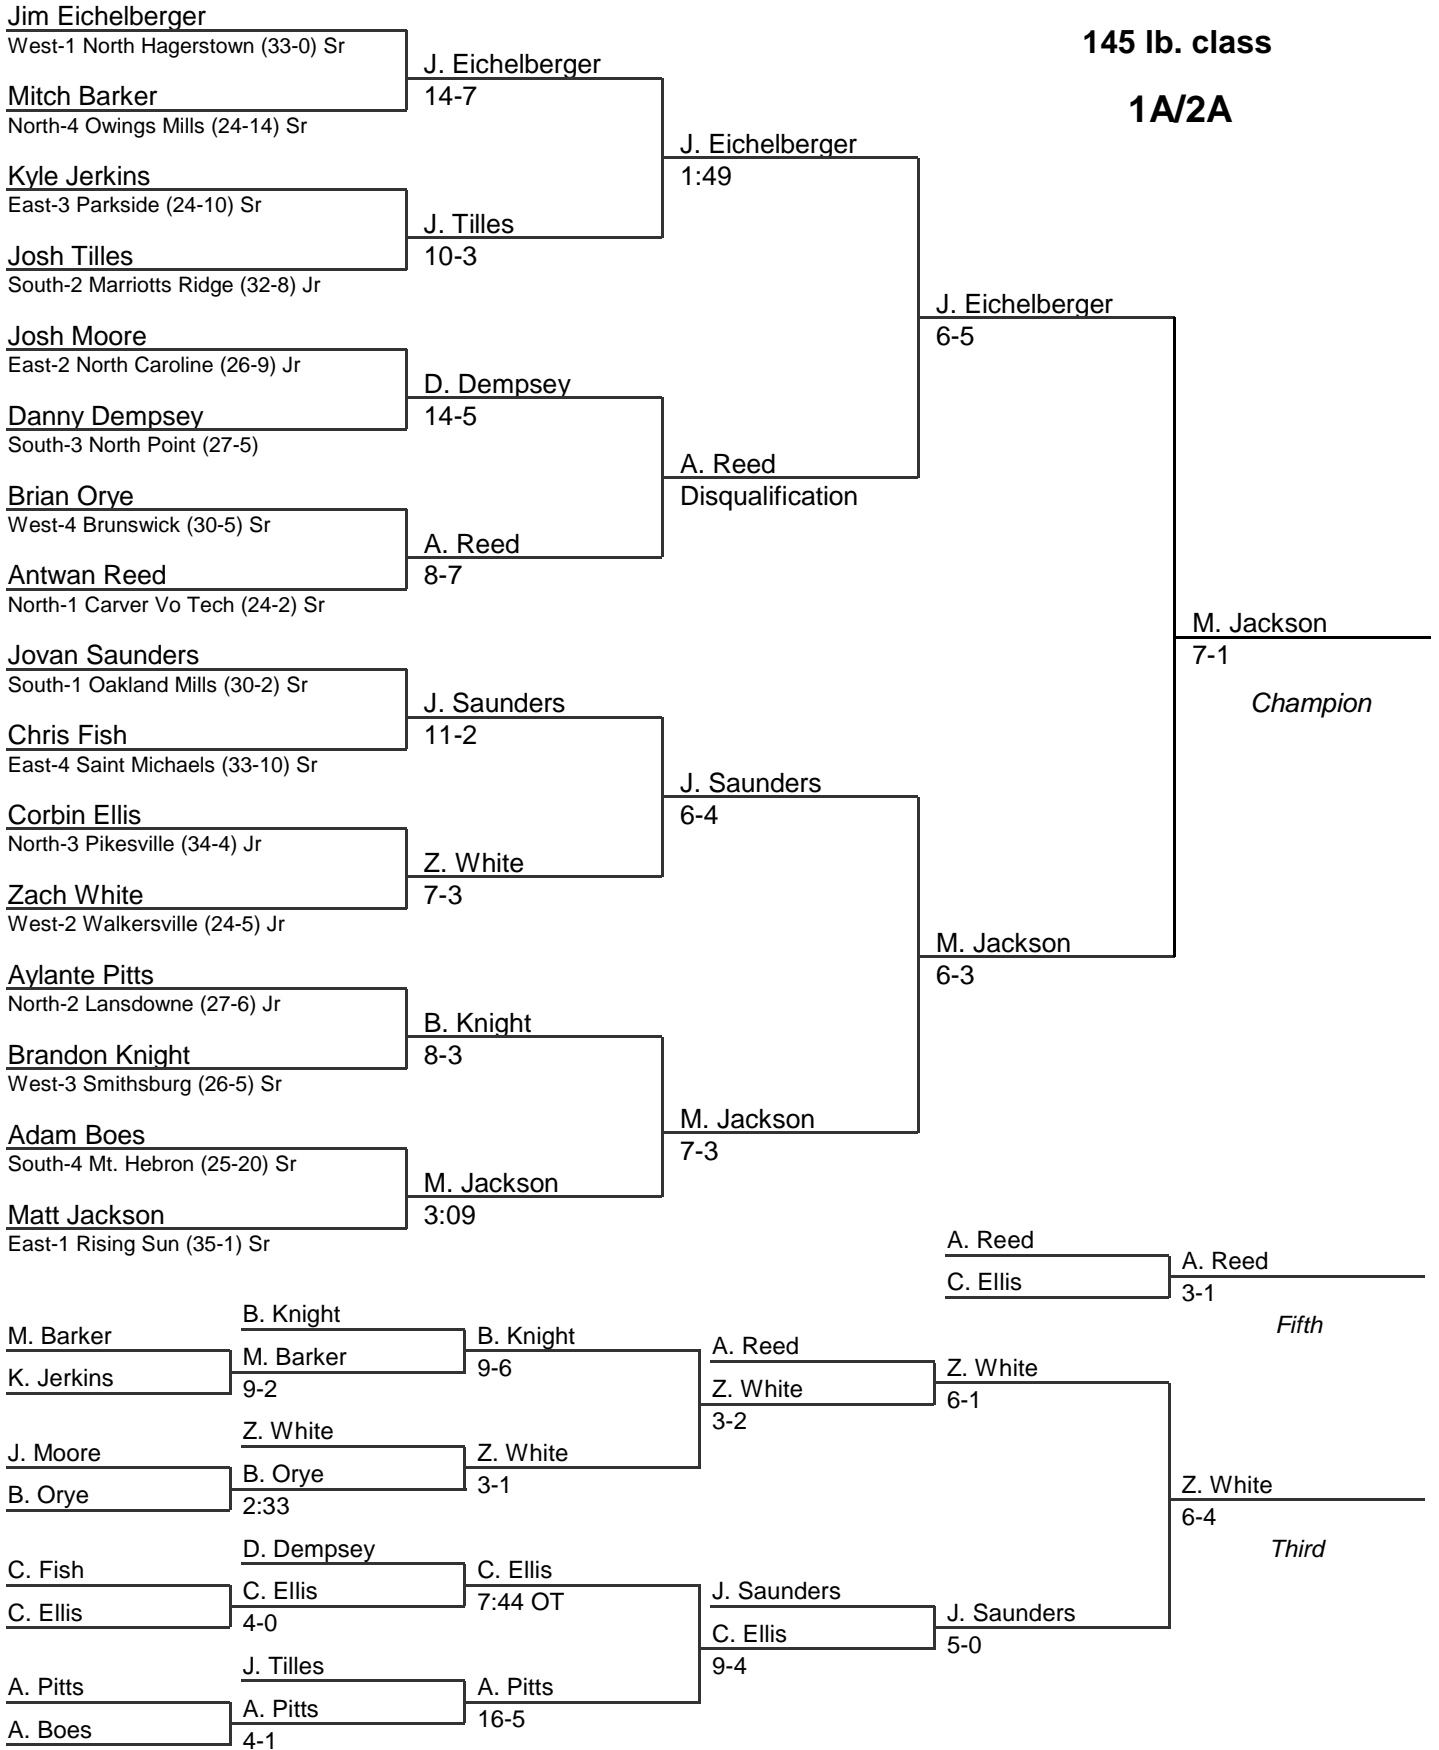

140 lb. class

1A/2A

2A/1A MPSSAA State Wrestling Tournament

2008

145 lb. class

1A/2A

2A/1A MPSSAA State Wrestling Tournament

2008