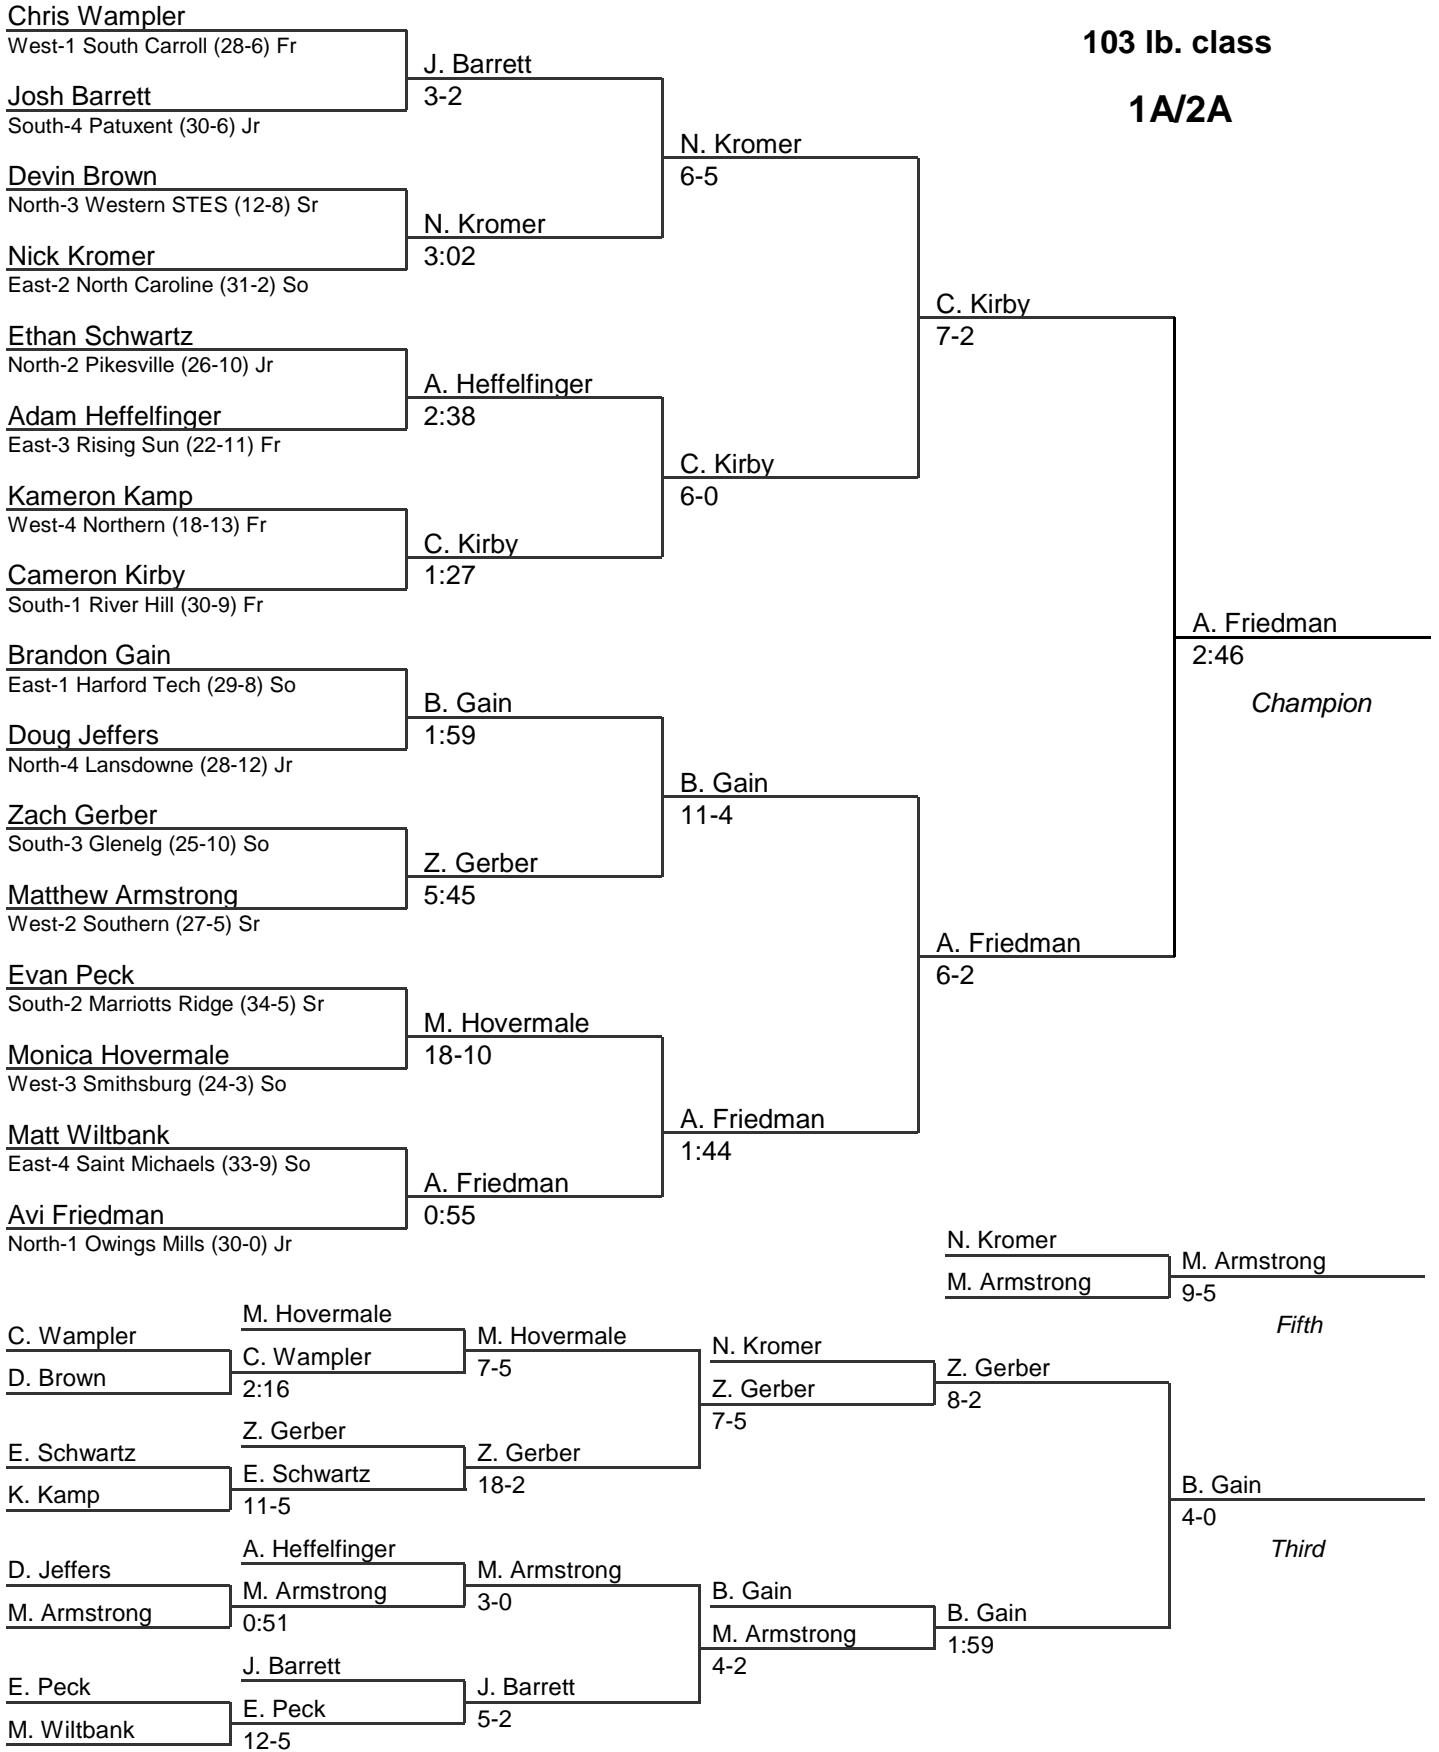

2A/1A MPSSAA State Wrestling Tournament

2008

103 lb. class

1A/2A

2A/1A MPSSAA State Wrestling Tournament

2008

112 lb. class

1A/2A