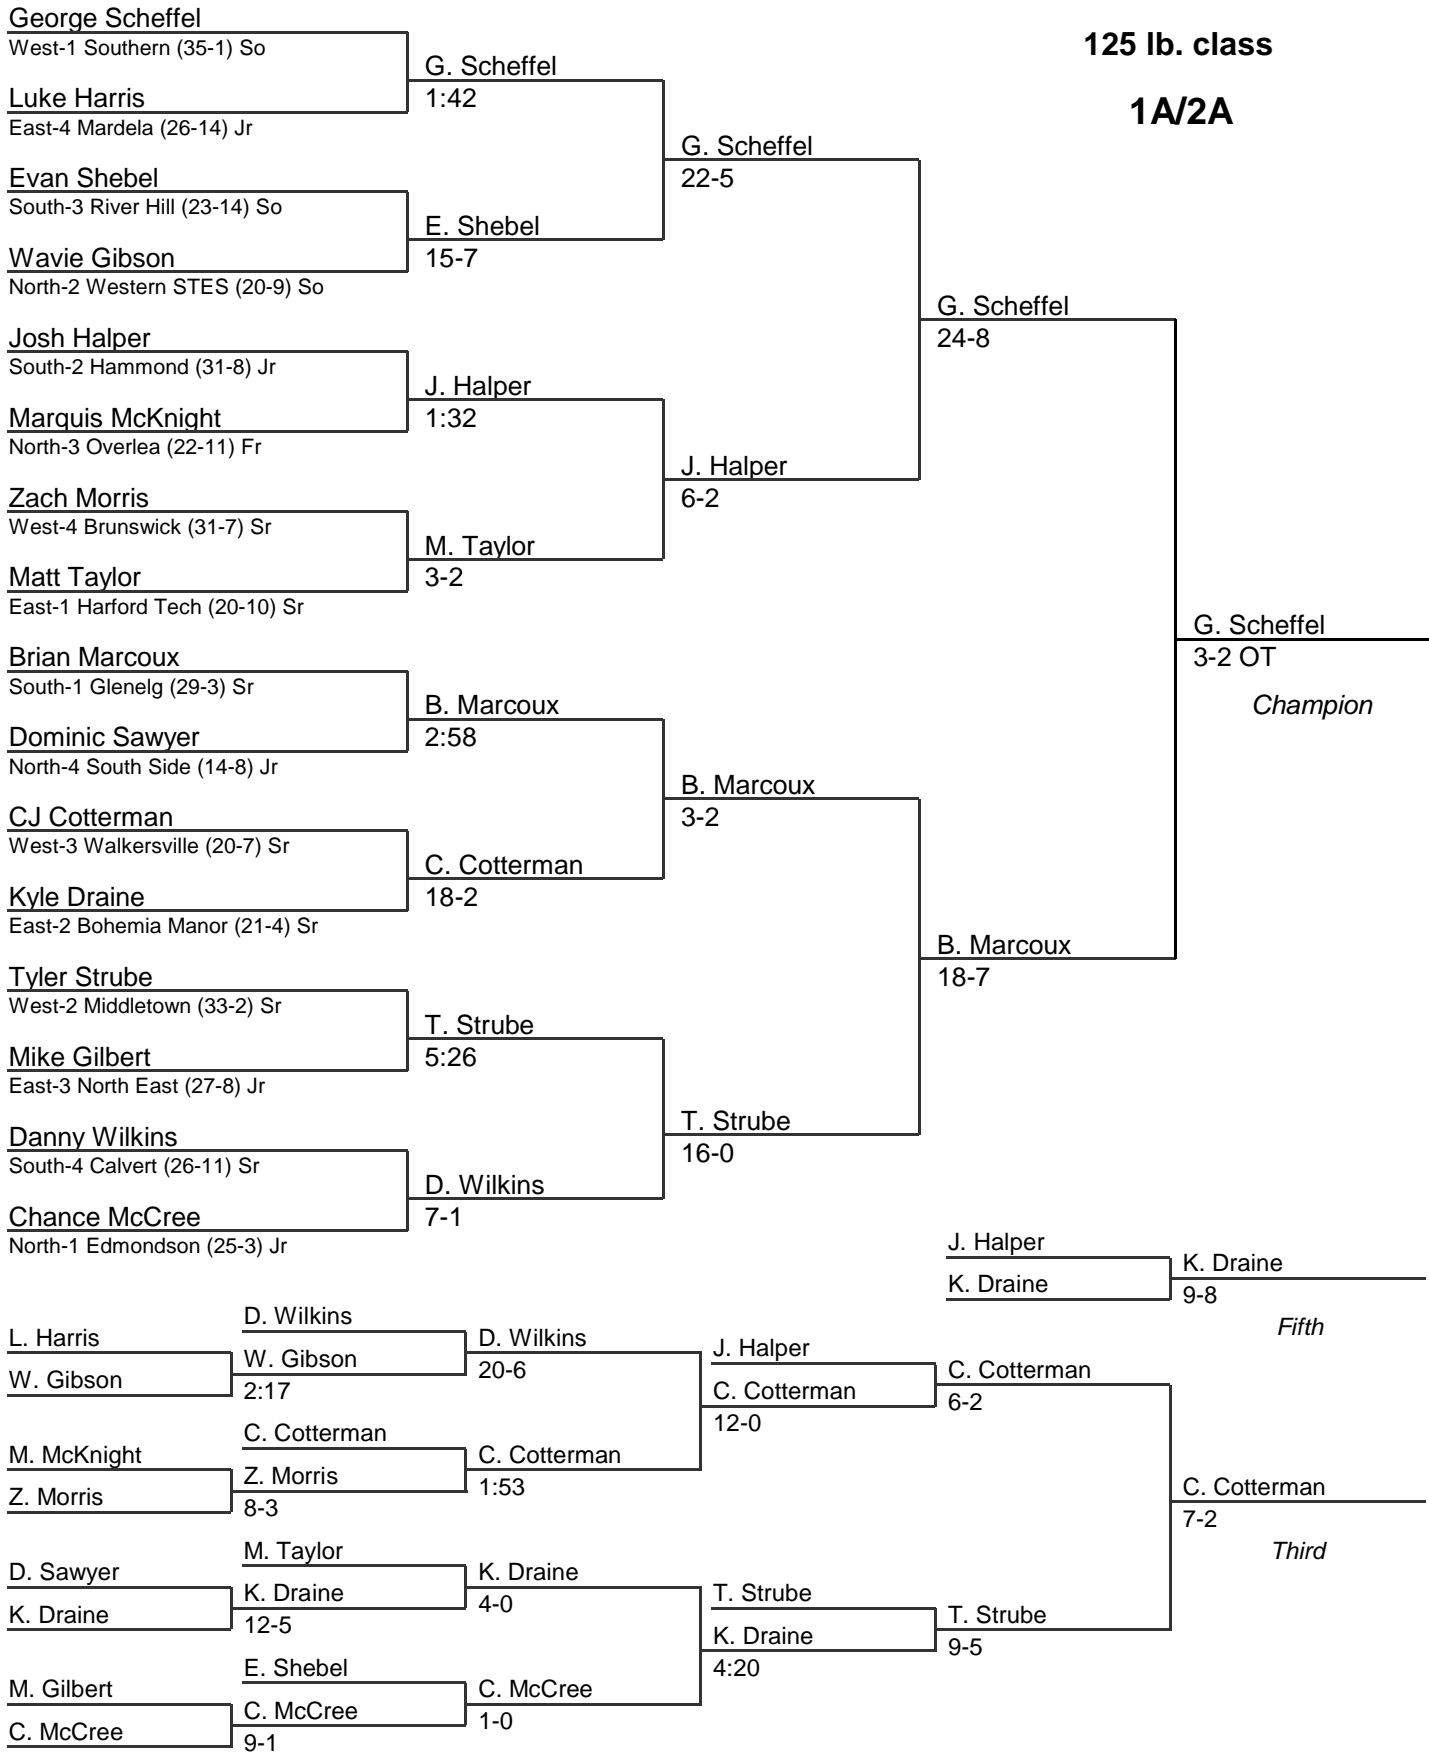

2A/1A MPSSAA State Wrestling Tournament

2008

119 lb. class

1A/2A

2A/1A MPSSAA State Wrestling Tournament

2008

125 lb. class

1A/2A