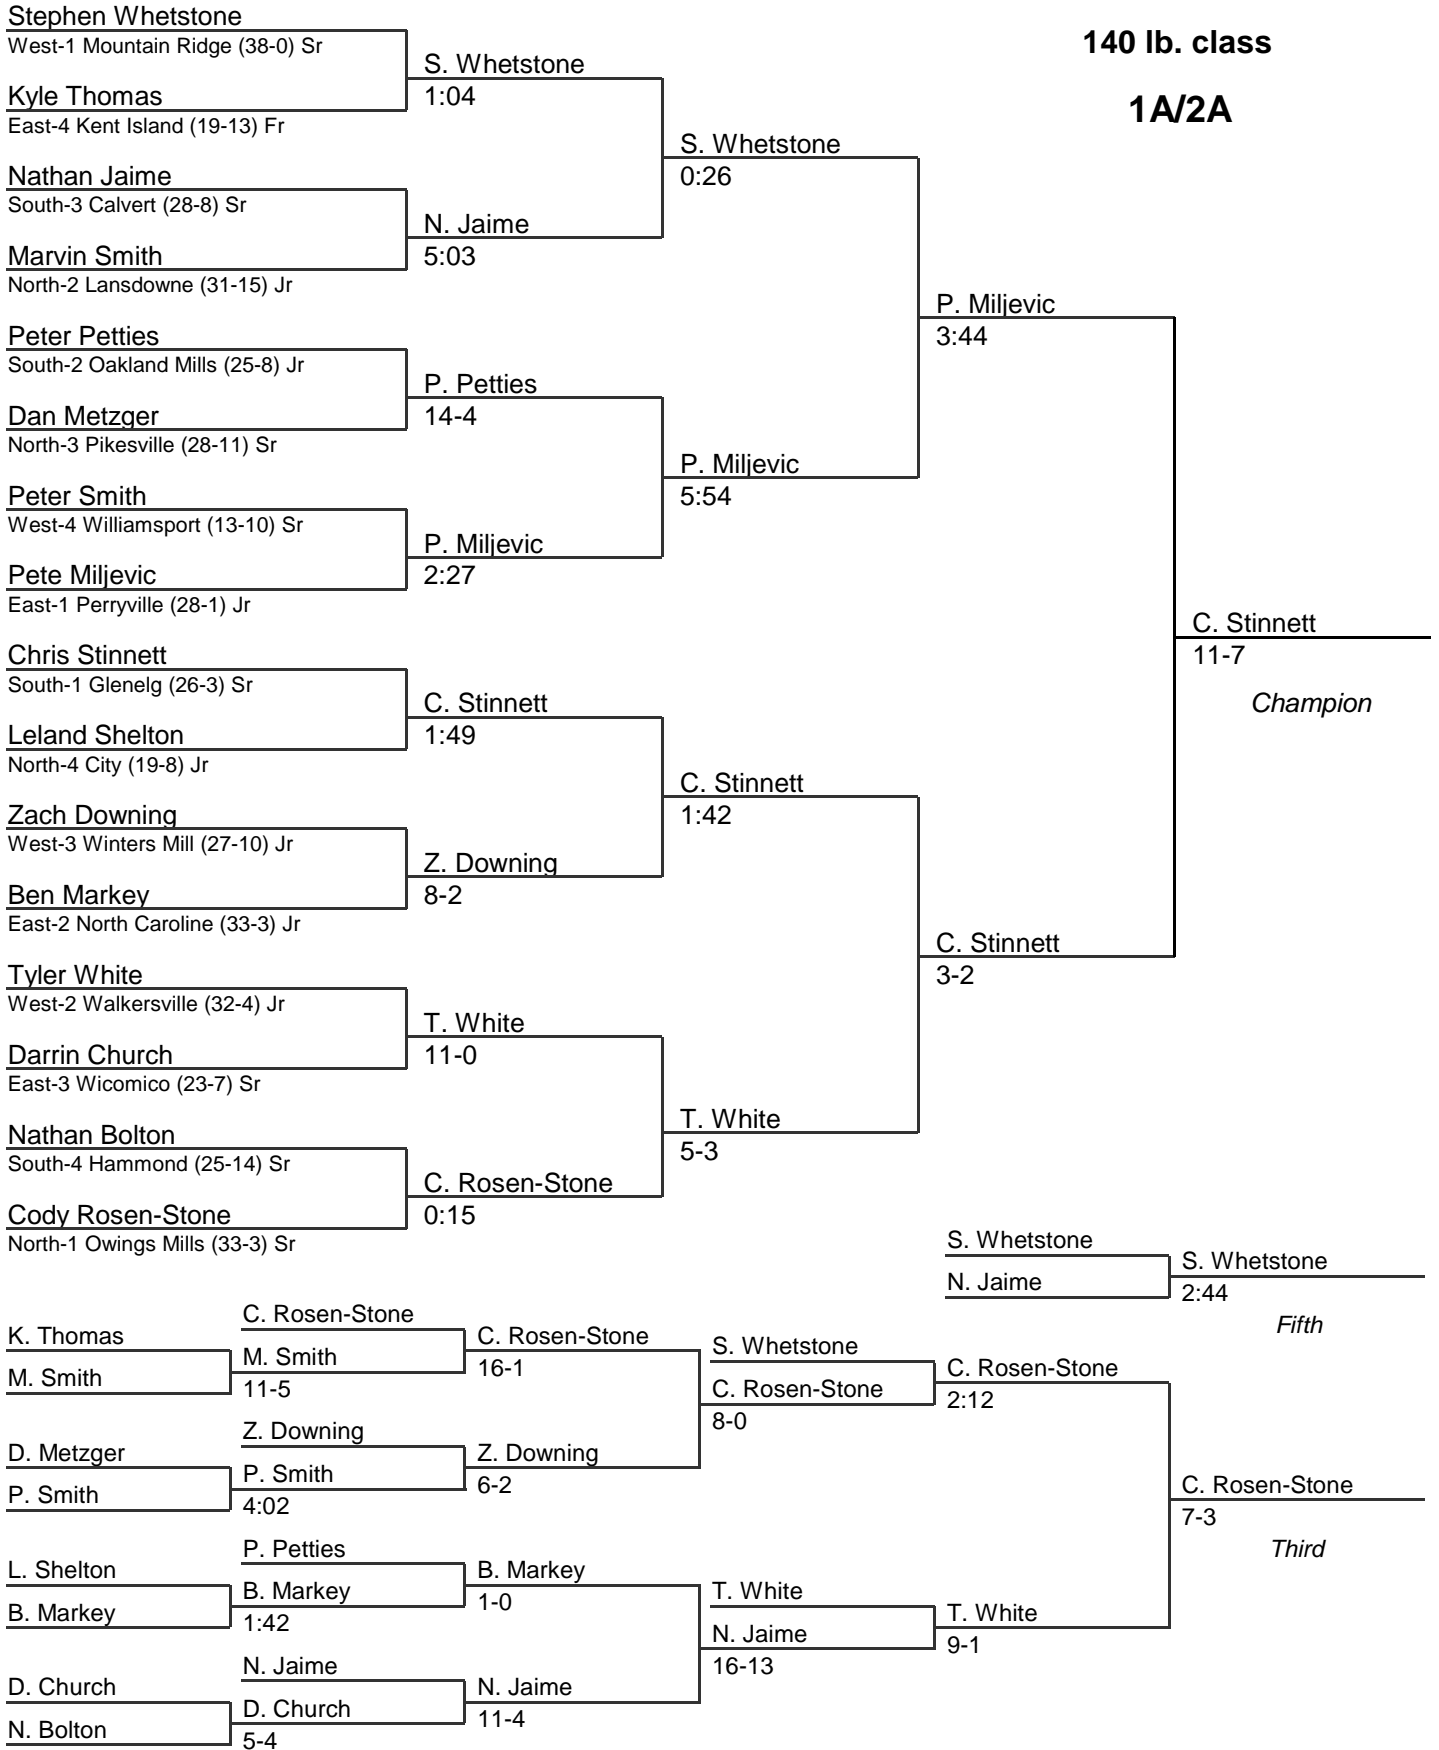

2A/1A MPSSAA State Wrestling Tournament

2008

140 lb. class

1A/2A