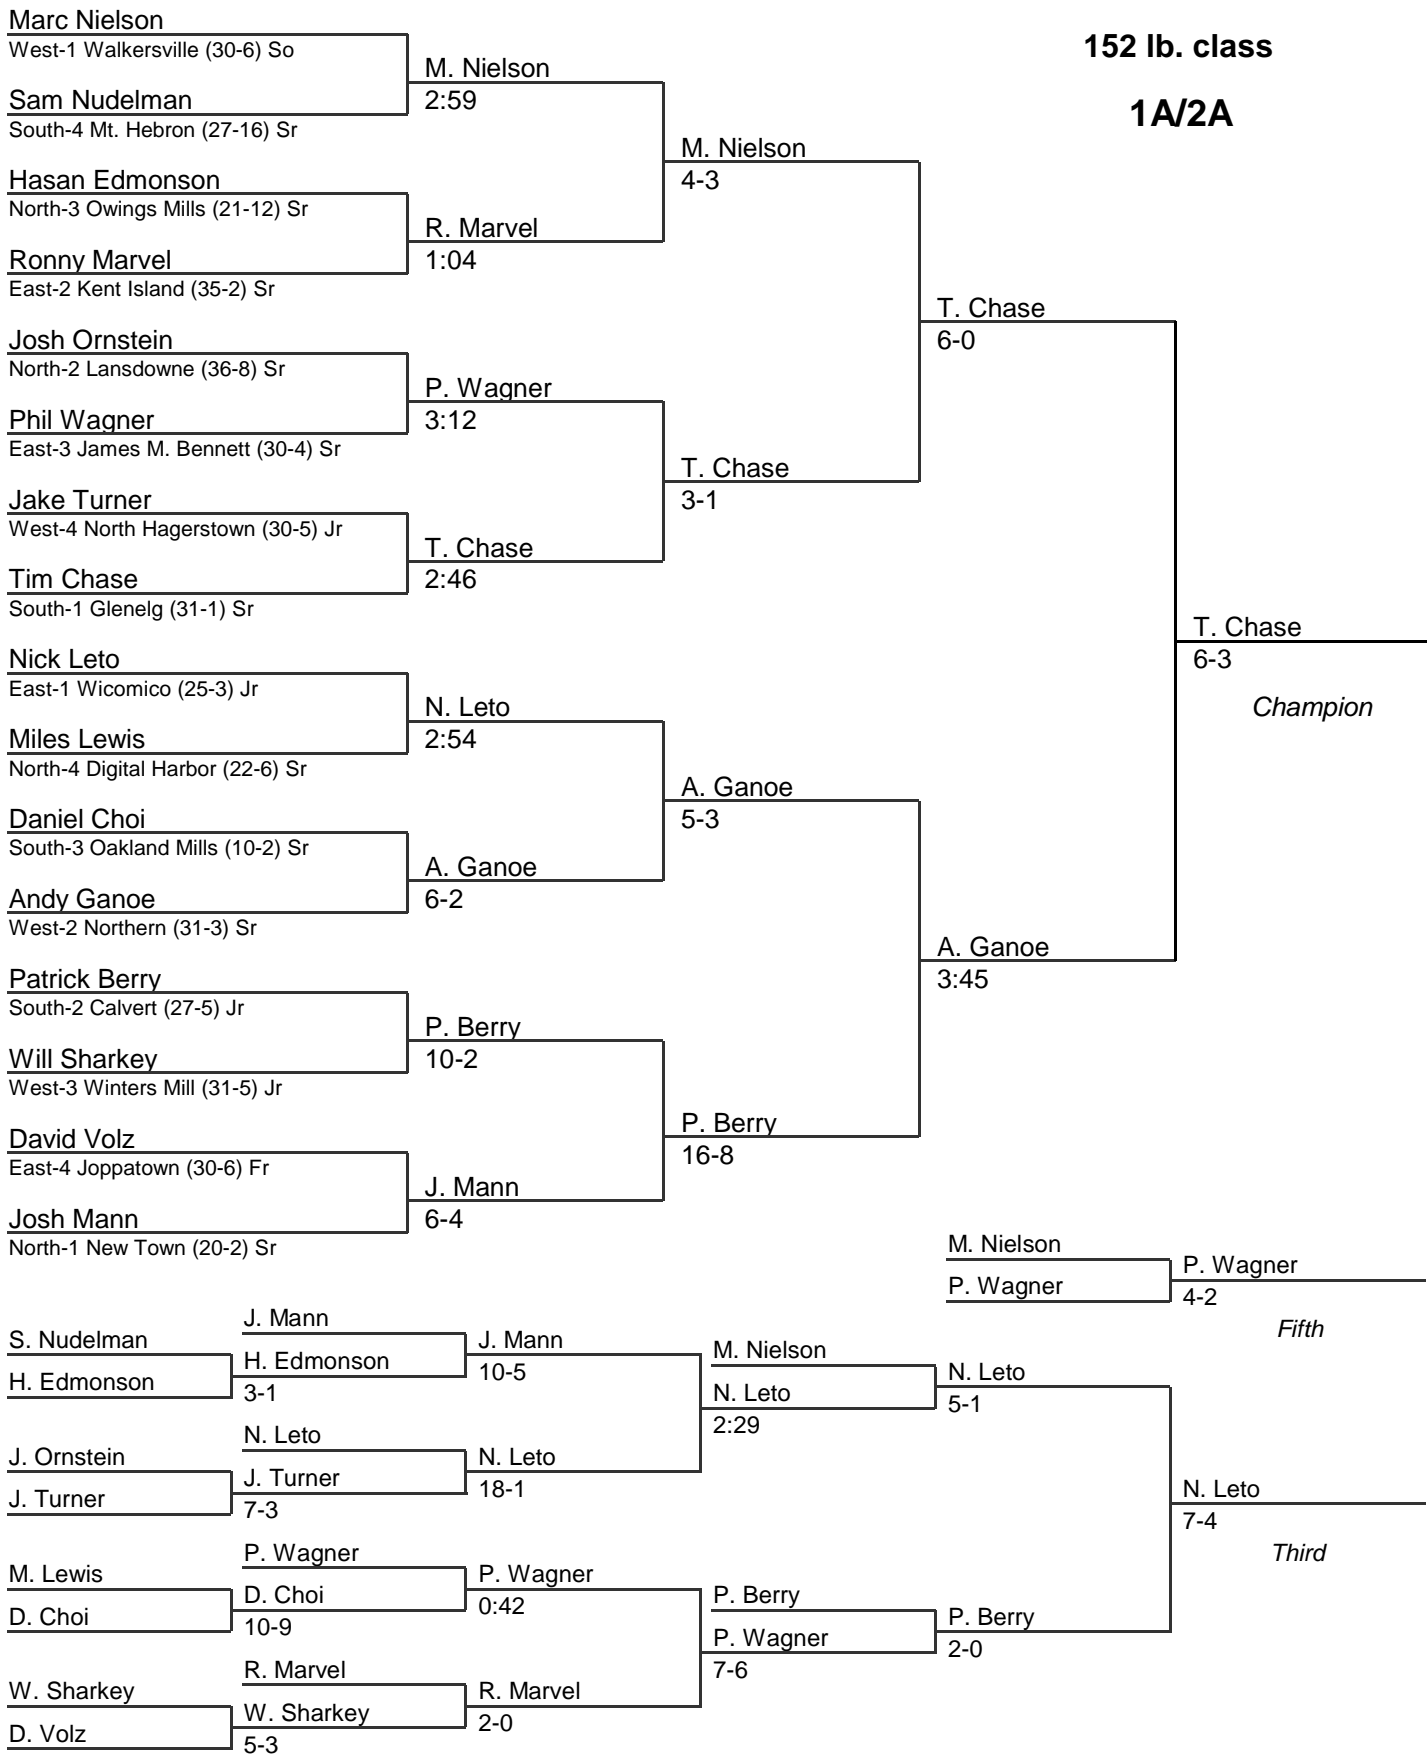

2A/1A MPSSAA State Wrestling Tournament

2008

152 lb. class

1A/2A