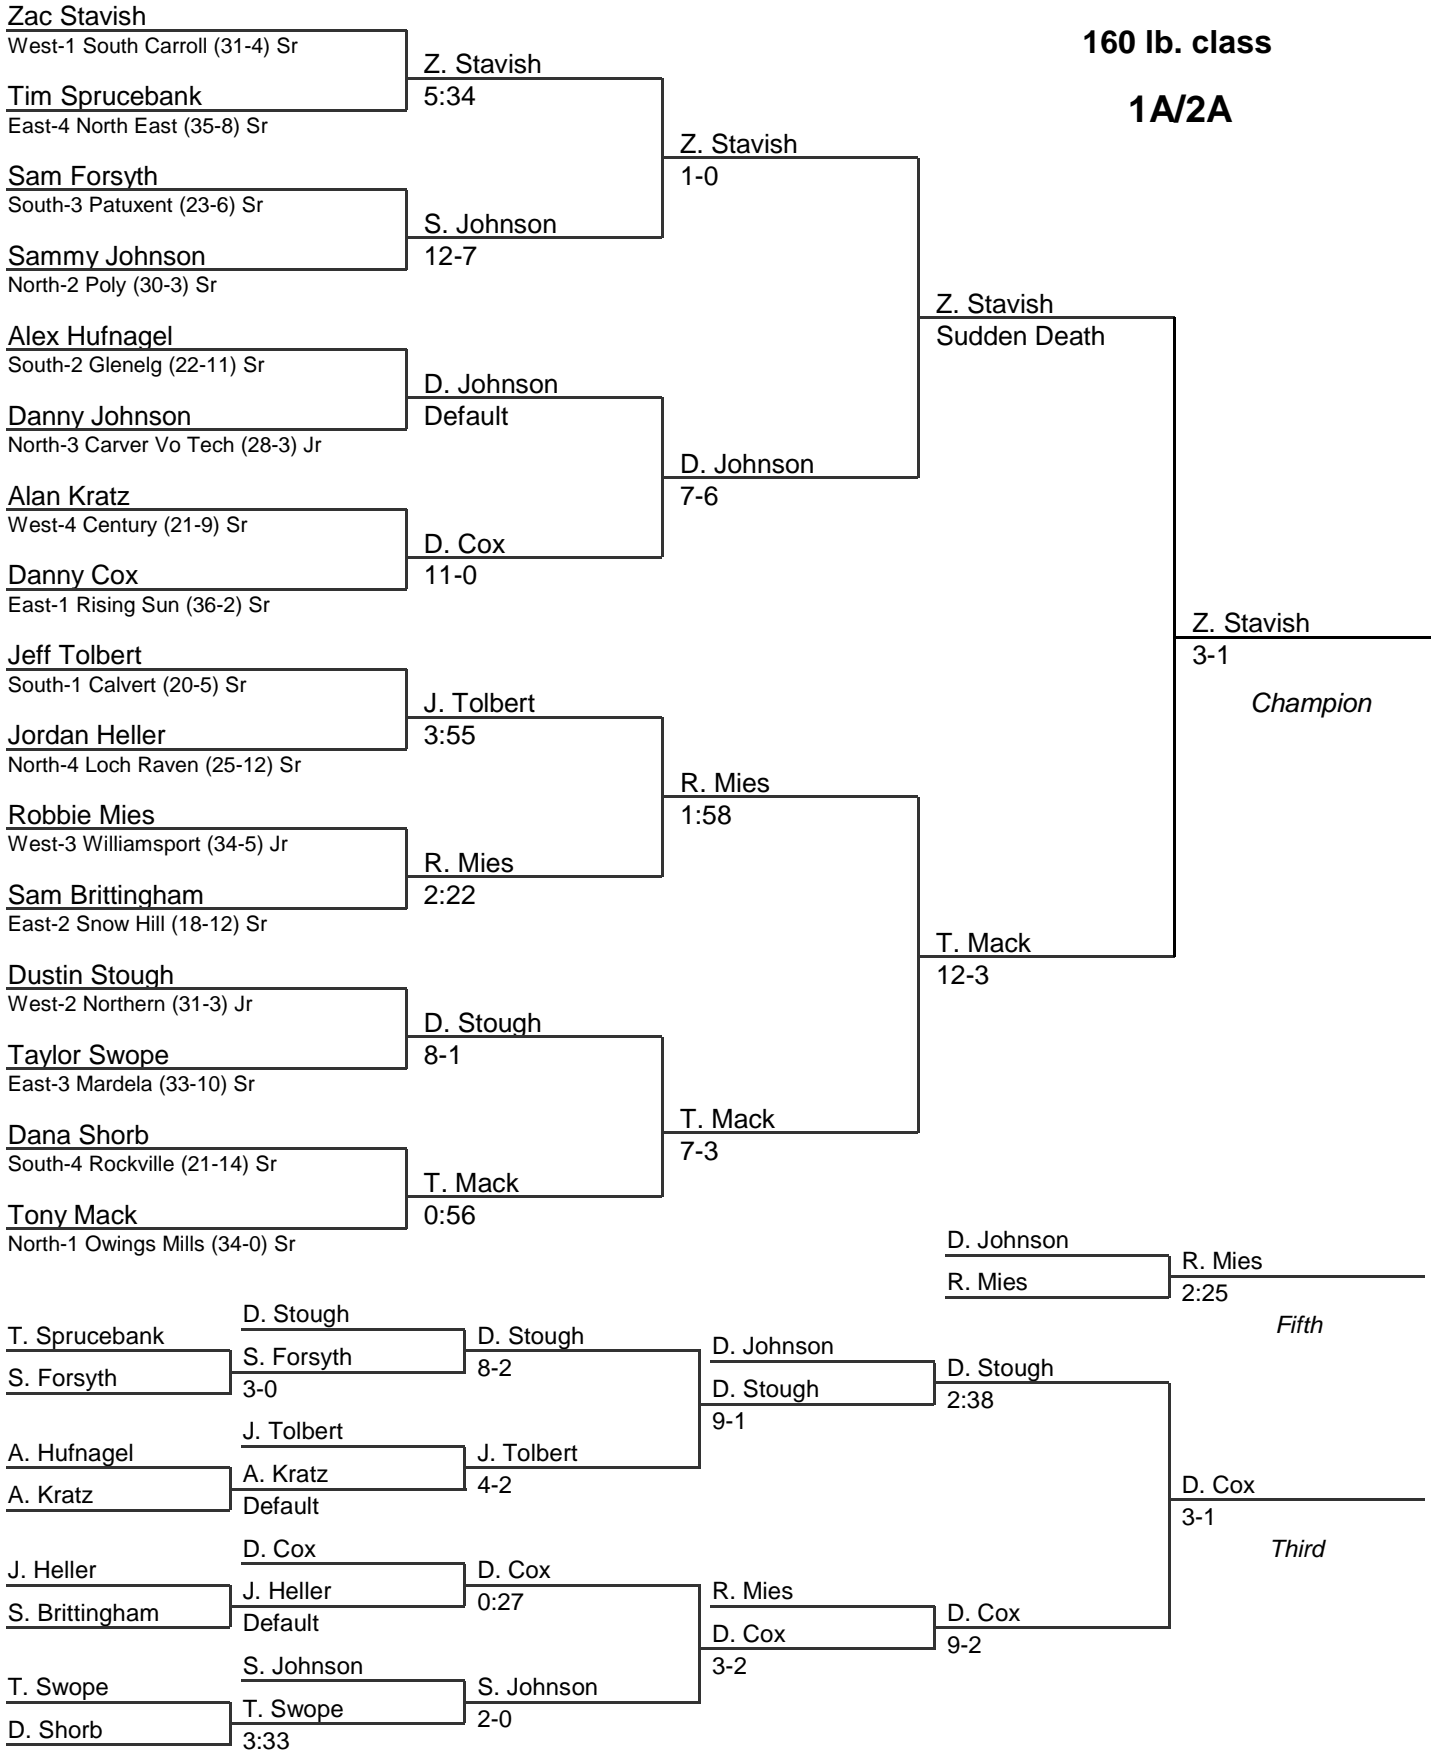

152 lb. class

1A/2A

2A/1A MPSSAA State Wrestling Tournament

2008

160 lb. class

1A/2A

2A/1A MPSSAA State Wrestling Tournament

2008