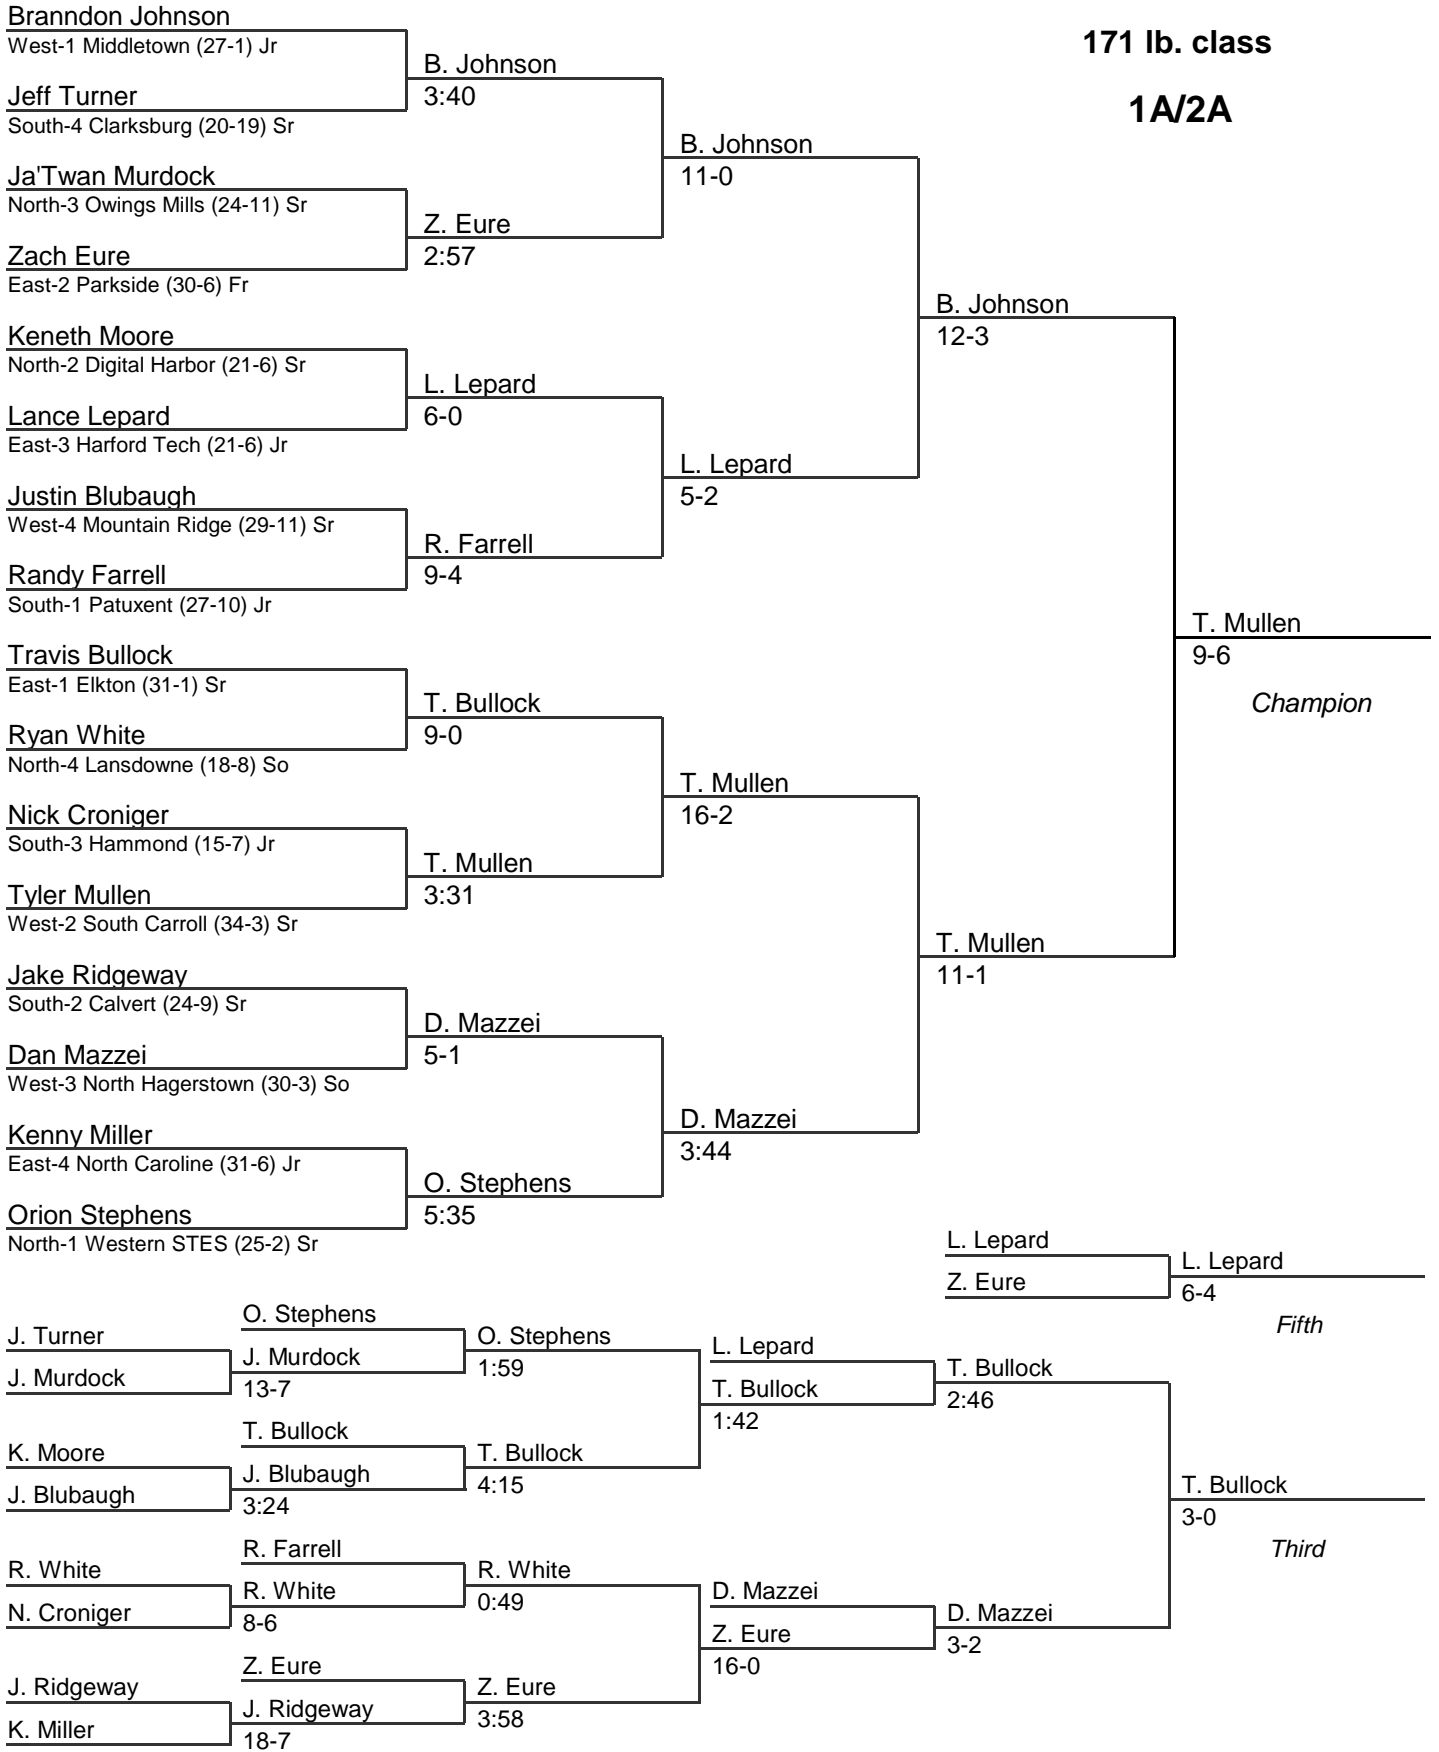

2A/1A MPSSAA State Wrestling Tournament

2008

171 lb. class

1A/2A