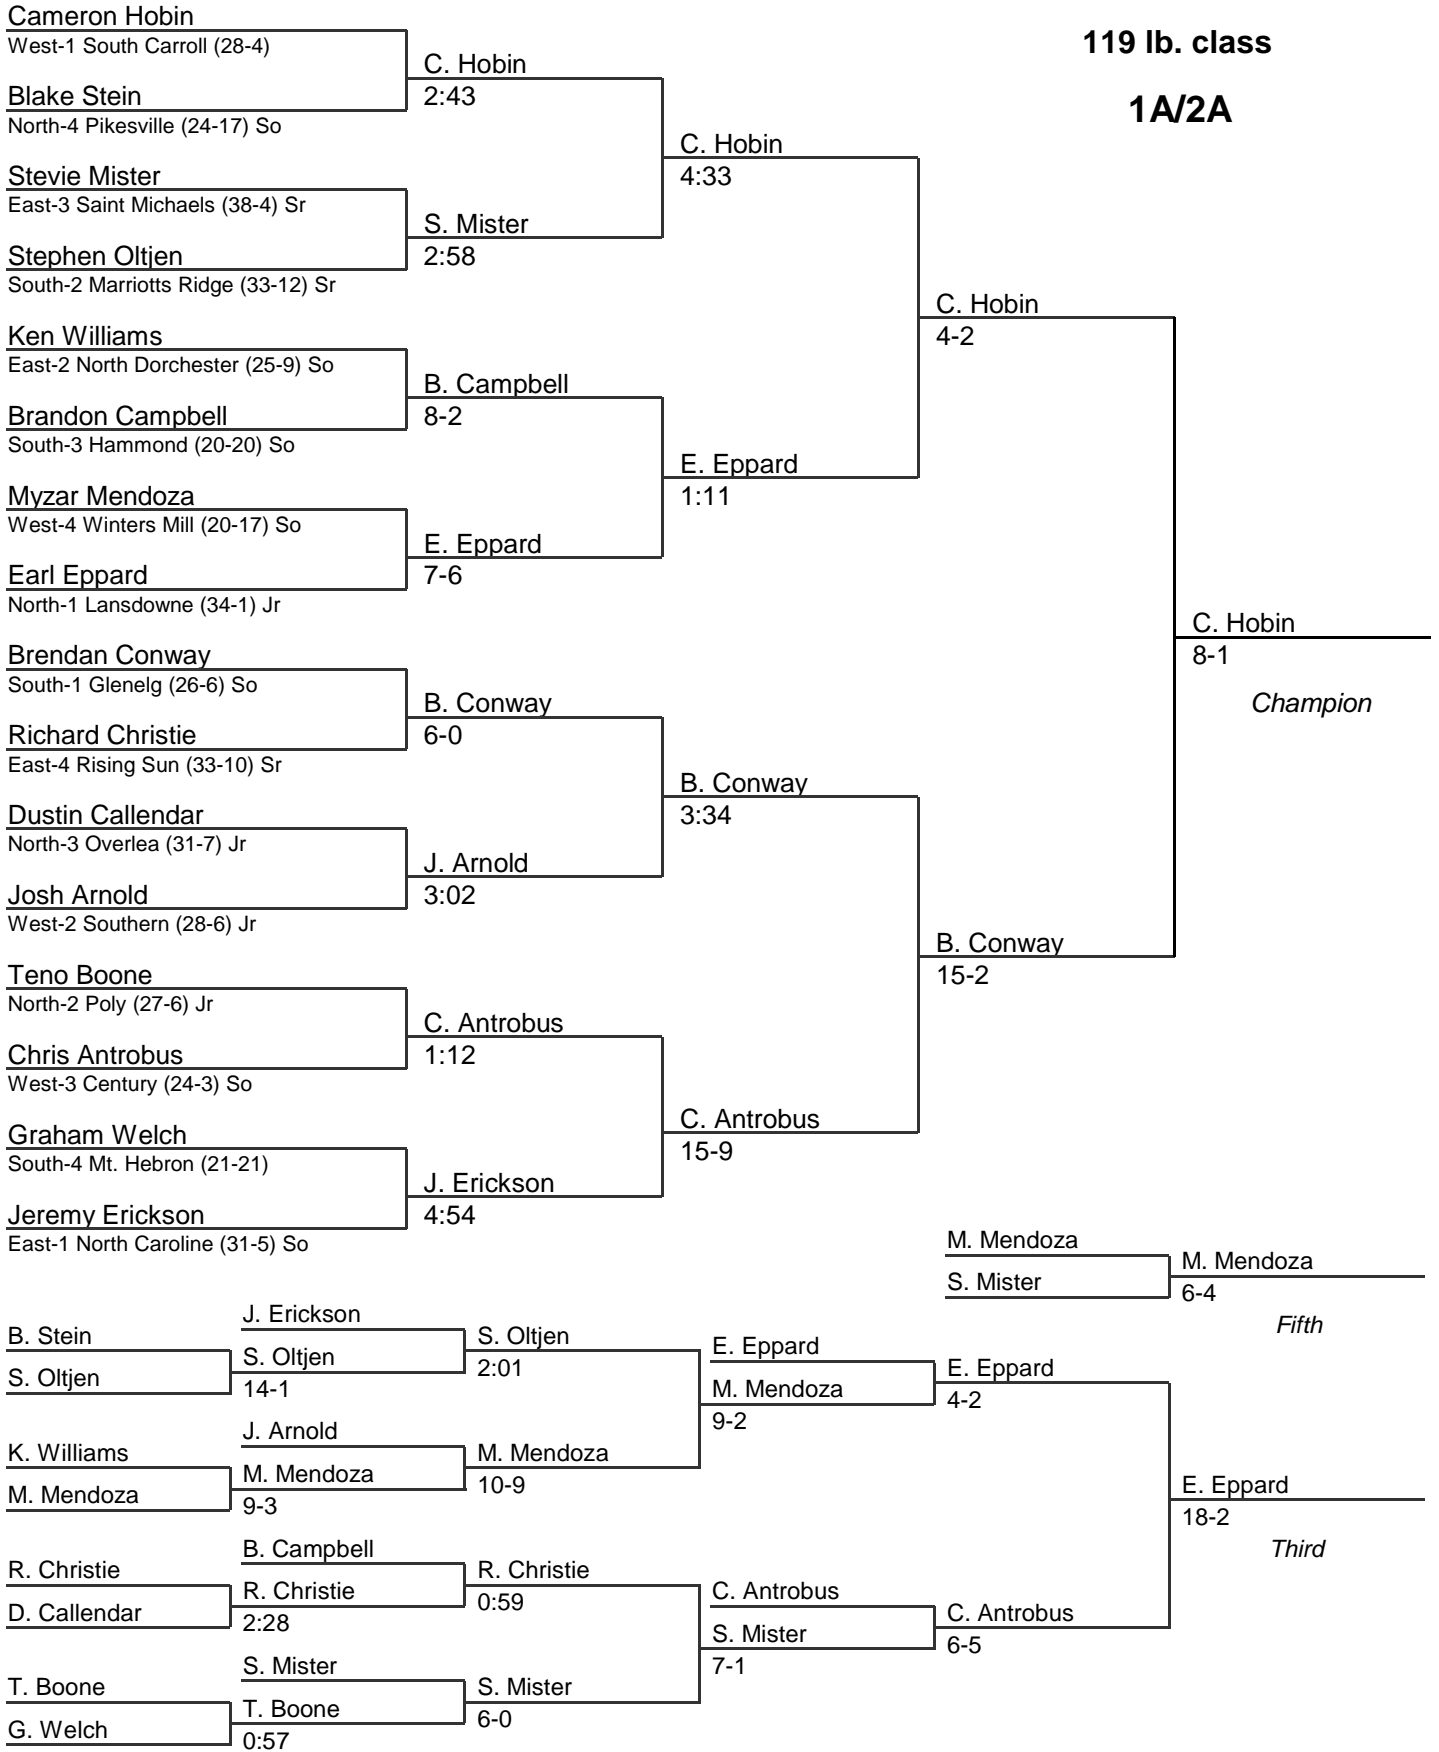

2A/1A MPSSAA State Wrestling Tournament

2008

119 lb. class

1A/2A