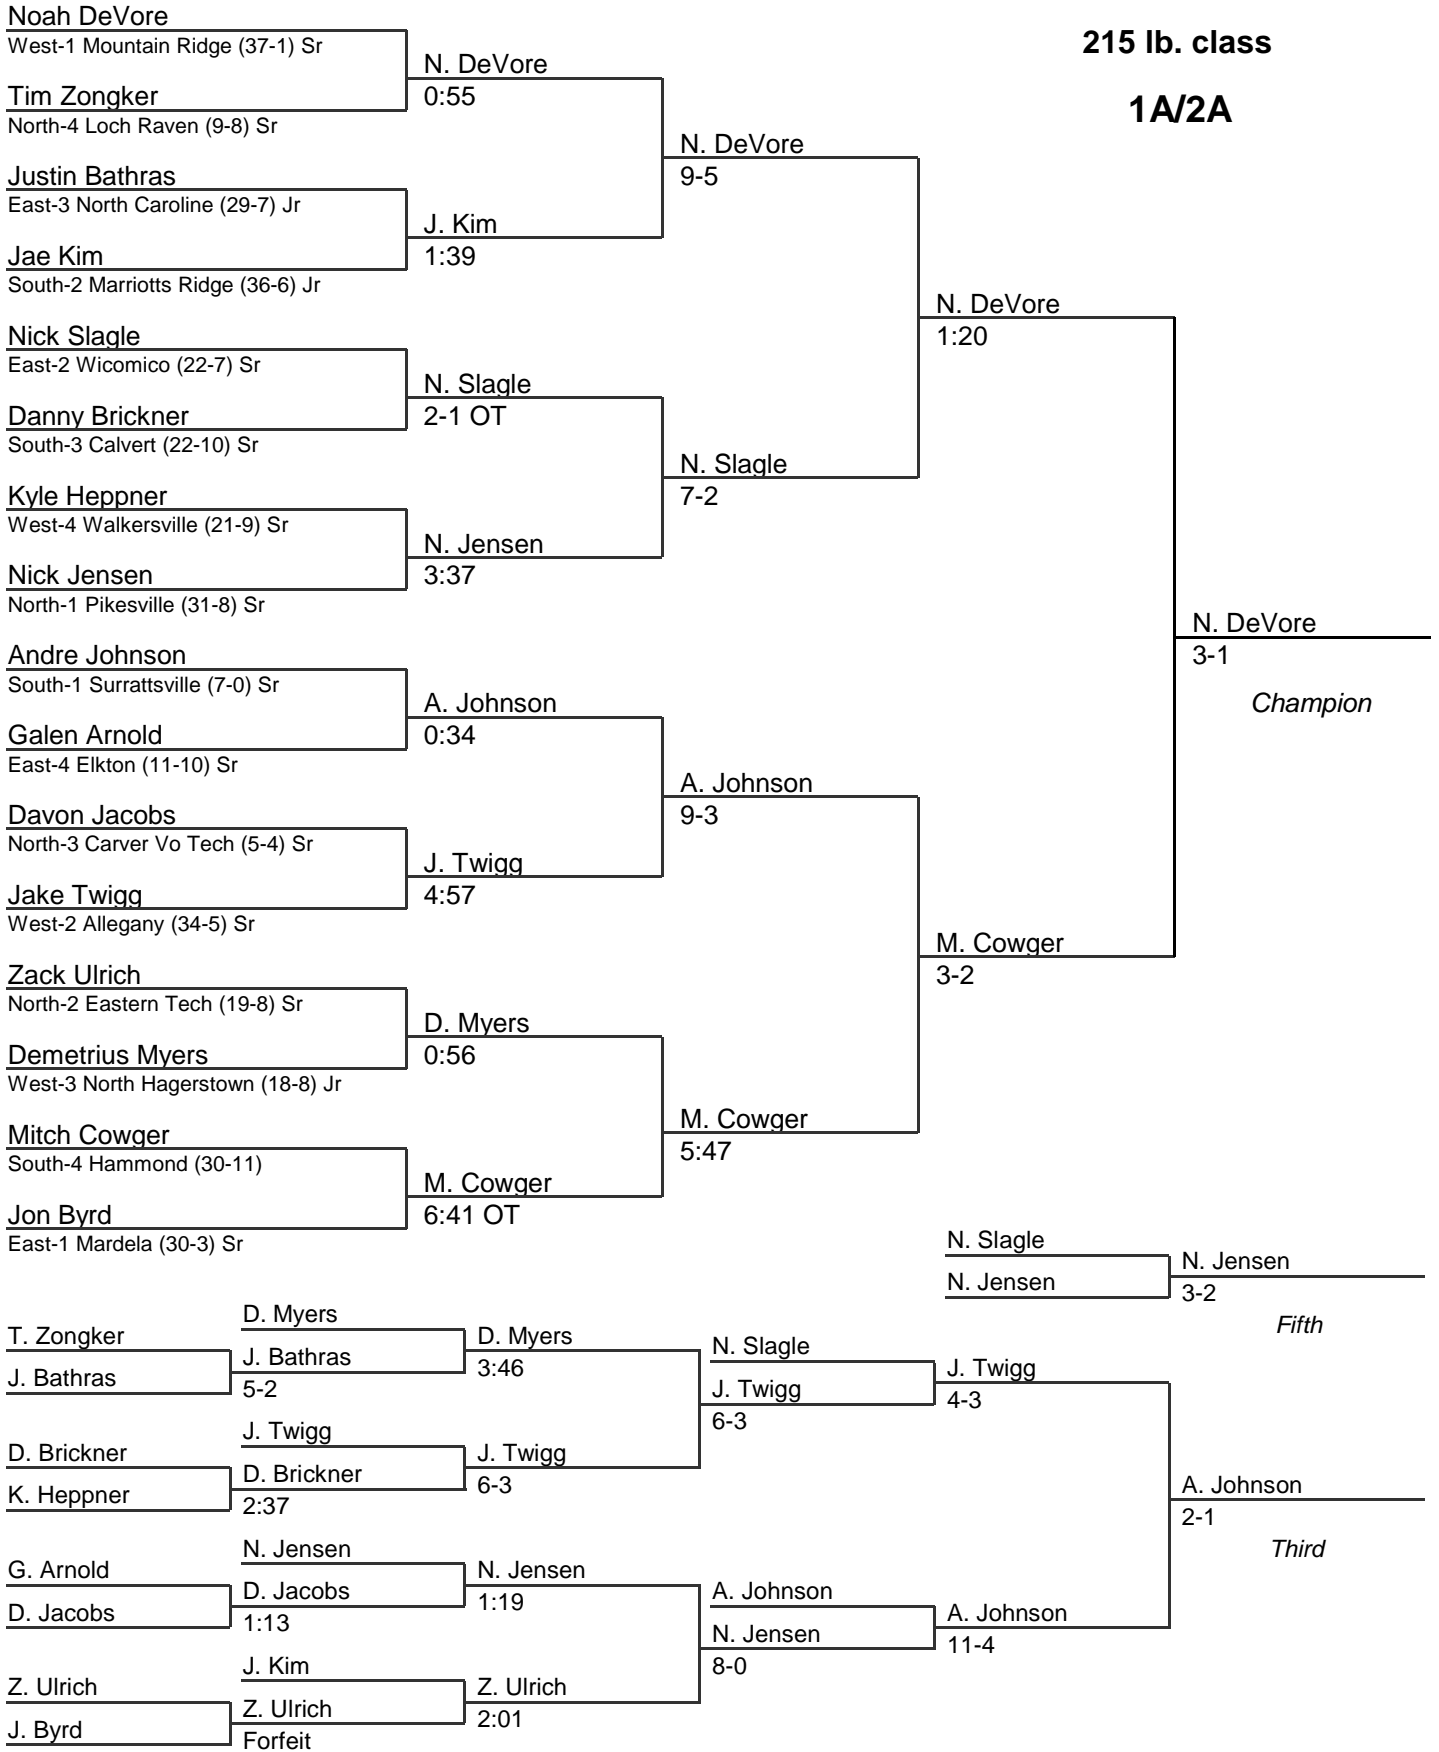

2A/1A MPSSAA State Wrestling Tournament

2008

215 lb. class

1A/2A