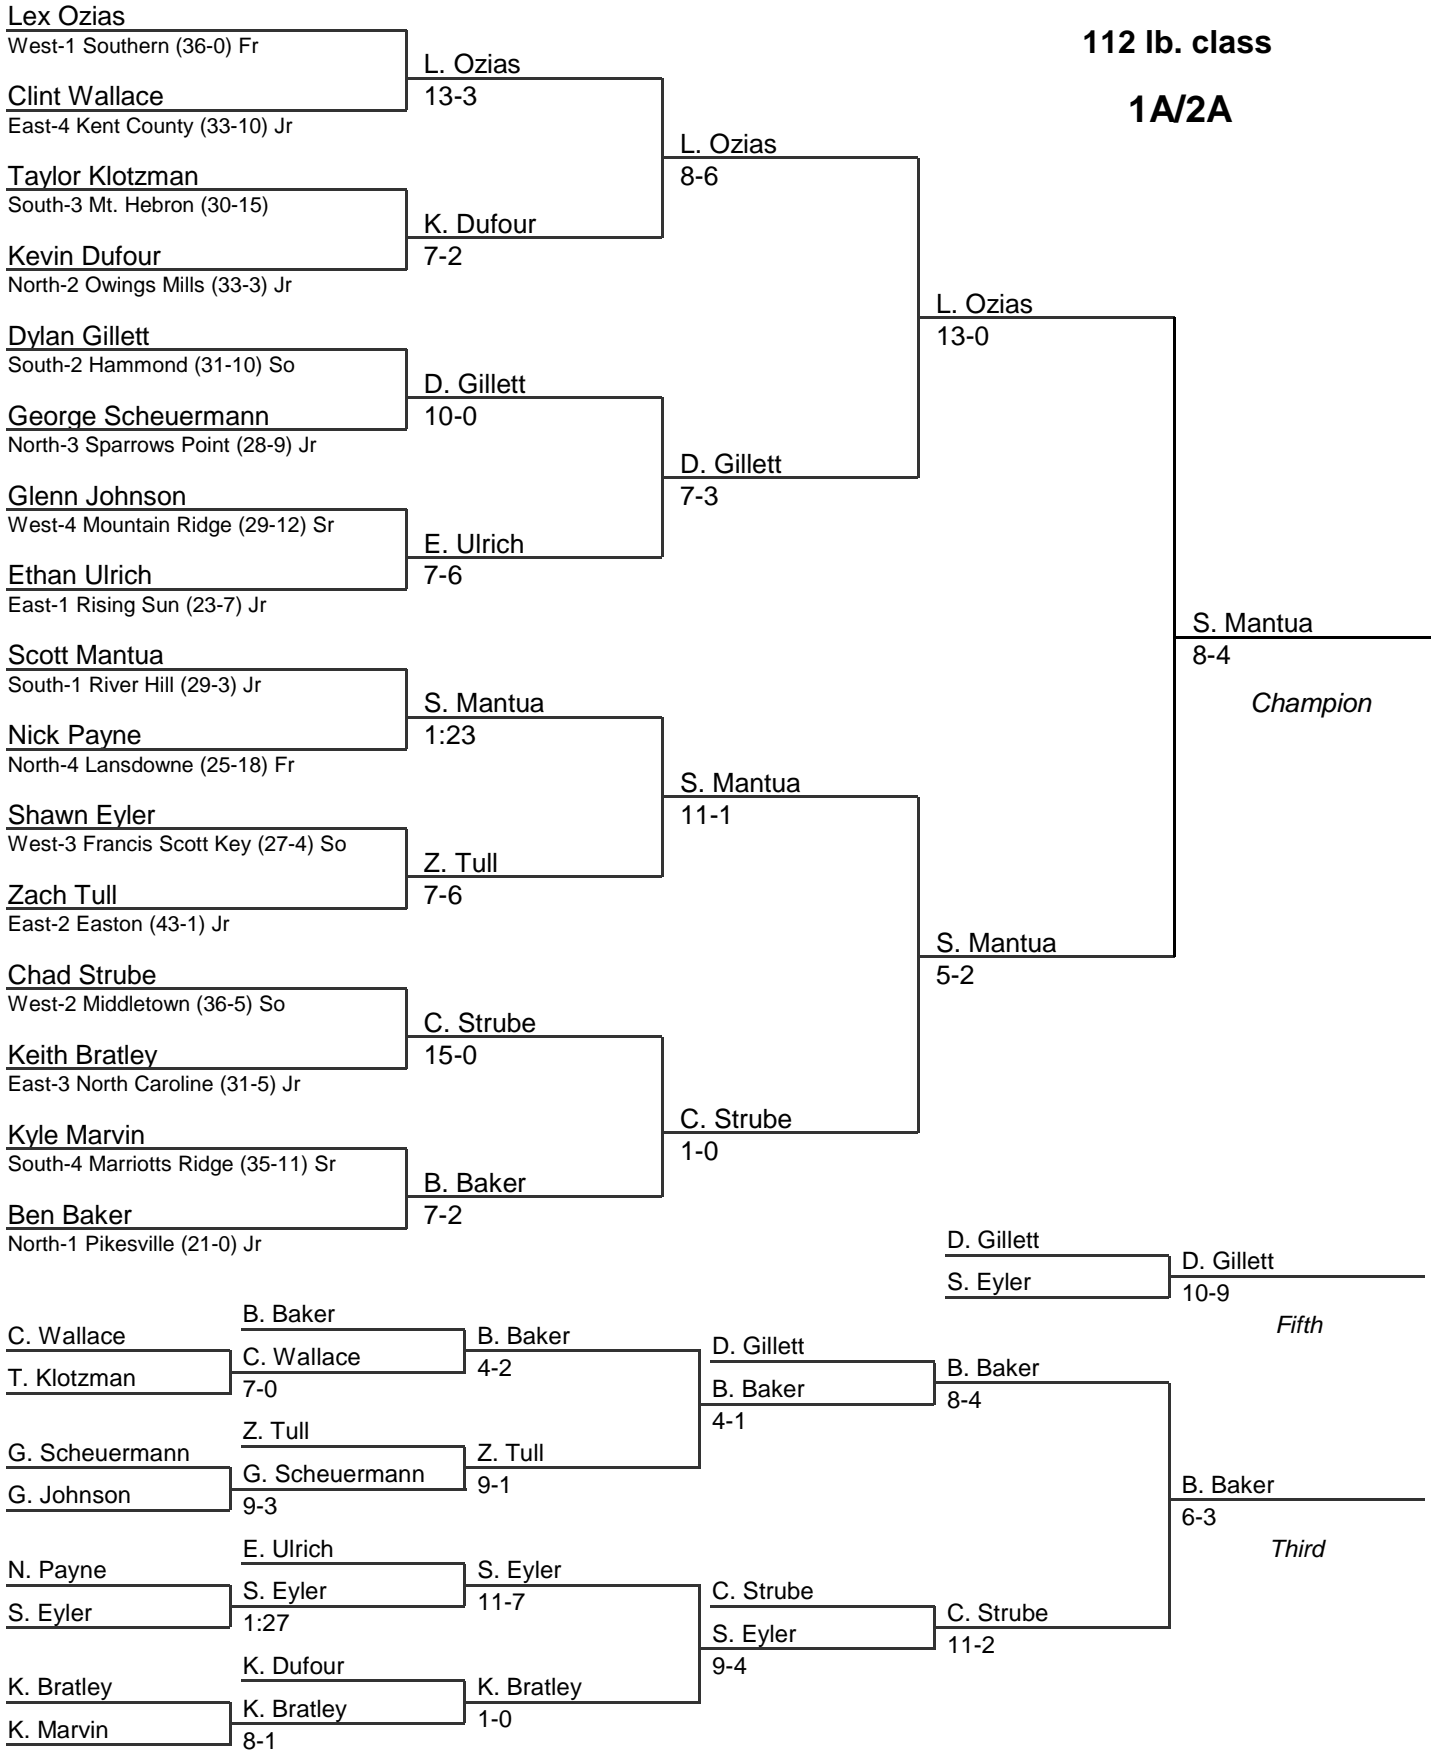

2A/1A MPSSAA State Wrestling Tournament

2008

103 lb. class

1A/2A

2A/1A MPSSAA State Wrestling Tournament

2008

112 lb. class

1A/2A