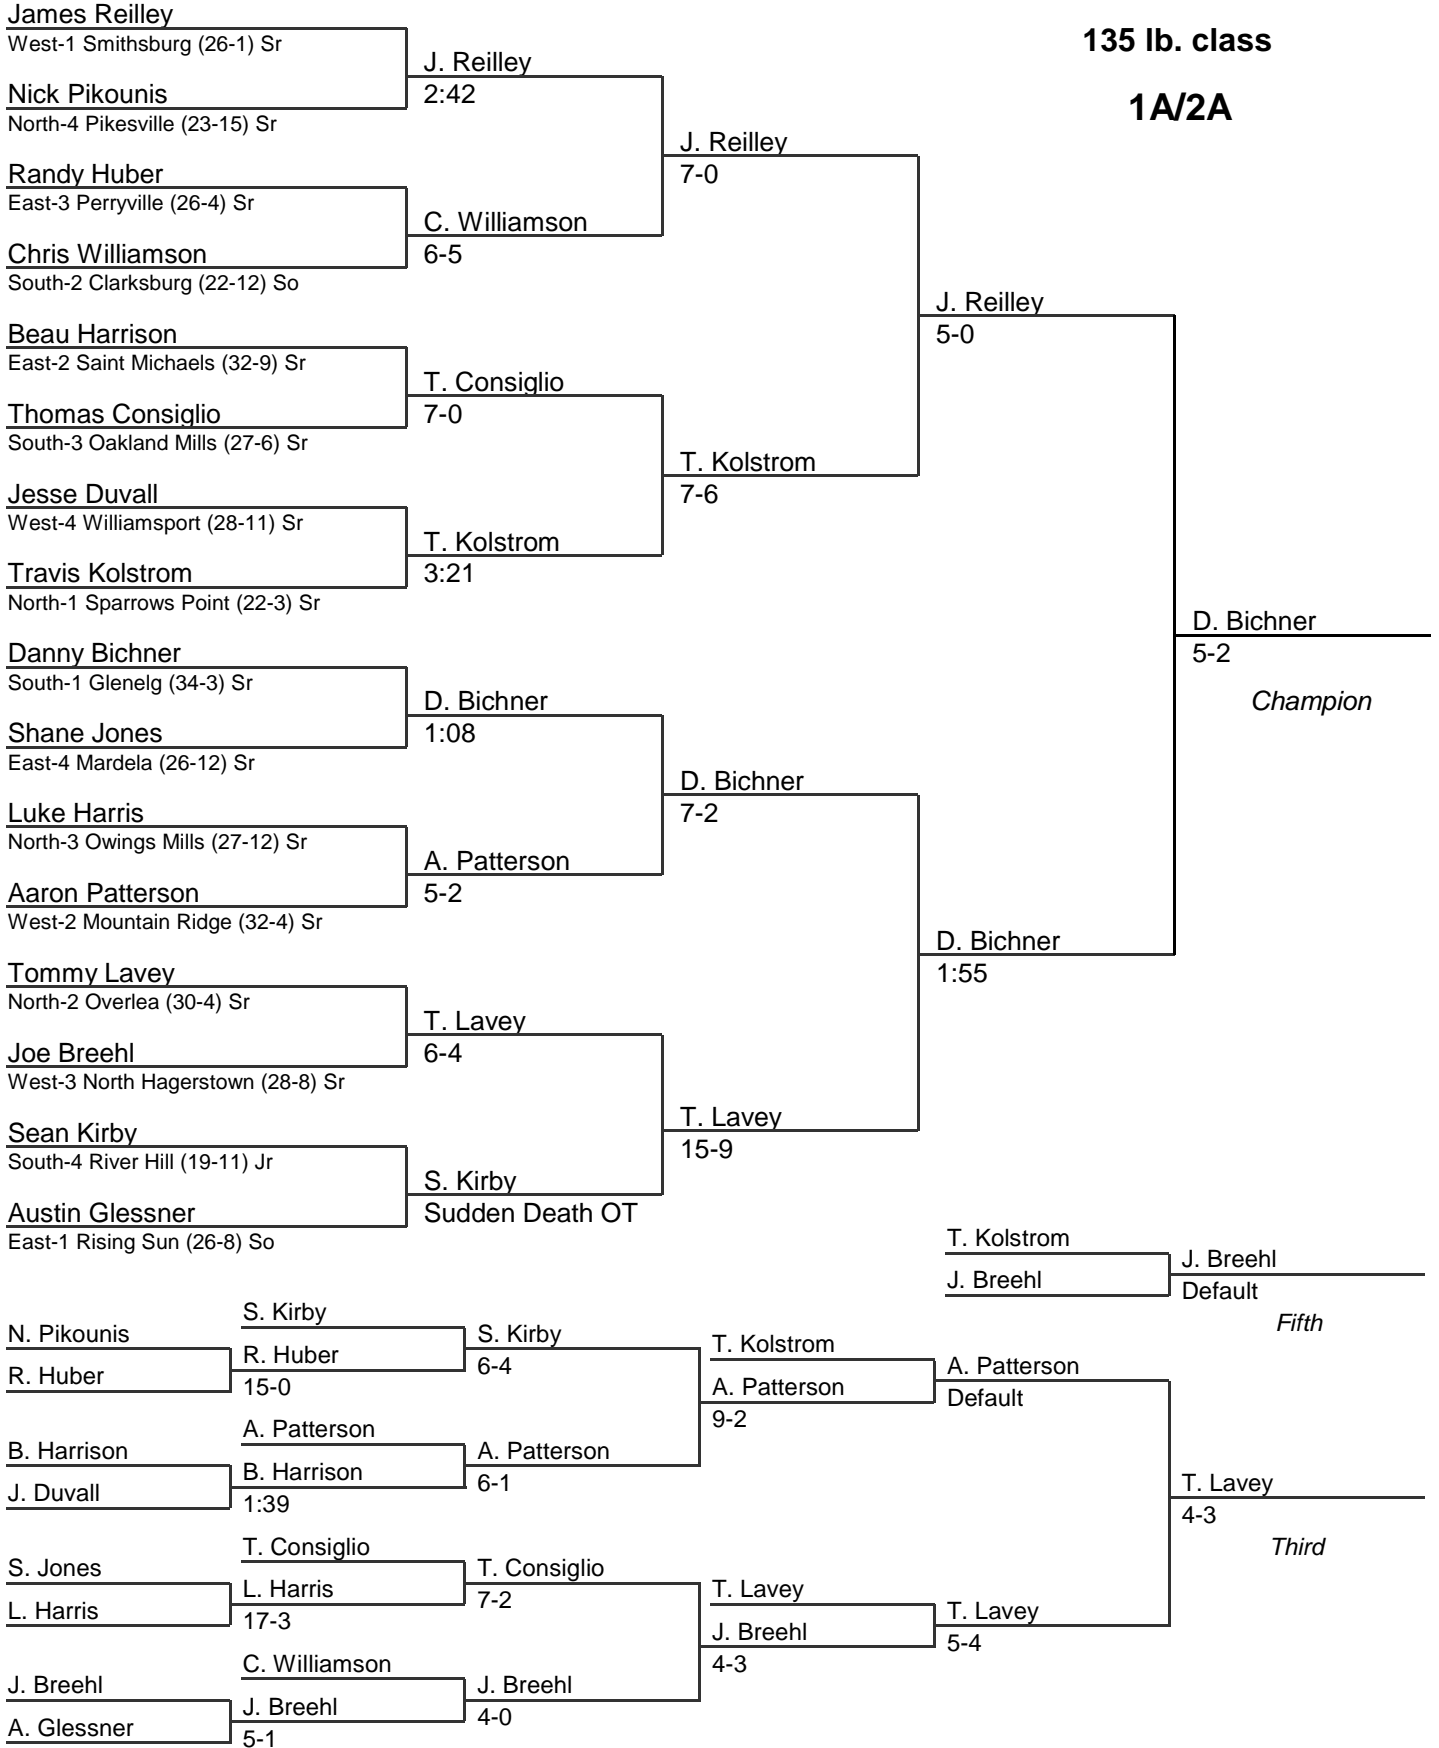

2A/1A MPSSAA State Wrestling Tournament

2008

130 lb. class

1A/2A

2A/1A MPSSAA State Wrestling Tournament

2008

2A/1A MPSSAA State Wrestling Tournament

2008