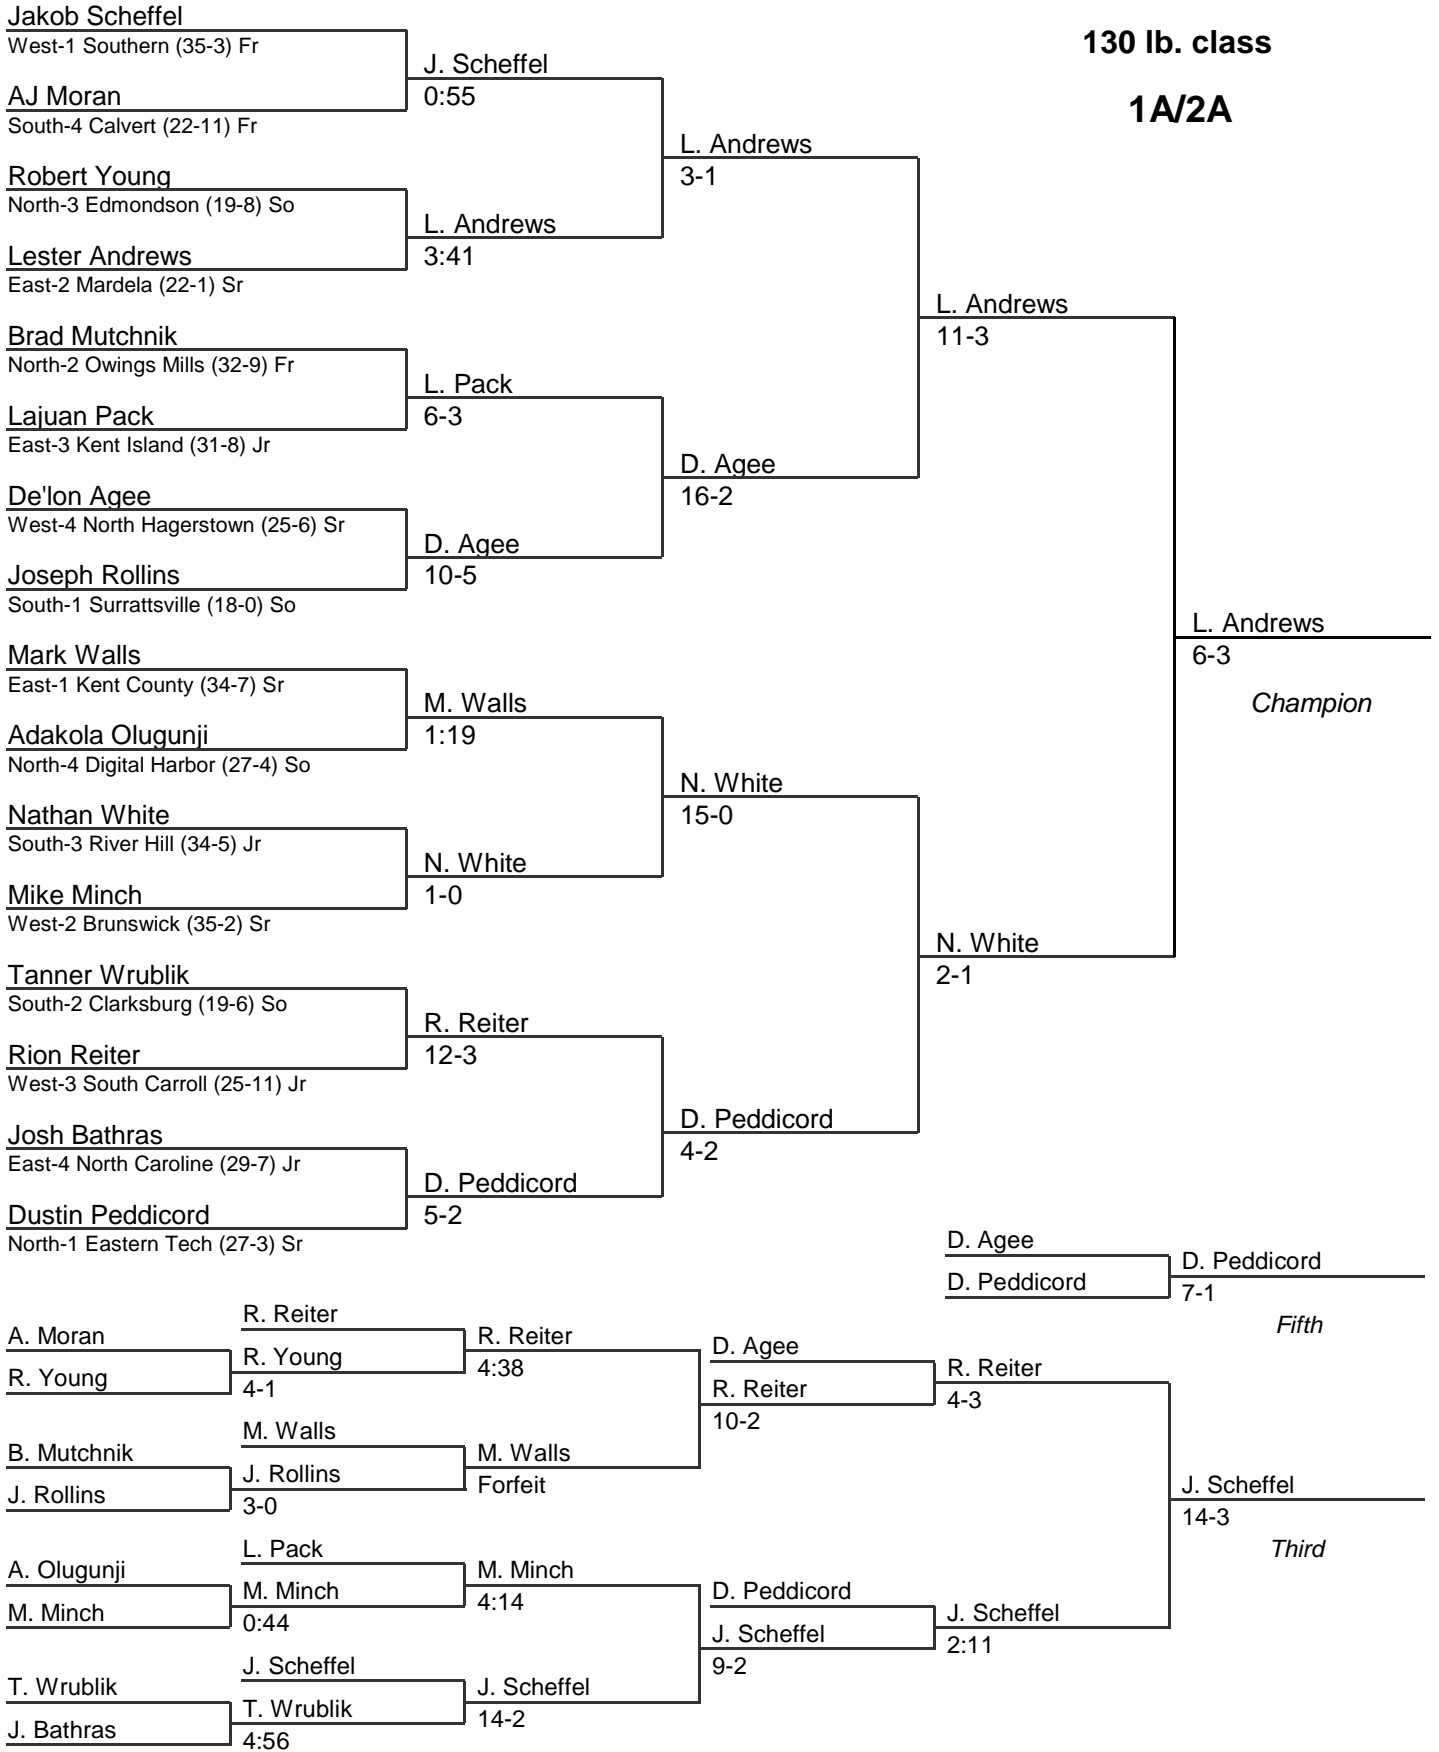

2A/1A MPSSAA State Wrestling Tournament

2008

130 lb. class

1A/2A