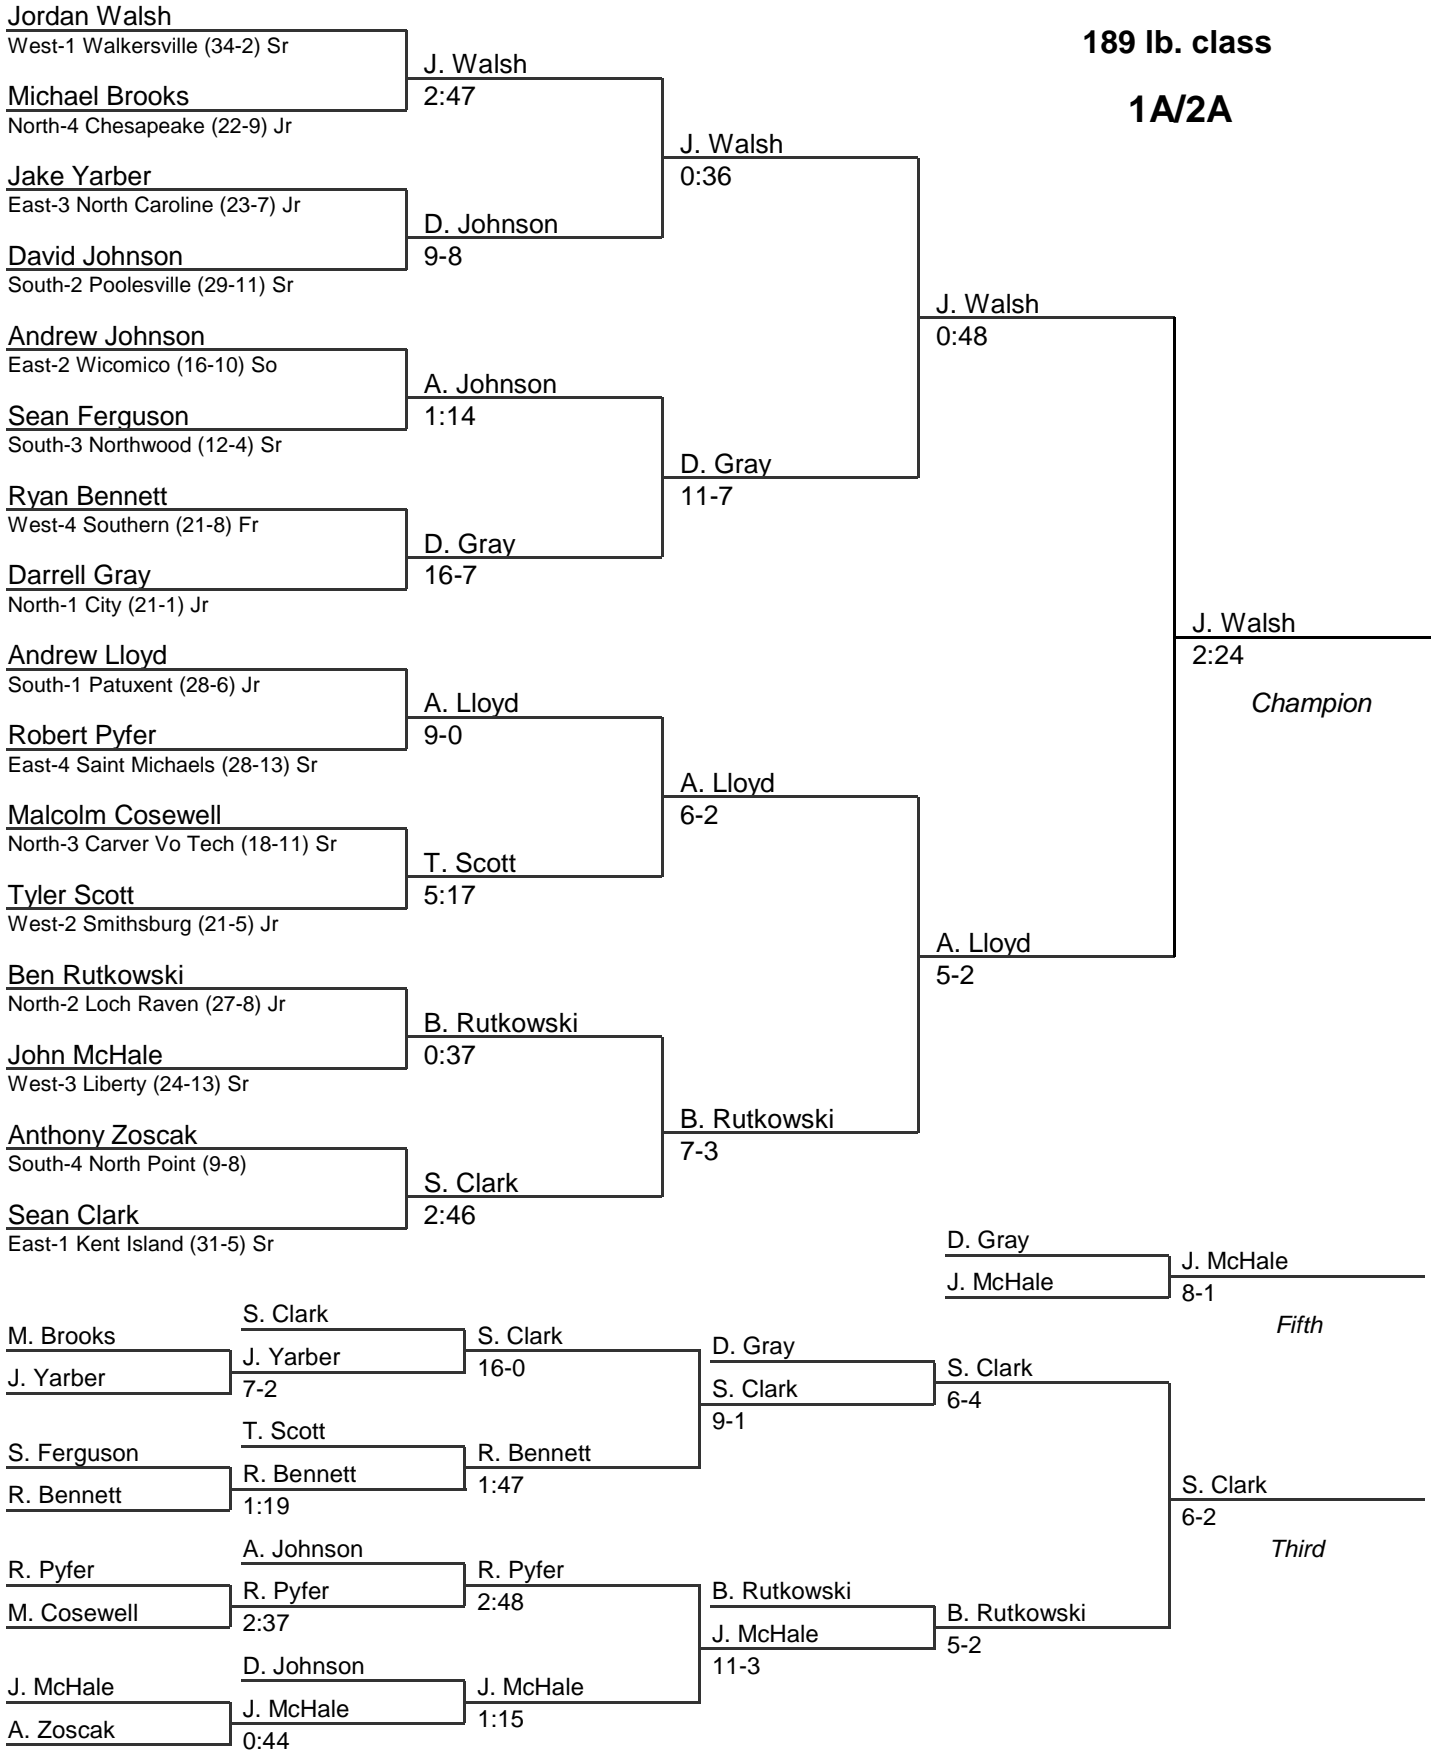

171 lb. class

1A/2A

2A/1A MPSSAA State Wrestling Tournament

2008

189 lb. class

1A/2A

2A/1A MPSSAA State Wrestling Tournament

2008