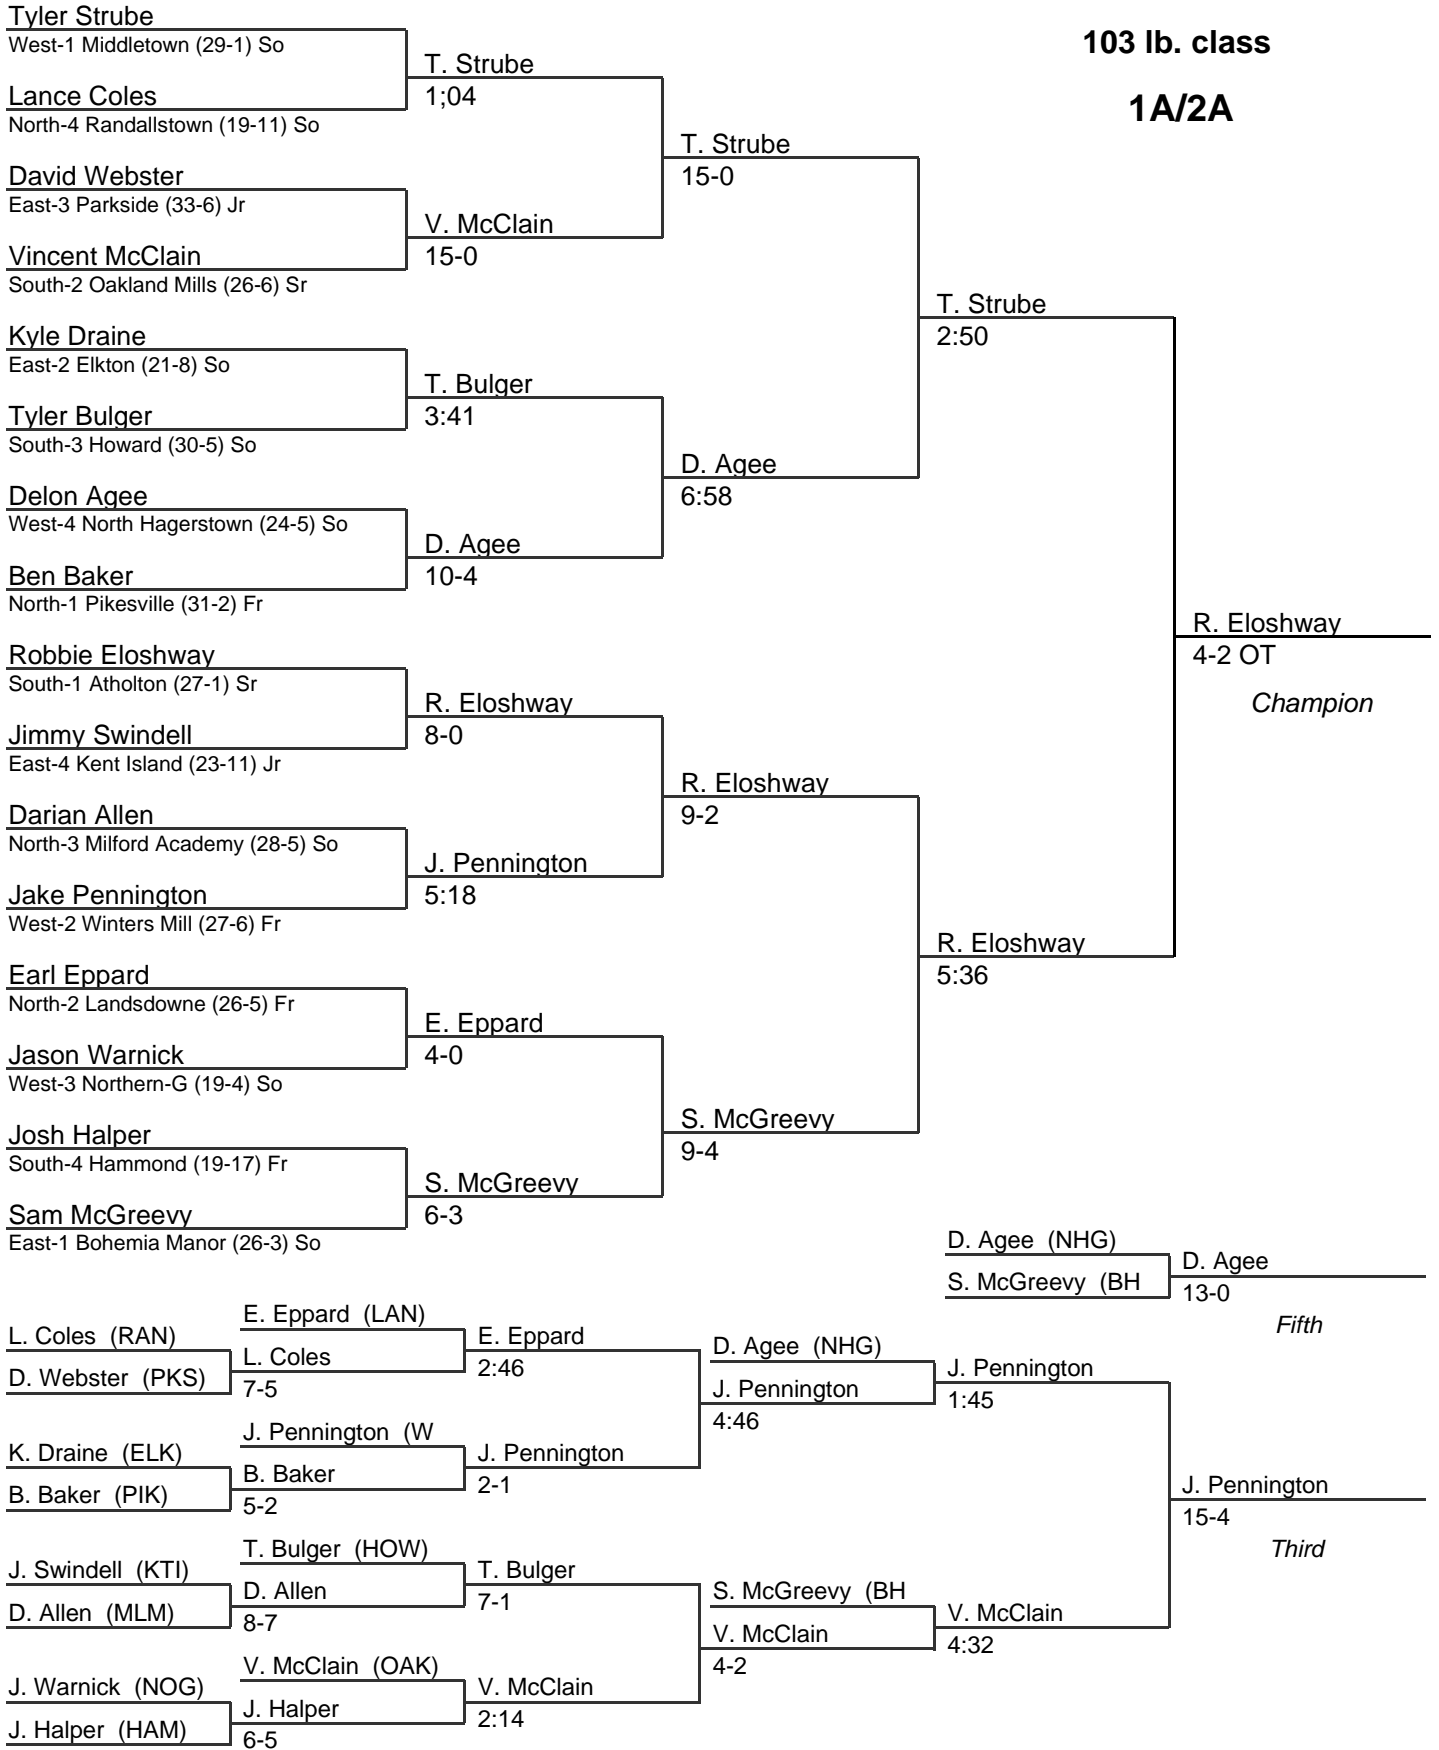

MPSSAA State Wrestling Tournament 1A/2A

2006

MPSSAA State Wrestling Tournament 1A/2A

2006

MPSSAA State Wrestling Tournament 1A/2A

2006

MPSSAA State Wrestling Tournament 1A/2A

2006