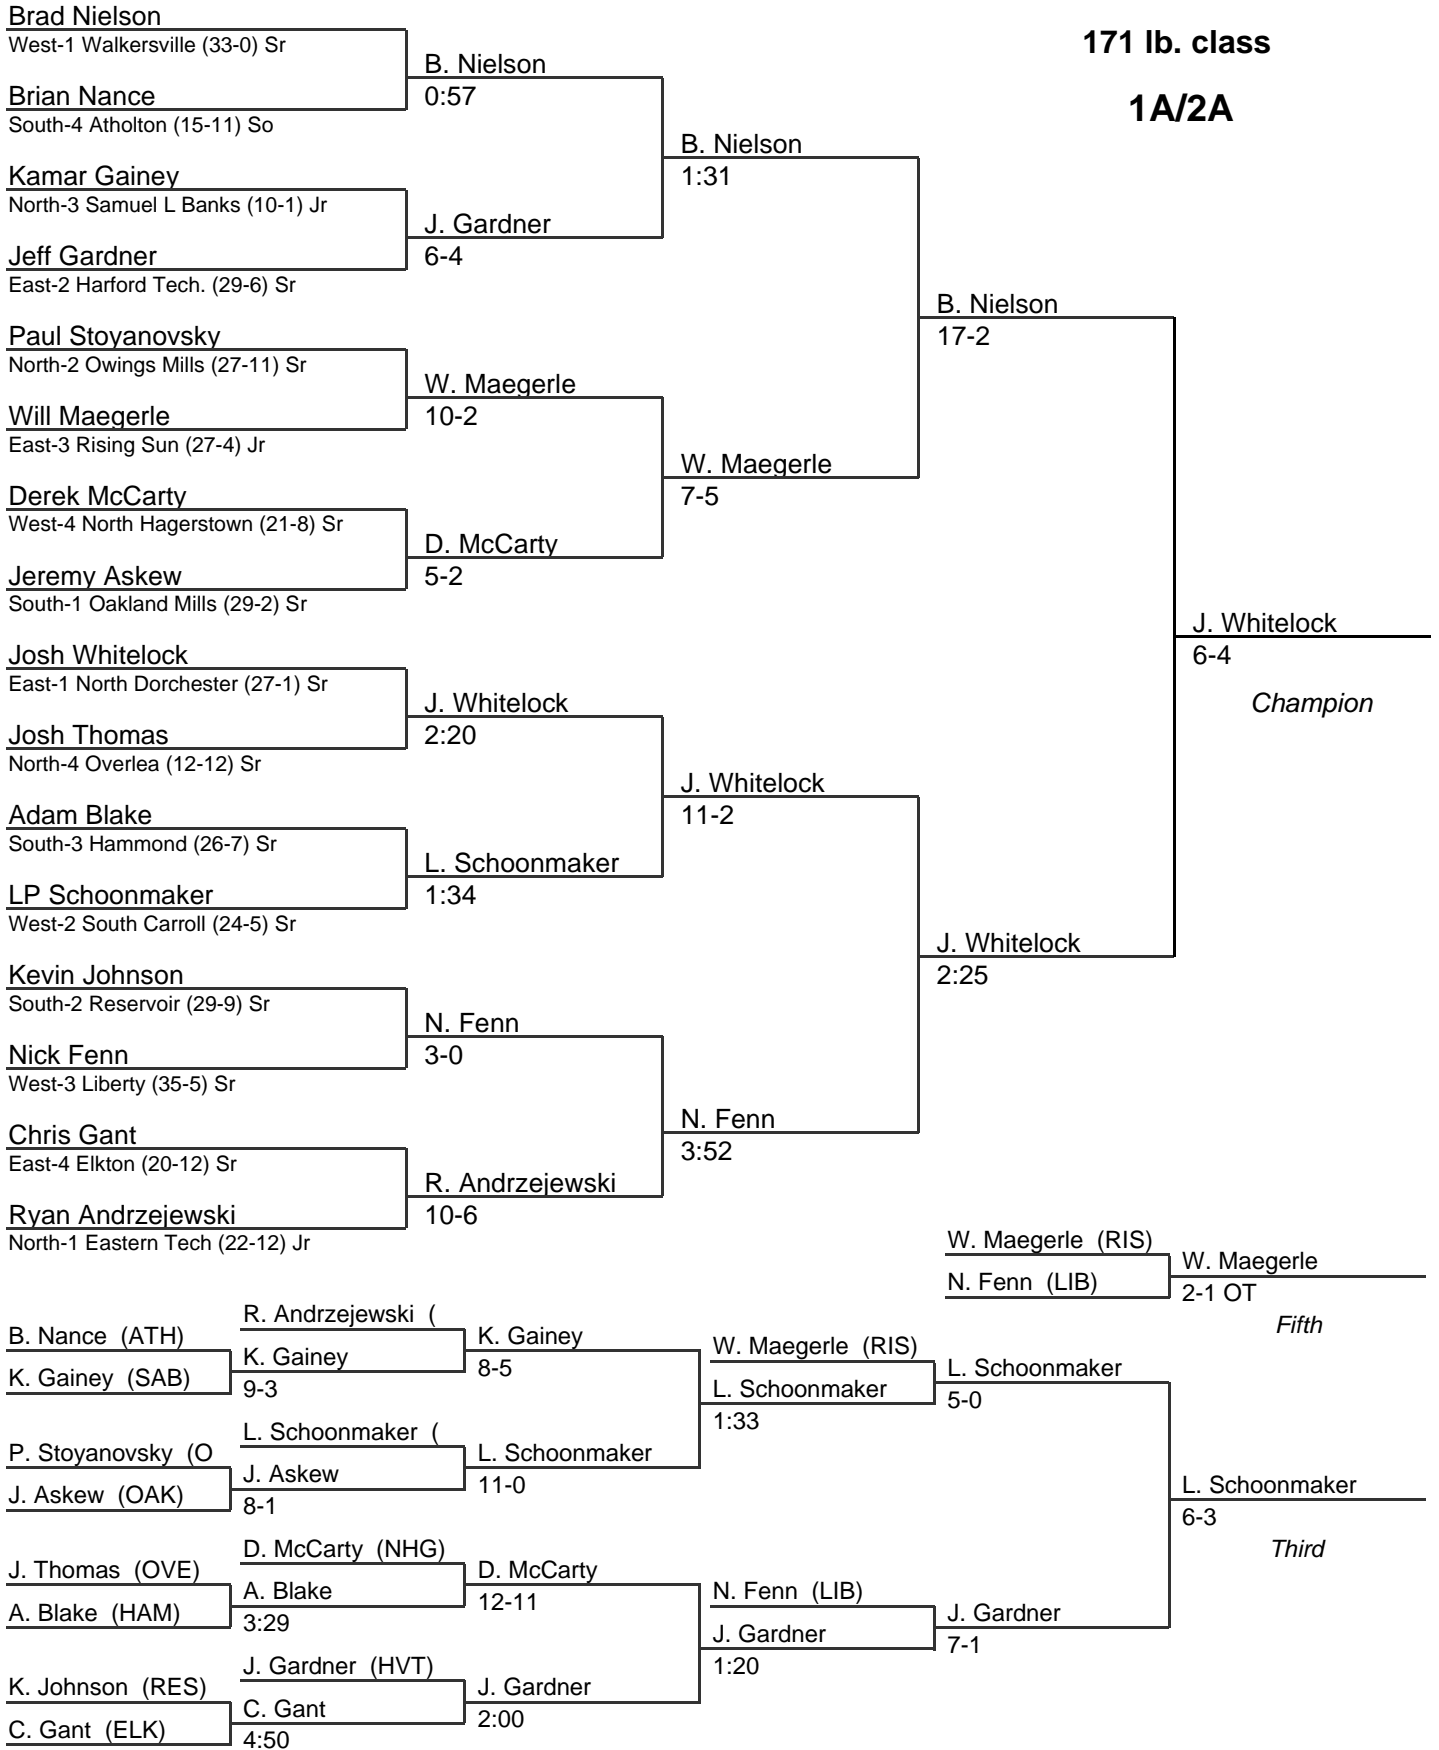

MPSSAA State Wrestling Tournament 1A/2A

2006

171 lb. class

1A/2A