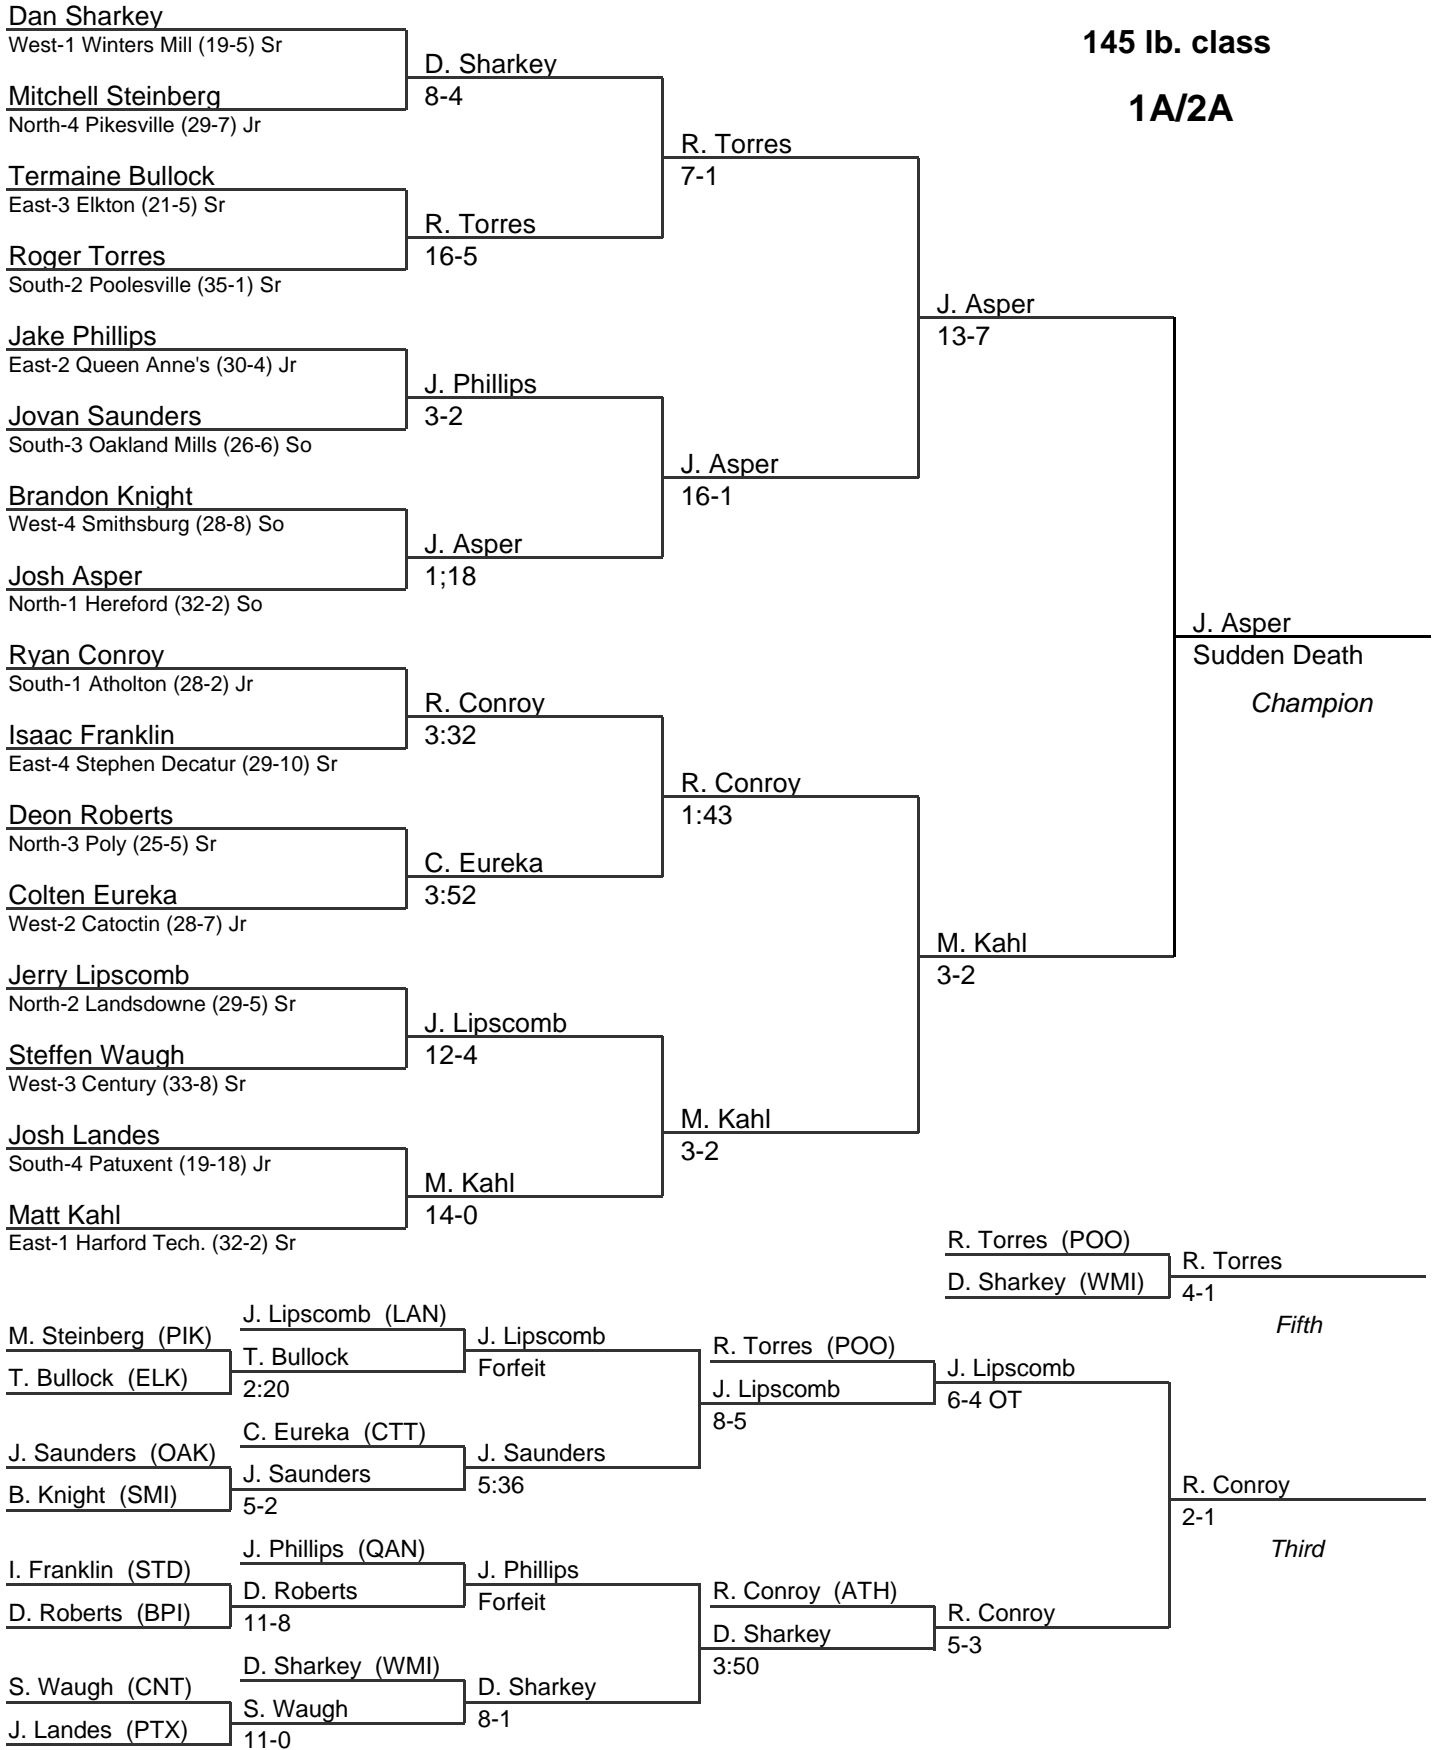

MPSSAA State Wrestling Tournament 1A/2A

2006

145 lb. class
1A/2A