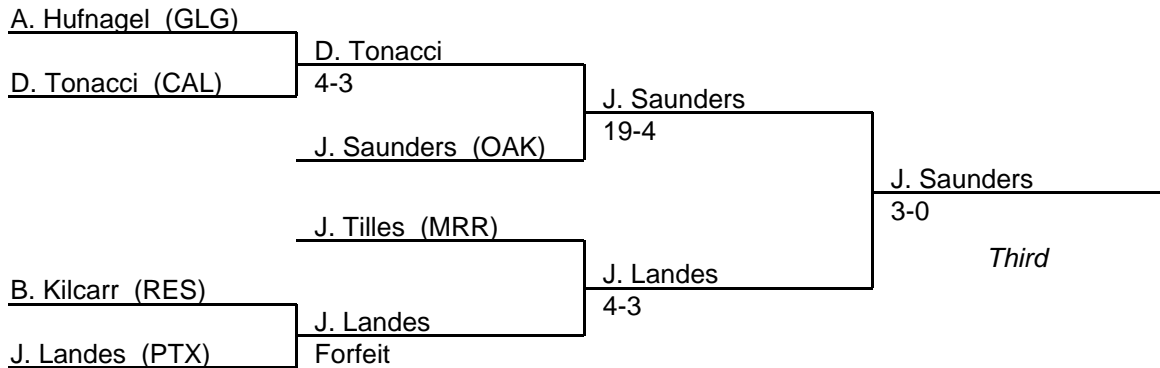

2006 South Region 2A/1A

135 lb. class

MPSSAA Regional Wrestling Tournament

2006 South Region 2A/1A

140 lb. class

MPSSAA Regional Wrestling Tournament

2006 South Region 2A/1A

145 lb. class