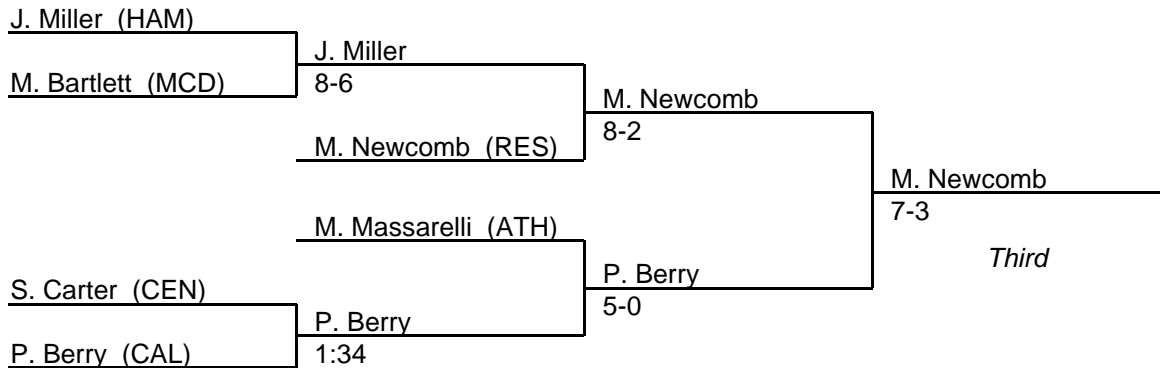

MPSSAA Regional Wrestling Tournament

2006 South Region 2A/1A

152 lb. class

MPSSAA Regional Wrestling Tournament

2006 South Region 2A/1A

160 lb. class

MPSSAA Regional Wrestling Tournament

2006 South Region 2A/1A