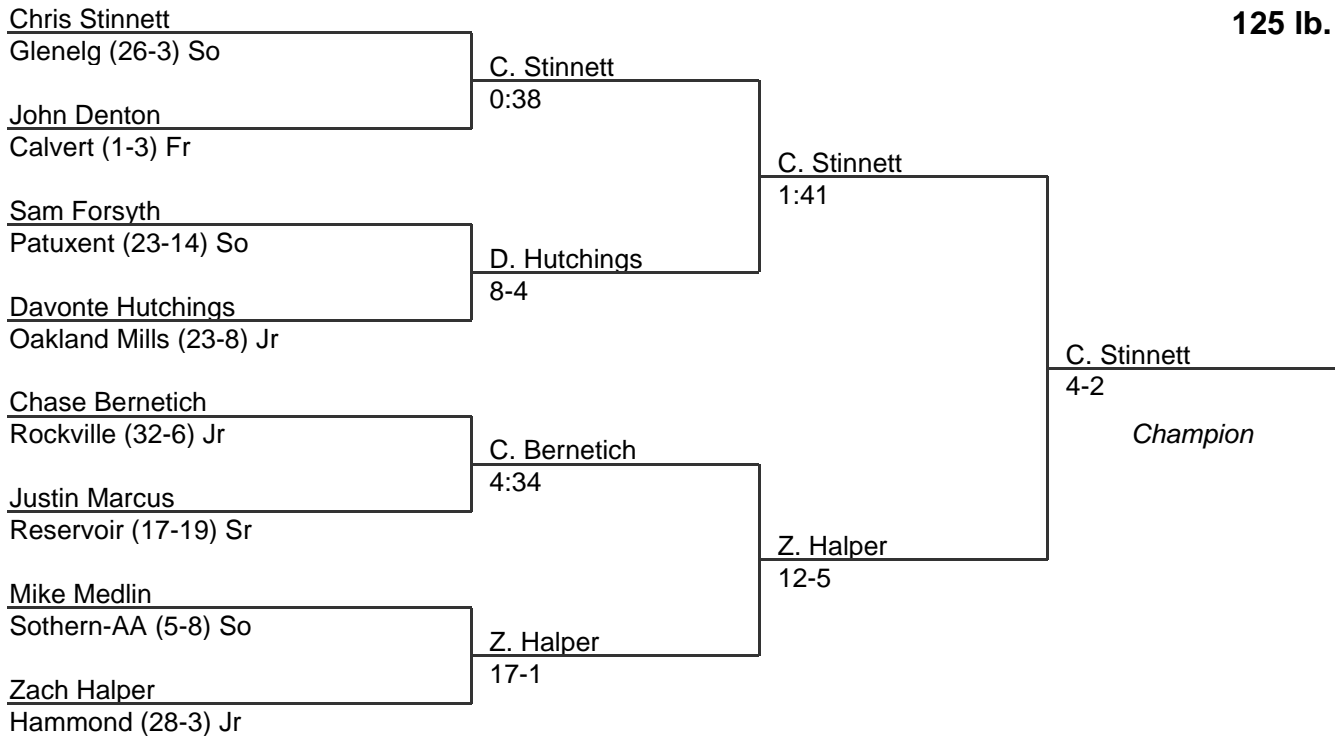

MPSSAA Regional Wrestling Tournament

2006 South Region 2A/1A

103 lb. class

MPSSAA Regional Wrestling Tournament

2006 South Region 2A/1A

112 lb. class

MPSSAA Regional Wrestling Tournament

2006 South Region 2A/1A

119 lb. class

MPSSAA Regional Wrestling Tournament

2006 South Region 2A/1A

125 lb. class

MPSSAA Regional Wrestling Tournament

2006 South Region 2A/1A

130 lb. class

MPSSAA Regional Wrestling Tournament