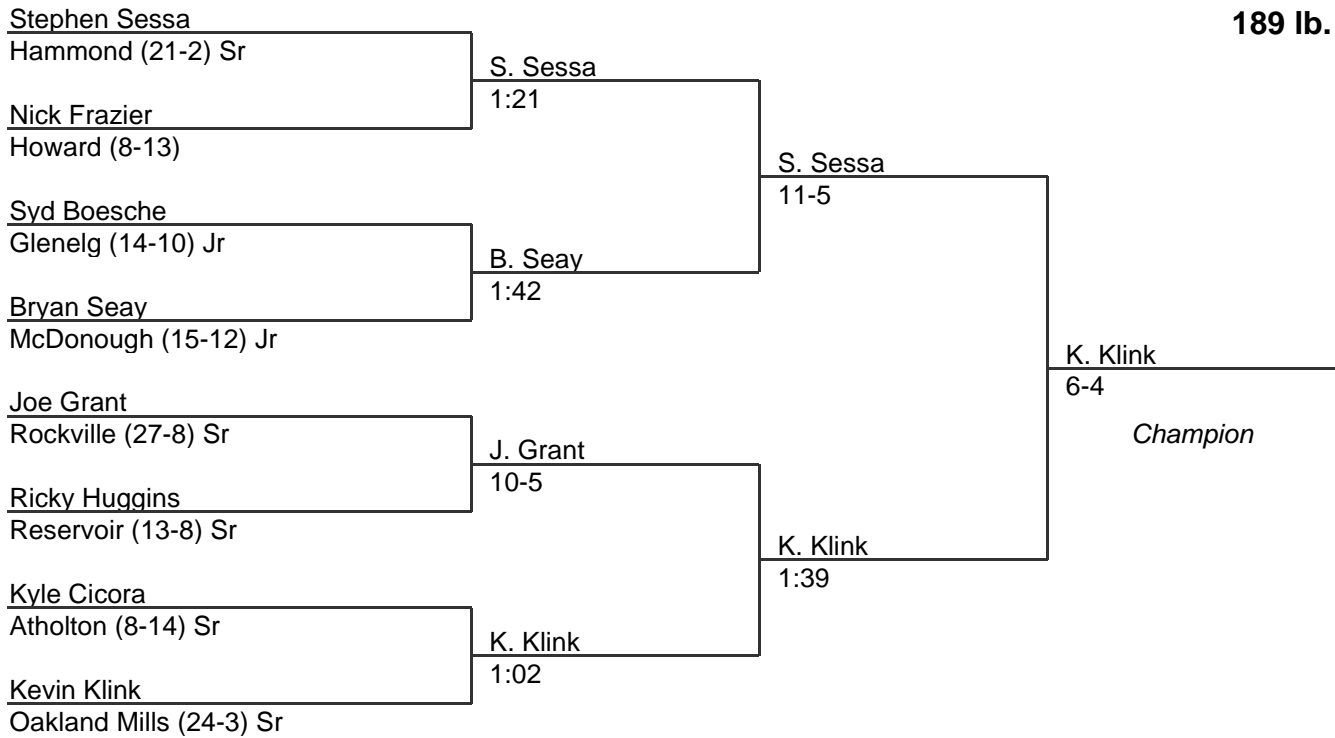

MPSSAA Regional Wrestling Tournament

2006 South Region 2A/1A

189 lb. class