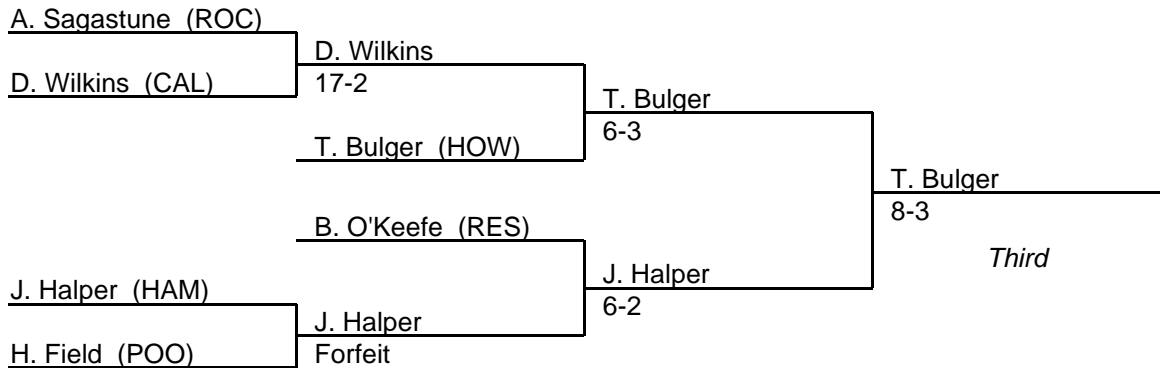

MPSSAA Regional Wrestling Tournament

2006 South Region 2A/1A

103 lb. class

MPSSAA Regional Wrestling Tournament

2006 South Region 2A/1A

112 lb. class

MPSSAA Regional Wrestling Tournament

2006 South Region 2A/1A