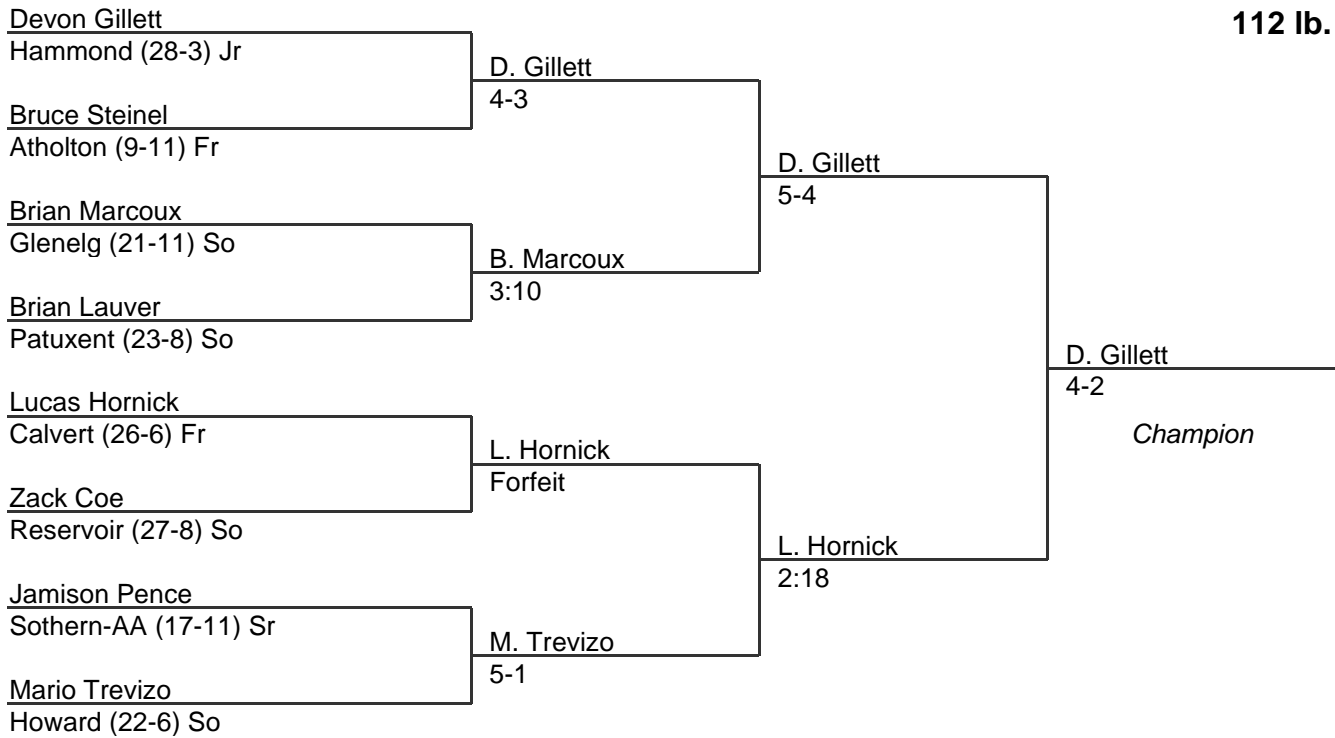

MPSSAA Regional Wrestling Tournament

2006 South Region 2A/1A

103 lb. class

MPSSAA Regional Wrestling Tournament

2006 South Region 2A/1A

112 lb. class

MPSSAA Regional Wrestling Tournament

2006 South Region 2A/1A