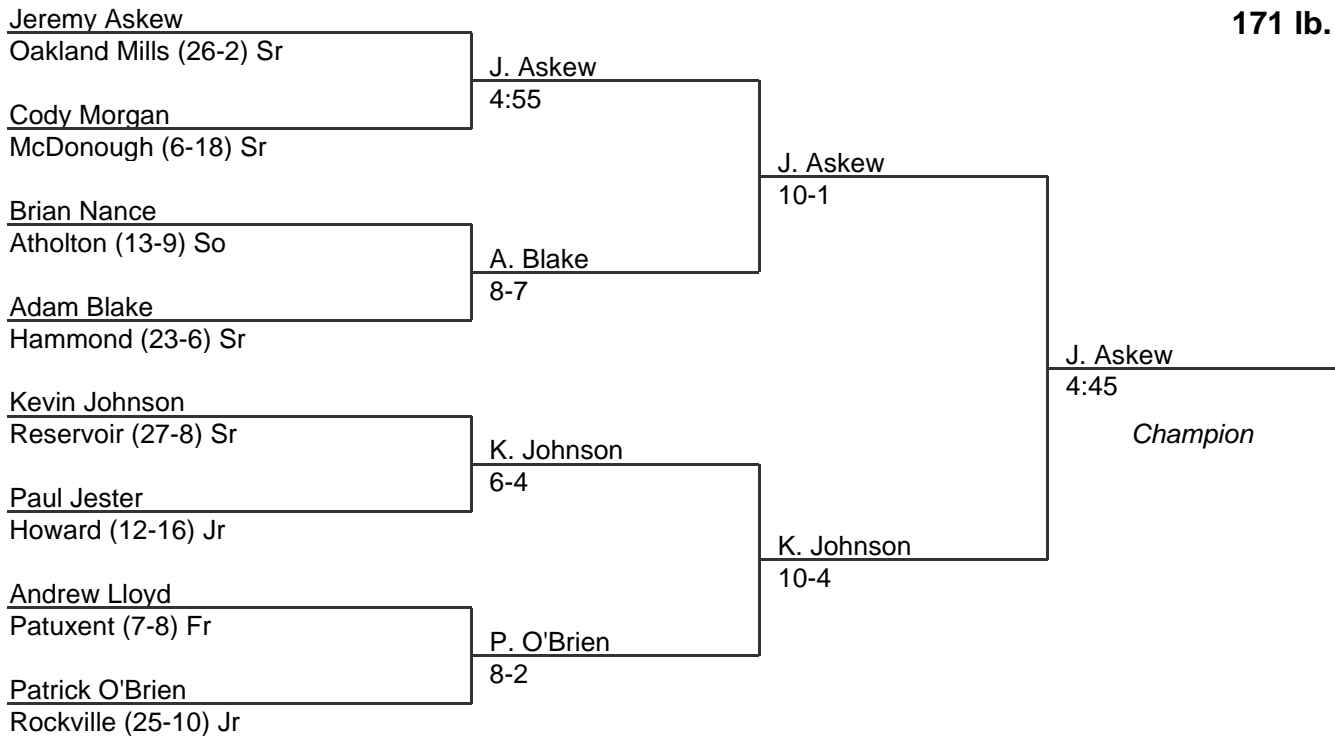

MPSSAA Regional Wrestling Tournament

2006 South Region 2A/1A

171 lb. class