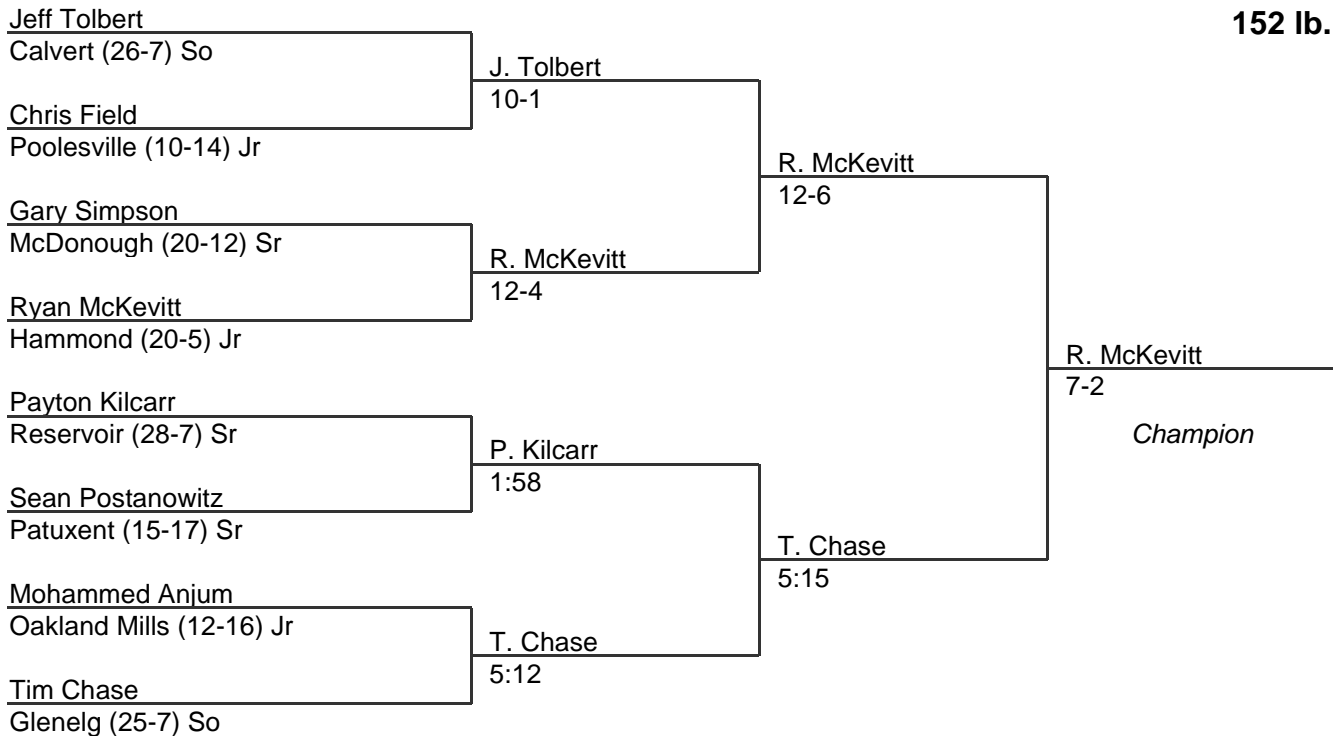

MPSSAA Regional Wrestling Tournament

2006 South Region 2A/1A

152 lb. class