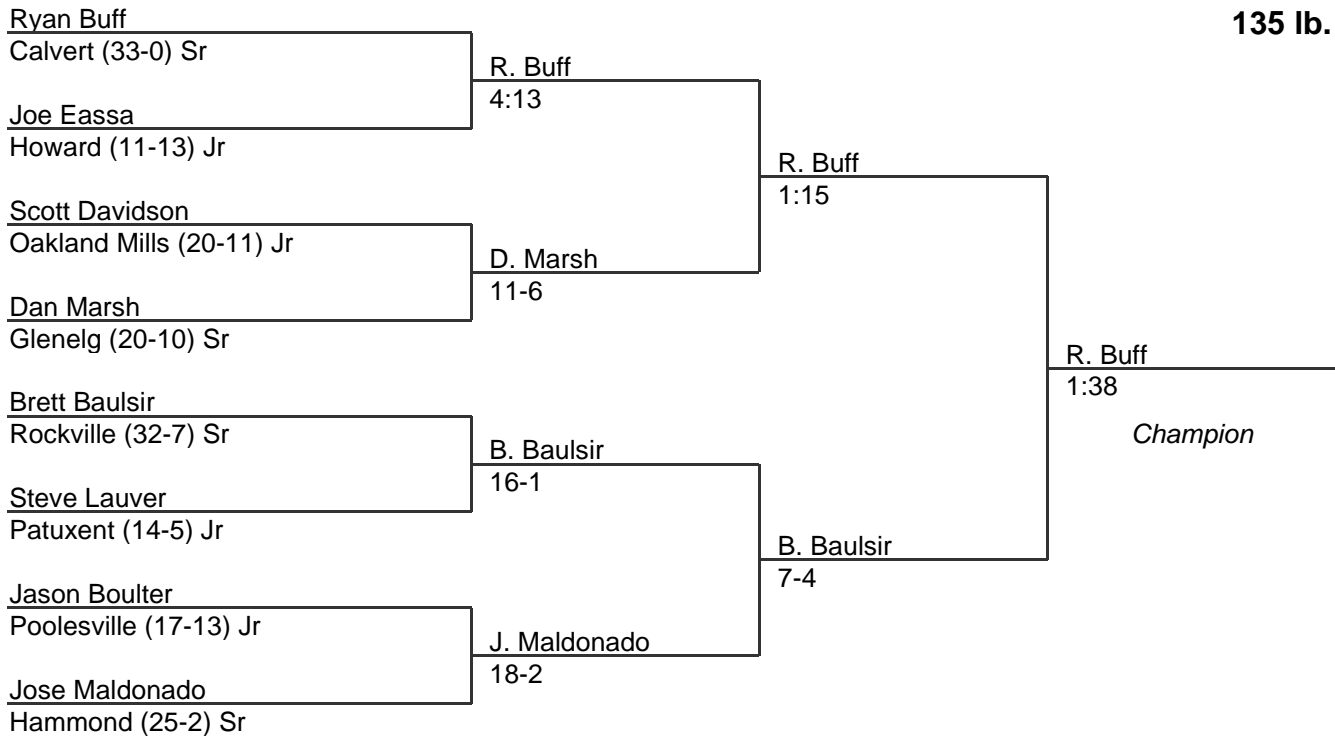

MPSSAA Regional Wrestling Tournament

2006 South Region 2A/1A

103 lb. class

MPSSAA Regional Wrestling Tournament

2006 South Region 2A/1A

112 lb. class

MPSSAA Regional Wrestling Tournament

2006 South Region 2A/1A

119 lb. class

MPSSAA Regional Wrestling Tournament

2006 South Region 2A/1A

125 lb. class

MPSSAA Regional Wrestling Tournament

2006 South Region 2A/1A

130 lb. class

MPSSAA Regional Wrestling Tournament

2006 South Region 2A/1A

135 lb. class

MPSSAA Regional Wrestling Tournament

2006 South Region 2A/1A

140 lb. class

MPSSAA Regional Wrestling Tournament

2006 South Region 2A/1A

145 lb. class