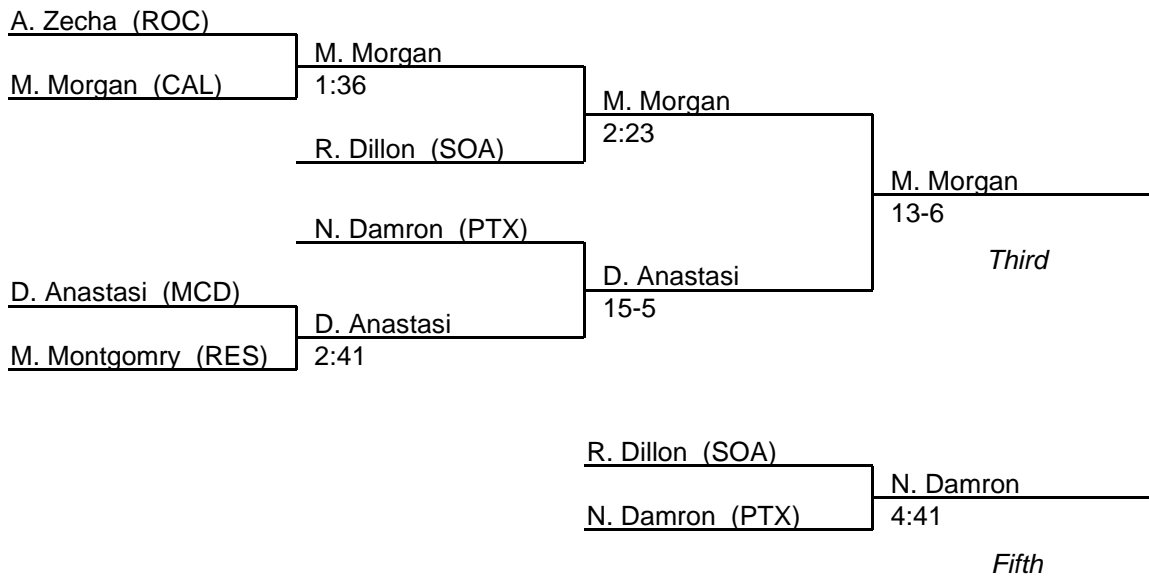

MPSSAA Regional Wrestling Tournament

2006 South Region 2A/1A

103 lb. class

MPSSAA Regional Wrestling Tournament

2006 South Region 2A/1A

112 lb. class

MPSSAA Regional Wrestling Tournament

2006 South Region 2A/1A

119 lb. class

MPSSAA Regional Wrestling Tournament

2006 South Region 2A/1A

125 lb. class

MPSSAA Regional Wrestling Tournament

2006 South Region 2A/1A

130 lb. class

MPSSAA Regional Wrestling Tournament

2006 South Region 2A/1A

135 lb. class

MPSSAA Regional Wrestling Tournament

2006 South Region 2A/1A

140 lb. class

MPSSAA Regional Wrestling Tournament

2006 South Region 2A/1A

145 lb. class