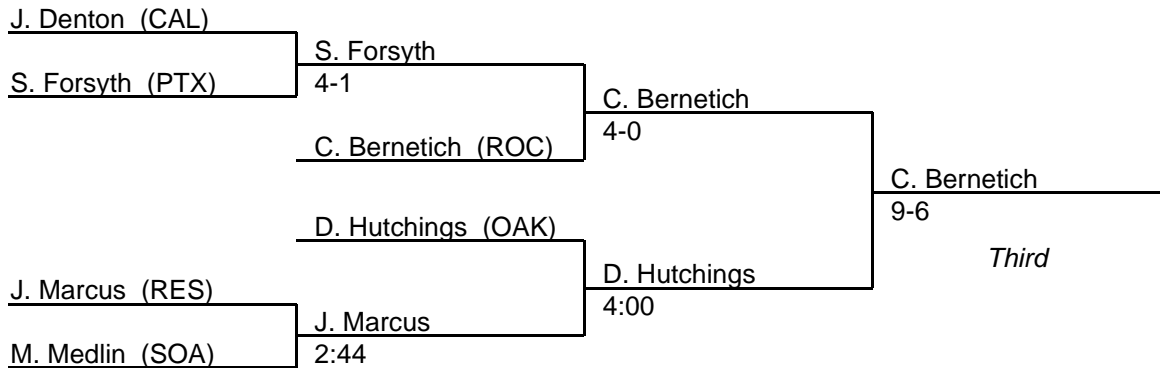

MPSSAA Regional Wrestling Tournament

2006 South Region 2A/1A

103 lb. class

MPSSAA Regional Wrestling Tournament

2006 South Region 2A/1A

112 lb. class

MPSSAA Regional Wrestling Tournament

2006 South Region 2A/1A

119 lb. class

MPSSAA Regional Wrestling Tournament

2006 South Region 2A/1A

125 lb. class

MPSSAA Regional Wrestling Tournament

2006 South Region 2A/1A

130 lb. class

MPSSAA Regional Wrestling Tournament