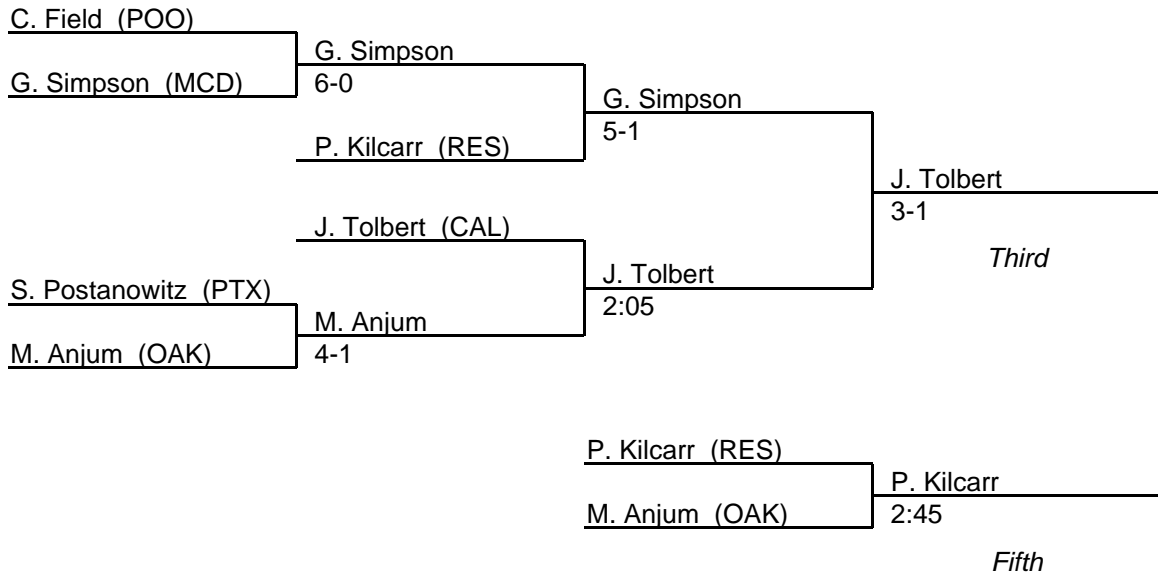

MPSSAA Regional Wrestling Tournament

2006 South Region 2A/1A

152 lb. class