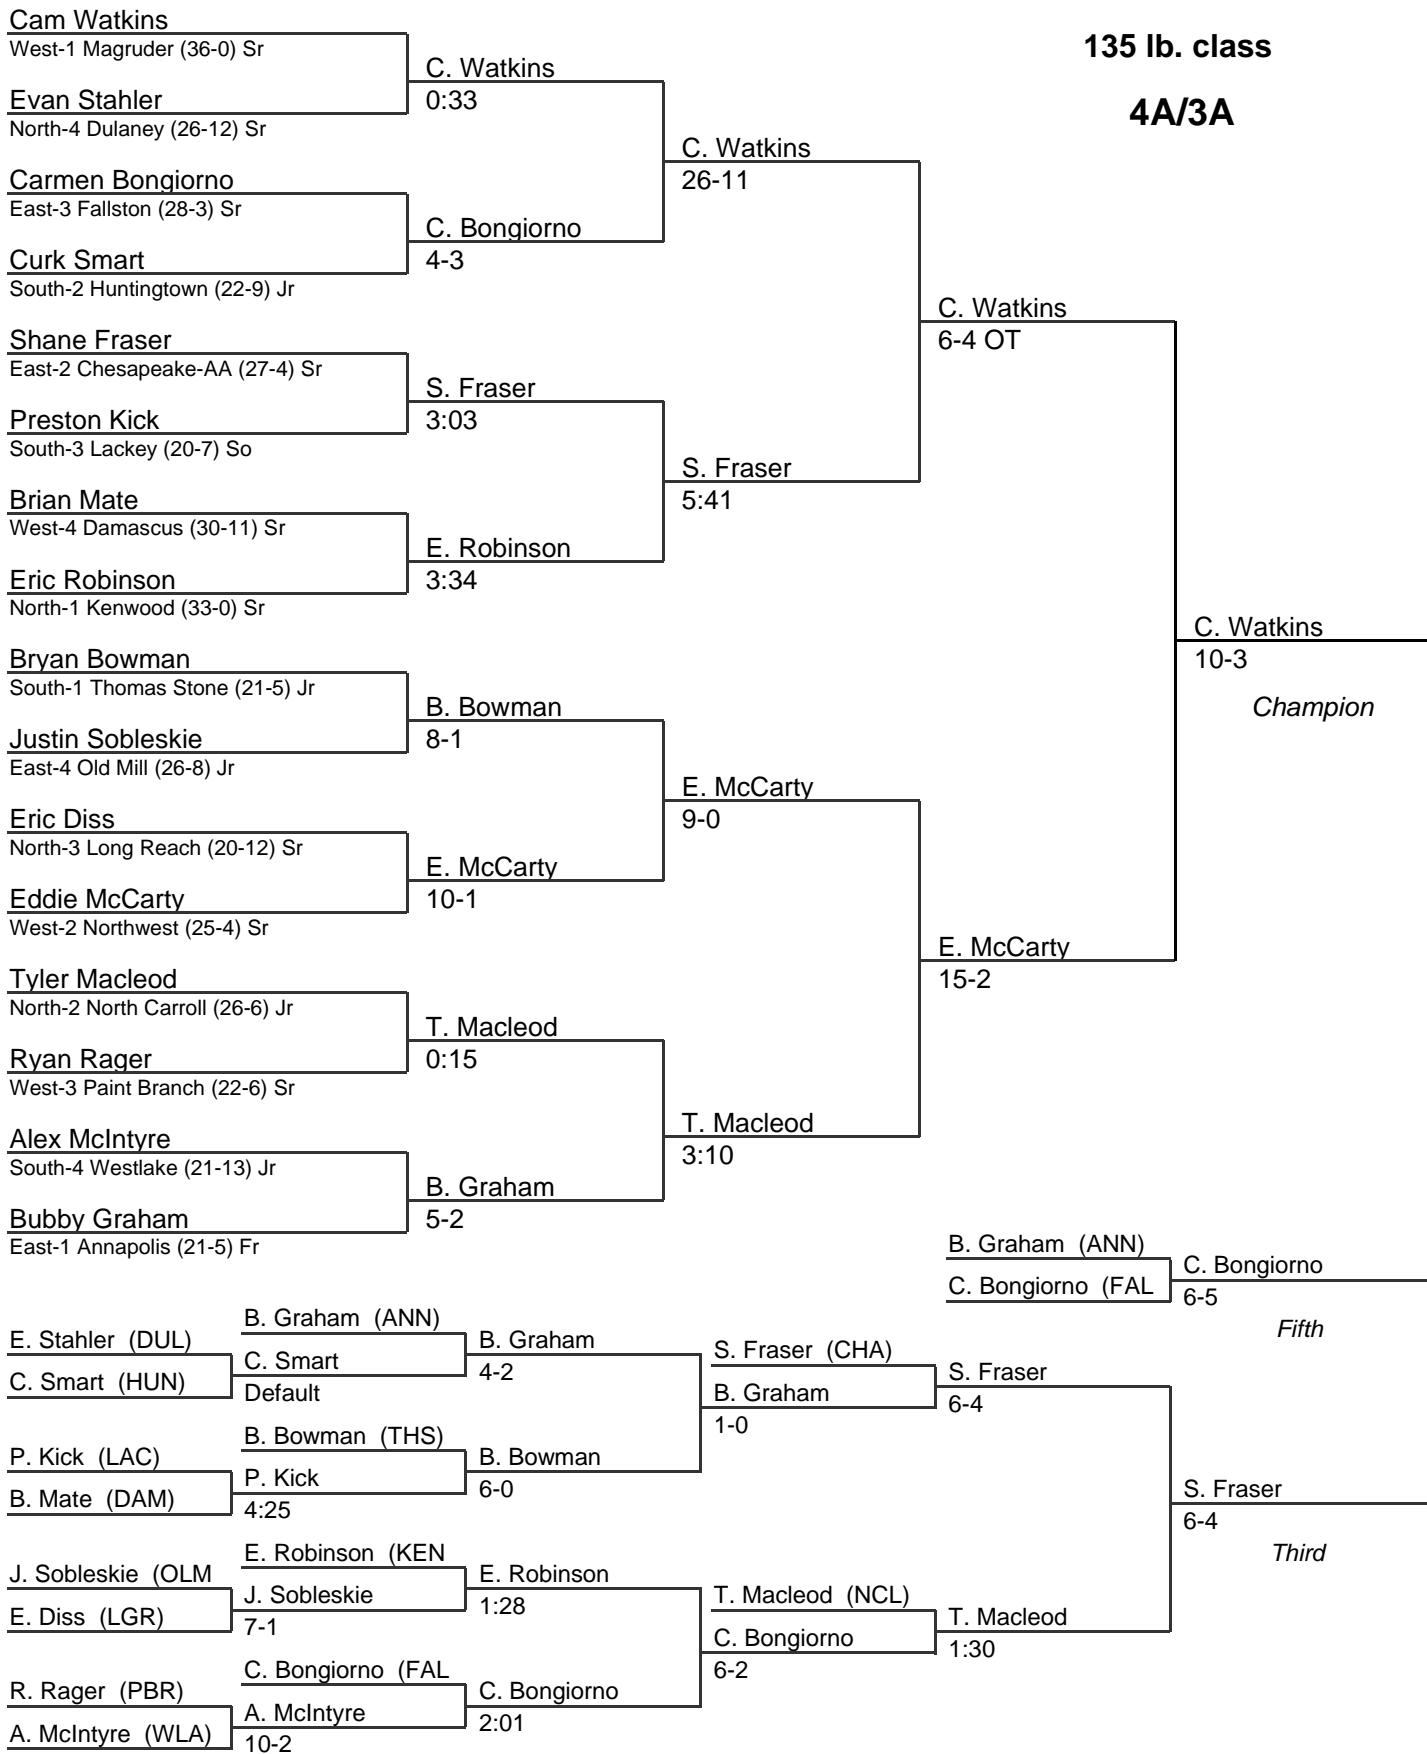

MPSSAA State Wrestling Tournament

2005