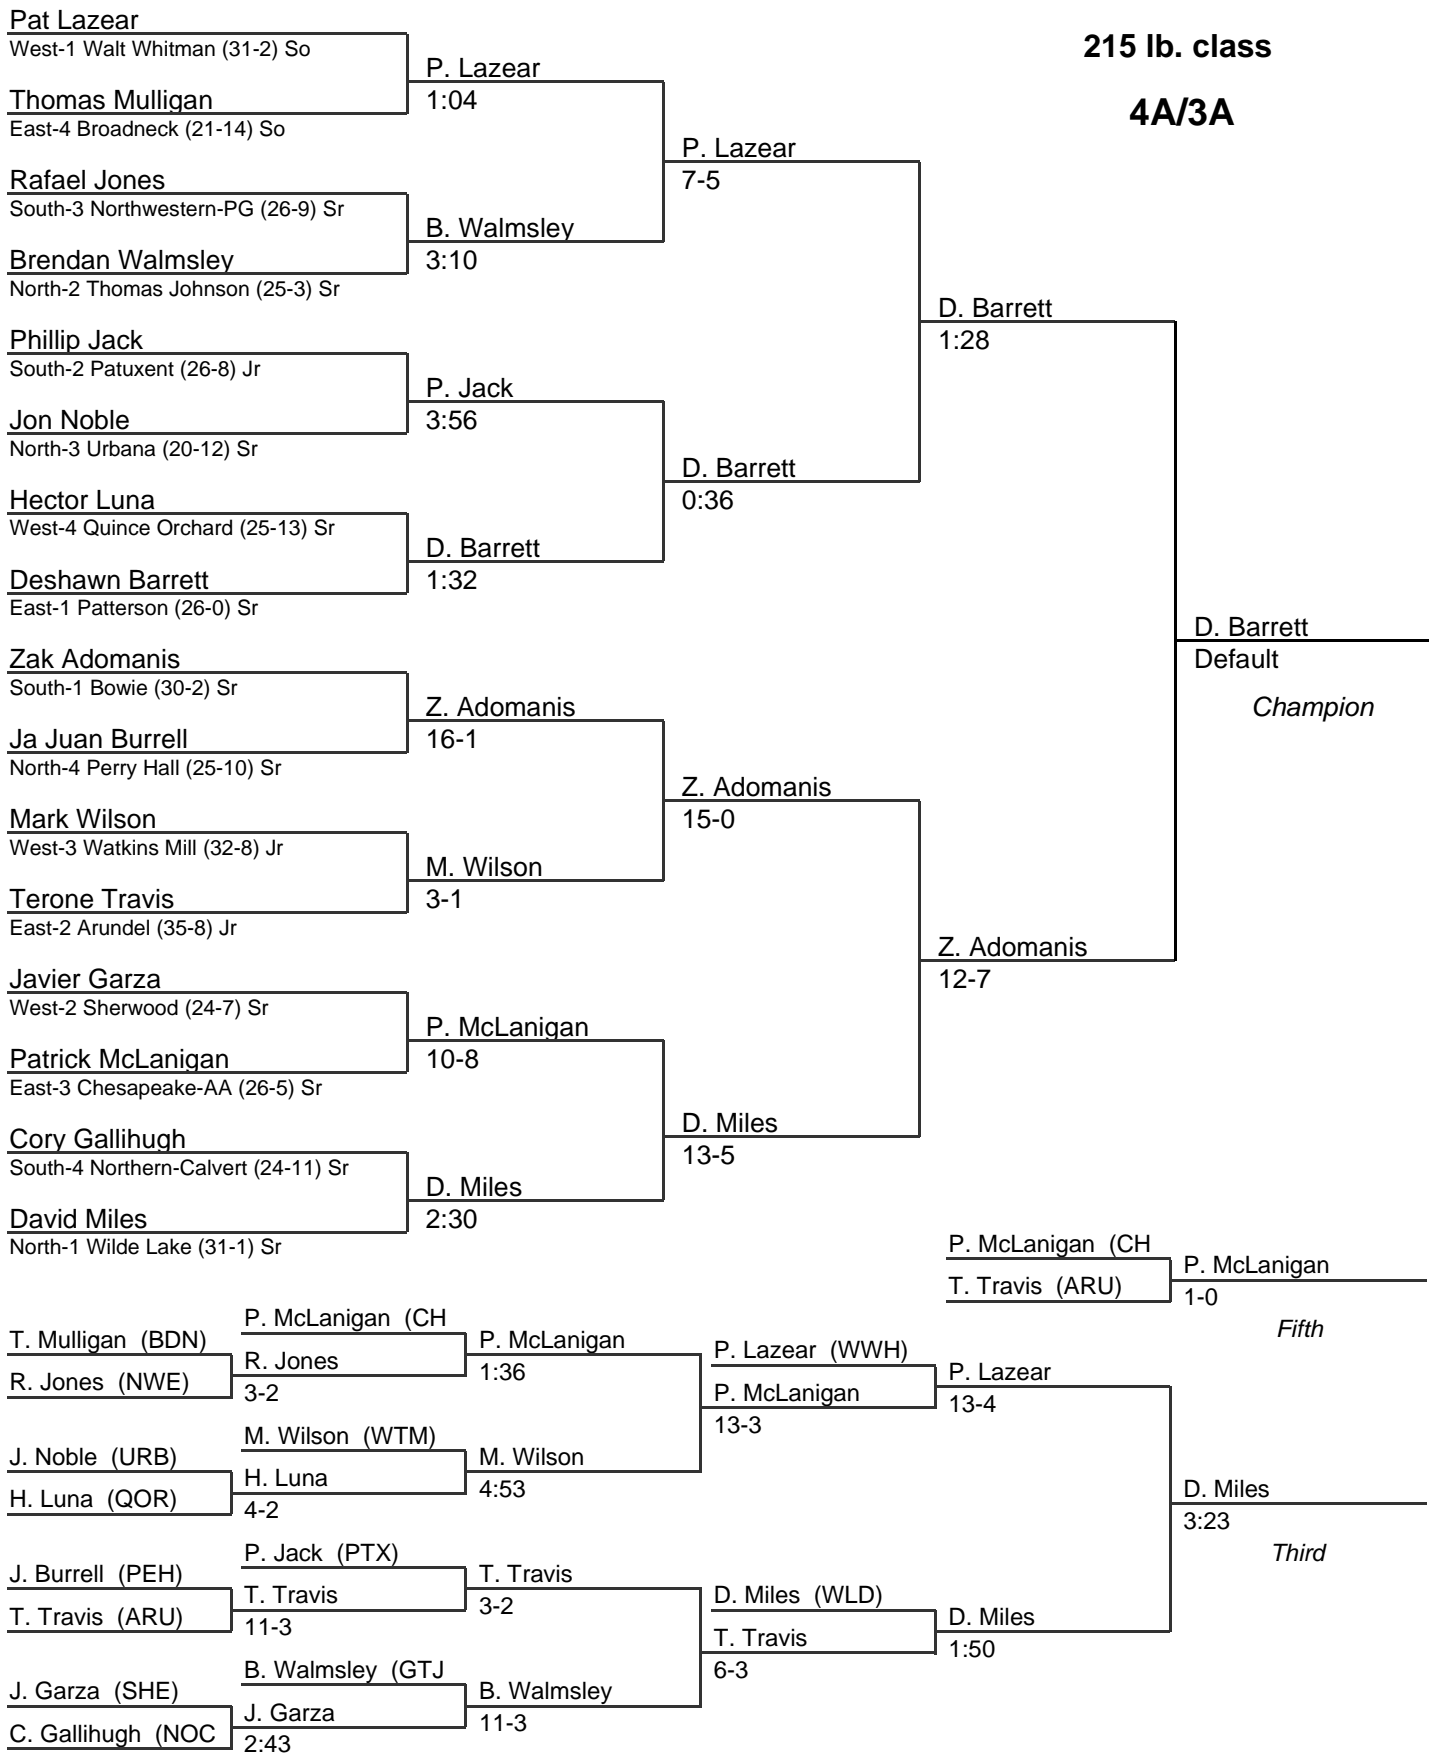

MPSSAA State Wrestling Tournament

2005