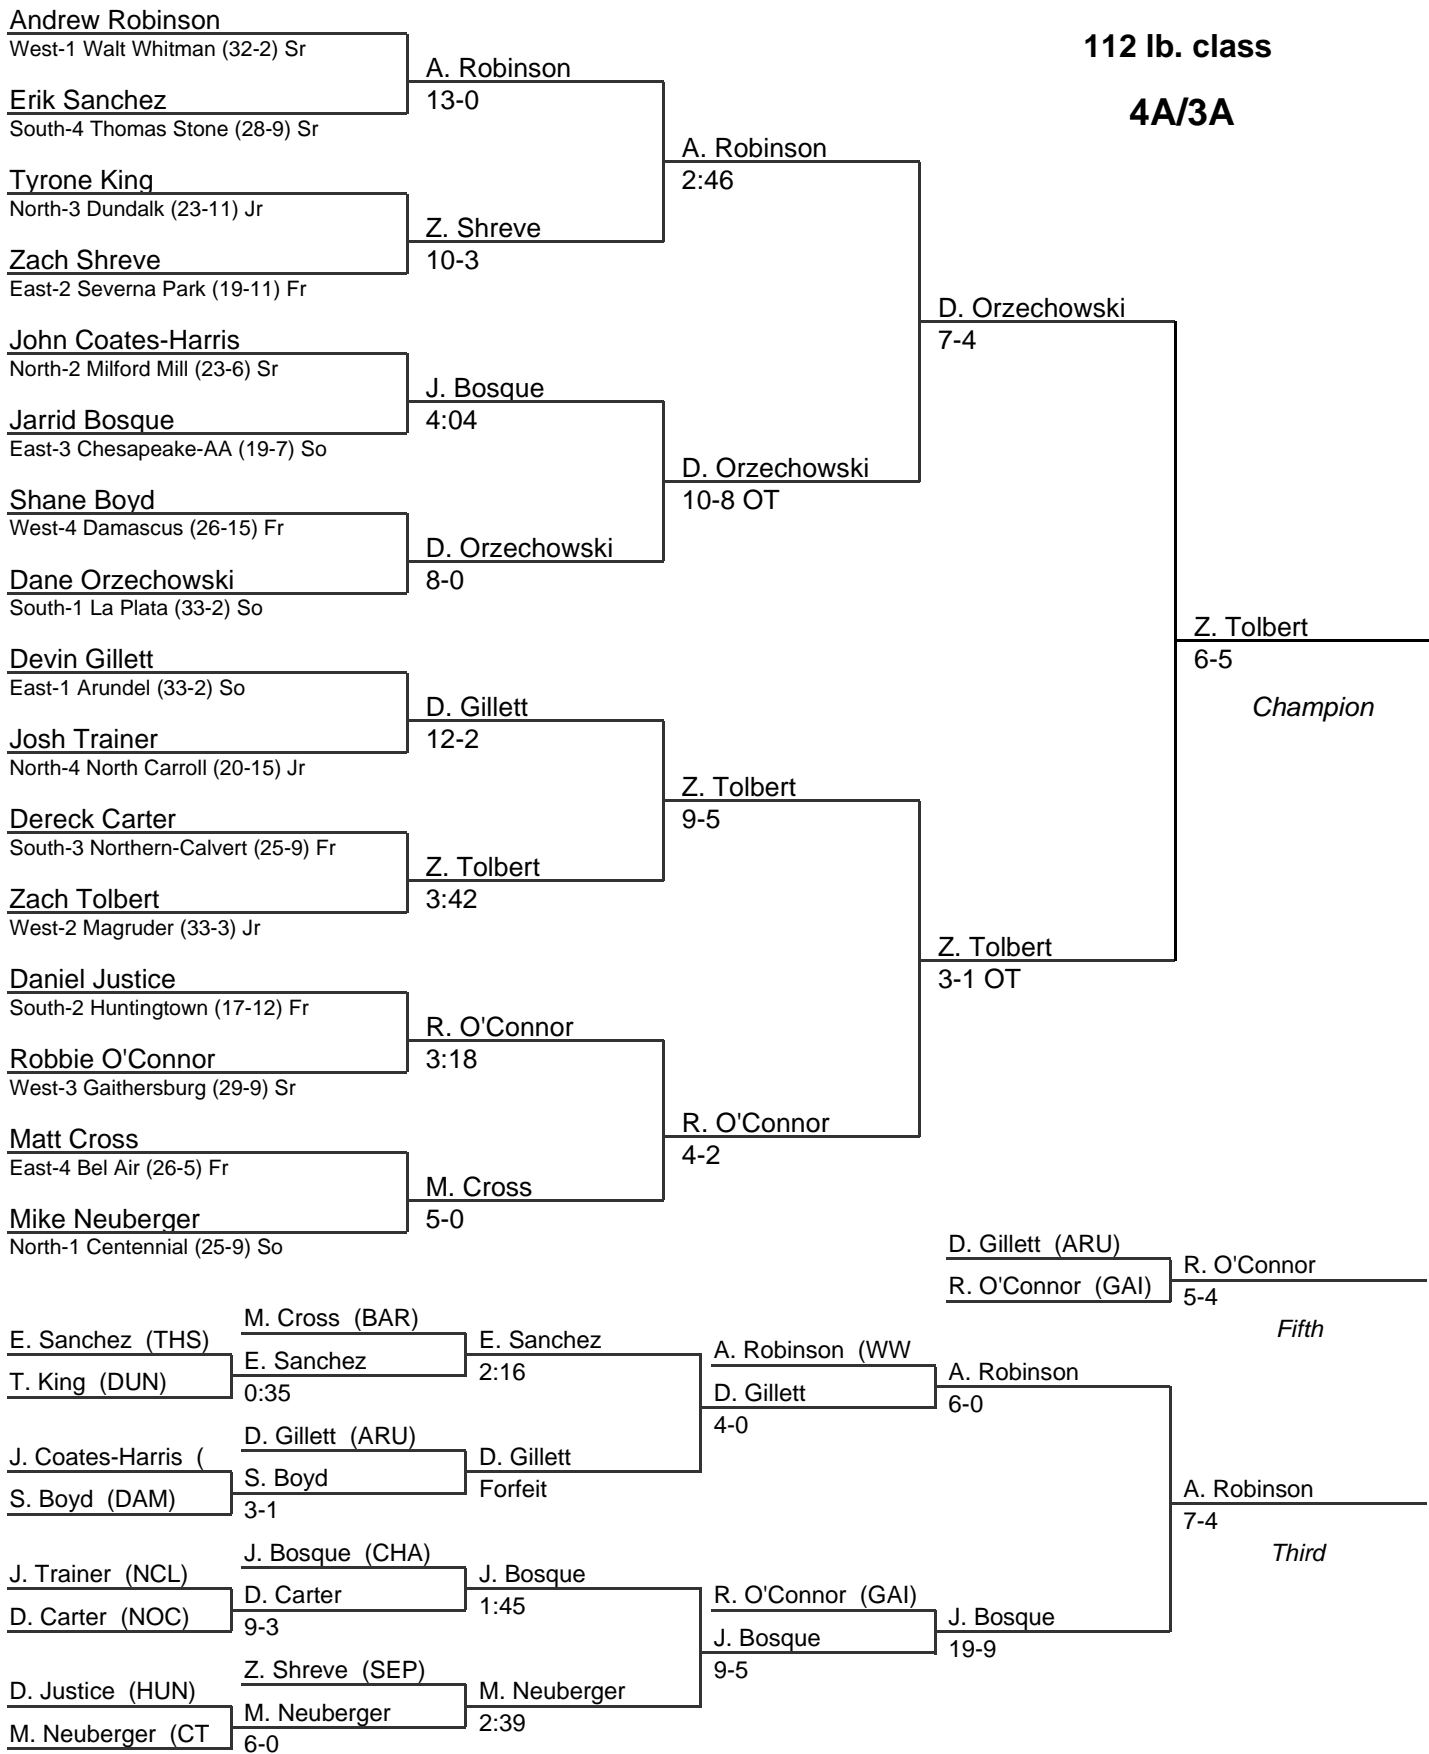

# MPSSAA State Wrestling Tournament

2005