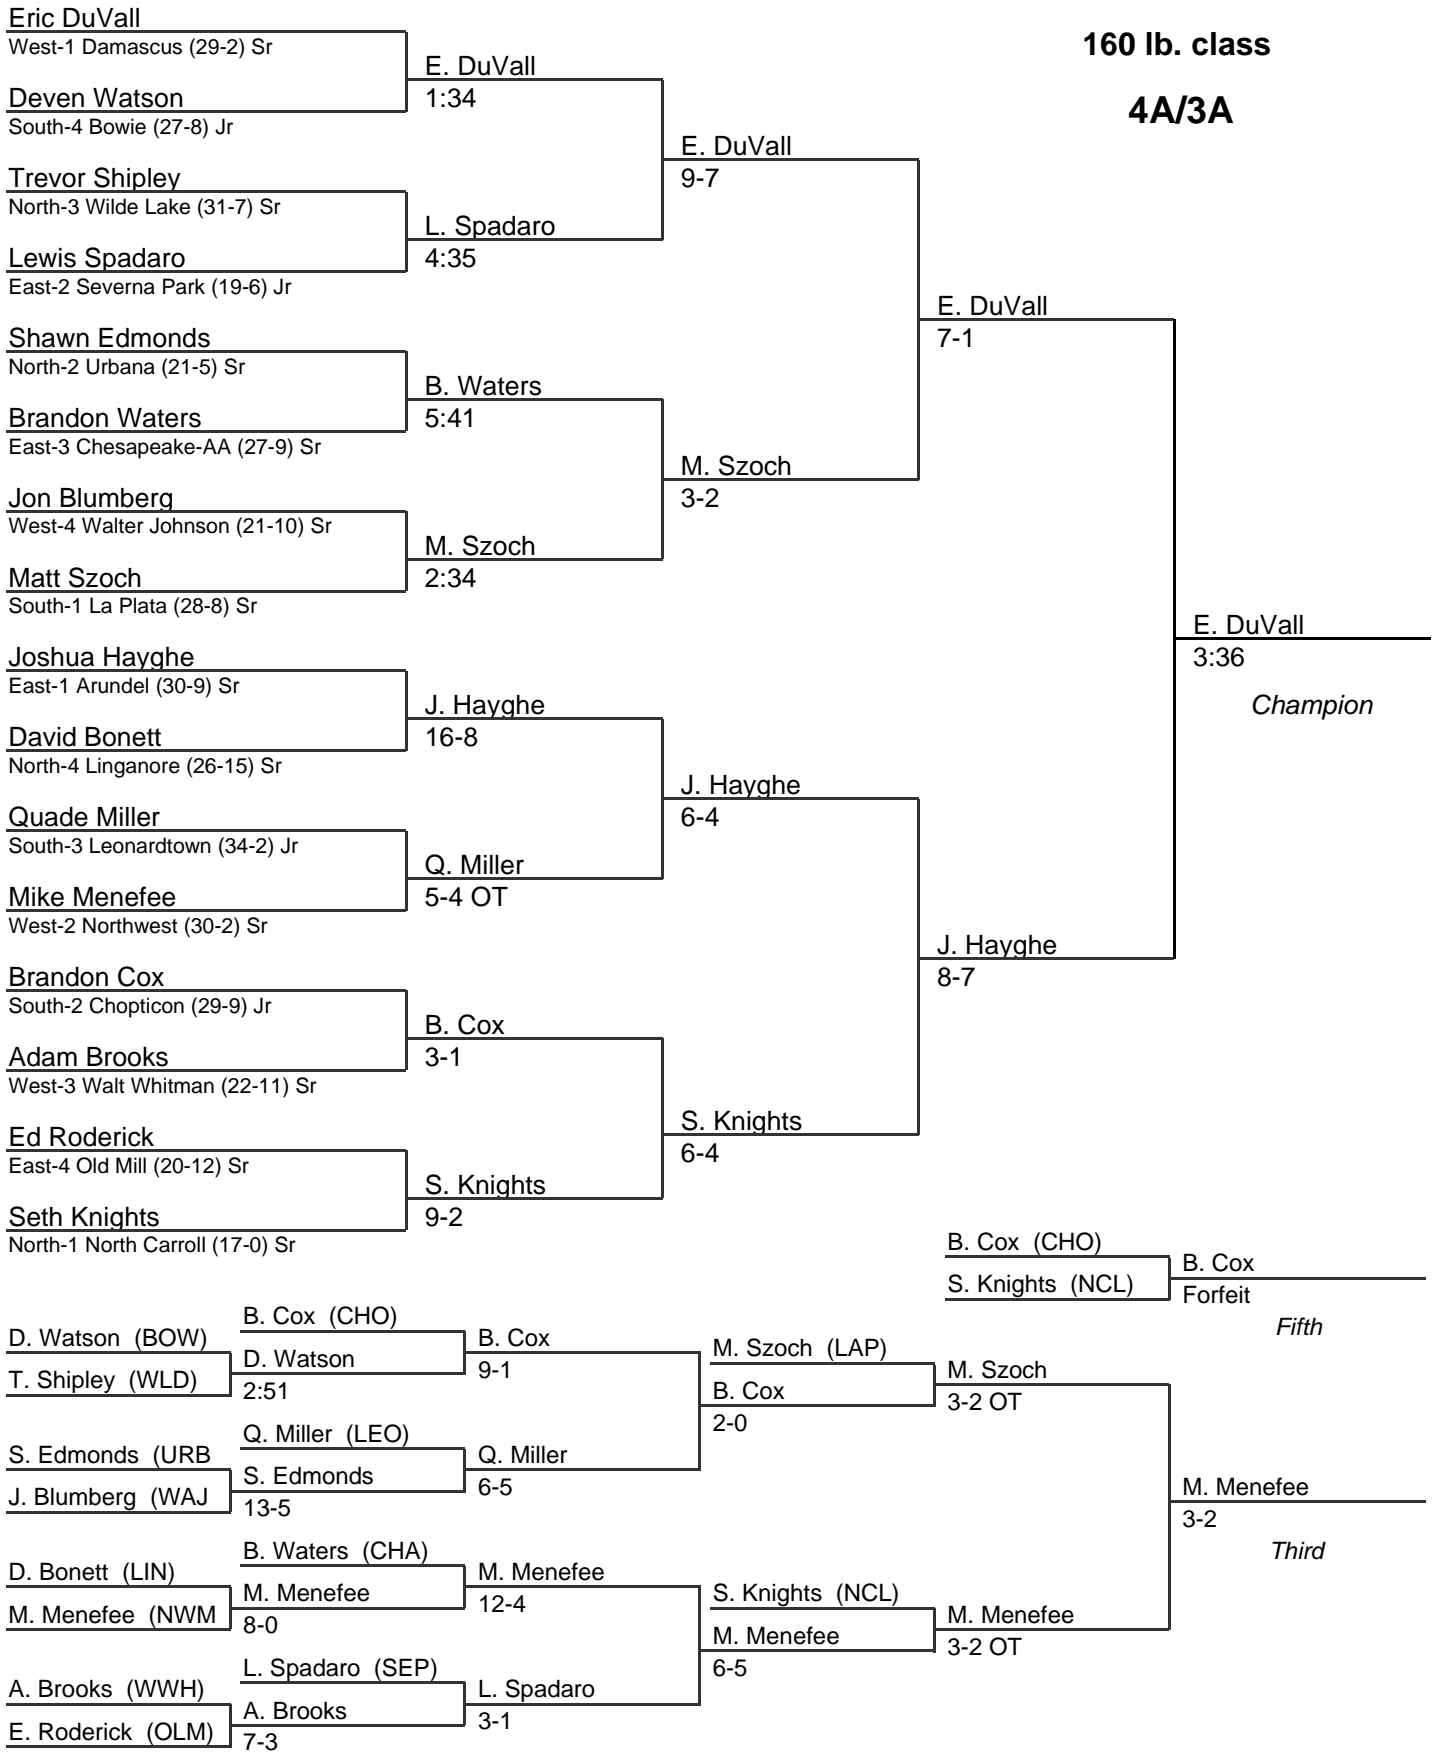

# MPSSAA State Wrestling Tournament

2005