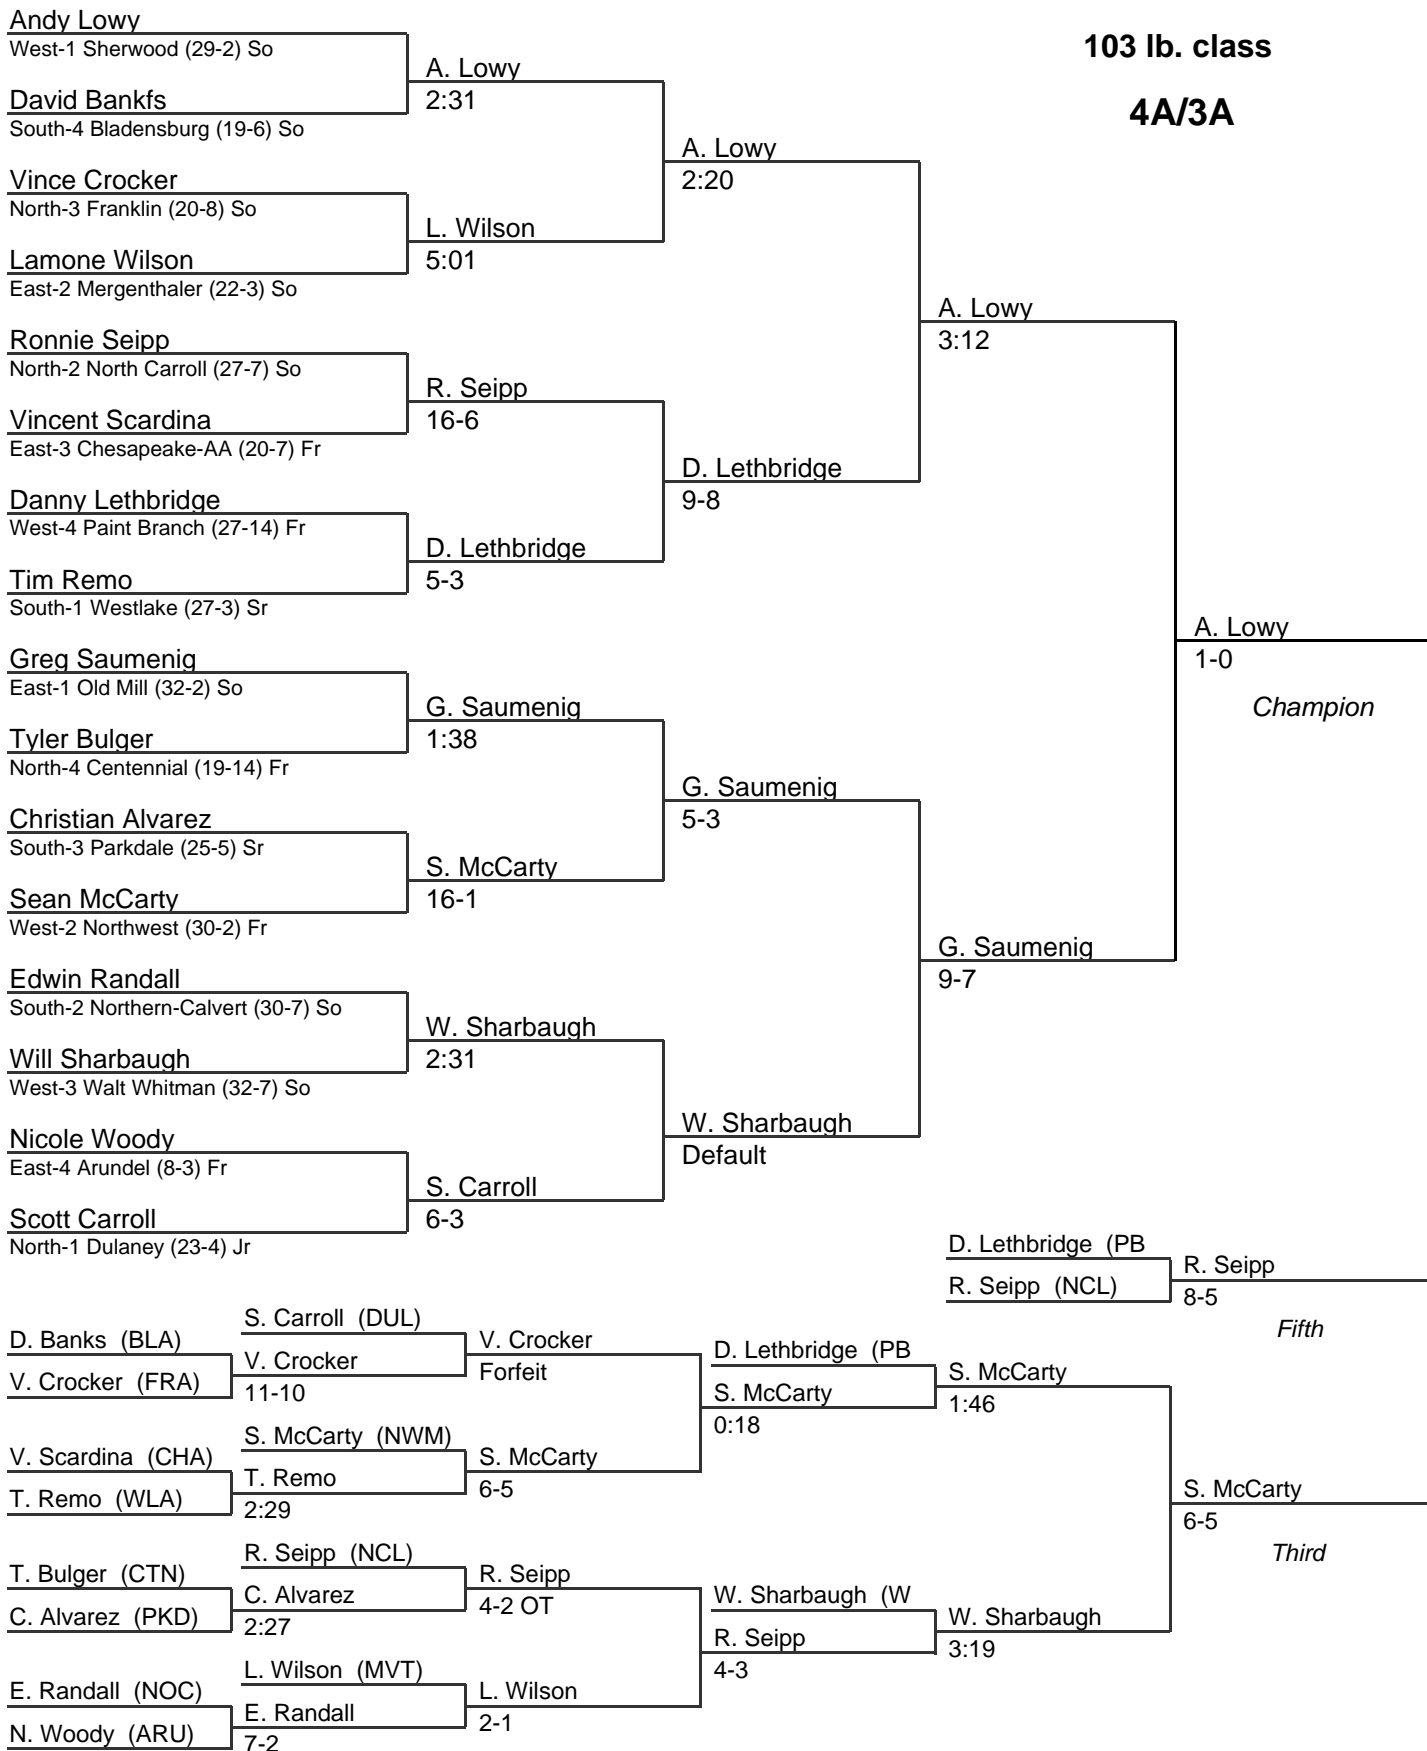

# MPSSAA State Wrestling Tournament

2005