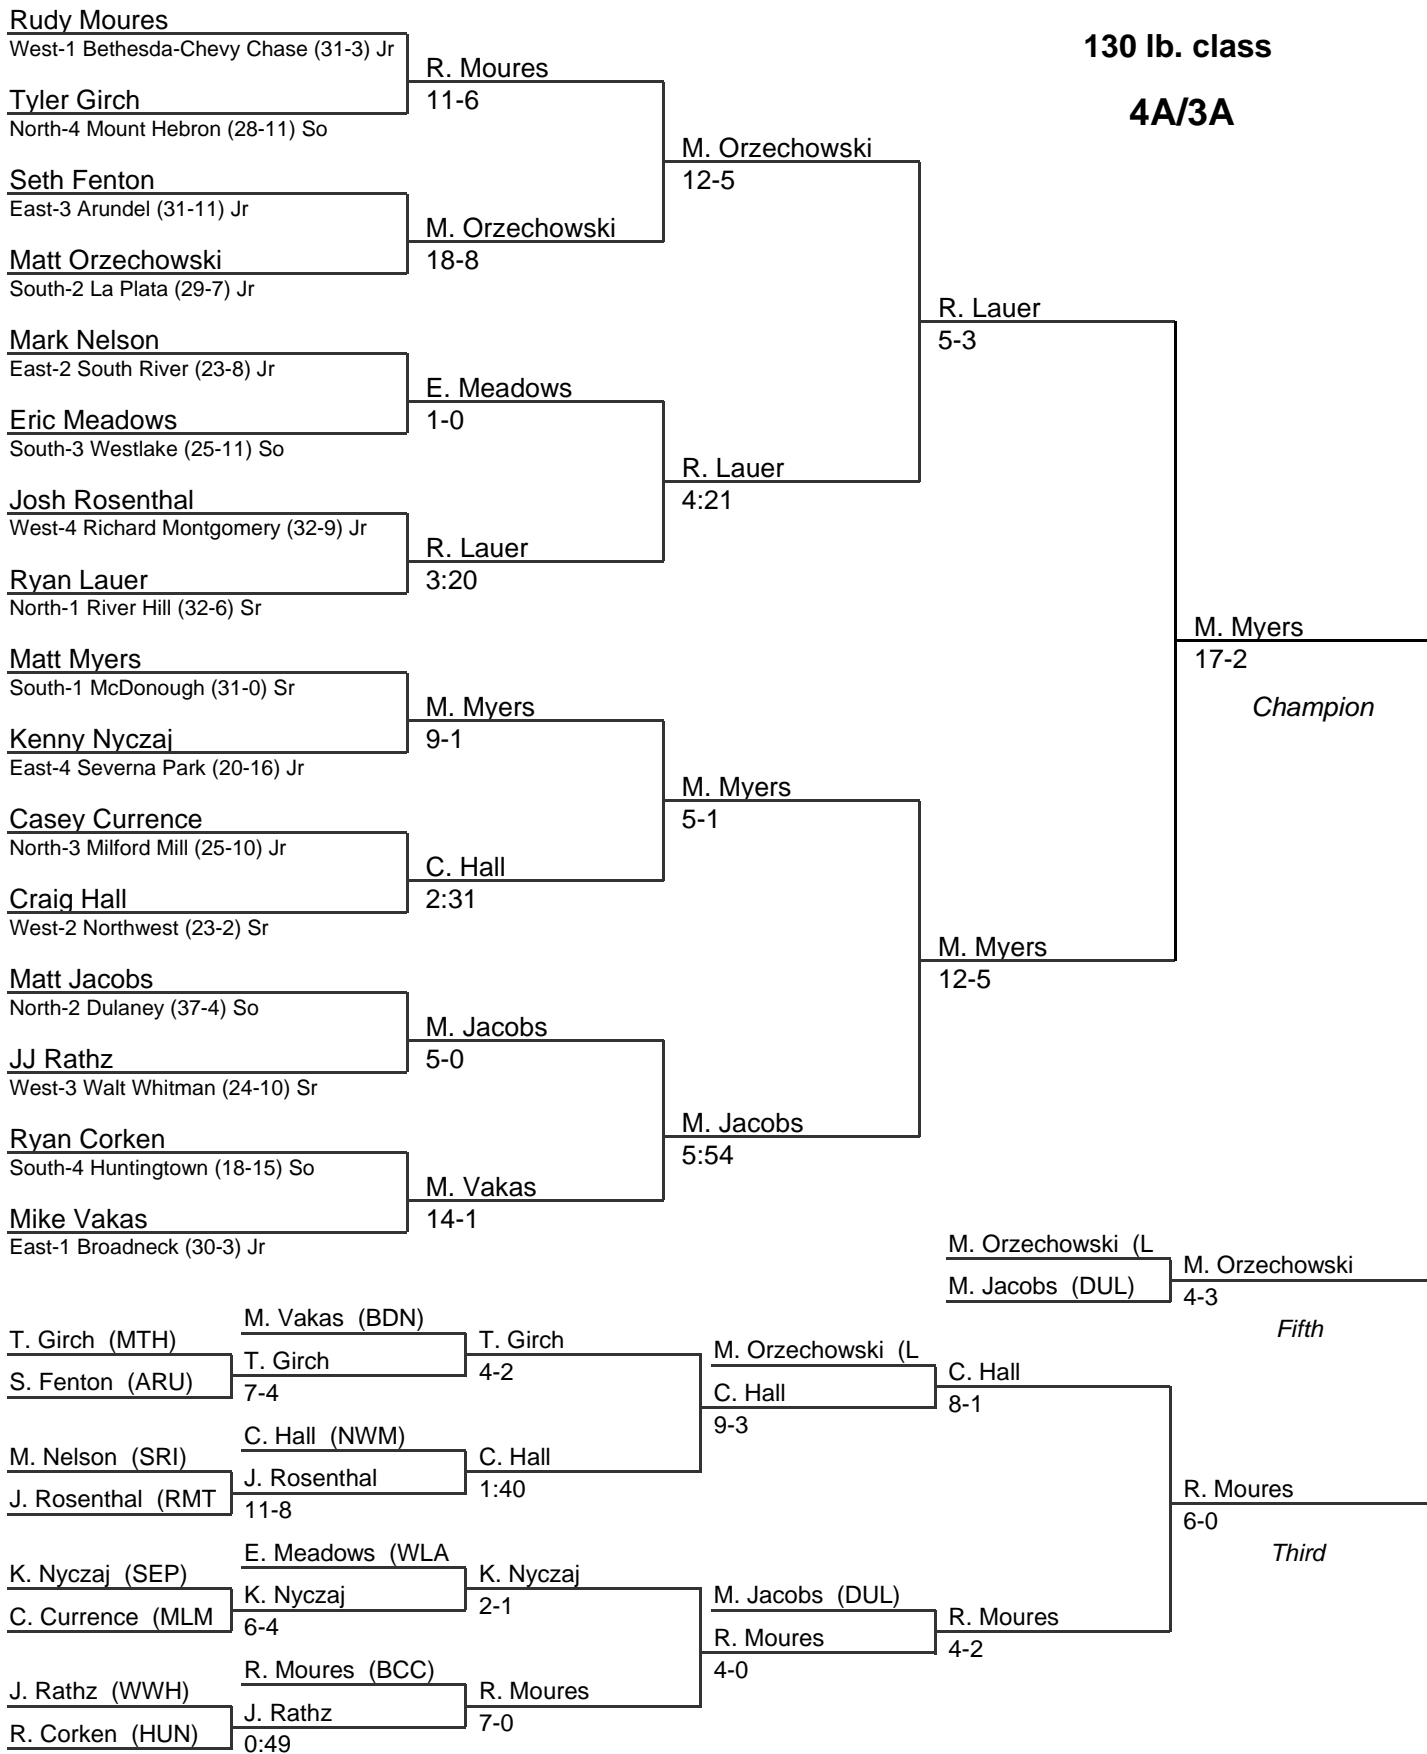

MPSSAA State Wrestling Tournament

2005

130 lb. class

4A/3A