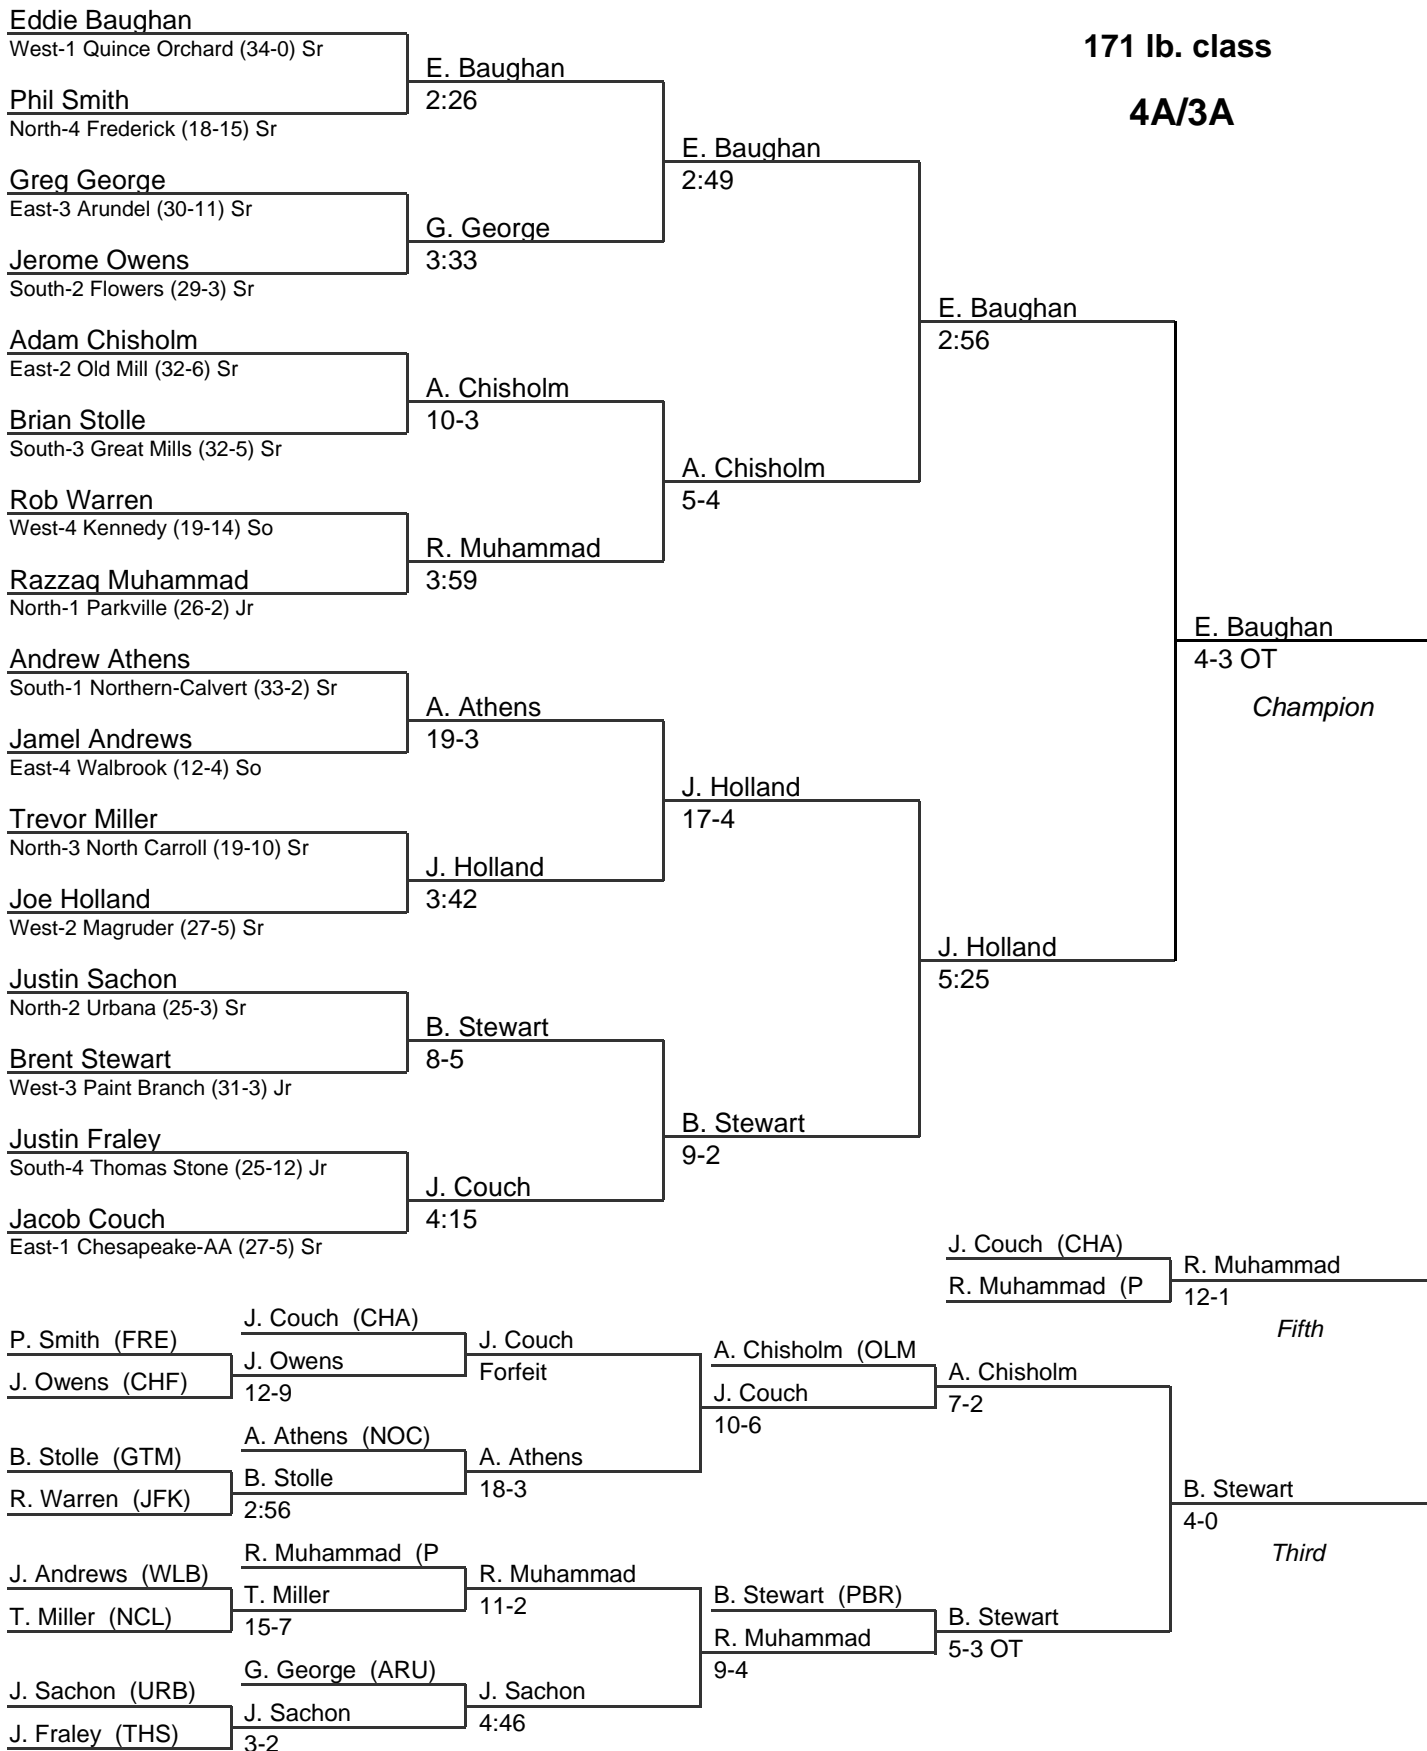

MPSSAA State Wrestling Tournament

2005

171 lb. class

4A/3A