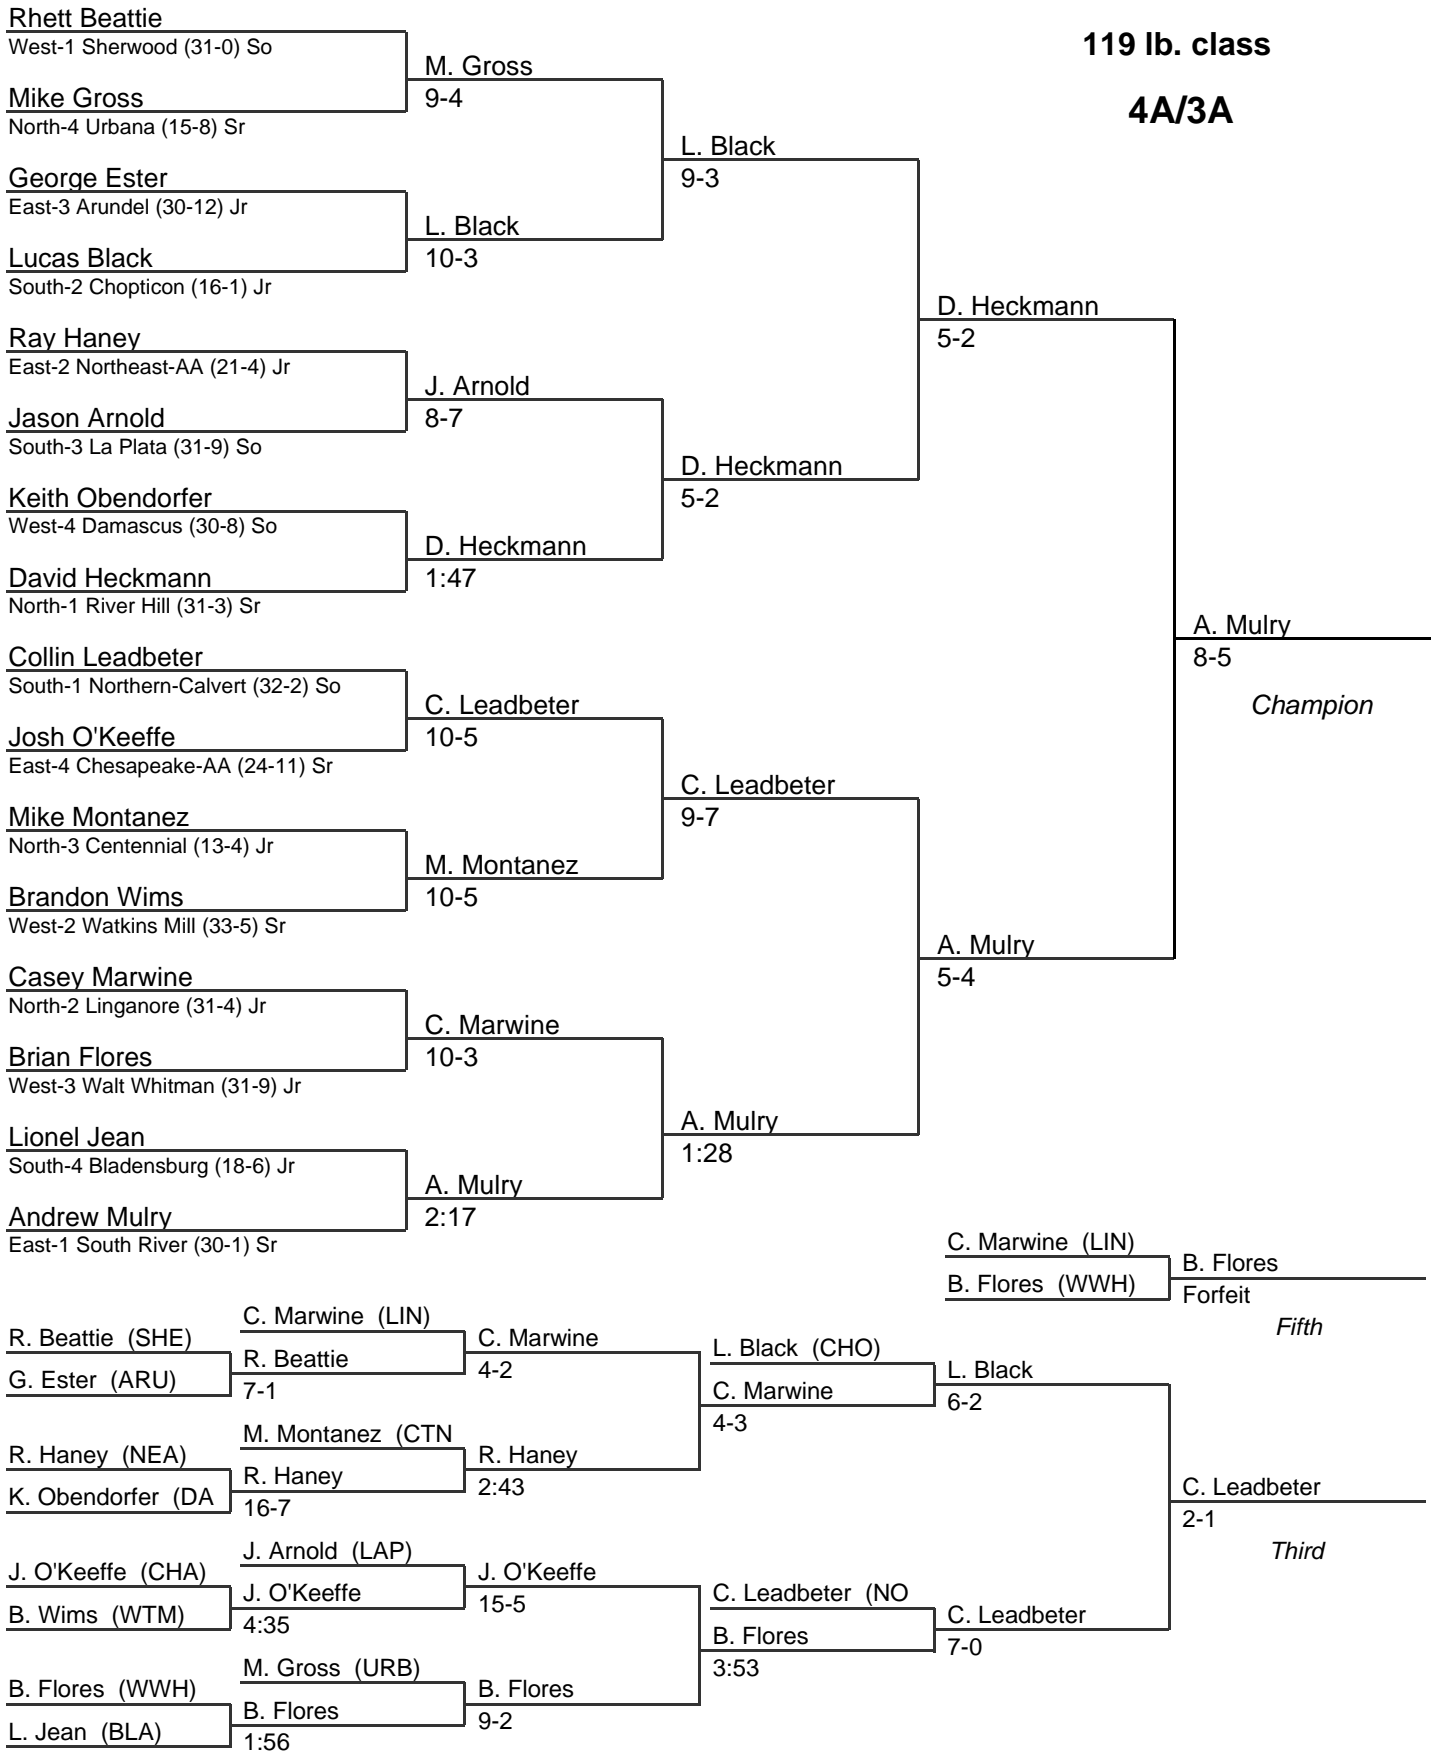

MPSSAA State Wrestling Tournament

2005

119 lb. class

4A/3A