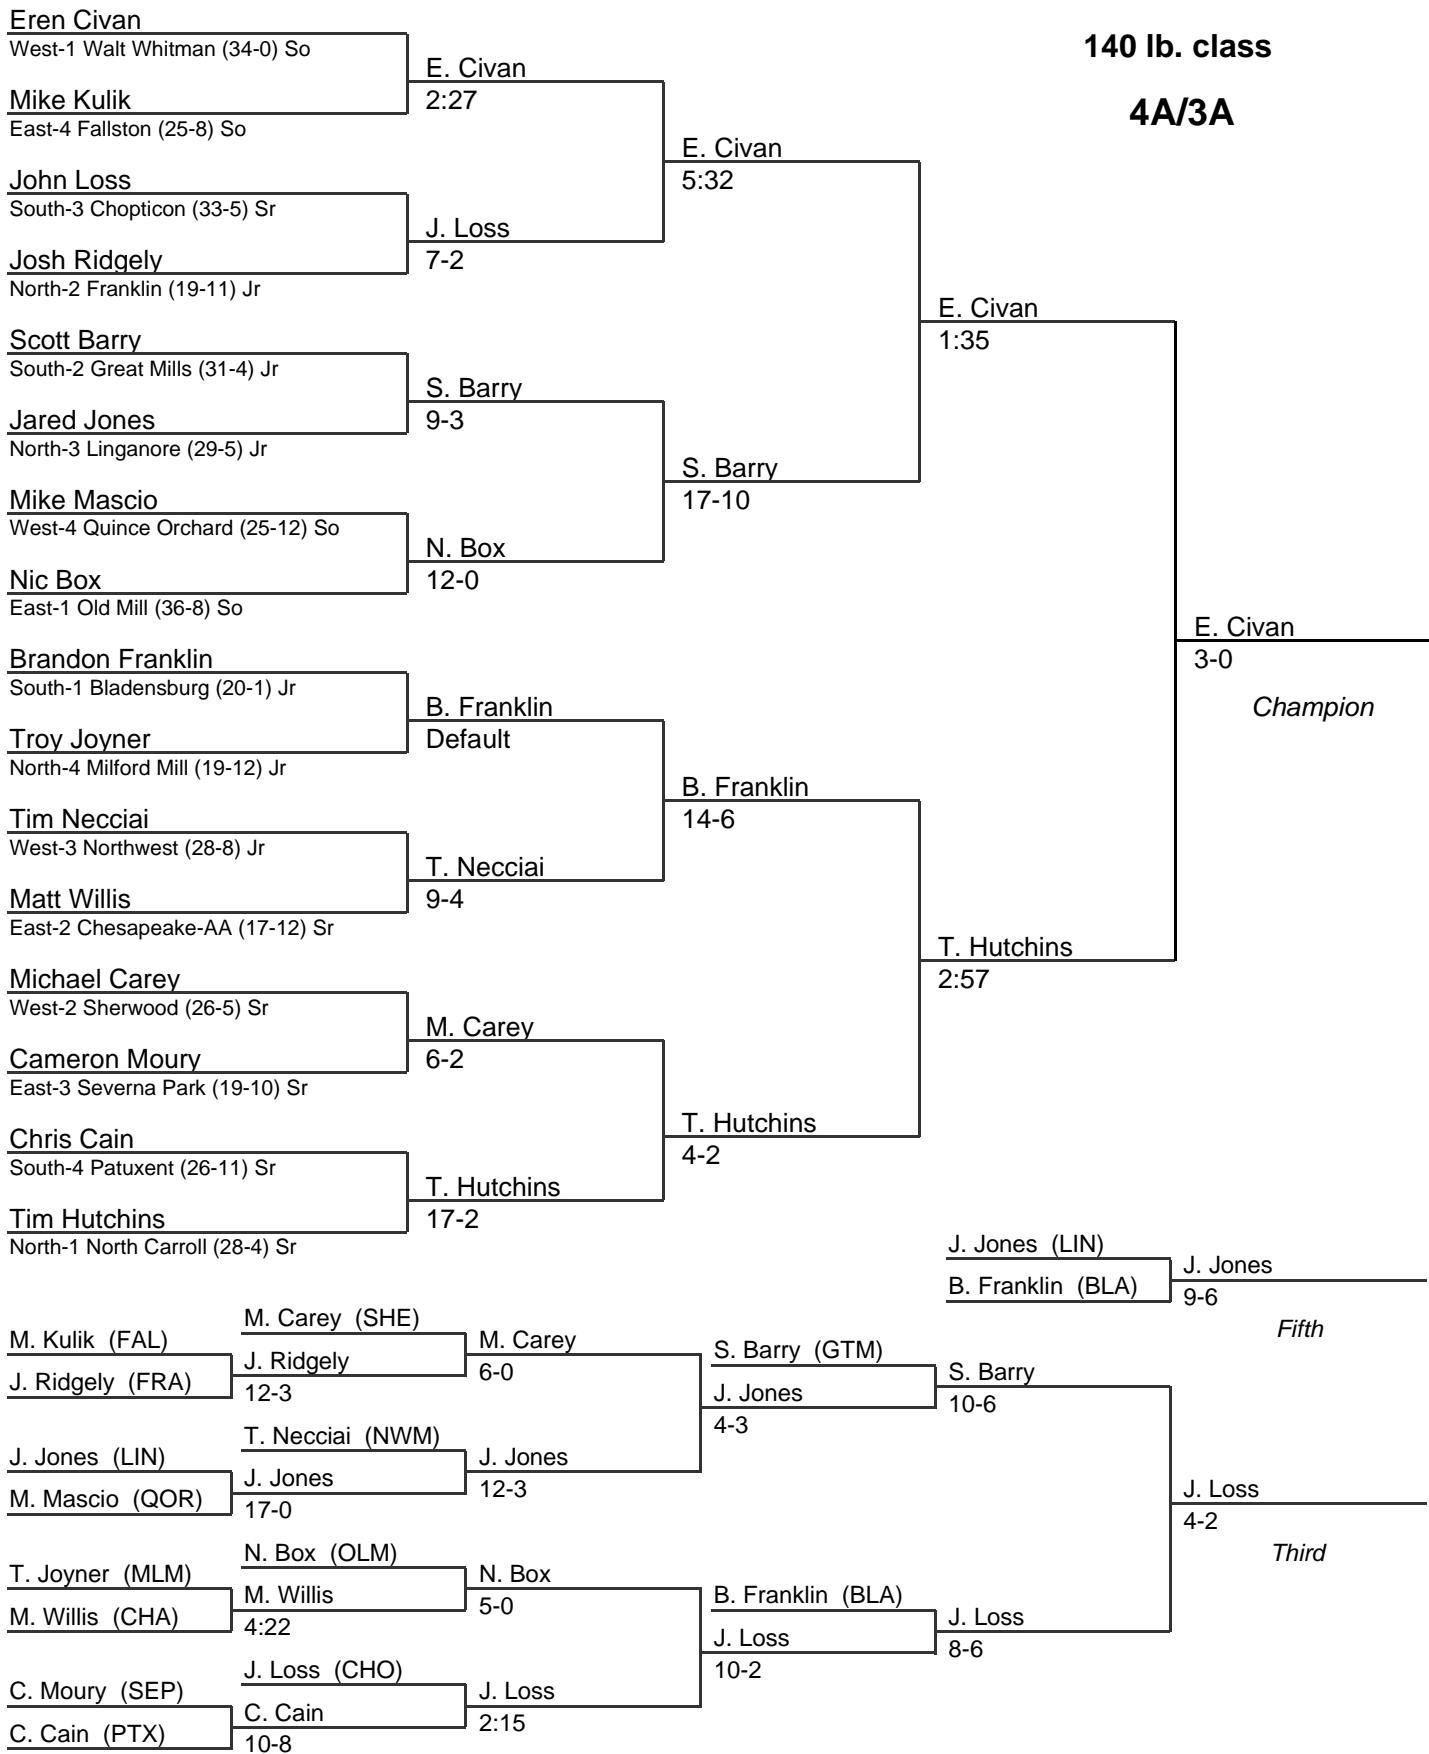

MPSSAA State Wrestling Tournament

2005