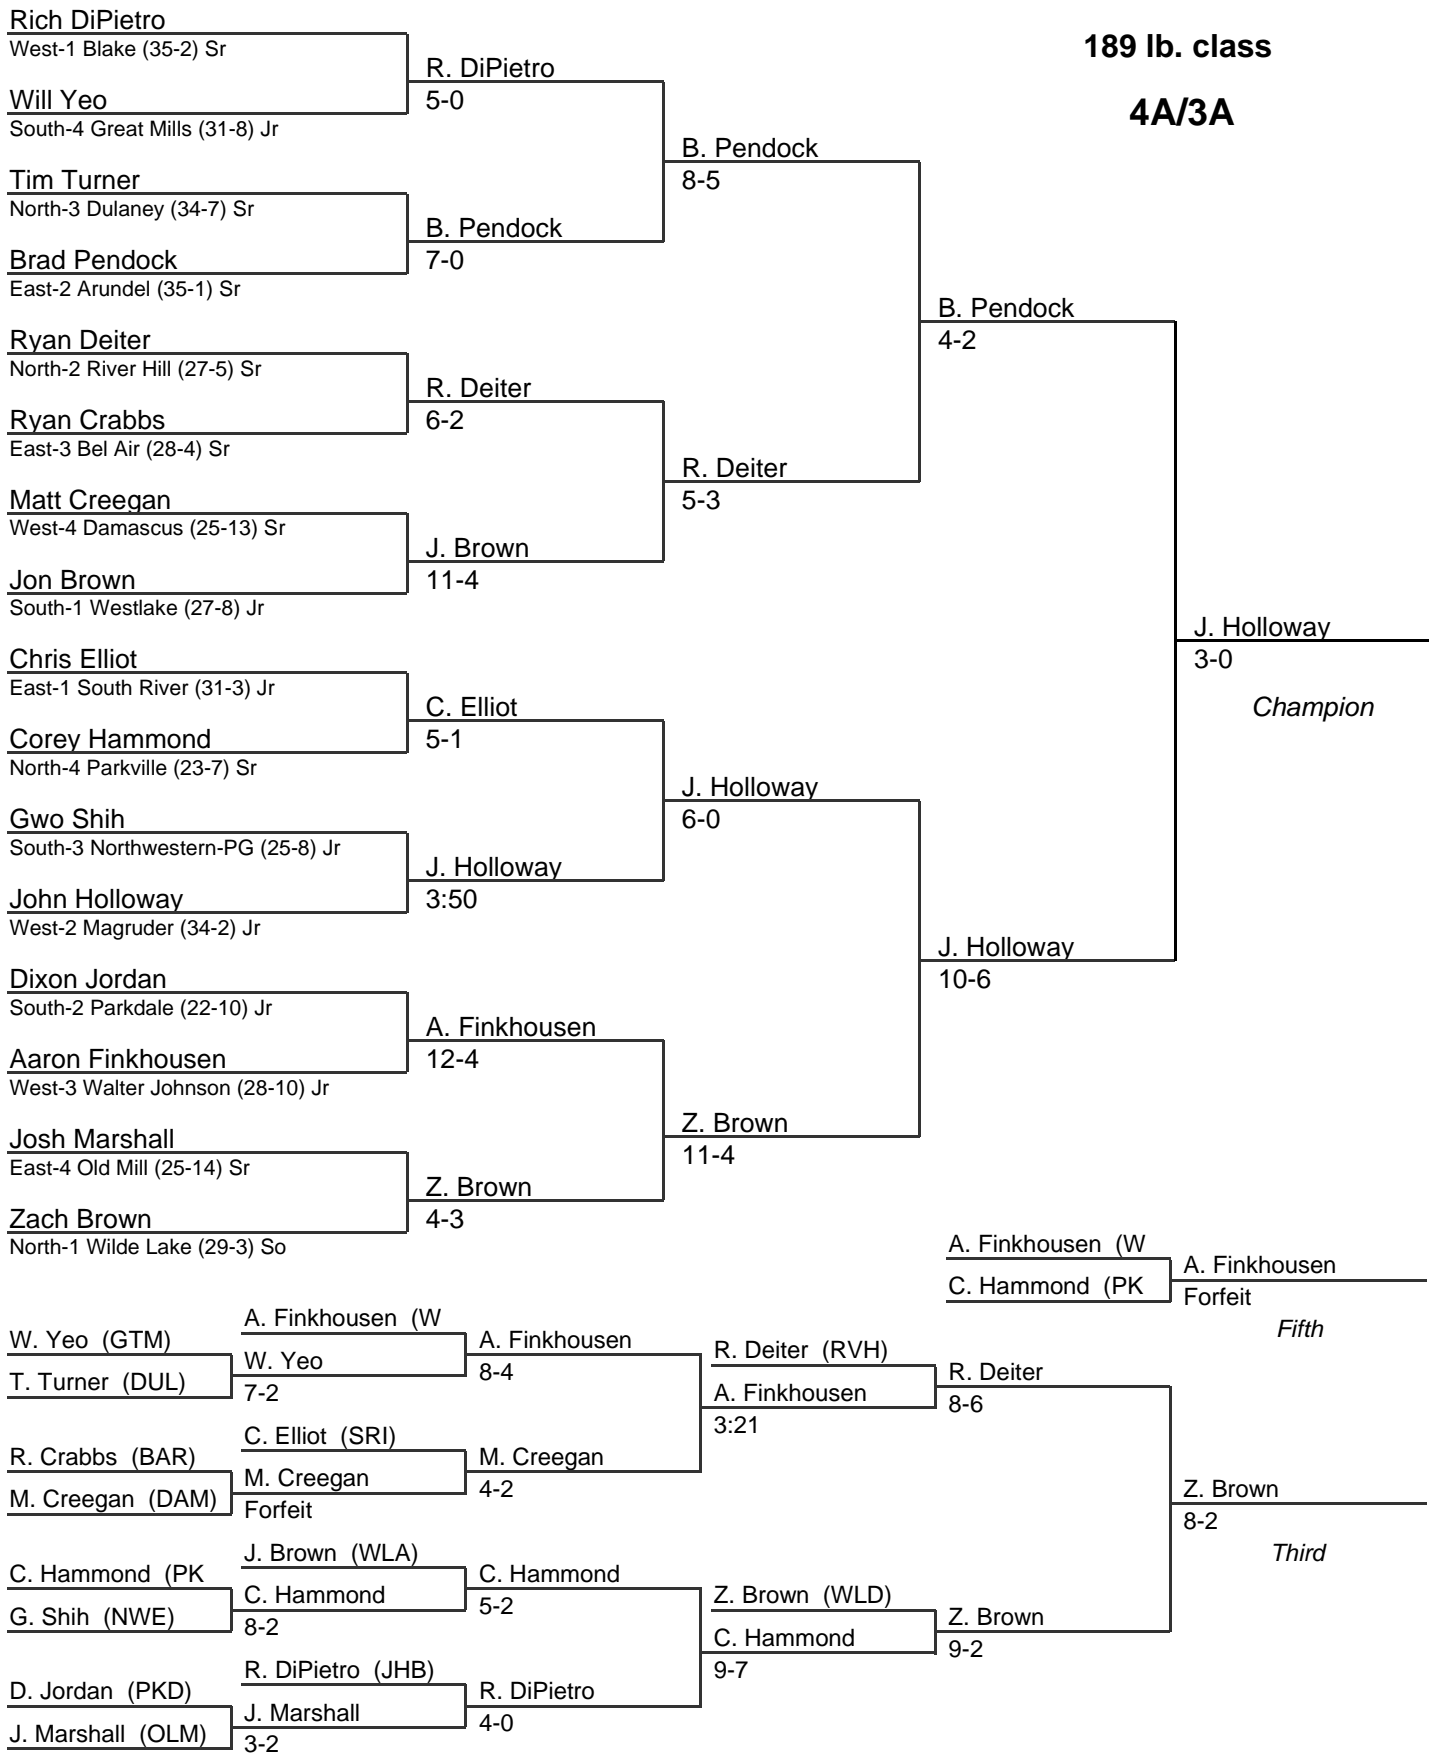

MPSSAA State Wrestling Tournament

2005

189 lb. class

4A/3A