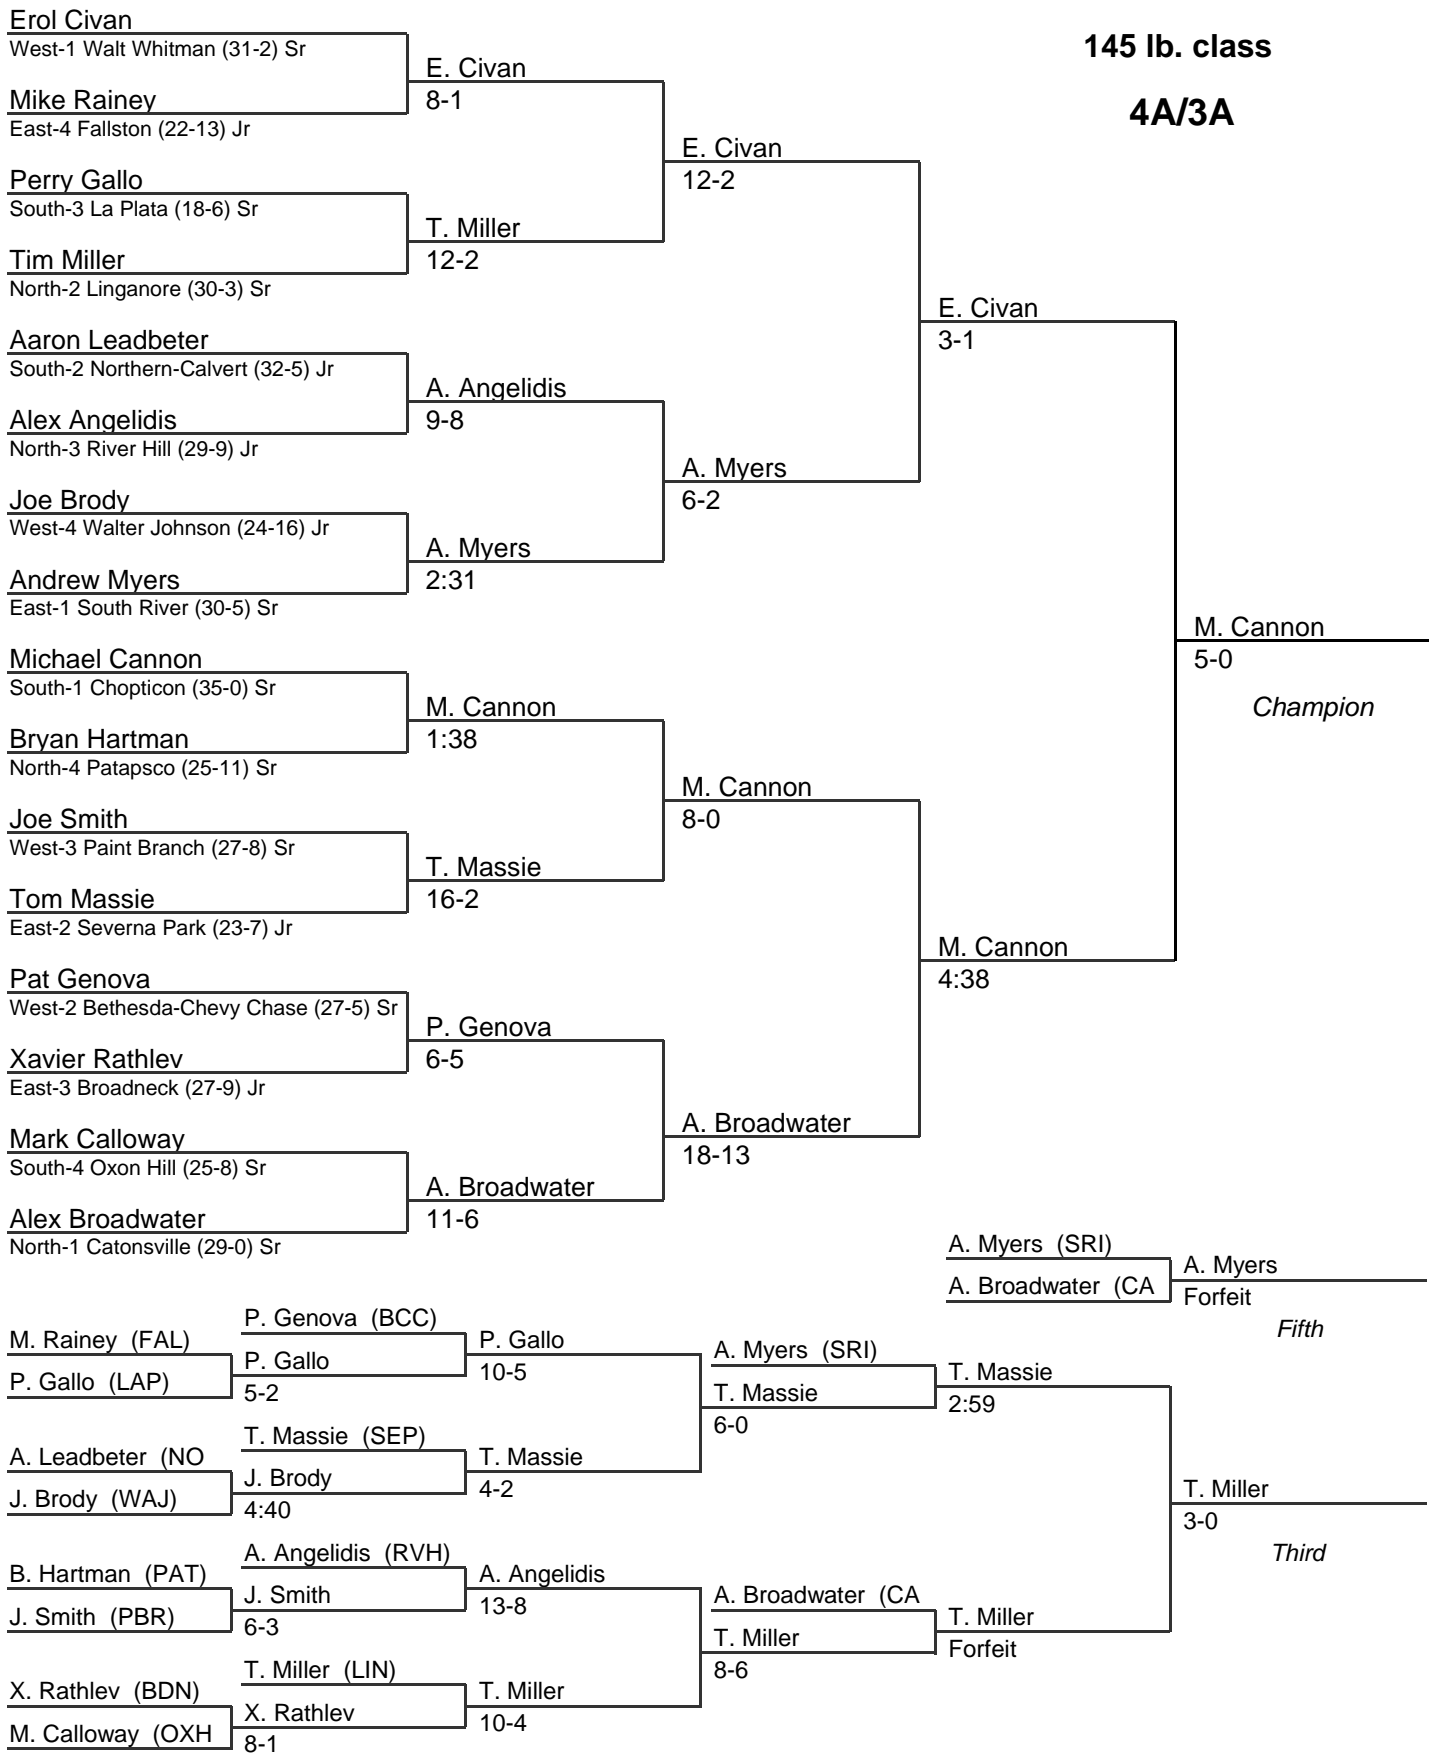

MPSSAA State Wrestling Tournament

2005