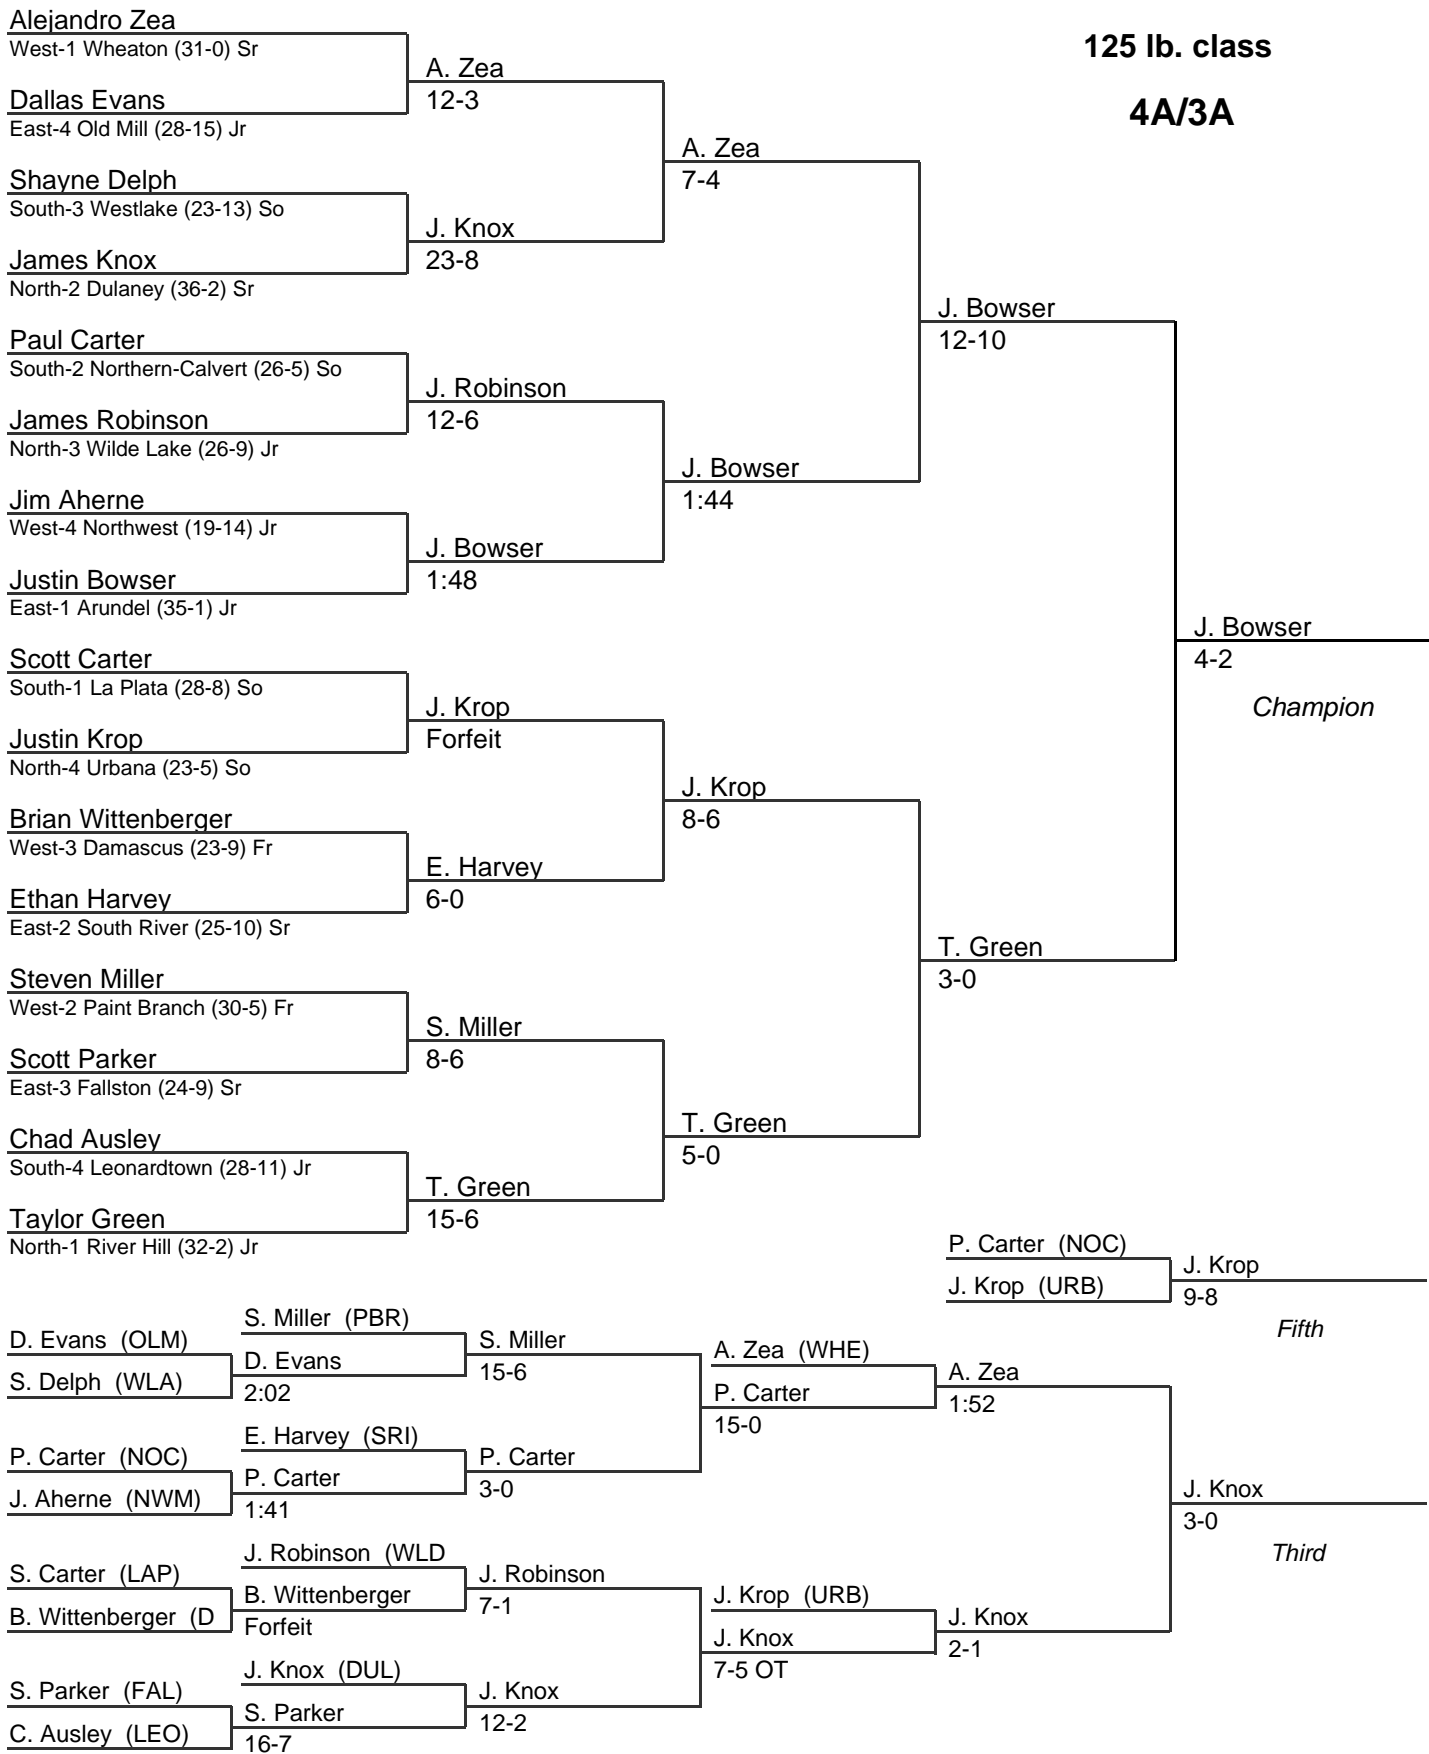

MPSSAA State Wrestling Tournament

2005