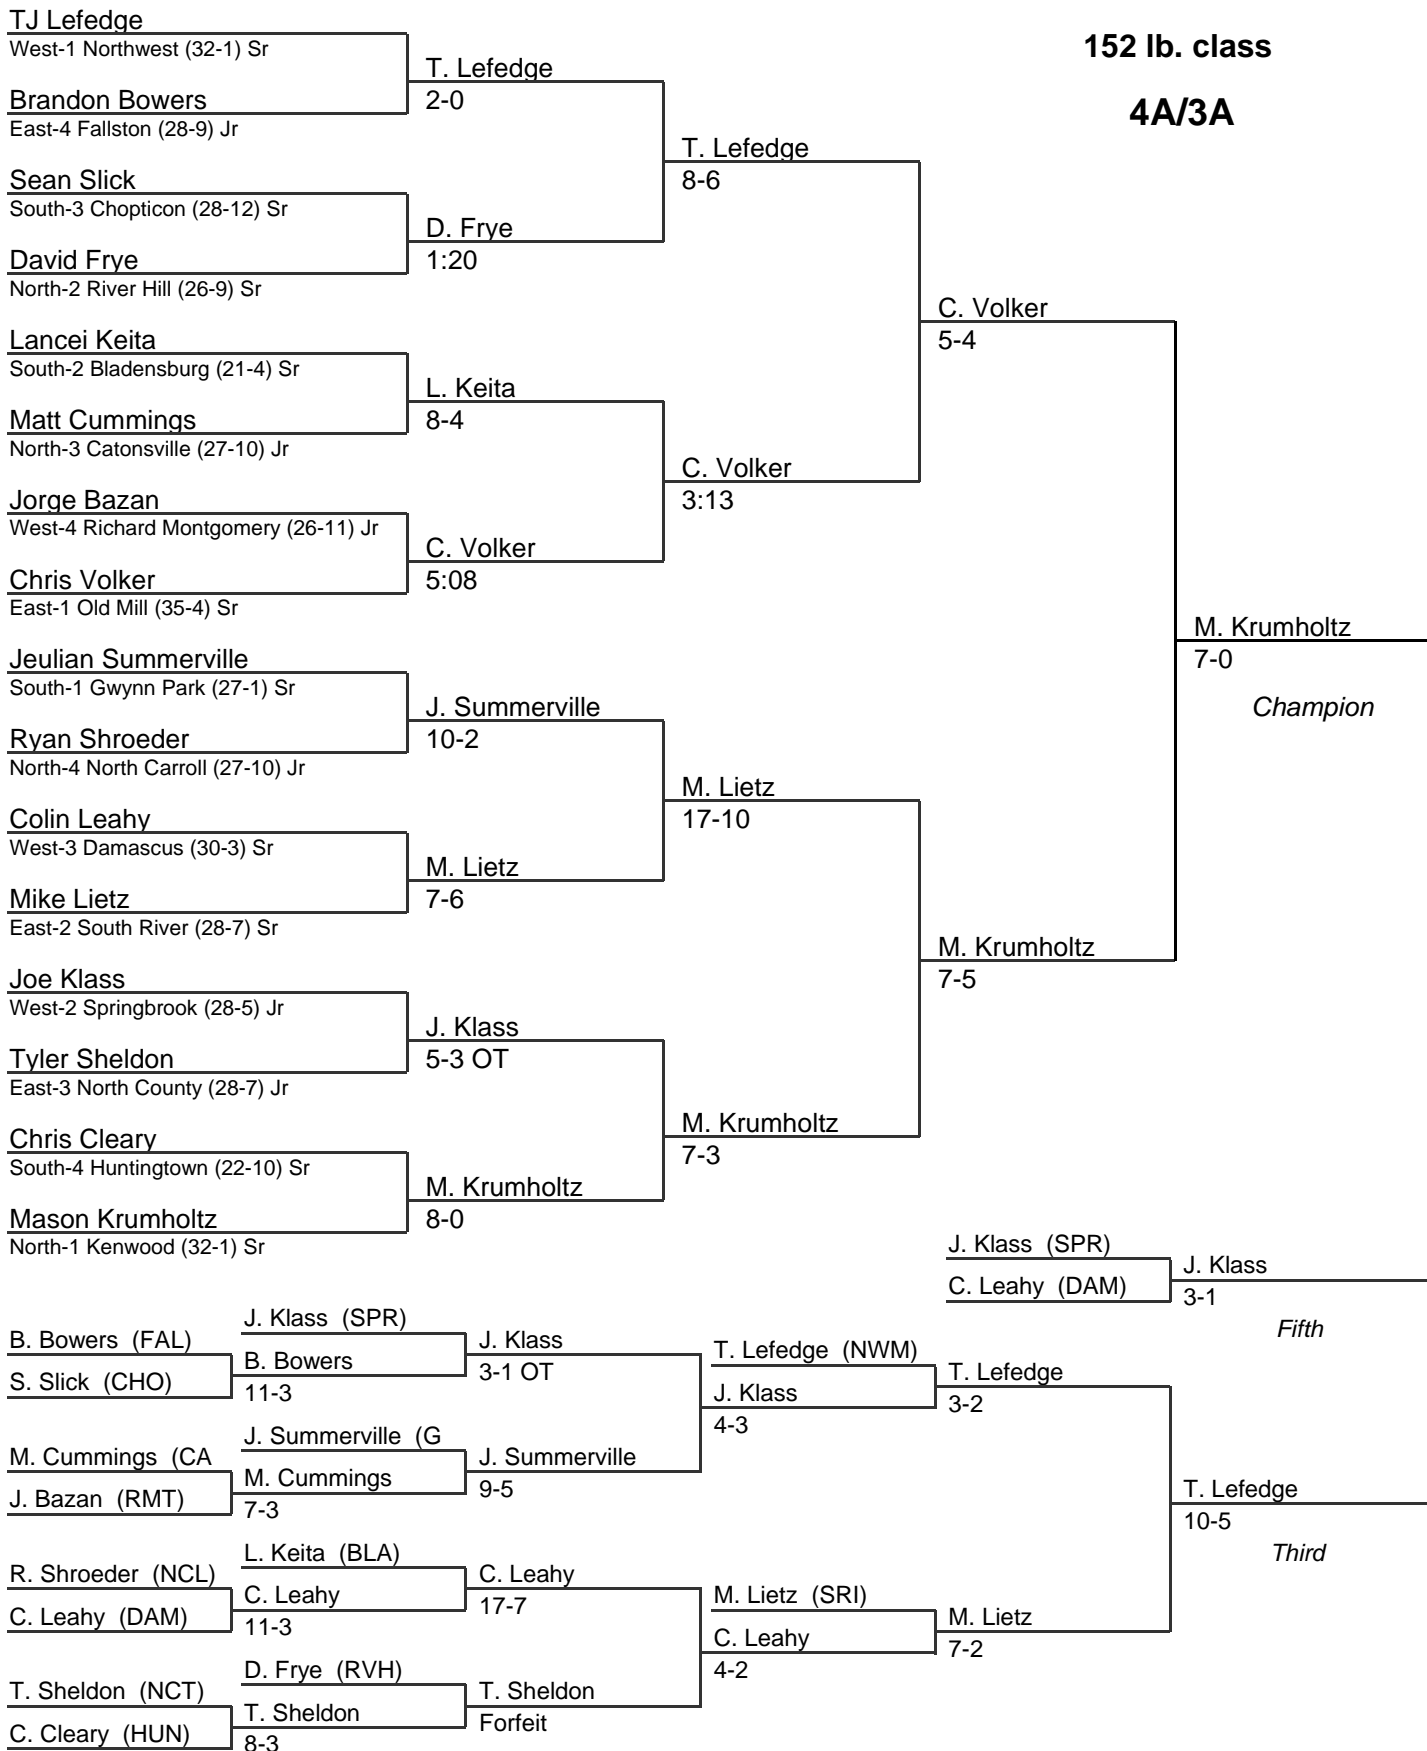

MPSSAA State Wrestling Tournament

2005

152 lb. class

4A/3A