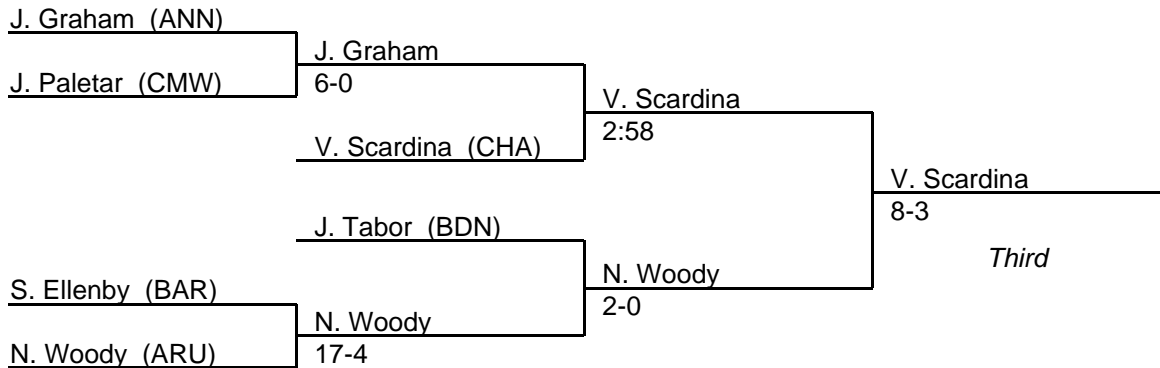

MPSSAA Regional Wrestling Tournament

2005 East Region 4A-3A

103 lb. class

MPSSAA Regional Wrestling Tournament

2005 East Region 4A-3A

112 lb. class

MPSSAA Regional Wrestling Tournament

2005 East Region 4A-3A