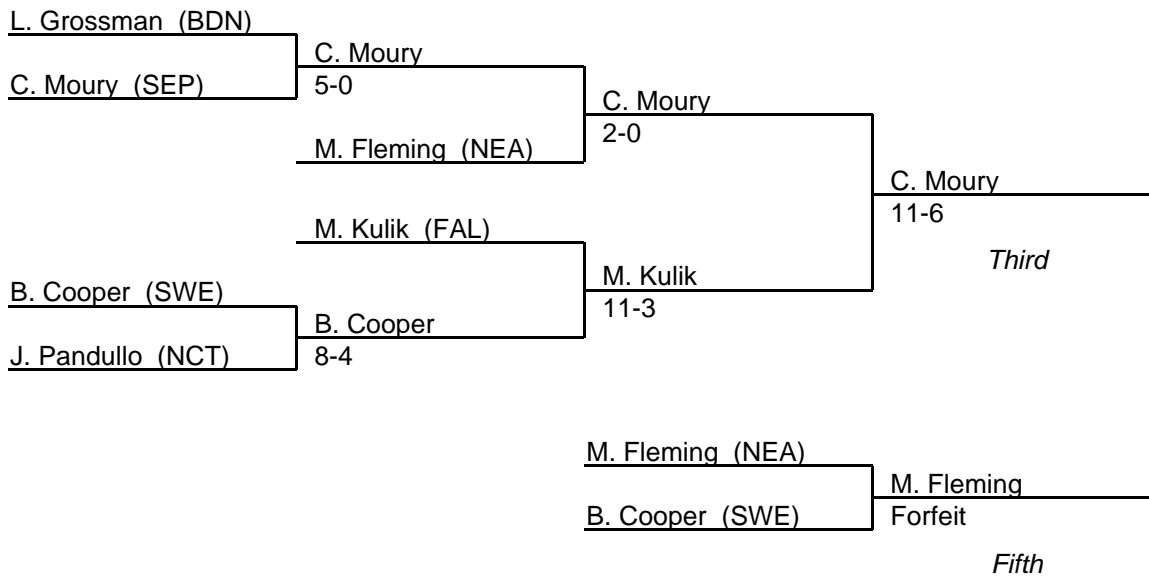

2005 East Region 4A-3A

135 lb. class

MPSSAA Regional Wrestling Tournament

2005 East Region 4A-3A

140 lb. class

MPSSAA Regional Wrestling Tournament

2005 East Region 4A-3A

145 lb. class