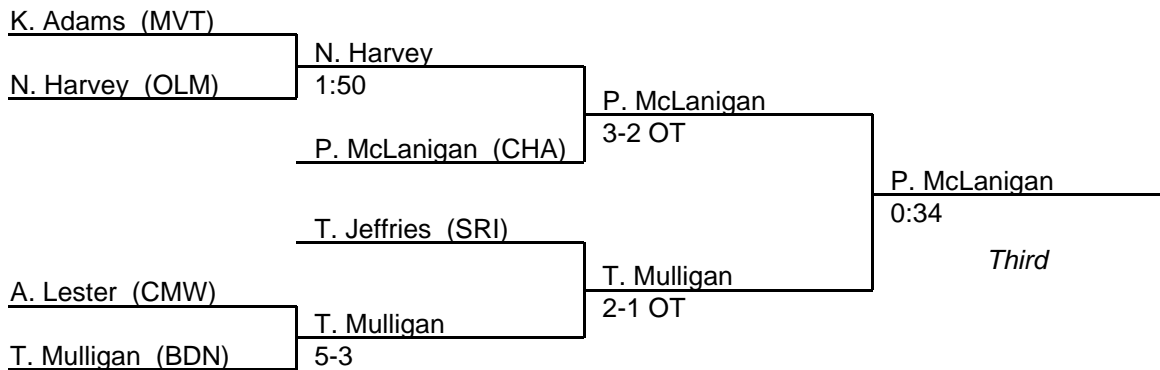

171 lb. class

MPSSAA Regional Wrestling Tournament

2005 East Region 4A-3A

189 lb. class

MPSSAA Regional Wrestling Tournament

2005 East Region 4A-3A

215 lb. class

MPSSAA Regional Wrestling Tournament