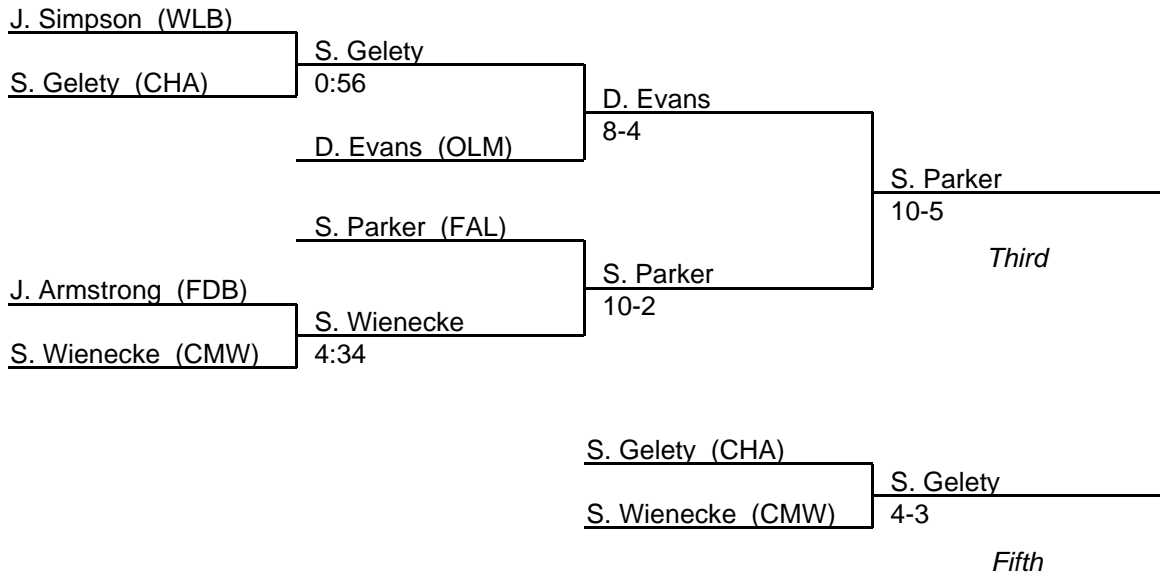

MPSSAA Regional Wrestling Tournament

2005 East Region 4A-3A

125 lb. class