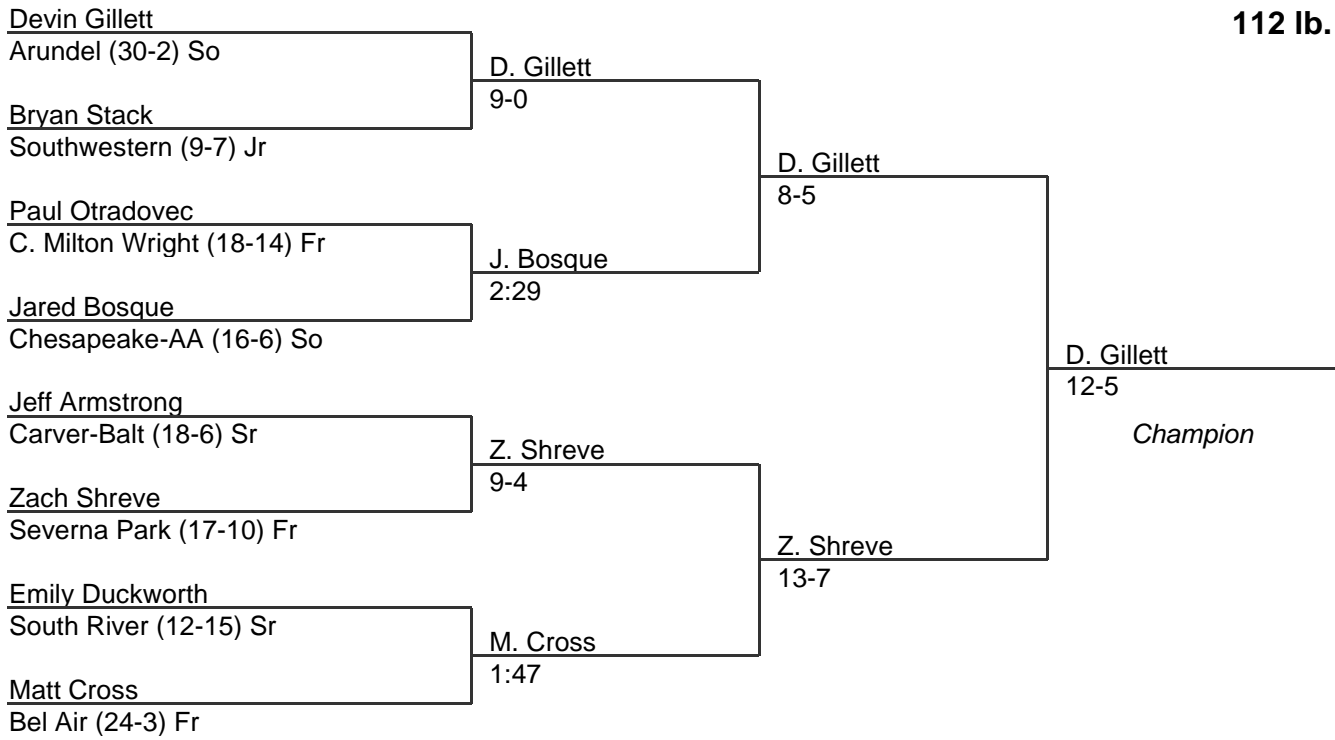

MPSSAA Regional Wrestling Tournament

2005 East Region 4A-3A

103 lb. class

MPSSAA Regional Wrestling Tournament

2005 East Region 4A-3A

112 lb. class

MPSSAA Regional Wrestling Tournament

2005 East Region 4A-3A