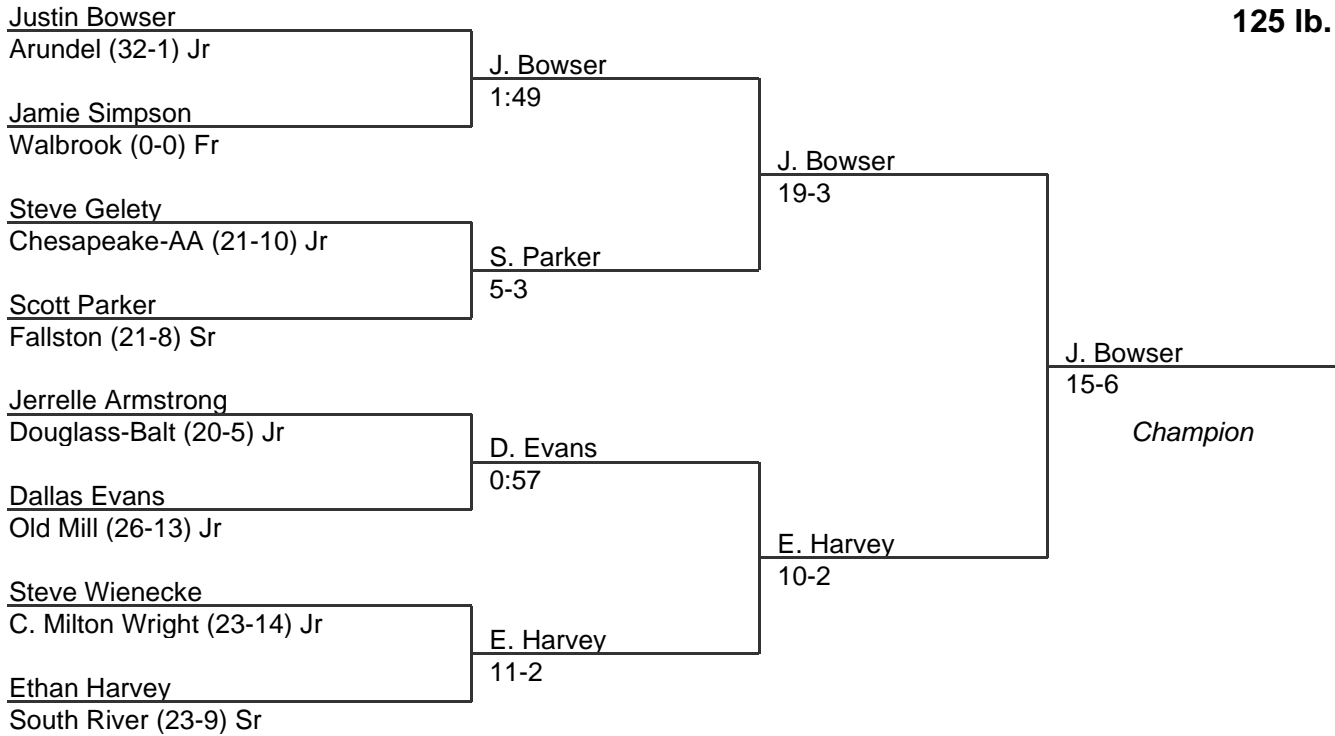

MPSSAA Regional Wrestling Tournament

2005 East Region 4A-3A

125 lb. class