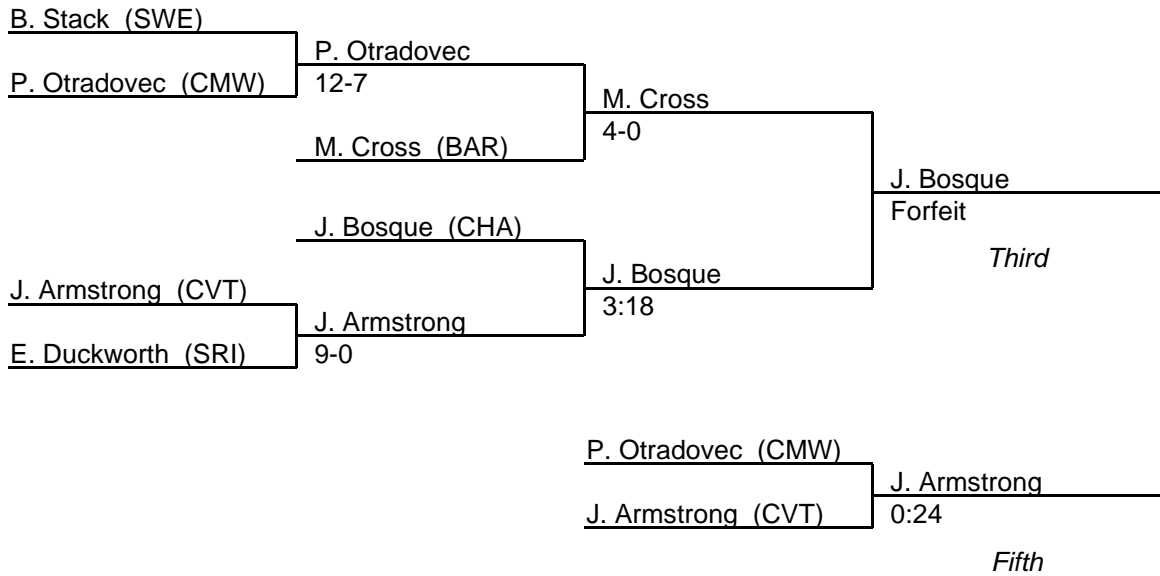

MPSSAA Regional Wrestling Tournament

2005 East Region 4A-3A

103 lb. class

MPSSAA Regional Wrestling Tournament

2005 East Region 4A-3A

112 lb. class

MPSSAA Regional Wrestling Tournament

2005 East Region 4A-3A