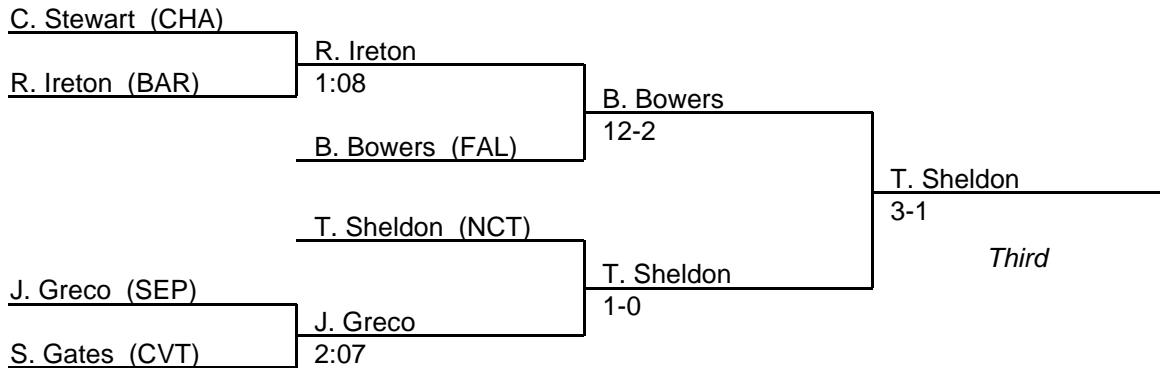

MPSSAA Regional Wrestling Tournament

2005 East Region 4A-3A

152 lb. class