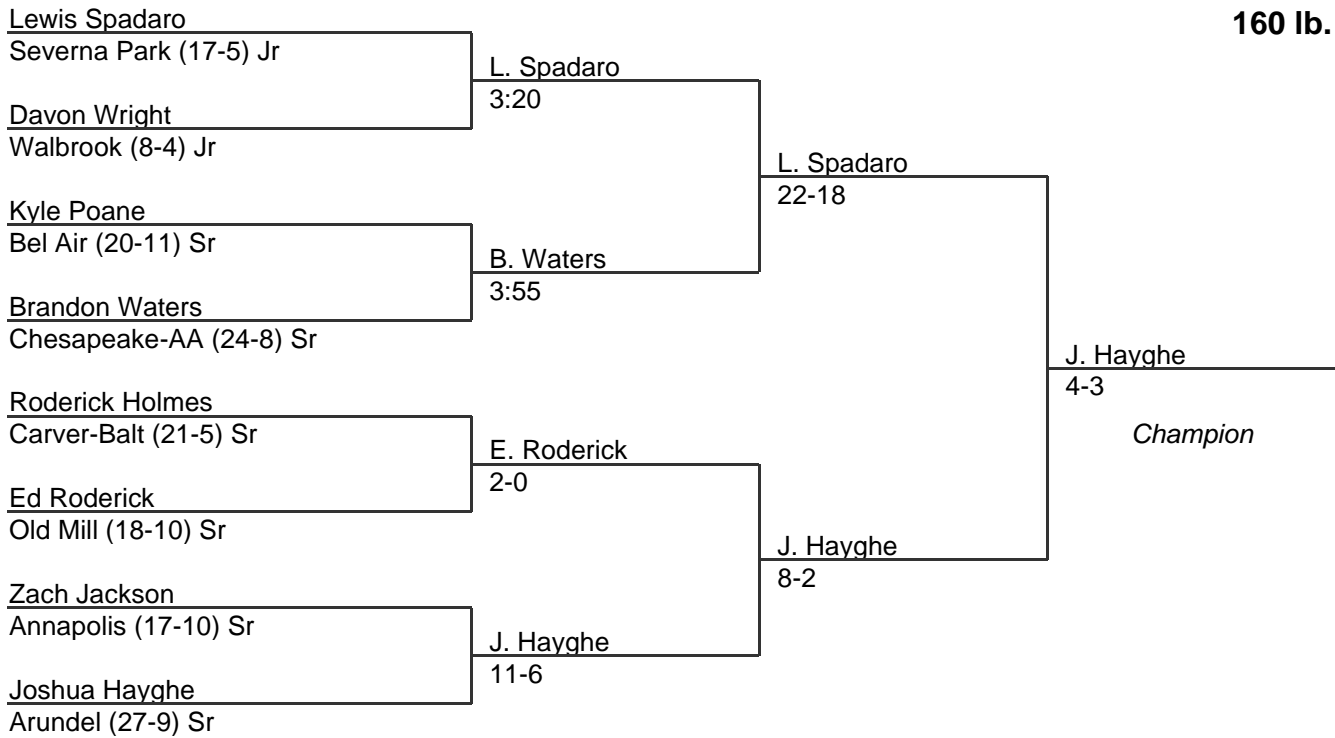

MPSSAA Regional Wrestling Tournament

2005 East Region 4A-3A

152 lb. class

MPSSAA Regional Wrestling Tournament

2005 East Region 4A-3A

160 lb. class

MPSSAA Regional Wrestling Tournament

2005 East Region 4A-3A