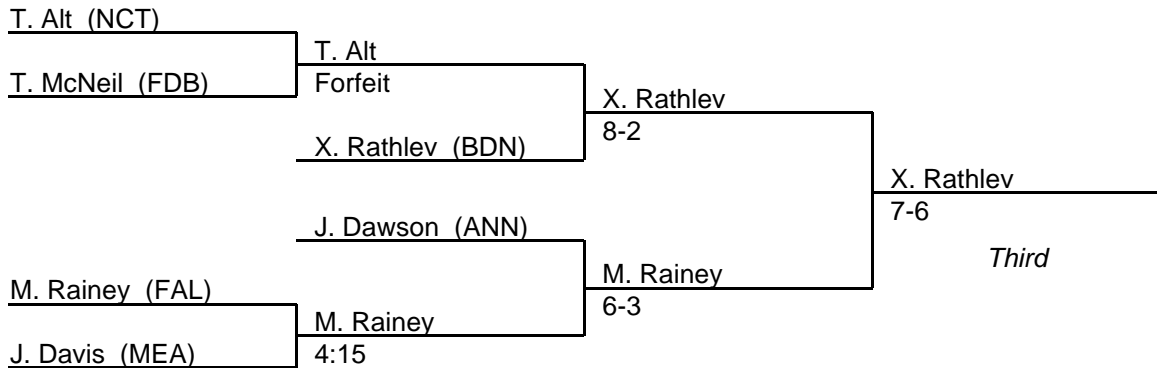

2005 East Region 4A-3A

135 lb. class

MPSSAA Regional Wrestling Tournament

2005 East Region 4A-3A

140 lb. class

MPSSAA Regional Wrestling Tournament

2005 East Region 4A-3A

145 lb. class