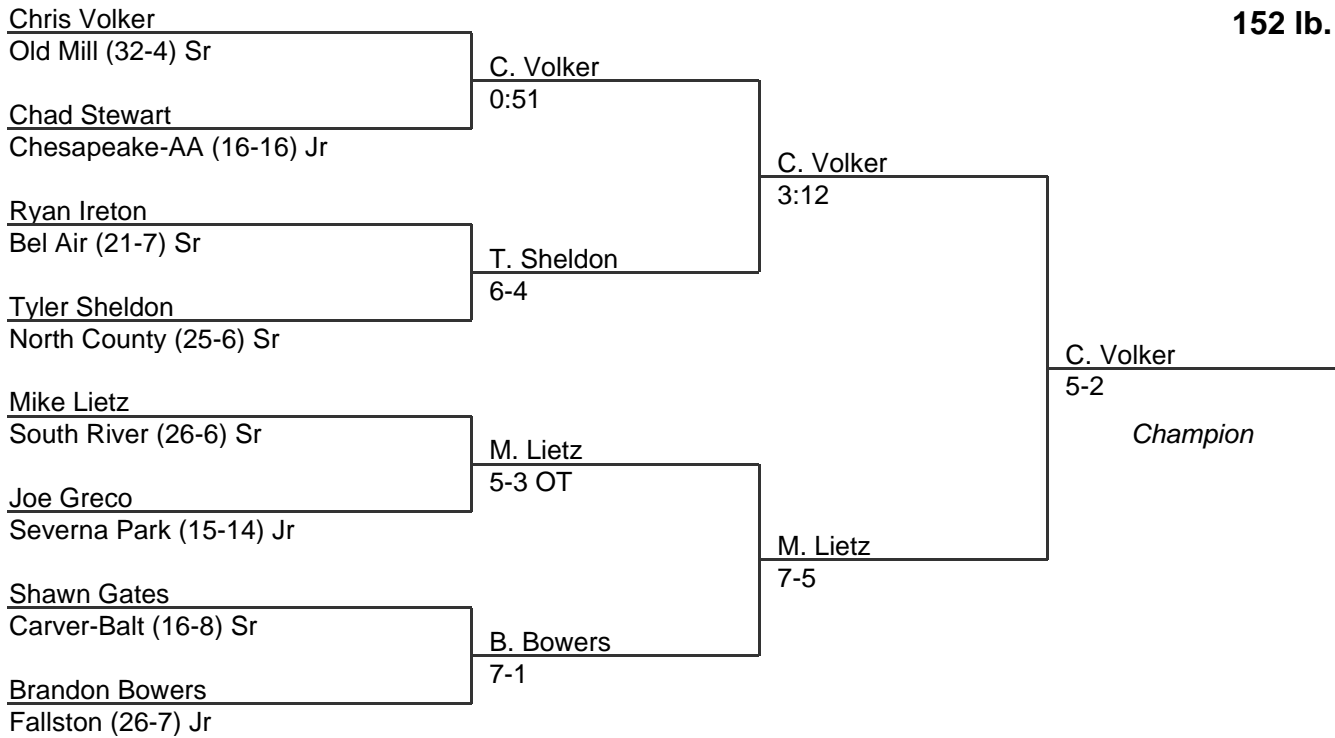

MPSSAA Regional Wrestling Tournament

2005 East Region 4A-3A

152 lb. class