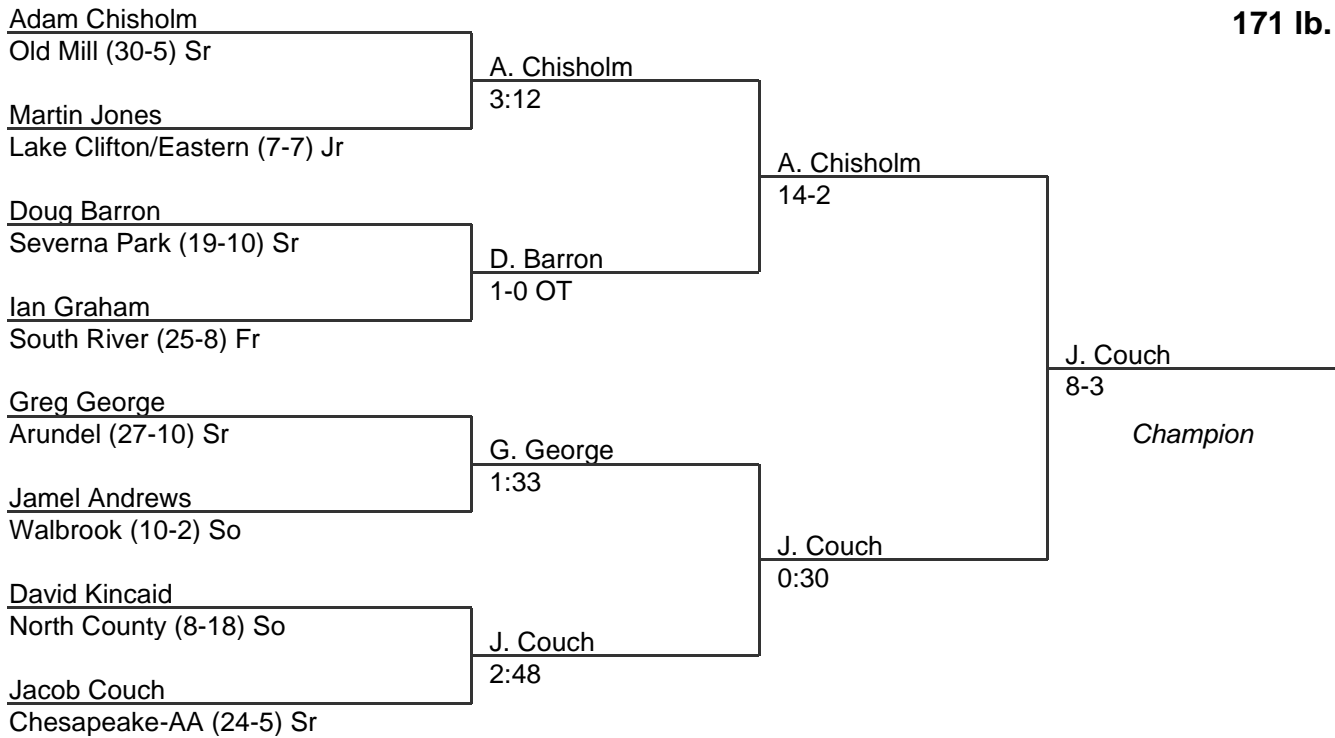

MPSSAA Regional Wrestling Tournament

2005 East Region 4A-3A

171 lb. class