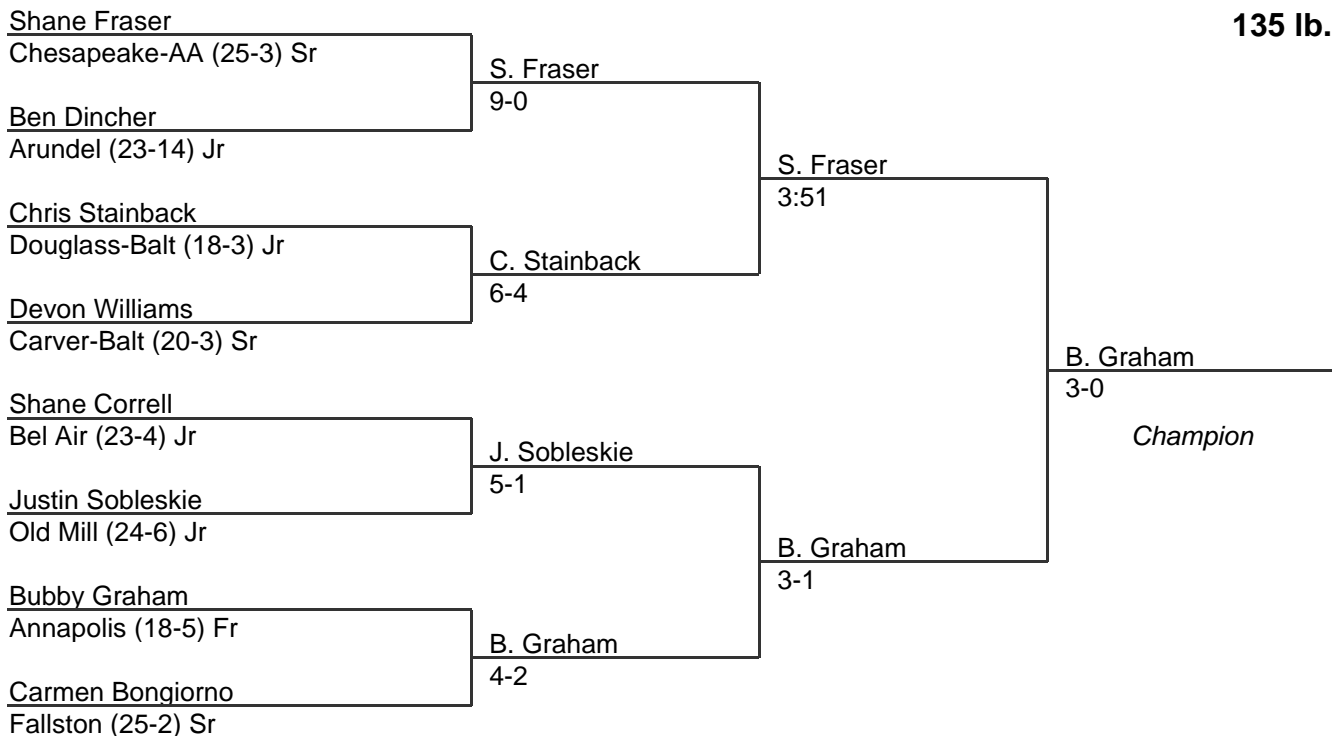

MPSSAA Regional Wrestling Tournament

2005 East Region 4A-3A

135 lb. class