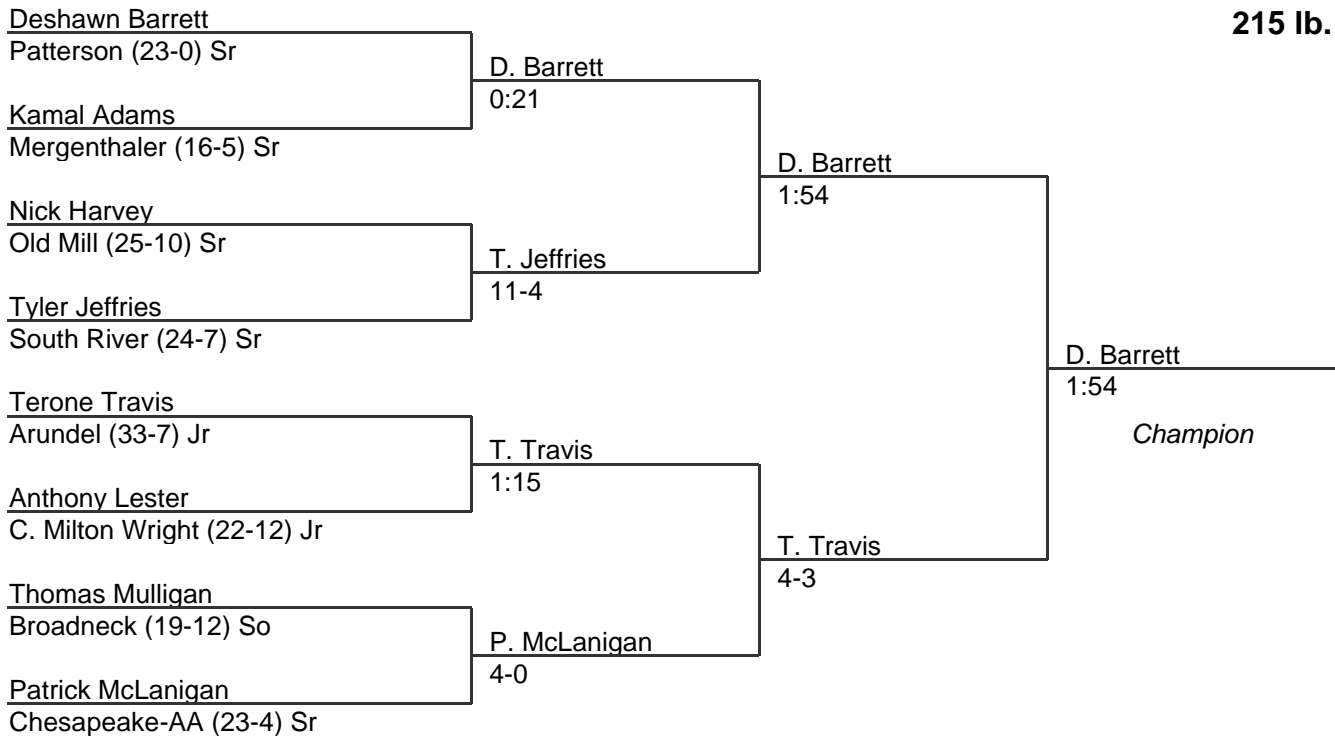

171 lb. class

MPSSAA Regional Wrestling Tournament

2005 East Region 4A-3A

189 lb. class

MPSSAA Regional Wrestling Tournament

2005 East Region 4A-3A

215 lb. class

MPSSAA Regional Wrestling Tournament