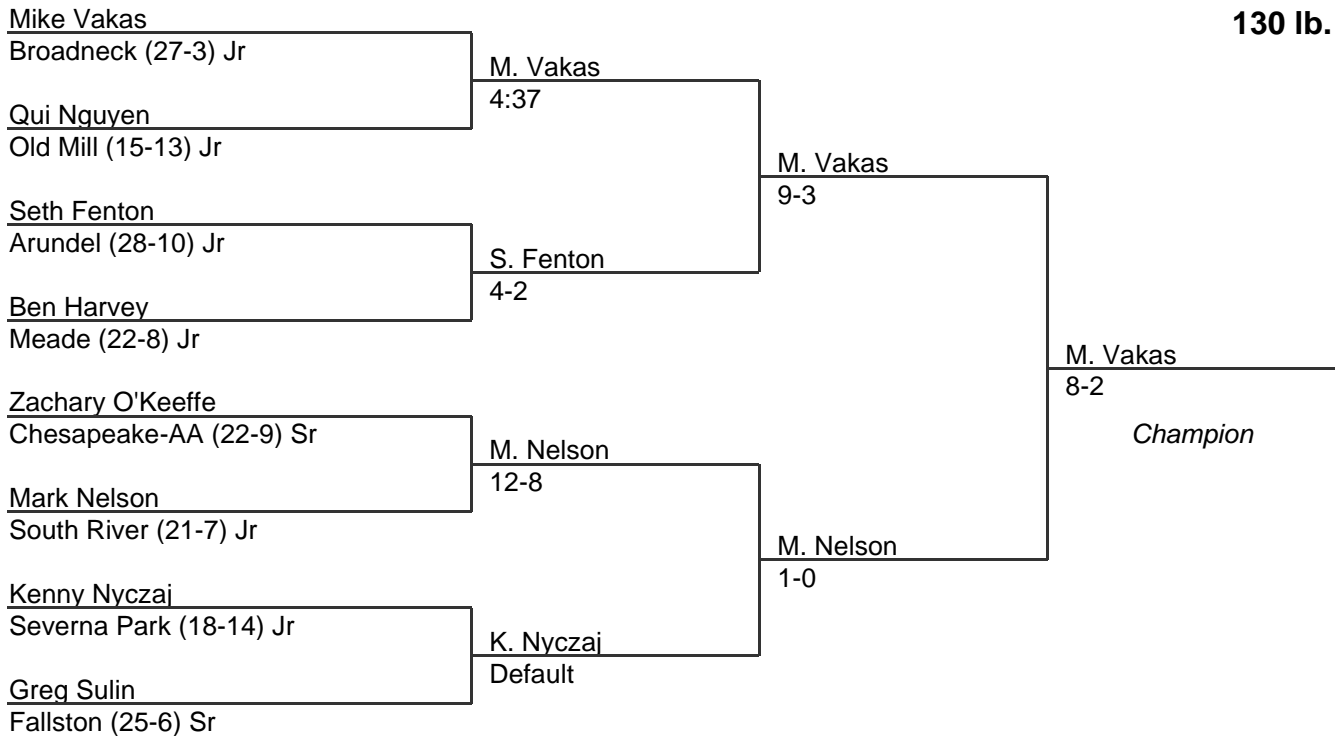

119 lb. class

MPSSAA Regional Wrestling Tournament

2005 East Region 4A-3A

125 lb. class

MPSSAA Regional Wrestling Tournament

2005 East Region 4A-3A

130 lb. class

MPSSAA Regional Wrestling Tournament