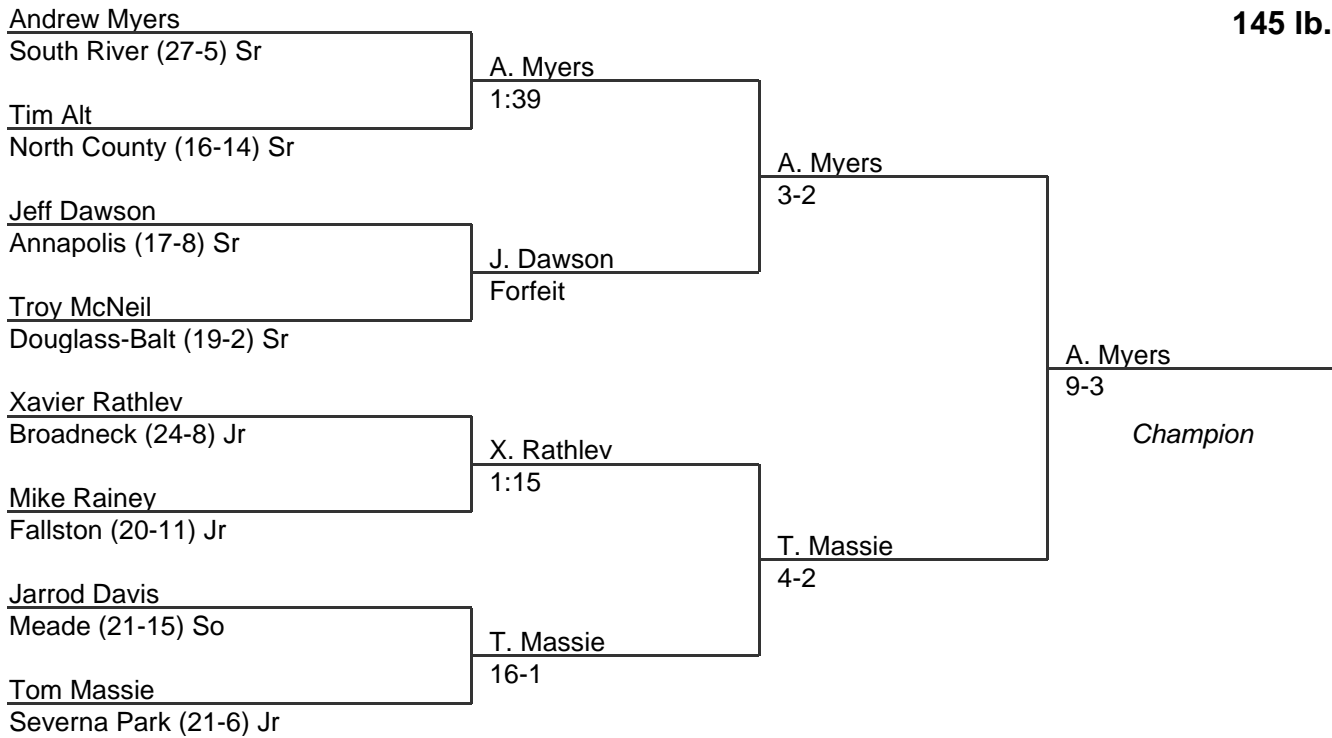

2005 East Region 4A-3A

135 lb. class

MPSSAA Regional Wrestling Tournament

2005 East Region 4A-3A

140 lb. class

MPSSAA Regional Wrestling Tournament

2005 East Region 4A-3A

145 lb. class