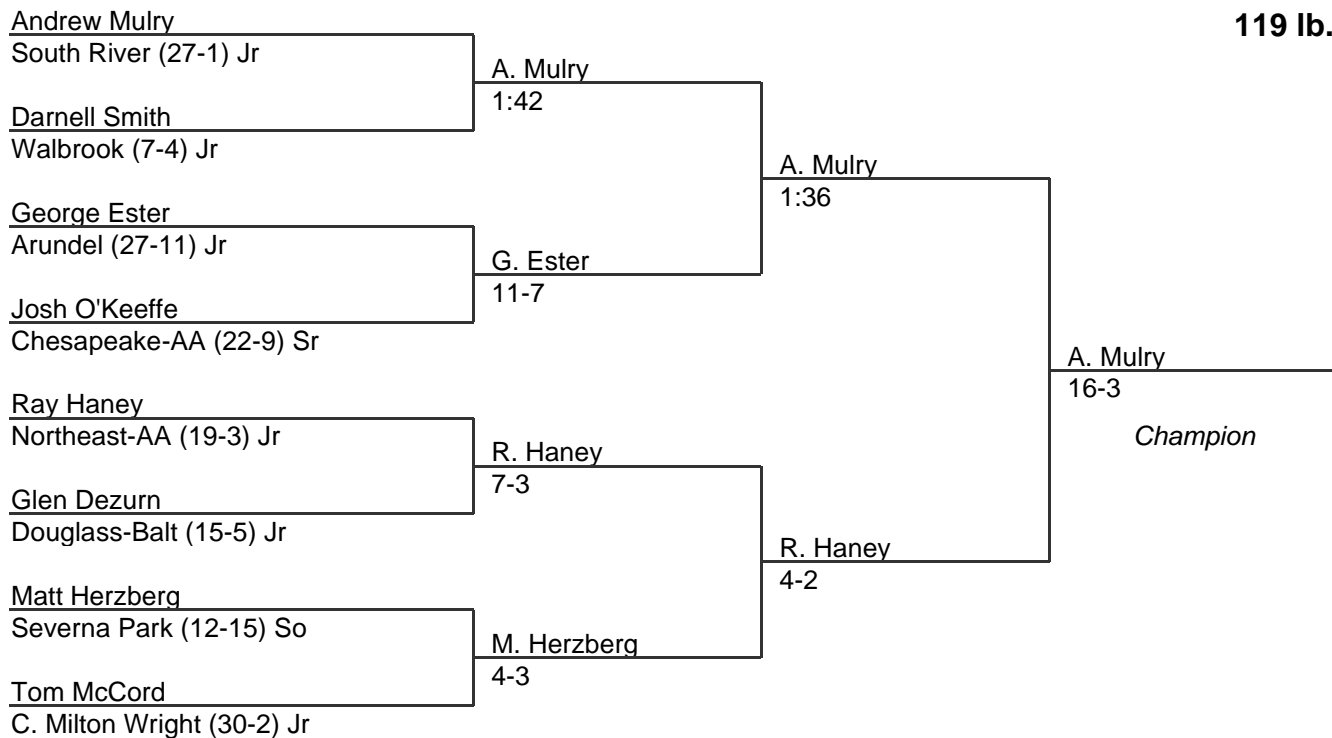

MPSSAA Regional Wrestling Tournament

2005 East Region 4A-3A

119 lb. class