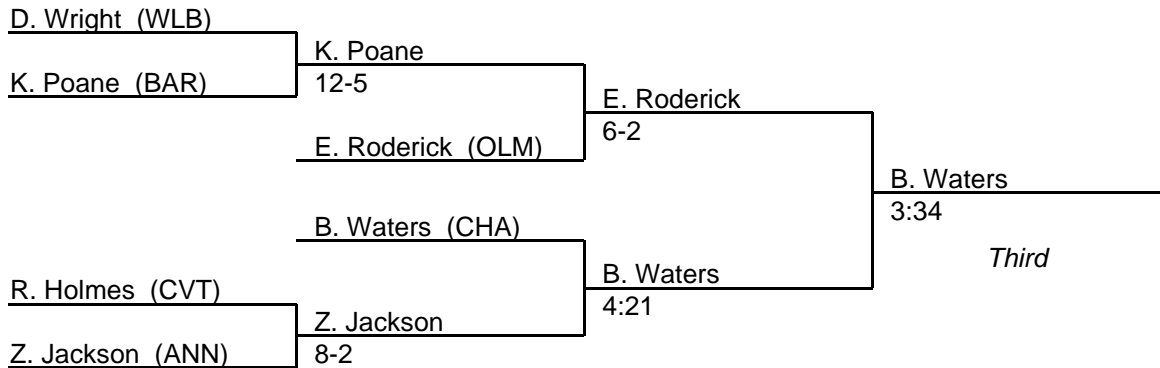

MPSSAA Regional Wrestling Tournament

2005 East Region 4A-3A

152 lb. class

MPSSAA Regional Wrestling Tournament

2005 East Region 4A-3A

160 lb. class

MPSSAA Regional Wrestling Tournament

2005 East Region 4A-3A