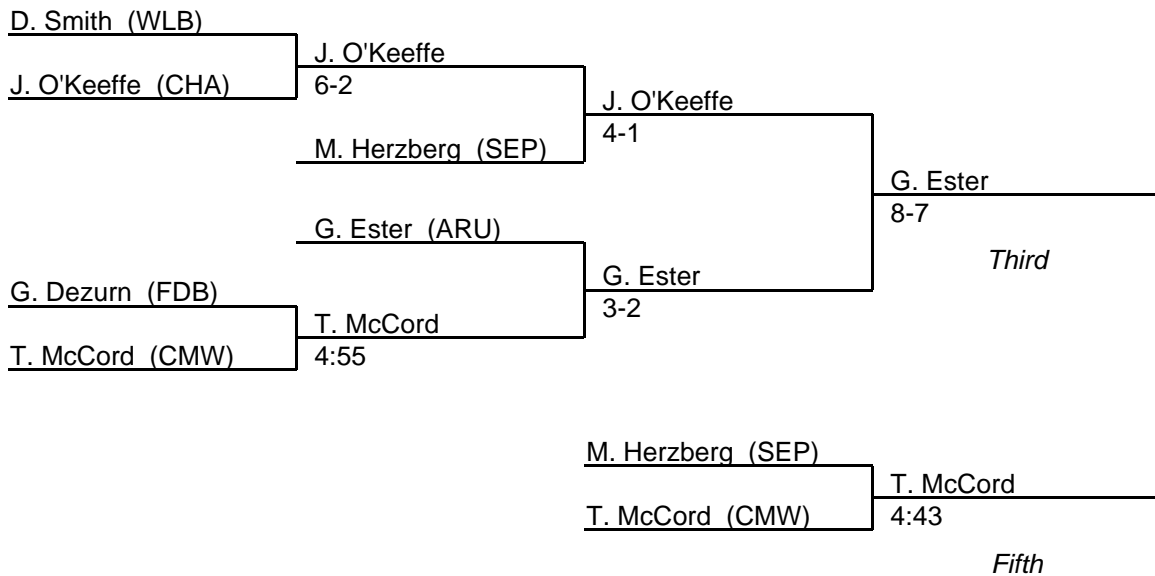

MPSSAA Regional Wrestling Tournament

2005 East Region 4A-3A

119 lb. class