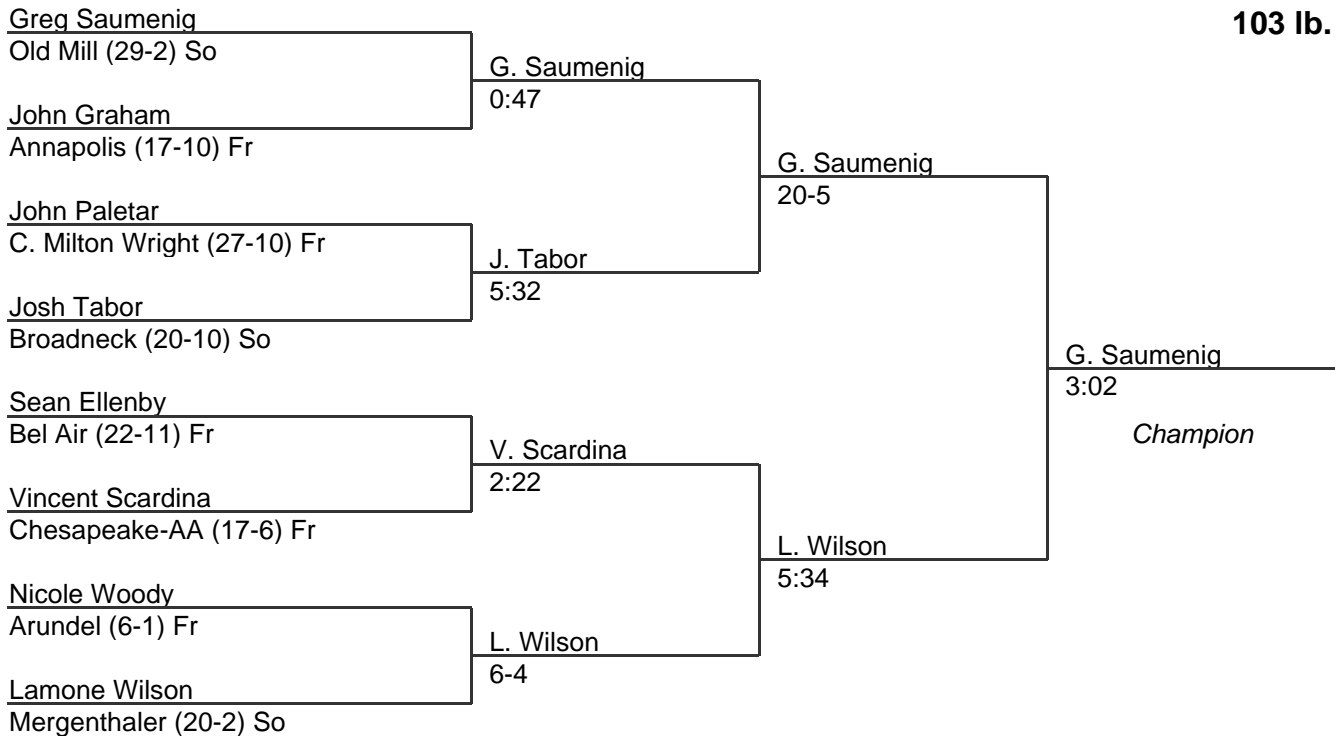

MPSSAA Regional Wrestling Tournament

2005 East Region 4A-3A

103 lb. class

MPSSAA Regional Wrestling Tournament

2005 East Region 4A-3A

112 lb. class

MPSSAA Regional Wrestling Tournament

2005 East Region 4A-3A