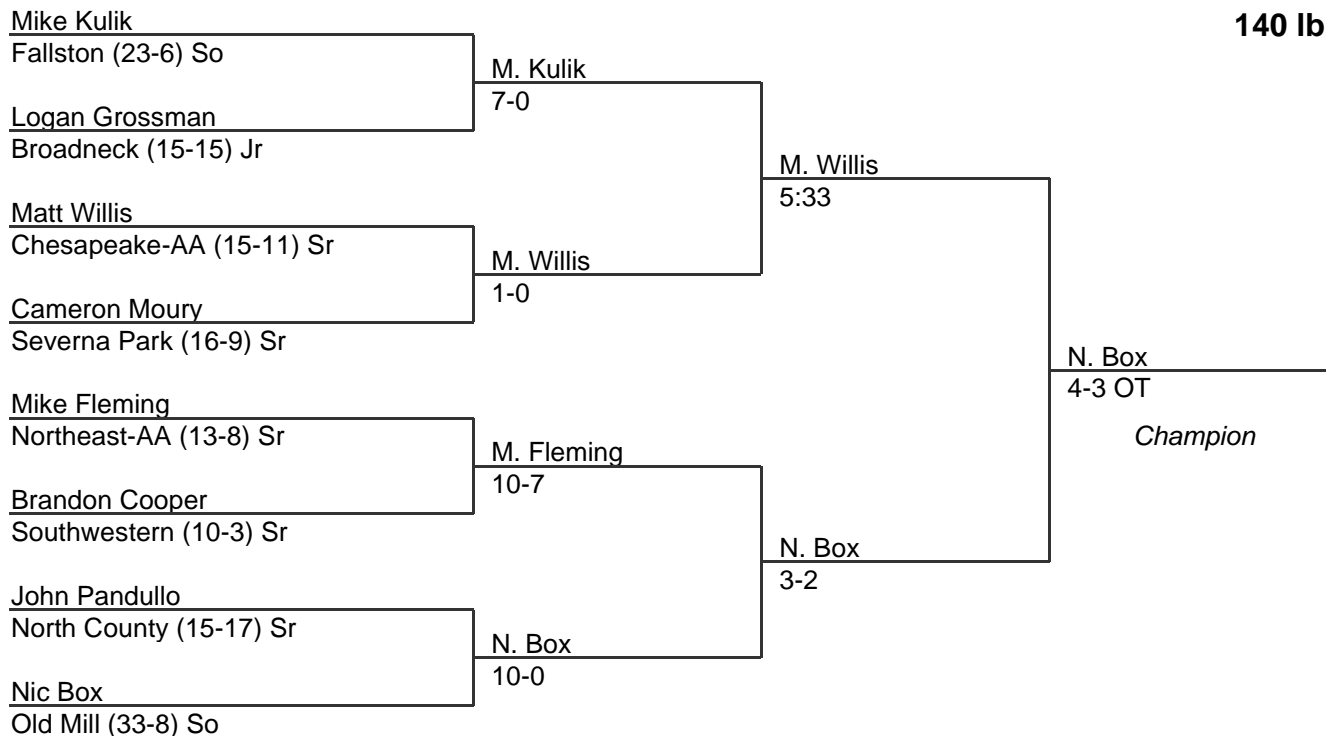

2005 East Region 4A-3A

135 lb. class

MPSSAA Regional Wrestling Tournament

2005 East Region 4A-3A

140 lb. class

MPSSAA Regional Wrestling Tournament

2005 East Region 4A-3A

145 lb. class