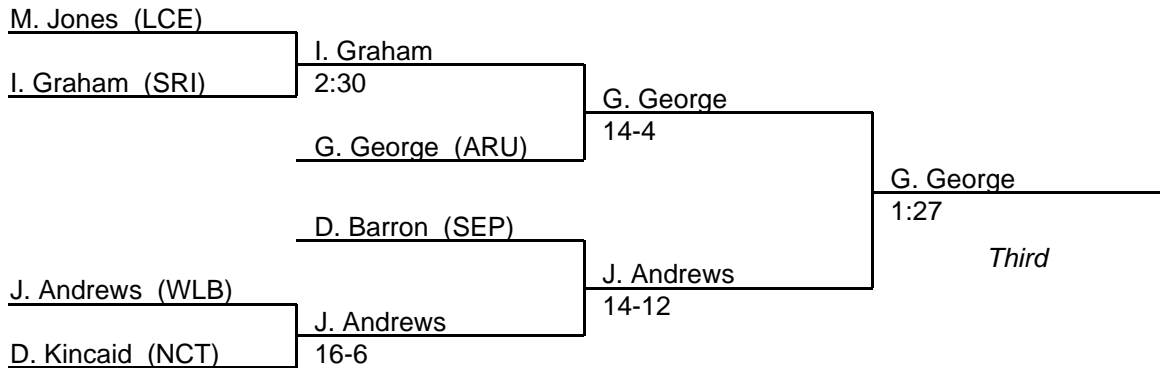

MPSSAA Regional Wrestling Tournament

2005 East Region 4A-3A

171 lb. class