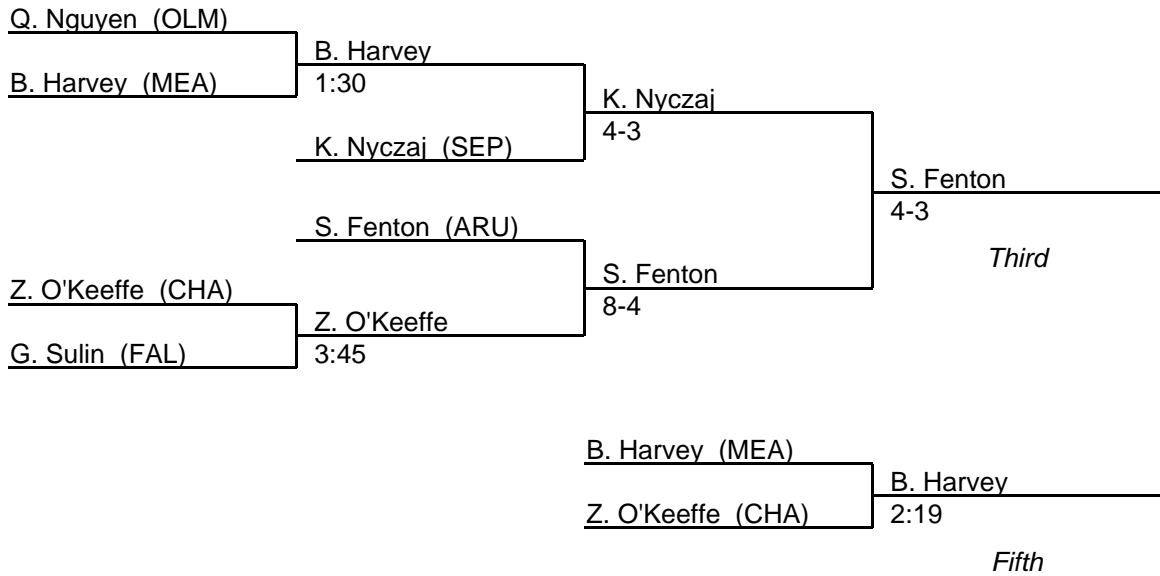

119 lb. class

MPSSAA Regional Wrestling Tournament

2005 East Region 4A-3A

125 lb. class

MPSSAA Regional Wrestling Tournament

2005 East Region 4A-3A

130 lb. class

MPSSAA Regional Wrestling Tournament