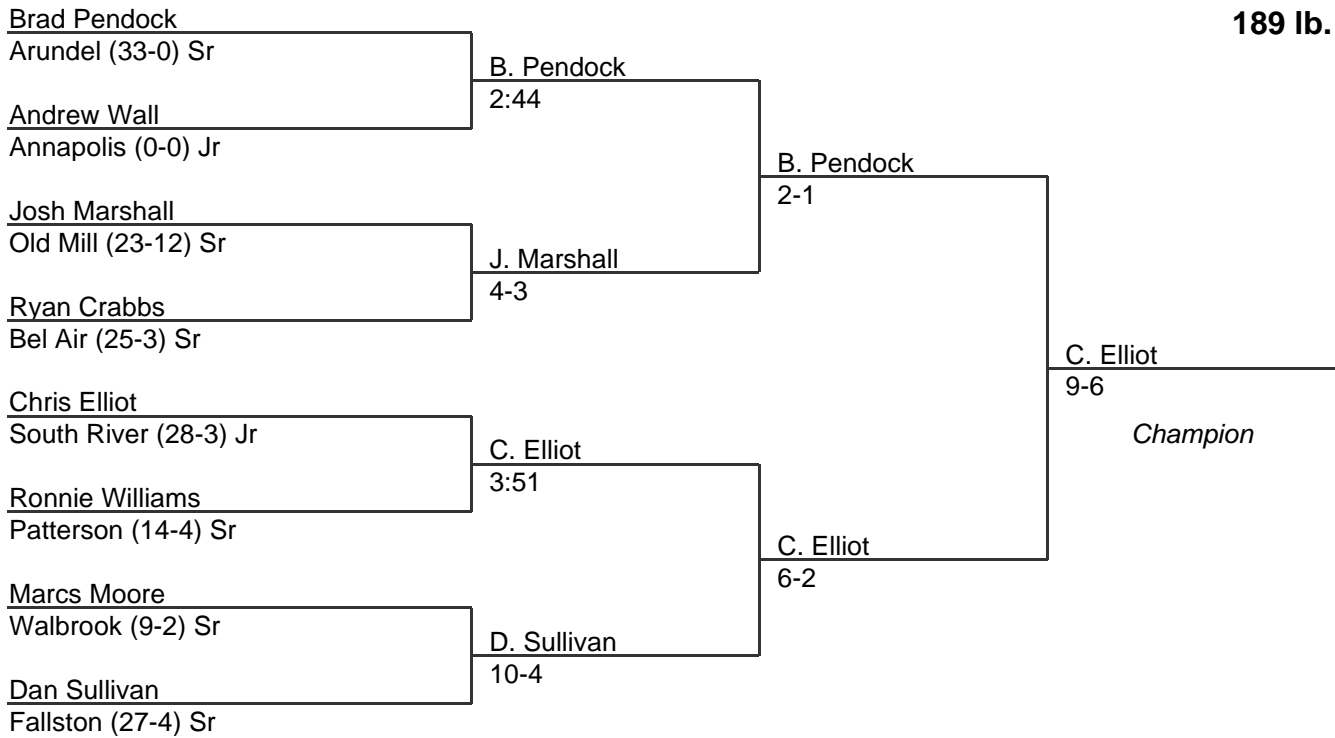

MPSSAA Regional Wrestling Tournament

2005 East Region 4A-3A

189 lb. class