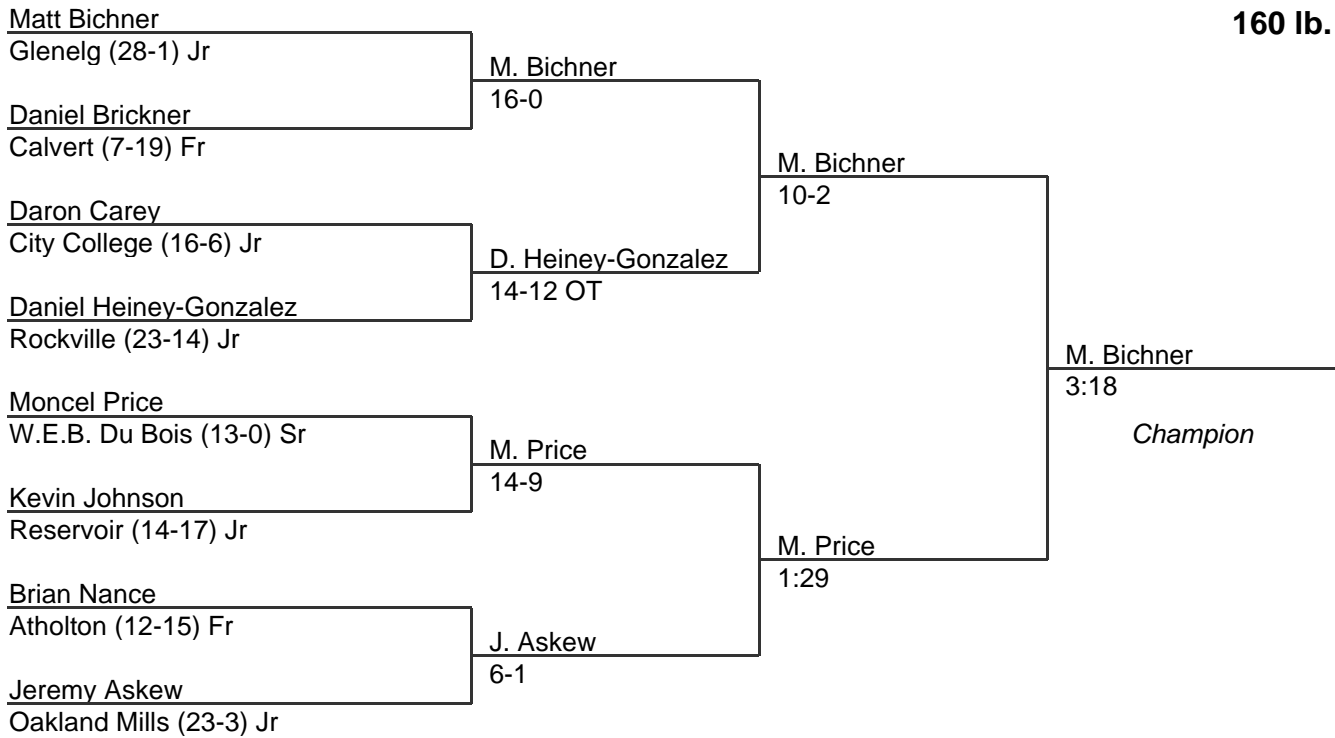

MPSSAA Regional Wrestling Tournament

2005 South Region 1A-2A

152 lb. class

MPSSAA Regional Wrestling Tournament

2005 South Region 1A-2A

160 lb. class

MPSSAA Regional Wrestling Tournament

2005 South Region 1A-2A