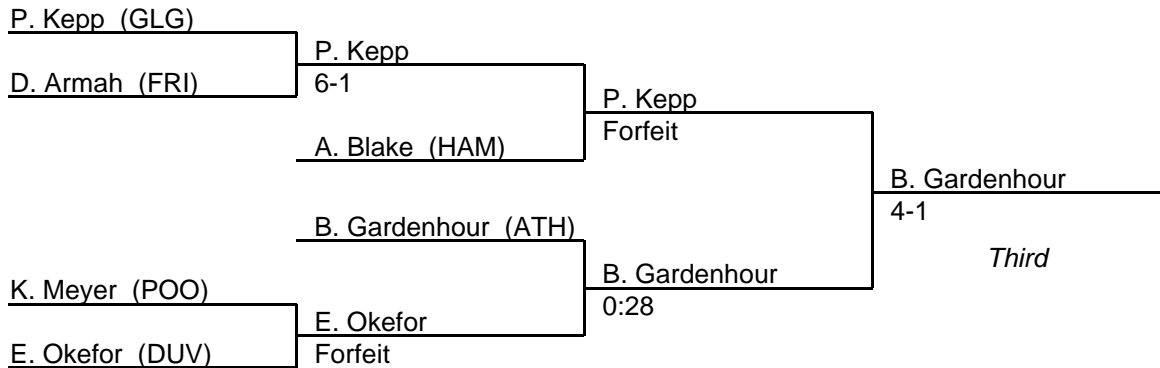

MPSSAA Regional Wrestling Tournament

2005 South Region 1A-2A

171 lb. class