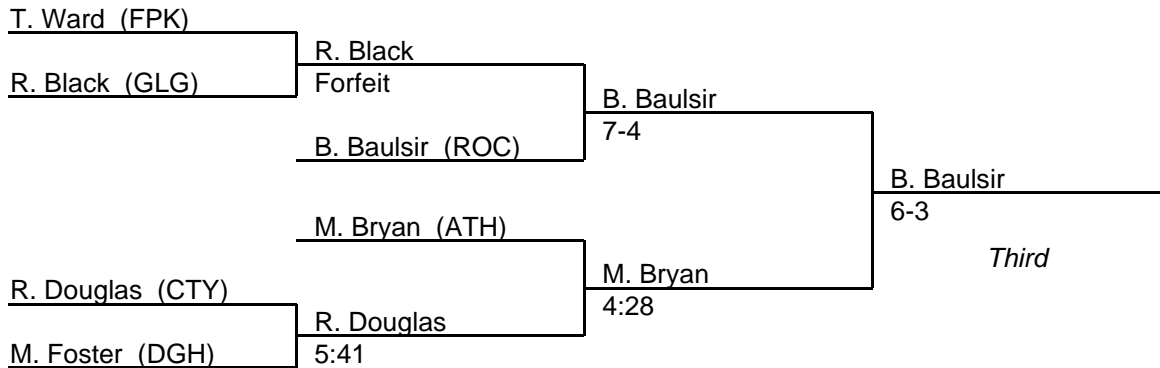

119 lb. class

MPSSAA Regional Wrestling Tournament

2005 South Region 1A-2A

125 lb. class

MPSSAA Regional Wrestling Tournament

2005 South Region 1A-2A

130 lb. class

MPSSAA Regional Wrestling Tournament