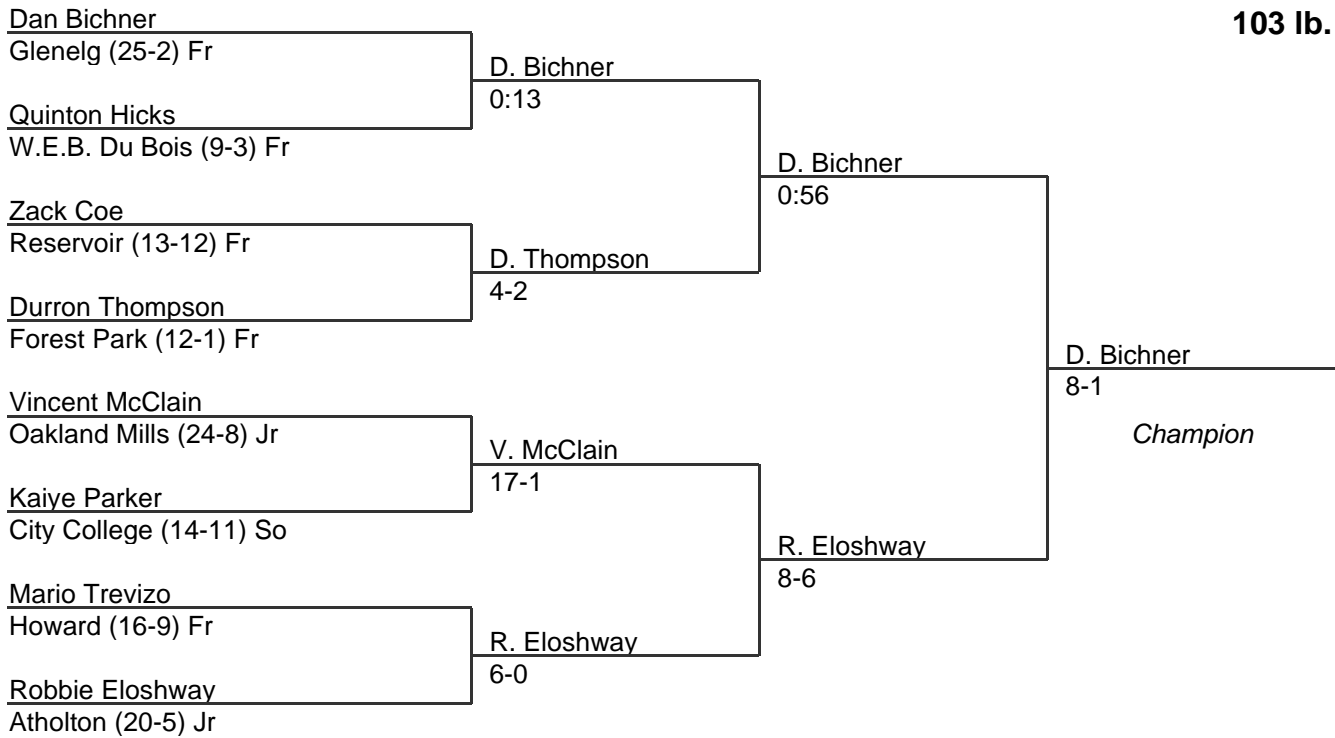

MPSSAA Regional Wrestling Tournament

2005 South Region 1A-2A

103 lb. class

MPSSAA Regional Wrestling Tournament

2005 South Region 1A-2A

112 lb. class

MPSSAA Regional Wrestling Tournament

2005 South Region 1A-2A