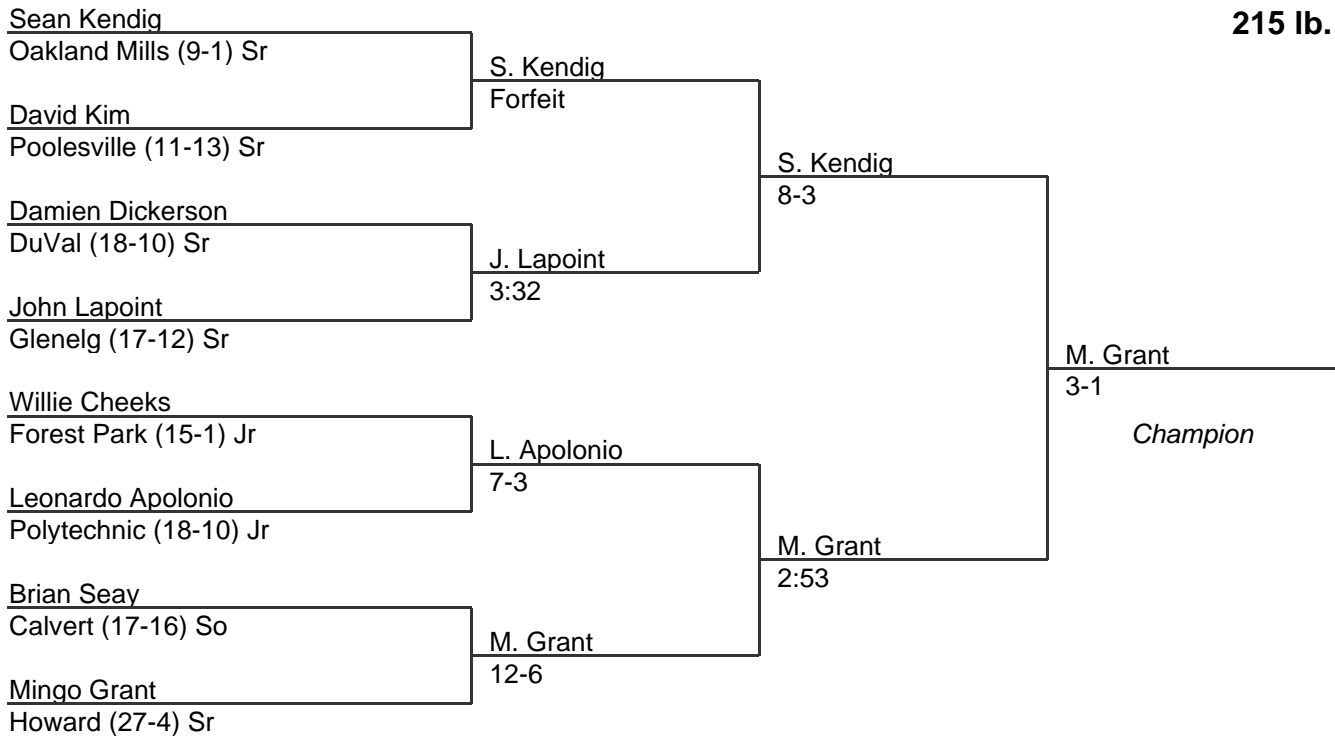

171 lb. class

MPSSAA Regional Wrestling Tournament

2005 South Region 1A-2A

189 lb. class

MPSSAA Regional Wrestling Tournament

2005 South Region 1A-2A

215 lb. class

MPSSAA Regional Wrestling Tournament