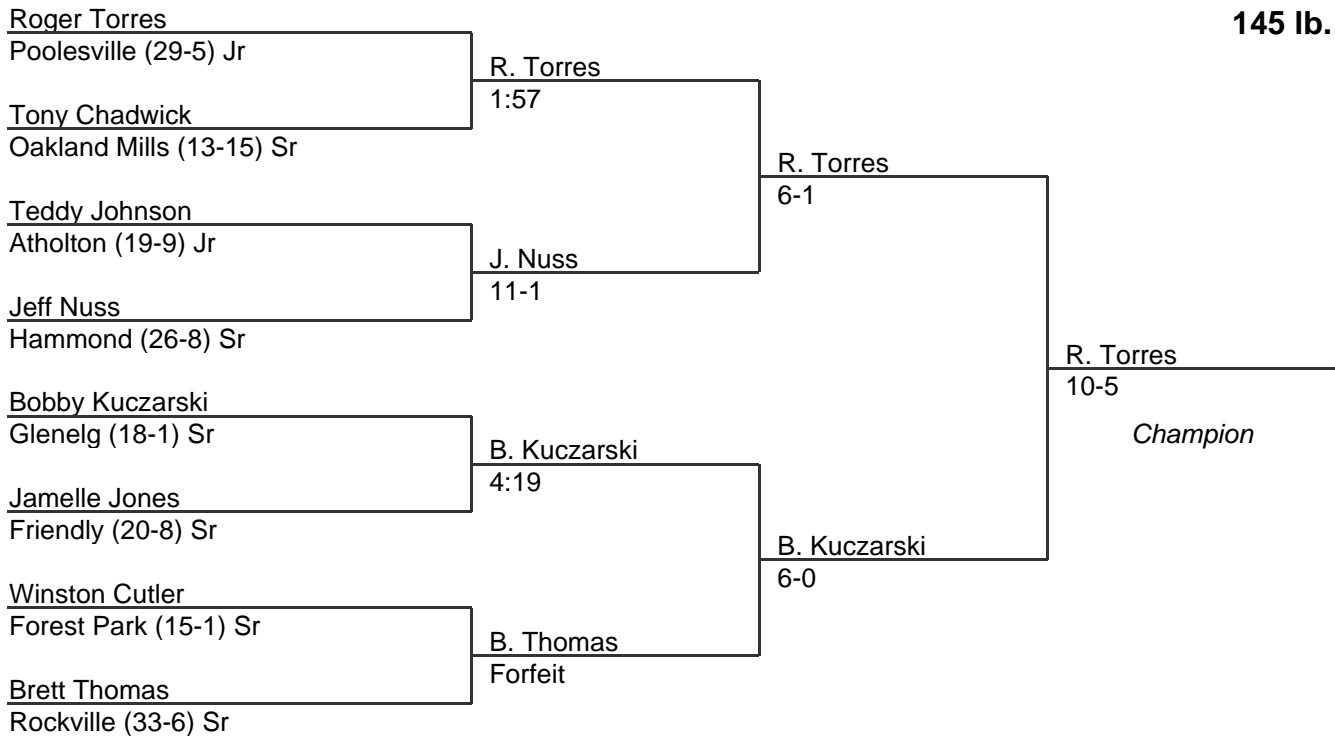

2005 South Region 1A-2A

135 lb. class

MPSSAA Regional Wrestling Tournament

2005 South Region 1A-2A

140 lb. class

MPSSAA Regional Wrestling Tournament

2005 South Region 1A-2A

145 lb. class