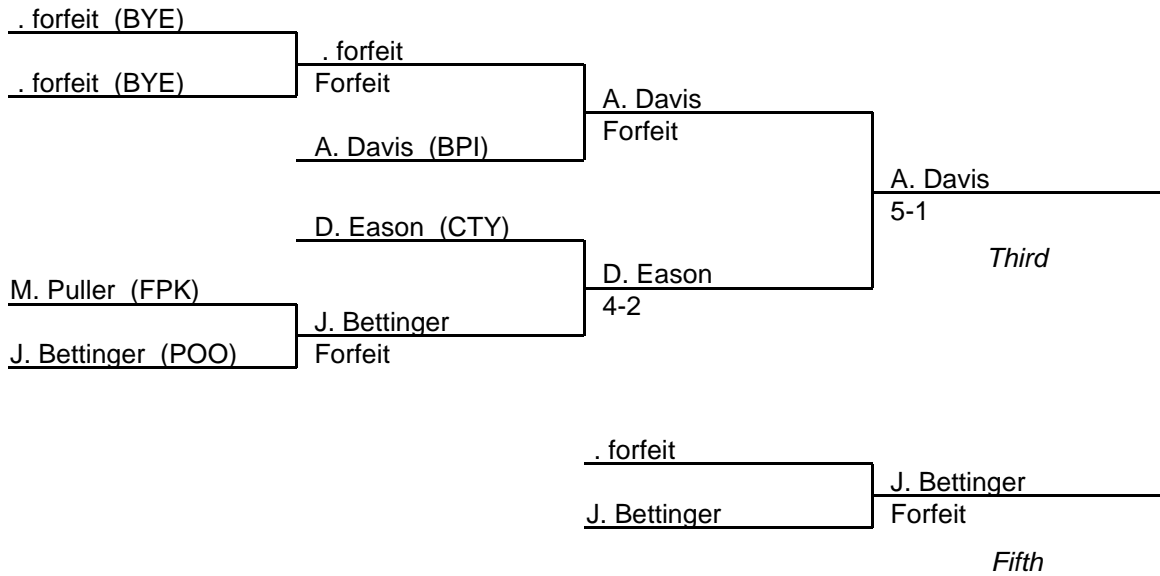

MPSSAA Regional Wrestling Tournament

2005 South Region 1A-2A

152 lb. class