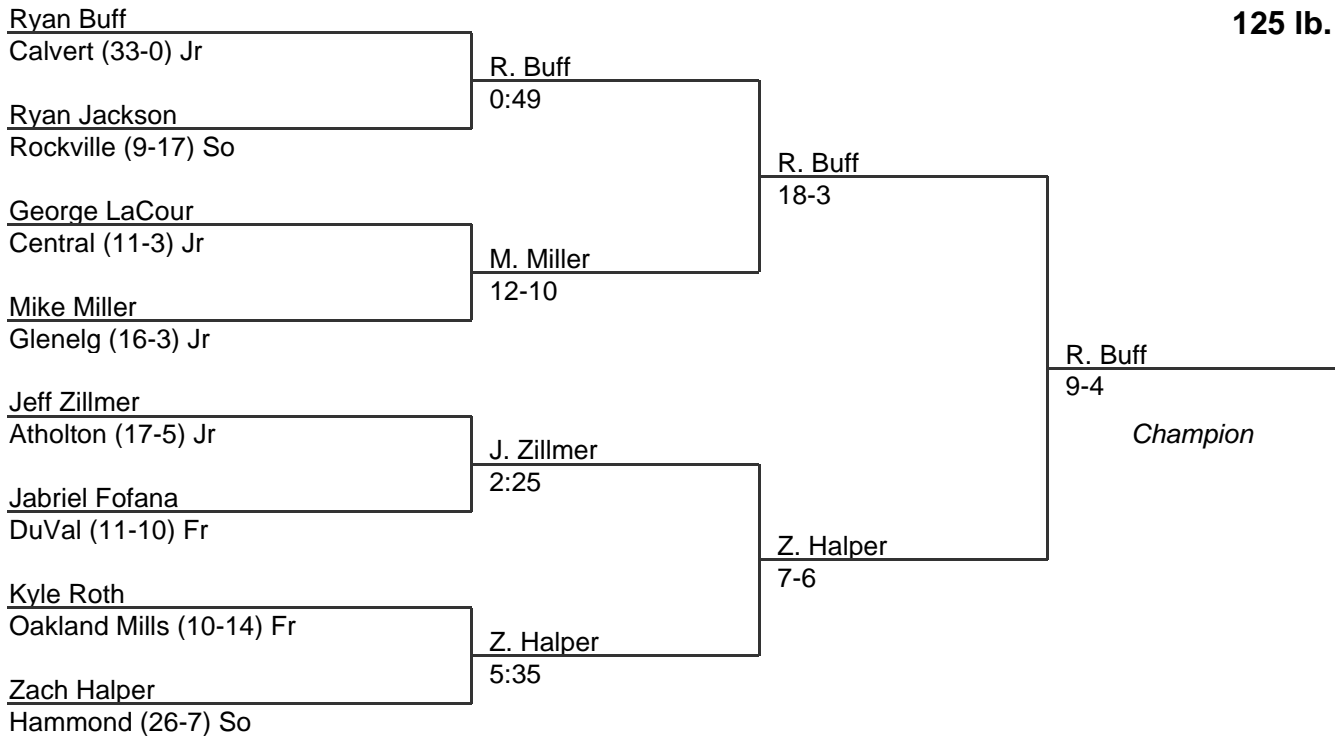

MPSSAA Regional Wrestling Tournament

2005 South Region 1A-2A

103 lb. class

MPSSAA Regional Wrestling Tournament

2005 South Region 1A-2A

112 lb. class

MPSSAA Regional Wrestling Tournament

2005 South Region 1A-2A

119 lb. class

MPSSAA Regional Wrestling Tournament

2005 South Region 1A-2A

125 lb. class

MPSSAA Regional Wrestling Tournament

2005 South Region 1A-2A

130 lb. class

MPSSAA Regional Wrestling Tournament

2005 South Region 1A-2A

135 lb. class

MPSSAA Regional Wrestling Tournament

2005 South Region 1A-2A

140 lb. class

MPSSAA Regional Wrestling Tournament

2005 South Region 1A-2A

145 lb. class