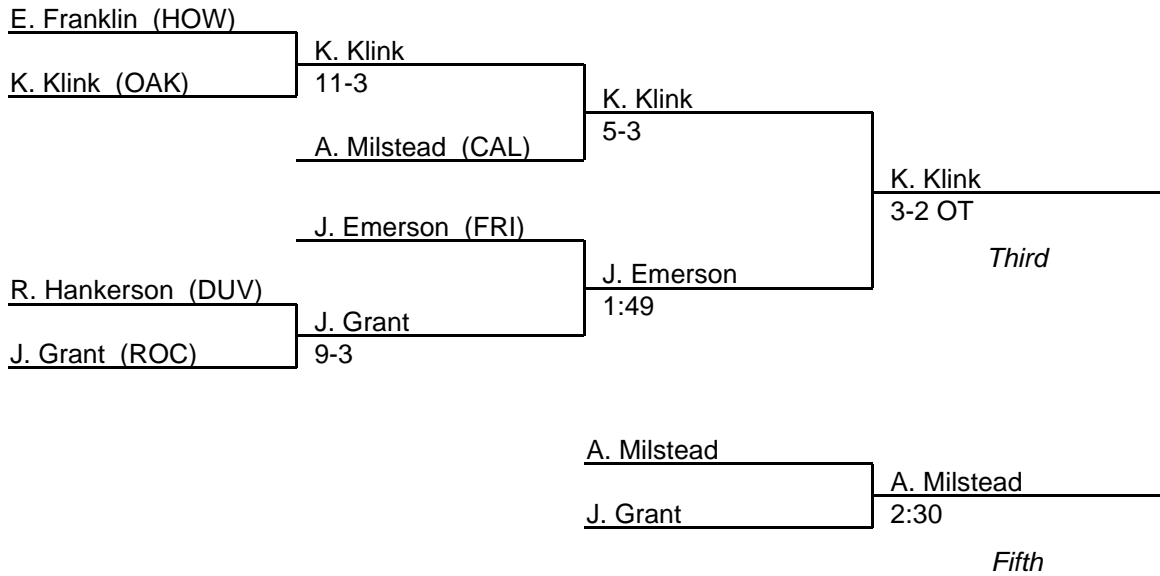

MPSSAA Regional Wrestling Tournament

2005 South Region 1A-2A

189 lb. class