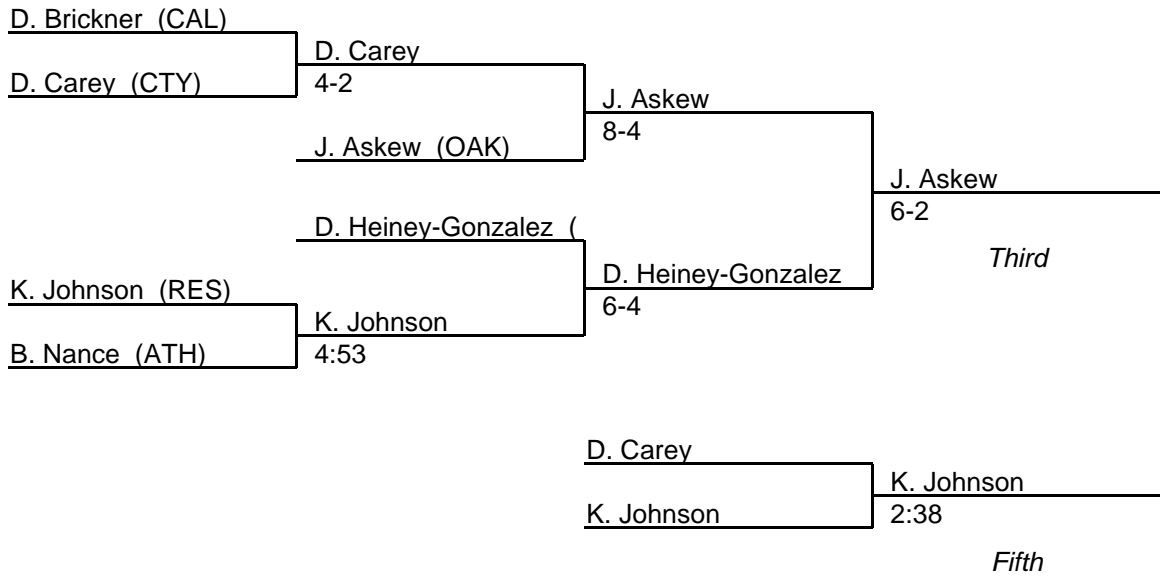

MPSSAA Regional Wrestling Tournament

2005 South Region 1A-2A

152 lb. class

MPSSAA Regional Wrestling Tournament

2005 South Region 1A-2A

160 lb. class

MPSSAA Regional Wrestling Tournament

2005 South Region 1A-2A