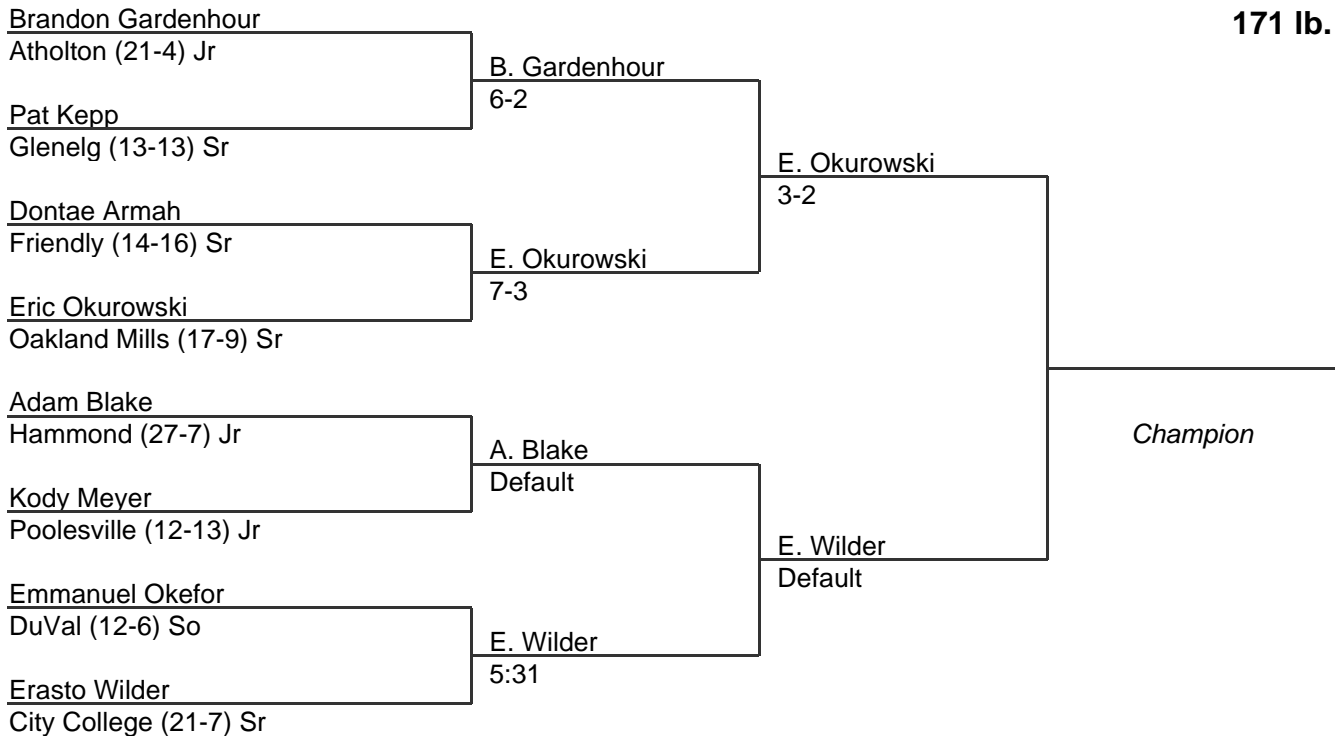

MPSSAA Regional Wrestling Tournament

2005 South Region 1A-2A

171 lb. class