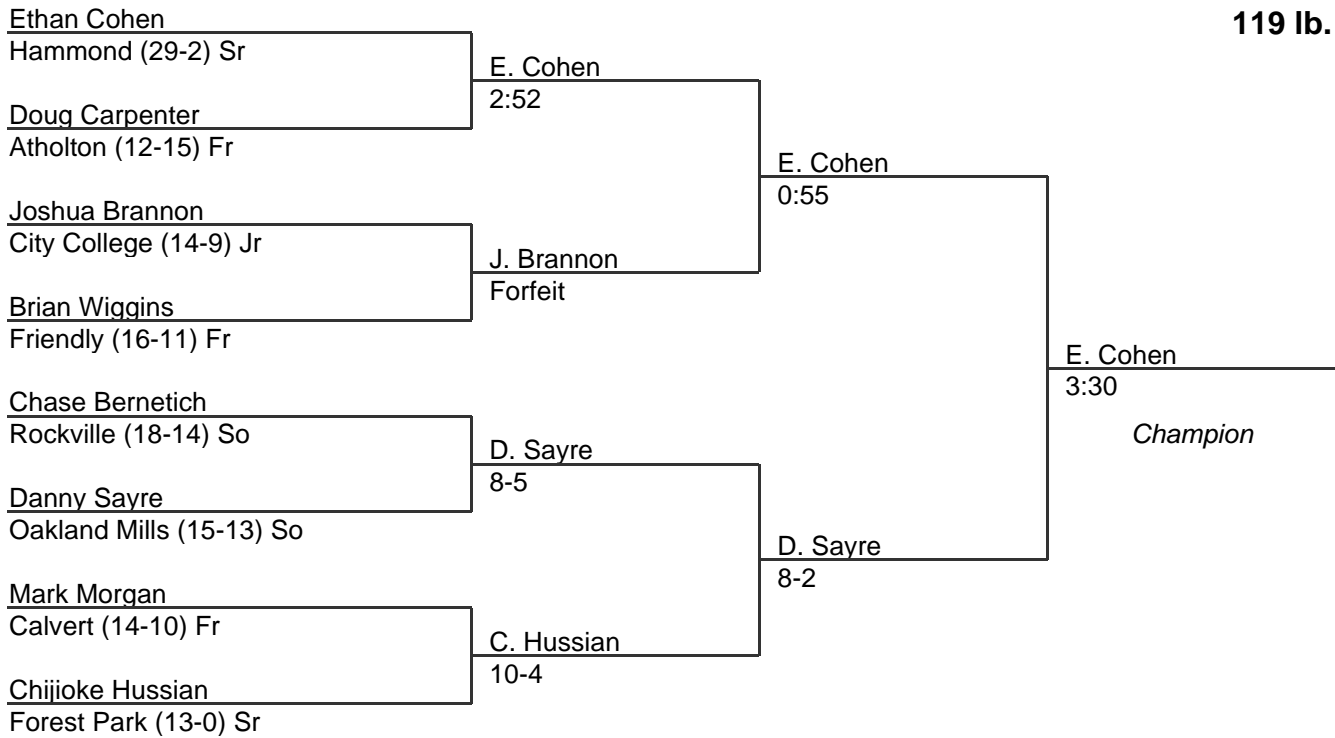

MPSSAA Regional Wrestling Tournament

2005 South Region 1A-2A

103 lb. class

MPSSAA Regional Wrestling Tournament

2005 South Region 1A-2A

112 lb. class

MPSSAA Regional Wrestling Tournament

2005 South Region 1A-2A

119 lb. class

MPSSAA Regional Wrestling Tournament

2005 South Region 1A-2A

125 lb. class

MPSSAA Regional Wrestling Tournament

2005 South Region 1A-2A

130 lb. class

MPSSAA Regional Wrestling Tournament

2005 South Region 1A-2A

135 lb. class

MPSSAA Regional Wrestling Tournament

2005 South Region 1A-2A

140 lb. class

MPSSAA Regional Wrestling Tournament

2005 South Region 1A-2A

145 lb. class