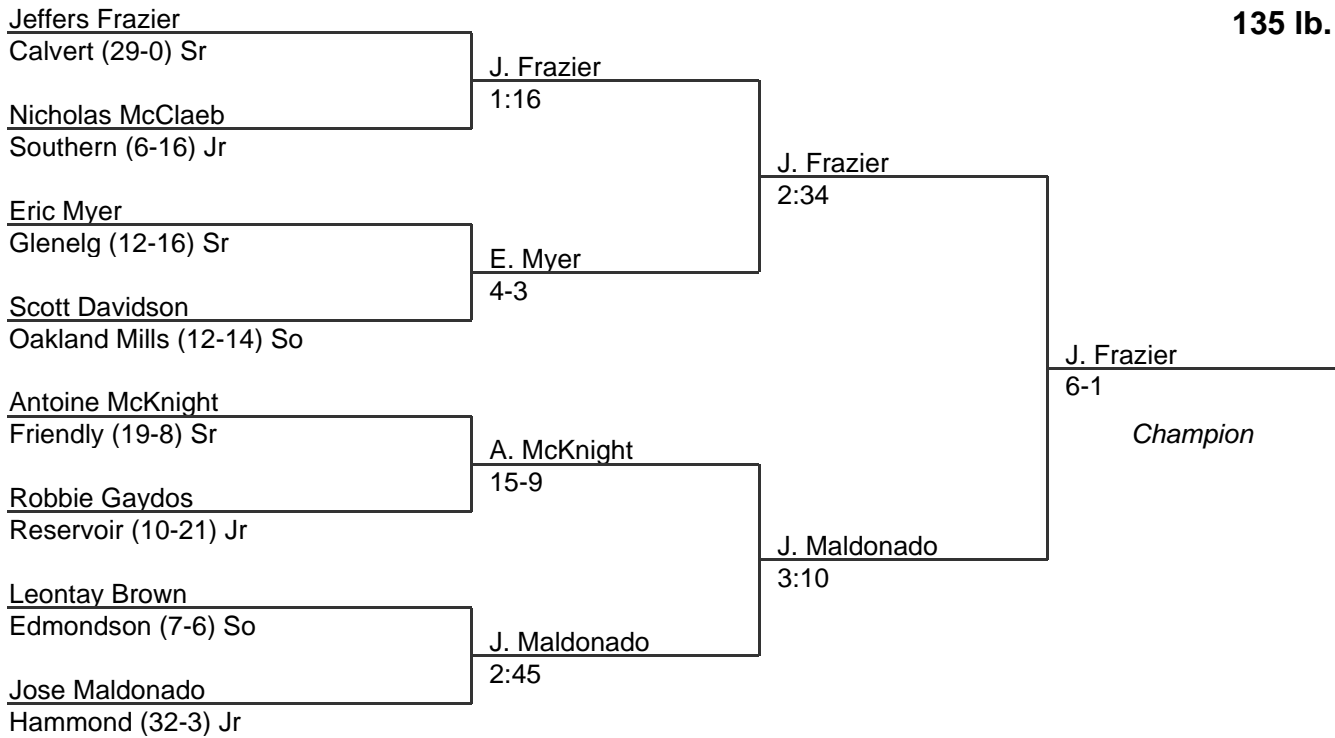

119 lb. class

MPSSAA Regional Wrestling Tournament

2005 South Region 1A-2A

125 lb. class

MPSSAA Regional Wrestling Tournament

2005 South Region 1A-2A

130 lb. class

MPSSAA Regional Wrestling Tournament

2005 South Region 1A-2A

135 lb. class

MPSSAA Regional Wrestling Tournament

2005 South Region 1A-2A

140 lb. class

MPSSAA Regional Wrestling Tournament

2005 South Region 1A-2A

145 lb. class