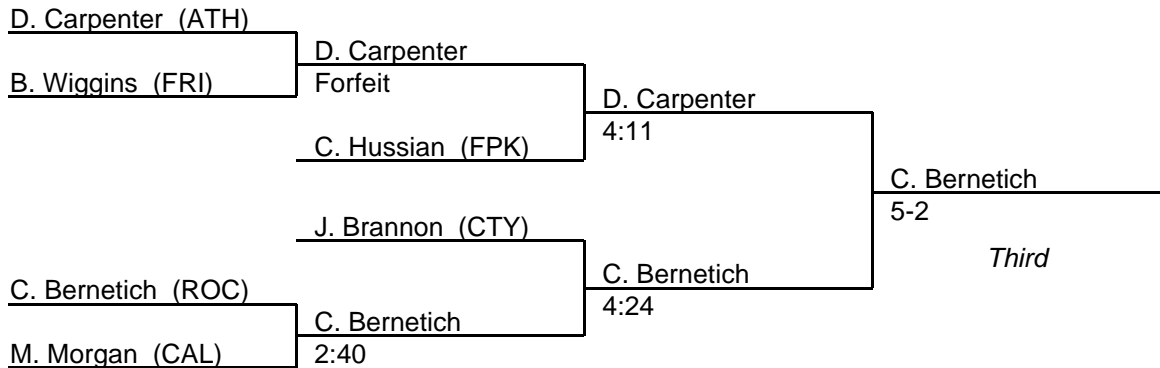

MPSSAA Regional Wrestling Tournament

2005 South Region 1A-2A

103 lb. class

MPSSAA Regional Wrestling Tournament

2005 South Region 1A-2A

112 lb. class

MPSSAA Regional Wrestling Tournament

2005 South Region 1A-2A

119 lb. class

MPSSAA Regional Wrestling Tournament

2005 South Region 1A-2A

125 lb. class

MPSSAA Regional Wrestling Tournament

2005 South Region 1A-2A

130 lb. class

MPSSAA Regional Wrestling Tournament