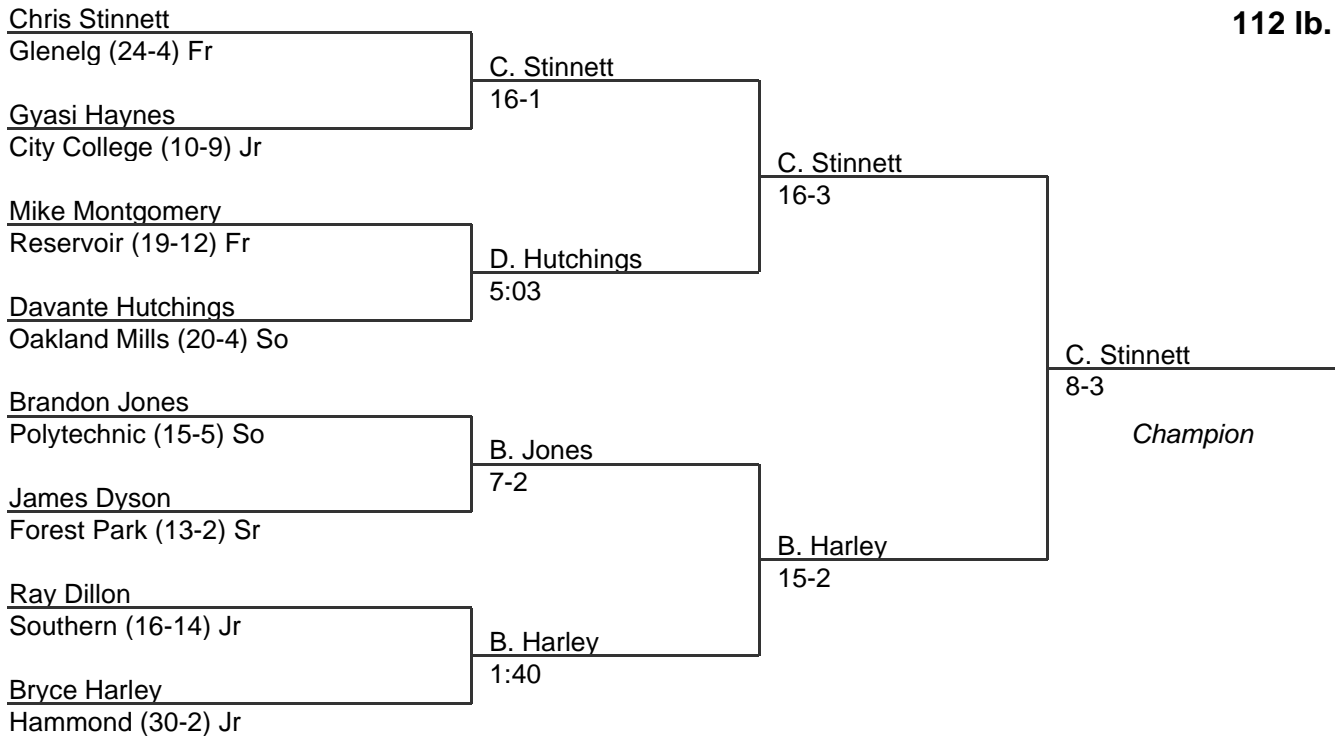

MPSSAA Regional Wrestling Tournament

2005 South Region 1A-2A

103 lb. class

MPSSAA Regional Wrestling Tournament

2005 South Region 1A-2A

112 lb. class

MPSSAA Regional Wrestling Tournament

2005 South Region 1A-2A

119 lb. class

MPSSAA Regional Wrestling Tournament

2005 South Region 1A-2A

125 lb. class

MPSSAA Regional Wrestling Tournament

2005 South Region 1A-2A

130 lb. class

MPSSAA Regional Wrestling Tournament

2005 South Region 1A-2A

135 lb. class

MPSSAA Regional Wrestling Tournament

2005 South Region 1A-2A

140 lb. class

MPSSAA Regional Wrestling Tournament

2005 South Region 1A-2A

145 lb. class