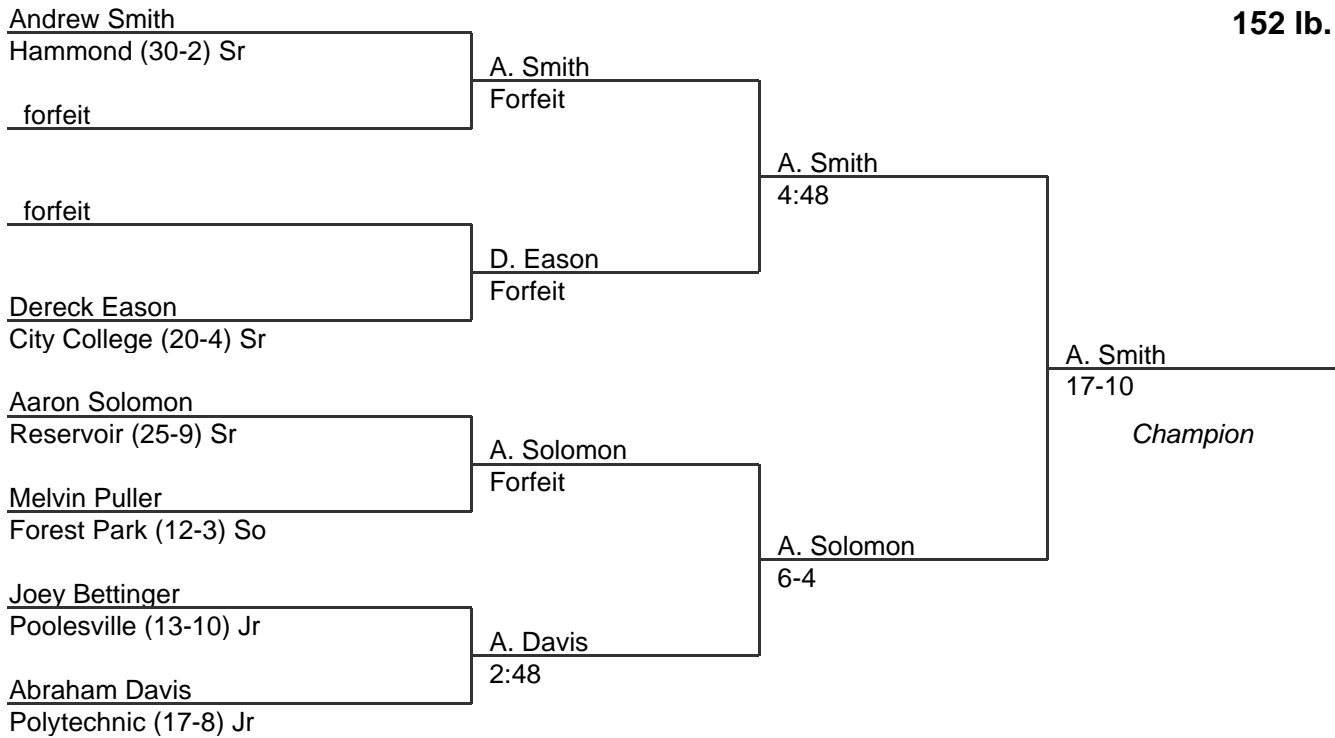

2005 South Region 1A-2A

135 lb. class

MPSSAA Regional Wrestling Tournament

2005 South Region 1A-2A

140 lb. class

MPSSAA Regional Wrestling Tournament

2005 South Region 1A-2A

145 lb. class

MPSSAA Regional Wrestling Tournament

2005 South Region 1A-2A

152 lb. class

MPSSAA Regional Wrestling Tournament

2005 South Region 1A-2A

160 lb. class

MPSSAA Regional Wrestling Tournament

2005 South Region 1A-2A