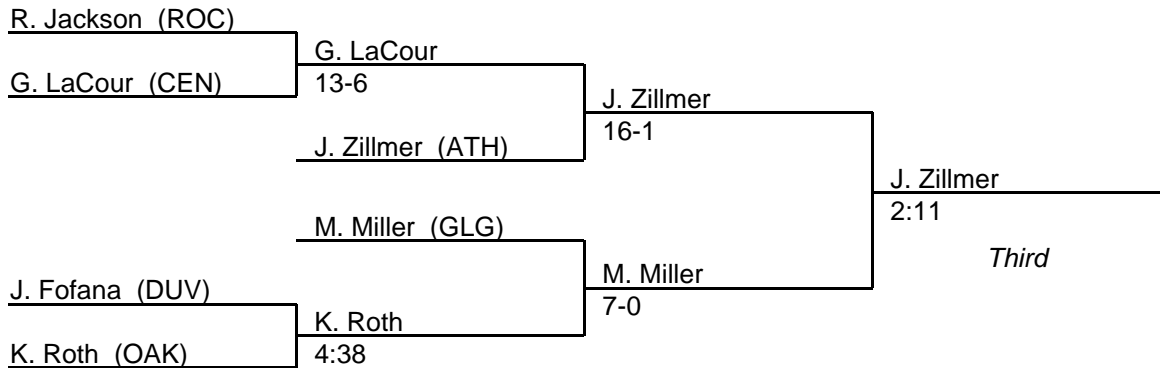

MPSSAA Regional Wrestling Tournament

2005 South Region 1A-2A

125 lb. class