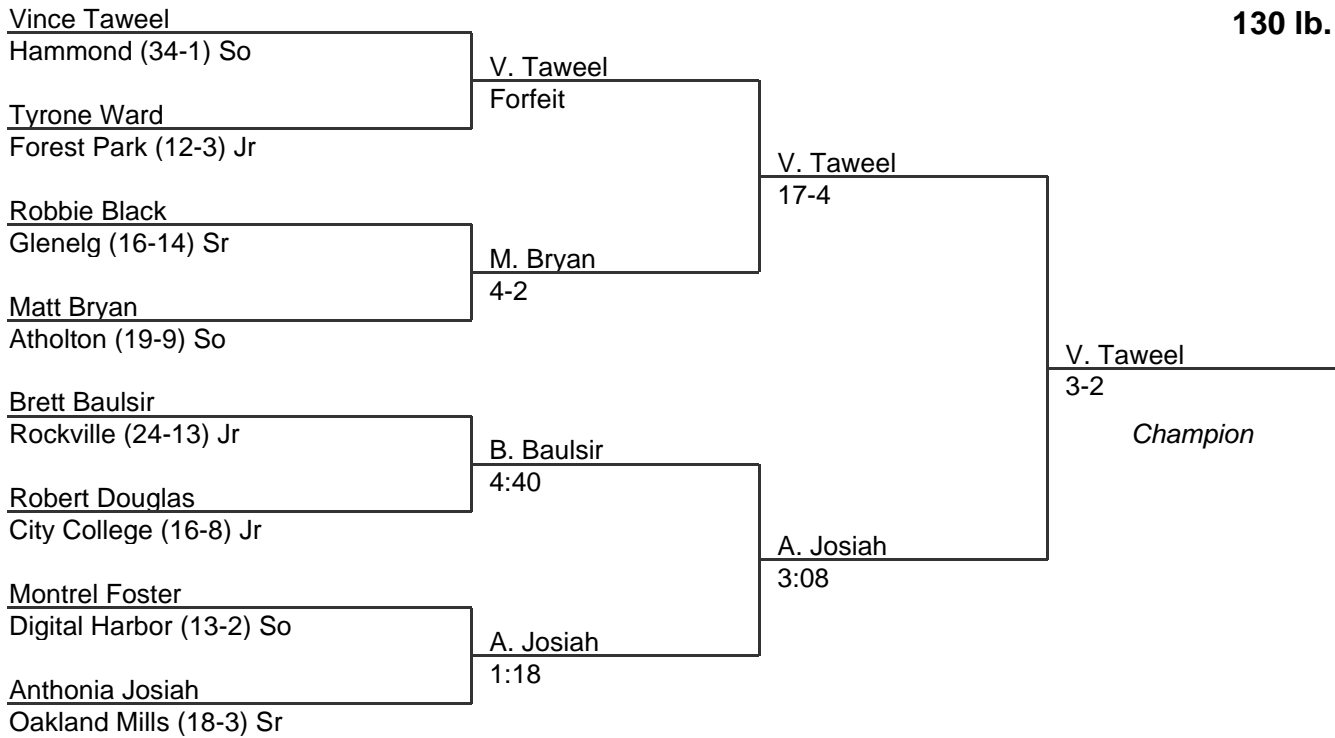

MPSSAA Regional Wrestling Tournament

2005 South Region 1A-2A

103 lb. class

MPSSAA Regional Wrestling Tournament

2005 South Region 1A-2A

112 lb. class

MPSSAA Regional Wrestling Tournament

2005 South Region 1A-2A

119 lb. class

MPSSAA Regional Wrestling Tournament

2005 South Region 1A-2A

125 lb. class

MPSSAA Regional Wrestling Tournament

2005 South Region 1A-2A

130 lb. class

MPSSAA Regional Wrestling Tournament

2005 South Region 1A-2A

135 lb. class

MPSSAA Regional Wrestling Tournament

2005 South Region 1A-2A

140 lb. class

MPSSAA Regional Wrestling Tournament

2005 South Region 1A-2A

145 lb. class