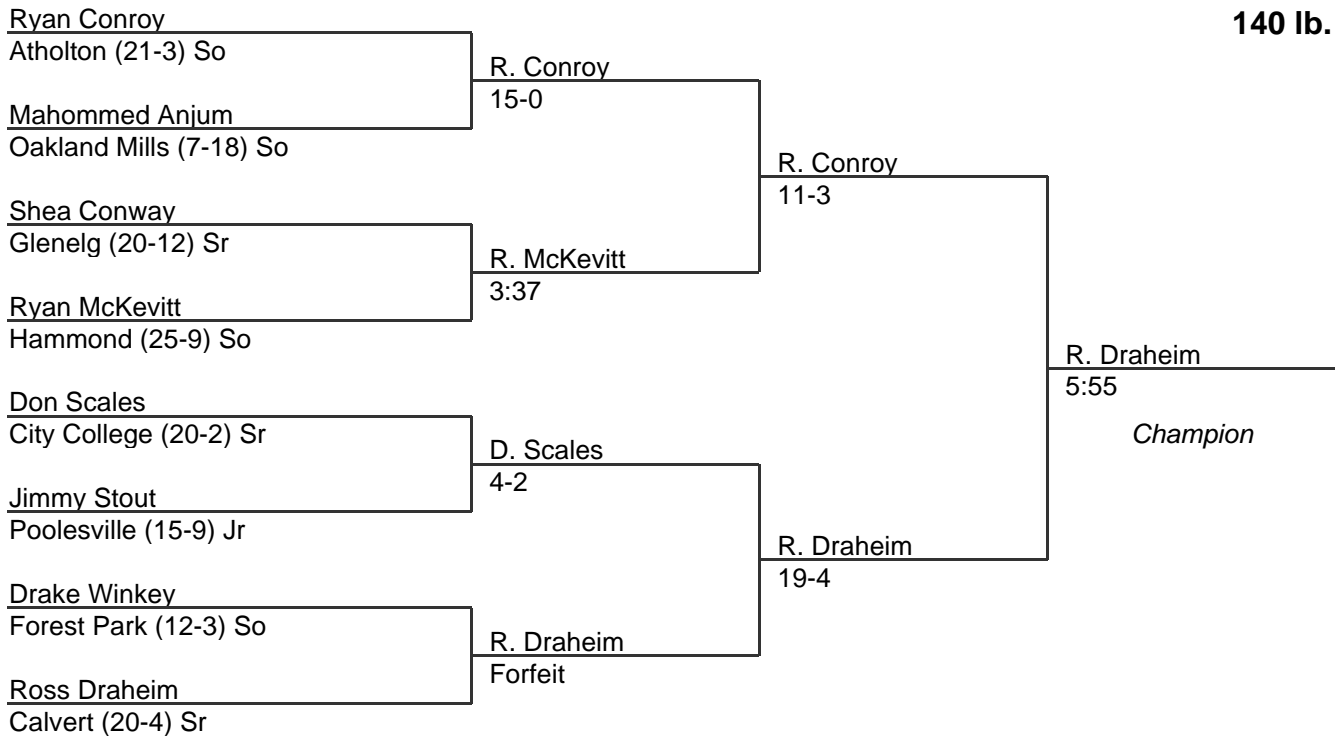

2005 South Region 1A-2A

135 lb. class

MPSSAA Regional Wrestling Tournament

2005 South Region 1A-2A

140 lb. class

MPSSAA Regional Wrestling Tournament

2005 South Region 1A-2A

145 lb. class