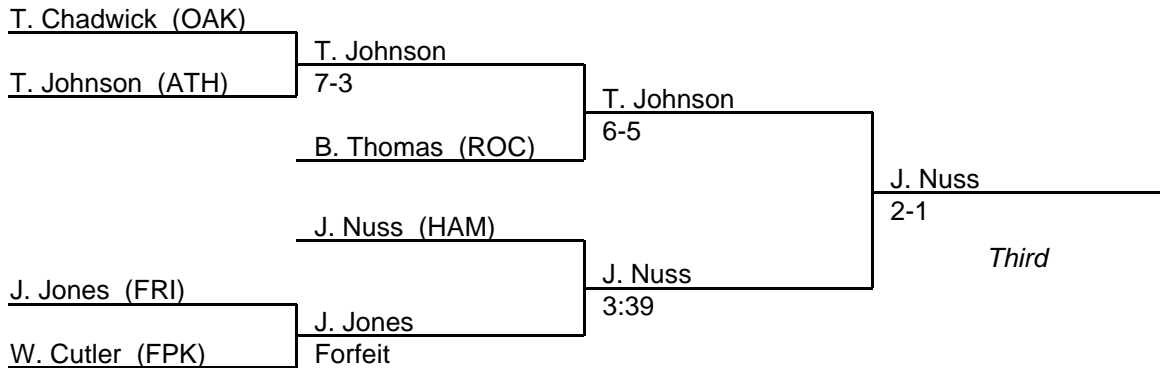

2005 South Region 1A-2A

135 lb. class

MPSSAA Regional Wrestling Tournament

2005 South Region 1A-2A

140 lb. class

MPSSAA Regional Wrestling Tournament

2005 South Region 1A-2A

145 lb. class