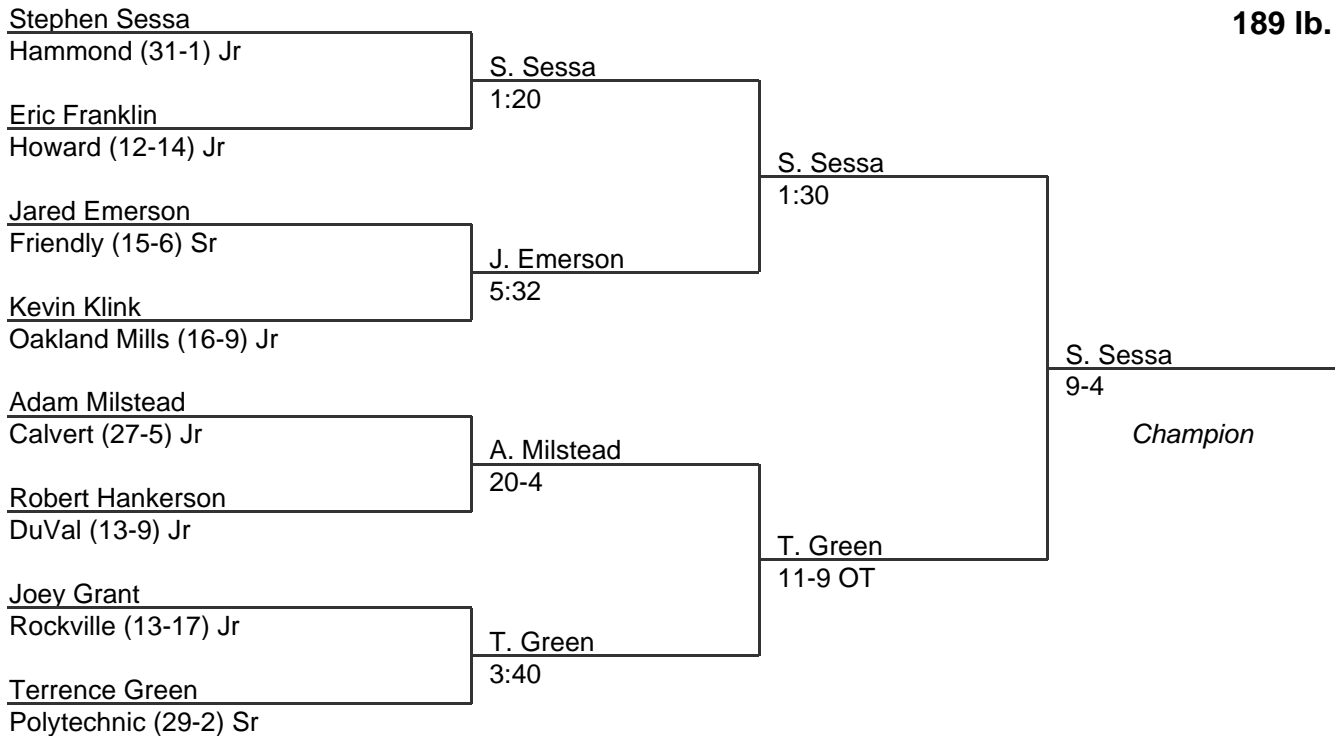

MPSSAA Regional Wrestling Tournament

2005 South Region 1A-2A

189 lb. class