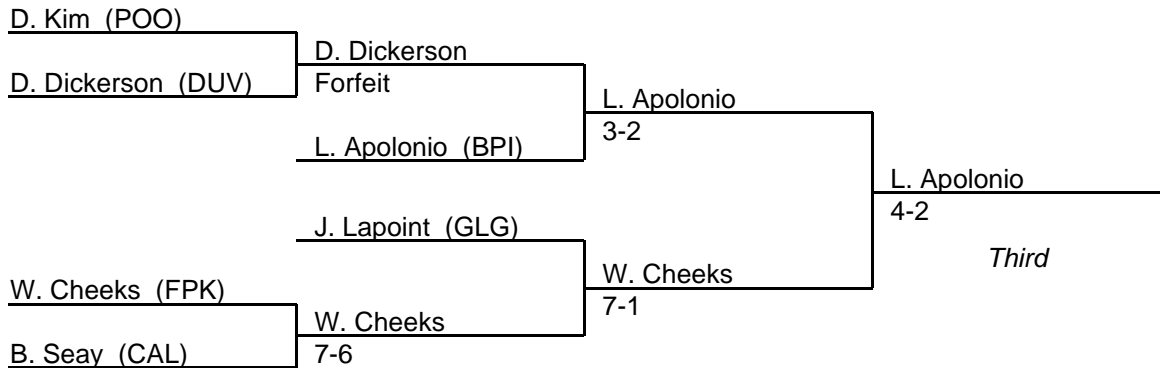

171 lb. class

MPSSAA Regional Wrestling Tournament

2005 South Region 1A-2A

189 lb. class

MPSSAA Regional Wrestling Tournament

2005 South Region 1A-2A

215 lb. class

MPSSAA Regional Wrestling Tournament