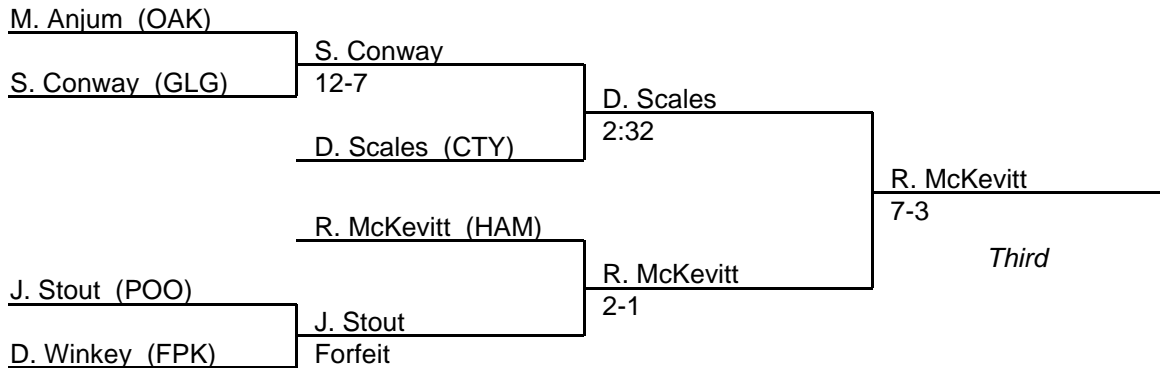

2005 South Region 1A-2A

135 lb. class

MPSSAA Regional Wrestling Tournament

2005 South Region 1A-2A

140 lb. class

MPSSAA Regional Wrestling Tournament

2005 South Region 1A-2A

145 lb. class