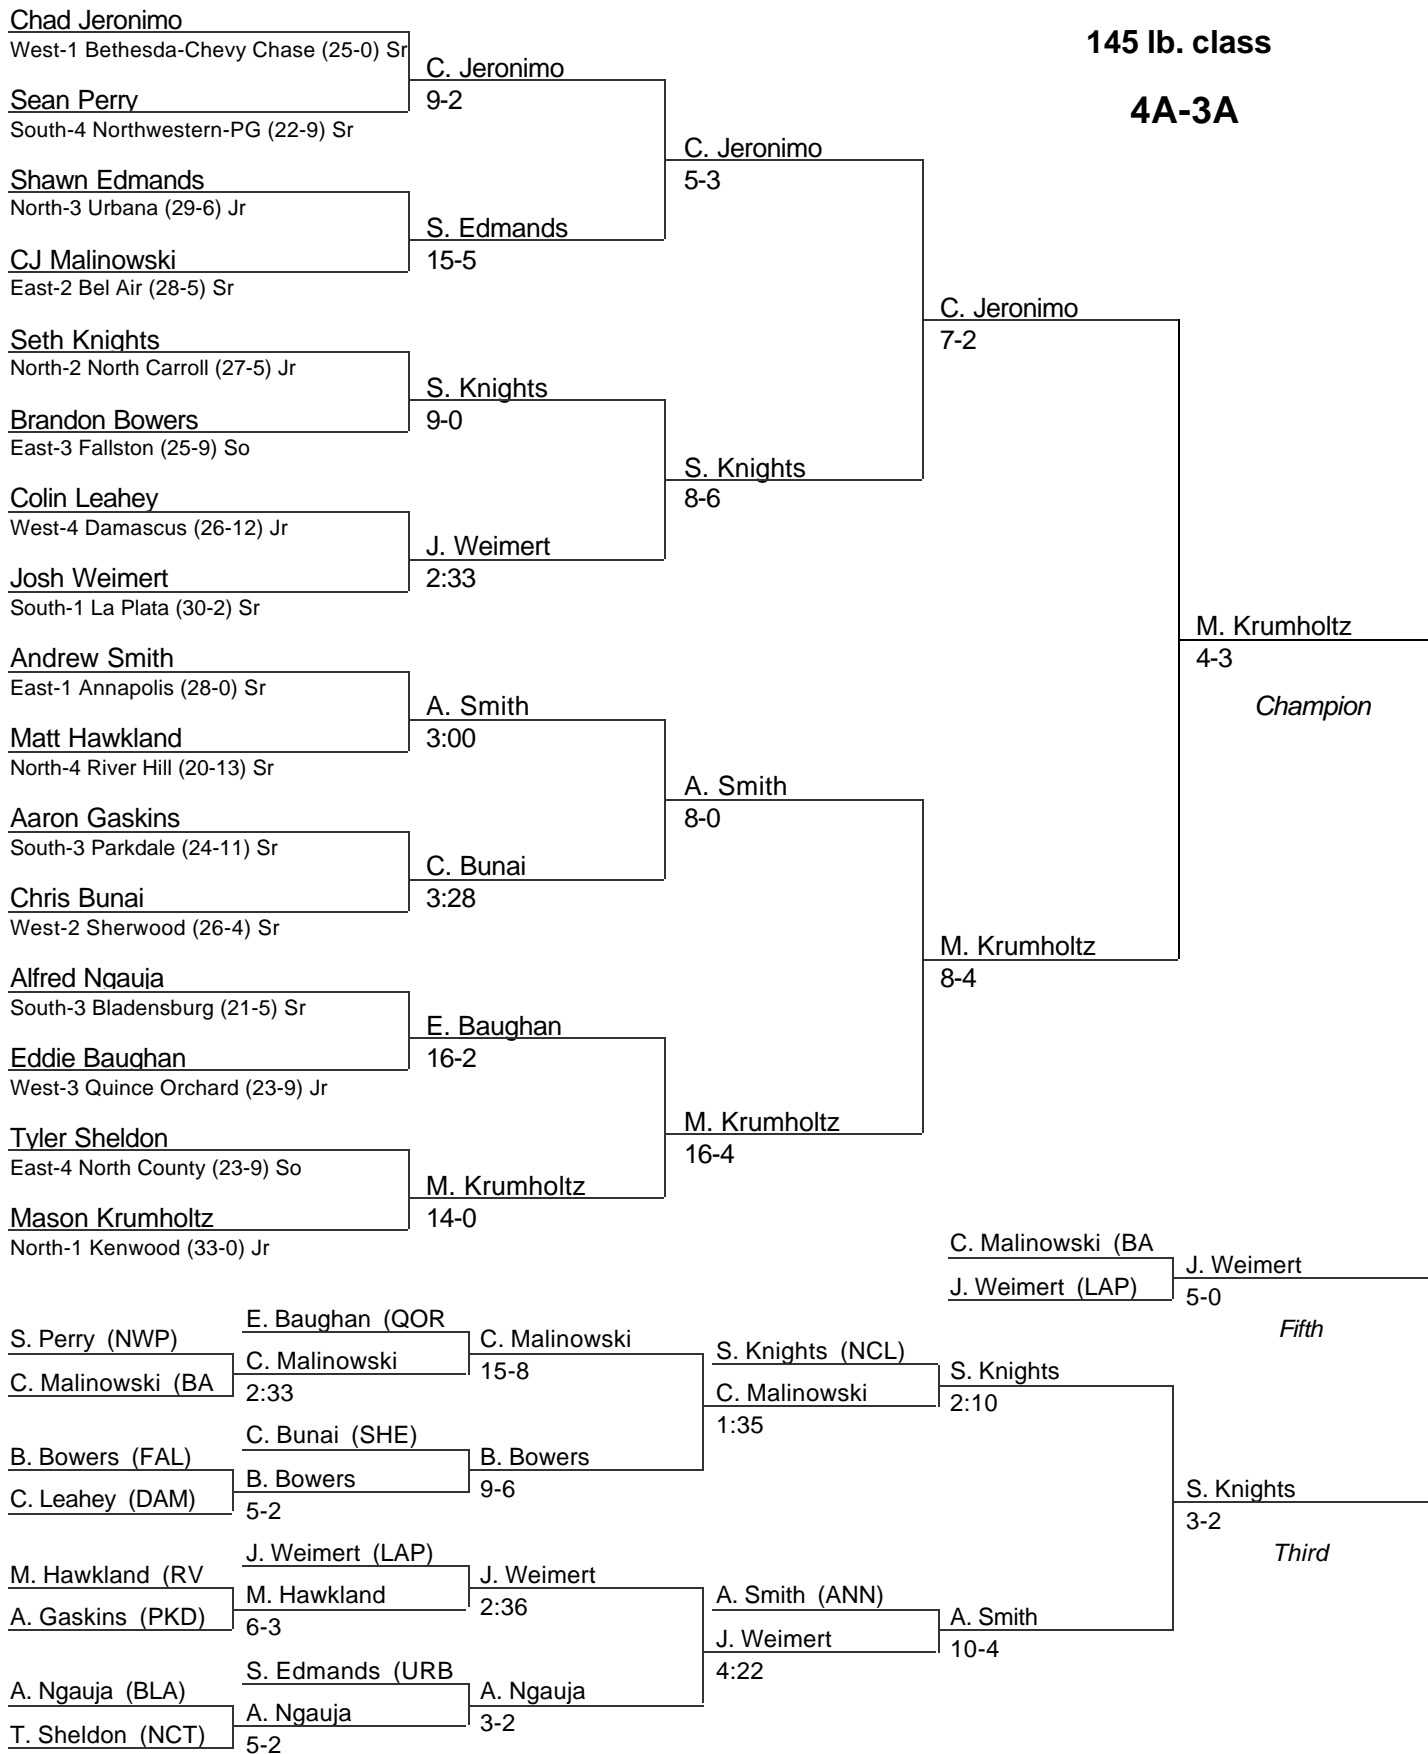

MPSSAA State Wrestling Tournament

2004

140 lb. class

4A-3A

MPSSAA State Wrestling Tournament

2004

145 lb. class

4A-3A