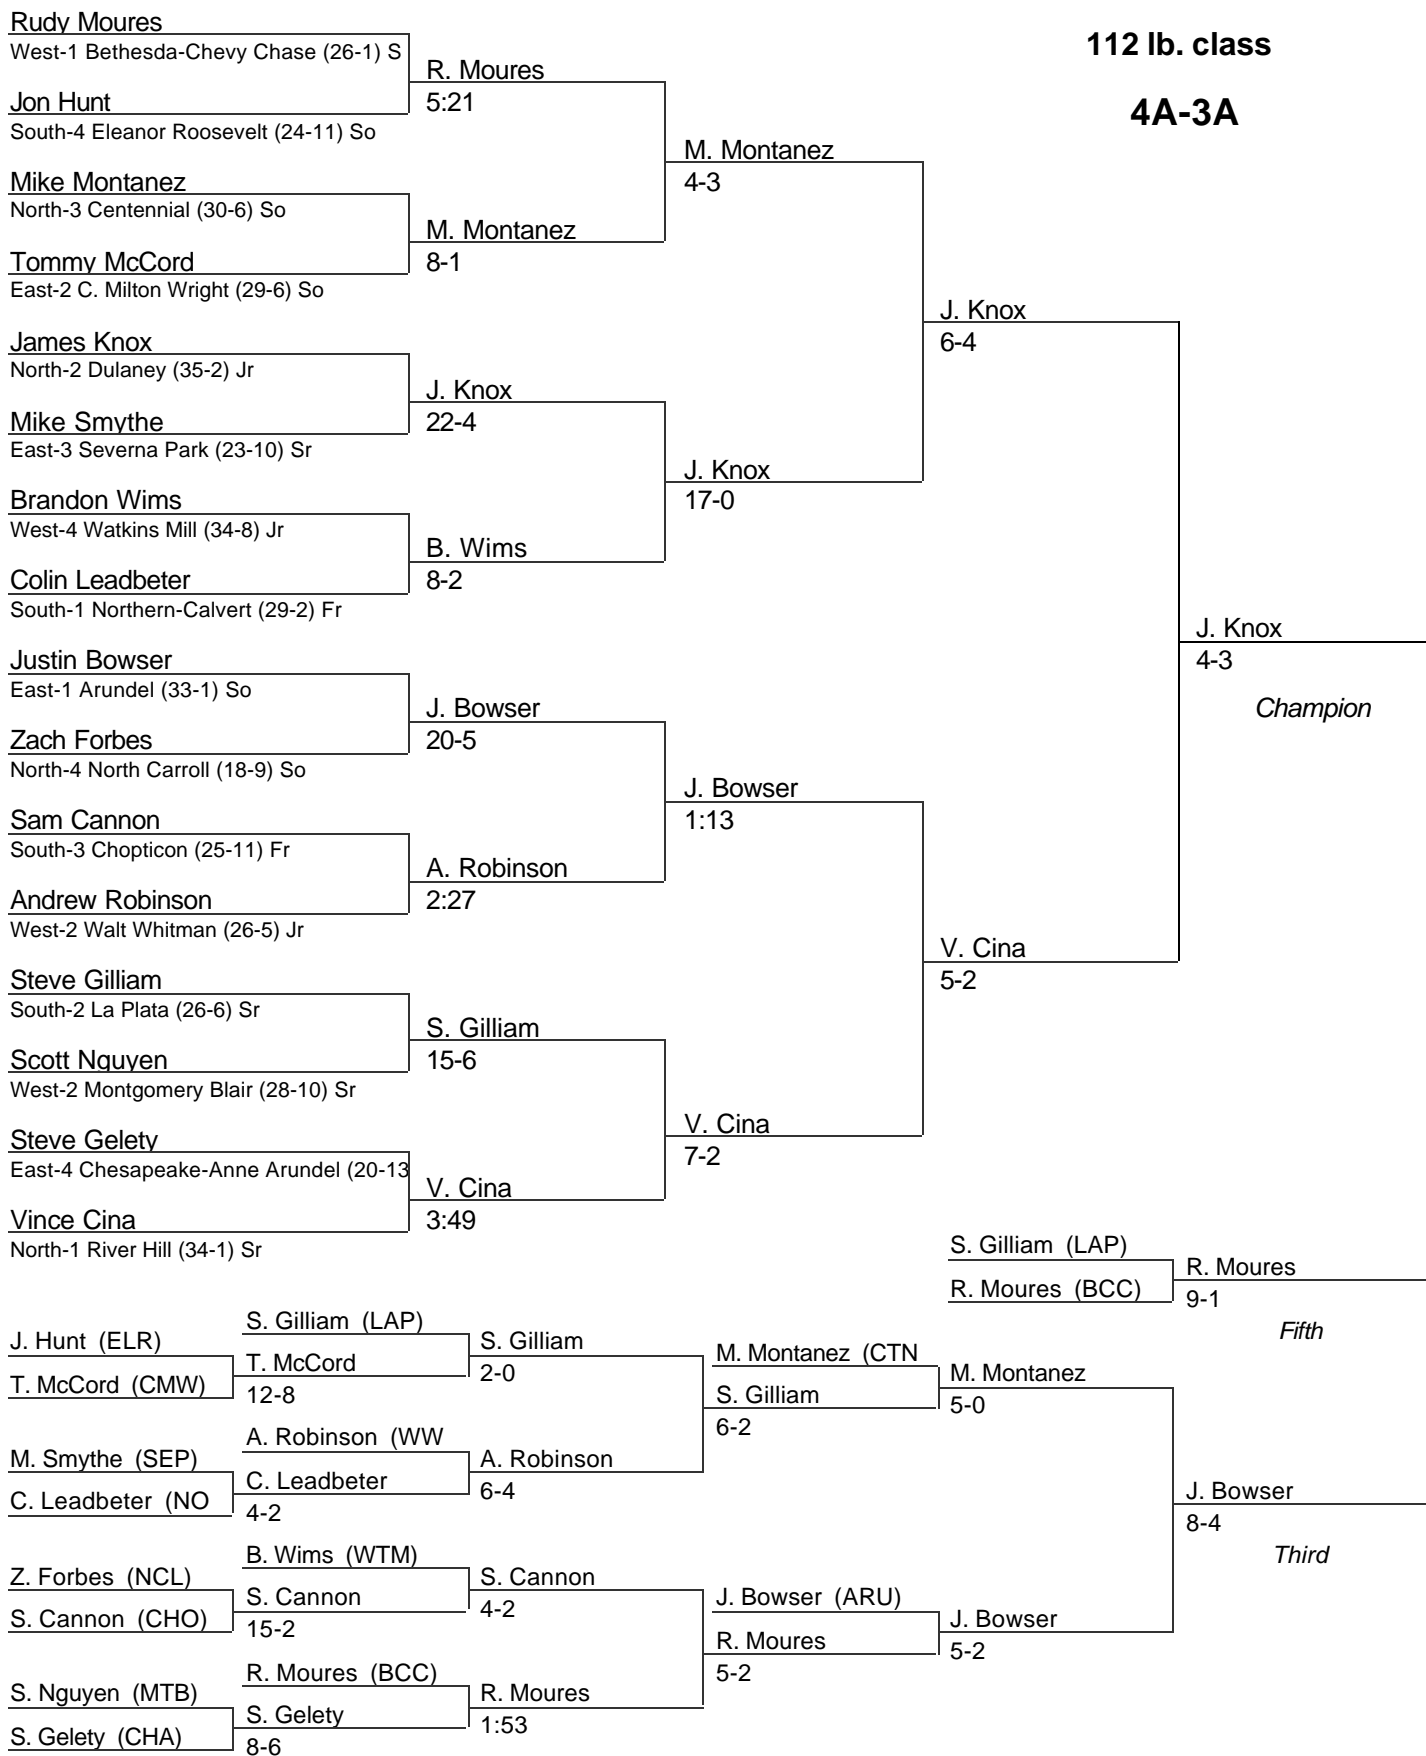

MPSSAA State Wrestling Tournament

2004

103 lb. class

4A-3A

MPSSAA State Wrestling Tournament

2004

112 lb. class

4A-3A