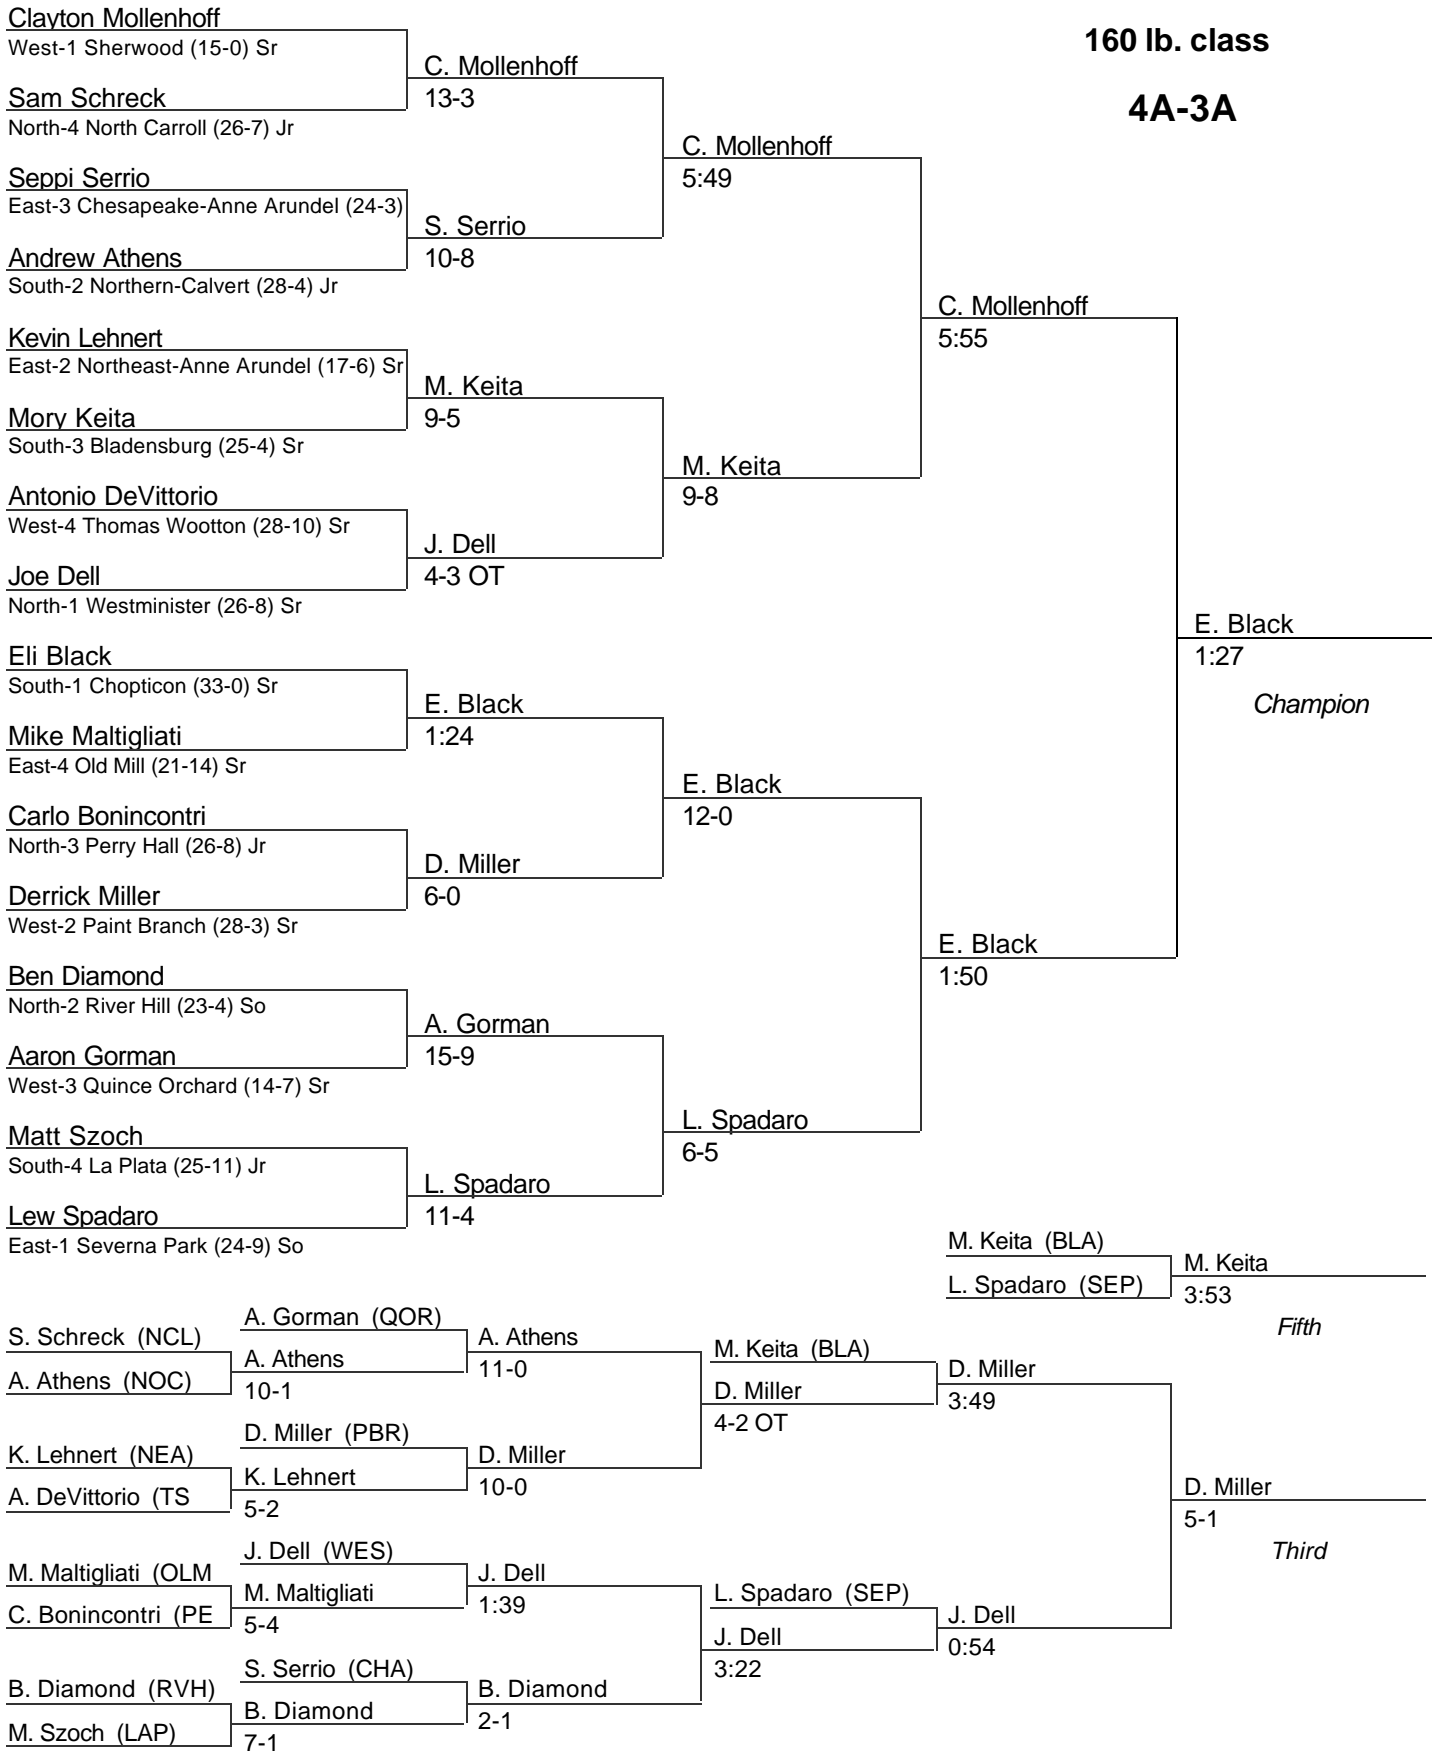

MPSSAA State Wrestling Tournament

2004

152 lb. class

4A-3A

MPSSAA State Wrestling Tournament

2004

160 lb. class

4A-3A