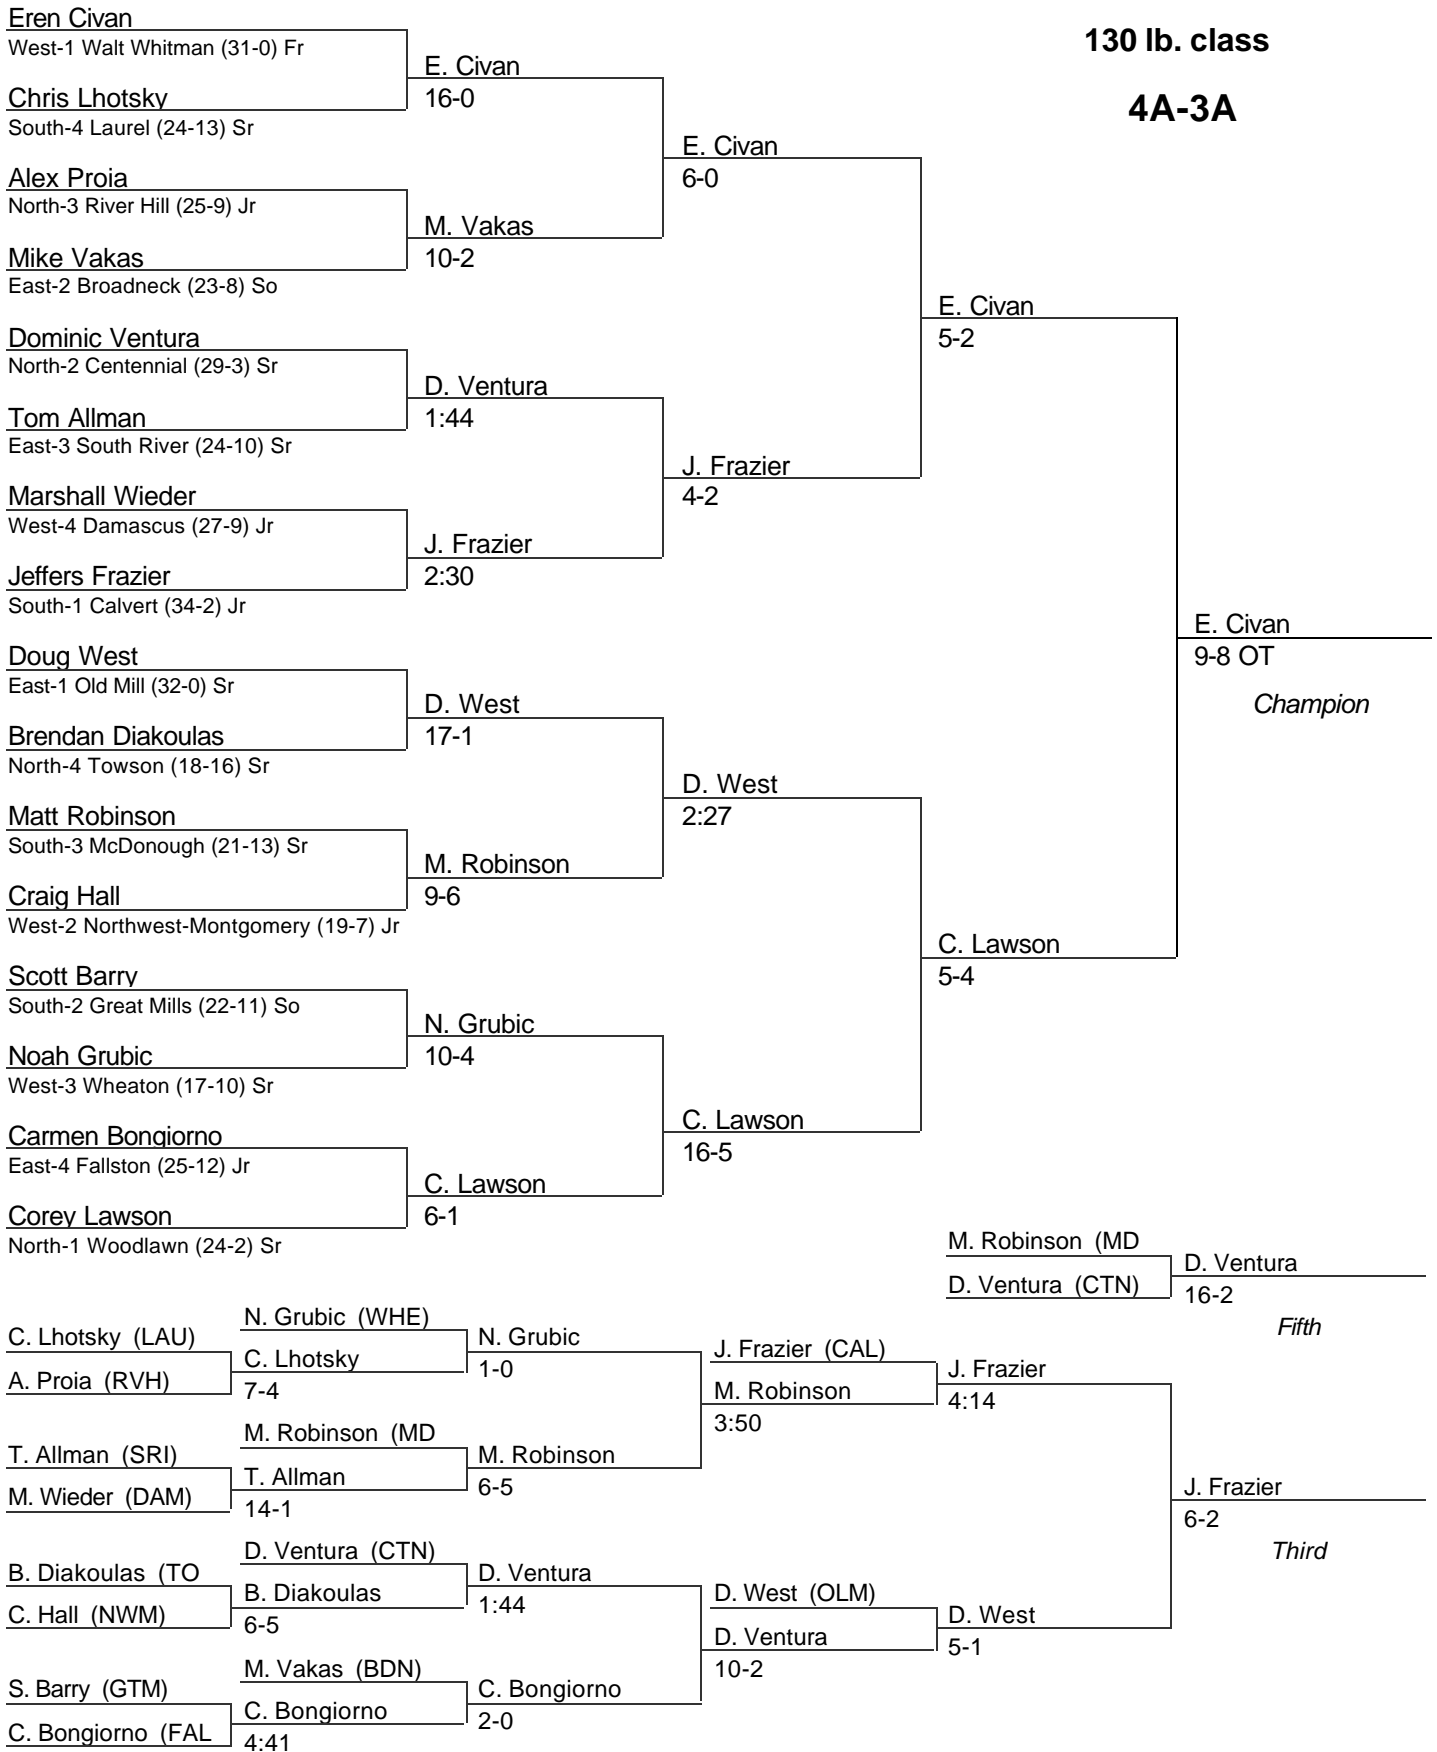

MPSSAA State Wrestling Tournament

2004

130 lb. class

4A-3A