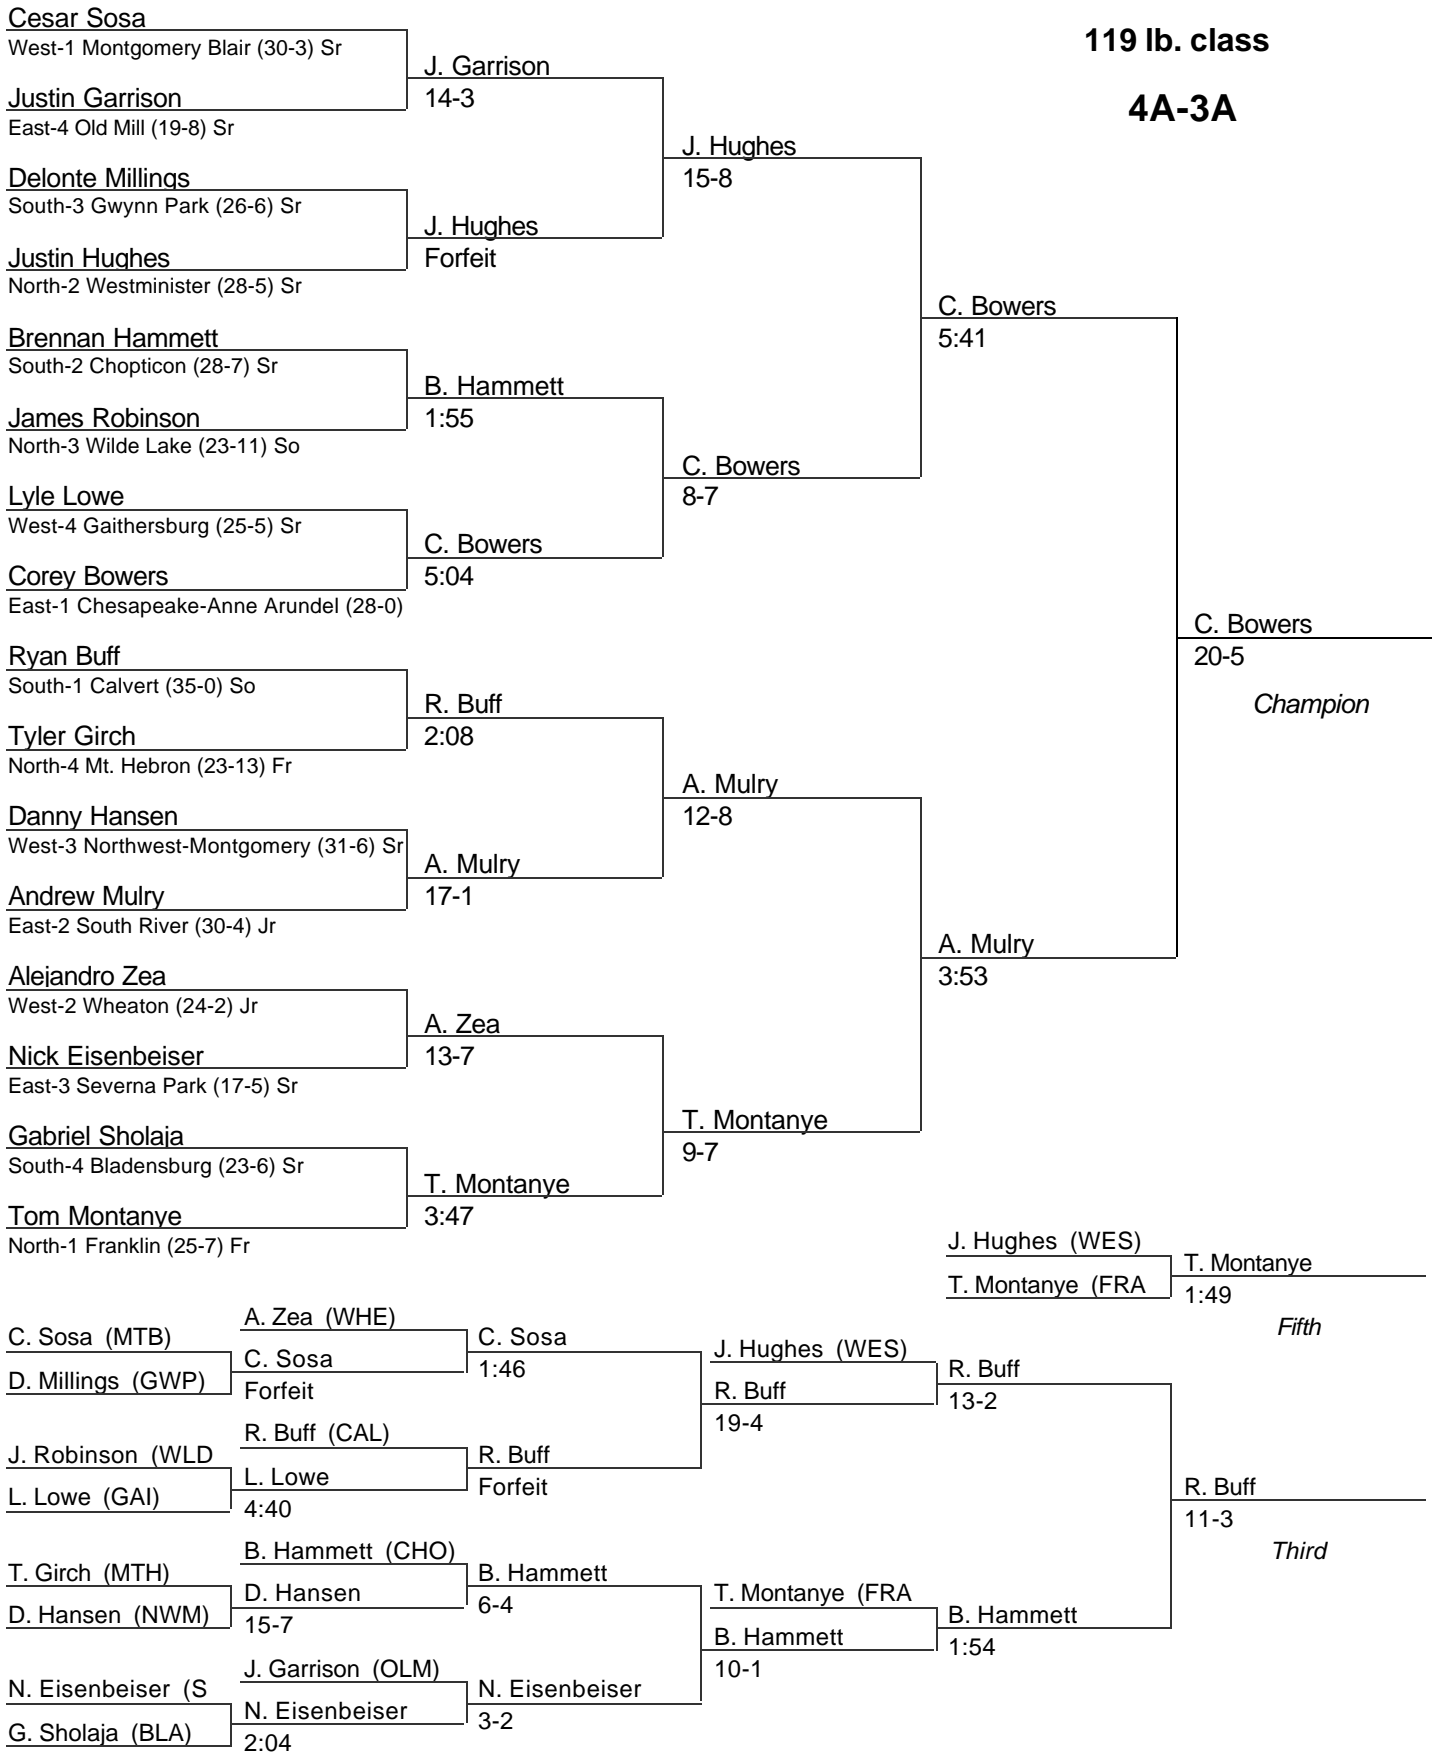

MPSSAA State Wrestling Tournament

2004

119 lb. class

4A-3A