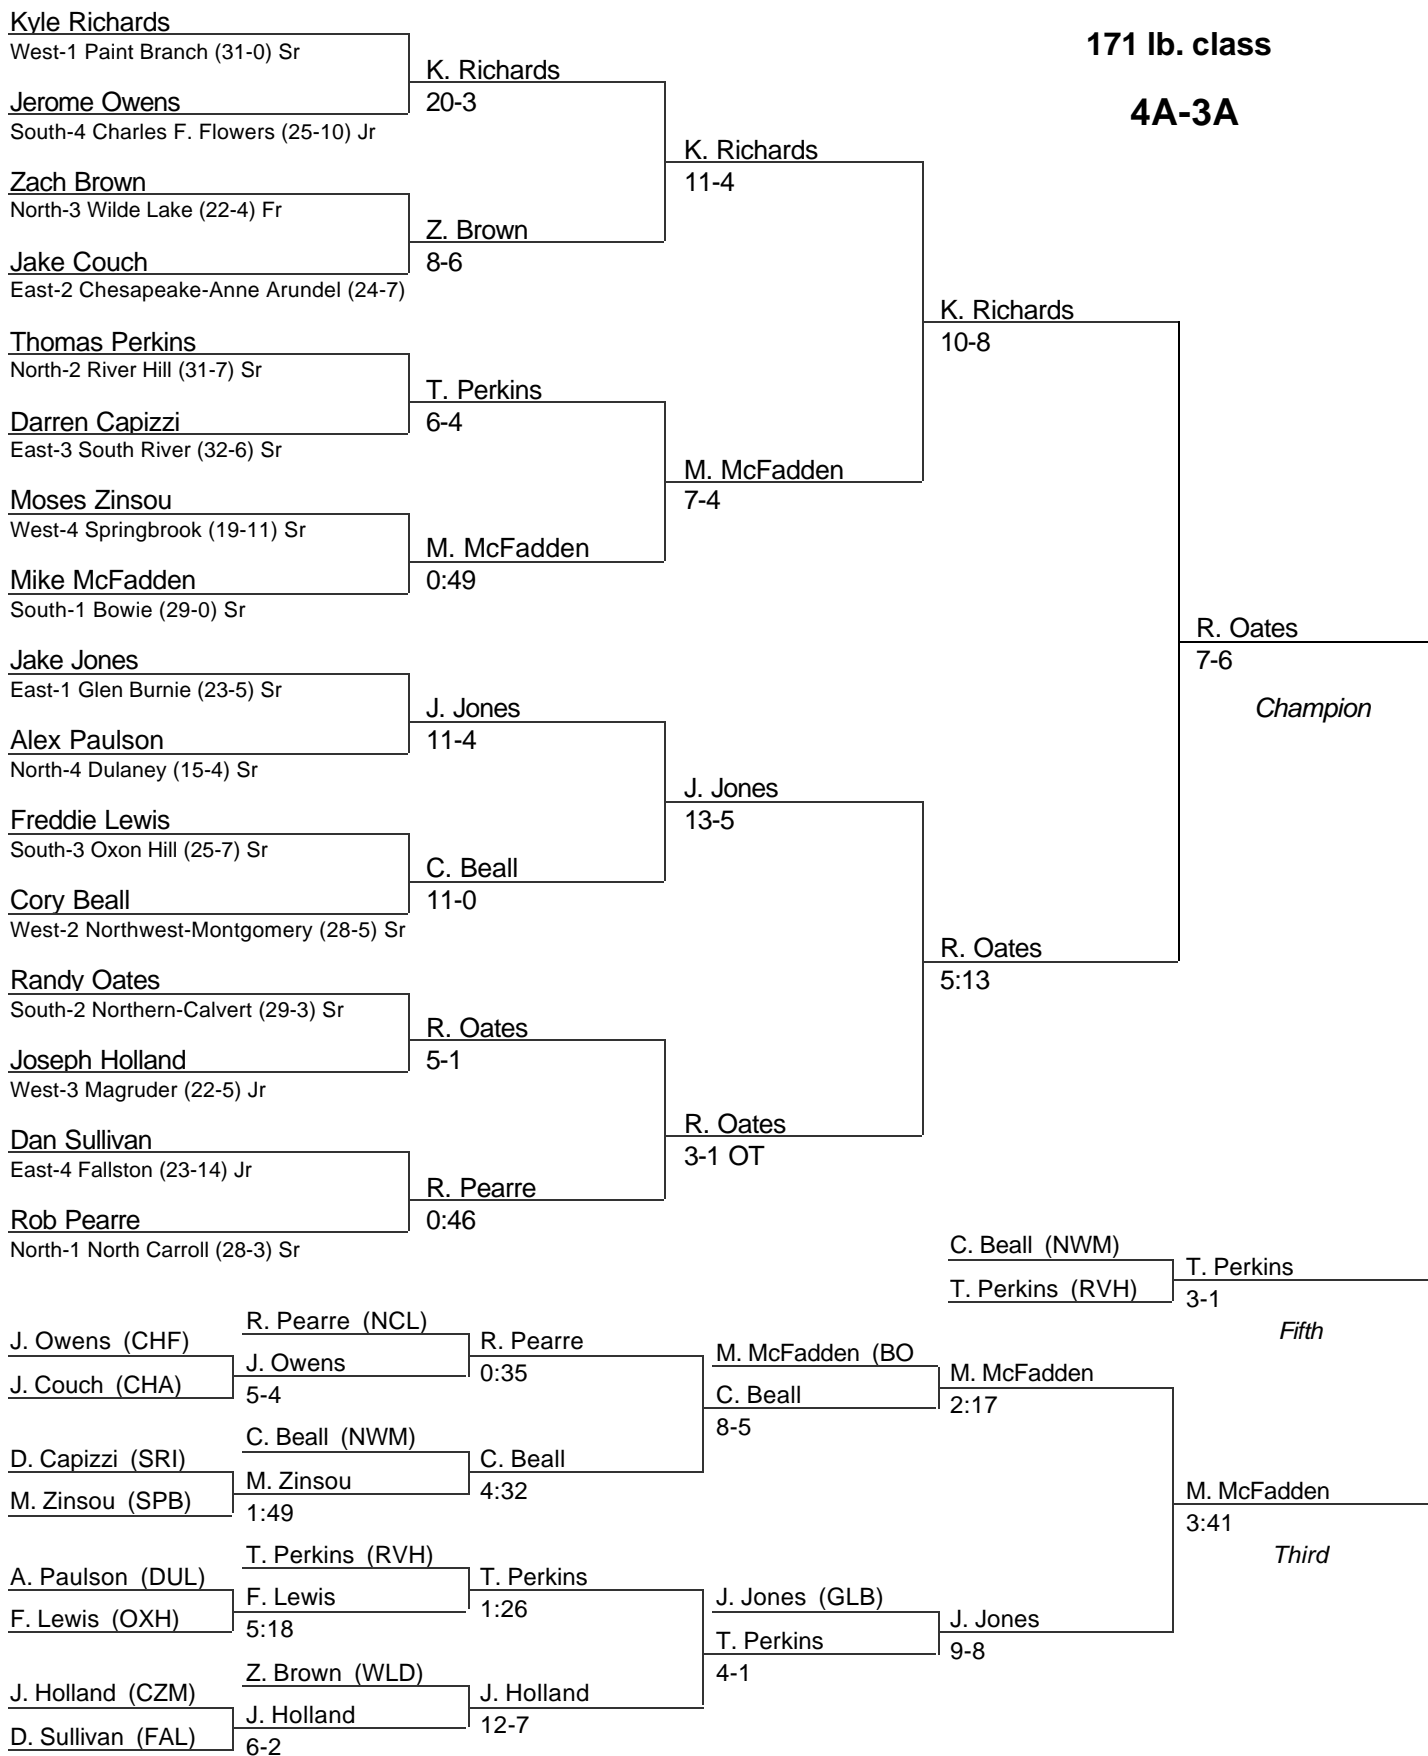

MPSSAA State Wrestling Tournament

2004

171 lb. class

4A-3A