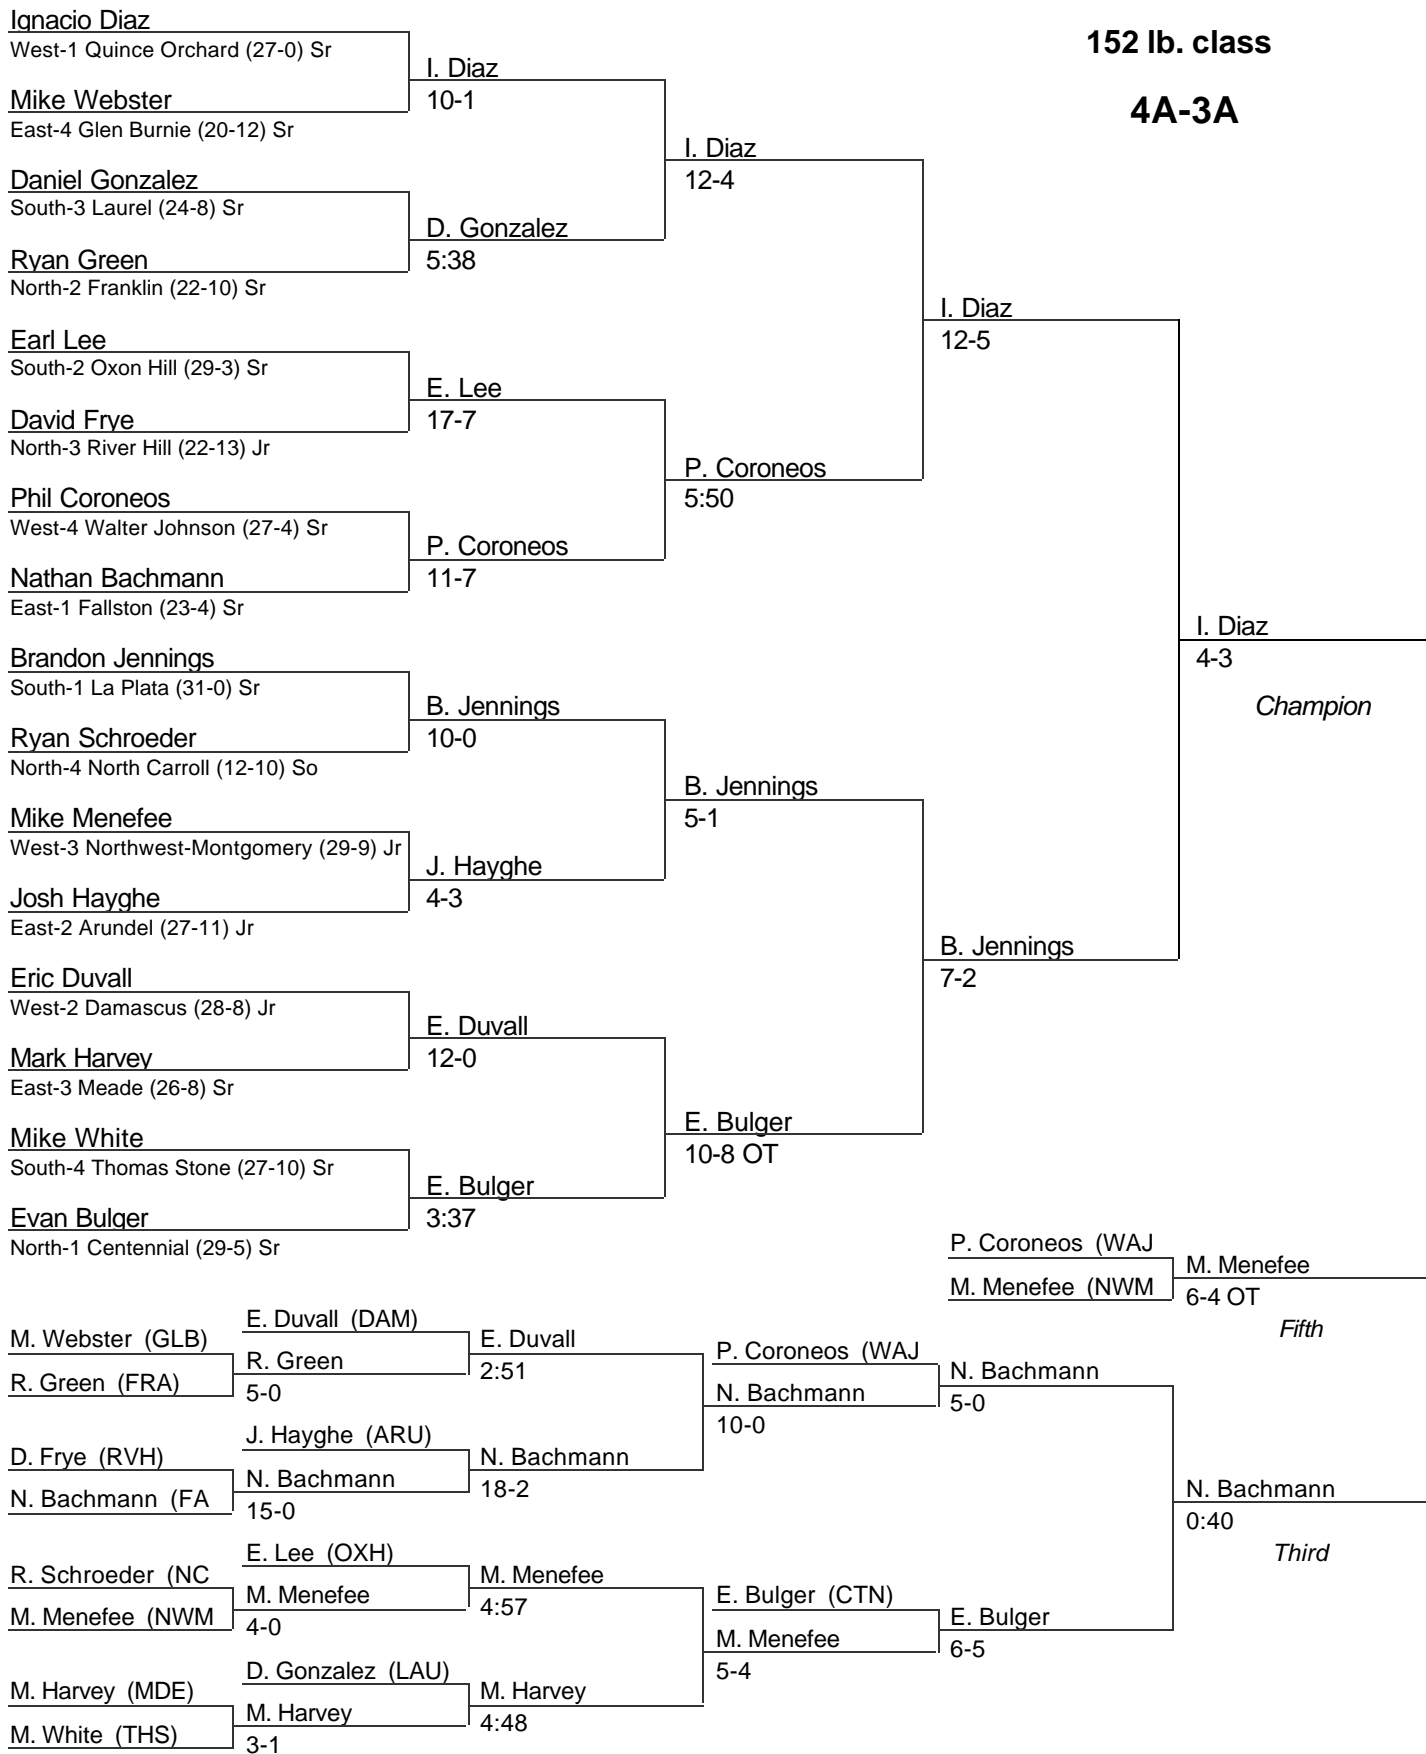

MPSSAA State Wrestling Tournament

2004

152 lb. class

4A-3A