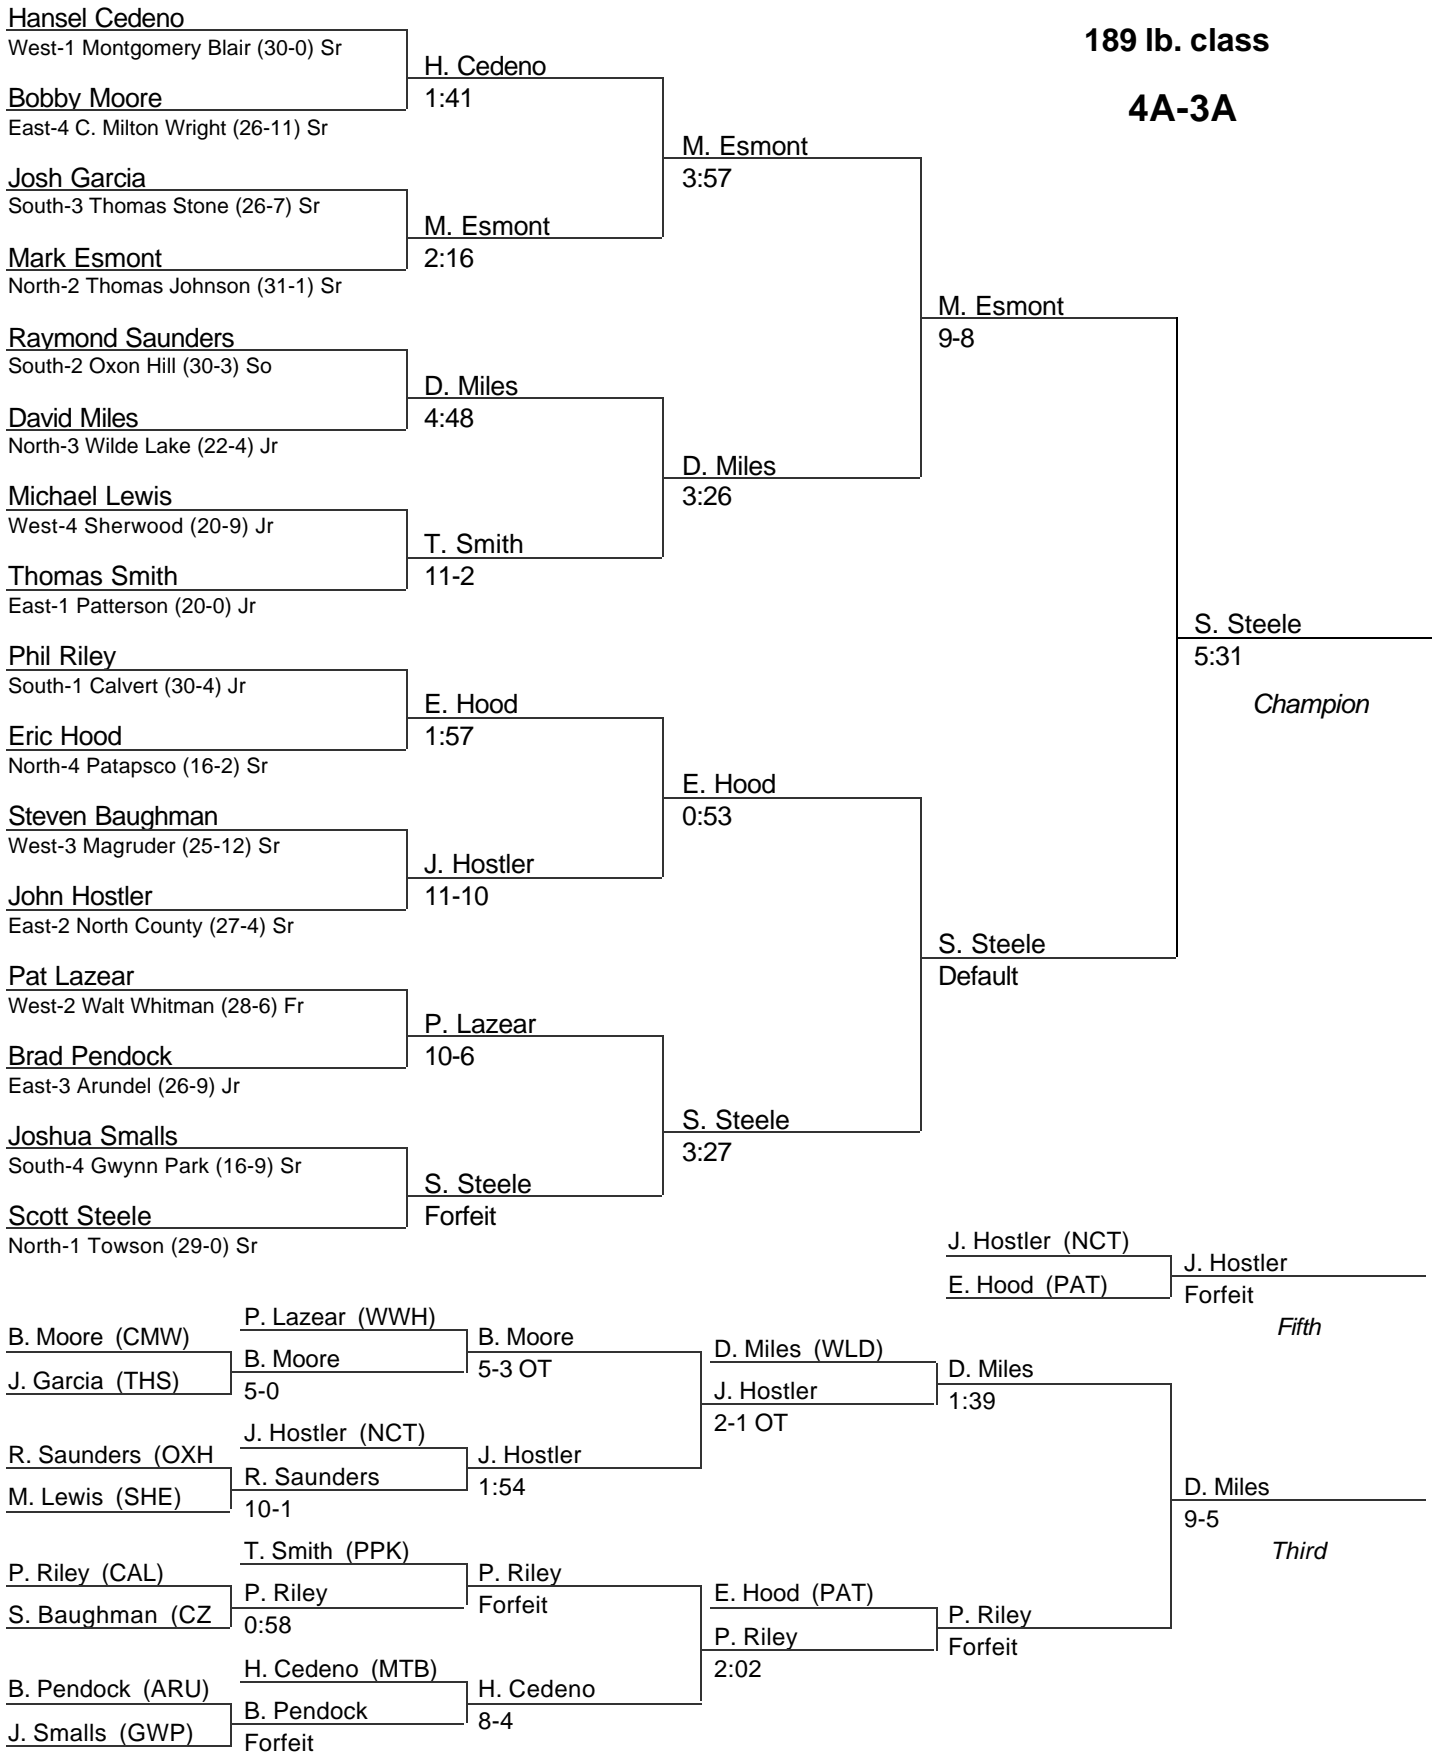

MPSSAA State Wrestling Tournament

2004

171 lb. class

4A-3A

MPSSAA State Wrestling Tournament

2004

189 lb. class

4A-3A