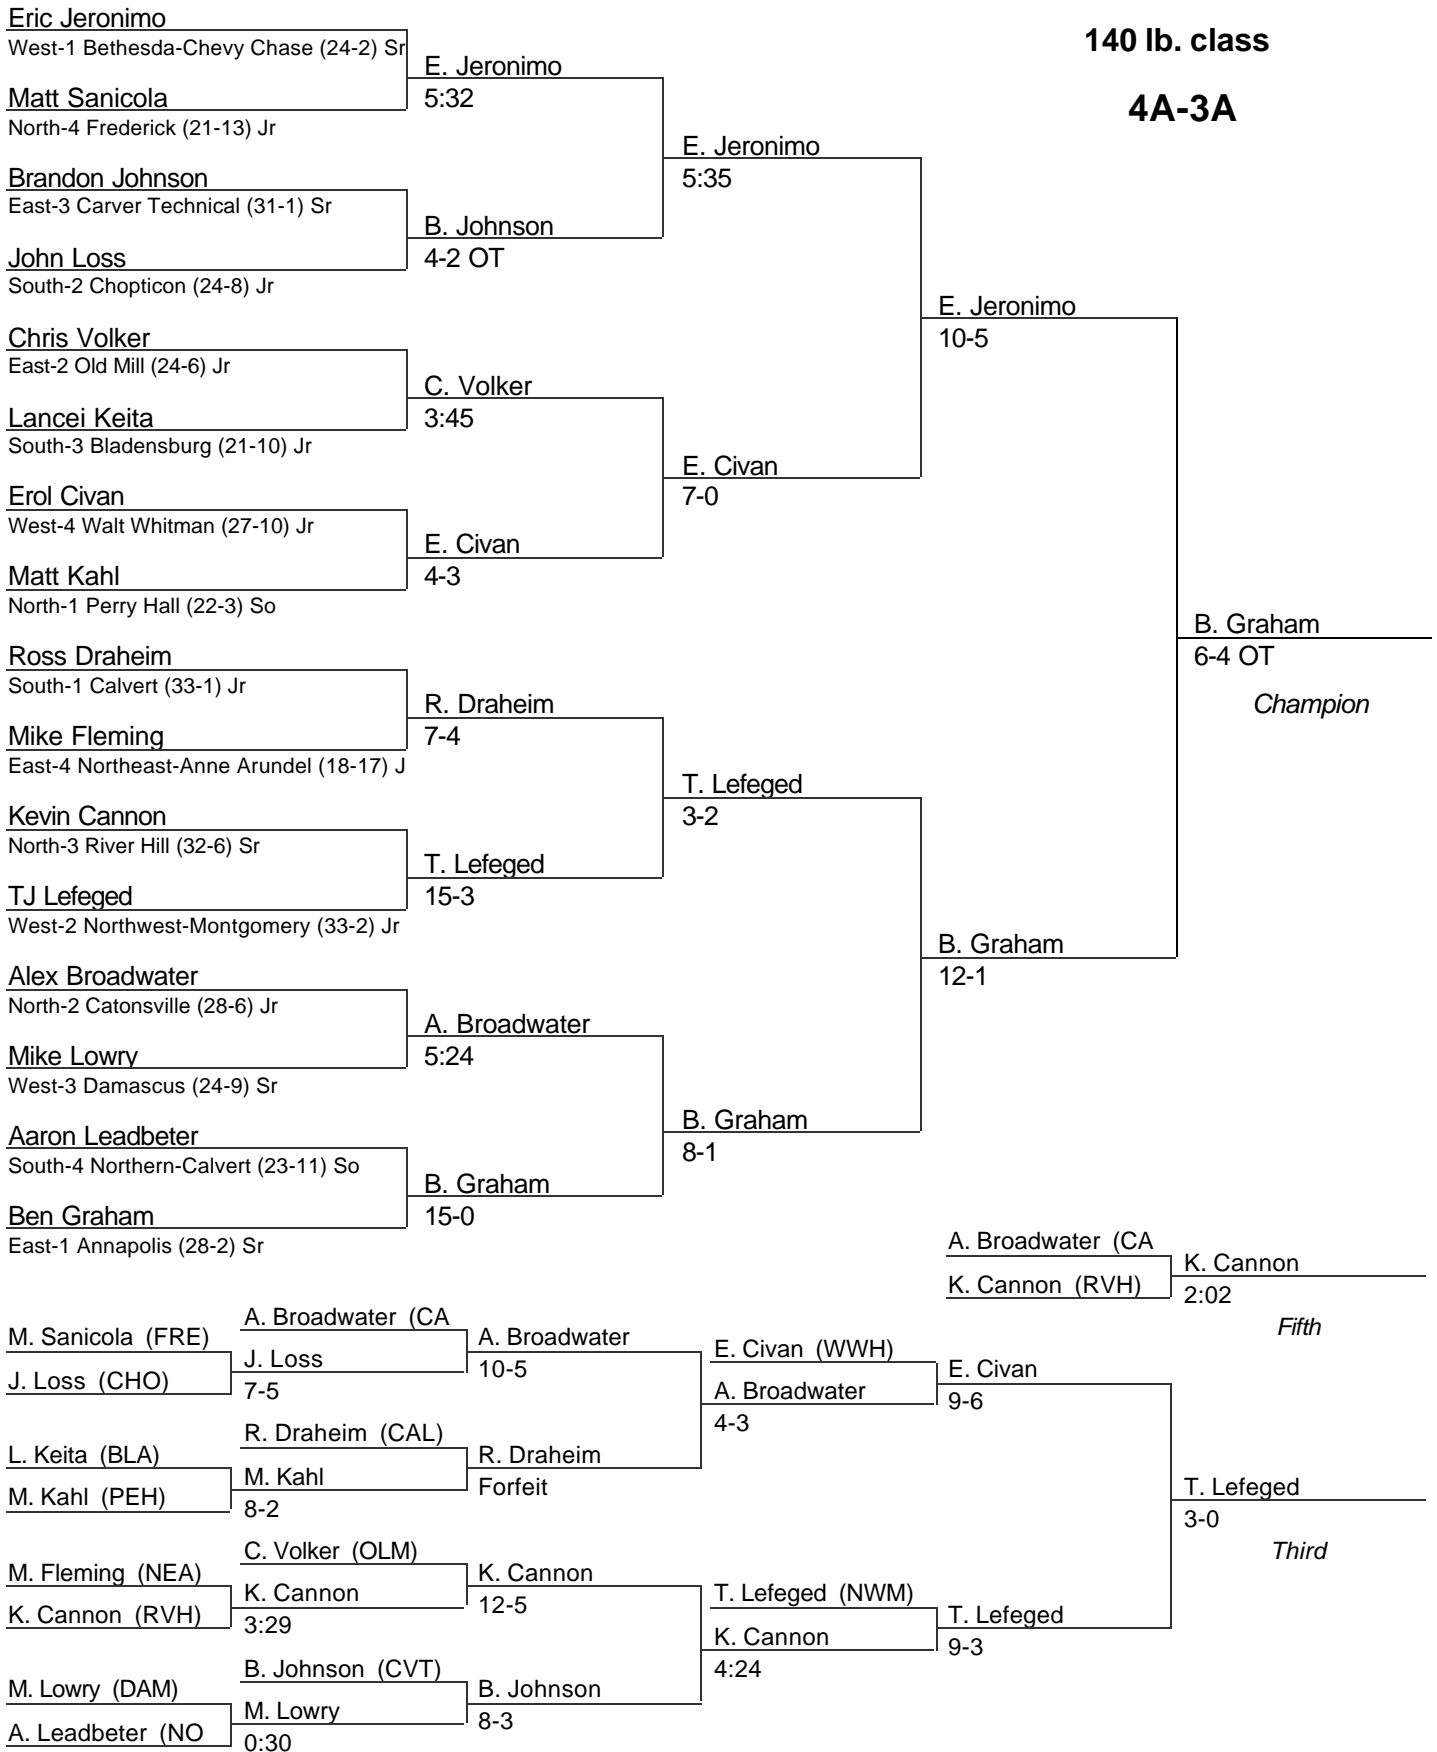

MPSSAA State Wrestling Tournament

2004

140 lb. class

4A-3A