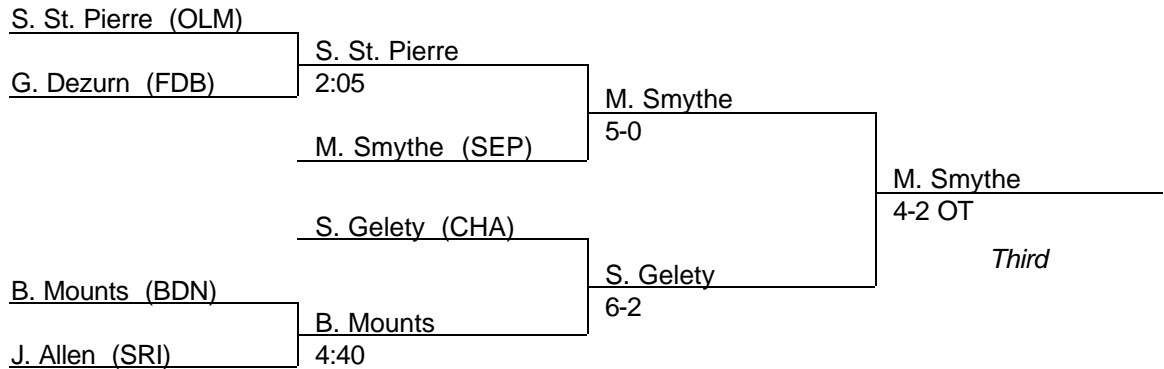

MPSSAA Regional Wrestling Tournament

2004 East Region 4A-3A

103 lb. class

Fifth

MPSSAA Regional Wrestling Tournament

2004 East Region 4A-3A

112 lb. class

MPSSAA Regional Wrestling Tournament

2004 East Region 4A-3A

119 lb. class

MPSSAA Regional Wrestling Tournament

2004 East Region 4A-3A

125 lb. class

MPSSAA Regional Wrestling Tournament

2004 East Region 4A-3A

130 lb. class