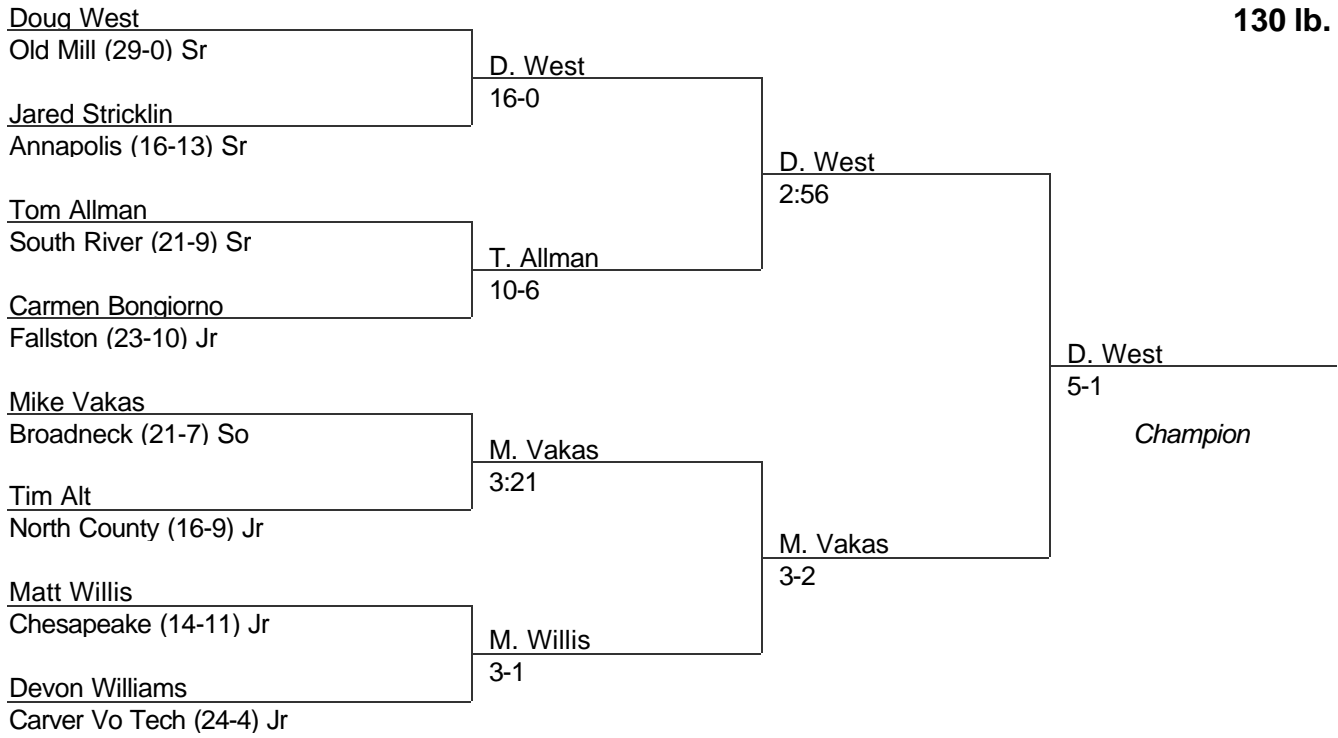

2004 East Region 4A-3A

119 lb. class

MPSSAA Regional Wrestling Tournament

2004 East Region 4A-3A

125 lb. class

MPSSAA Regional Wrestling Tournament

2004 East Region 4A-3A

130 lb. class