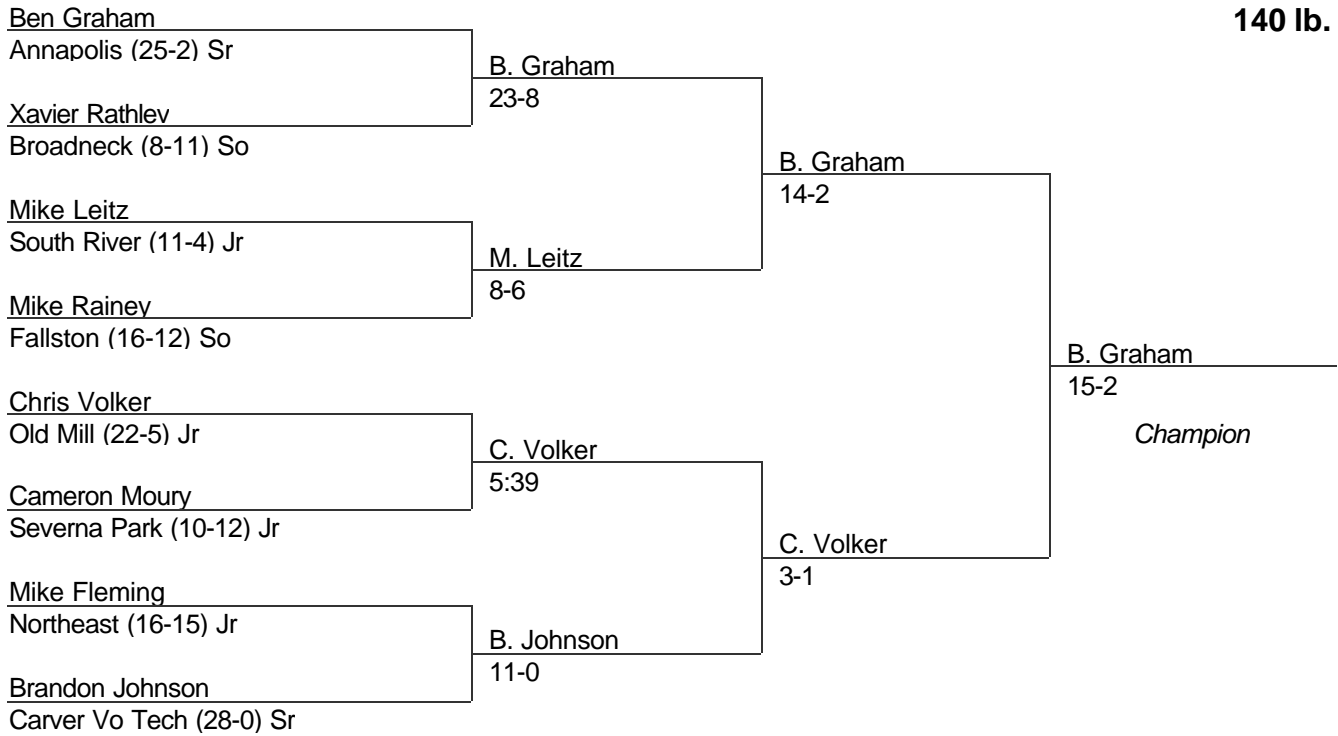

MPSSAA Regional Wrestling Tournament

2004 East Region 4A-3A

135 lb. class

MPSSAA Regional Wrestling Tournament

2004 East Region 4A-3A

140 lb. class

MPSSAA Regional Wrestling Tournament

2004 East Region 4A-3A