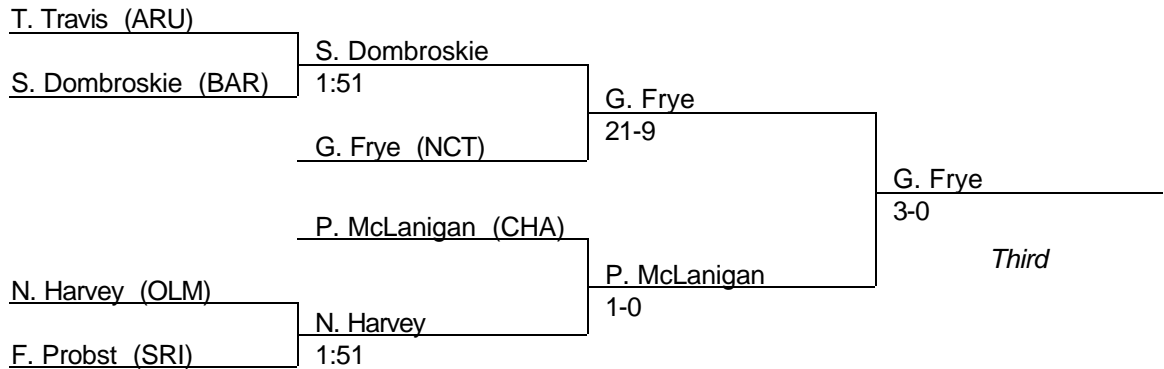

2004 East Region 4A-3A

171 lb. class

MPSSAA Regional Wrestling Tournament

2004 East Region 4A-3A

189 lb. class

MPSSAA Regional Wrestling Tournament

2004 East Region 4A-3A

215 lb. class