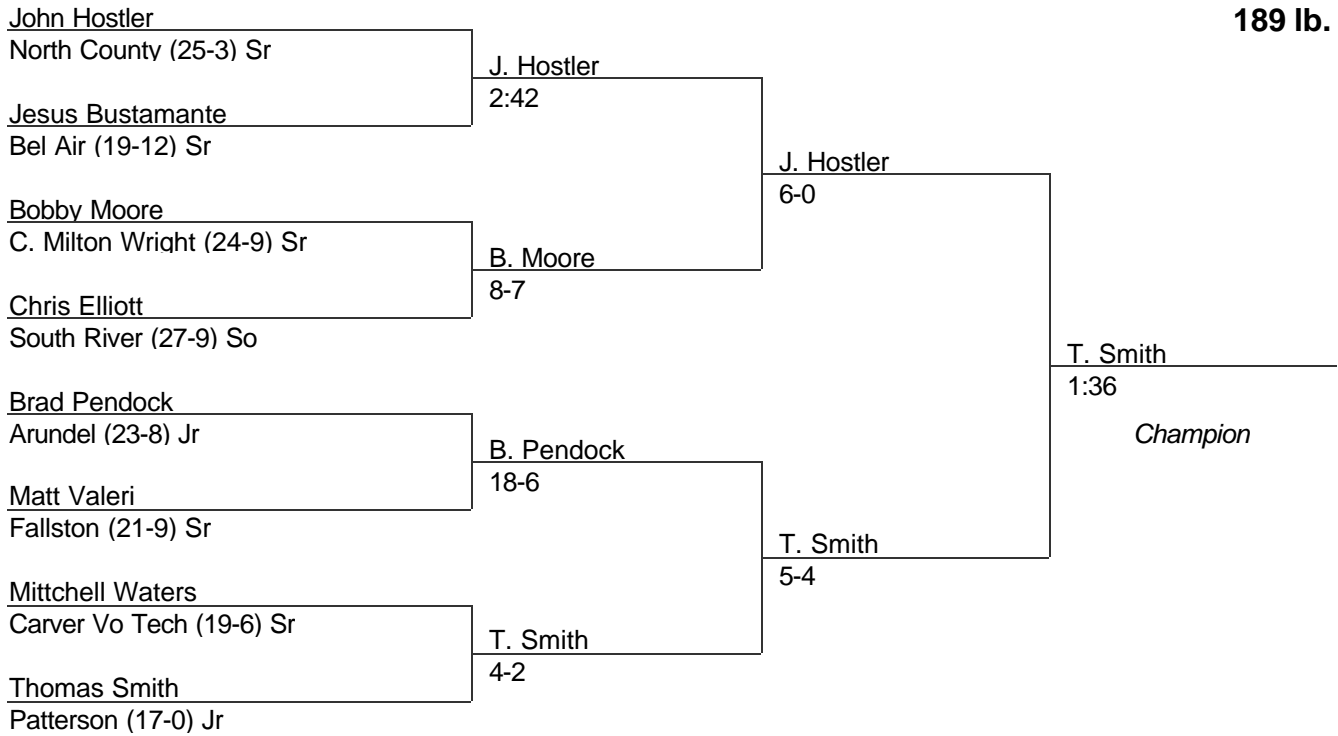

2004 East Region 4A-3A

171 lb. class

MPSSAA Regional Wrestling Tournament

2004 East Region 4A-3A

189 lb. class

MPSSAA Regional Wrestling Tournament

2004 East Region 4A-3A

215 lb. class