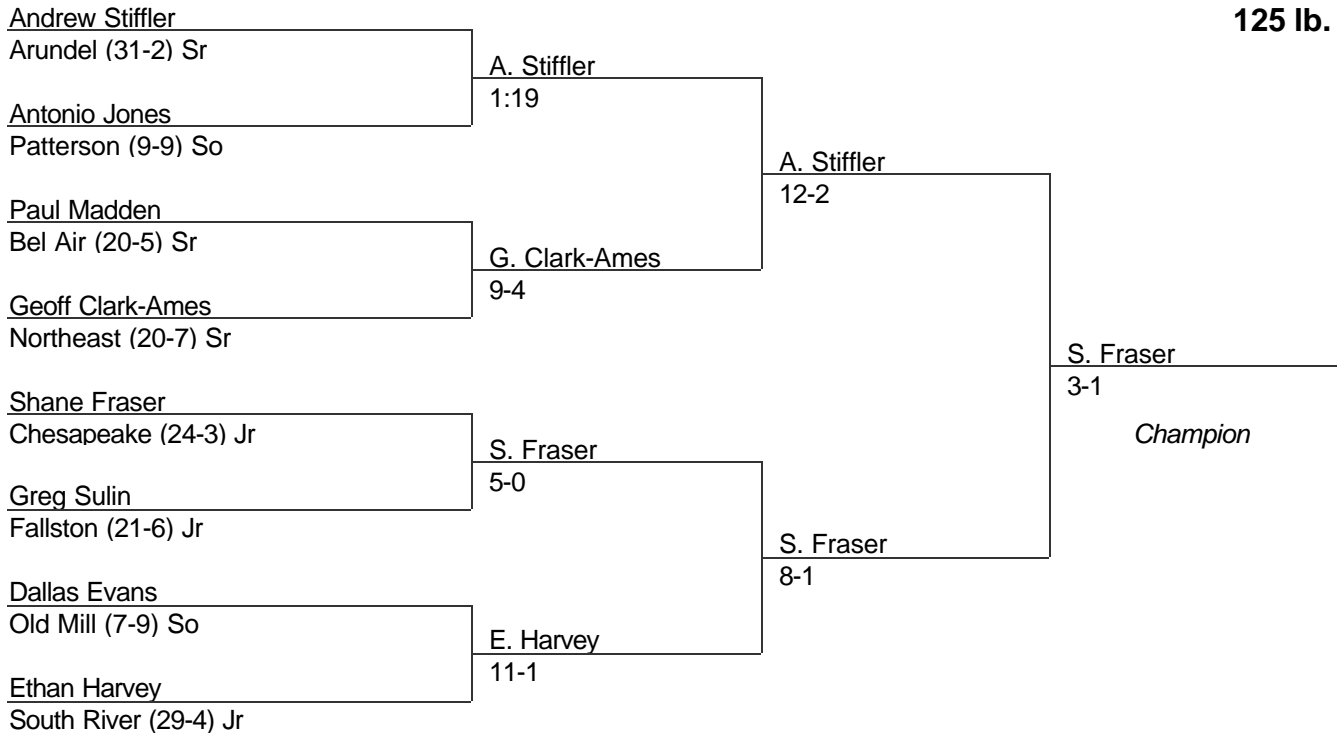

2004 East Region 4A-3A

119 lb. class

MPSSAA Regional Wrestling Tournament

2004 East Region 4A-3A

125 lb. class

MPSSAA Regional Wrestling Tournament

2004 East Region 4A-3A

130 lb. class