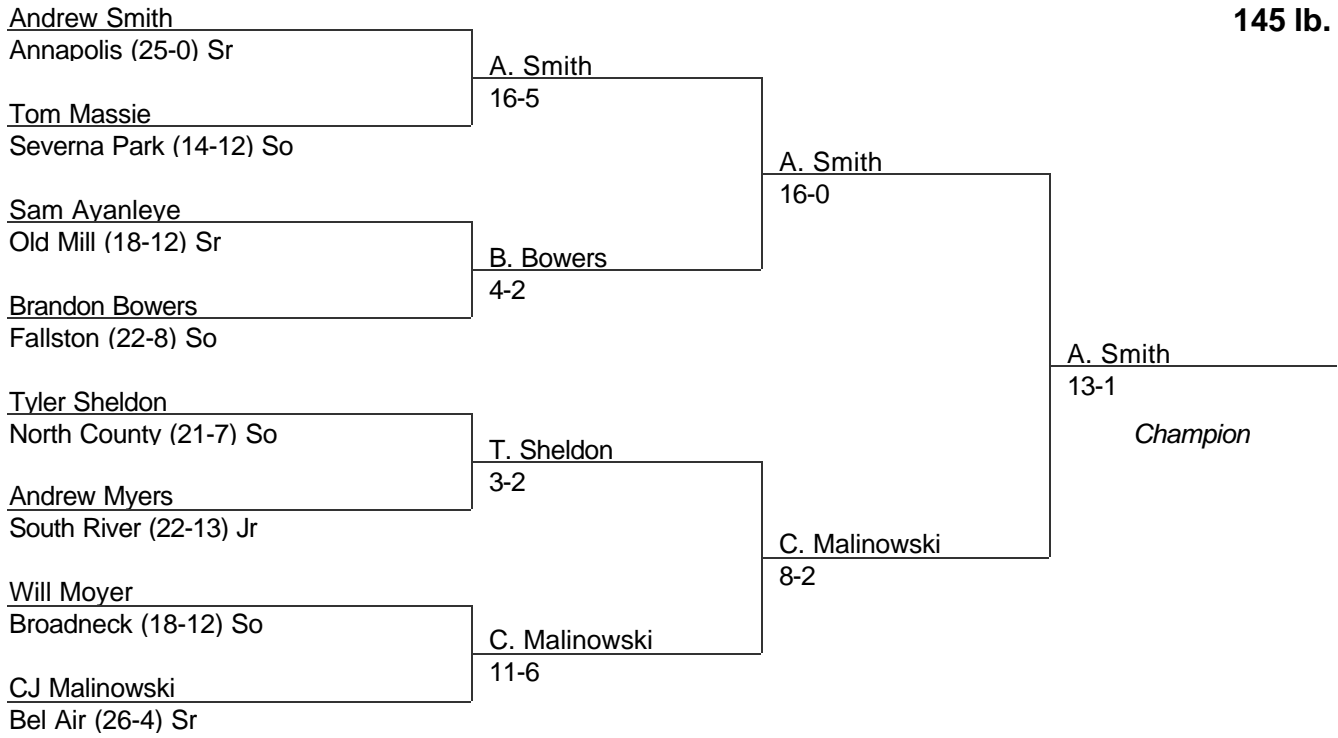

MPSSAA Regional Wrestling Tournament

2004 East Region 4A-3A

145 lb. class