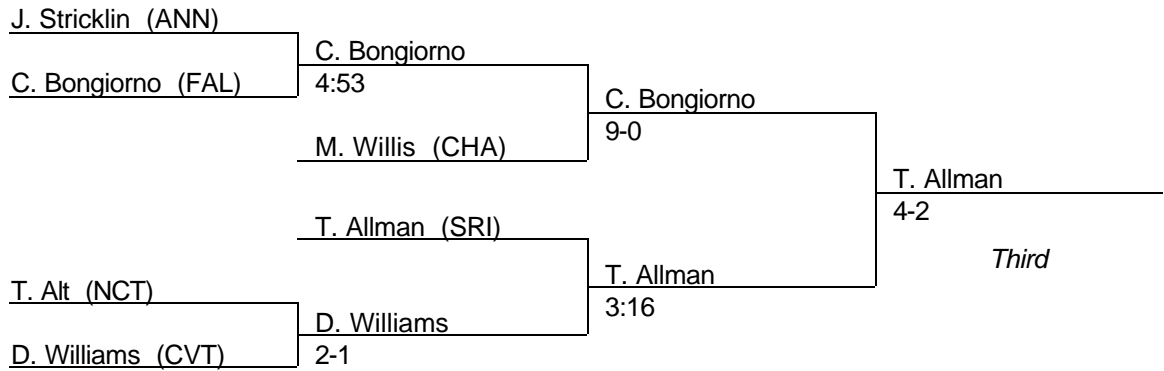

2004 East Region 4A-3A

119 lb. class

MPSSAA Regional Wrestling Tournament

2004 East Region 4A-3A

125 lb. class

MPSSAA Regional Wrestling Tournament

2004 East Region 4A-3A

130 lb. class