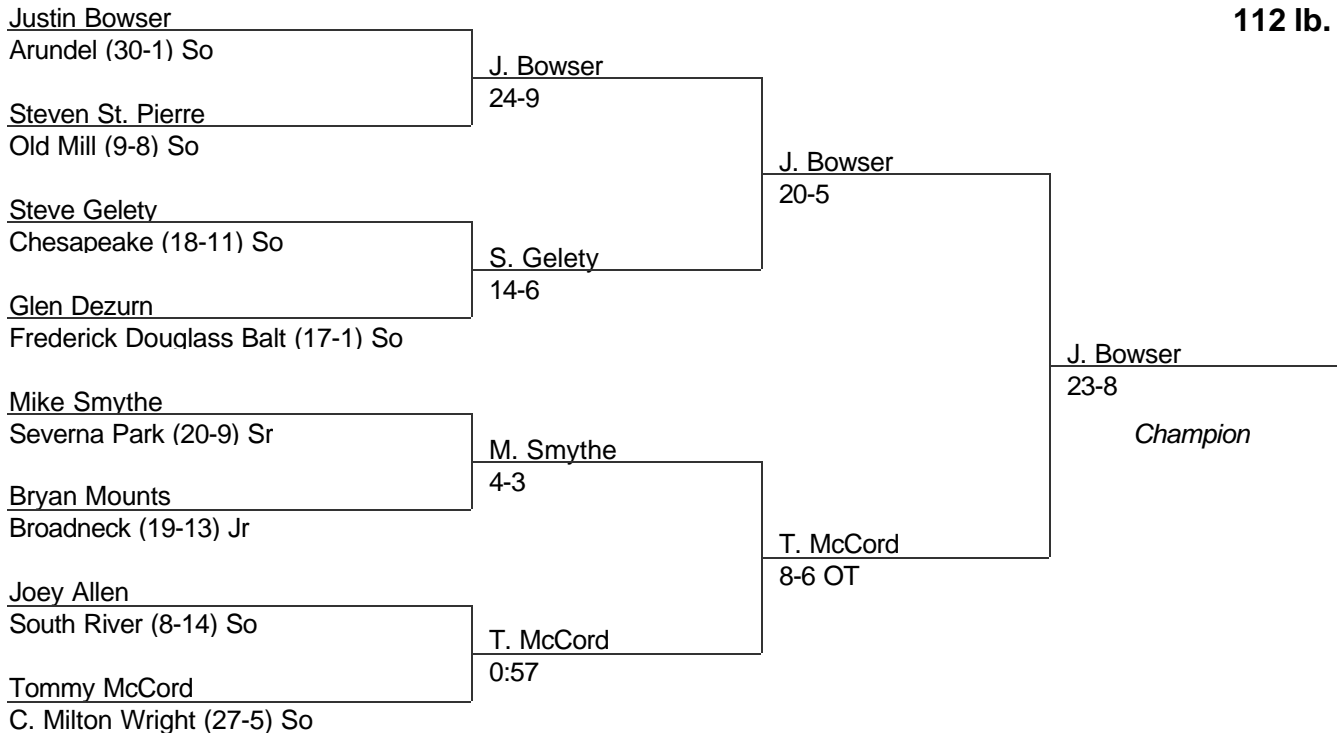

MPSSAA Regional Wrestling Tournament

2004 East Region 4A-3A

103 lb. class

Fifth

MPSSAA Regional Wrestling Tournament

2004 East Region 4A-3A

112 lb. class

MPSSAA Regional Wrestling Tournament

2004 East Region 4A-3A

119 lb. class

MPSSAA Regional Wrestling Tournament

2004 East Region 4A-3A

125 lb. class

MPSSAA Regional Wrestling Tournament

2004 East Region 4A-3A

130 lb. class