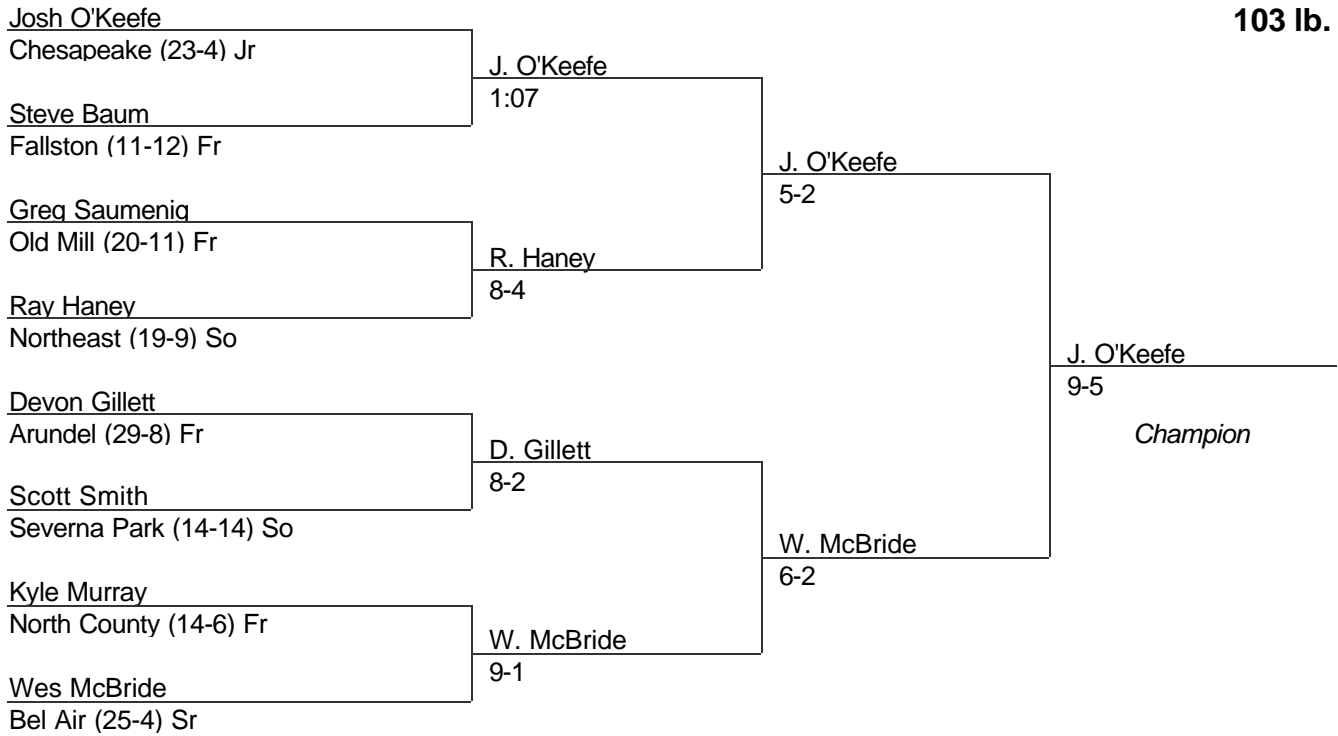

MPSSAA Regional Wrestling Tournament

2004 East Region 4A-3A

103 lb. class

Fifth

MPSSAA Regional Wrestling Tournament

2004 East Region 4A-3A

112 lb. class

MPSSAA Regional Wrestling Tournament

2004 East Region 4A-3A

119 lb. class

MPSSAA Regional Wrestling Tournament

2004 East Region 4A-3A

125 lb. class

MPSSAA Regional Wrestling Tournament

2004 East Region 4A-3A

130 lb. class