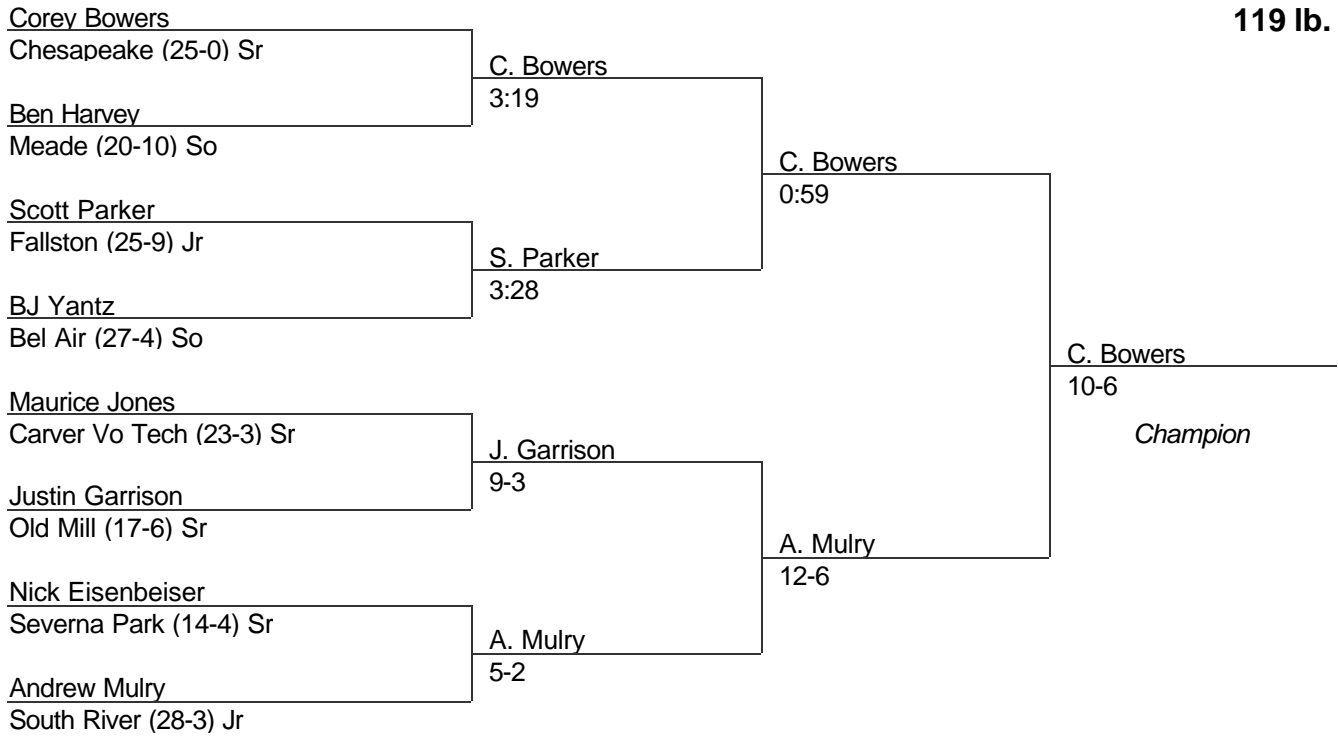

MPSSAA Regional Wrestling Tournament

2004 East Region 4A-3A

119 lb. class