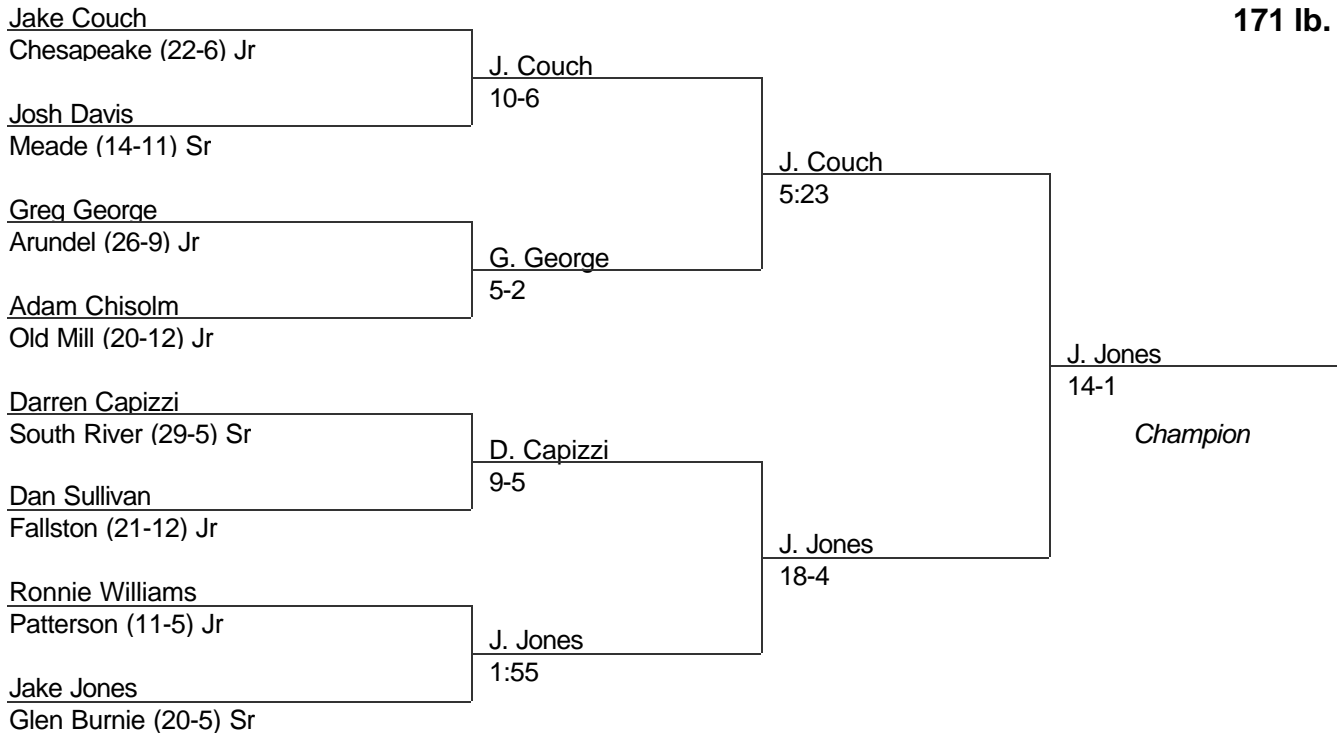

MPSSAA Regional Wrestling Tournament

2004 East Region 4A-3A

171 lb. class