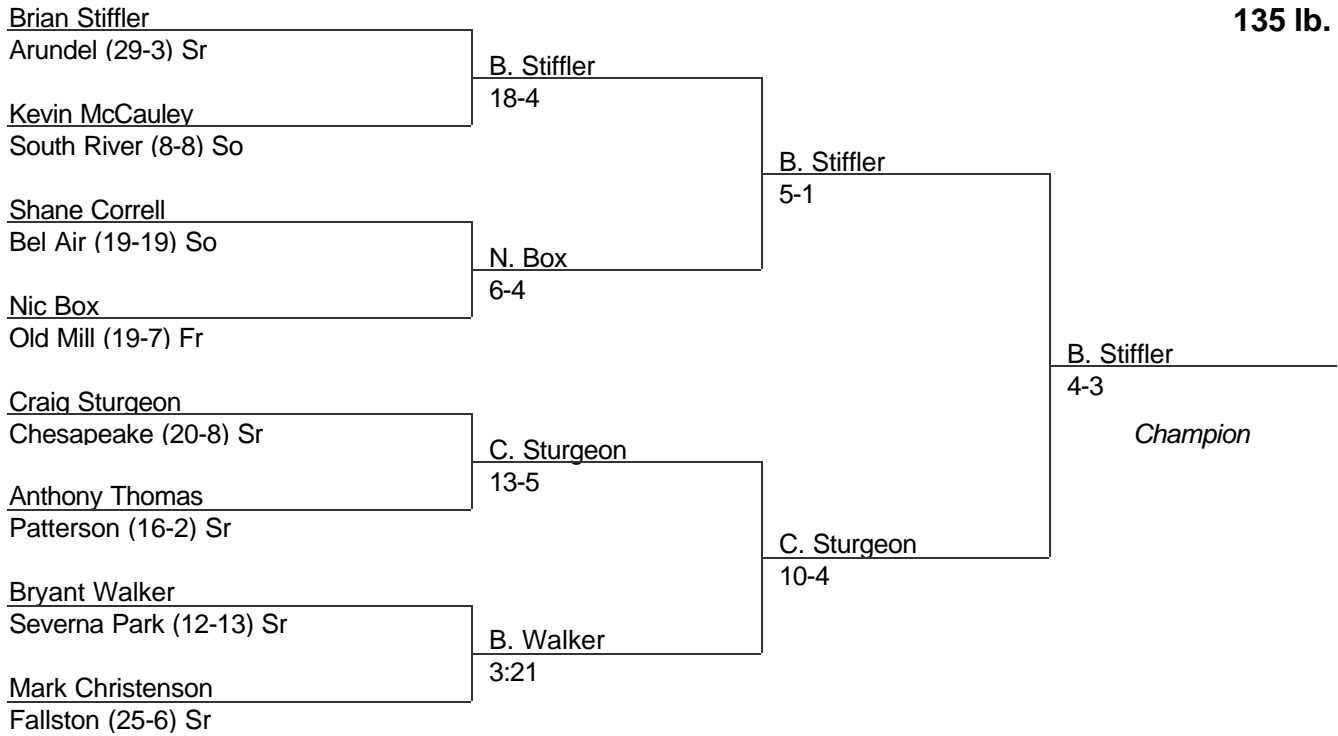

MPSSAA Regional Wrestling Tournament

2004 East Region 4A-3A

135 lb. class