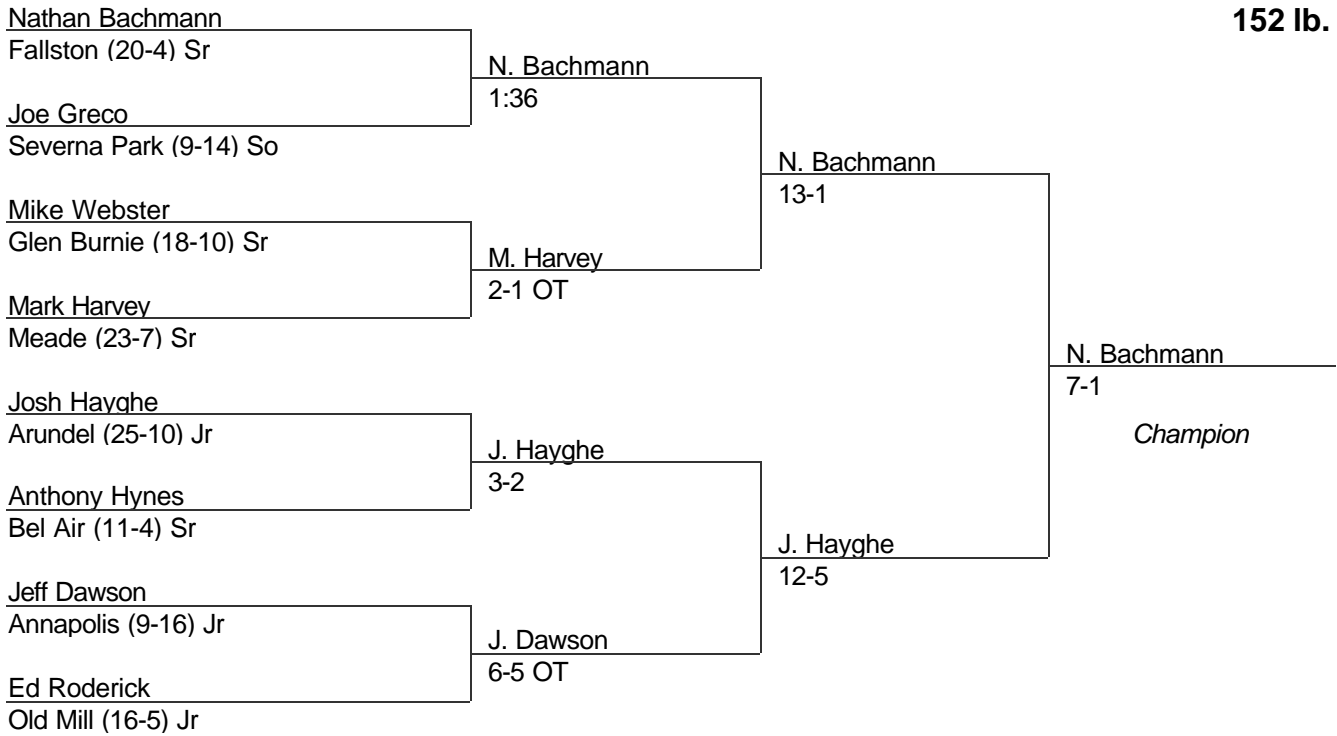

MPSSAA Regional Wrestling Tournament

2004 East Region 4A-3A

152 lb. class