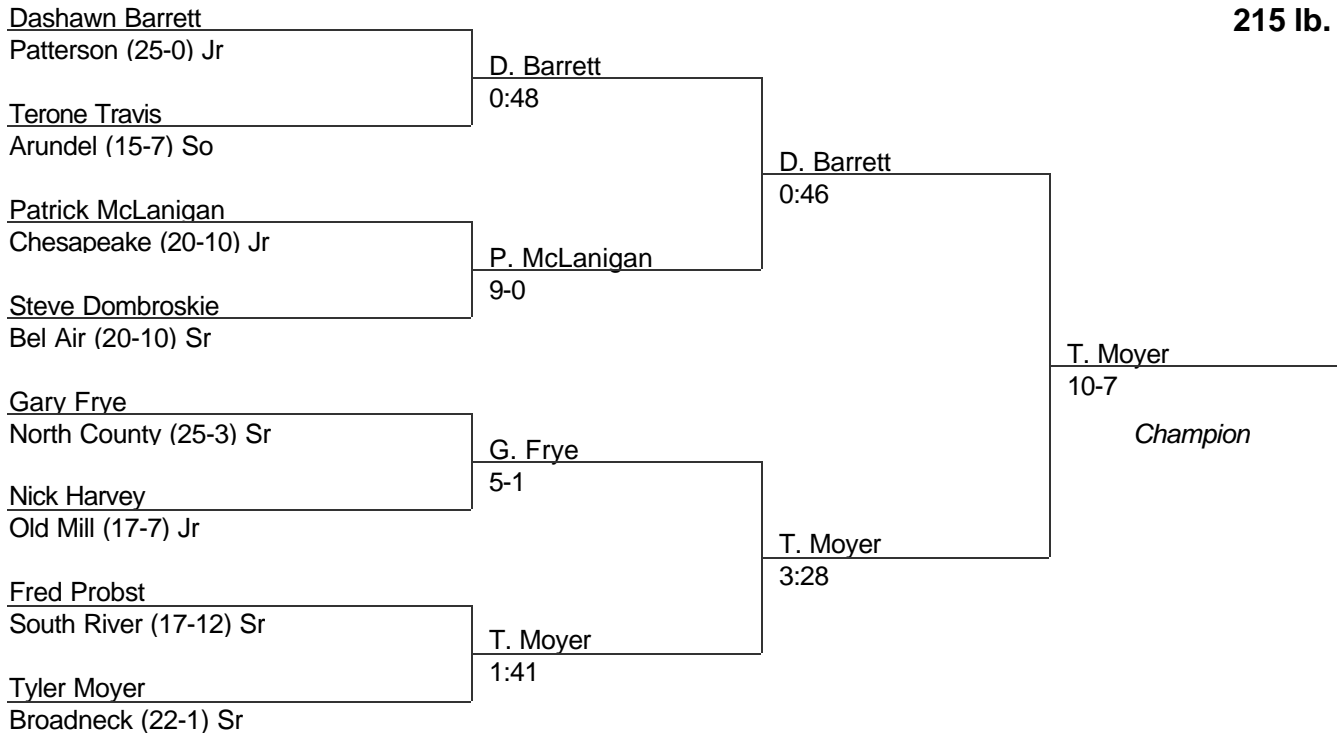

2004 East Region 4A-3A

171 lb. class

MPSSAA Regional Wrestling Tournament

2004 East Region 4A-3A

189 lb. class

MPSSAA Regional Wrestling Tournament

2004 East Region 4A-3A

215 lb. class