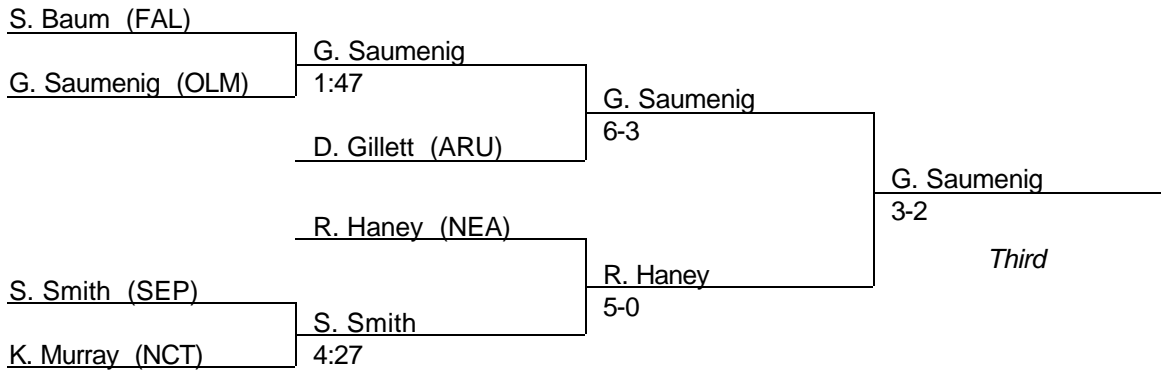

MPSSAA Regional Wrestling Tournament

2004 East Region 4A-3A

103 lb. class

Fifth

MPSSAA Regional Wrestling Tournament

2004 East Region 4A-3A

112 lb. class

MPSSAA Regional Wrestling Tournament