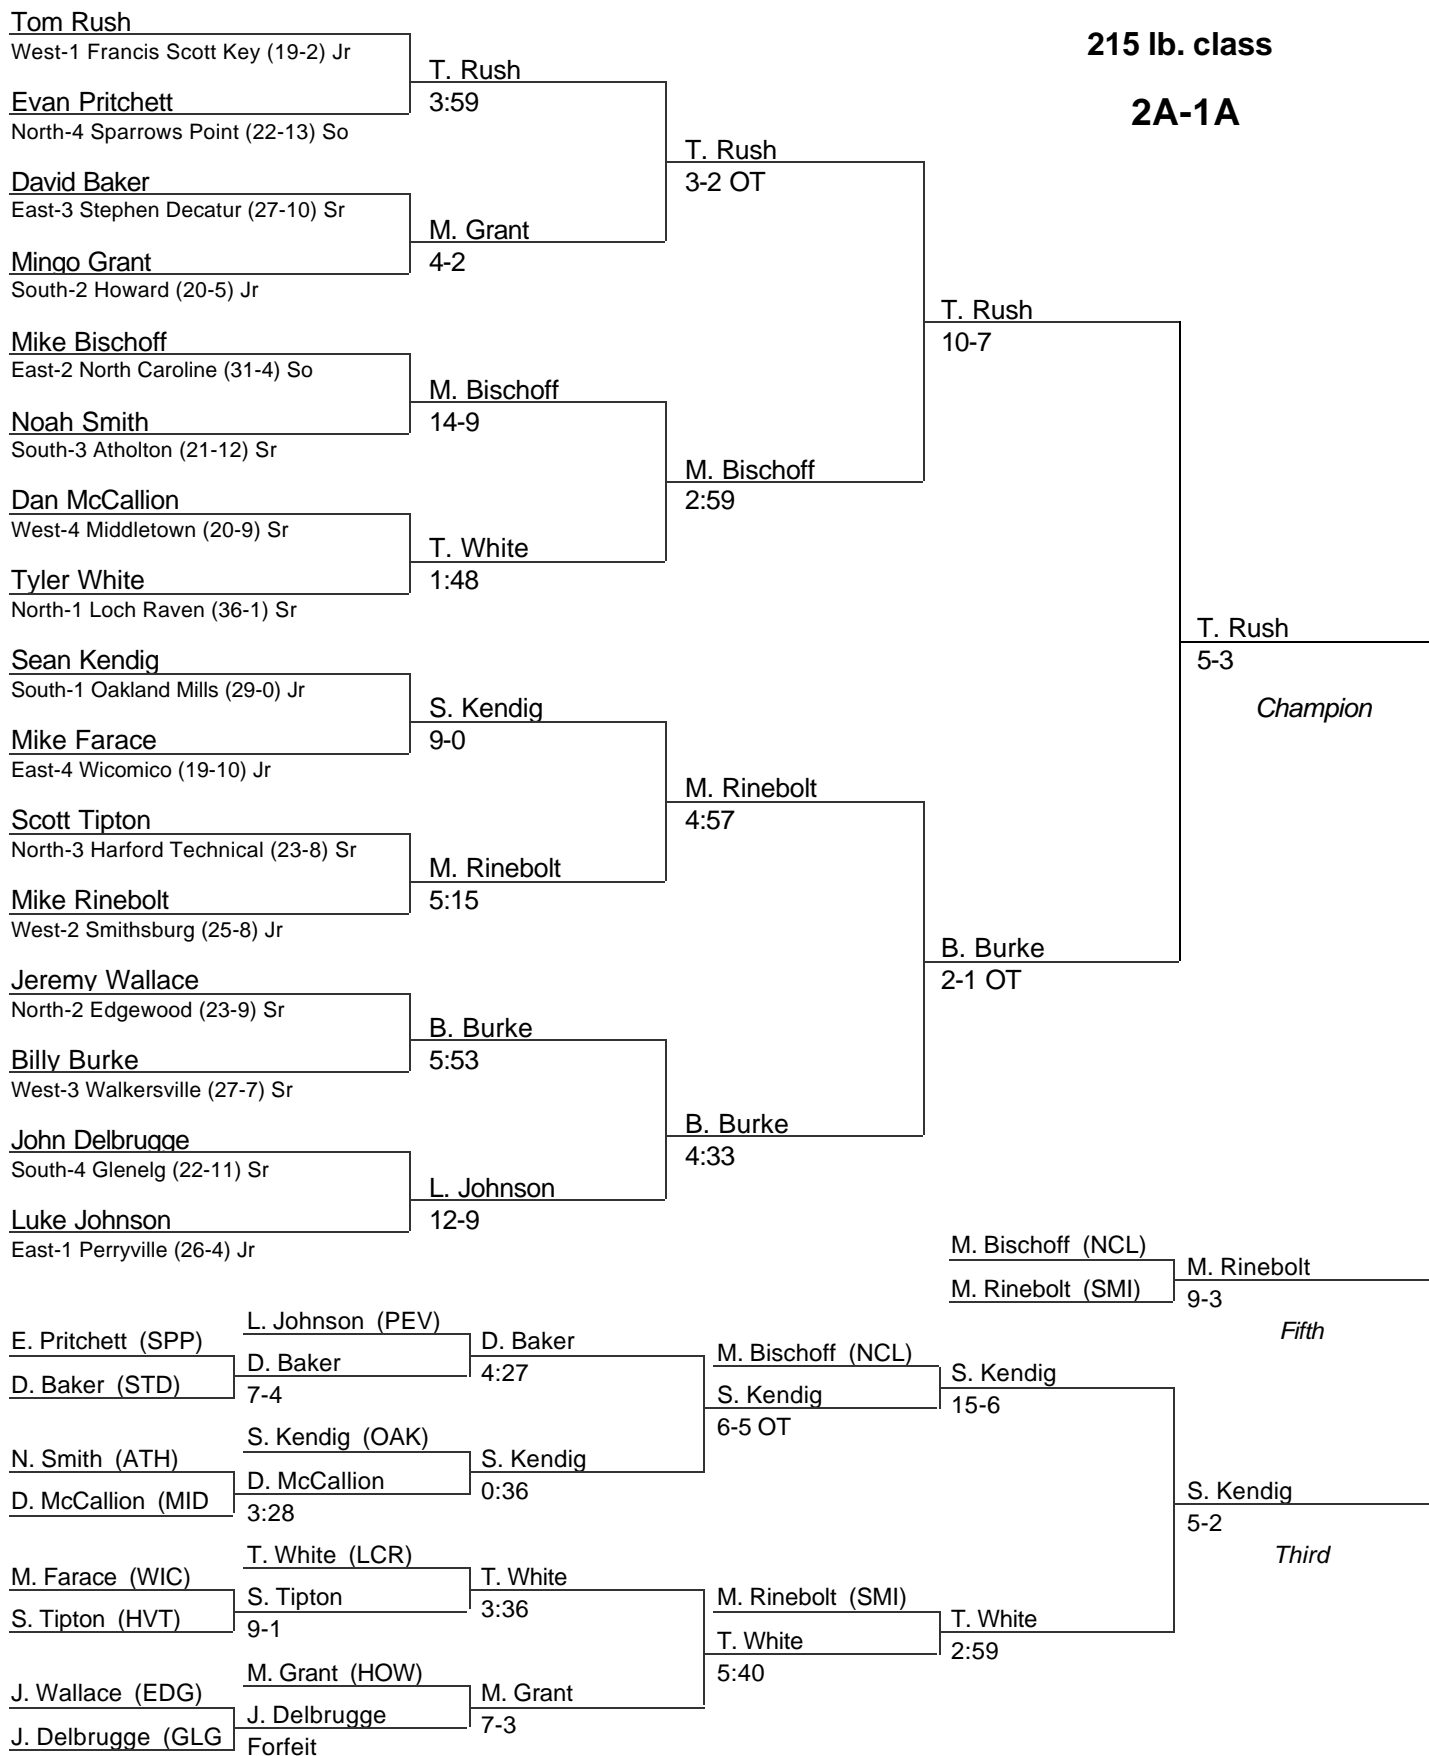

171 lb. class

2A-1A

MPSSAA State Wrestling Tournament

2004

189 lb. class

2A-1A

MPSSAA State Wrestling Tournament

2004