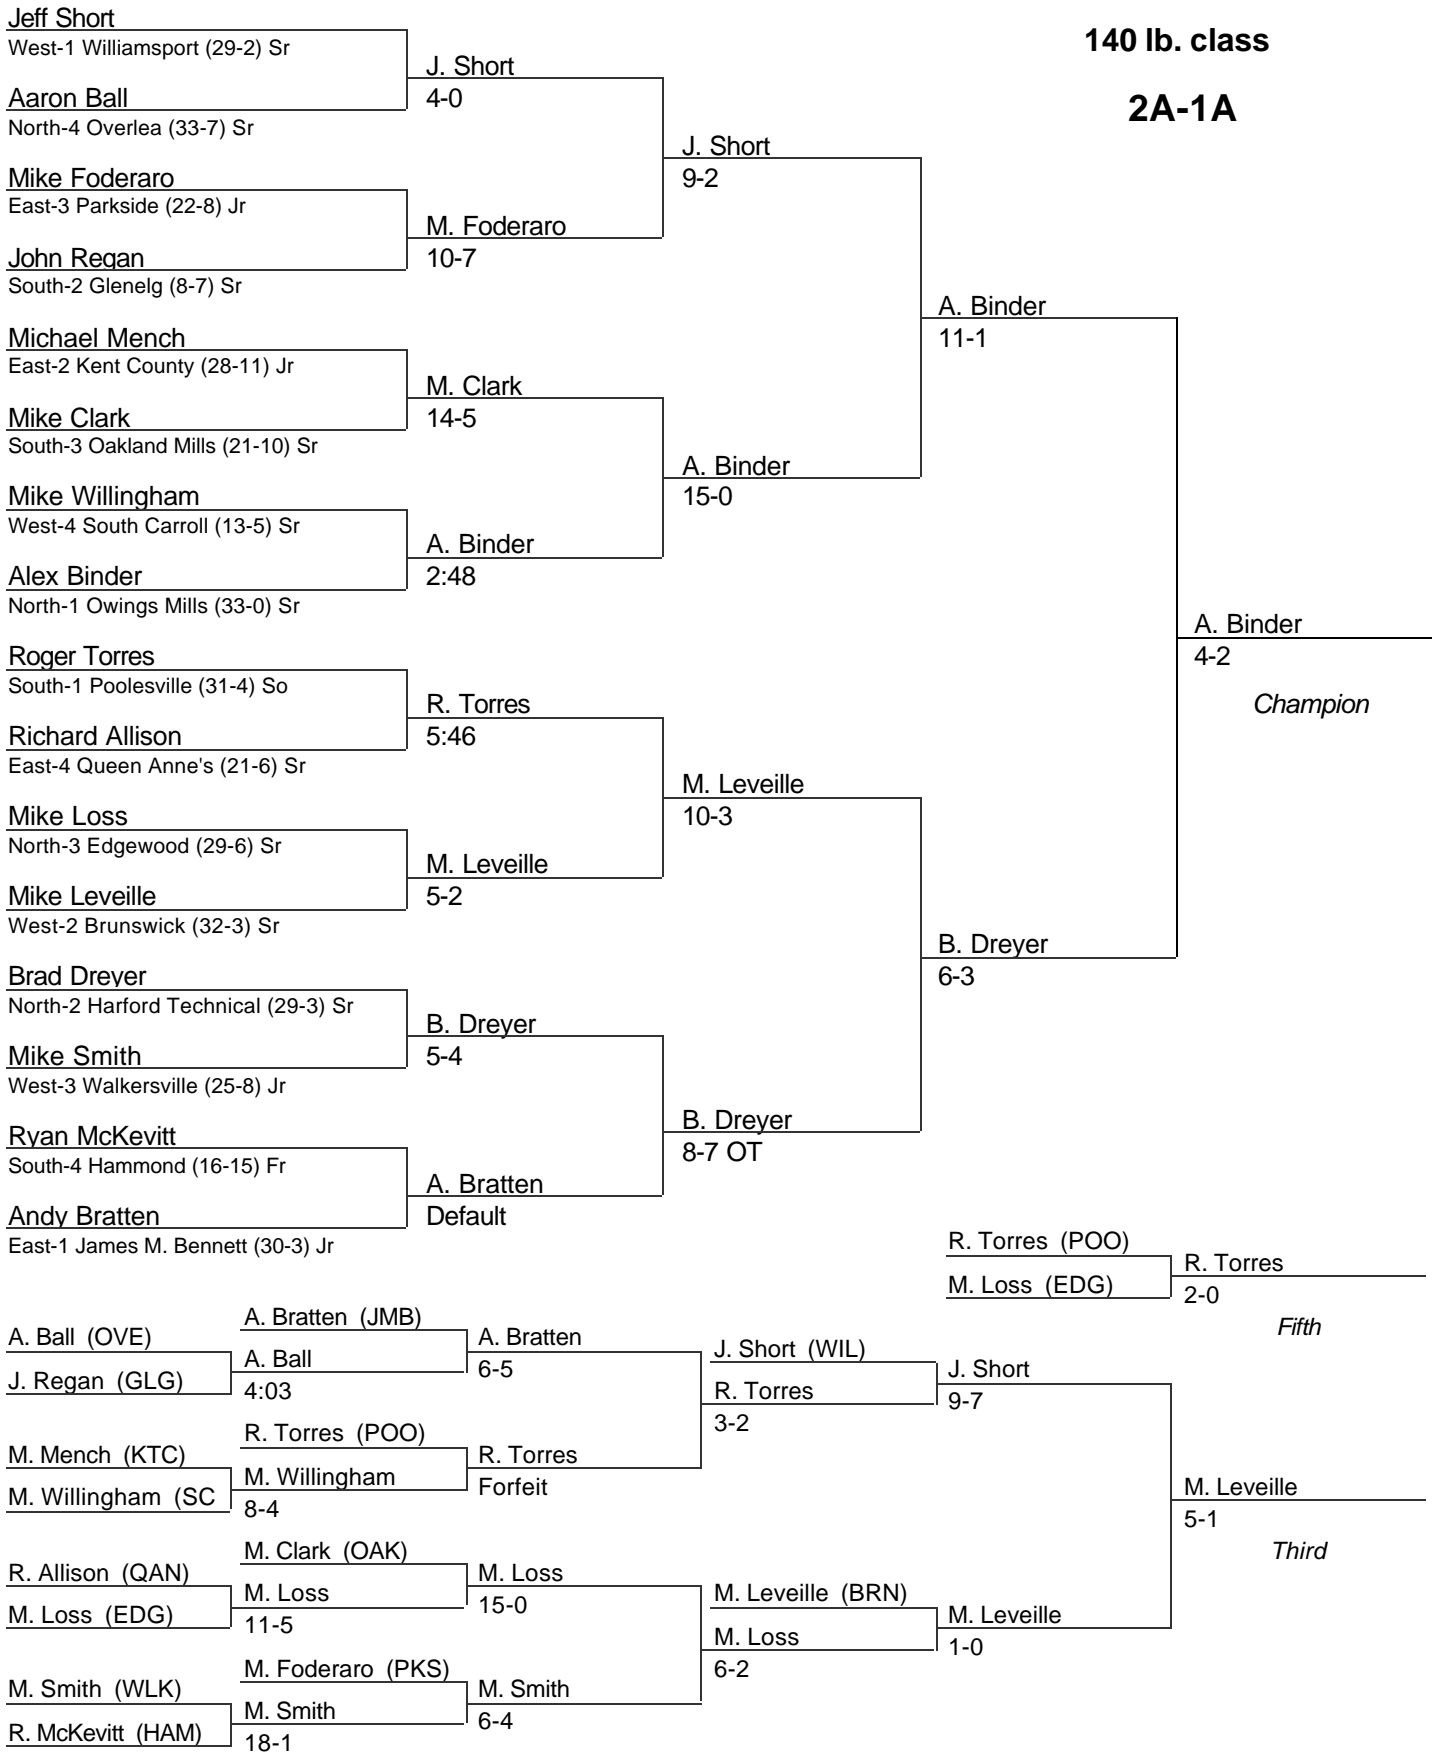

MPSSAA State Wrestling Tournament

2004

140 lb. class

2A-1A