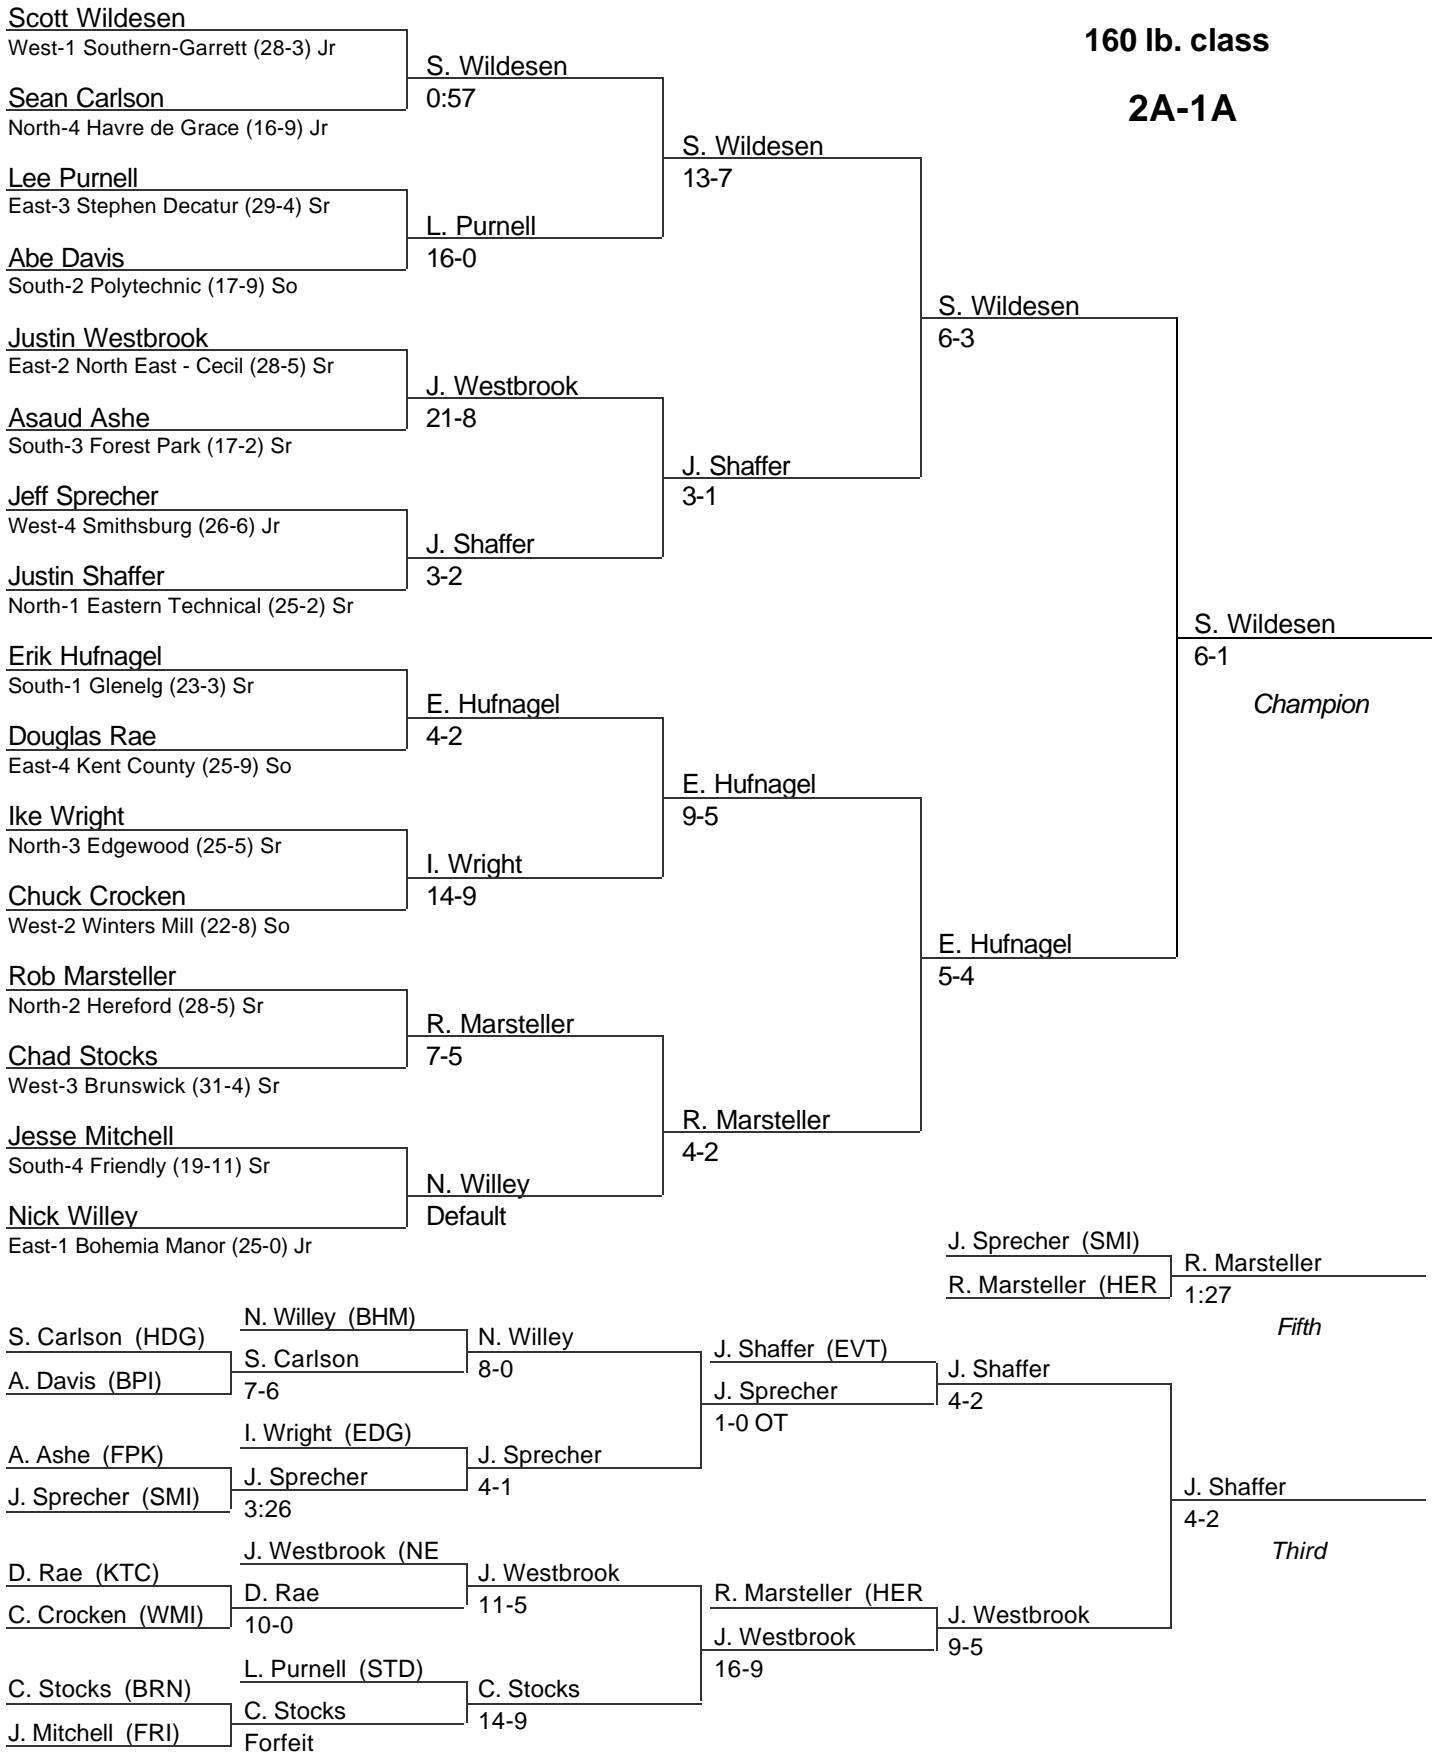

152 lb. class

2A-1A

MPSSAA State Wrestling Tournament

2004

160 lb. class

2A-1A

MPSSAA State Wrestling Tournament

2004