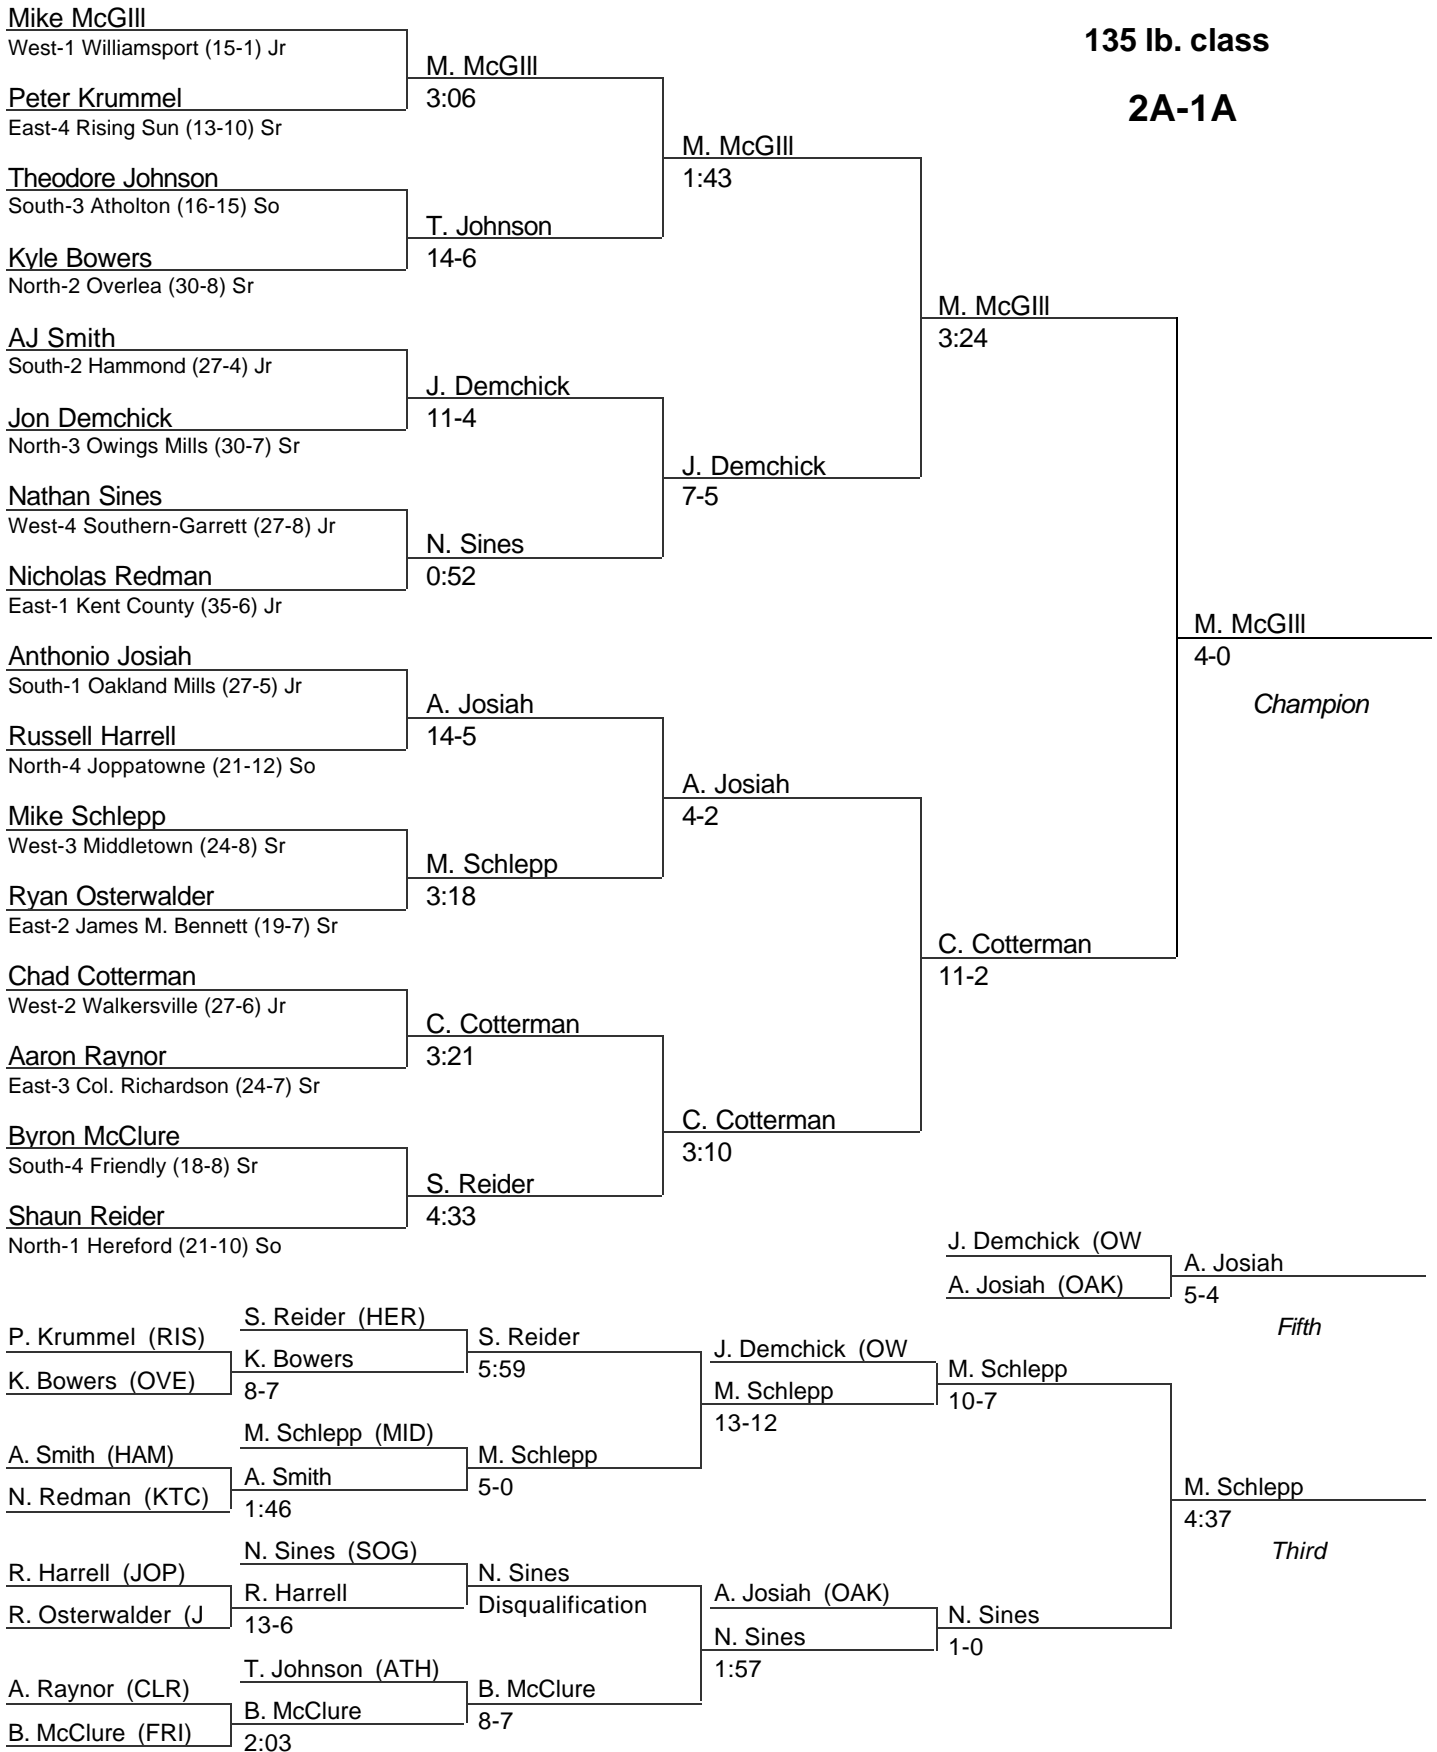

MPSSAA State Wrestling Tournament

2004

MPSSAA State Wrestling Tournament

2004

135 lb. class

2A-1A

MPSSAA State Wrestling Tournament

2004