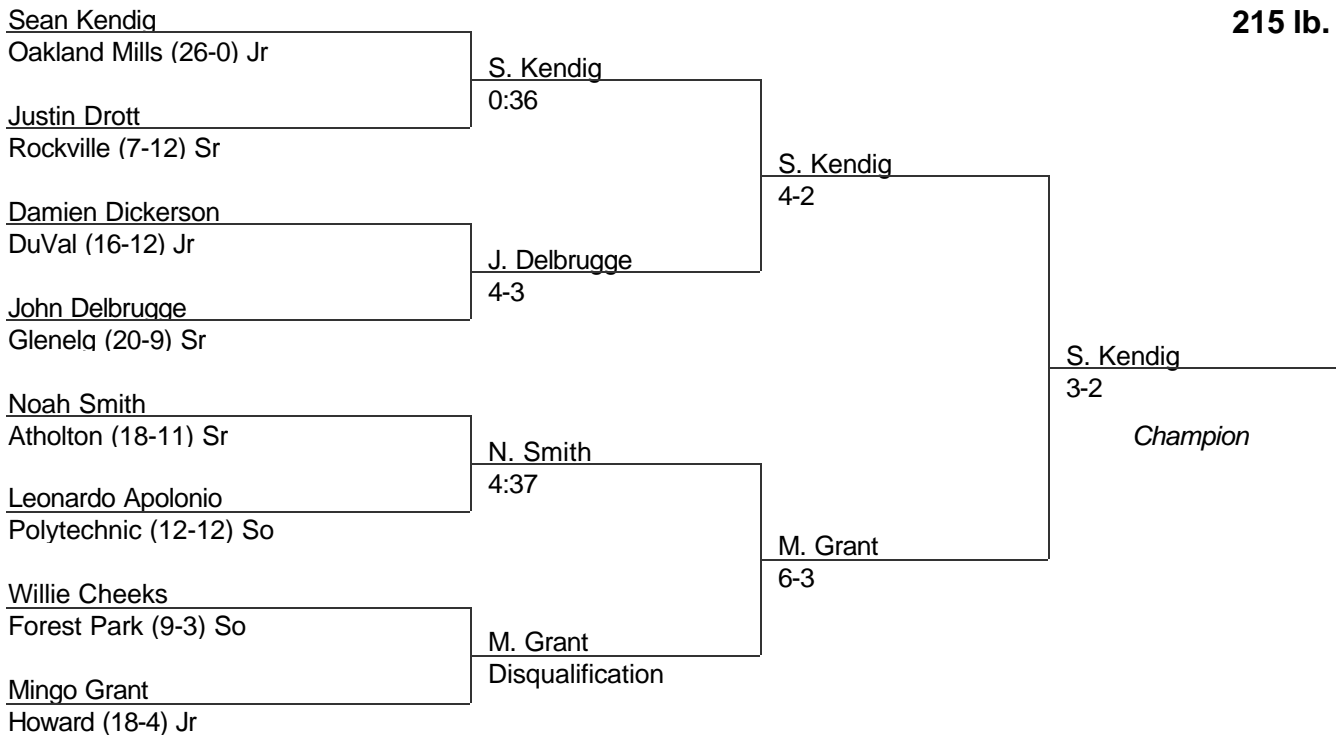

171 lb. class

MPSSAA Regional Wrestling Tournament

2004 South Region 1A-2A

189 lb. class

MPSSAA Regional Wrestling Tournament

2004 South Region 1A-2A

215 lb. class

MPSSAA Regional Wrestling Tournament