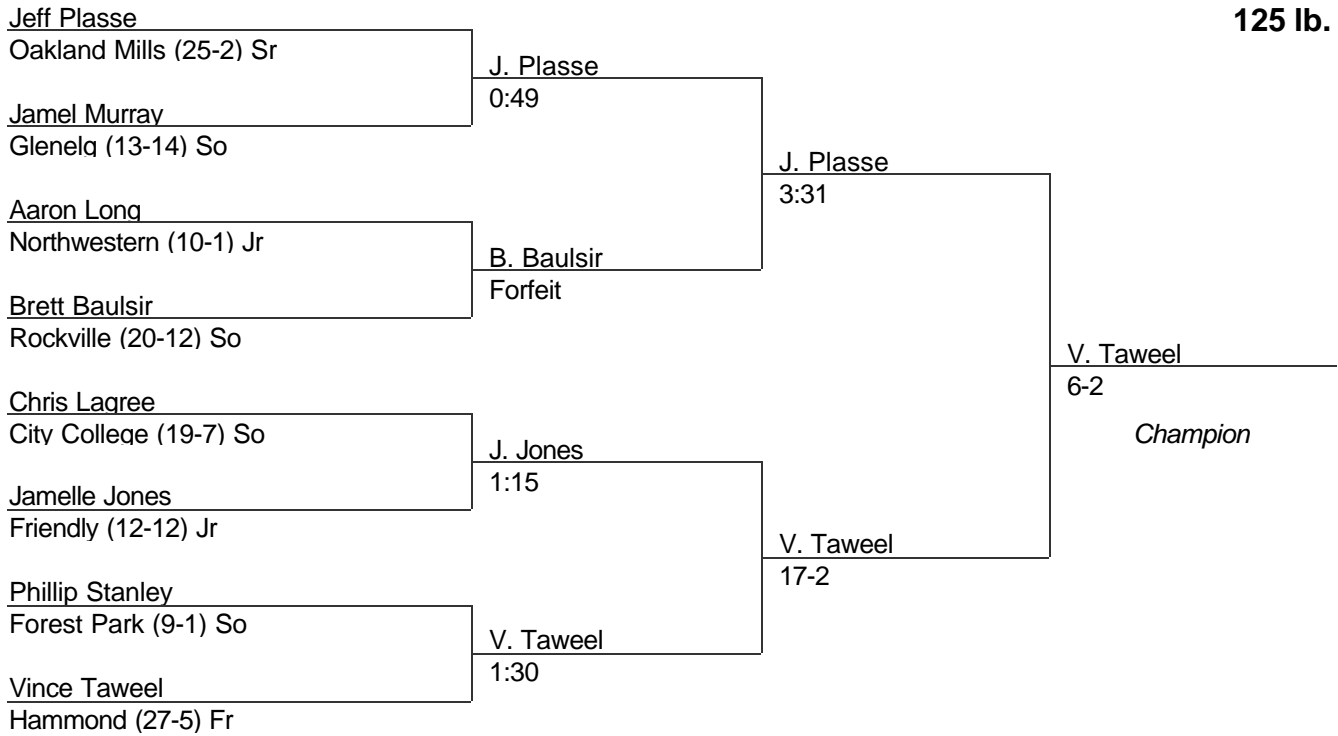

MPSSAA Regional Wrestling Tournament

2004 South Region 1A-2A

103 lb. class

MPSSAA Regional Wrestling Tournament

2004 South Region 1A-2A

112 lb. class

MPSSAA Regional Wrestling Tournament

2004 South Region 1A-2A

119 lb. class

MPSSAA Regional Wrestling Tournament

2004 South Region 1A-2A

125 lb. class

MPSSAA Regional Wrestling Tournament

2004 South Region 1A-2A

130 lb. class

MPSSAA Regional Wrestling Tournament

2004 South Region 1A-2A

135 lb. class

MPSSAA Regional Wrestling Tournament

2004 South Region 1A-2A

140 lb. class

MPSSAA Regional Wrestling Tournament

2004 South Region 1A-2A

145 lb. class