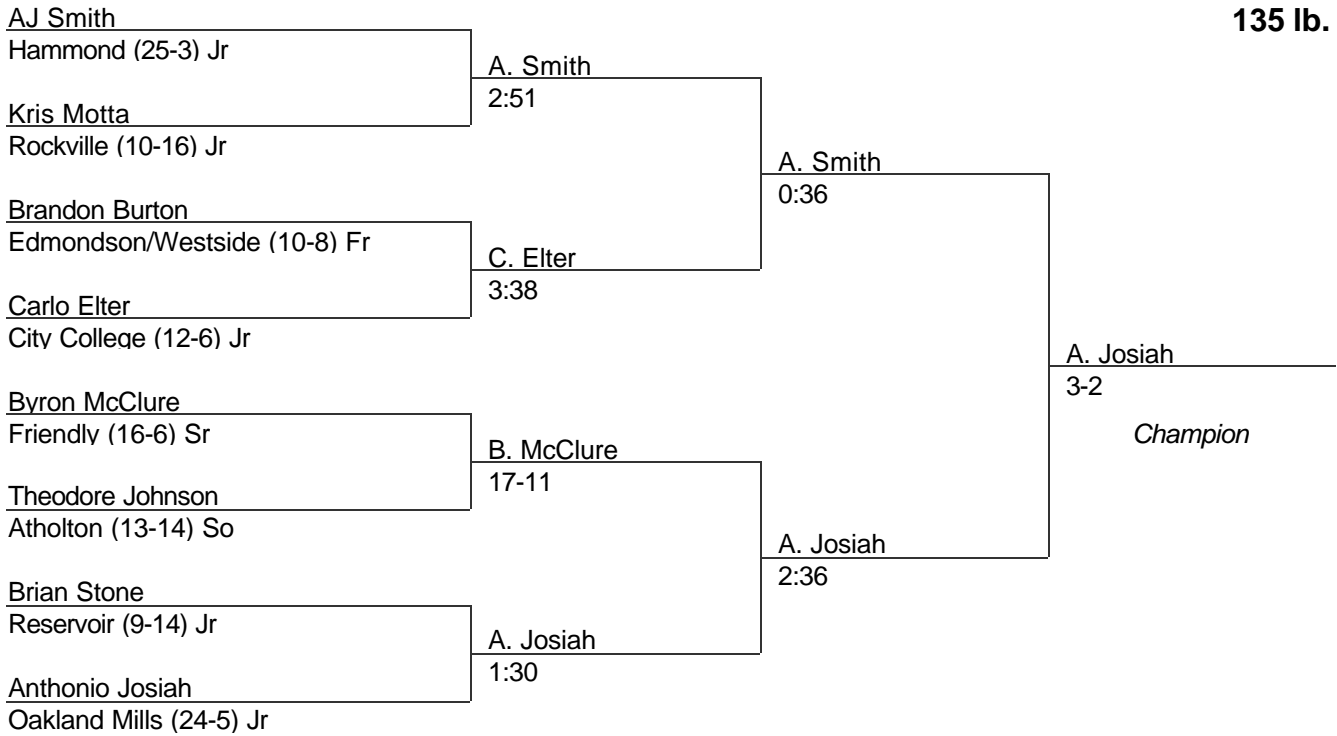

MPSSAA Regional Wrestling Tournament

2004 South Region 1A-2A

103 lb. class

MPSSAA Regional Wrestling Tournament

2004 South Region 1A-2A

112 lb. class

MPSSAA Regional Wrestling Tournament

2004 South Region 1A-2A

119 lb. class

MPSSAA Regional Wrestling Tournament

2004 South Region 1A-2A

125 lb. class

MPSSAA Regional Wrestling Tournament

2004 South Region 1A-2A

130 lb. class

MPSSAA Regional Wrestling Tournament

2004 South Region 1A-2A

135 lb. class

MPSSAA Regional Wrestling Tournament

2004 South Region 1A-2A

140 lb. class

MPSSAA Regional Wrestling Tournament

2004 South Region 1A-2A

145 lb. class