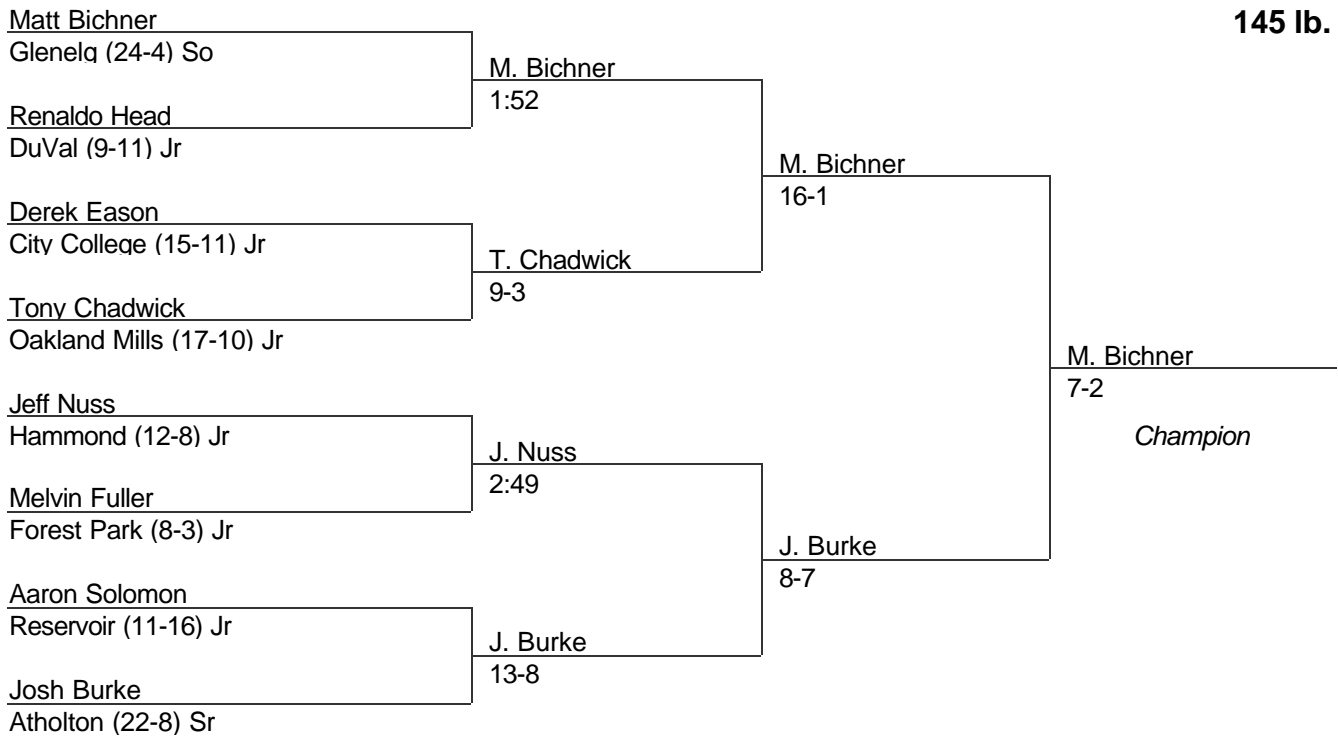

2004 South Region 1A-2A

135 lb. class

MPSSAA Regional Wrestling Tournament

2004 South Region 1A-2A

140 lb. class

MPSSAA Regional Wrestling Tournament

2004 South Region 1A-2A

145 lb. class