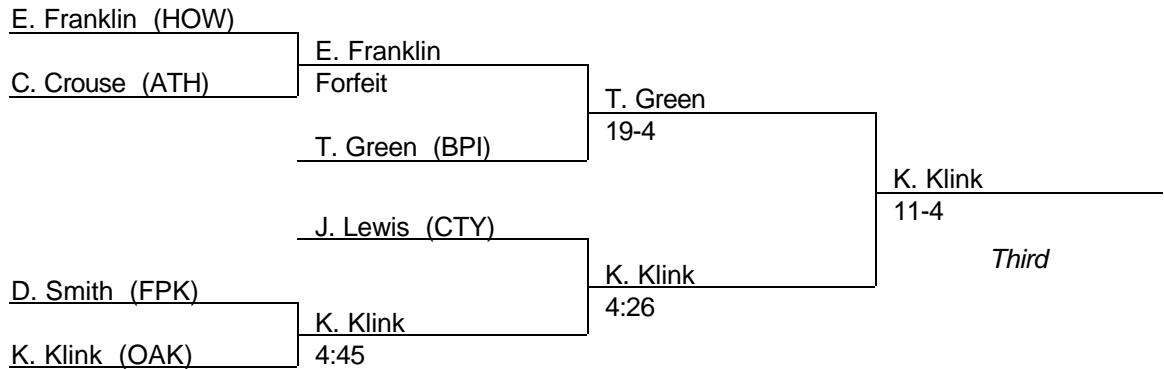

MPSSAA Regional Wrestling Tournament

2004 South Region 1A-2A

189 lb. class