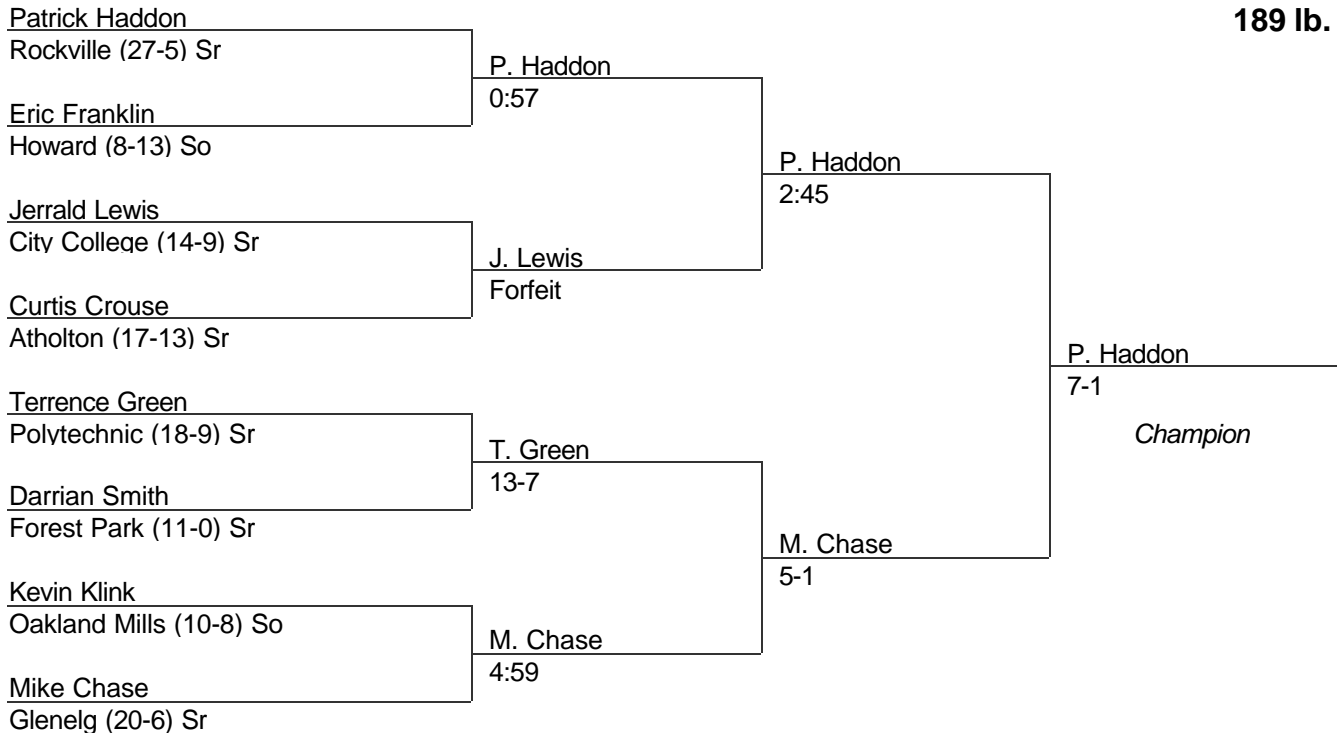

MPSSAA Regional Wrestling Tournament

2004 South Region 1A-2A

189 lb. class