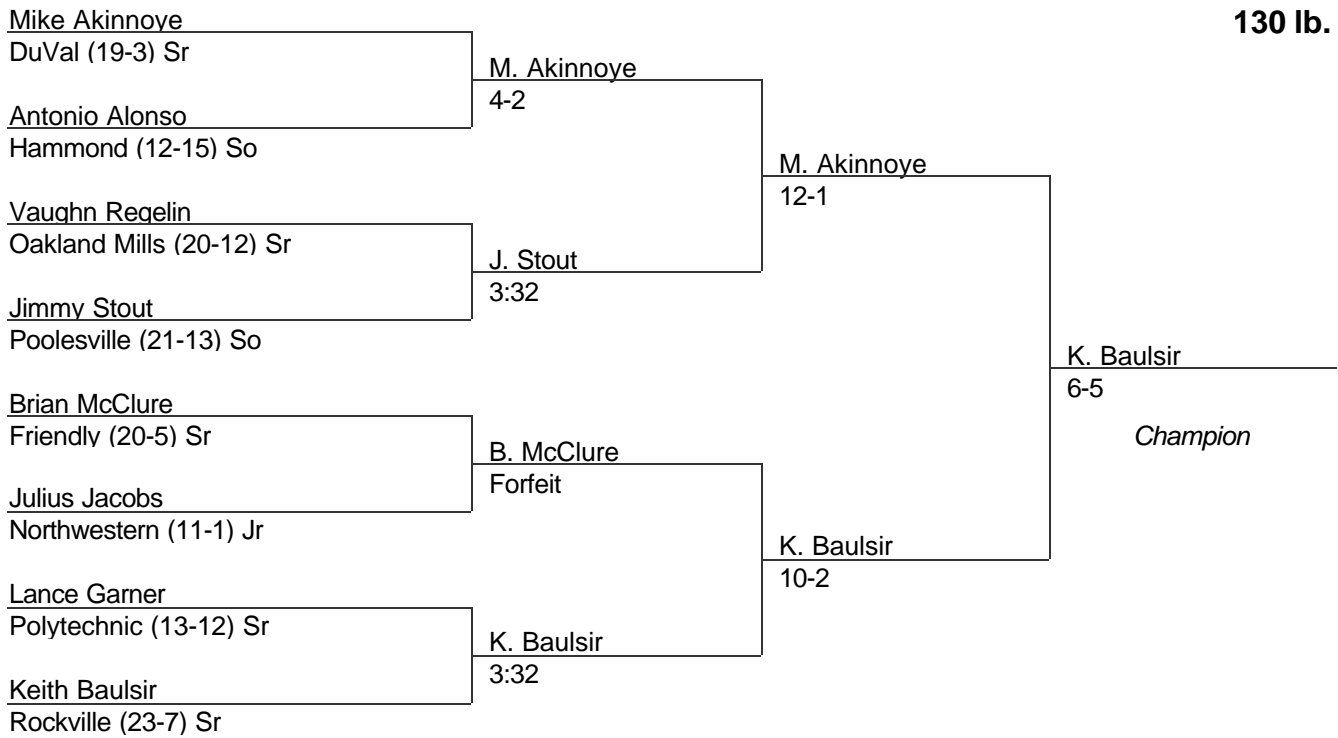

119 lb. class

MPSSAA Regional Wrestling Tournament

2004 South Region 1A-2A

125 lb. class

MPSSAA Regional Wrestling Tournament

2004 South Region 1A-2A

130 lb. class

MPSSAA Regional Wrestling Tournament

2004 South Region 1A-2A

135 lb. class

MPSSAA Regional Wrestling Tournament

2004 South Region 1A-2A

140 lb. class

MPSSAA Regional Wrestling Tournament

2004 South Region 1A-2A

145 lb. class