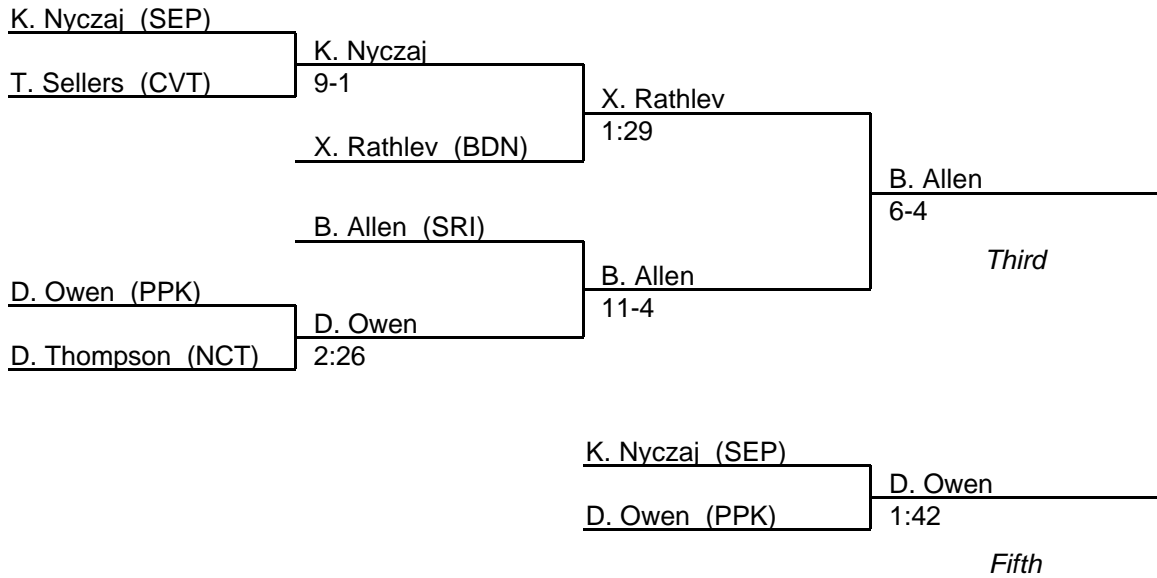

MPSSAA Regional Wrestling Tournament

2003 East Region 4A-3A

125 lb. class