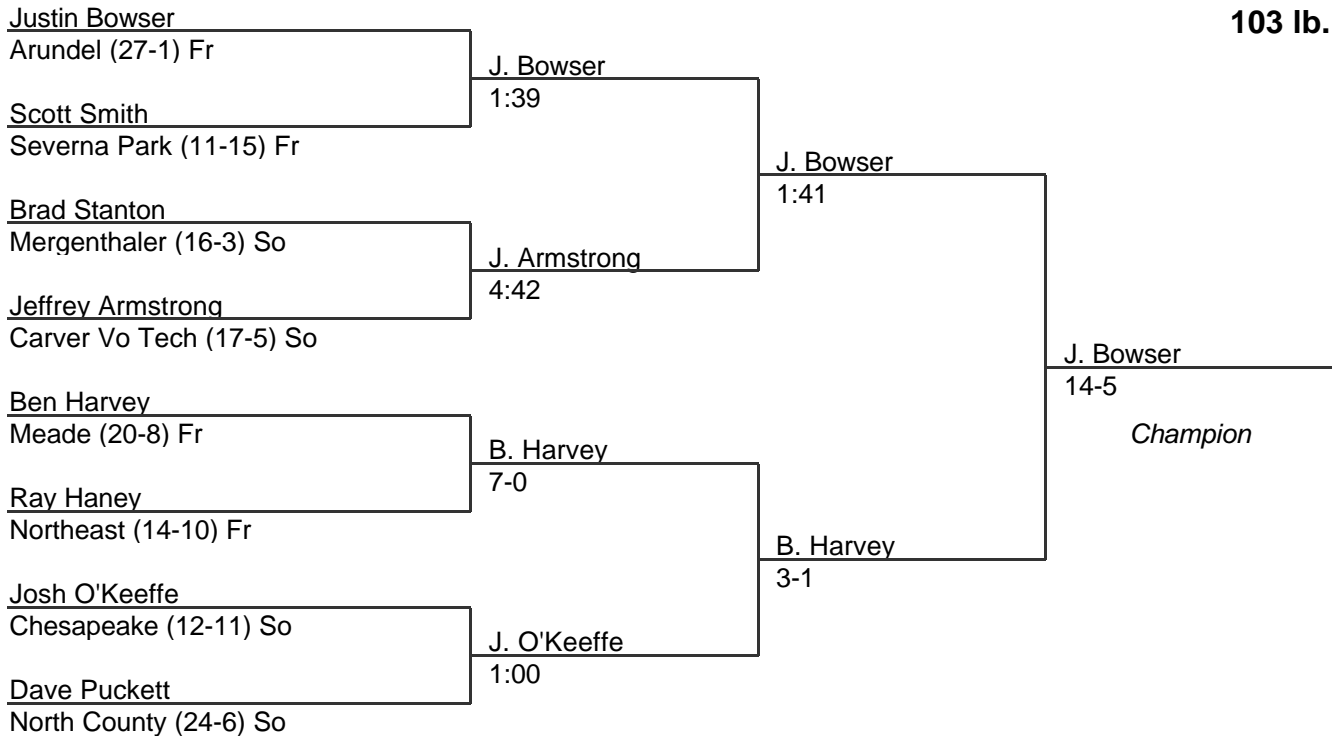

MPSSAA Regional Wrestling Tournament

2003 East Region 4A-3A

103 lb. class

MPSSAA Regional Wrestling Tournament

2003 East Region 4A-3A

112 lb. class

MPSSAA Regional Wrestling Tournament

2003 East Region 4A-3A