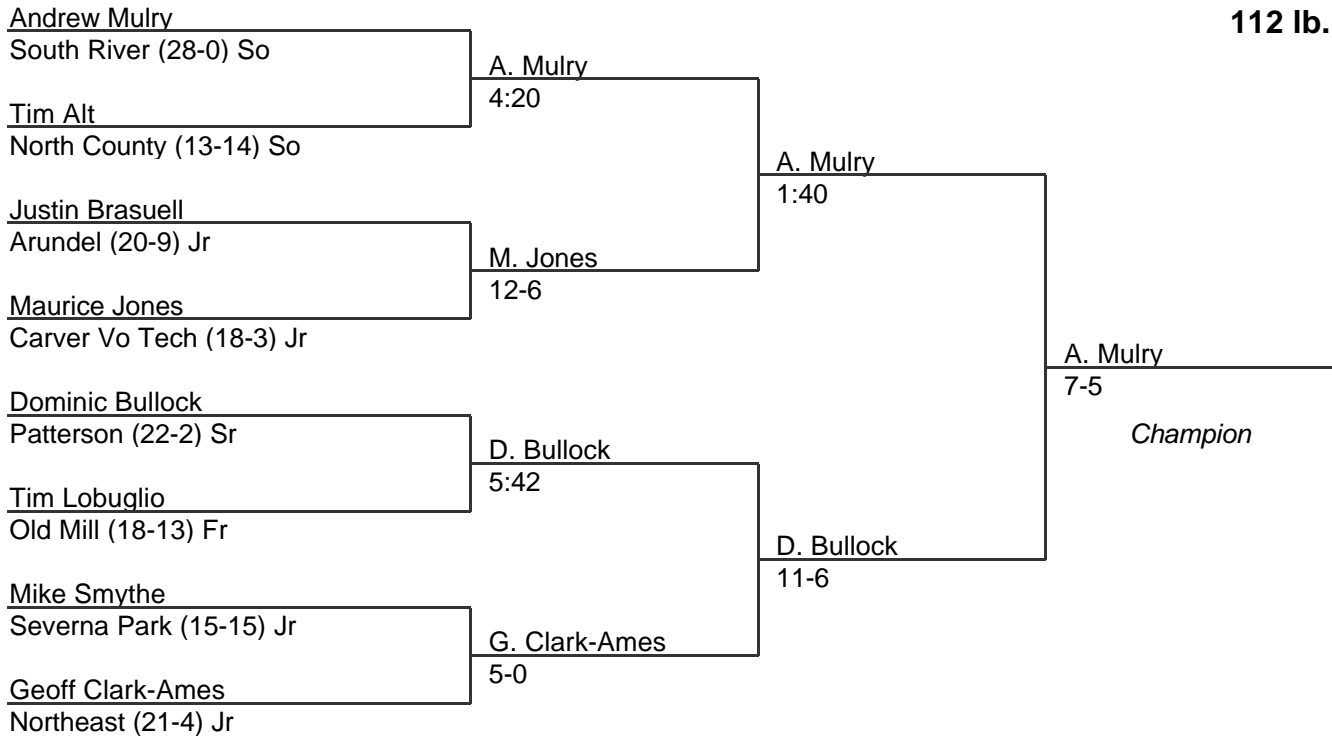

MPSSAA Regional Wrestling Tournament

2003 East Region 4A-3A

103 lb. class

MPSSAA Regional Wrestling Tournament

2003 East Region 4A-3A

112 lb. class

MPSSAA Regional Wrestling Tournament

2003 East Region 4A-3A

119 lb. class

MPSSAA Regional Wrestling Tournament

2003 East Region 4A-3A

125 lb. class

MPSSAA Regional Wrestling Tournament

2003 East Region 4A-3A

130 lb. class

MPSSAA Regional Wrestling Tournament