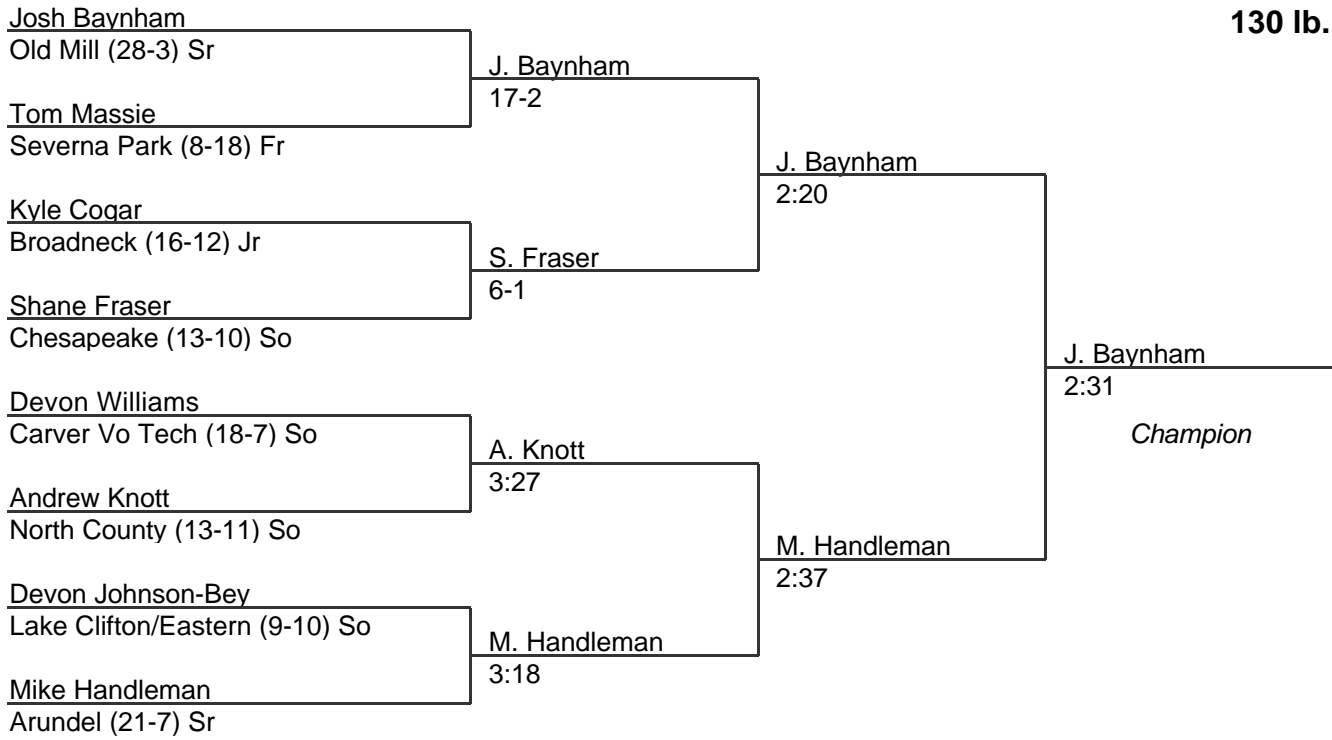

119 lb. class

MPSSAA Regional Wrestling Tournament

2003 East Region 4A-3A

125 lb. class

MPSSAA Regional Wrestling Tournament

2003 East Region 4A-3A

130 lb. class

MPSSAA Regional Wrestling Tournament