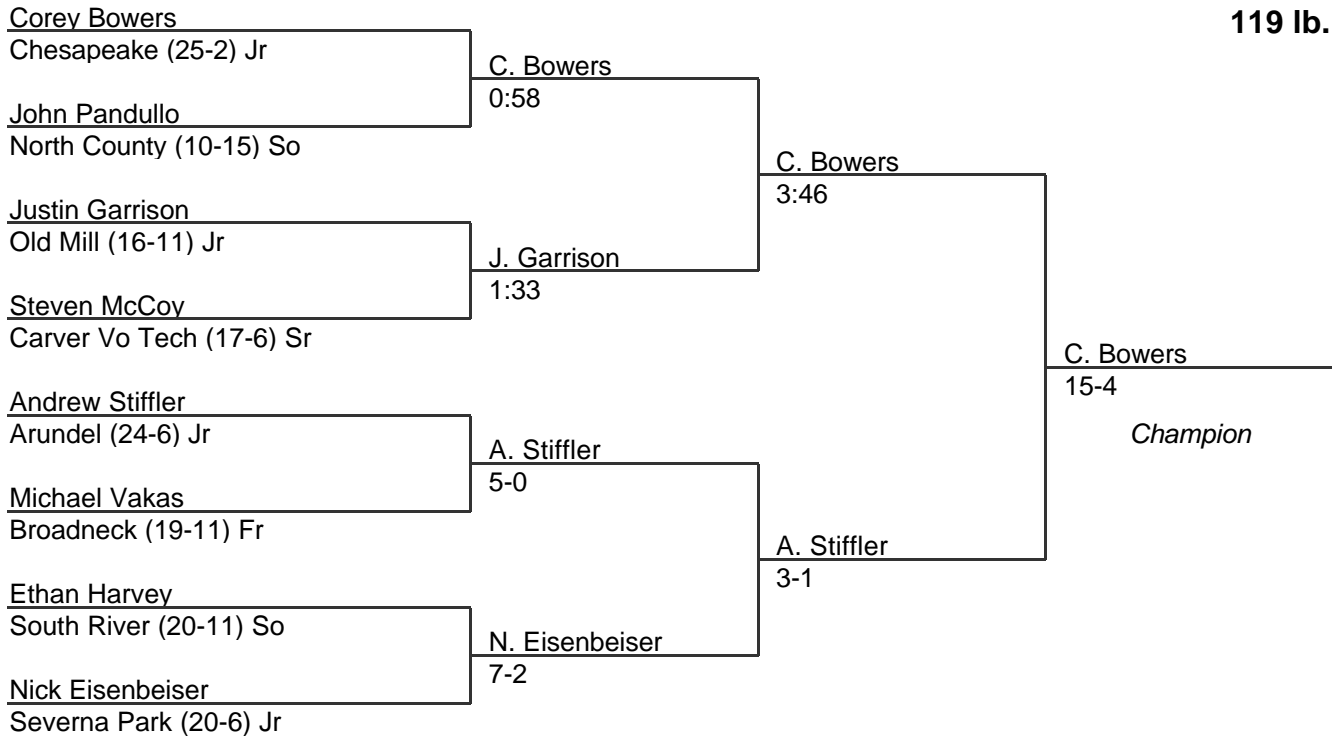

MPSSAA Regional Wrestling Tournament

2003 East Region 4A-3A

119 lb. class