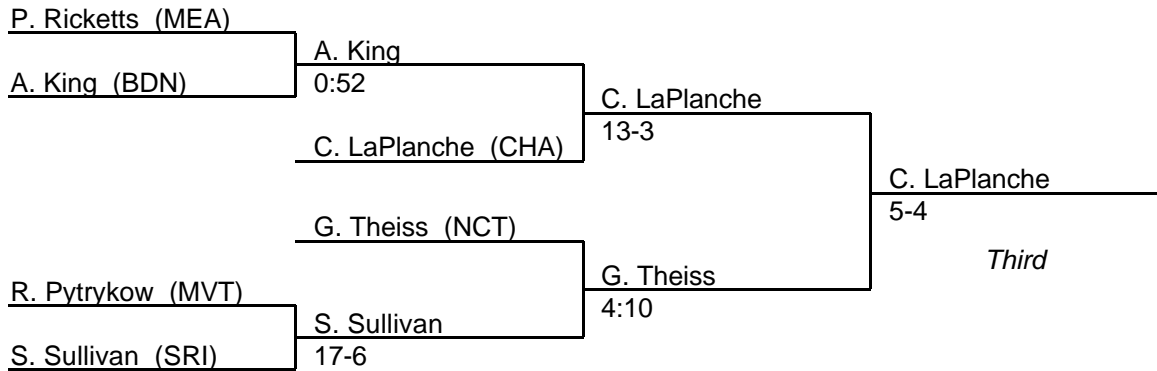

MPSSAA Regional Wrestling Tournament

2003 East Region 4A-3A

189 lb. class