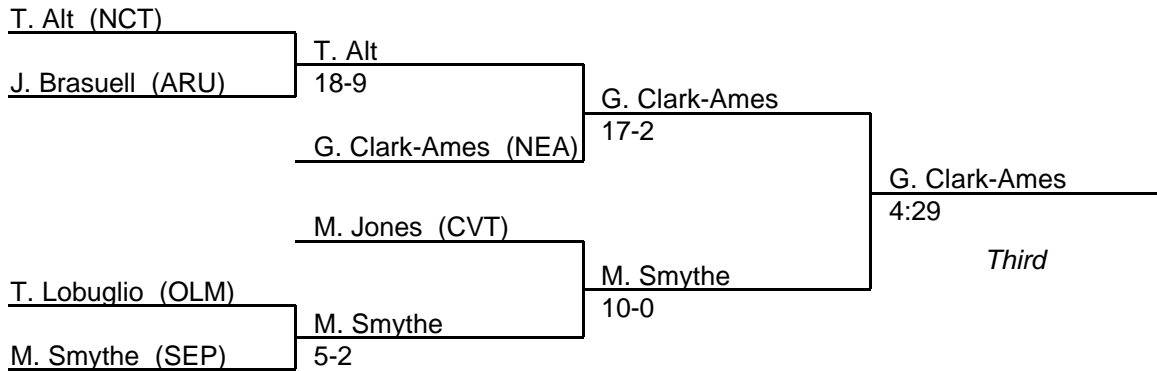

MPSSAA Regional Wrestling Tournament

2003 East Region 4A-3A

103 lb. class

MPSSAA Regional Wrestling Tournament

2003 East Region 4A-3A

112 lb. class

MPSSAA Regional Wrestling Tournament

2003 East Region 4A-3A