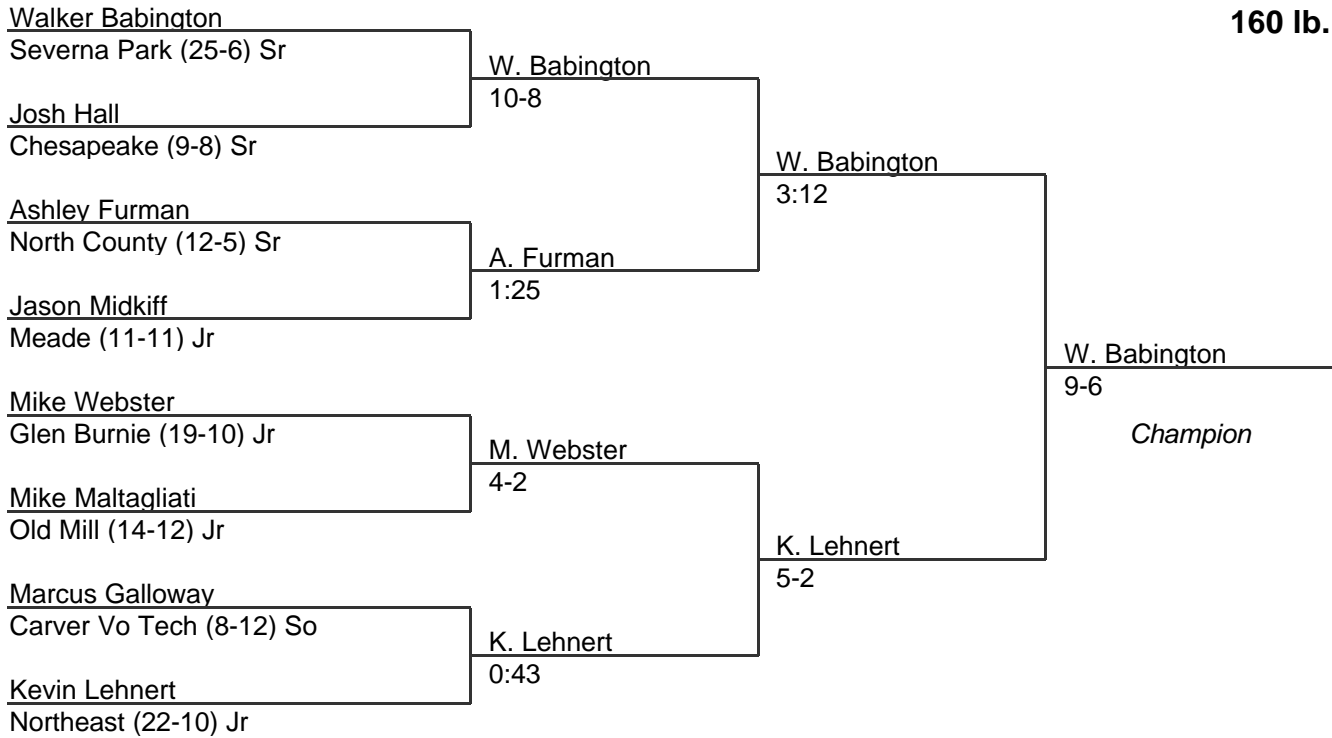

MPSSAA Regional Wrestling Tournament

2003 East Region 4A-3A

152 lb. class

MPSSAA Regional Wrestling Tournament

2003 East Region 4A-3A

160 lb. class

MPSSAA Regional Wrestling Tournament

2003 East Region 4A-3A