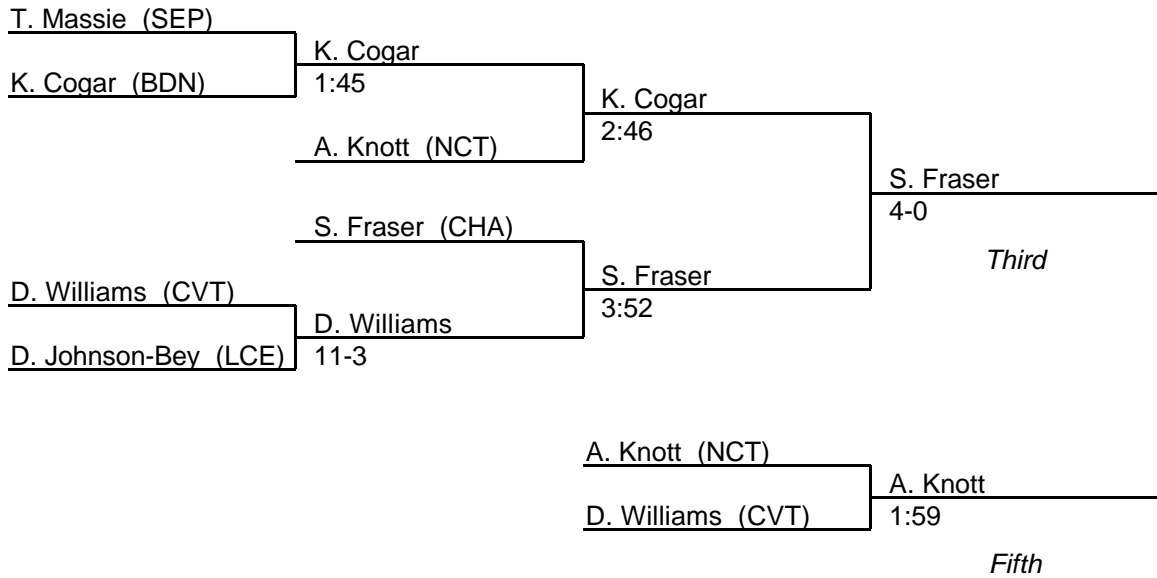

119 lb. class

MPSSAA Regional Wrestling Tournament

2003 East Region 4A-3A

125 lb. class

MPSSAA Regional Wrestling Tournament

2003 East Region 4A-3A

130 lb. class

MPSSAA Regional Wrestling Tournament