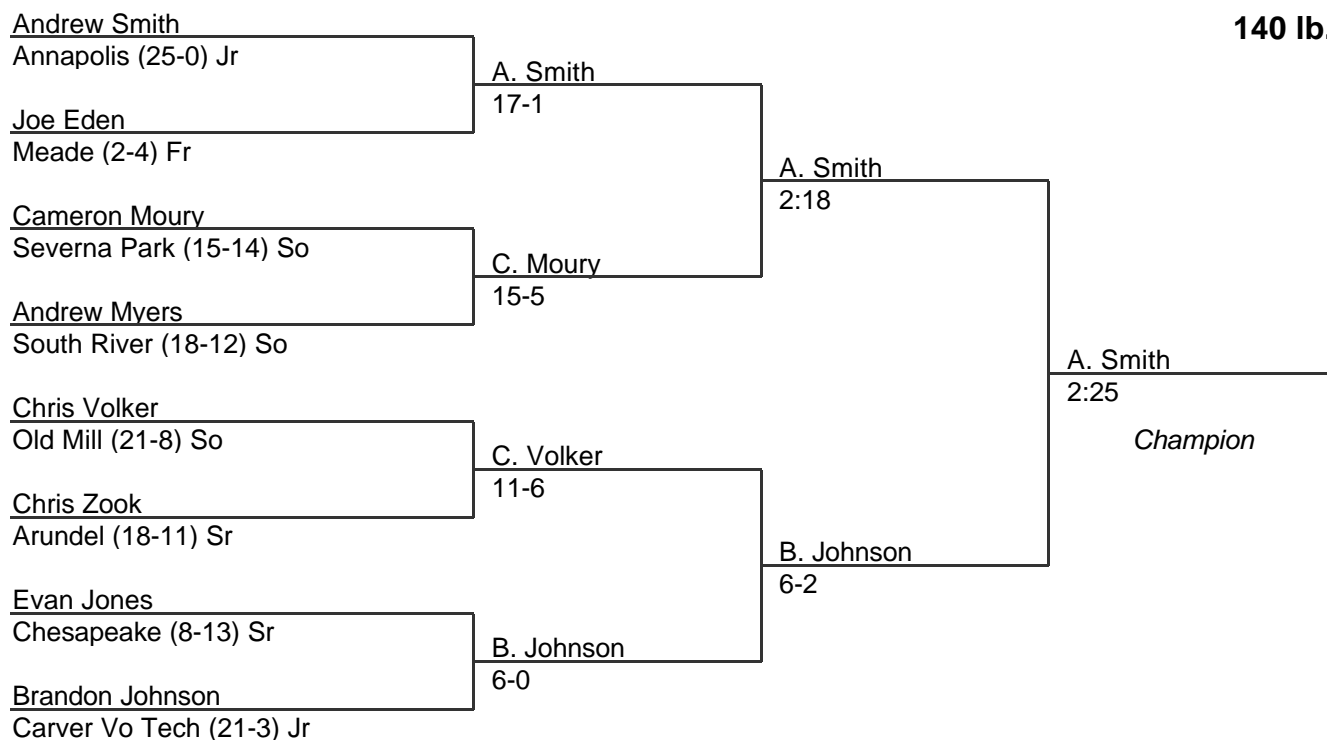

2003 East Region 4A-3A

135 lb. class

MPSSAA Regional Wrestling Tournament

2003 East Region 4A-3A

140 lb. class

MPSSAA Regional Wrestling Tournament

2003 East Region 4A-3A

145 lb. class