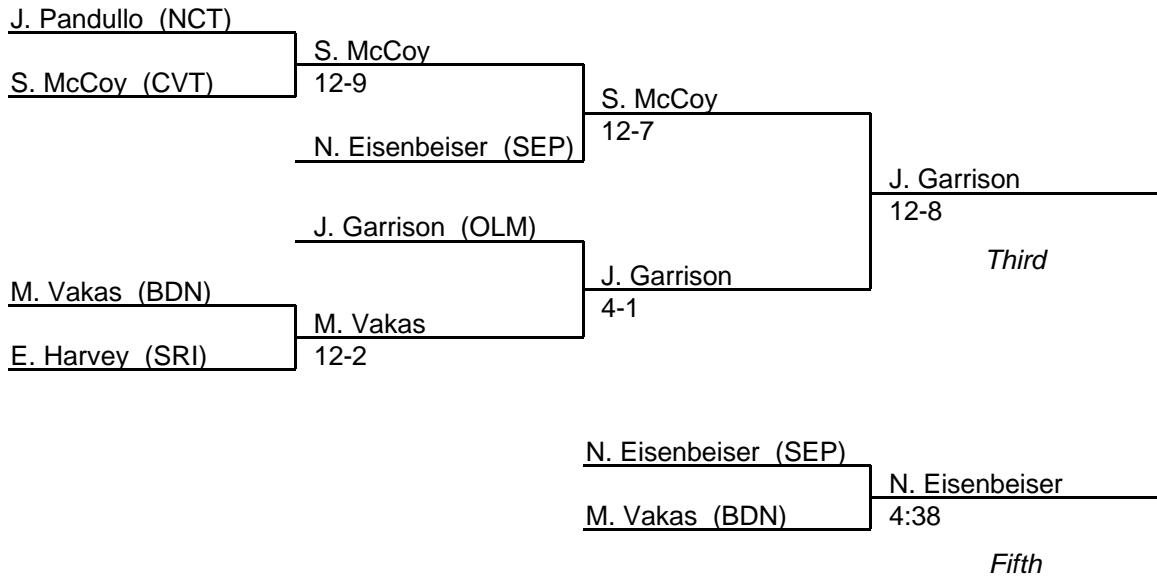

MPSSAA Regional Wrestling Tournament

2003 East Region 4A-3A

103 lb. class

MPSSAA Regional Wrestling Tournament

2003 East Region 4A-3A

112 lb. class

MPSSAA Regional Wrestling Tournament

2003 East Region 4A-3A

119 lb. class

MPSSAA Regional Wrestling Tournament

2003 East Region 4A-3A

125 lb. class

MPSSAA Regional Wrestling Tournament

2003 East Region 4A-3A

130 lb. class

MPSSAA Regional Wrestling Tournament