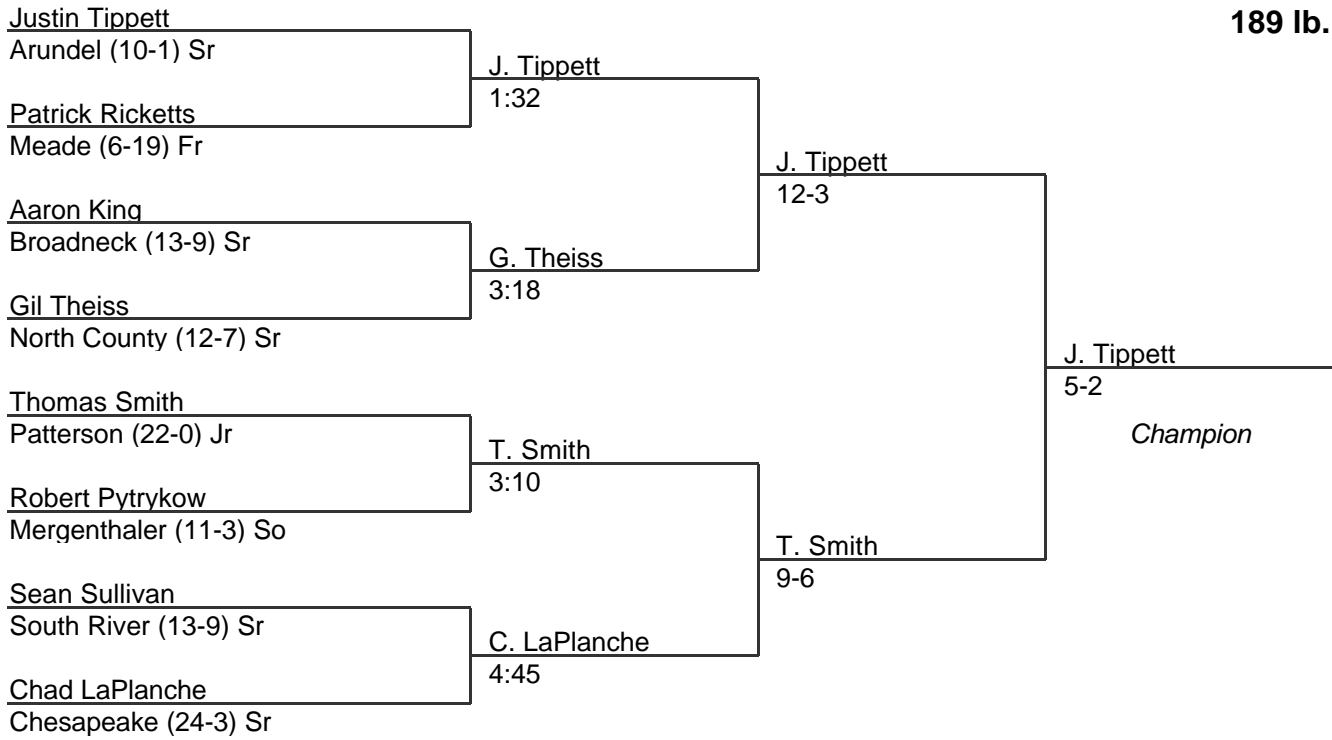

MPSSAA Regional Wrestling Tournament

2003 East Region 4A-3A

189 lb. class