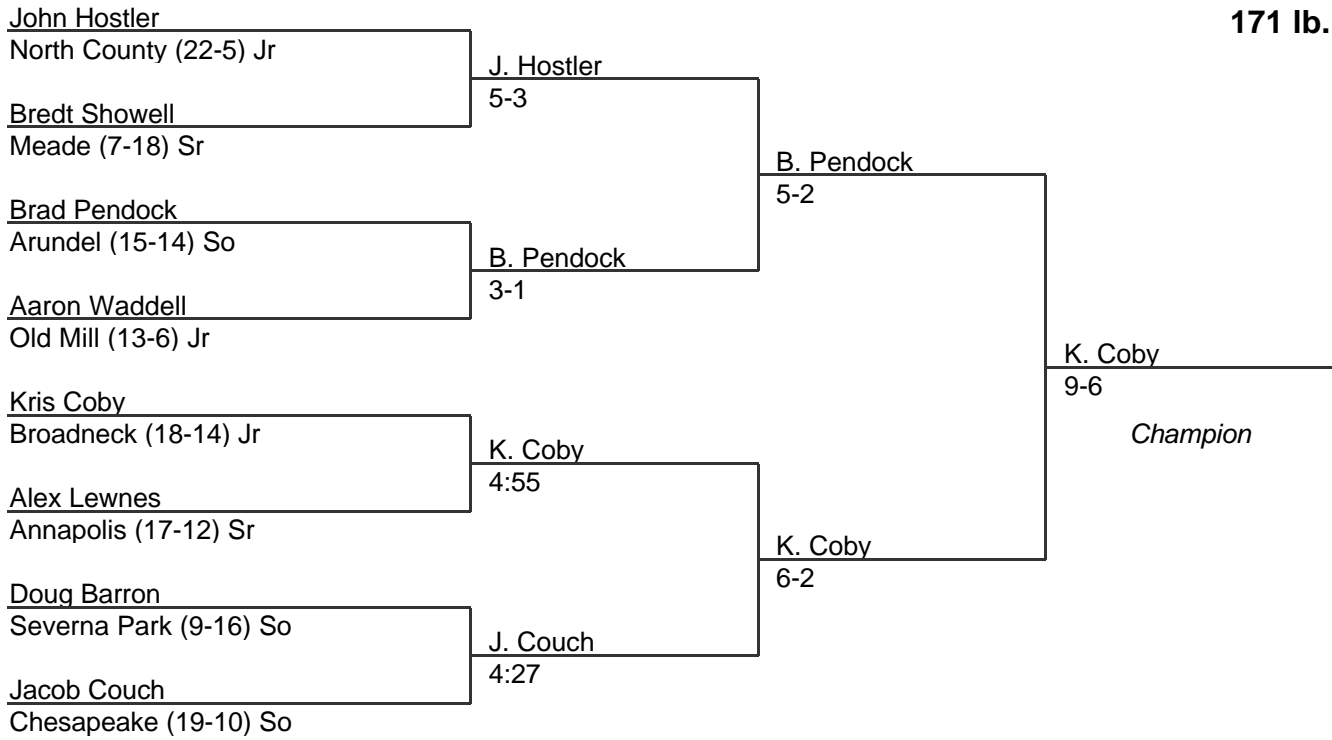

MPSSAA Regional Wrestling Tournament

2003 East Region 4A-3A

171 lb. class