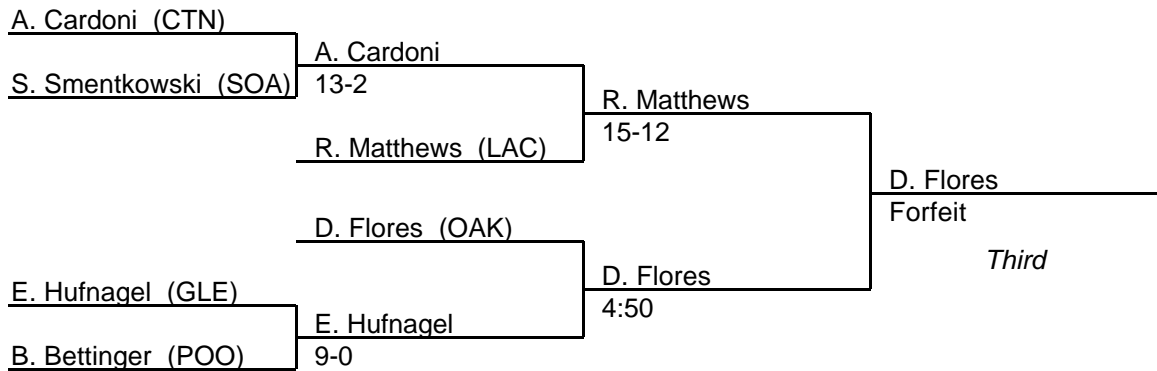

MPSSAA Regional Wrestling Tournament

2003 South Region 1A-2A

160 lb. class