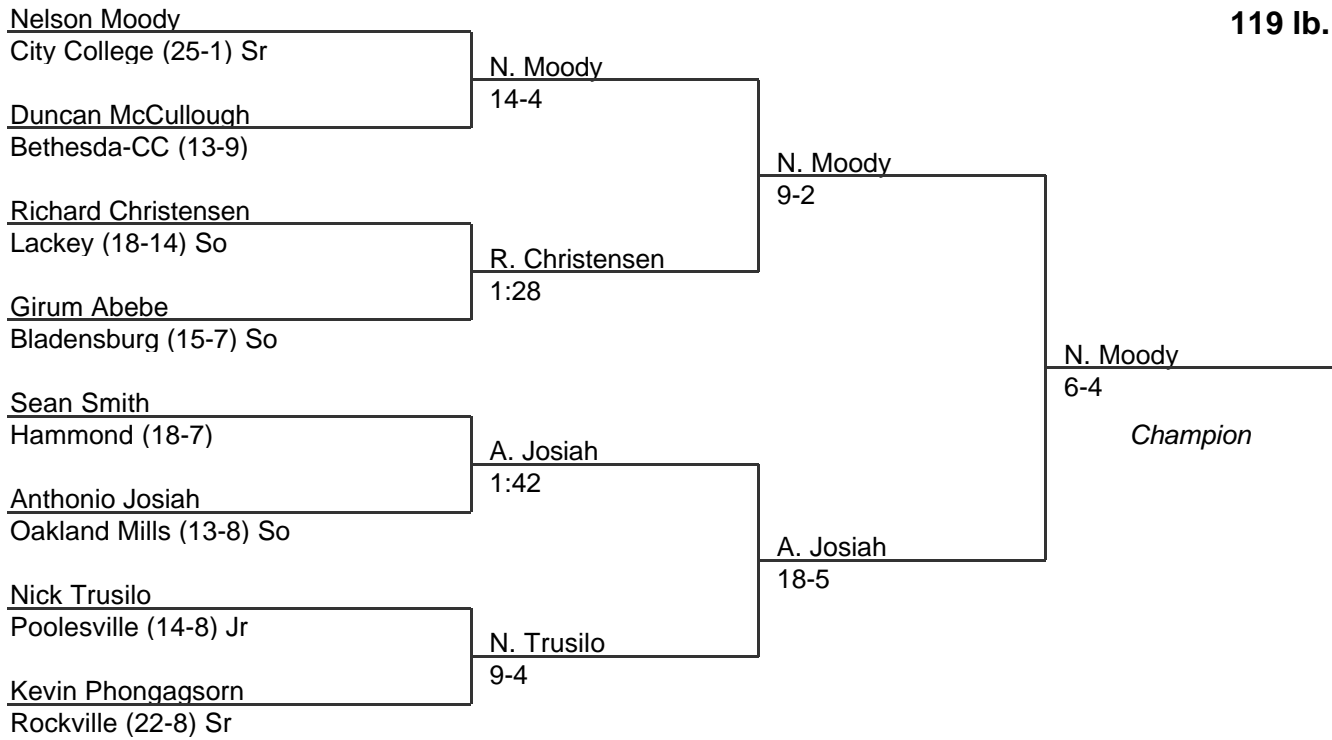

# MPSSAA Regional Wrestling Tournament

2003 South Region 1A-2A

**112 lb. class**

# MPSSAA Regional Wrestling Tournament

2003 South Region 1A-2A

**119 lb. class**