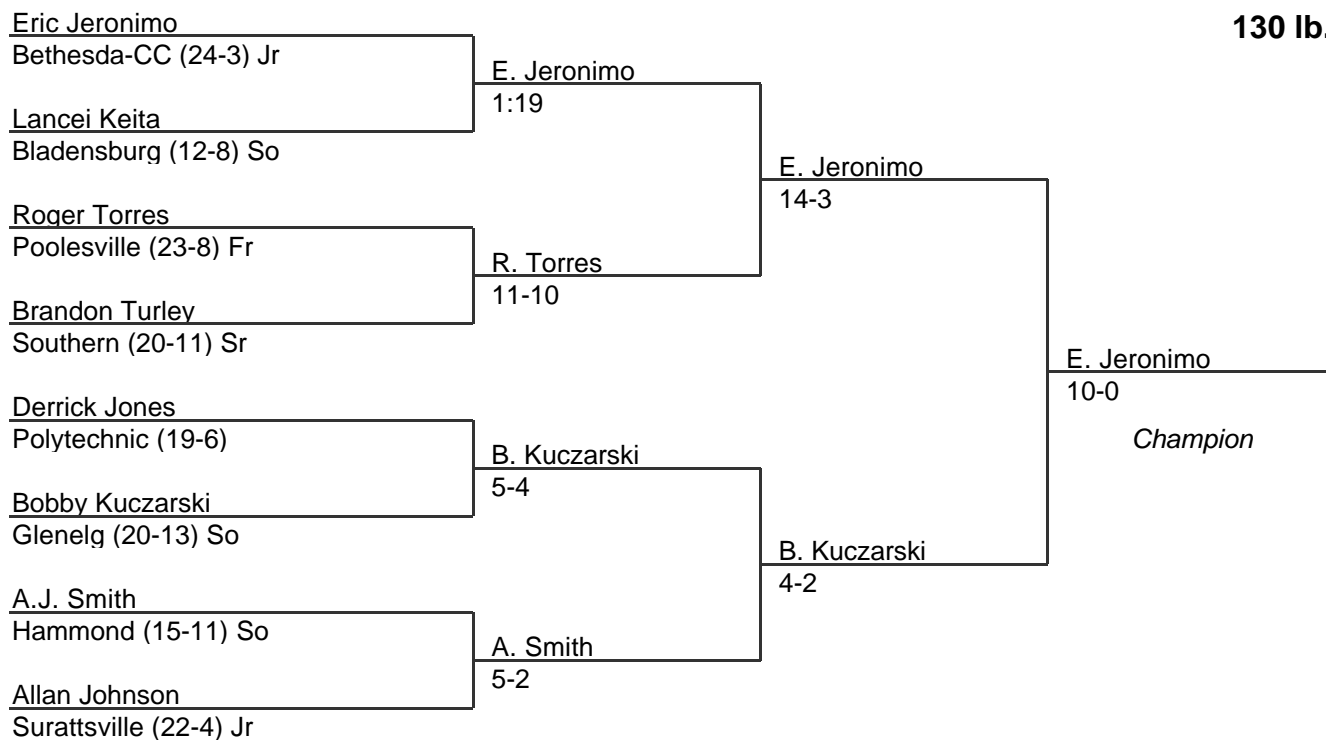

MPSSAA Regional Wrestling Tournament

2003 South Region 1A-2A

130 lb. class

10-0
Champion