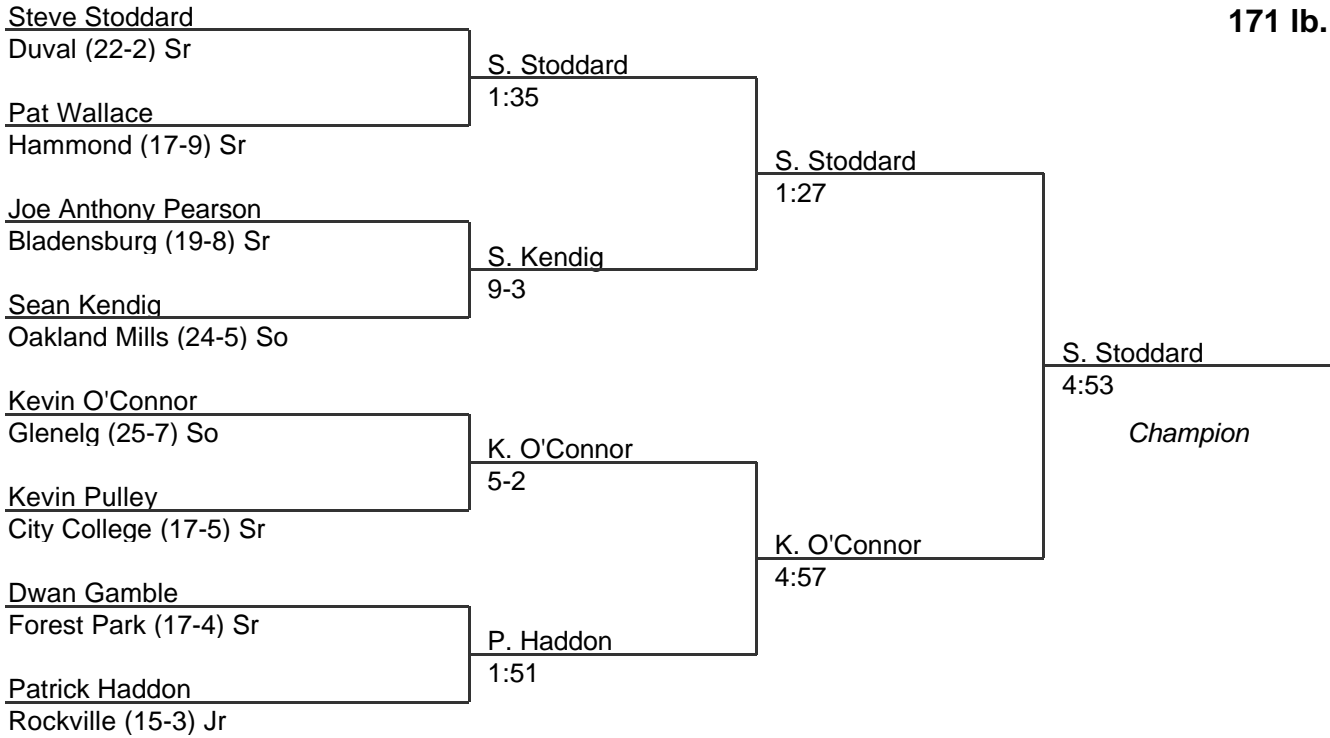

MPSSAA Regional Wrestling Tournament

2003 South Region 1A-2A

171 lb. class