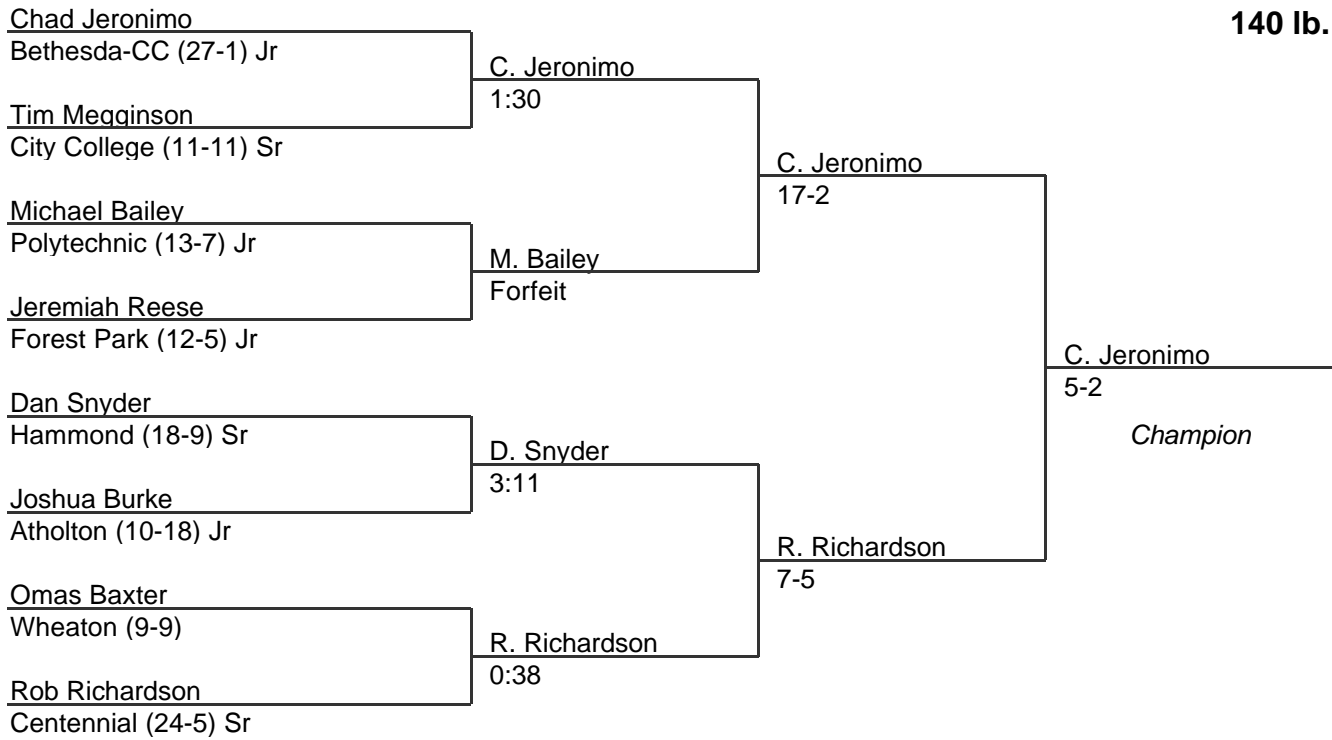

MPSSAA Regional Wrestling Tournament

2003 South Region 1A-2A

140 lb. class