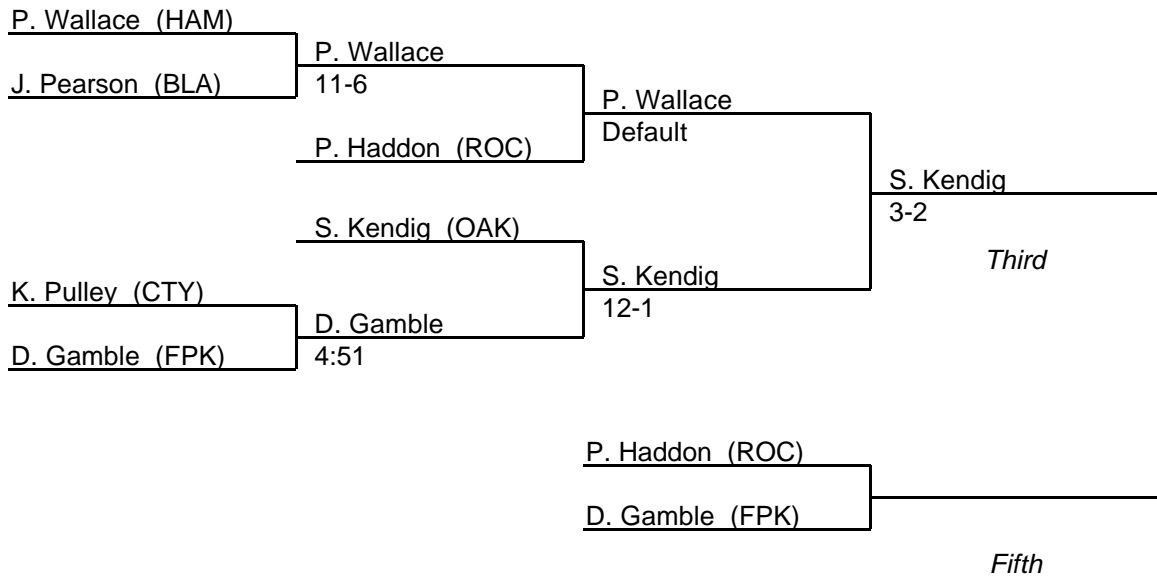

MPSSAA Regional Wrestling Tournament

2003 South Region 1A-2A

171 lb. class