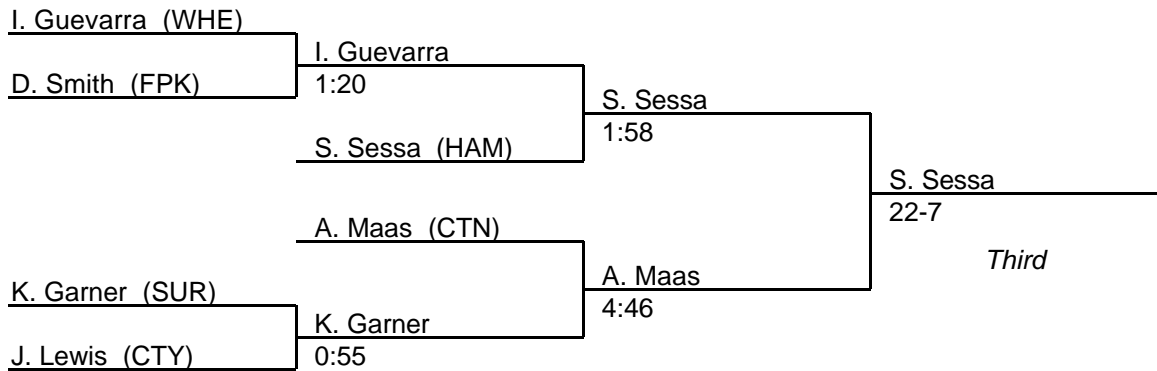

# MPSSAA Regional Wrestling Tournament

2003 South Region 1A-2A

171 lb. class

# MPSSAA Regional Wrestling Tournament

2003 South Region 1A-2A

189 lb. class