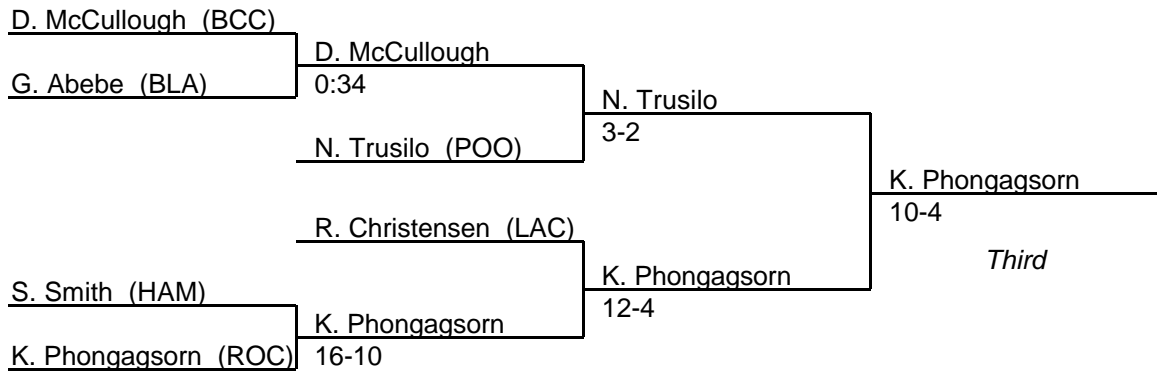

MPSSAA Regional Wrestling Tournament

2003 South Region 1A-2A

119 lb. class