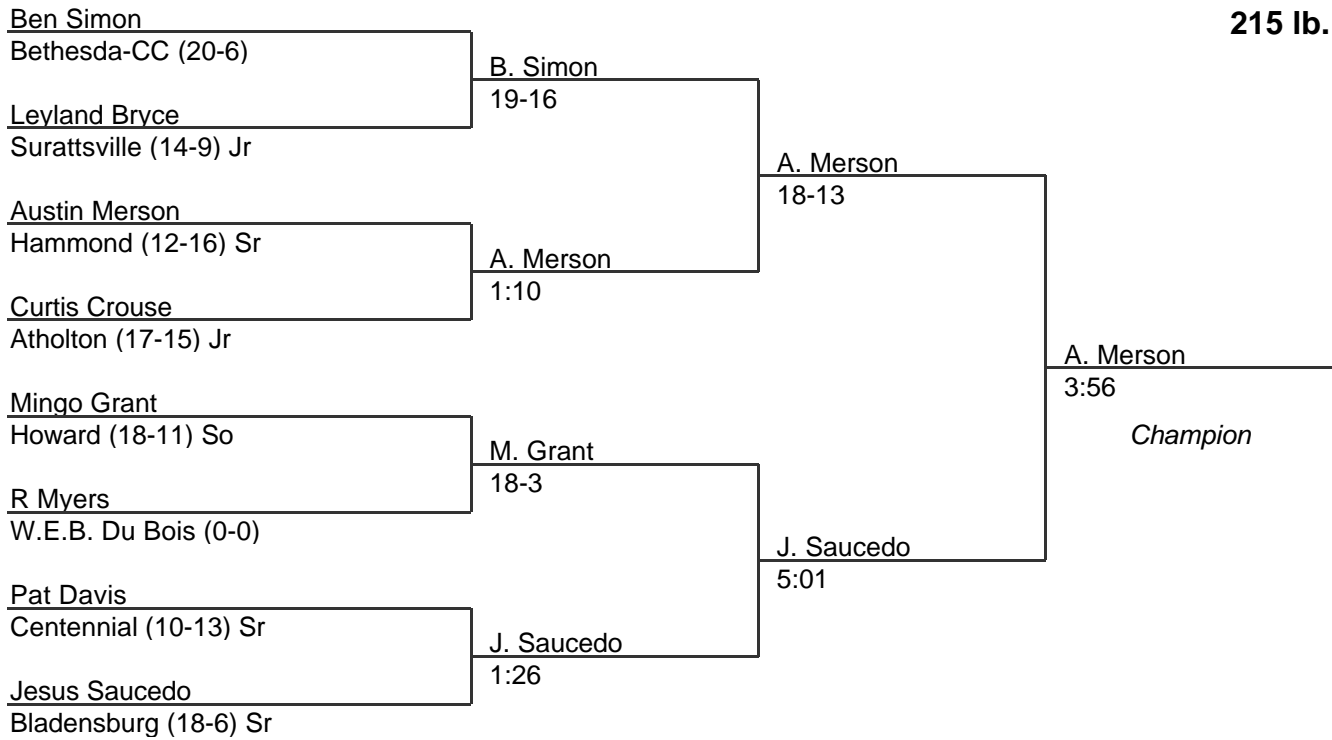

MPSSAA Regional Wrestling Tournament

2003 South Region 1A-2A

215 lb. class