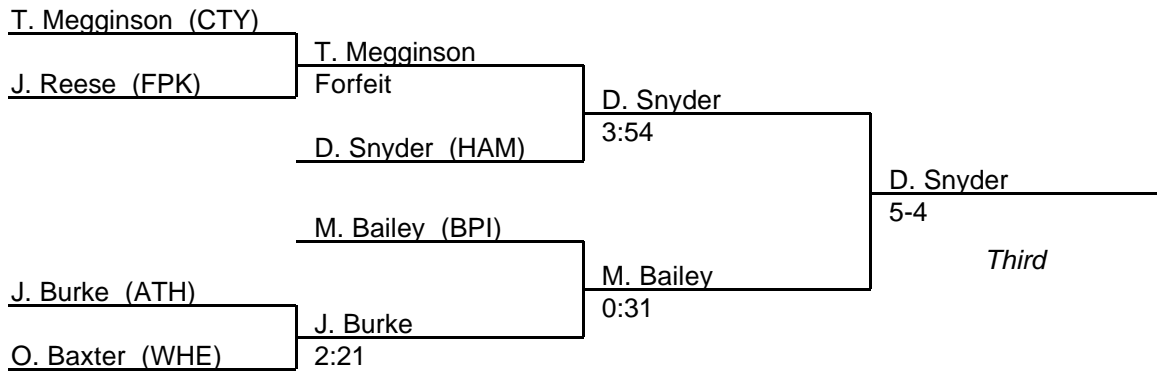

MPSSAA Regional Wrestling Tournament

2003 South Region 1A-2A

140 lb. class