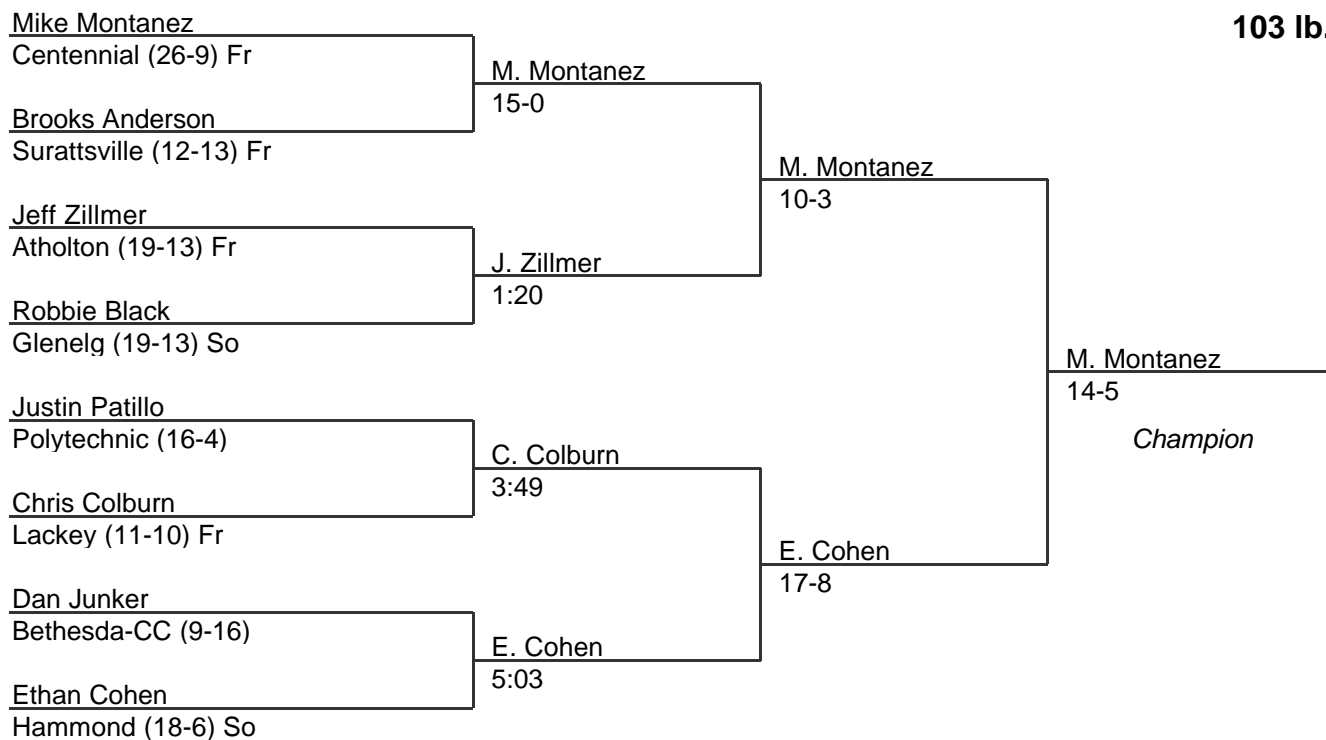

# MPSSAA Regional Wrestling Tournament

2003 South Region 1A-2A

103 lb. class

# MPSSAA Regional Wrestling Tournament

2003 South Region 1A-2A

**112 lb. class**