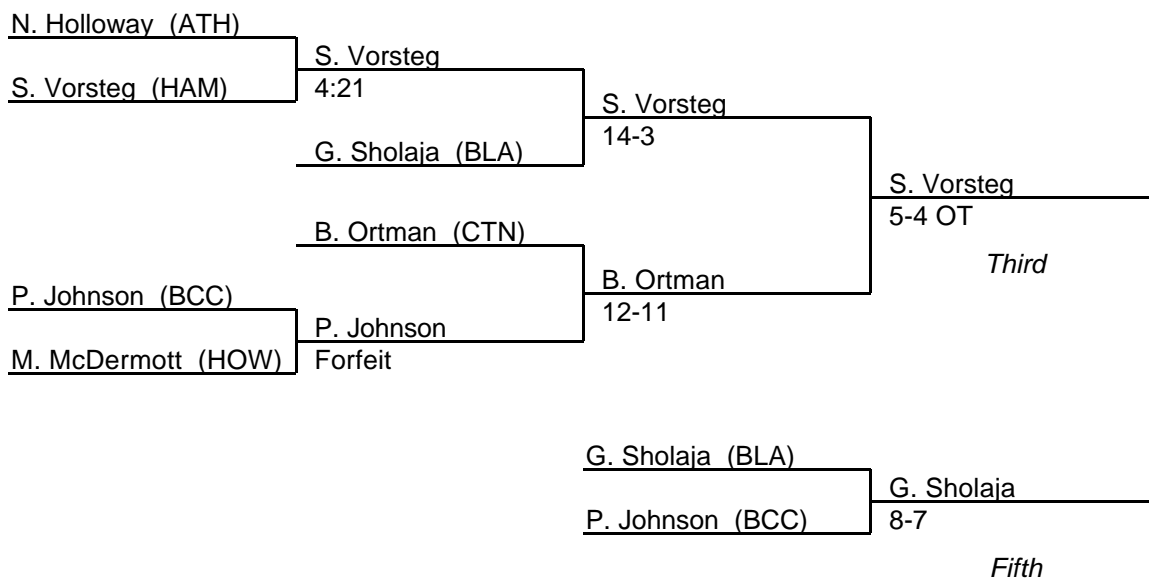

MPSSAA Regional Wrestling Tournament

2003 South Region 1A-2A

112 lb. class