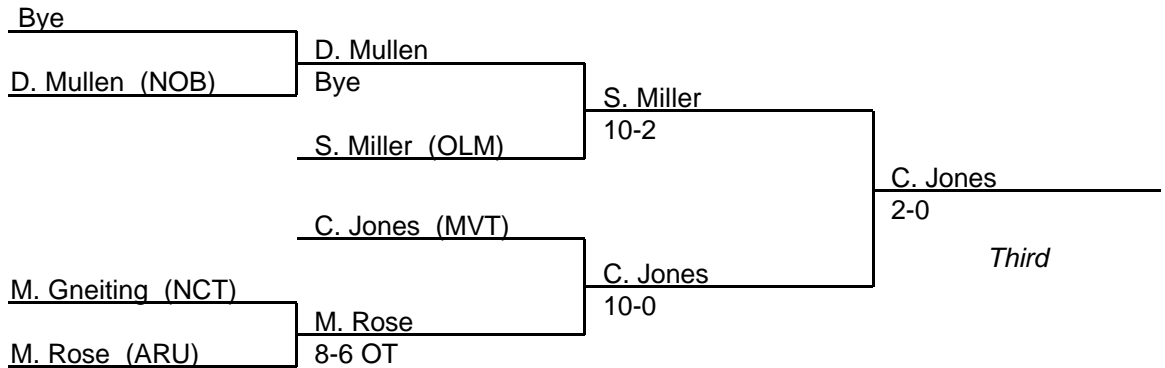

119 lb. class

MPSSAA Regional Wrestling Tournament

2002 East Region 3A-4A

125 lb. class

MPSSAA Regional Wrestling Tournament

2002 East Region 3A-4A

130 lb. class

MPSSAA Regional Wrestling Tournament