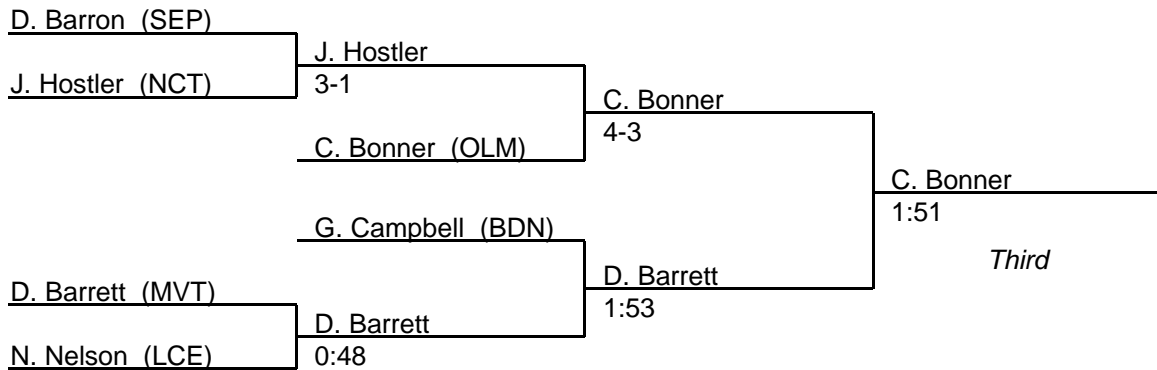

MPSSAA Regional Wrestling Tournament

2002 East Region 3A-4A

171 lb. class