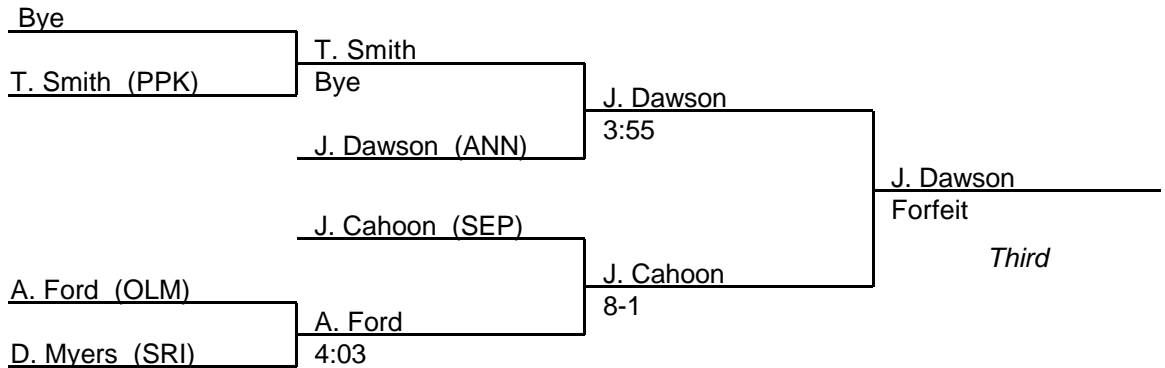

MPSSAA Regional Wrestling Tournament

2002 East Region 3A-4A

189 lb. class