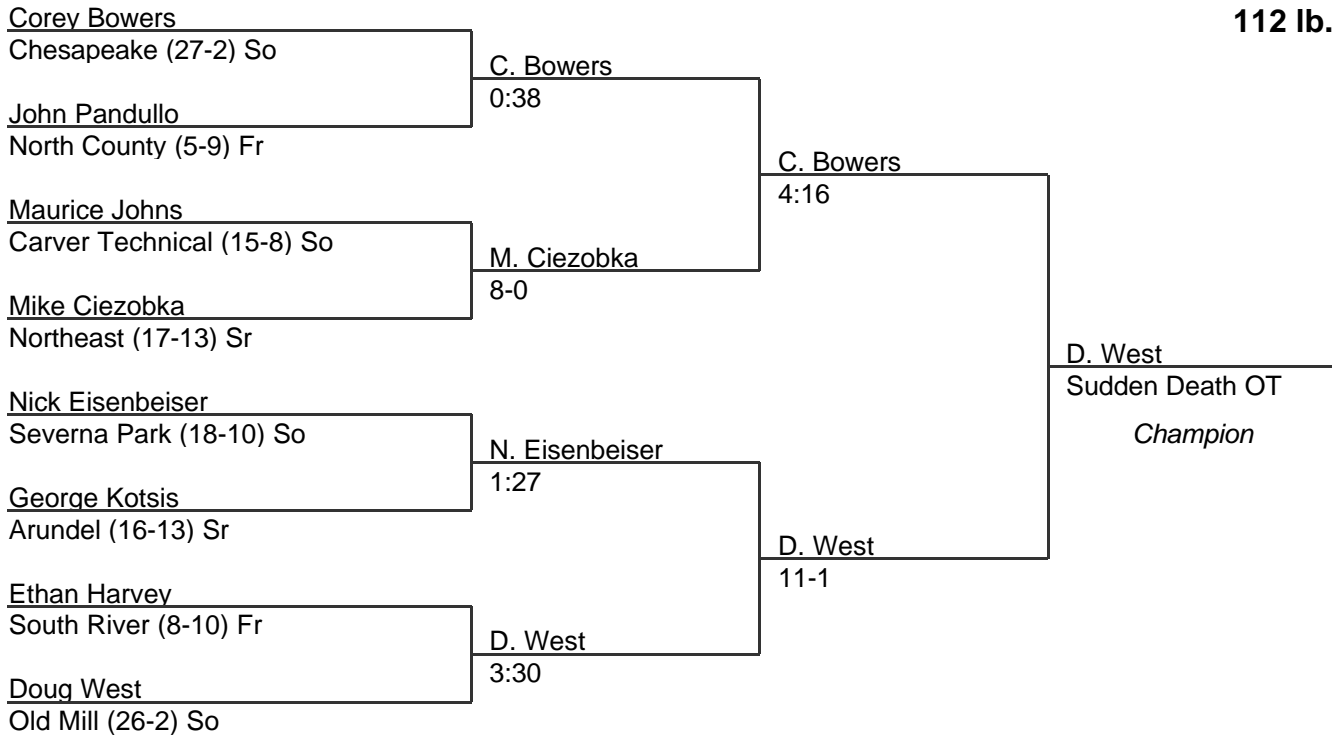

MPSSAA Regional Wrestling Tournament

2002 East Region 3A-4A

103 lb. class

MPSSAA Regional Wrestling Tournament

2002 East Region 3A-4A

112 lb. class

MPSSAA Regional Wrestling Tournament

2002 East Region 3A-4A

119 lb. class

MPSSAA Regional Wrestling Tournament

2002 East Region 3A-4A

125 lb. class

MPSSAA Regional Wrestling Tournament

2002 East Region 3A-4A

130 lb. class

MPSSAA Regional Wrestling Tournament