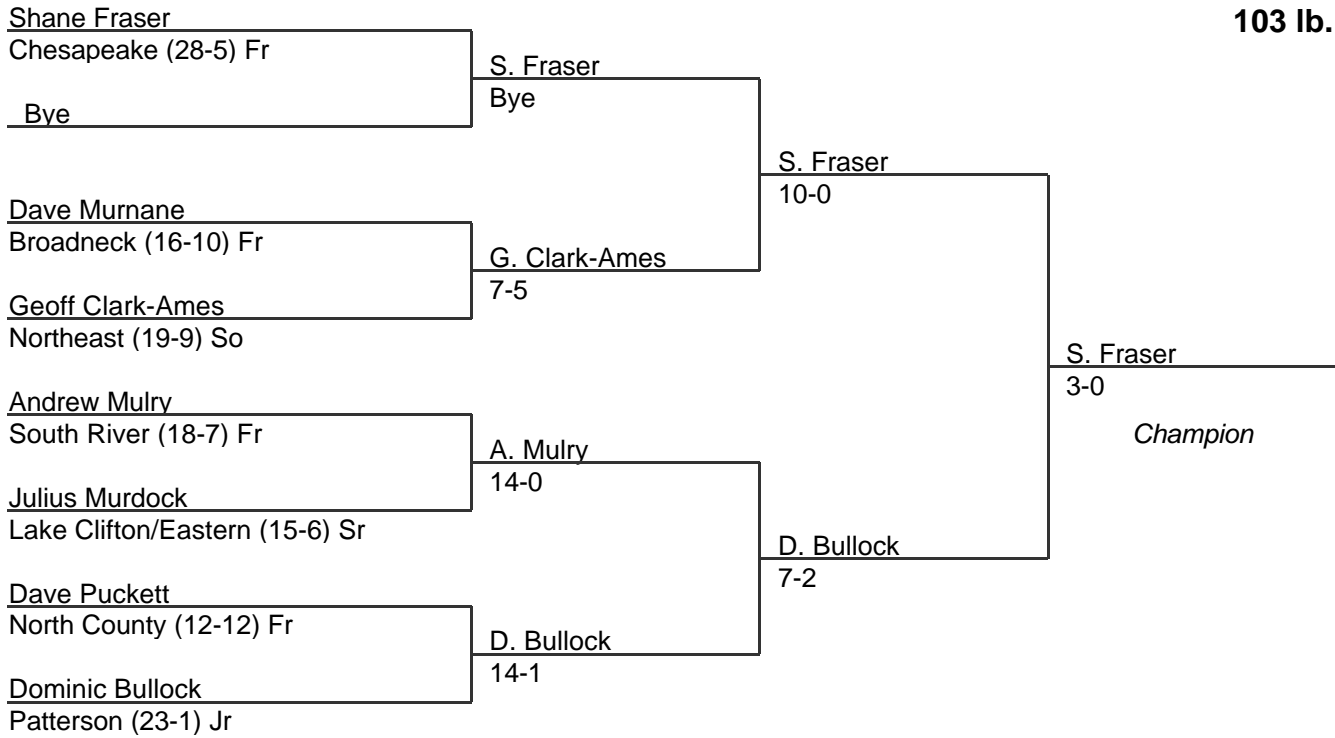

MPSSAA Regional Wrestling Tournament

2002 East Region 3A-4A

103 lb. class

MPSSAA Regional Wrestling Tournament

2002 East Region 3A-4A

112 lb. class

MPSSAA Regional Wrestling Tournament

2002 East Region 3A-4A

119 lb. class

MPSSAA Regional Wrestling Tournament

2002 East Region 3A-4A

125 lb. class

MPSSAA Regional Wrestling Tournament

2002 East Region 3A-4A

130 lb. class

MPSSAA Regional Wrestling Tournament