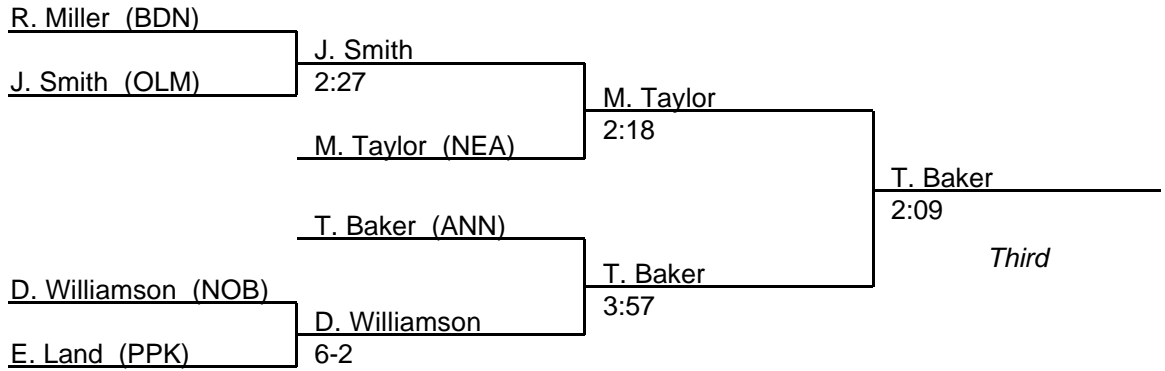

MPSSAA Regional Wrestling Tournament

2002 East Region 3A-4A

152 lb. class

MPSSAA Regional Wrestling Tournament

2002 East Region 3A-4A

160 lb. class

MPSSAA Regional Wrestling Tournament

2002 East Region 3A-4A