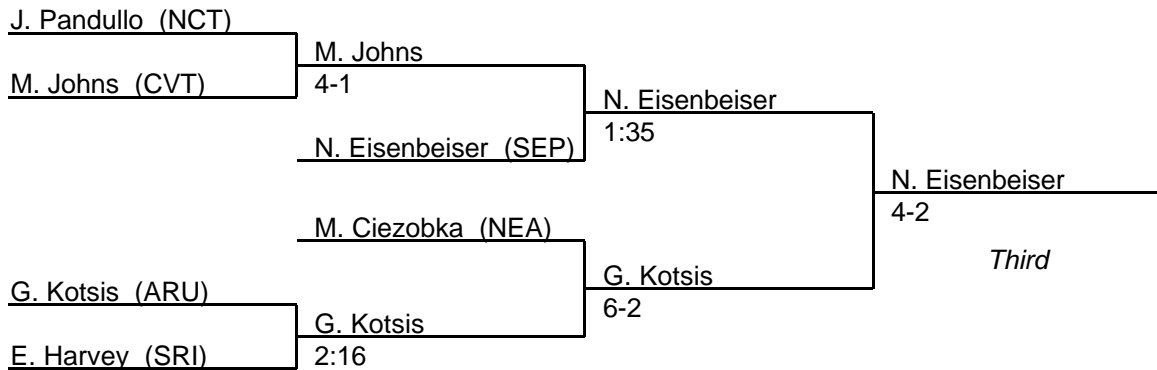

MPSSAA Regional Wrestling Tournament

2002 East Region 3A-4A

103 lb. class

MPSSAA Regional Wrestling Tournament

2002 East Region 3A-4A

112 lb. class

MPSSAA Regional Wrestling Tournament

2002 East Region 3A-4A