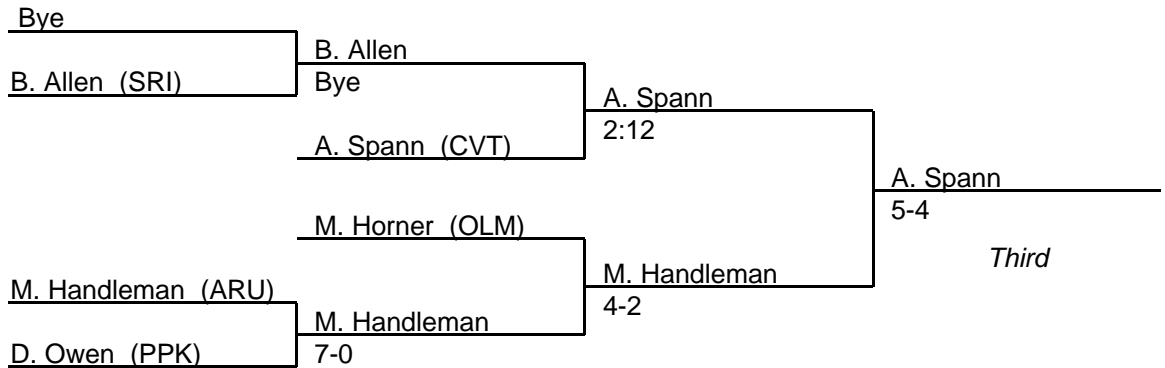

MPSSAA Regional Wrestling Tournament

2002 East Region 3A-4A

125 lb. class