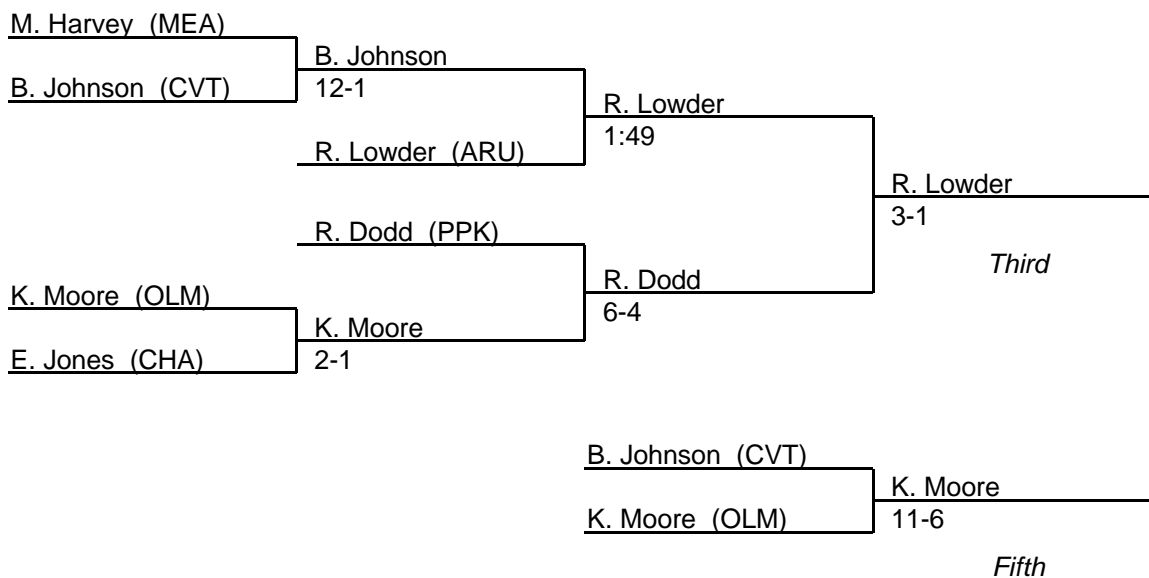

2002 East Region 3A-4A

135 lb. class

MPSSAA Regional Wrestling Tournament

2002 East Region 3A-4A

140 lb. class

MPSSAA Regional Wrestling Tournament

2002 East Region 3A-4A

145 lb. class