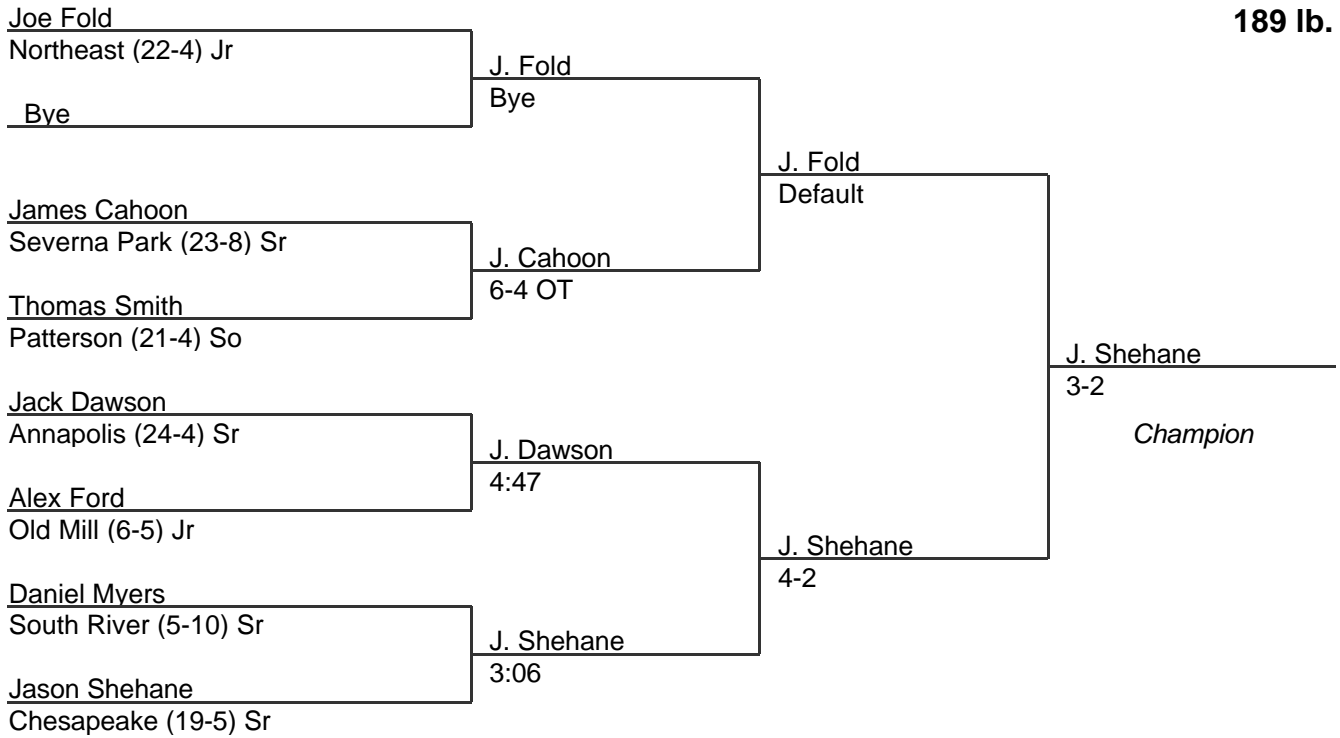

MPSSAA Regional Wrestling Tournament

2002 East Region 3A-4A

189 lb. class