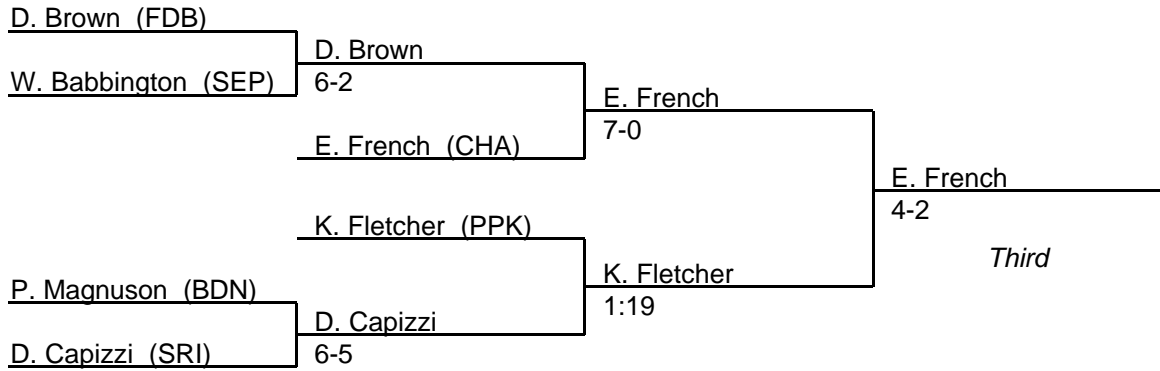

MPSSAA Regional Wrestling Tournament

2002 East Region 3A-4A

152 lb. class