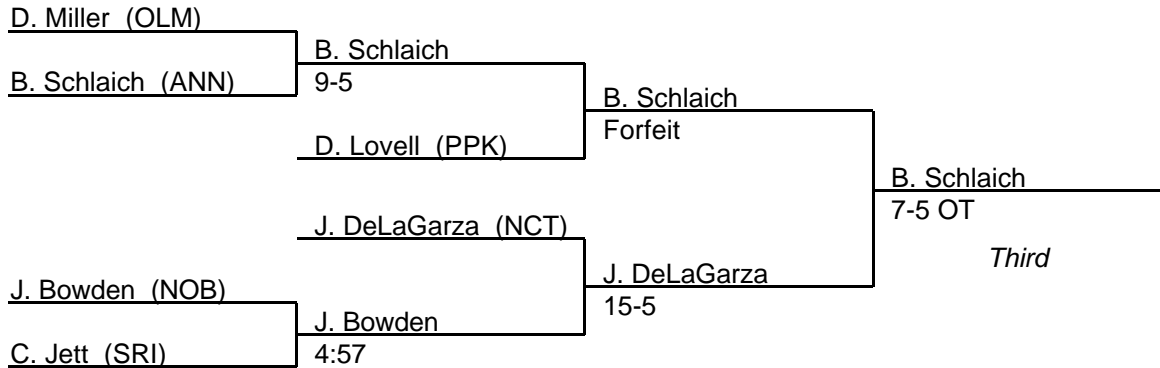

MPSSAA Regional Wrestling Tournament

2002 East Region 3A-4A

135 lb. class