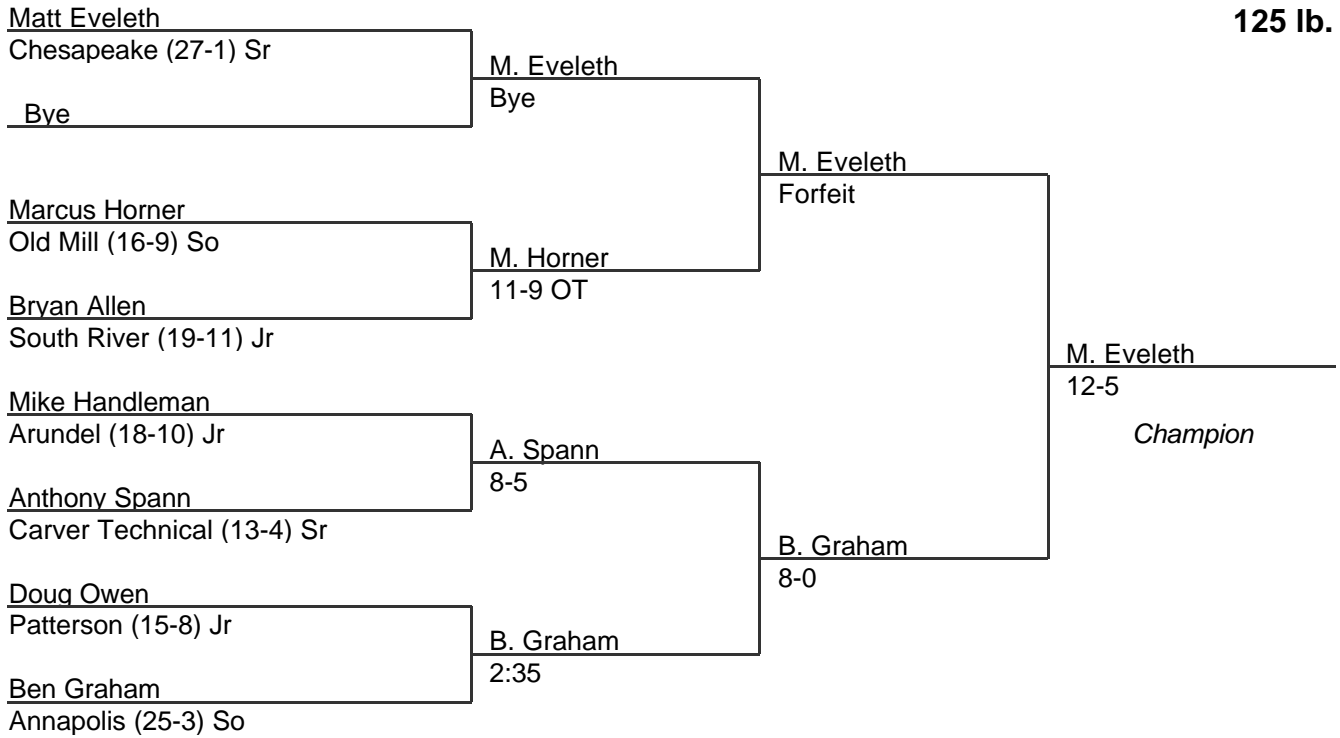

MPSSAA Regional Wrestling Tournament

2002 East Region 3A-4A

125 lb. class