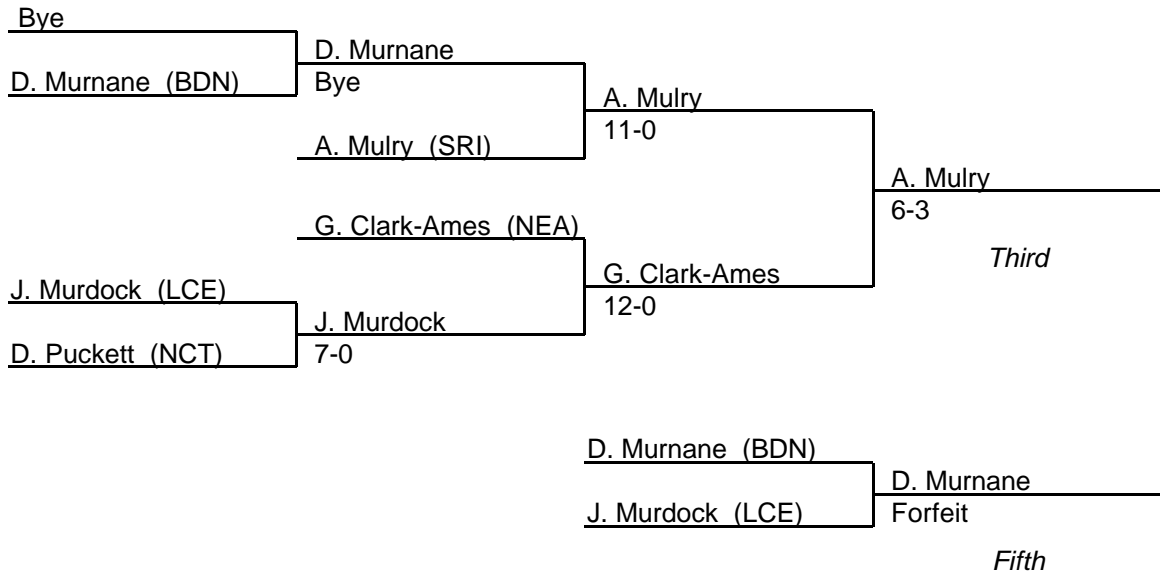

MPSSAA Regional Wrestling Tournament

2002 East Region 3A-4A

103 lb. class

MPSSAA Regional Wrestling Tournament

2002 East Region 3A-4A

112 lb. class

MPSSAA Regional Wrestling Tournament

2002 East Region 3A-4A

119 lb. class

MPSSAA Regional Wrestling Tournament

2002 East Region 3A-4A

125 lb. class

MPSSAA Regional Wrestling Tournament

2002 East Region 3A-4A

130 lb. class

MPSSAA Regional Wrestling Tournament