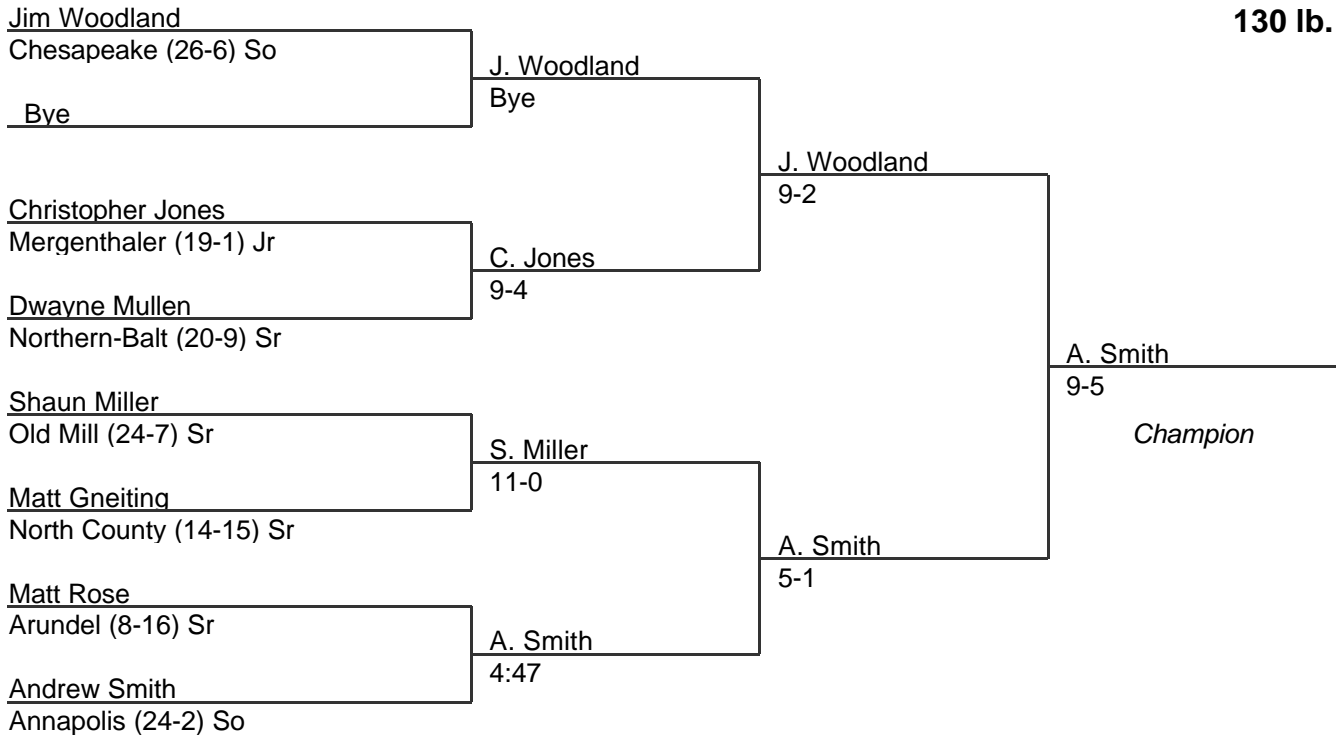

MPSSAA Regional Wrestling Tournament

2002 East Region 3A-4A

103 lb. class

MPSSAA Regional Wrestling Tournament

2002 East Region 3A-4A

112 lb. class

MPSSAA Regional Wrestling Tournament

2002 East Region 3A-4A

119 lb. class

MPSSAA Regional Wrestling Tournament

2002 East Region 3A-4A

125 lb. class

MPSSAA Regional Wrestling Tournament

2002 East Region 3A-4A

130 lb. class

MPSSAA Regional Wrestling Tournament