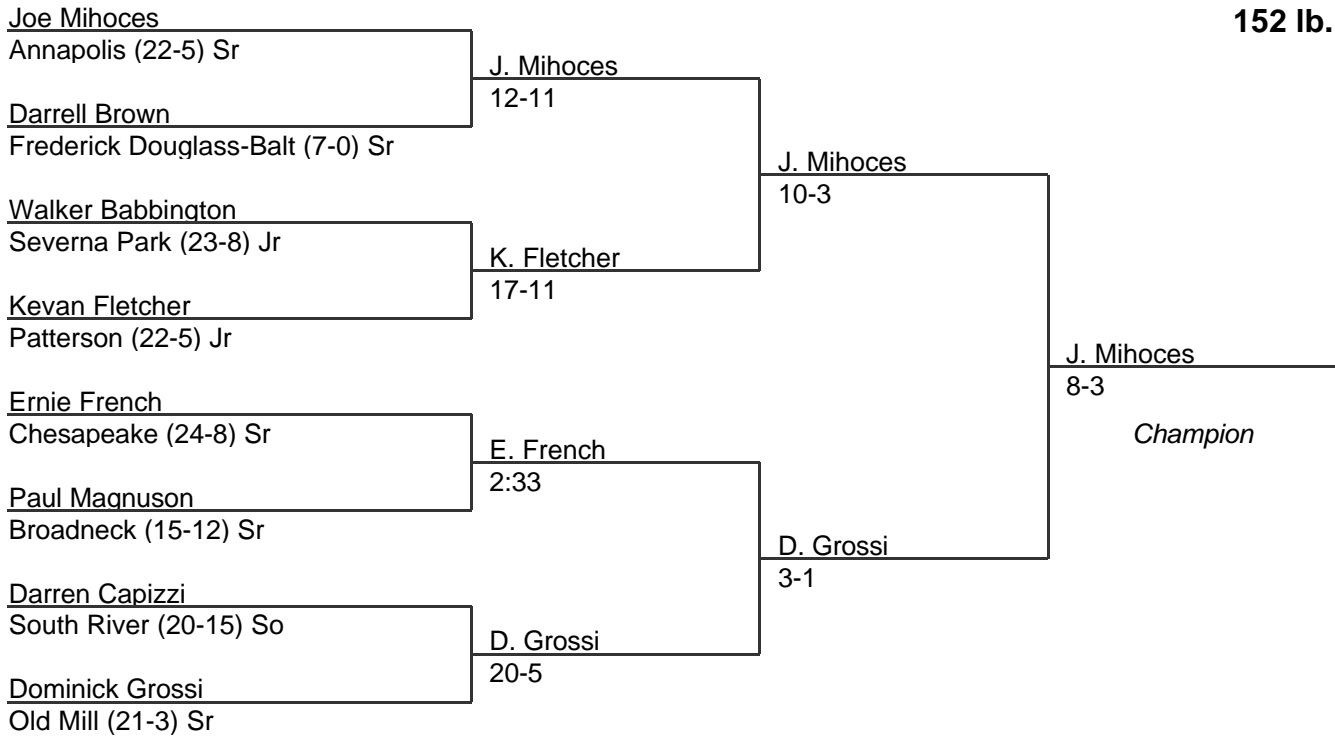

MPSSAA Regional Wrestling Tournament

2002 East Region 3A-4A

152 lb. class