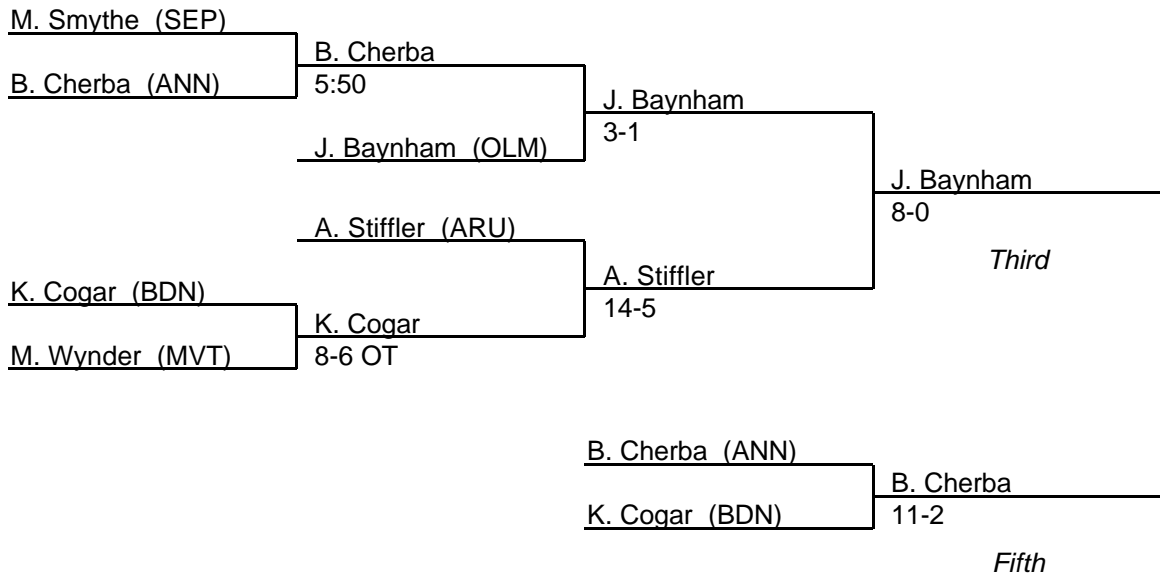

MPSSAA Regional Wrestling Tournament

2002 East Region 3A-4A

103 lb. class

MPSSAA Regional Wrestling Tournament

2002 East Region 3A-4A

112 lb. class

MPSSAA Regional Wrestling Tournament

2002 East Region 3A-4A

119 lb. class

MPSSAA Regional Wrestling Tournament

2002 East Region 3A-4A

125 lb. class

MPSSAA Regional Wrestling Tournament

2002 East Region 3A-4A

130 lb. class

MPSSAA Regional Wrestling Tournament