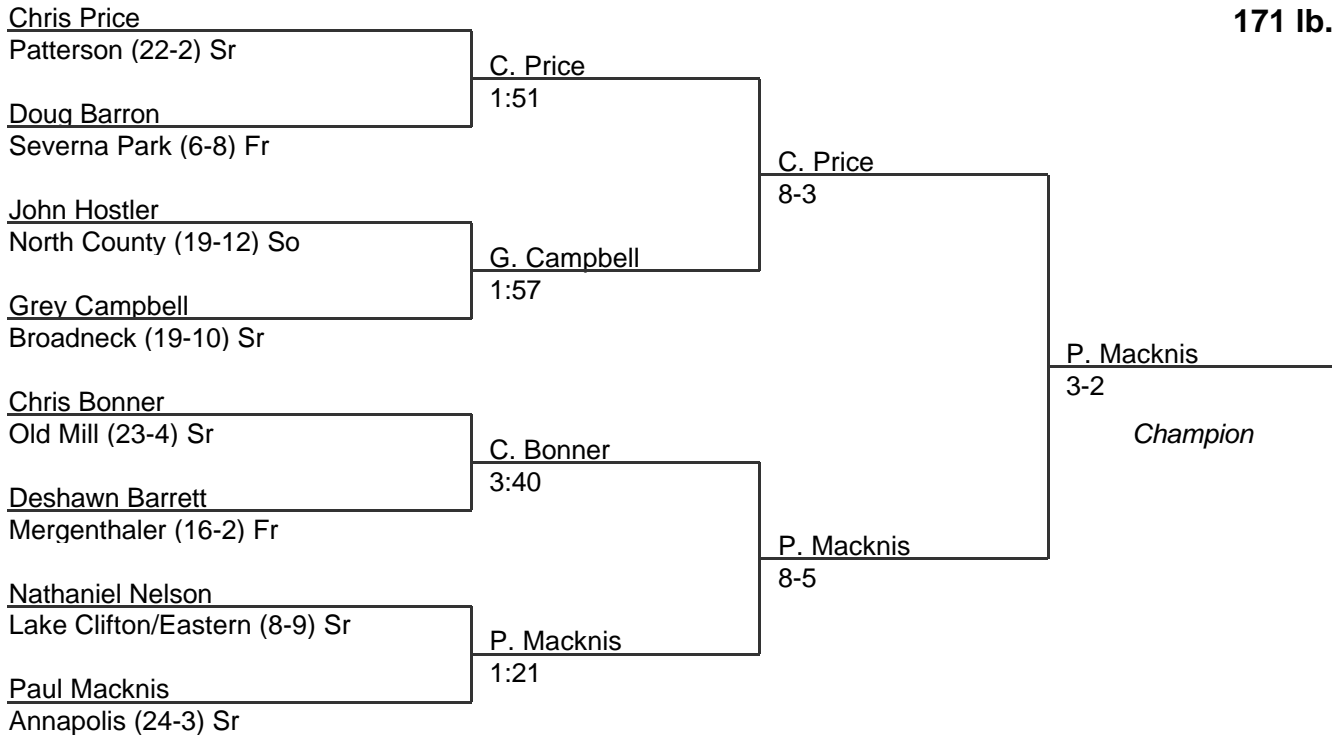

MPSSAA Regional Wrestling Tournament

2002 East Region 3A-4A

171 lb. class