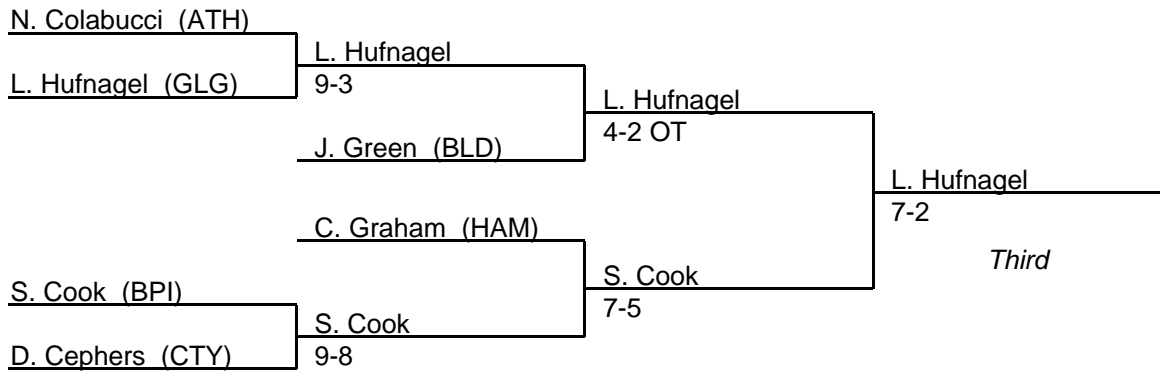

2002 South Region 1A-2A

140 lb. class

MPSSAA Regional Wrestling Tournament

2002 South Region 1A-2A

145 lb. class

MPSSAA Regional Wrestling Tournament

2002 South Region 1A-2A

152 lb. class