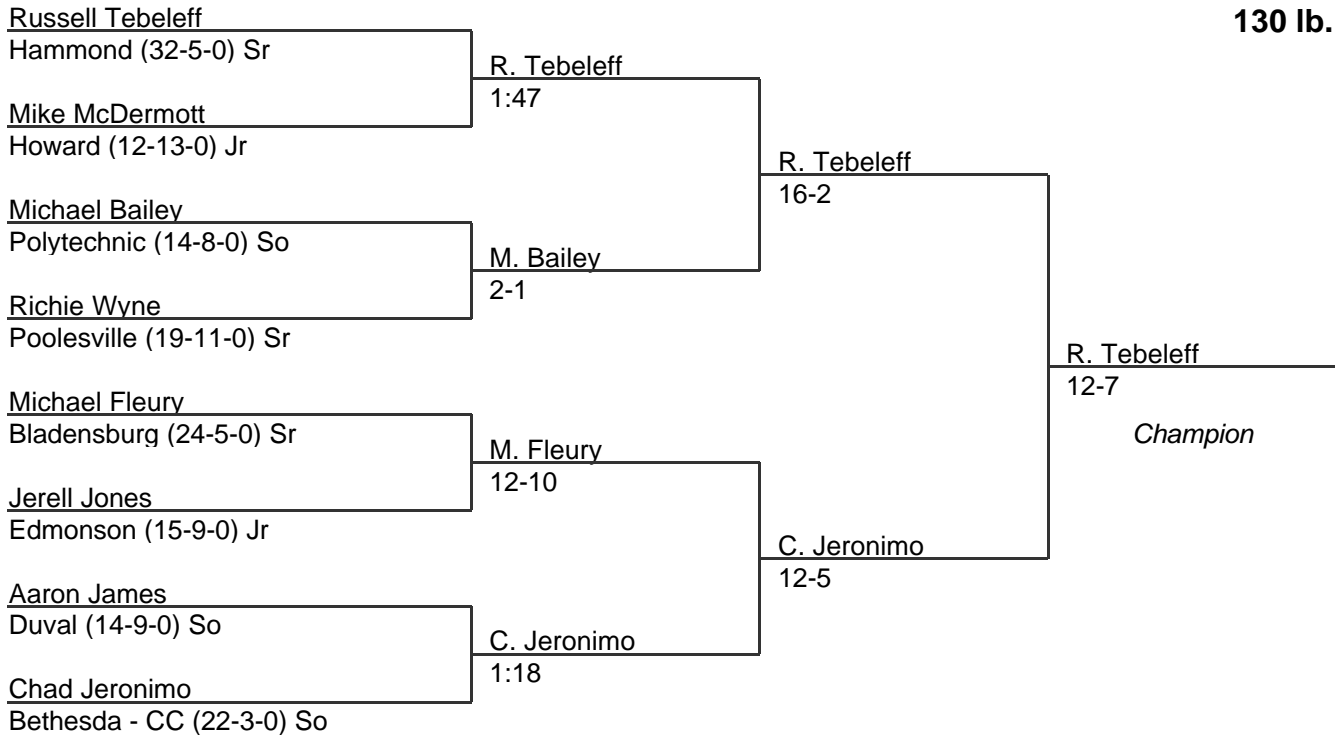

MPSSAA Regional Wrestling Tournament

2002 South Region 1A-2A

103 lb. class

MPSSAA Regional Wrestling Tournament

2002 South Region 1A-2A

112 lb. class

MPSSAA Regional Wrestling Tournament

2002 South Region 1A-2A

125 lb. class

MPSSAA Regional Wrestling Tournament

2002 South Region 1A-2A

130 lb. class

MPSSAA Regional Wrestling Tournament

2002 South Region 1A-2A

135 lb. class

MPSSAA Regional Wrestling Tournament

2002 South Region 1A-2A

140 lb. class

MPSSAA Regional Wrestling Tournament

2002 South Region 1A-2A

145 lb. class

MPSSAA Regional Wrestling Tournament

2002 South Region 1A-2A

152 lb. class