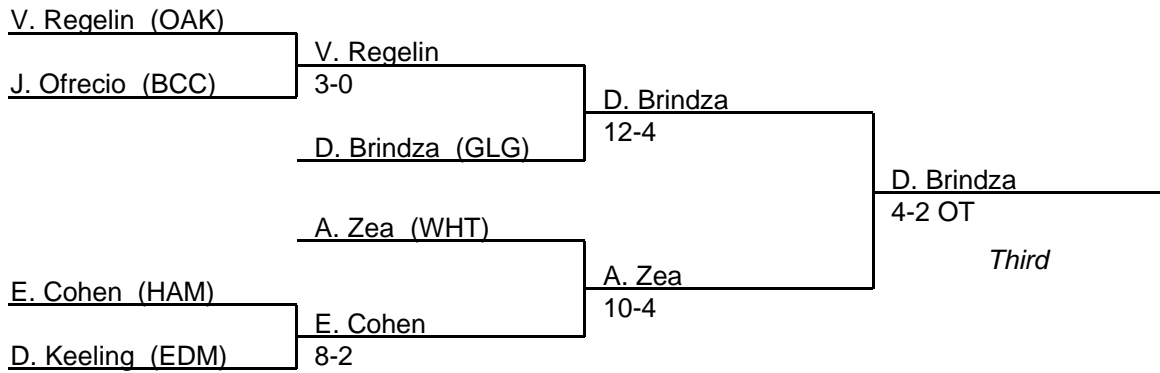

MPSSAA Regional Wrestling Tournament

2002 South Region 1A-2A

103 lb. class

MPSSAA Regional Wrestling Tournament

2002 South Region 1A-2A

112 lb. class

MPSSAA Regional Wrestling Tournament

2002 South Region 1A-2A

125 lb. class

MPSSAA Regional Wrestling Tournament

2002 South Region 1A-2A

130 lb. class

MPSSAA Regional Wrestling Tournament

2002 South Region 1A-2A

135 lb. class

MPSSAA Regional Wrestling Tournament