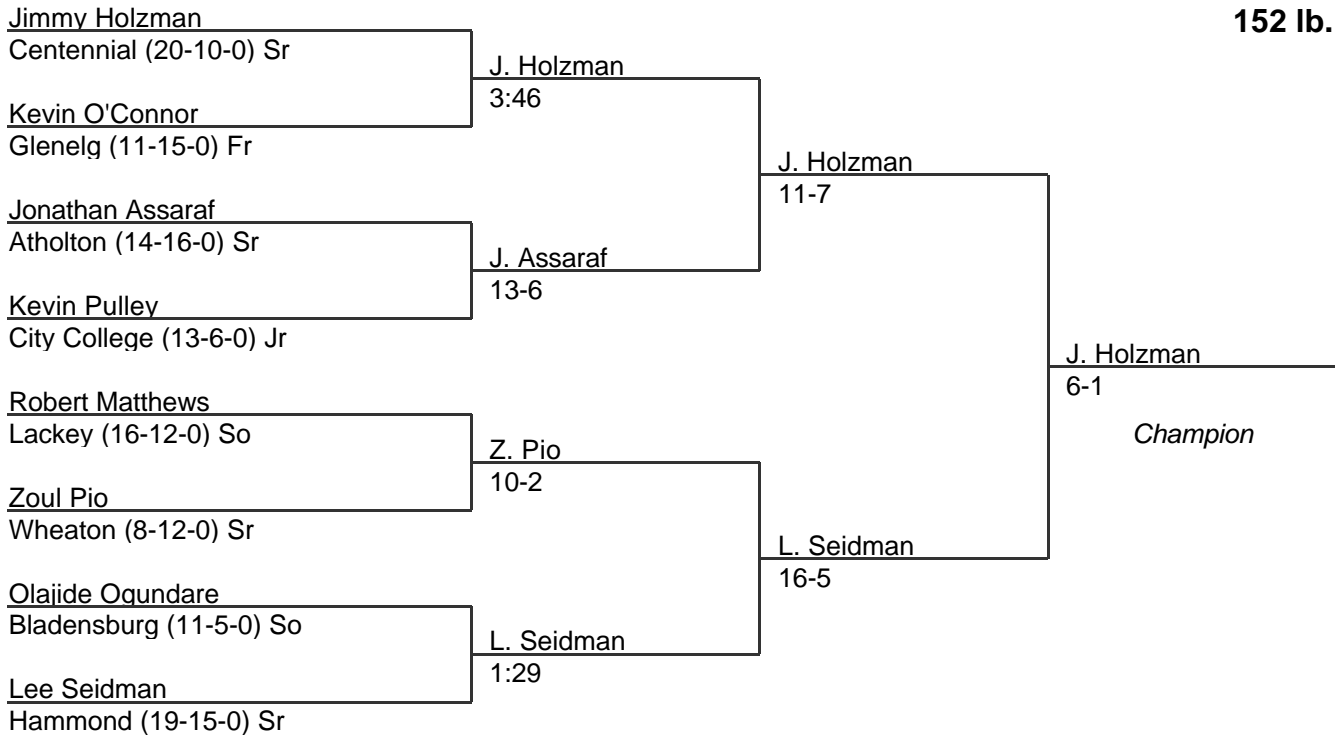

2002 South Region 1A-2A

140 lb. class

MPSSAA Regional Wrestling Tournament

2002 South Region 1A-2A

145 lb. class

MPSSAA Regional Wrestling Tournament

2002 South Region 1A-2A

152 lb. class