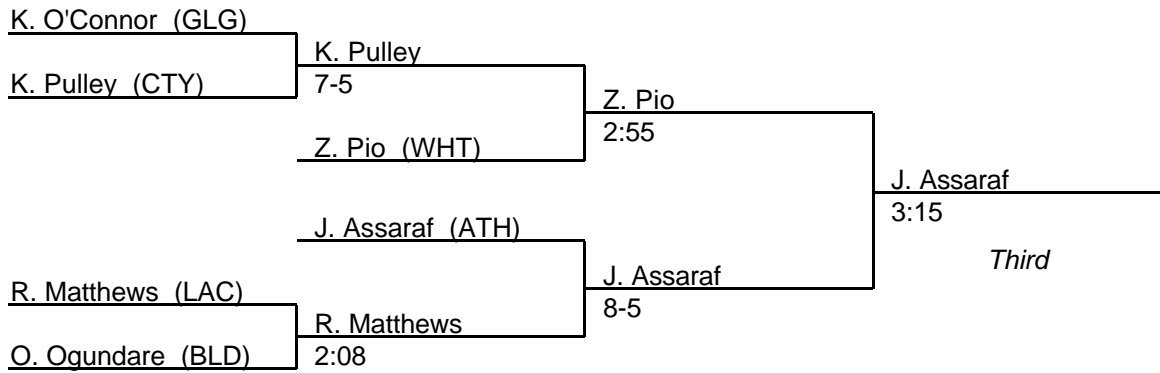

2002 South Region 1A-2A

140 lb. class

MPSSAA Regional Wrestling Tournament

2002 South Region 1A-2A

145 lb. class

MPSSAA Regional Wrestling Tournament

2002 South Region 1A-2A

152 lb. class