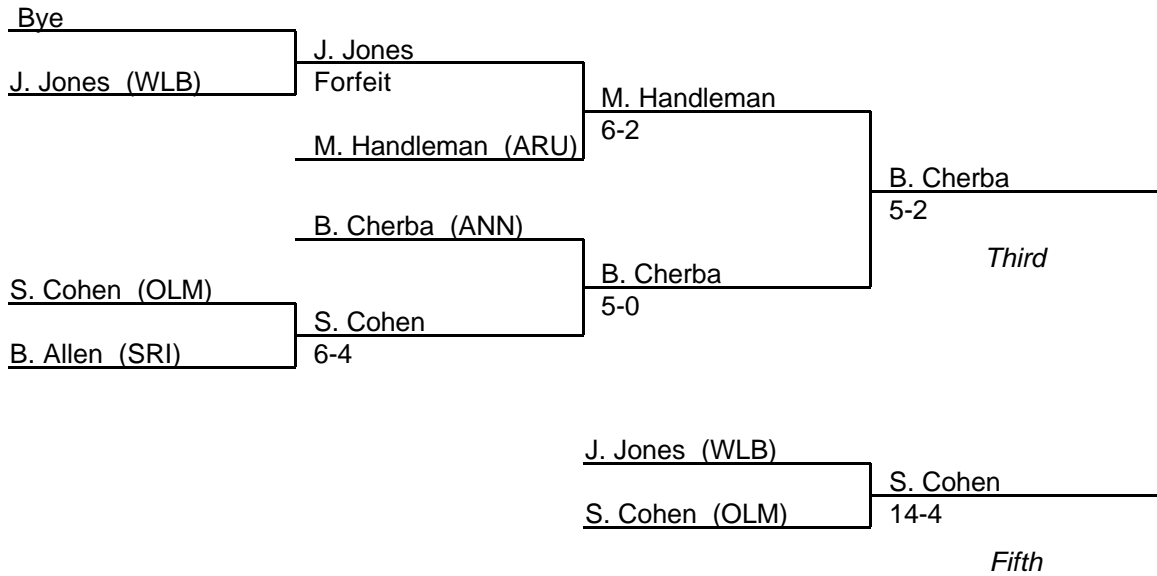

MPSSAA Regional Wrestling Tournament

2001 East Region 4A-3A

103 lb. class

MPSSAA Regional Wrestling Tournament

2001 East Region 4A-3A

112 lb. class

MPSSAA Regional Wrestling Tournament

2001 East Region 4A-3A