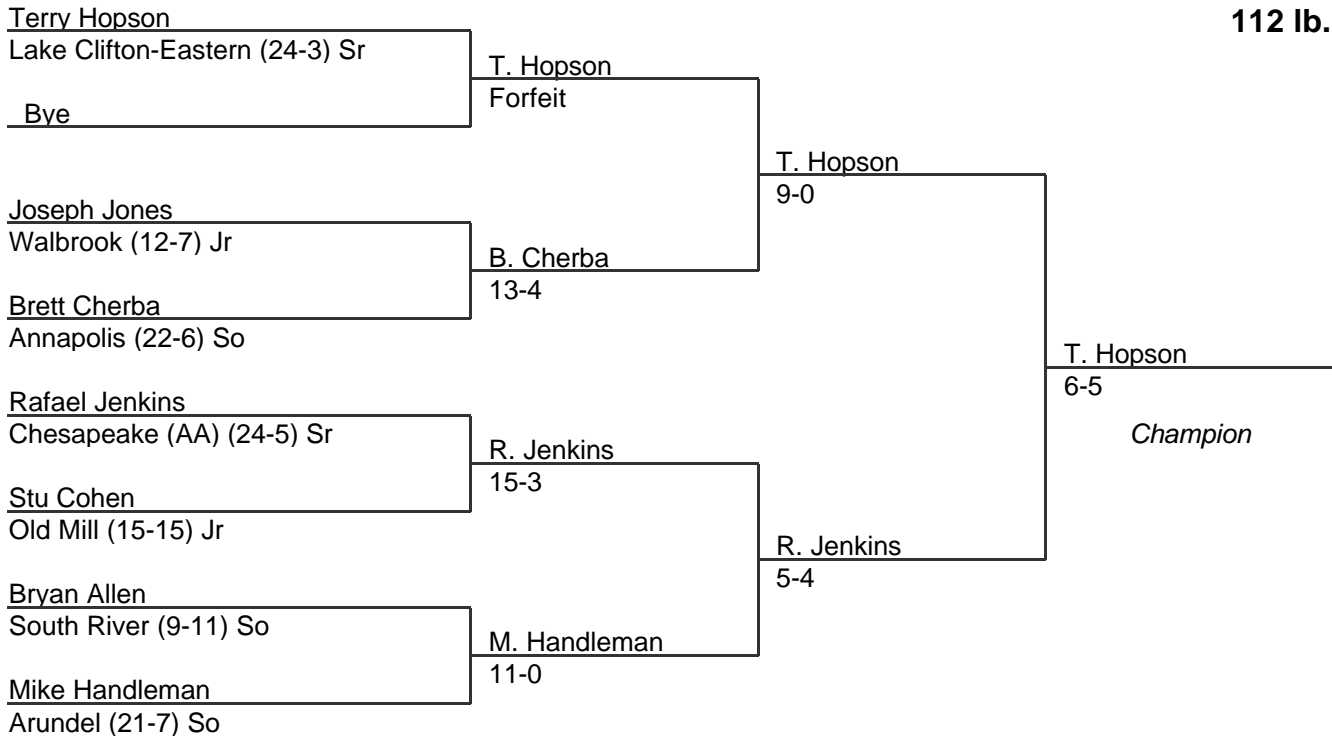

MPSSAA Regional Wrestling Tournament

2001 East Region 4A-3A

103 lb. class

MPSSAA Regional Wrestling Tournament

2001 East Region 4A-3A

112 lb. class

MPSSAA Regional Wrestling Tournament

2001 East Region 4A-3A