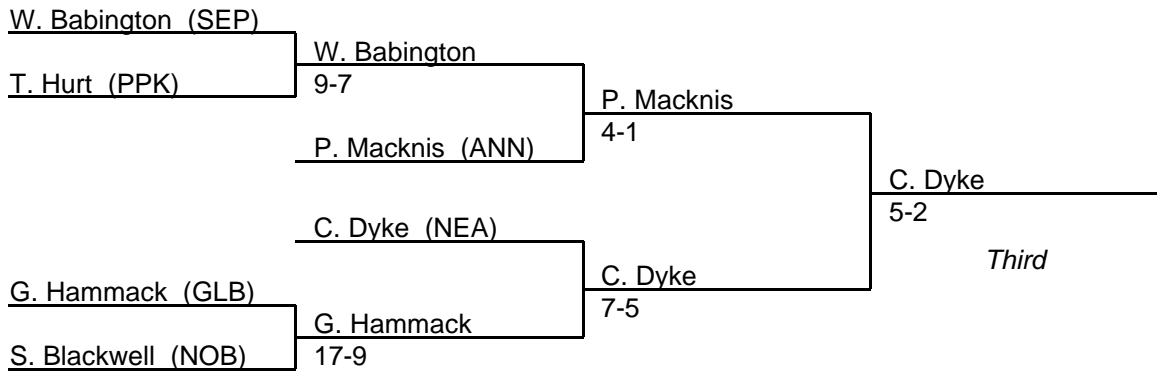

2001 East Region 4A-3A

135 lb. class

MPSSAA Regional Wrestling Tournament

2001 East Region 4A-3A

140 lb. class

MPSSAA Regional Wrestling Tournament

2001 East Region 4A-3A

145 lb. class