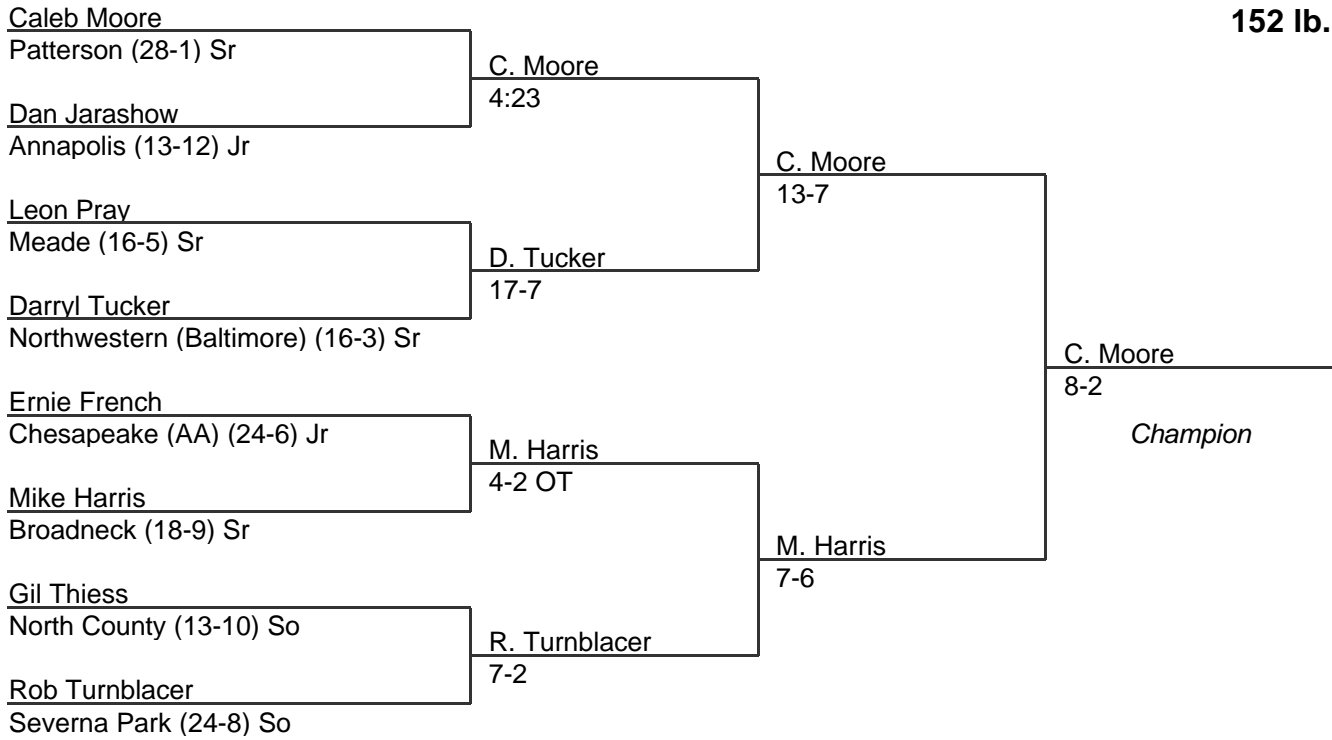

MPSSAA Regional Wrestling Tournament

2001 East Region 4A-3A

152 lb. class