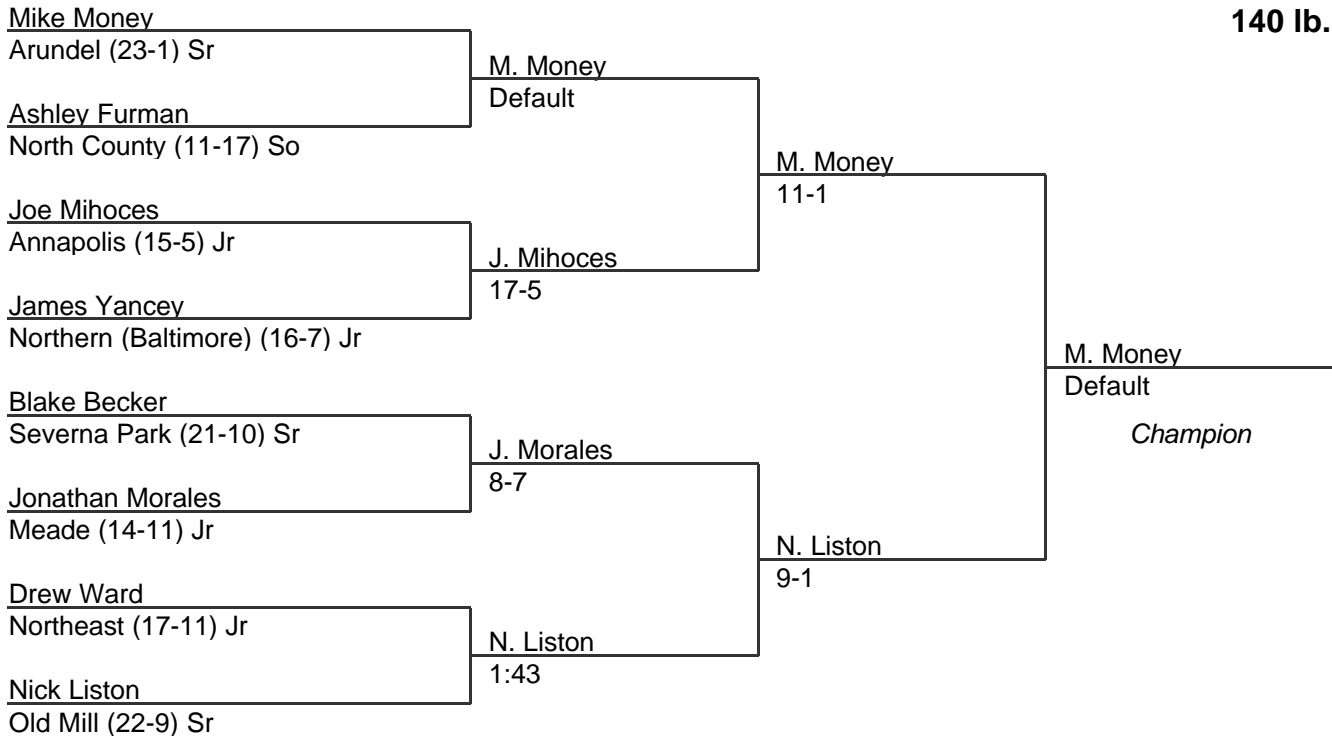

2001 East Region 4A-3A

135 lb. class

MPSSAA Regional Wrestling Tournament

2001 East Region 4A-3A

140 lb. class

MPSSAA Regional Wrestling Tournament

2001 East Region 4A-3A

145 lb. class