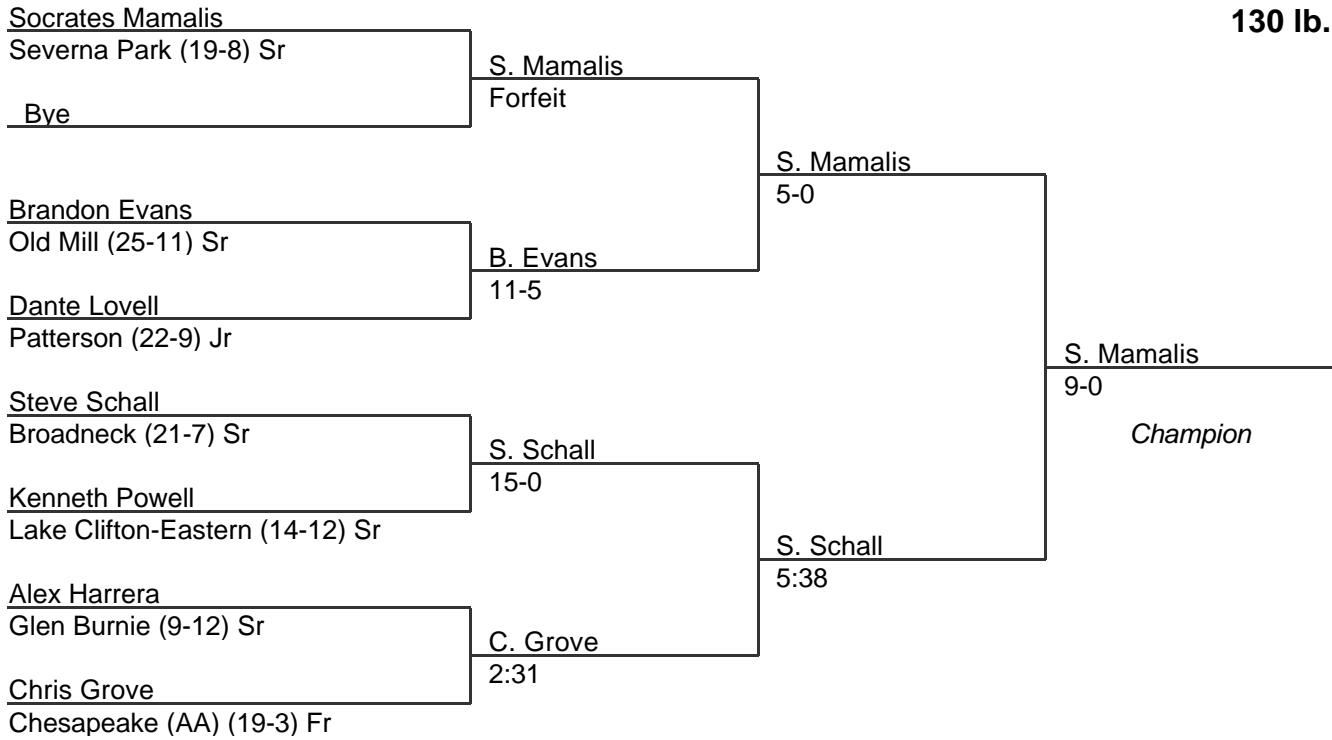

119 lb. class

MPSSAA Regional Wrestling Tournament

2001 East Region 4A-3A

125 lb. class

MPSSAA Regional Wrestling Tournament

2001 East Region 4A-3A

130 lb. class

MPSSAA Regional Wrestling Tournament