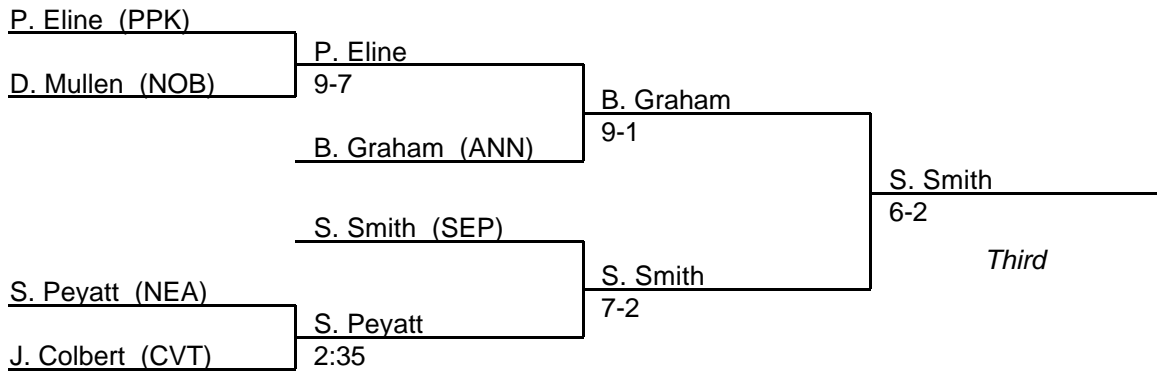

MPSSAA Regional Wrestling Tournament

2001 East Region 4A-3A

119 lb. class