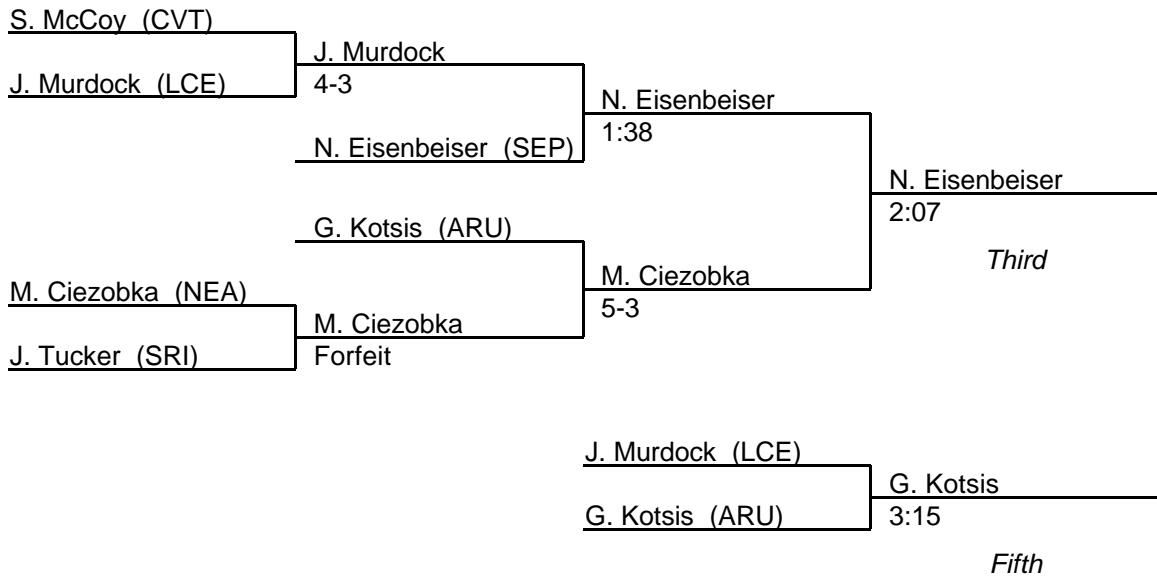

MPSSAA Regional Wrestling Tournament

2001 East Region 4A-3A

103 lb. class

MPSSAA Regional Wrestling Tournament

2001 East Region 4A-3A

112 lb. class

MPSSAA Regional Wrestling Tournament

2001 East Region 4A-3A

119 lb. class

MPSSAA Regional Wrestling Tournament

2001 East Region 4A-3A

125 lb. class

MPSSAA Regional Wrestling Tournament

2001 East Region 4A-3A

130 lb. class

MPSSAA Regional Wrestling Tournament