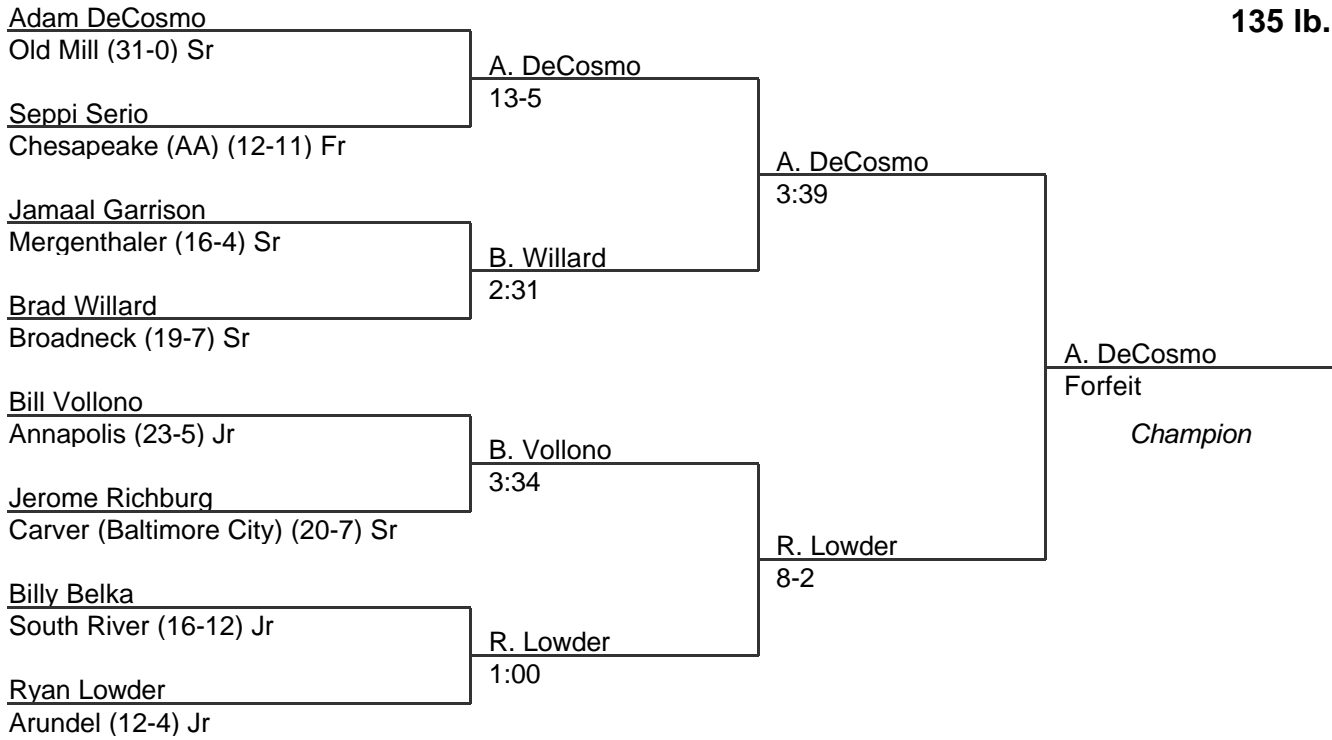

MPSSAA Regional Wrestling Tournament

2001 East Region 4A-3A

135 lb. class