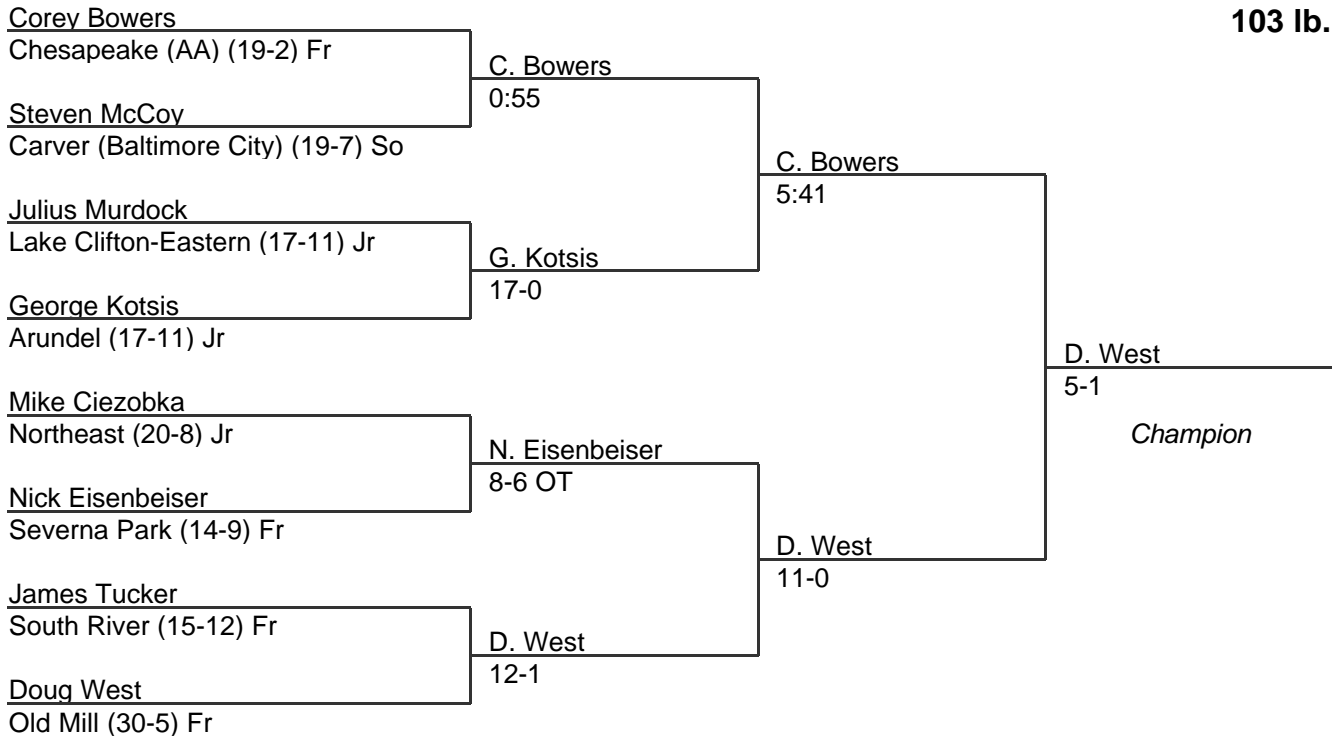

MPSSAA Regional Wrestling Tournament

2001 East Region 4A-3A

103 lb. class

MPSSAA Regional Wrestling Tournament

2001 East Region 4A-3A

112 lb. class

MPSSAA Regional Wrestling Tournament

2001 East Region 4A-3A

119 lb. class

MPSSAA Regional Wrestling Tournament

2001 East Region 4A-3A

125 lb. class

MPSSAA Regional Wrestling Tournament

2001 East Region 4A-3A

130 lb. class

MPSSAA Regional Wrestling Tournament