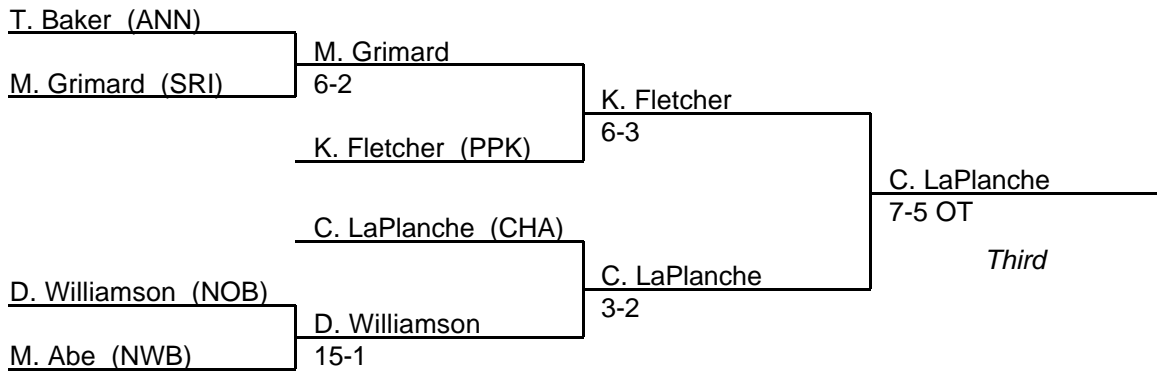

MPSSAA Regional Wrestling Tournament

2001 East Region 4A-3A

152 lb. class

MPSSAA Regional Wrestling Tournament

2001 East Region 4A-3A

160 lb. class

MPSSAA Regional Wrestling Tournament

2001 East Region 4A-3A