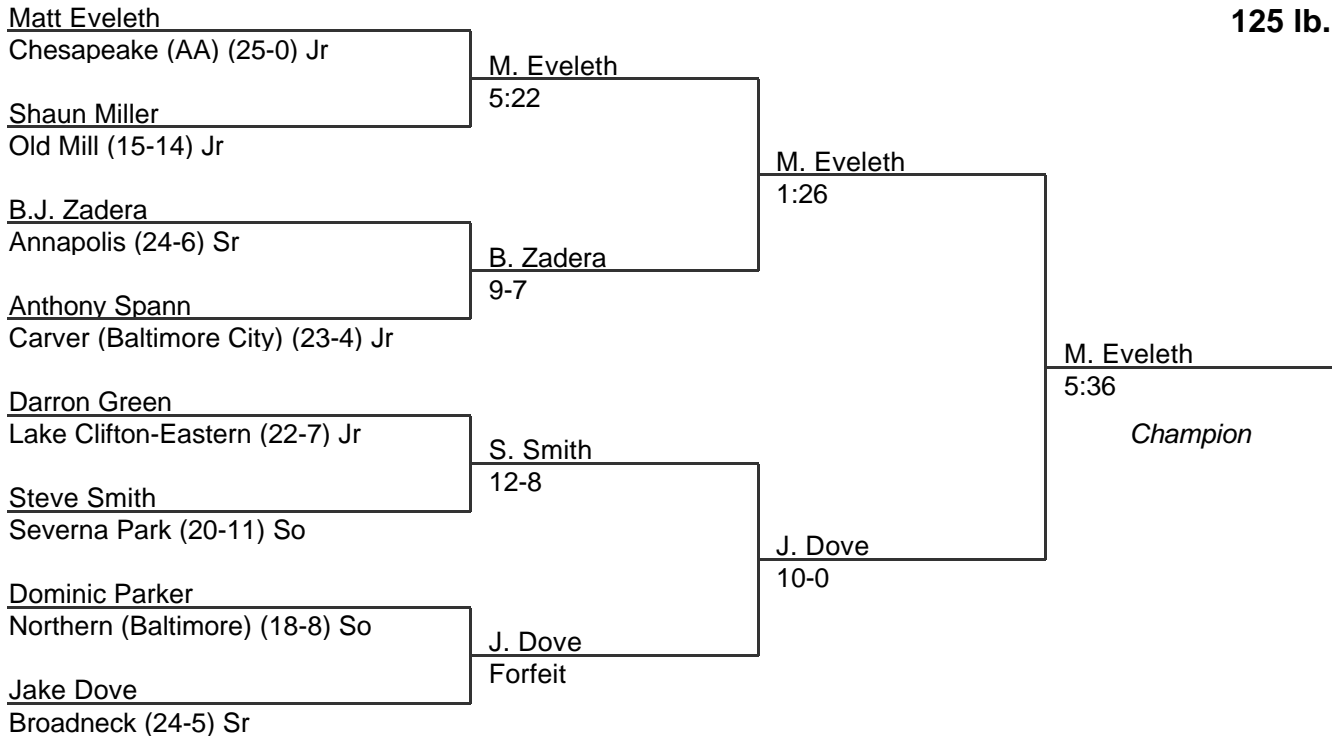

MPSSAA Regional Wrestling Tournament

2001 East Region 4A-3A

103 lb. class

MPSSAA Regional Wrestling Tournament

2001 East Region 4A-3A

112 lb. class

MPSSAA Regional Wrestling Tournament

2001 East Region 4A-3A

119 lb. class

MPSSAA Regional Wrestling Tournament

2001 East Region 4A-3A

125 lb. class

MPSSAA Regional Wrestling Tournament

2001 East Region 4A-3A

130 lb. class

MPSSAA Regional Wrestling Tournament