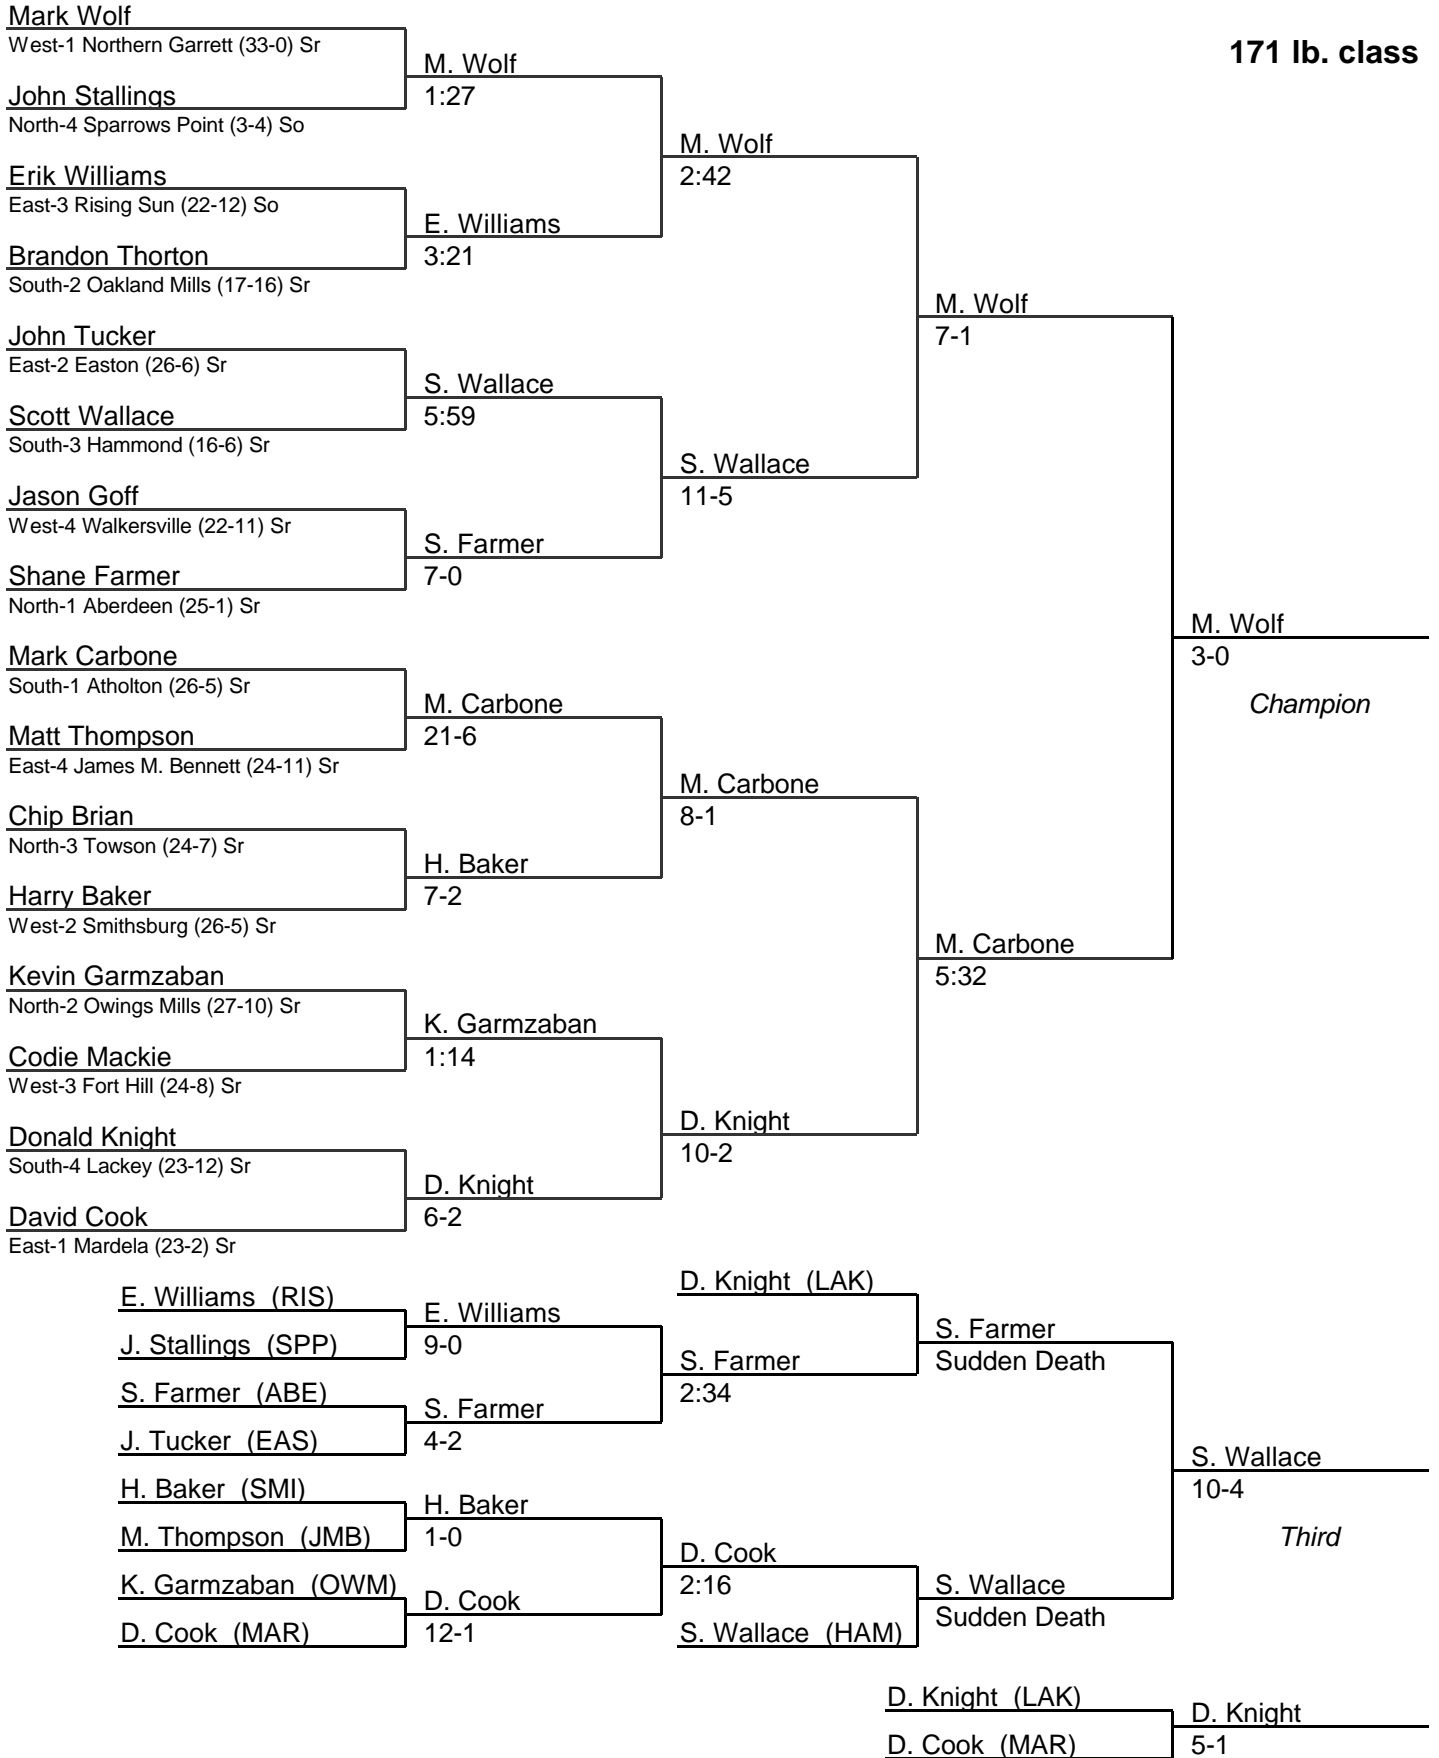

MPSSAA State Wrestling Tournament

2001 2A/1A