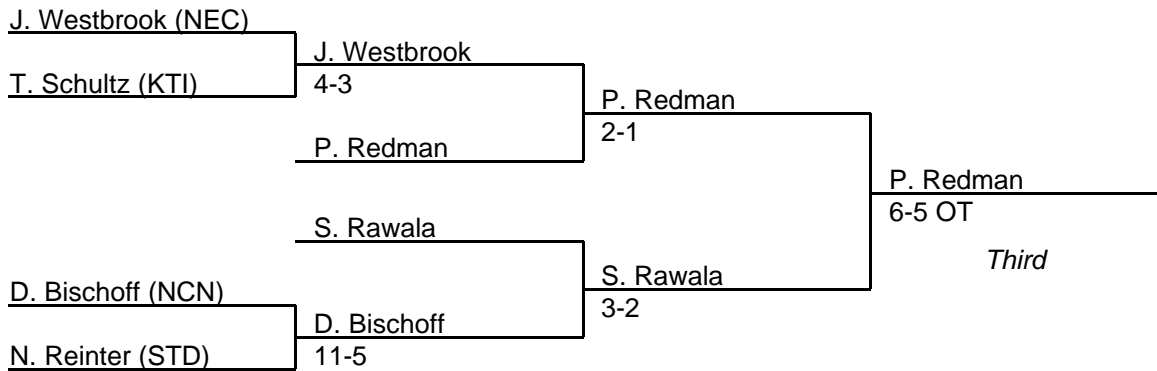

MPSSAA Regional Wrestling Tournament

2001 East Region 1A-2A

103 lb. class

MPSSAA Regional Wrestling Tournament

2001 East Region 1A-2A

112 lb. class

MPSSAA Regional Wrestling Tournament

2001 East Region 1A-2A