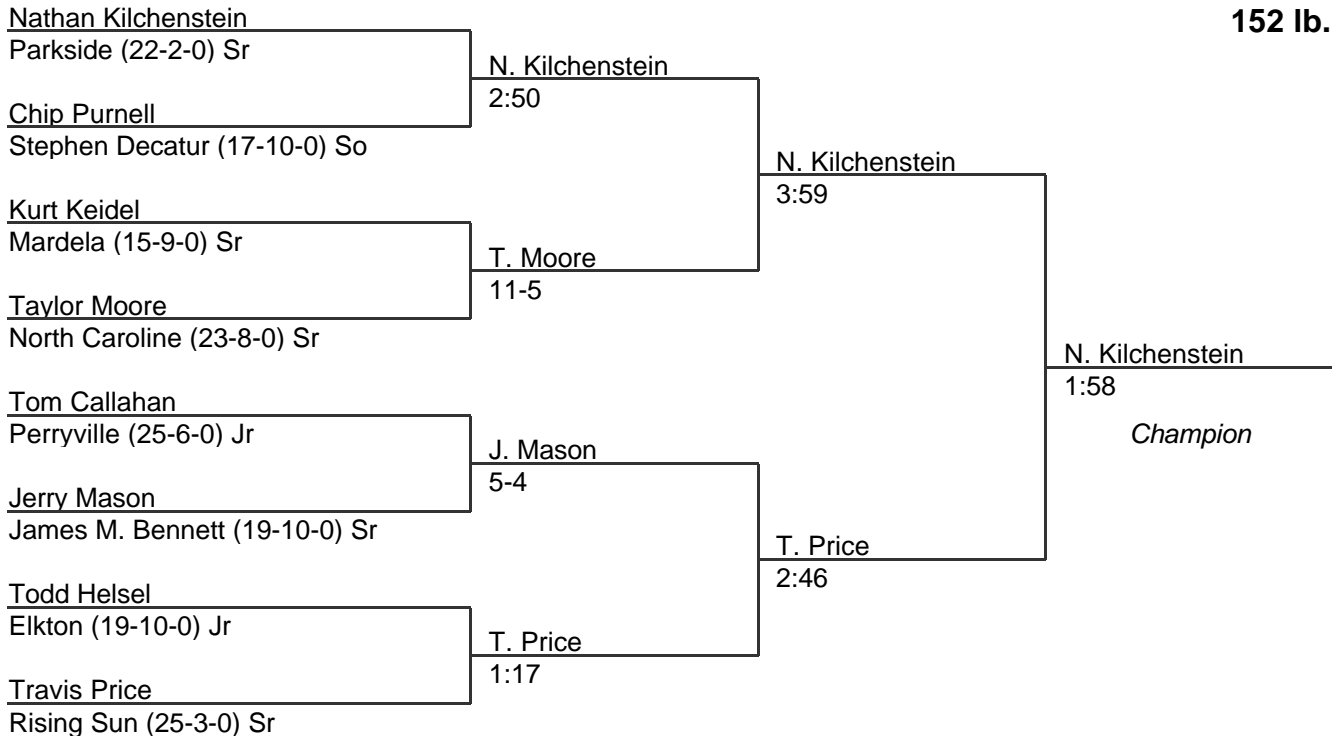

MPSSAA Regional Wrestling Tournament

2001 East Region 1A-2A

152 lb. class