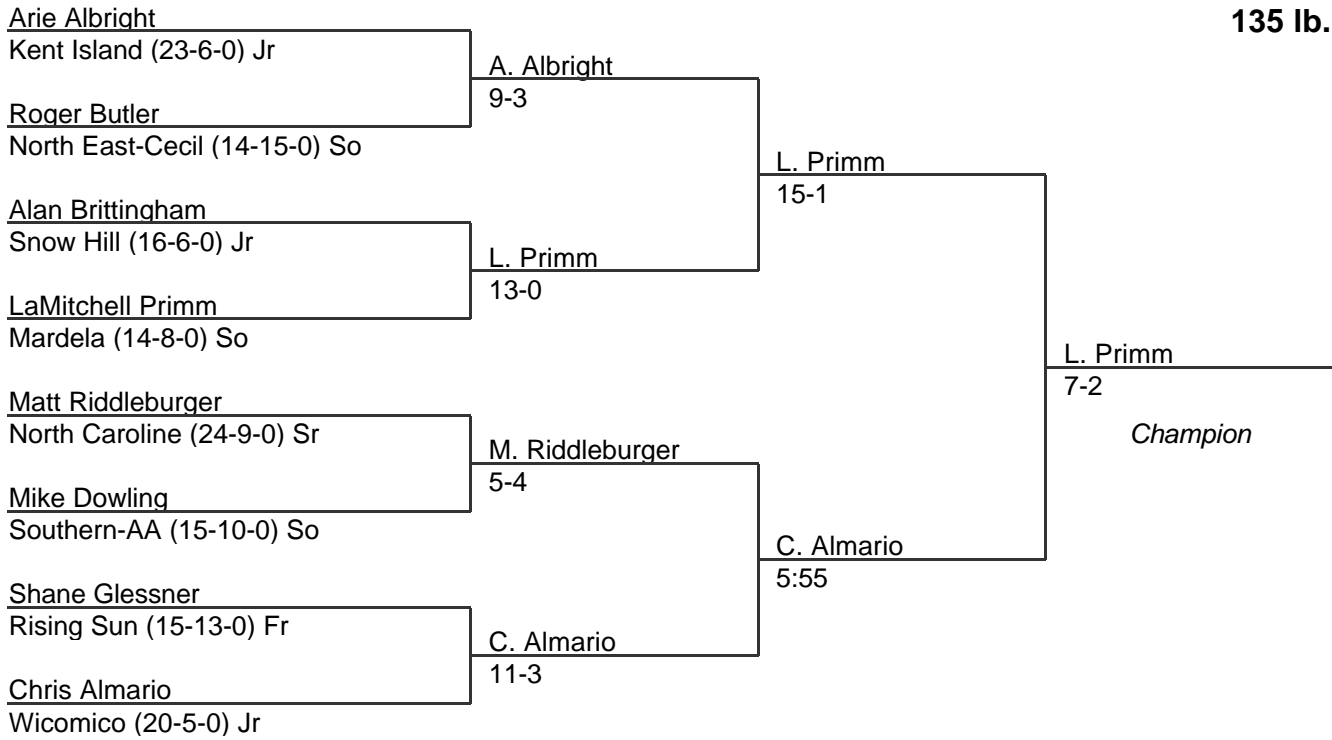

MPSSAA Regional Wrestling Tournament

2001 East Region 1A-2A

135 lb. class