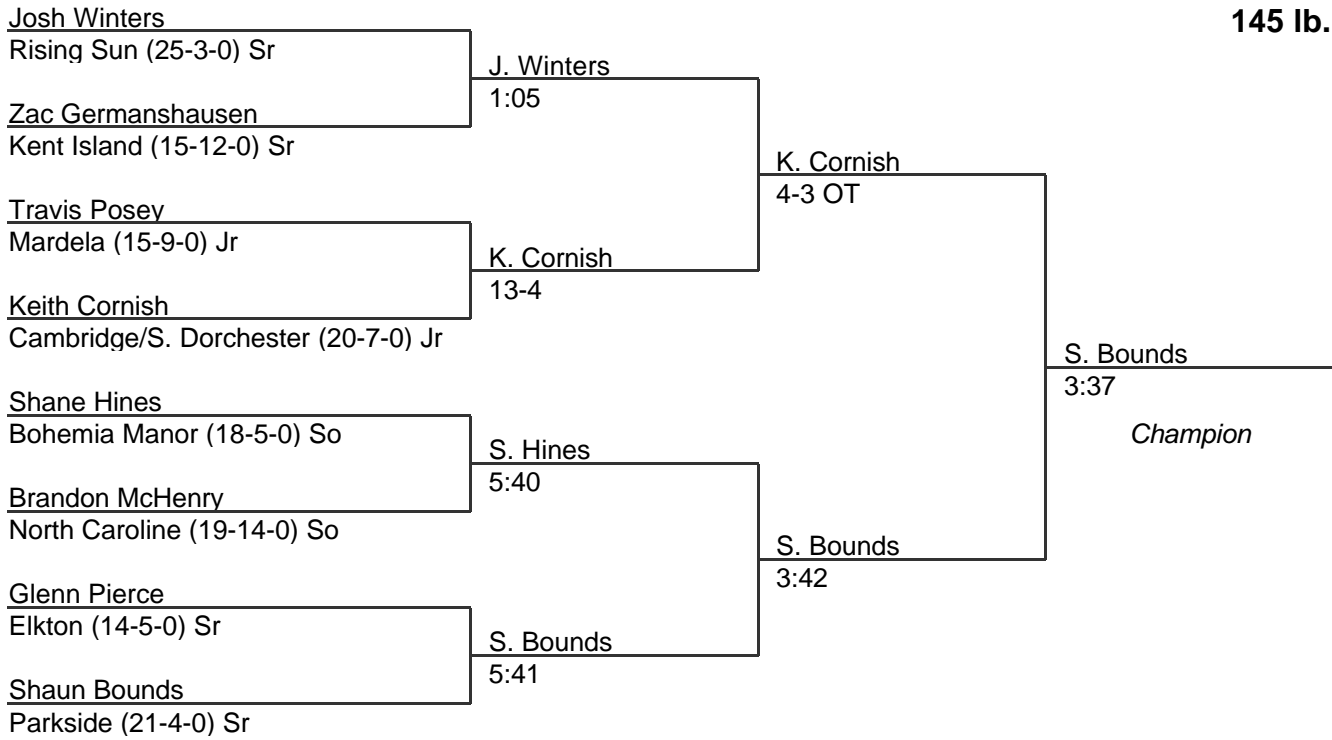

2001 East Region 1A-2A

135 lb. class

MPSSAA Regional Wrestling Tournament

2001 East Region 1A-2A

140 lb. class

MPSSAA Regional Wrestling Tournament

2001 East Region 1A-2A

145 lb. class