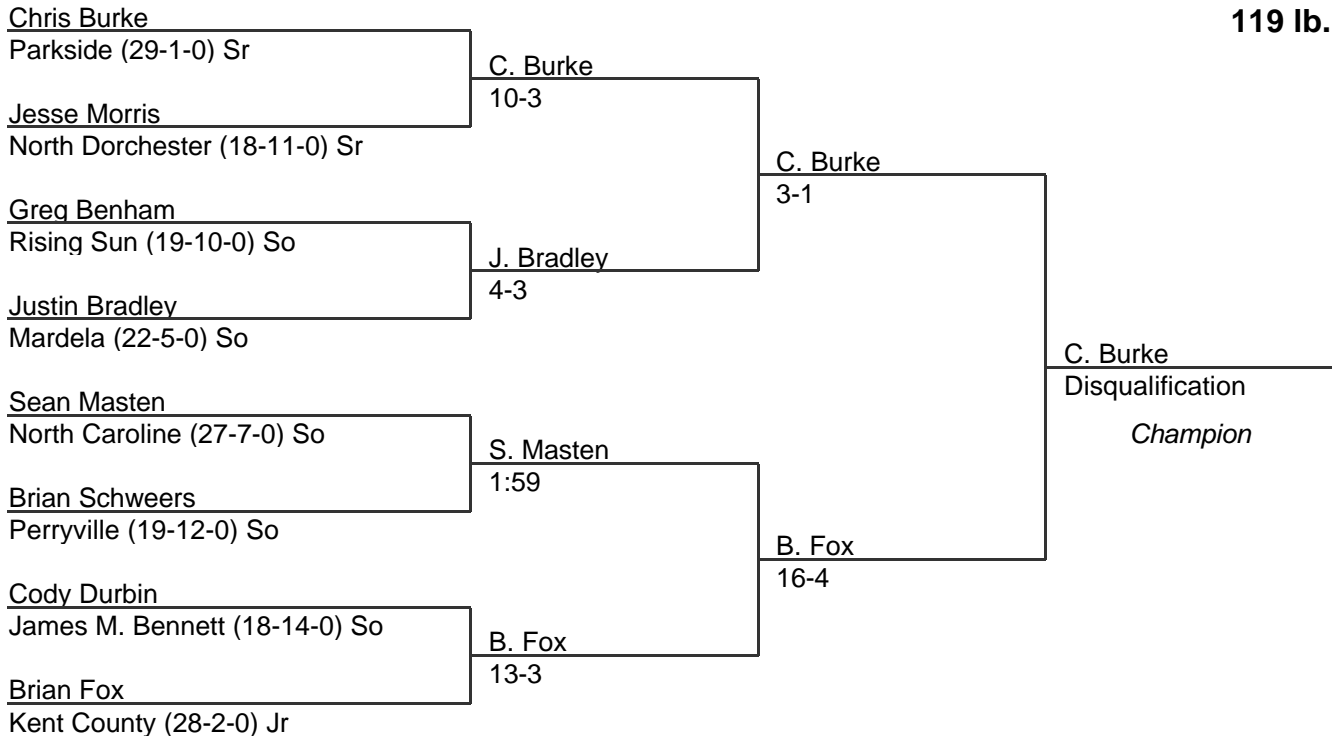

MPSSAA Regional Wrestling Tournament

2001 East Region 1A-2A

103 lb. class

MPSSAA Regional Wrestling Tournament

2001 East Region 1A-2A

112 lb. class

MPSSAA Regional Wrestling Tournament

2001 East Region 1A-2A

119 lb. class

MPSSAA Regional Wrestling Tournament

2001 East Region 1A-2A

125 lb. class

MPSSAA Regional Wrestling Tournament

2001 East Region 1A-2A

130 lb. class

MPSSAA Regional Wrestling Tournament