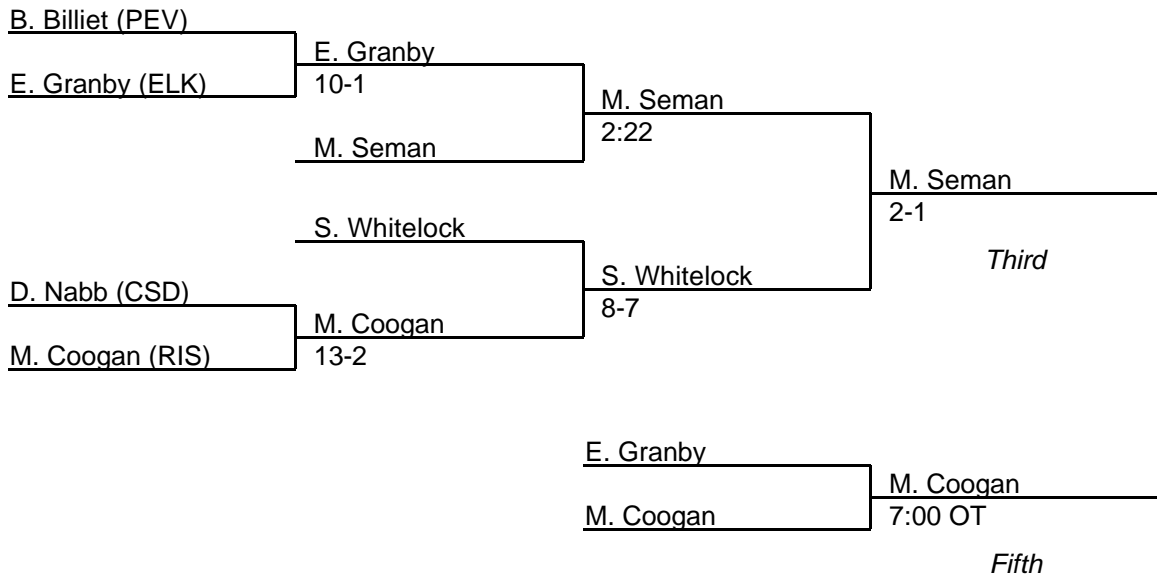

MPSSAA Regional Wrestling Tournament

2001 East Region 1A-2A

152 lb. class

MPSSAA Regional Wrestling Tournament

2001 East Region 1A-2A

160 lb. class

MPSSAA Regional Wrestling Tournament

2001 East Region 1A-2A