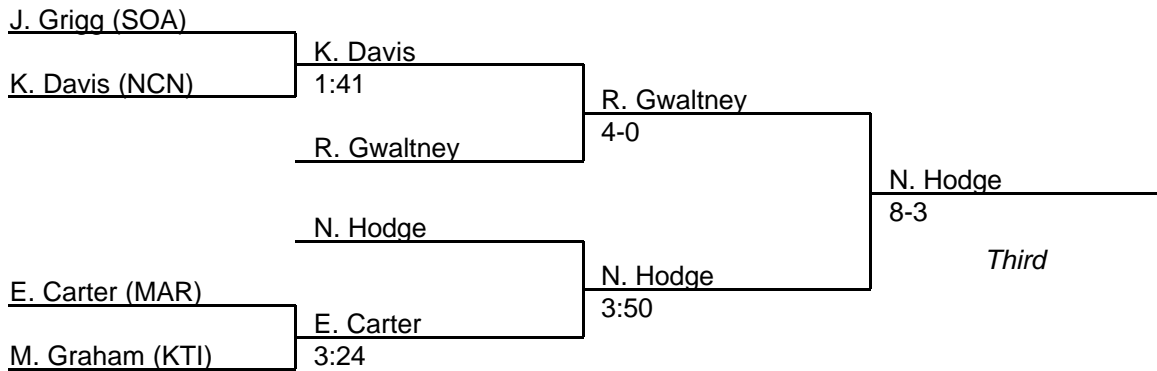

MPSSAA Regional Wrestling Tournament

2001 East Region 1A-2A

189 lb. class