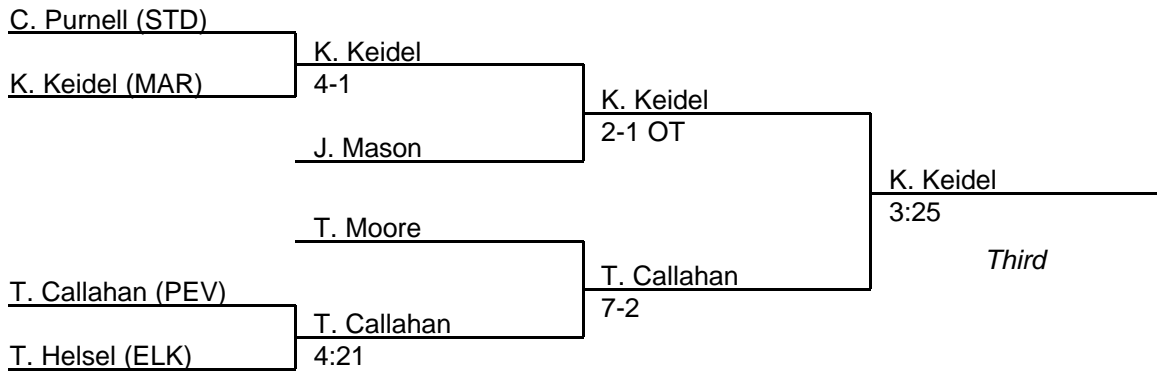

MPSSAA Regional Wrestling Tournament

2001 East Region 1A-2A

152 lb. class