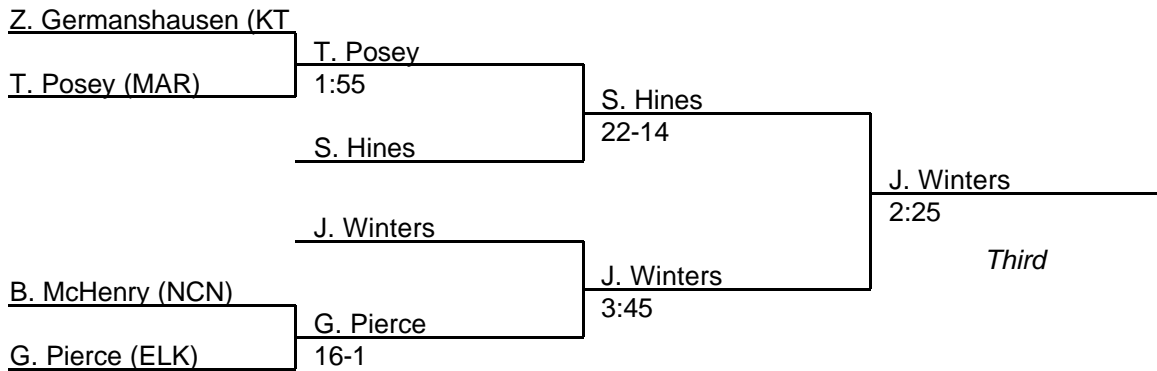

2001 East Region 1A-2A

135 lb. class

MPSSAA Regional Wrestling Tournament

2001 East Region 1A-2A

140 lb. class

MPSSAA Regional Wrestling Tournament

2001 East Region 1A-2A

145 lb. class