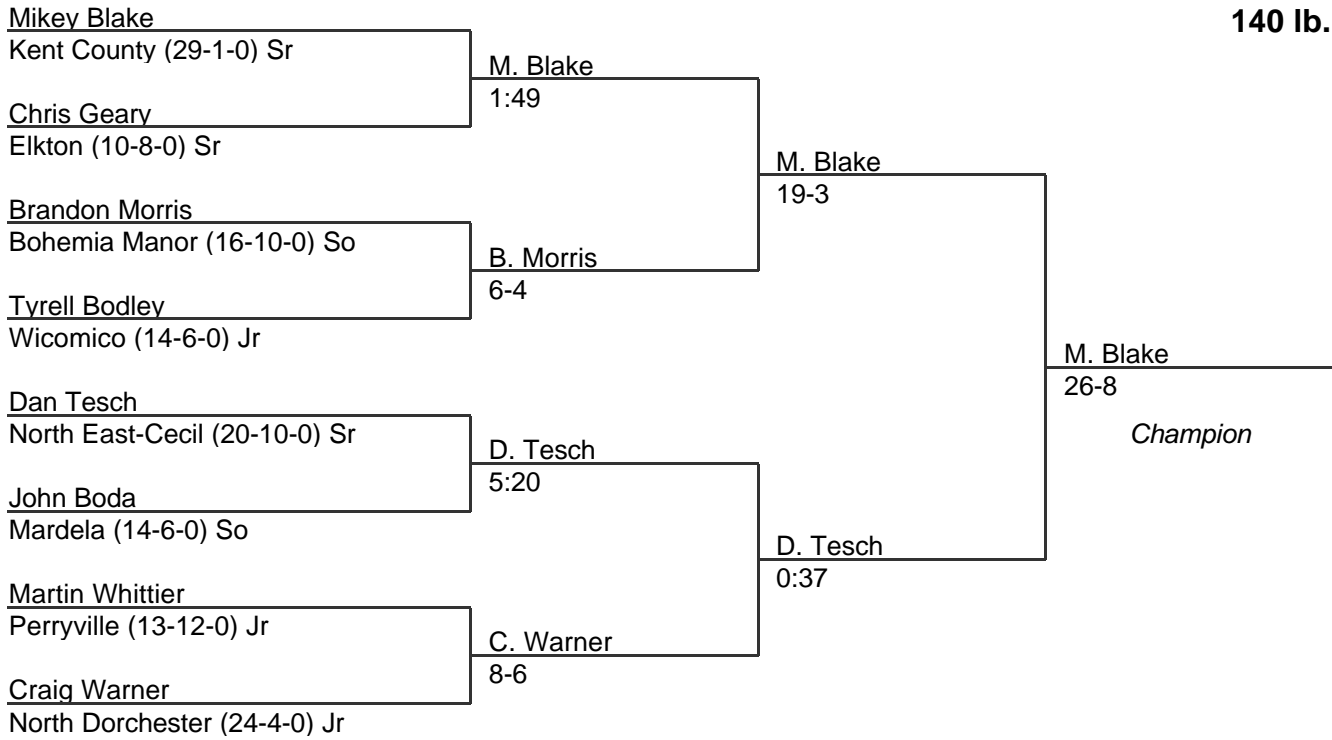

2001 East Region 1A-2A

135 lb. class

MPSSAA Regional Wrestling Tournament

2001 East Region 1A-2A

140 lb. class

MPSSAA Regional Wrestling Tournament

2001 East Region 1A-2A

145 lb. class