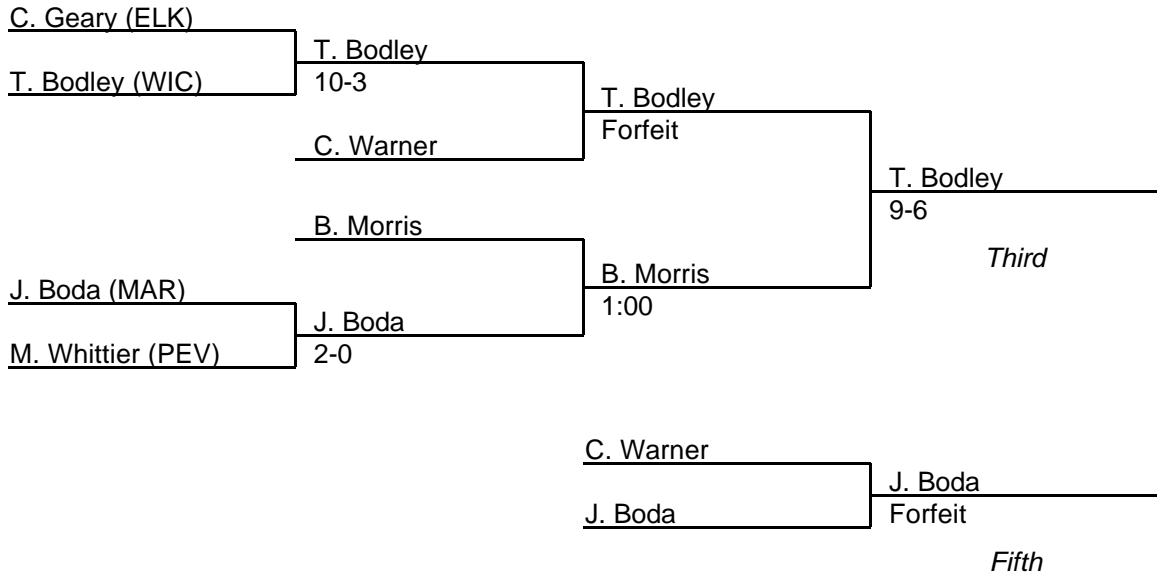

2001 East Region 1A-2A

135 lb. class

MPSSAA Regional Wrestling Tournament

2001 East Region 1A-2A

140 lb. class

MPSSAA Regional Wrestling Tournament

2001 East Region 1A-2A

145 lb. class