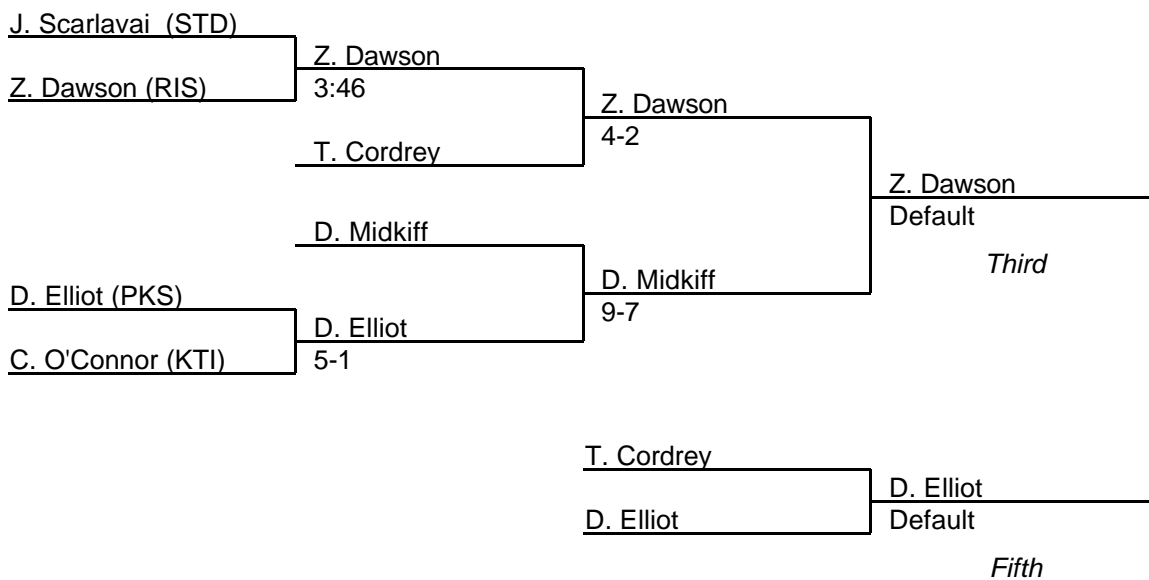

MPSSAA Regional Wrestling Tournament

2001 East Region 1A-2A

103 lb. class

MPSSAA Regional Wrestling Tournament

2001 East Region 1A-2A

112 lb. class

MPSSAA Regional Wrestling Tournament

2001 East Region 1A-2A