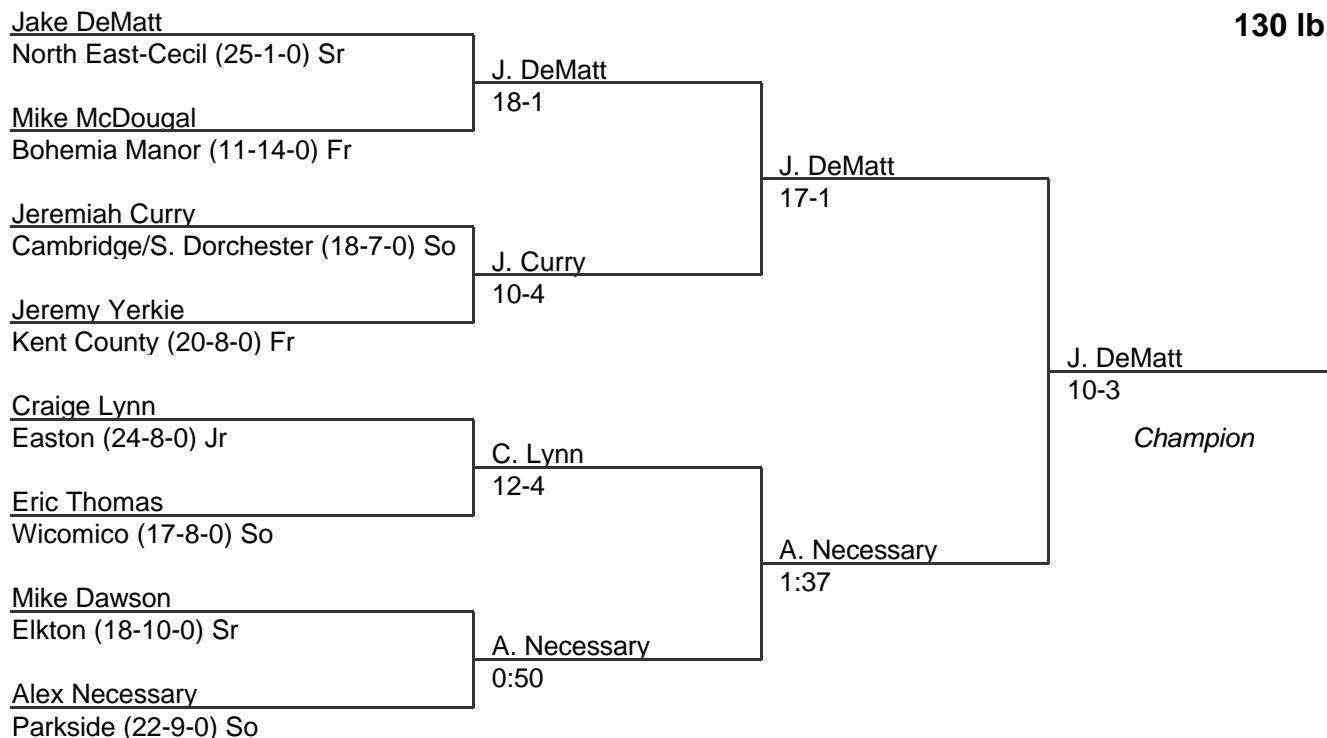

119 lb. class

MPSSAA Regional Wrestling Tournament

2001 East Region 1A-2A

125 lb. class

MPSSAA Regional Wrestling Tournament

2001 East Region 1A-2A

130 lb. class

MPSSAA Regional Wrestling Tournament