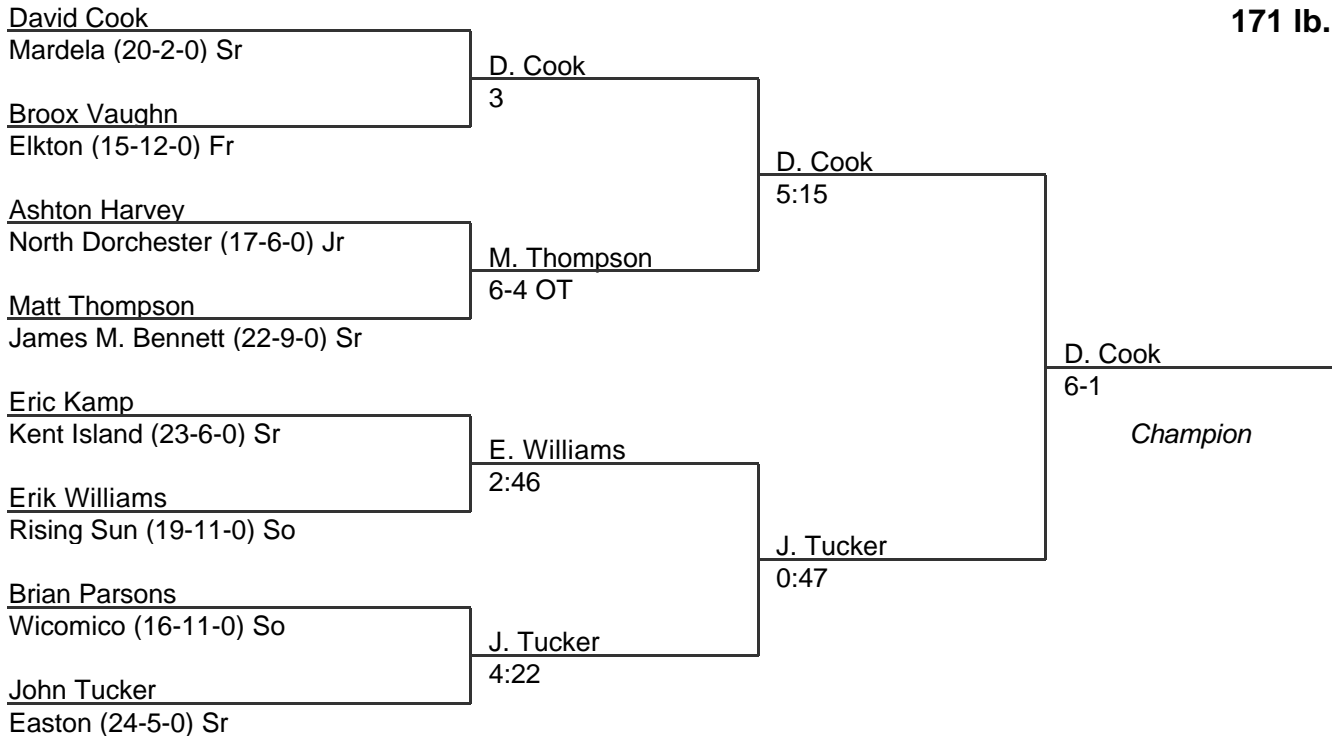

MPSSAA Regional Wrestling Tournament

2001 East Region 1A-2A

171 lb. class