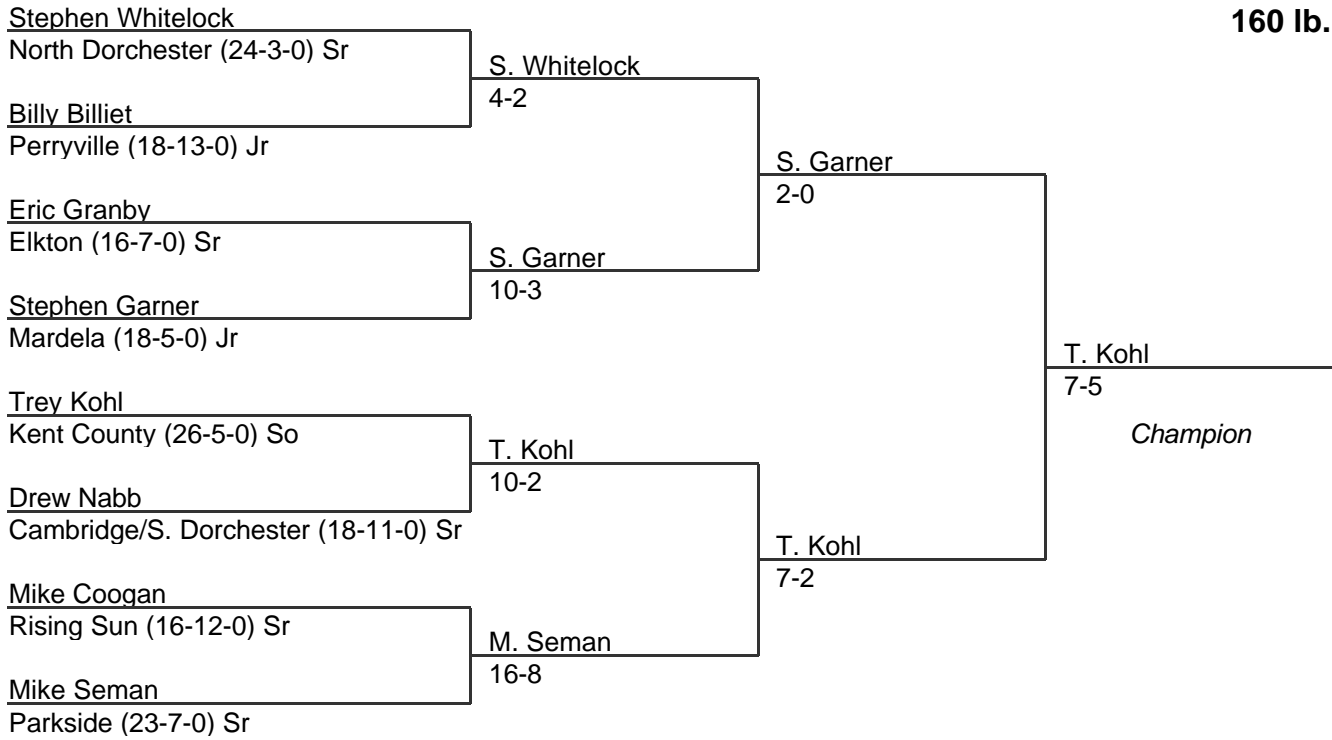

MPSSAA Regional Wrestling Tournament

2001 East Region 1A-2A

152 lb. class

MPSSAA Regional Wrestling Tournament

2001 East Region 1A-2A

160 lb. class

MPSSAA Regional Wrestling Tournament

2001 East Region 1A-2A