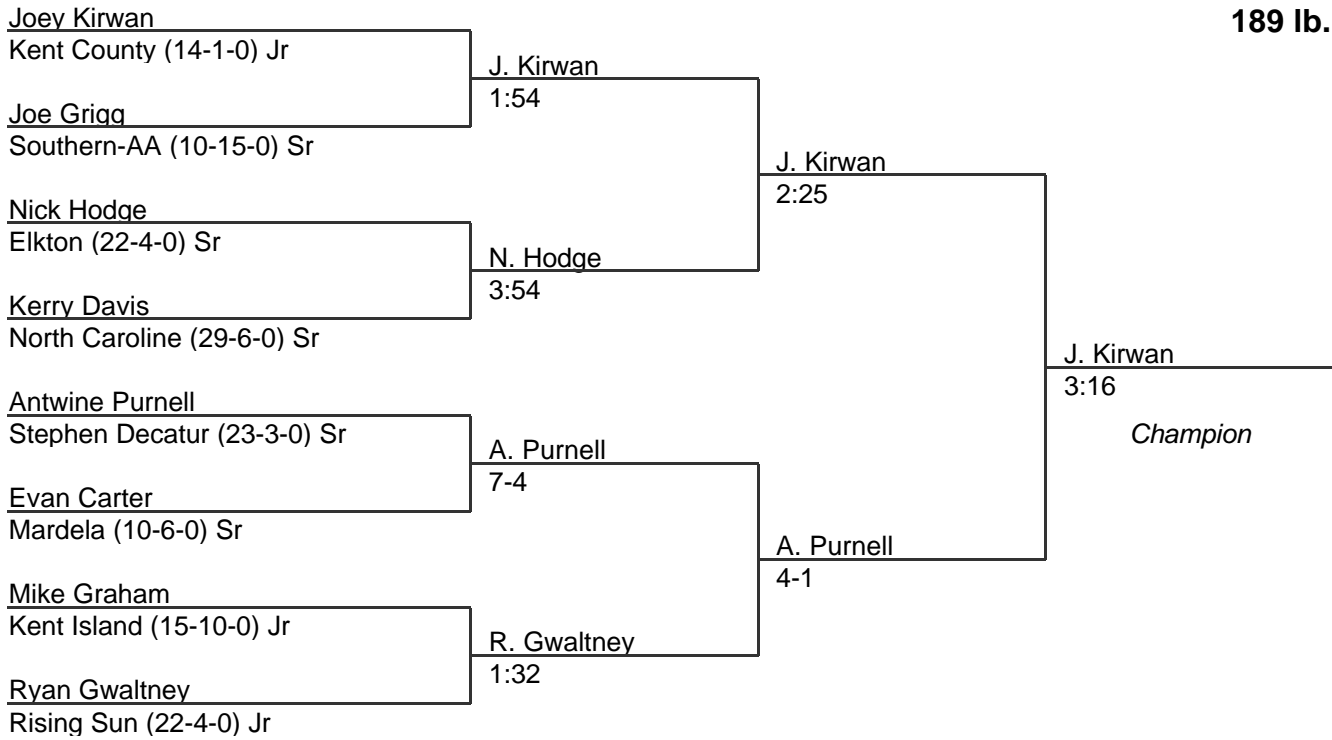

MPSSAA Regional Wrestling Tournament

2001 East Region 1A-2A

189 lb. class