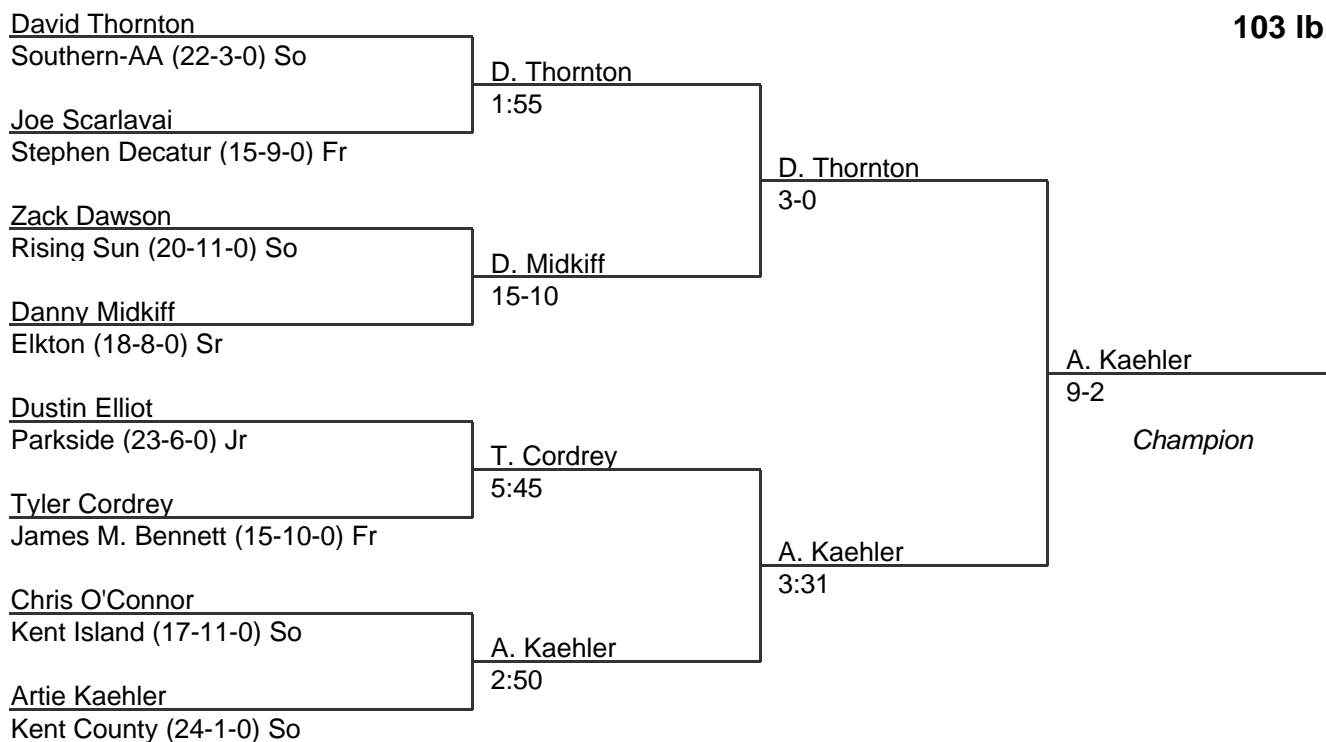

MPSSAA Regional Wrestling Tournament

2001 East Region 1A-2A

103 lb. class

MPSSAA Regional Wrestling Tournament

2001 East Region 1A-2A

112 lb. class

MPSSAA Regional Wrestling Tournament

2001 East Region 1A-2A

119 lb. class

MPSSAA Regional Wrestling Tournament

2001 East Region 1A-2A

125 lb. class

MPSSAA Regional Wrestling Tournament

2001 East Region 1A-2A

130 lb. class

MPSSAA Regional Wrestling Tournament