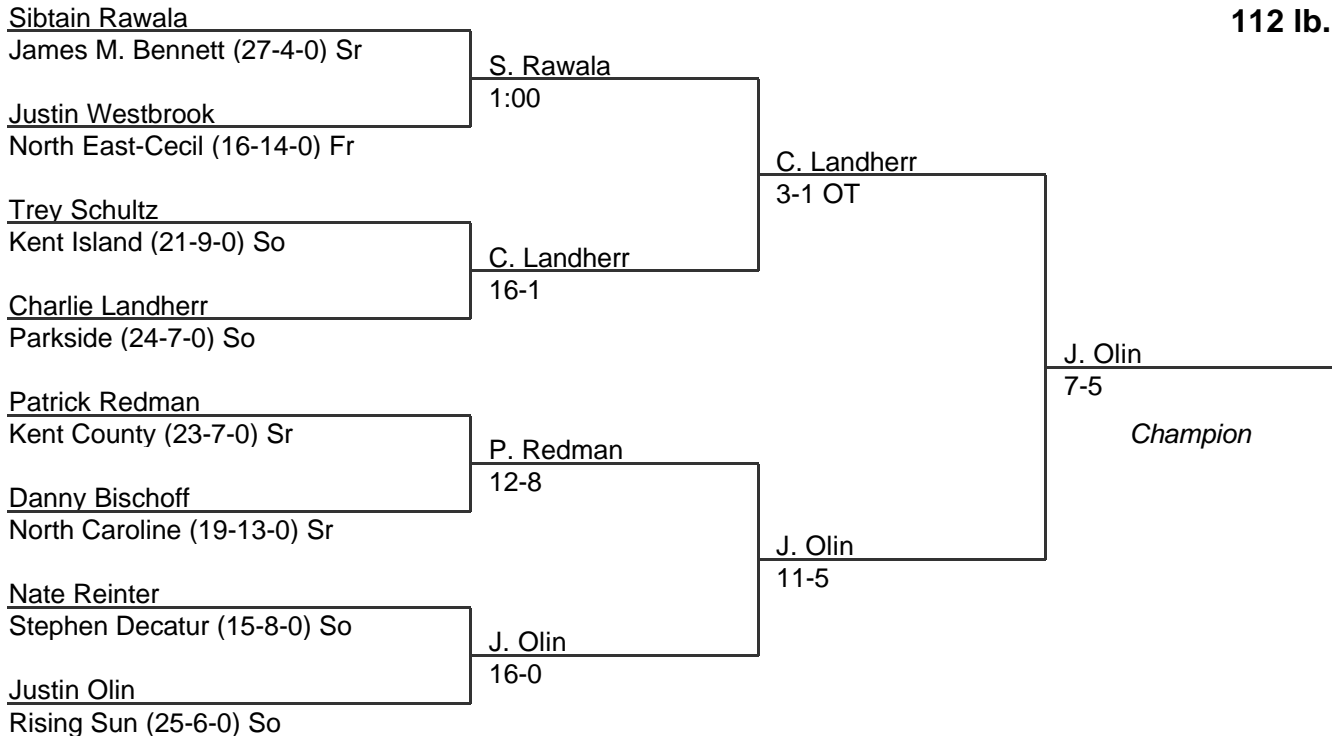

MPSSAA Regional Wrestling Tournament

2001 East Region 1A-2A

103 lb. class

MPSSAA Regional Wrestling Tournament

2001 East Region 1A-2A

112 lb. class

MPSSAA Regional Wrestling Tournament

2001 East Region 1A-2A