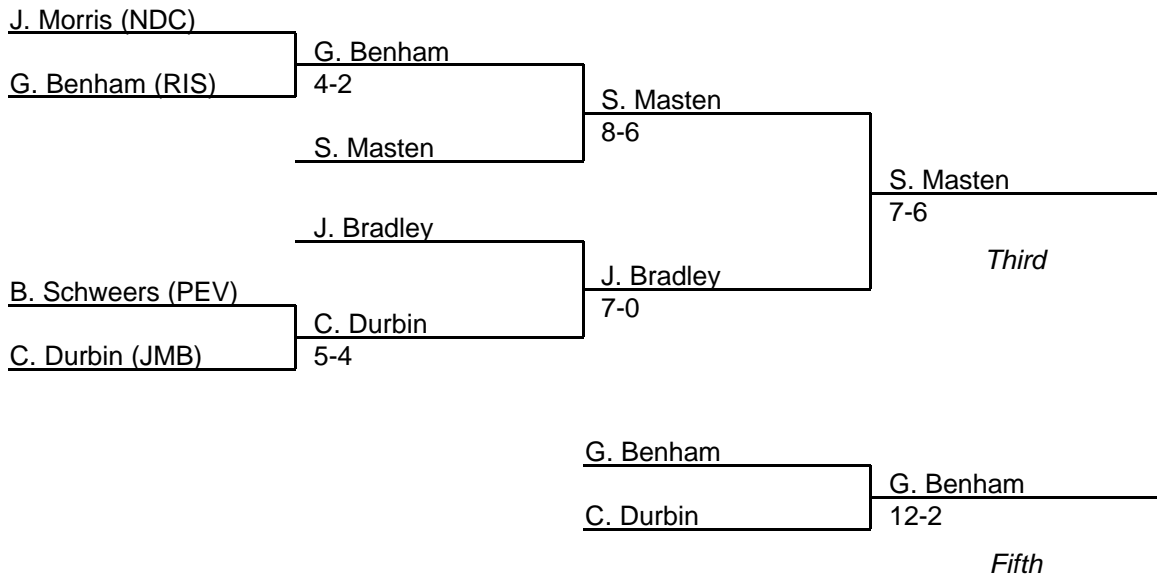

MPSSAA Regional Wrestling Tournament

2001 East Region 1A-2A

119 lb. class