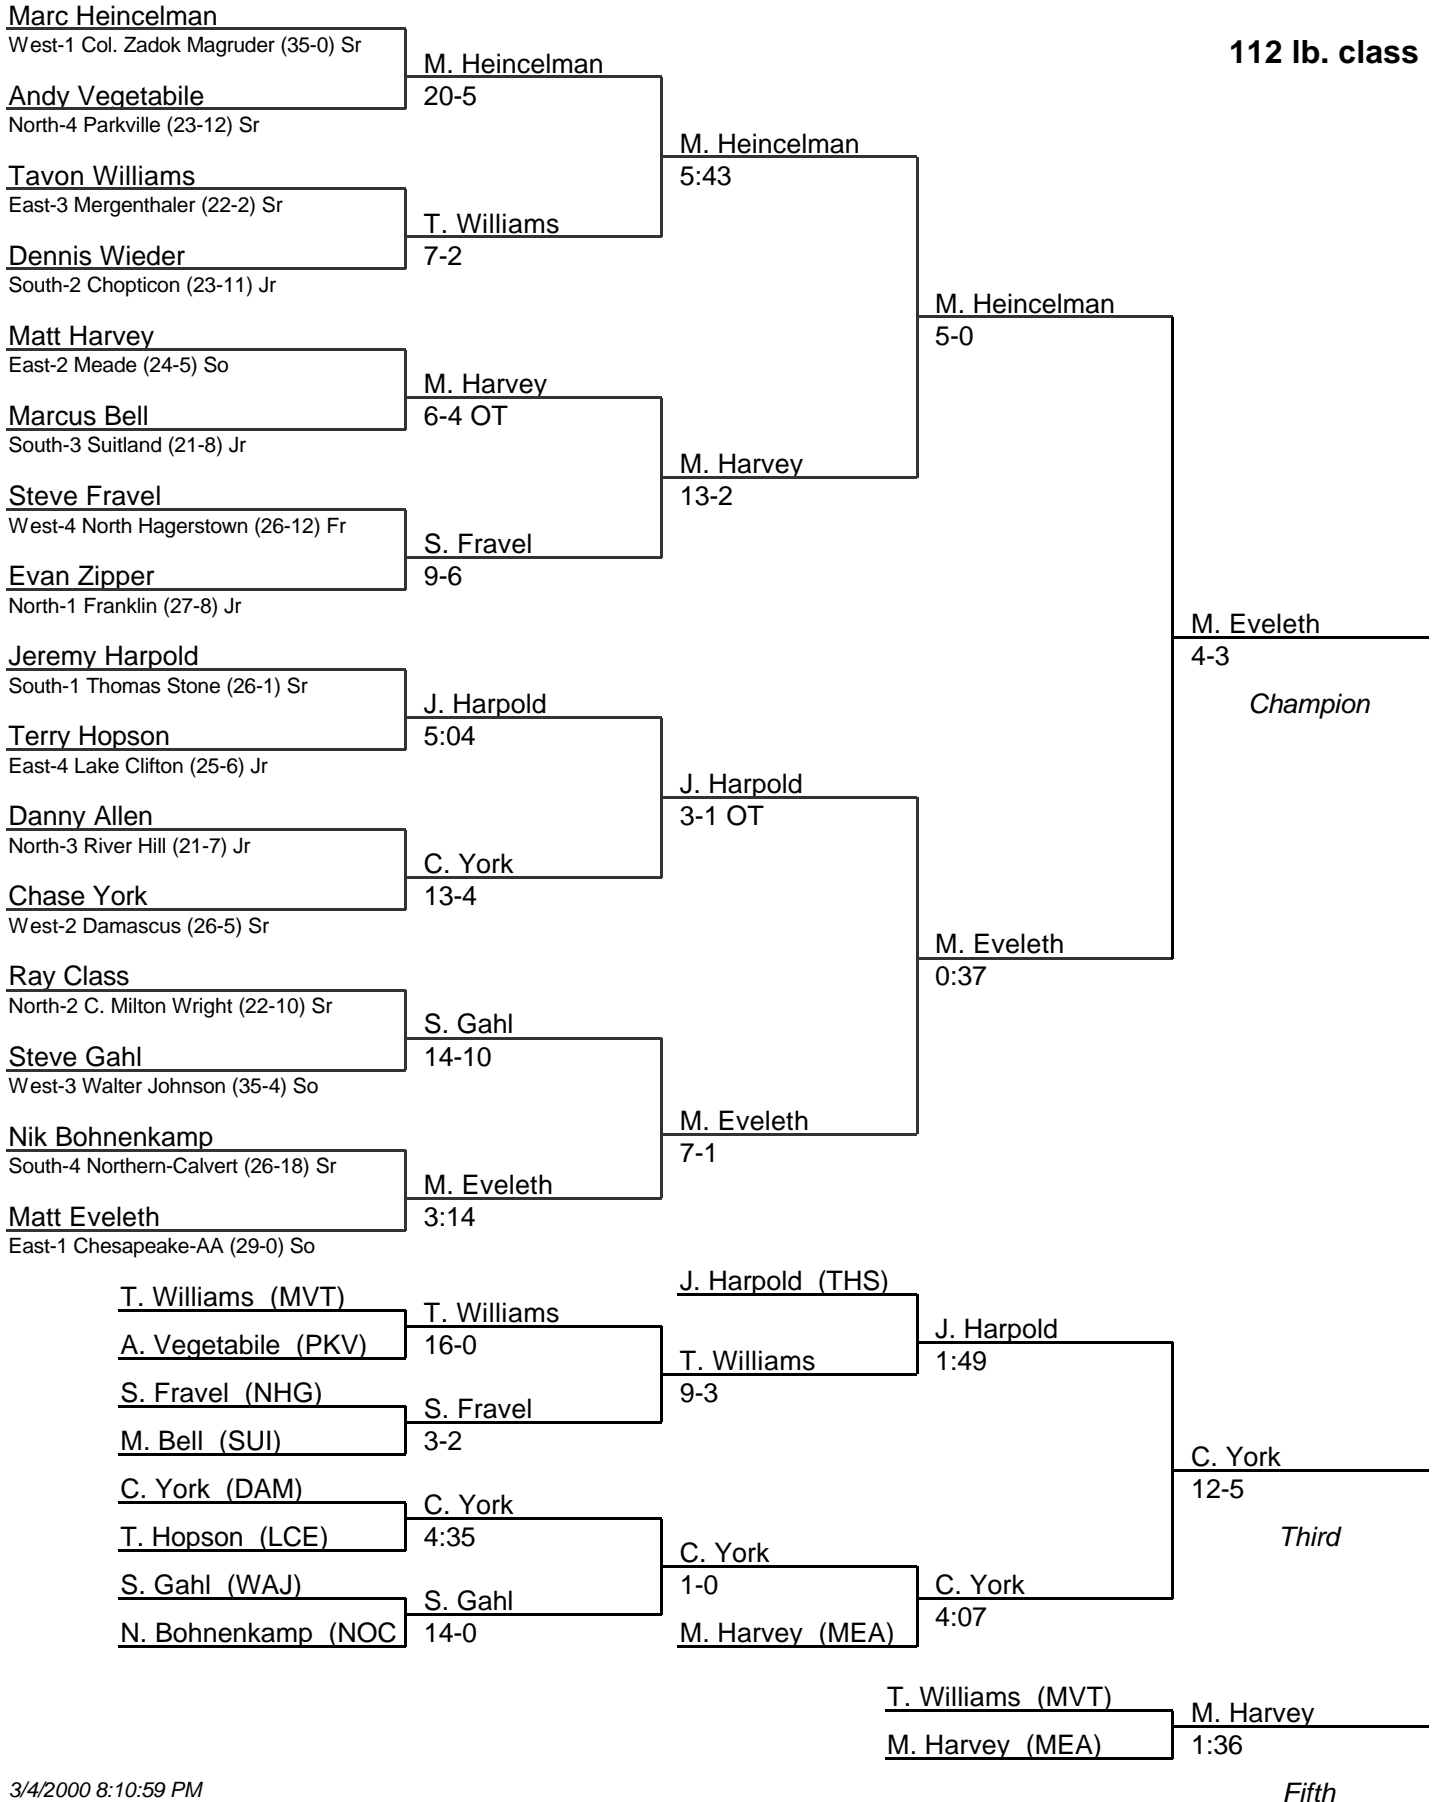

MPSSAA State Wrestling Tournament

2000 4A/3A

103 lb. class

MPSSAA State Wrestling Tournament

2000 4A/3A

MPSSAA State Wrestling Tournament

2000 4A/3A

119 lb. class