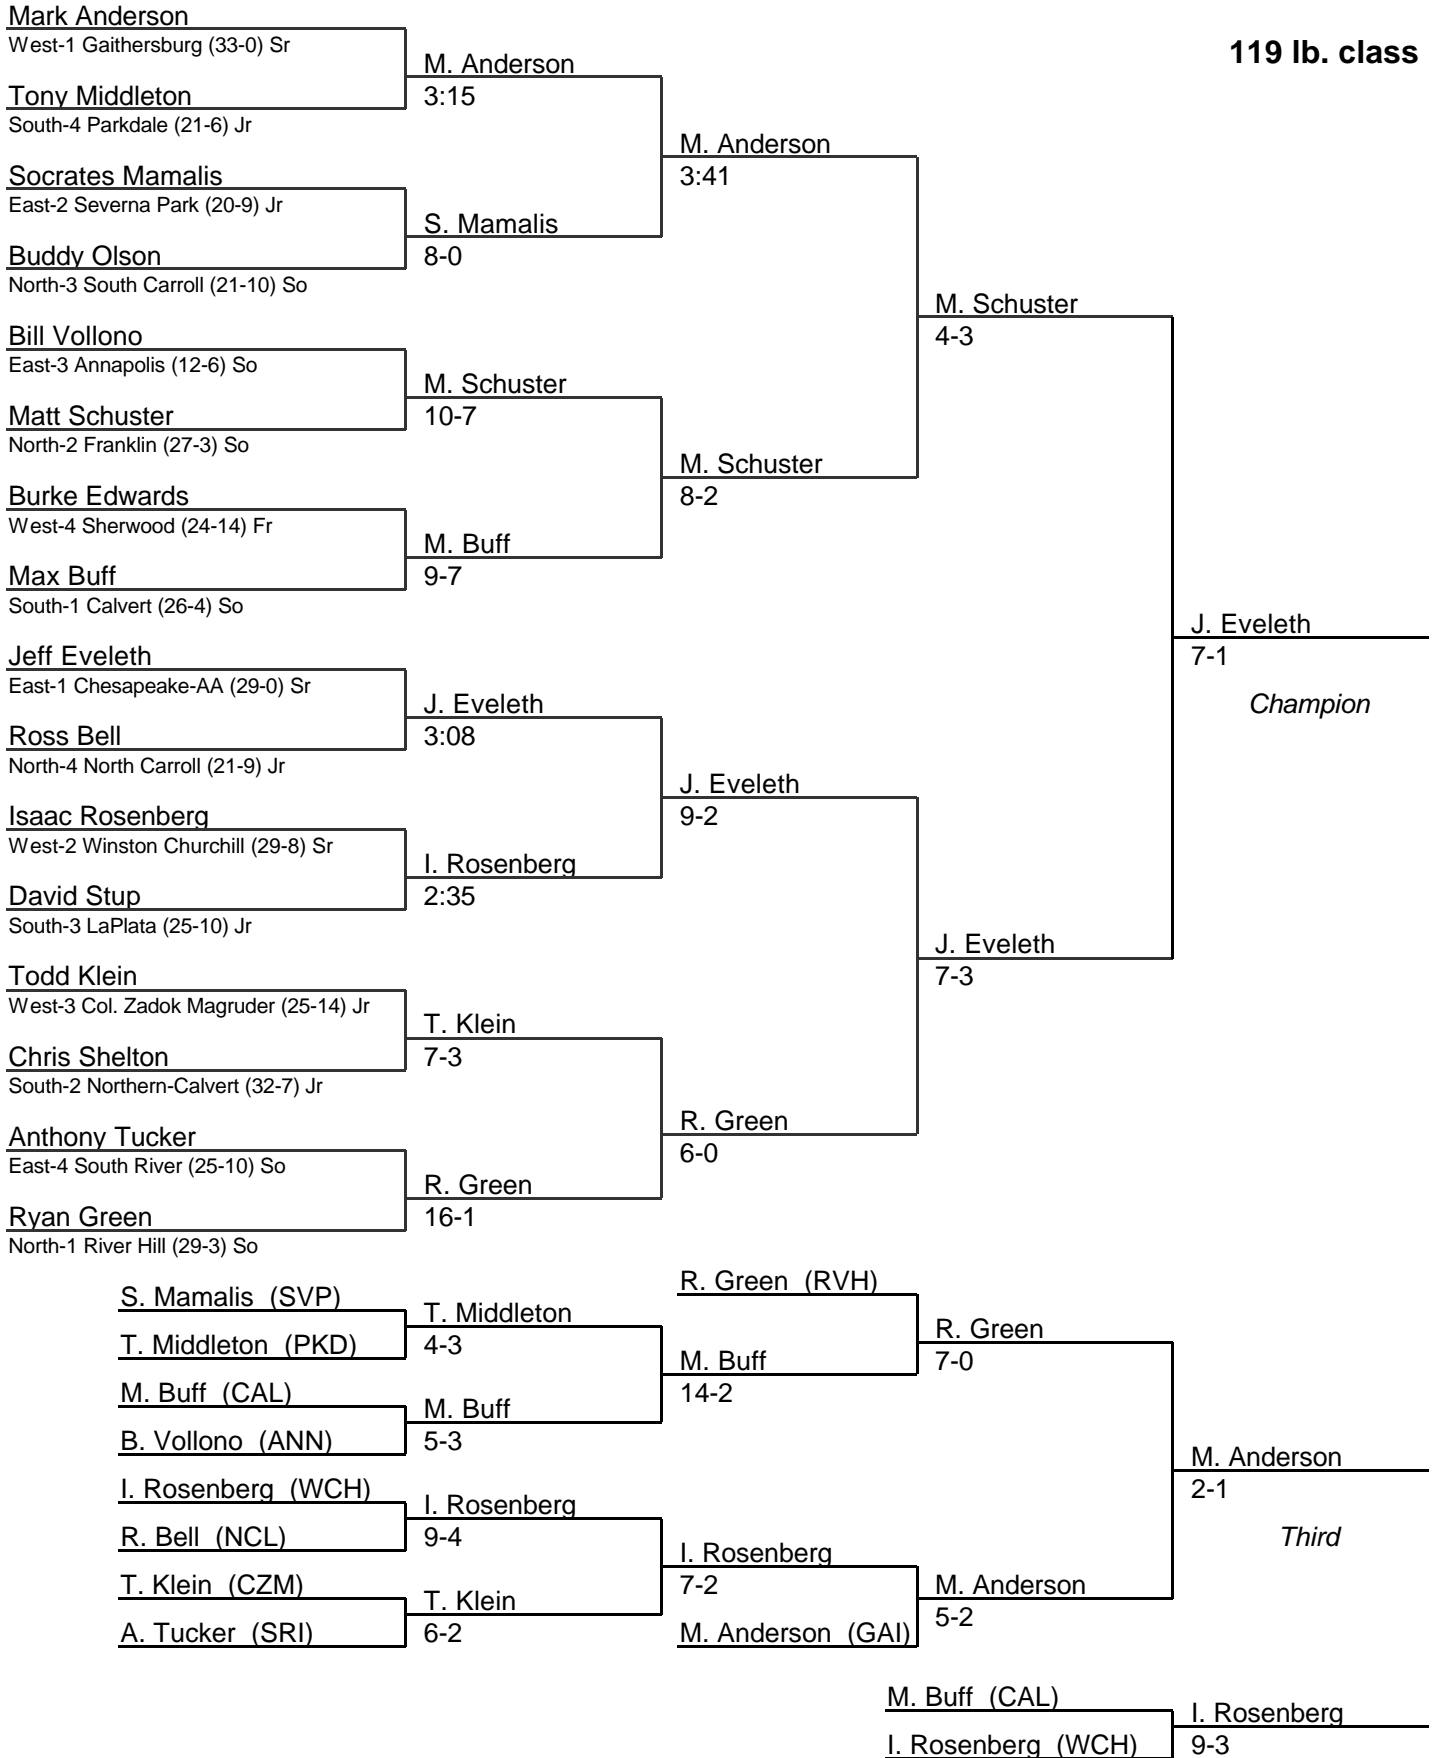

MPSSAA State Wrestling Tournament

2000 4A/3A

103 lb. class

MPSSAA State Wrestling Tournament

2000 4A/3A

MPSSAA State Wrestling Tournament

2000 4A/3A

119 lb. class