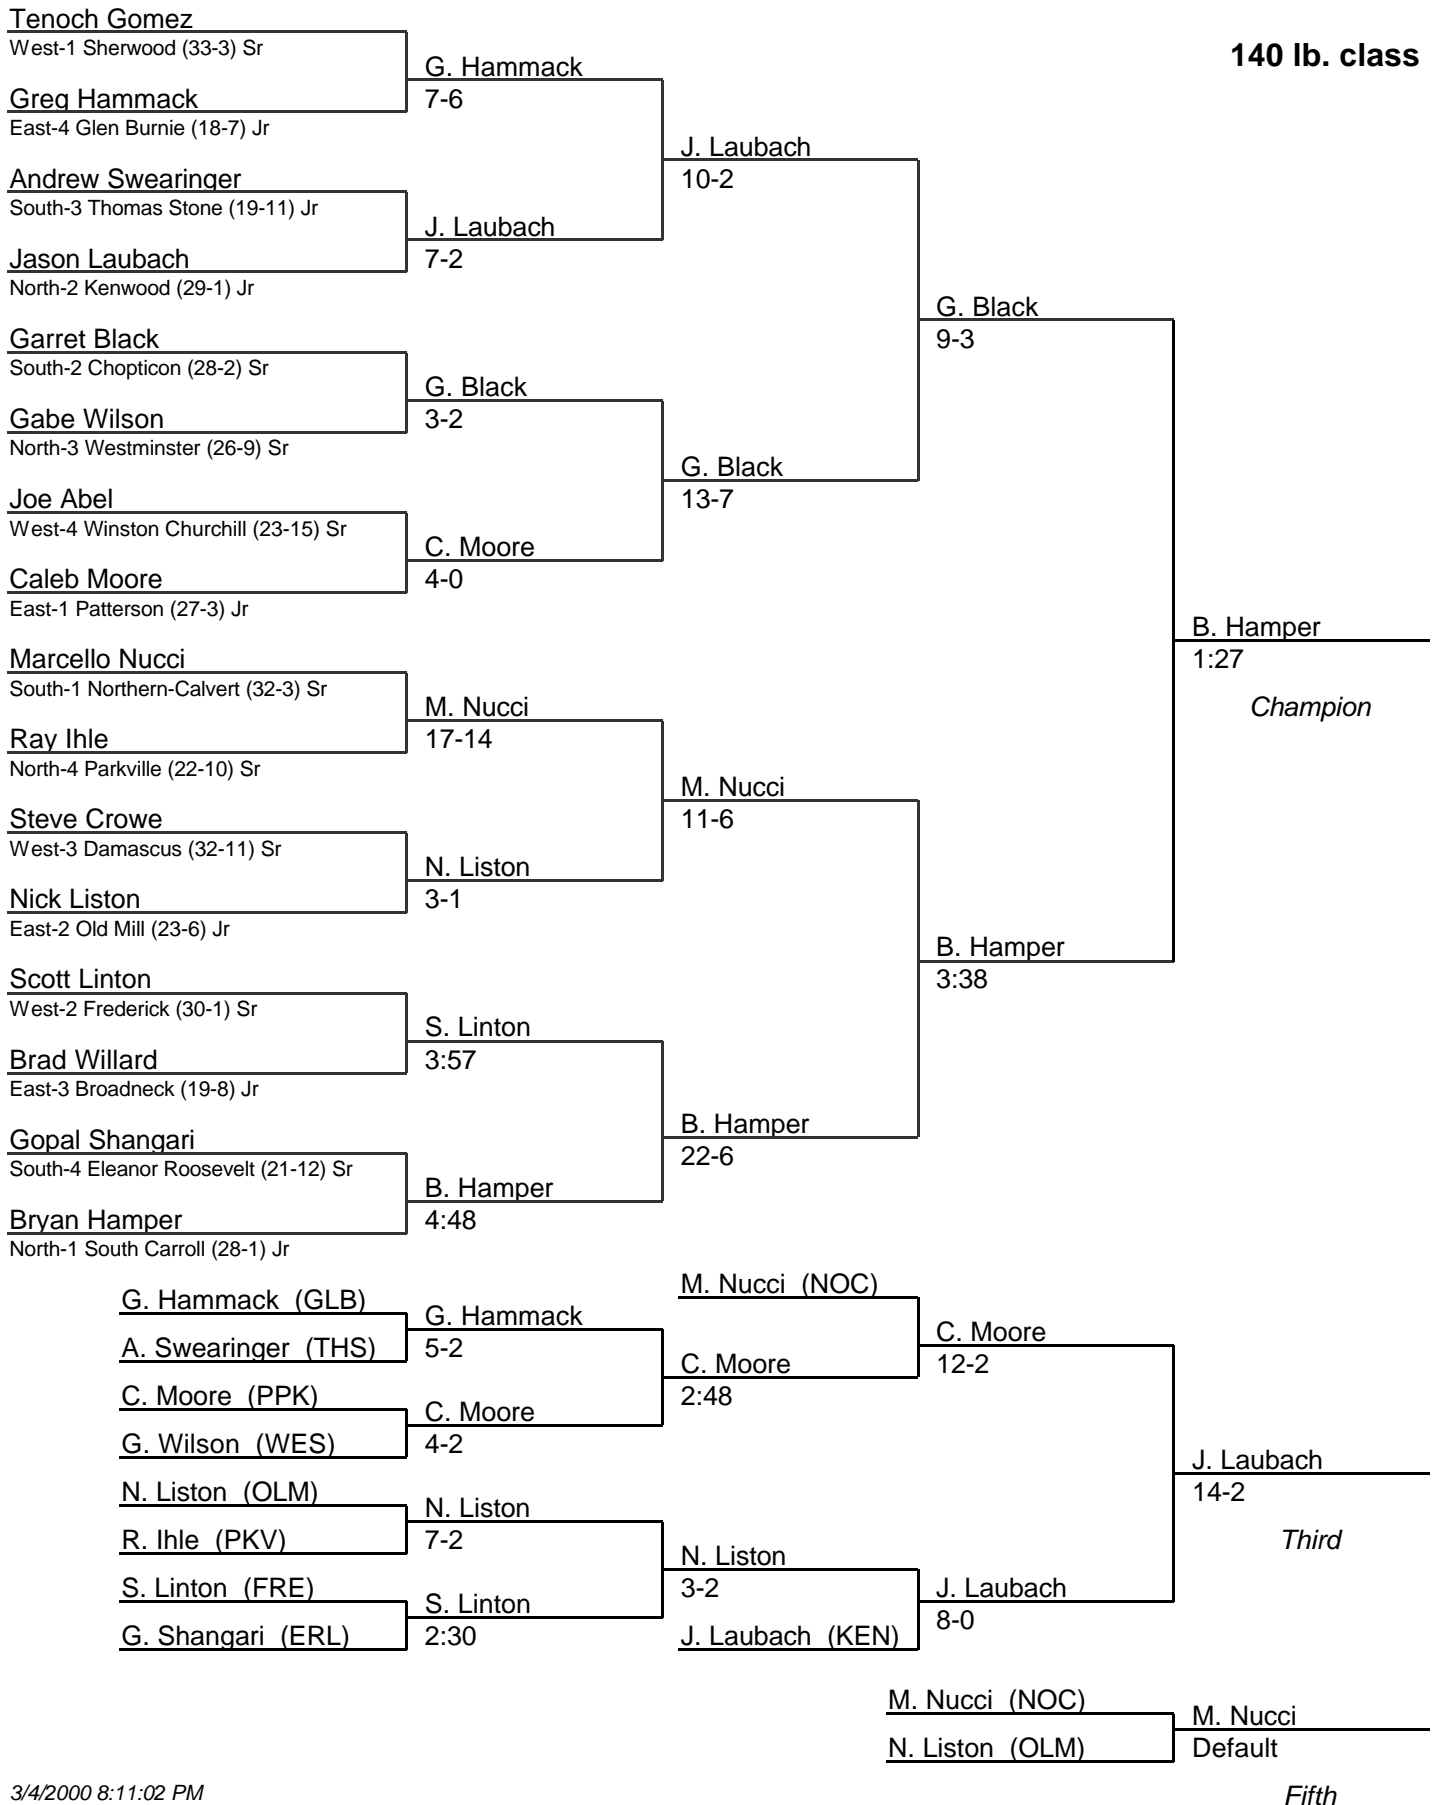

MPSSAA State Wrestling Tournament

2000 4A/3A