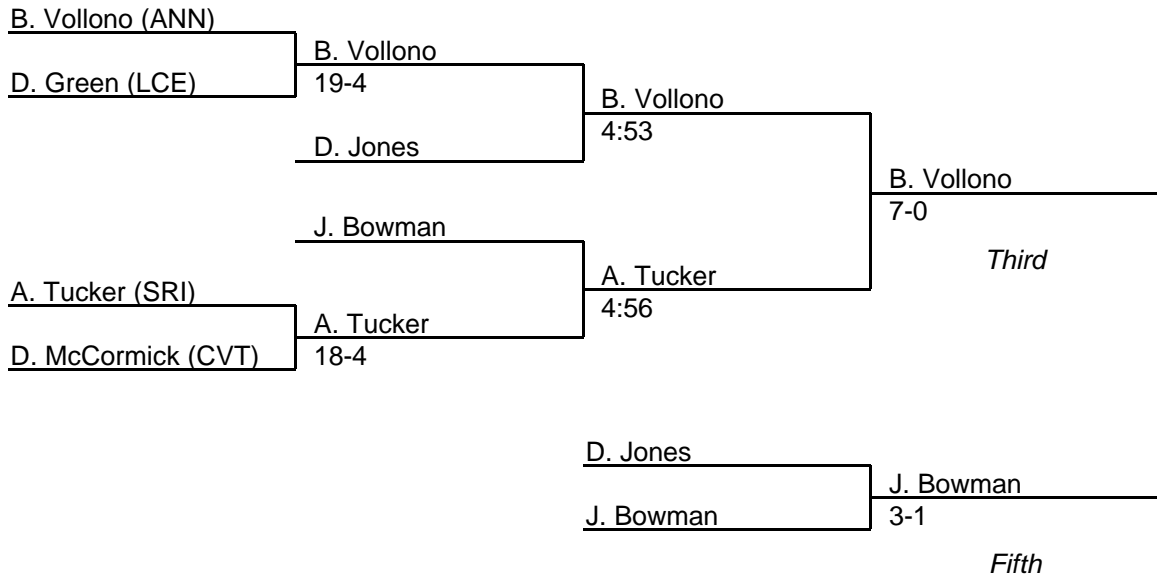

MPSSAA Regional Wrestling Tournament

2000 East Region 4A-3A

103 lb. class

MPSSAA Regional Wrestling Tournament

2000 East Region 4A-3A

112 lb. class

MPSSAA Regional Wrestling Tournament

2000 East Region 4A-3A

119 lb. class

MPSSAA Regional Wrestling Tournament

2000 East Region 4A-3A

125 lb. class

MPSSAA Regional Wrestling Tournament

2000 East Region 4A-3A

130 lb. class

MPSSAA Regional Wrestling Tournament

2000 East Region 4A-3A

135 lb. class

MPSSAA Regional Wrestling Tournament

2000 East Region 4A-3A

140 lb. class

MPSSAA Regional Wrestling Tournament

2000 East Region 4A-3A

145 lb. class