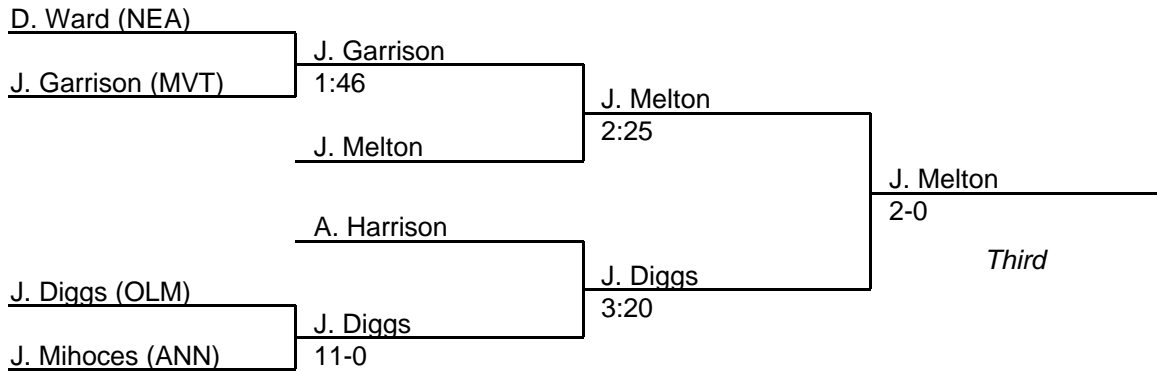

119 lb. class

MPSSAA Regional Wrestling Tournament

2000 East Region 4A-3A

125 lb. class

MPSSAA Regional Wrestling Tournament

2000 East Region 4A-3A

130 lb. class

MPSSAA Regional Wrestling Tournament

2000 East Region 4A-3A

135 lb. class

MPSSAA Regional Wrestling Tournament

2000 East Region 4A-3A

140 lb. class

MPSSAA Regional Wrestling Tournament

2000 East Region 4A-3A

145 lb. class