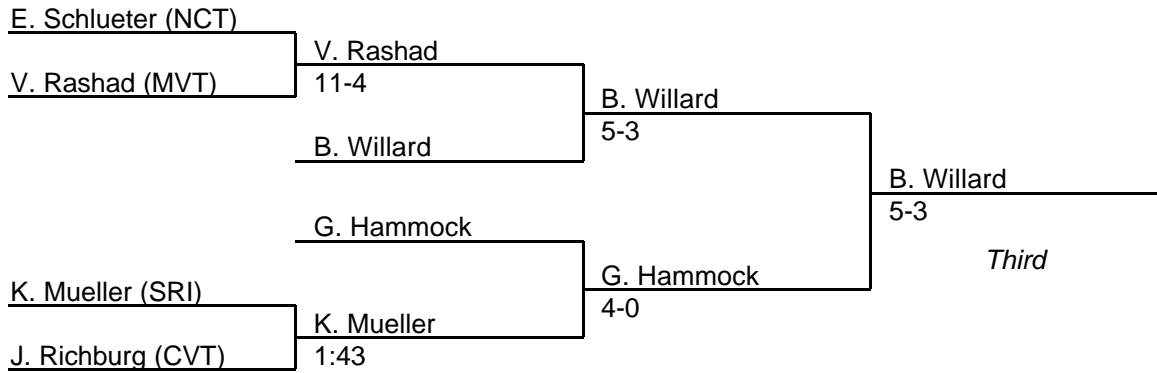

2000 East Region 4A-3A

135 lb. class

MPSSAA Regional Wrestling Tournament

2000 East Region 4A-3A

140 lb. class

MPSSAA Regional Wrestling Tournament

2000 East Region 4A-3A

145 lb. class