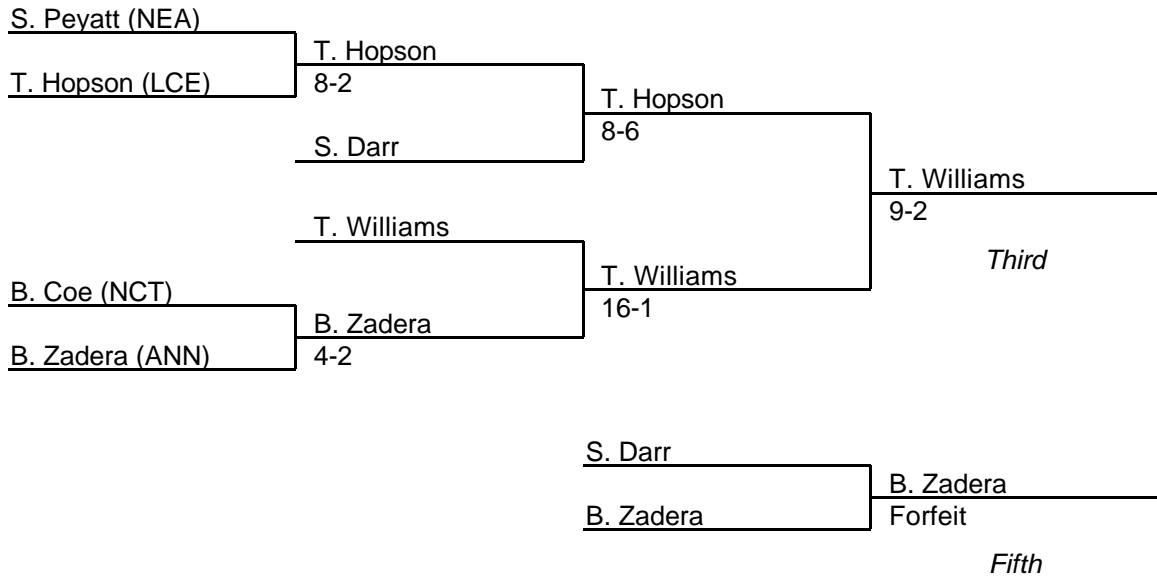

MPSSAA Regional Wrestling Tournament

2000 East Region 4A-3A

103 lb. class

MPSSAA Regional Wrestling Tournament

2000 East Region 4A-3A

112 lb. class

MPSSAA Regional Wrestling Tournament

2000 East Region 4A-3A

119 lb. class

MPSSAA Regional Wrestling Tournament

2000 East Region 4A-3A

125 lb. class

MPSSAA Regional Wrestling Tournament

2000 East Region 4A-3A

130 lb. class

MPSSAA Regional Wrestling Tournament

2000 East Region 4A-3A

135 lb. class

MPSSAA Regional Wrestling Tournament

2000 East Region 4A-3A

140 lb. class

MPSSAA Regional Wrestling Tournament

2000 East Region 4A-3A

145 lb. class