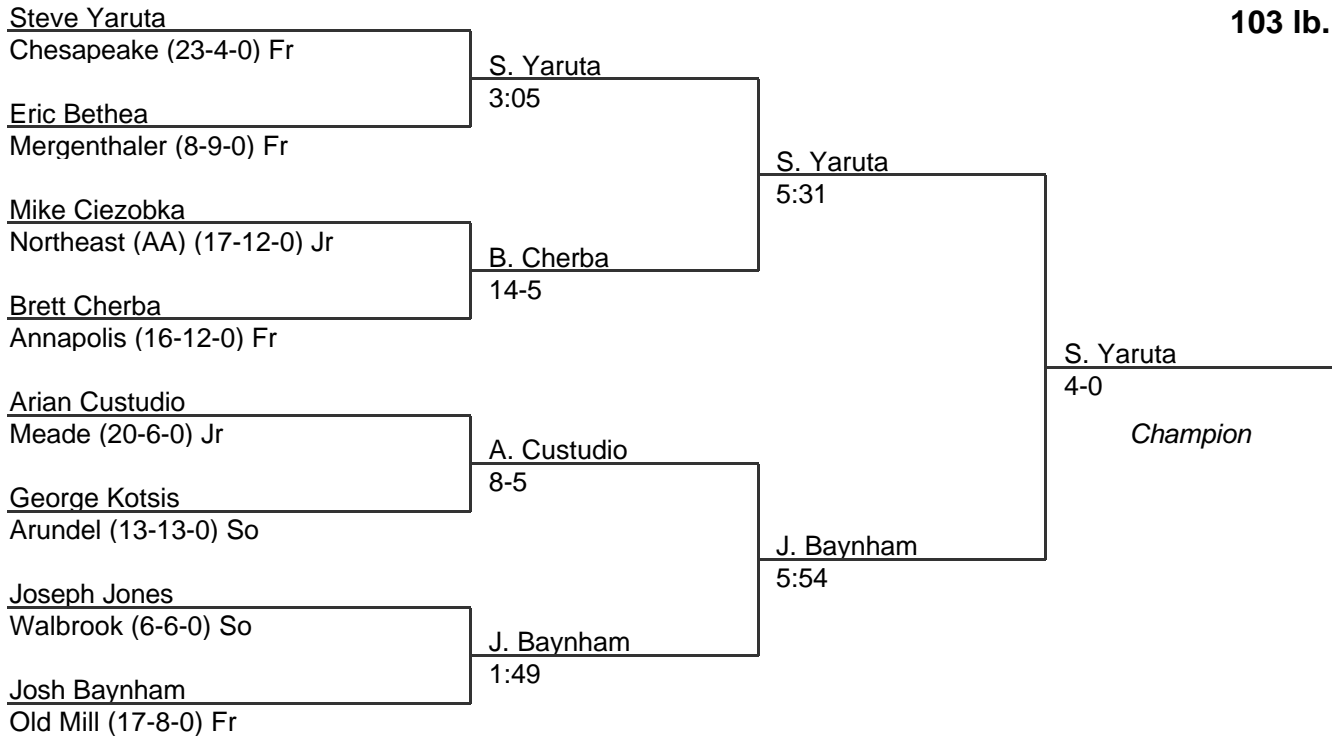

MPSSAA Regional Wrestling Tournament

2000 East Region 4A-3A

103 lb. class

MPSSAA Regional Wrestling Tournament

2000 East Region 4A-3A

112 lb. class

MPSSAA Regional Wrestling Tournament

2000 East Region 4A-3A

119 lb. class

MPSSAA Regional Wrestling Tournament

2000 East Region 4A-3A

125 lb. class

MPSSAA Regional Wrestling Tournament

2000 East Region 4A-3A

130 lb. class

MPSSAA Regional Wrestling Tournament

2000 East Region 4A-3A

135 lb. class

MPSSAA Regional Wrestling Tournament

2000 East Region 4A-3A

140 lb. class

MPSSAA Regional Wrestling Tournament

2000 East Region 4A-3A

145 lb. class