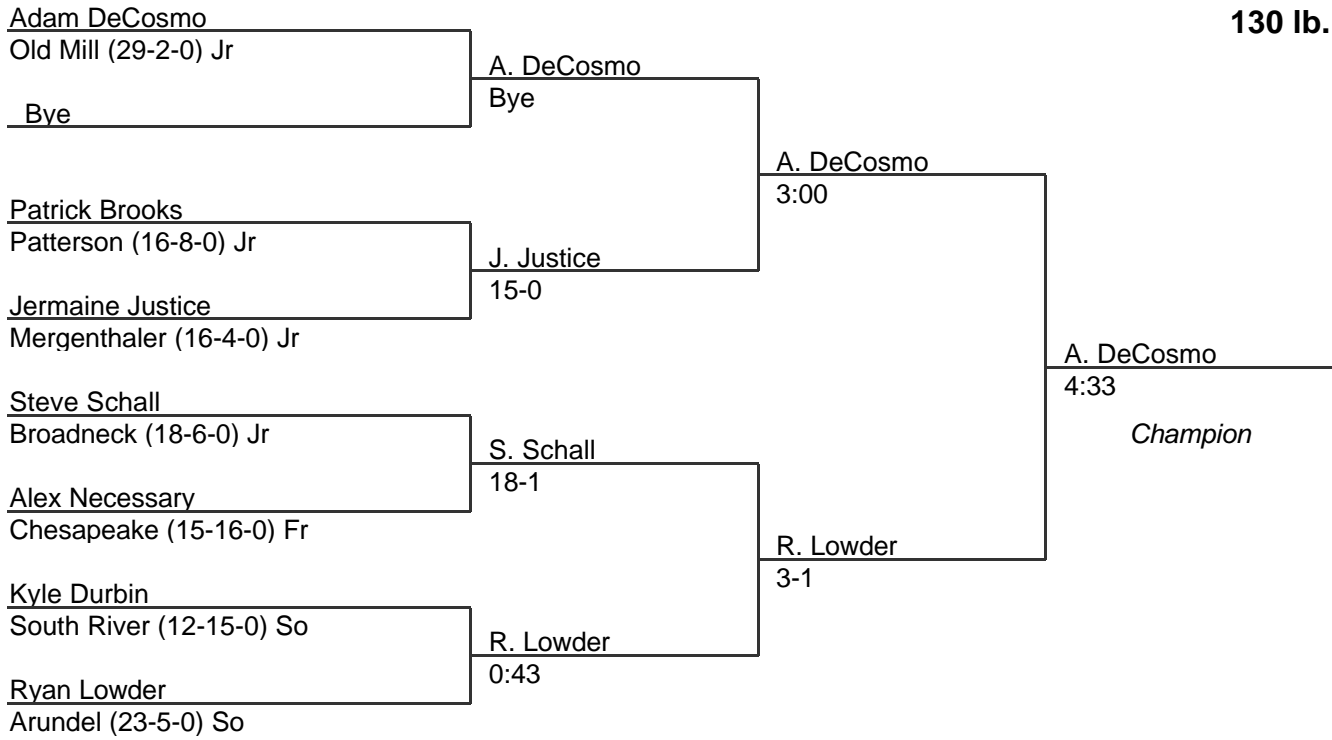

MPSSAA Regional Wrestling Tournament

2000 East Region 4A-3A

103 lb. class

MPSSAA Regional Wrestling Tournament

2000 East Region 4A-3A

112 lb. class

MPSSAA Regional Wrestling Tournament

2000 East Region 4A-3A

119 lb. class

MPSSAA Regional Wrestling Tournament

2000 East Region 4A-3A

125 lb. class

MPSSAA Regional Wrestling Tournament

2000 East Region 4A-3A

130 lb. class

MPSSAA Regional Wrestling Tournament

2000 East Region 4A-3A

135 lb. class

MPSSAA Regional Wrestling Tournament

2000 East Region 4A-3A

140 lb. class

MPSSAA Regional Wrestling Tournament

2000 East Region 4A-3A

145 lb. class