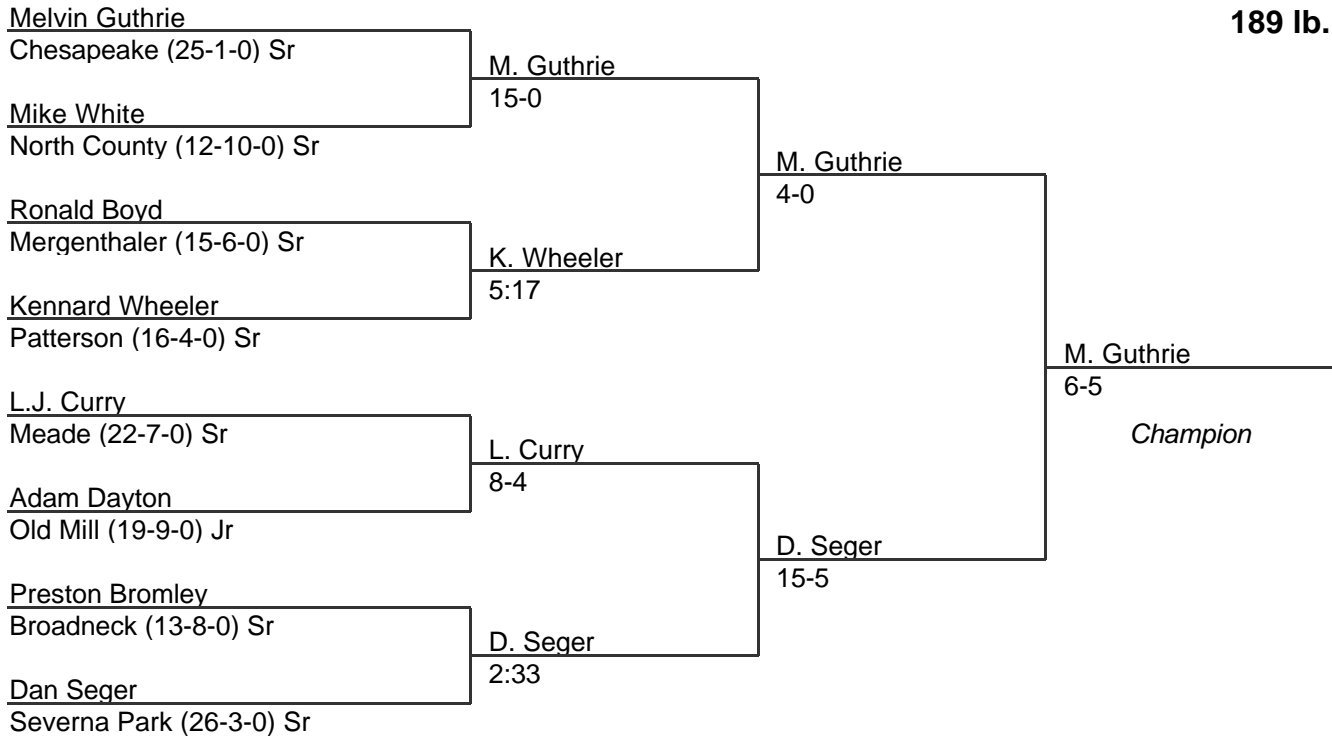

MPSSAA Regional Wrestling Tournament

2000 East Region 4A-3A

189 lb. class