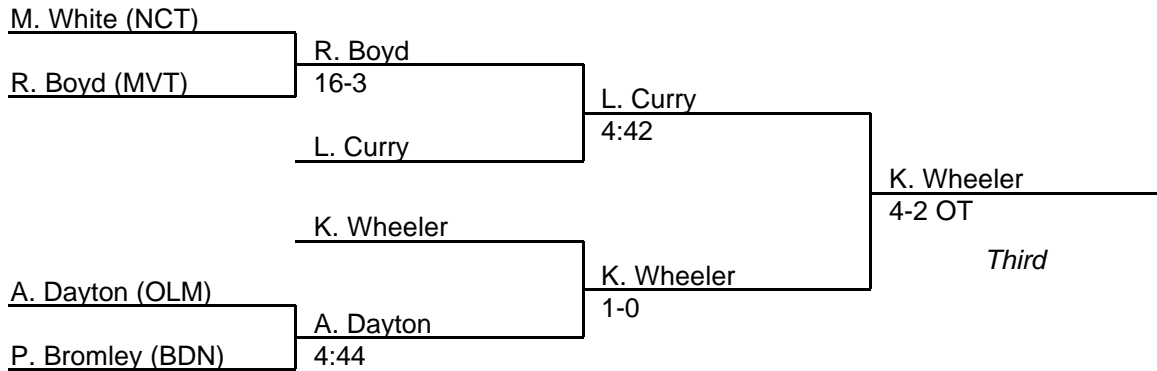

MPSSAA Regional Wrestling Tournament

2000 East Region 4A-3A

189 lb. class