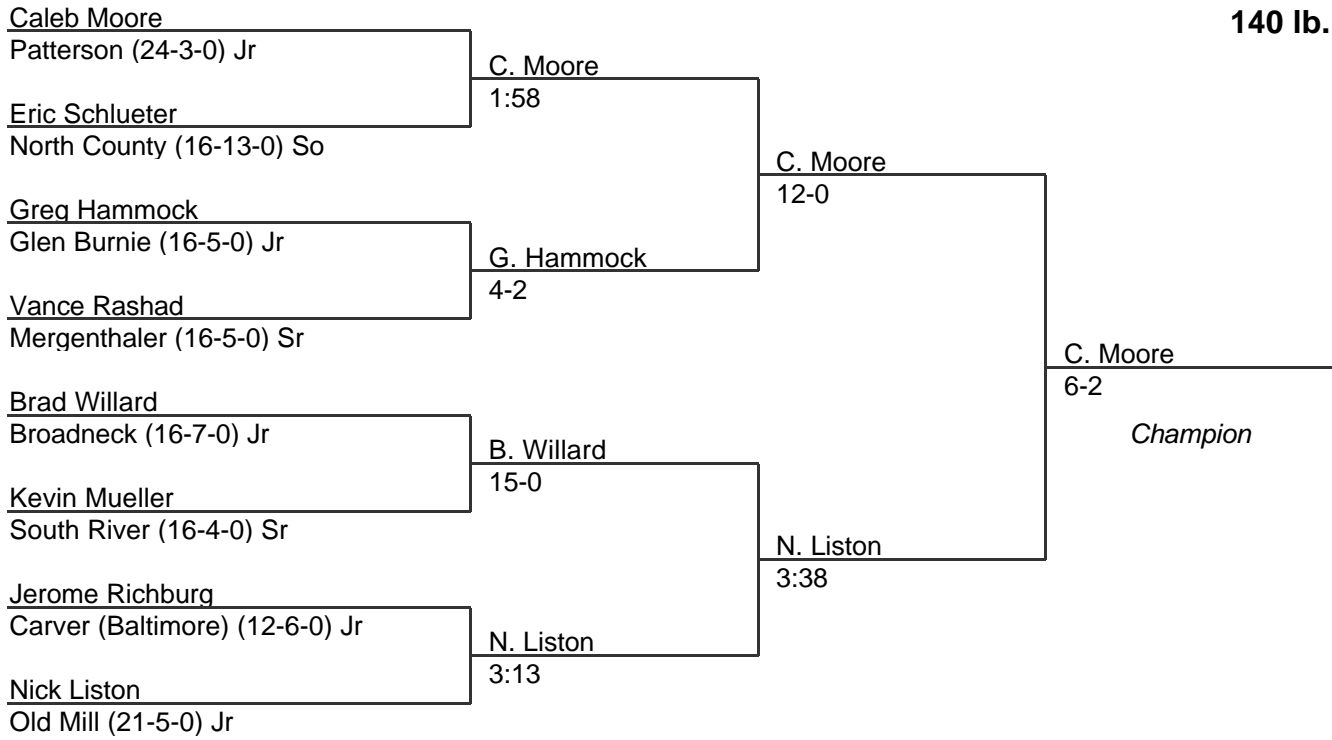

2000 East Region 4A-3A

135 lb. class

MPSSAA Regional Wrestling Tournament

2000 East Region 4A-3A

140 lb. class

MPSSAA Regional Wrestling Tournament

2000 East Region 4A-3A

145 lb. class