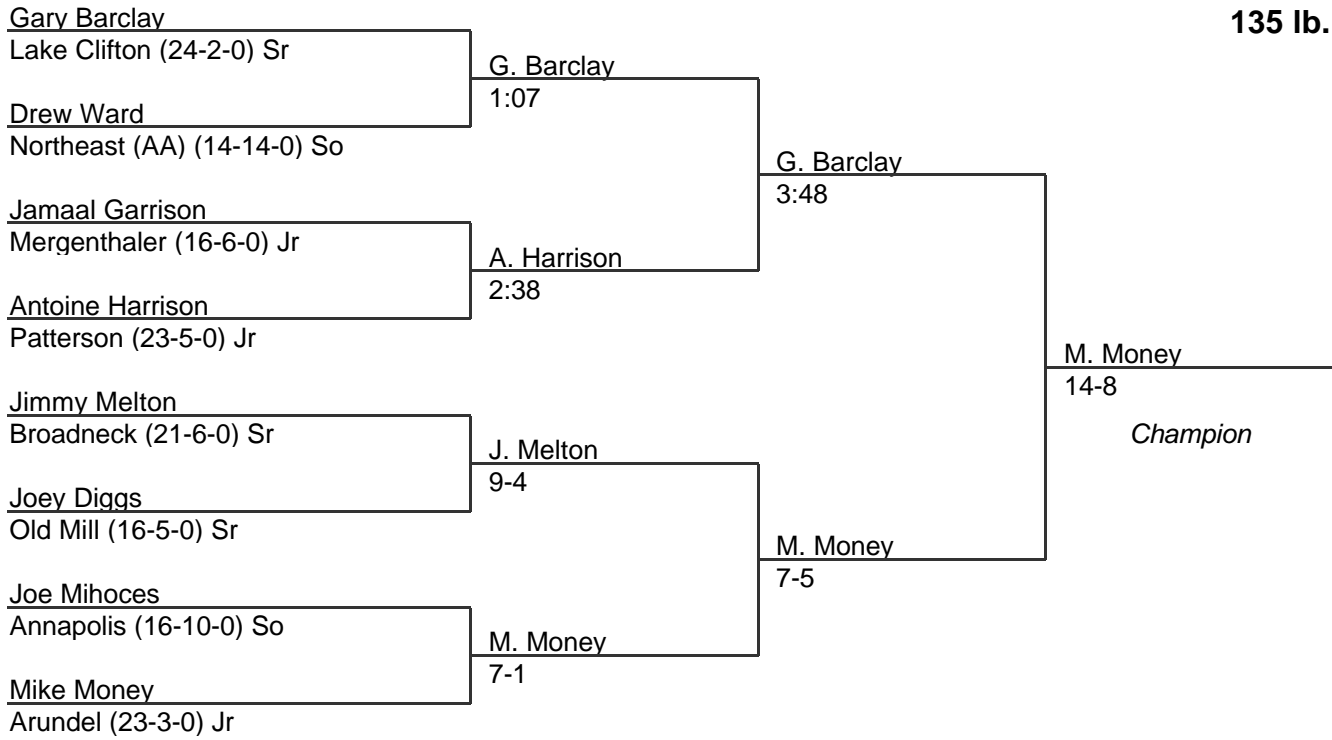

119 lb. class

MPSSAA Regional Wrestling Tournament

2000 East Region 4A-3A

125 lb. class

MPSSAA Regional Wrestling Tournament

2000 East Region 4A-3A

130 lb. class

MPSSAA Regional Wrestling Tournament

2000 East Region 4A-3A

135 lb. class

MPSSAA Regional Wrestling Tournament

2000 East Region 4A-3A

140 lb. class

MPSSAA Regional Wrestling Tournament

2000 East Region 4A-3A

145 lb. class