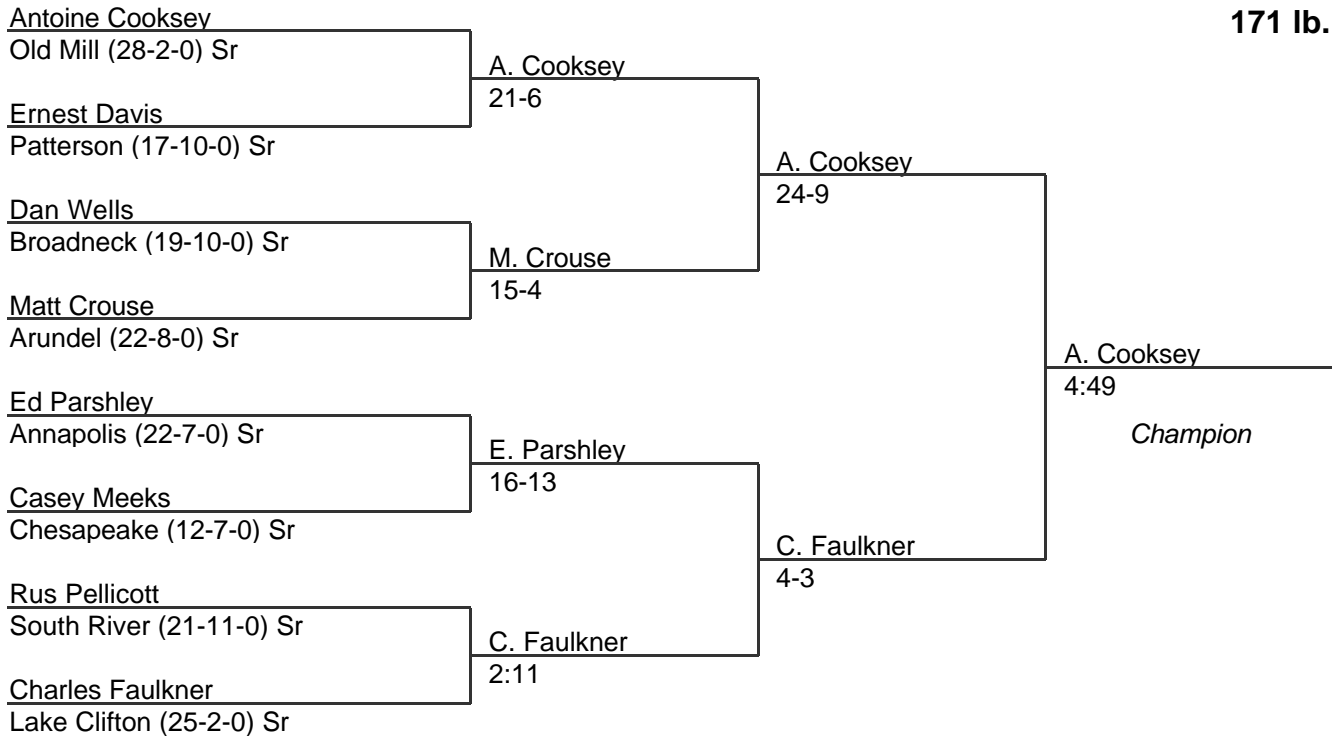

MPSSAA Regional Wrestling Tournament

2000 East Region 4A-3A

171 lb. class