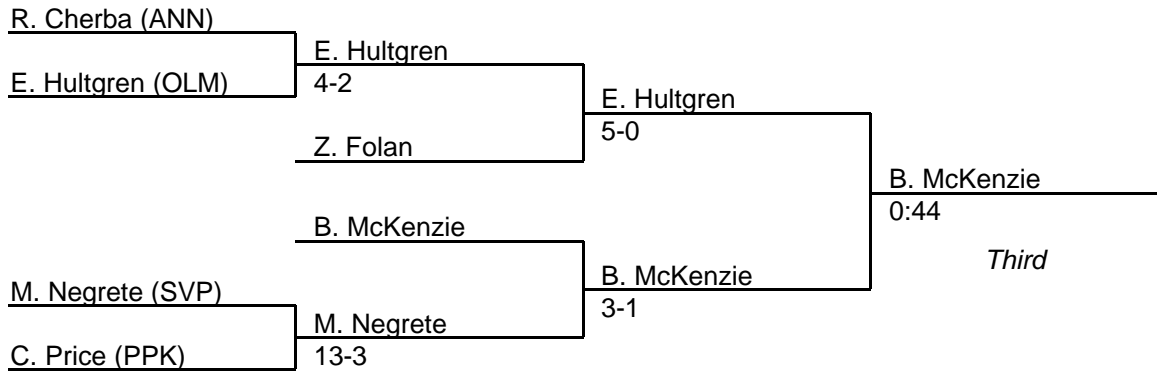

MPSSAA Regional Wrestling Tournament

2000 East Region 4A-3A

152 lb. class

MPSSAA Regional Wrestling Tournament

2000 East Region 4A-3A

160 lb. class

MPSSAA Regional Wrestling Tournament

2000 East Region 4A-3A