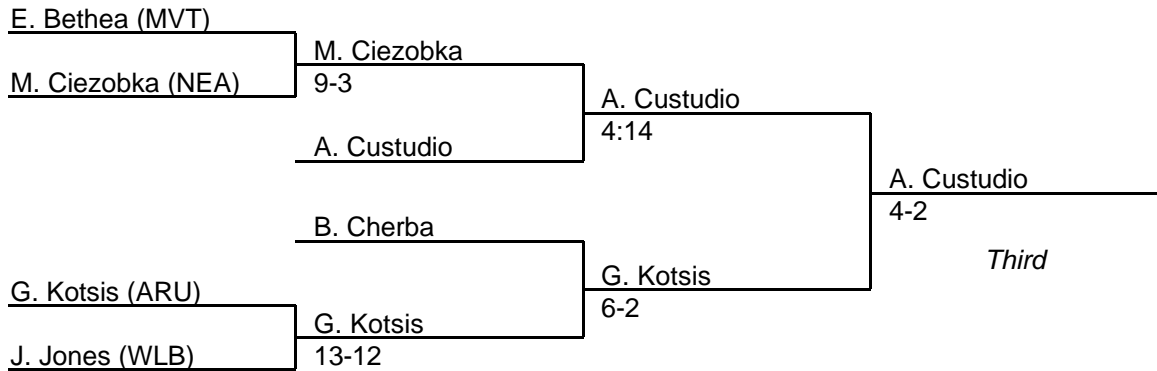

MPSSAA Regional Wrestling Tournament

2000 East Region 4A-3A

103 lb. class

MPSSAA Regional Wrestling Tournament

2000 East Region 4A-3A

112 lb. class

MPSSAA Regional Wrestling Tournament

2000 East Region 4A-3A

119 lb. class

MPSSAA Regional Wrestling Tournament

2000 East Region 4A-3A

125 lb. class

MPSSAA Regional Wrestling Tournament

2000 East Region 4A-3A

130 lb. class

MPSSAA Regional Wrestling Tournament

2000 East Region 4A-3A

135 lb. class

MPSSAA Regional Wrestling Tournament

2000 East Region 4A-3A

140 lb. class

MPSSAA Regional Wrestling Tournament

2000 East Region 4A-3A

145 lb. class