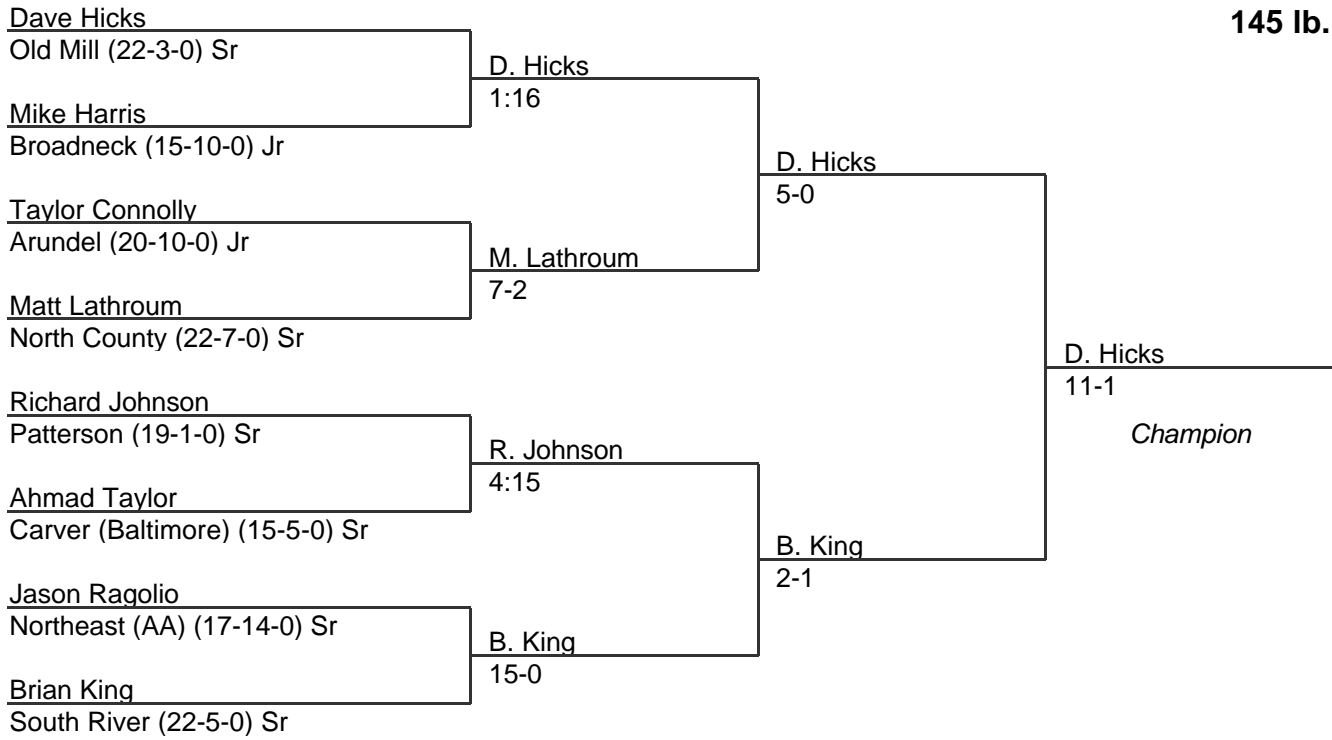

2000 East Region 4A-3A

135 lb. class

MPSSAA Regional Wrestling Tournament

2000 East Region 4A-3A

140 lb. class

MPSSAA Regional Wrestling Tournament

2000 East Region 4A-3A

145 lb. class

MPSSAA Regional Wrestling Tournament

2000 East Region 4A-3A

152 lb. class

MPSSAA Regional Wrestling Tournament

2000 East Region 4A-3A

160 lb. class

MPSSAA Regional Wrestling Tournament

2000 East Region 4A-3A