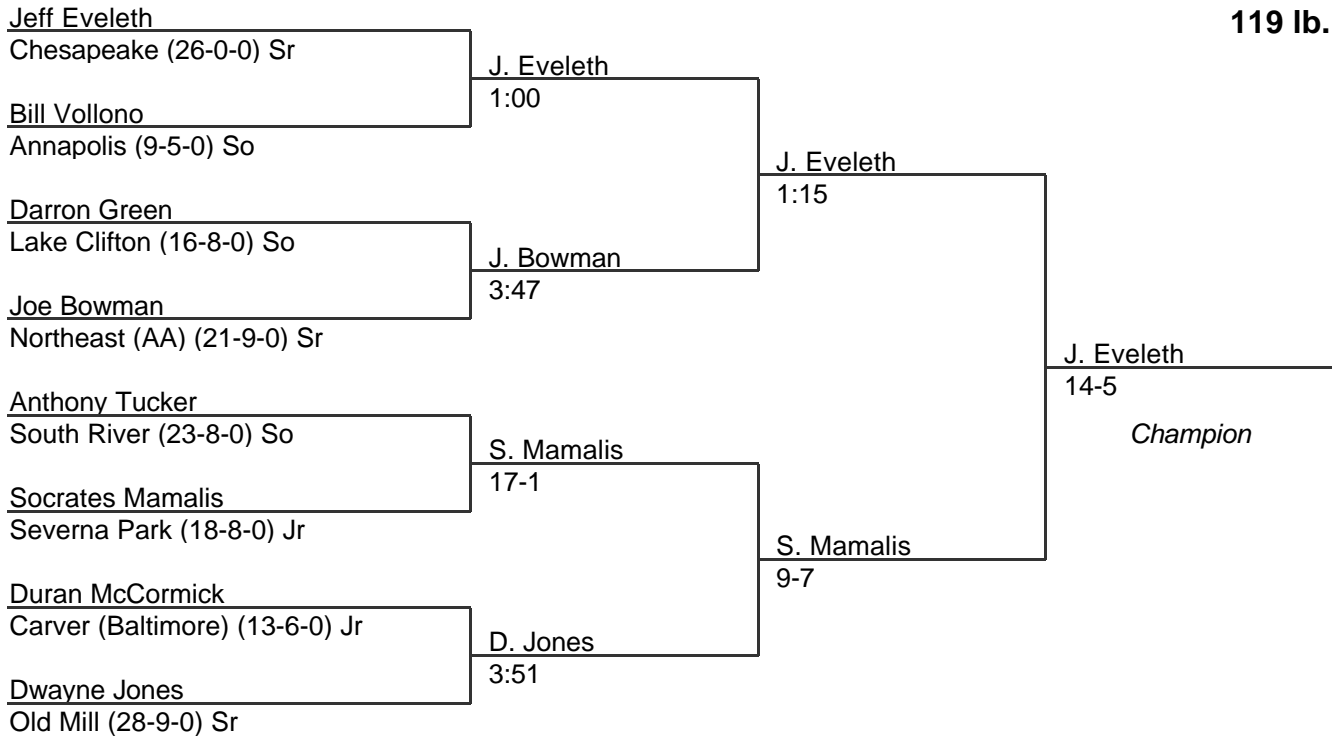

MPSSAA Regional Wrestling Tournament

2000 East Region 4A-3A

103 lb. class

MPSSAA Regional Wrestling Tournament

2000 East Region 4A-3A

112 lb. class

MPSSAA Regional Wrestling Tournament

2000 East Region 4A-3A

119 lb. class

MPSSAA Regional Wrestling Tournament

2000 East Region 4A-3A

125 lb. class

MPSSAA Regional Wrestling Tournament

2000 East Region 4A-3A

130 lb. class

MPSSAA Regional Wrestling Tournament

2000 East Region 4A-3A

135 lb. class

MPSSAA Regional Wrestling Tournament

2000 East Region 4A-3A

140 lb. class

MPSSAA Regional Wrestling Tournament

2000 East Region 4A-3A

145 lb. class