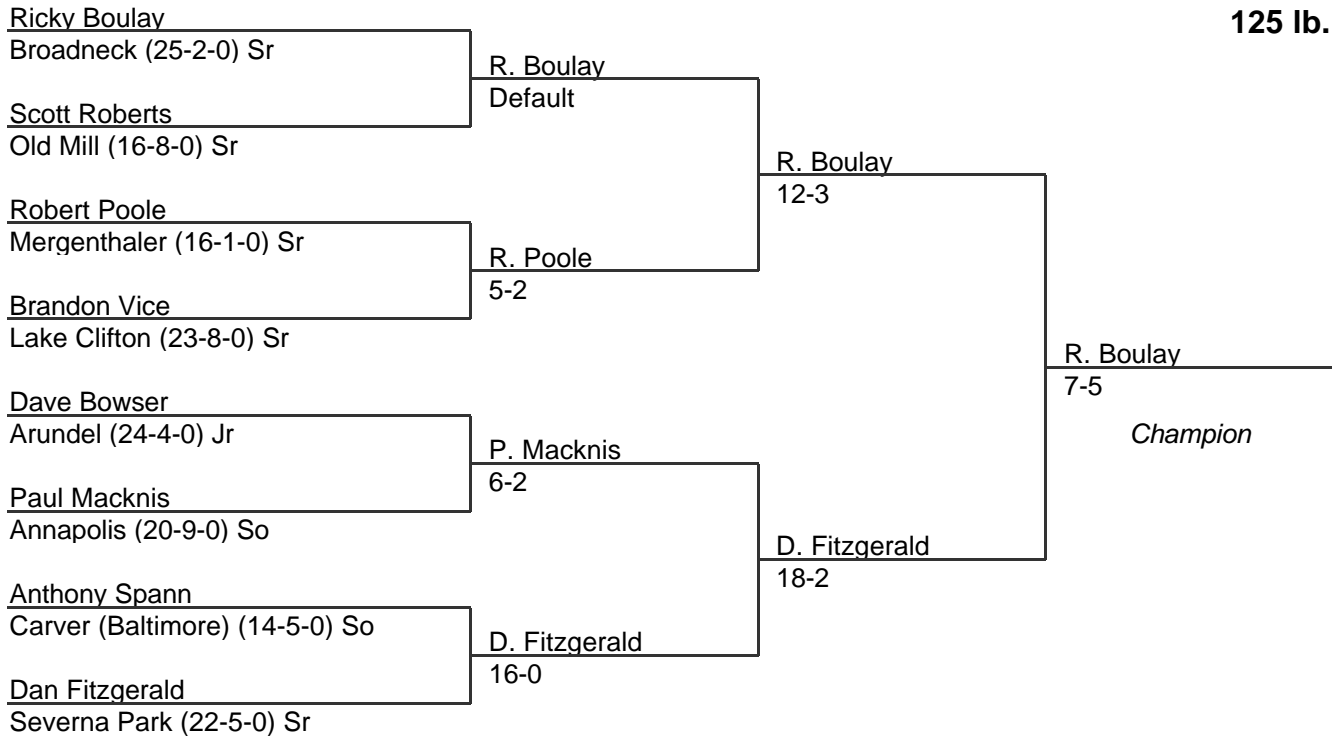

MPSSAA Regional Wrestling Tournament

2000 East Region 4A-3A

125 lb. class