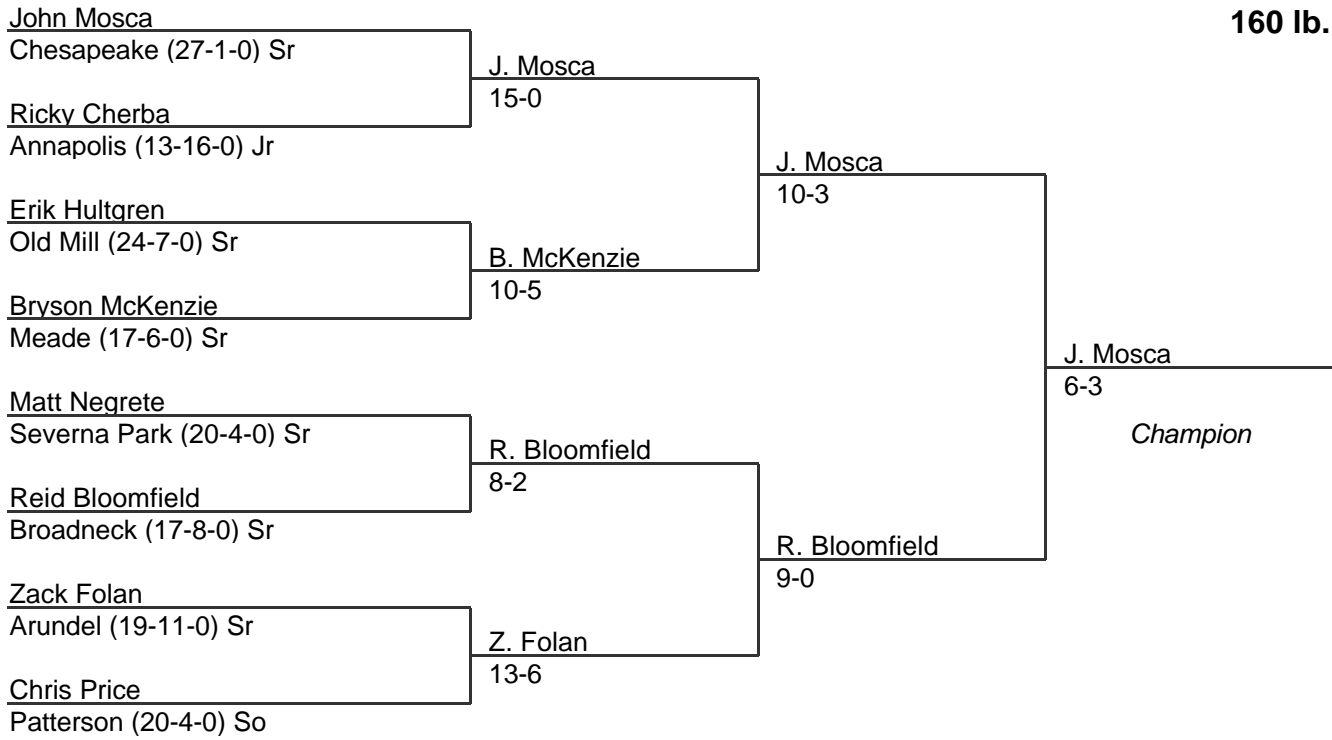

MPSSAA Regional Wrestling Tournament

2000 East Region 4A-3A

152 lb. class

MPSSAA Regional Wrestling Tournament

2000 East Region 4A-3A

160 lb. class

MPSSAA Regional Wrestling Tournament

2000 East Region 4A-3A