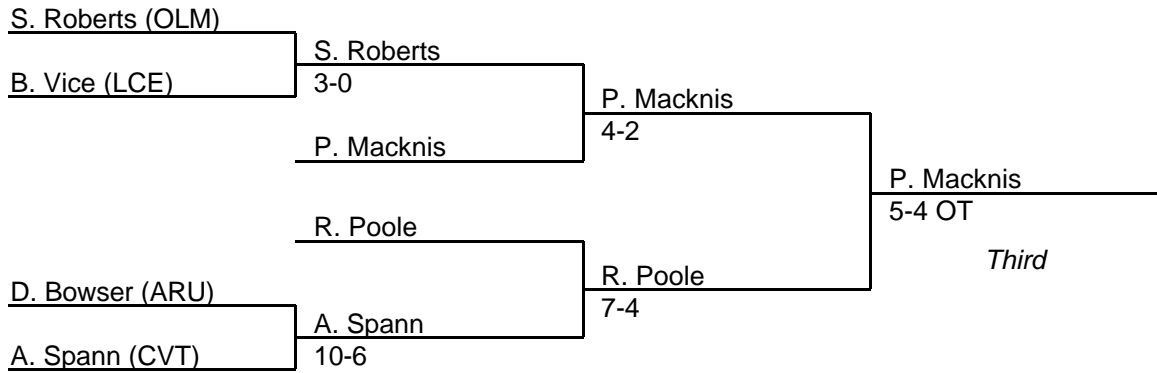

MPSSAA Regional Wrestling Tournament

2000 East Region 4A-3A

125 lb. class