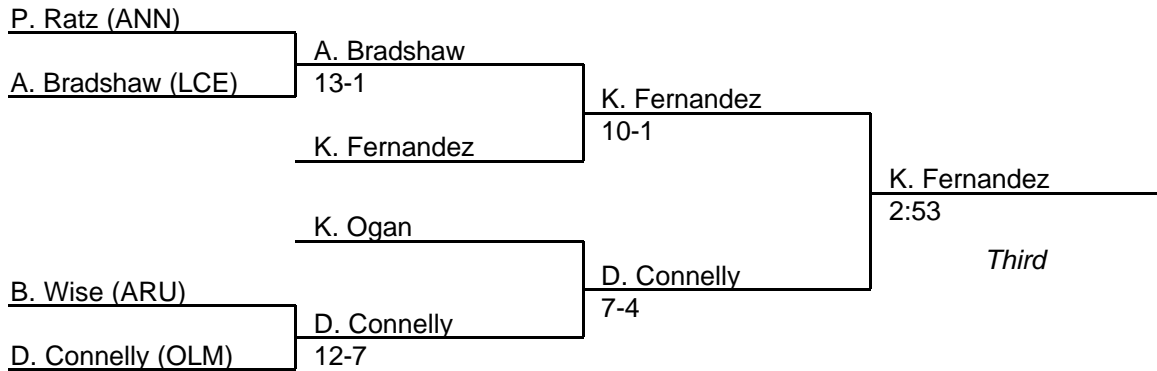

MPSSAA Regional Wrestling Tournament

2000 East Region 4A-3A

152 lb. class