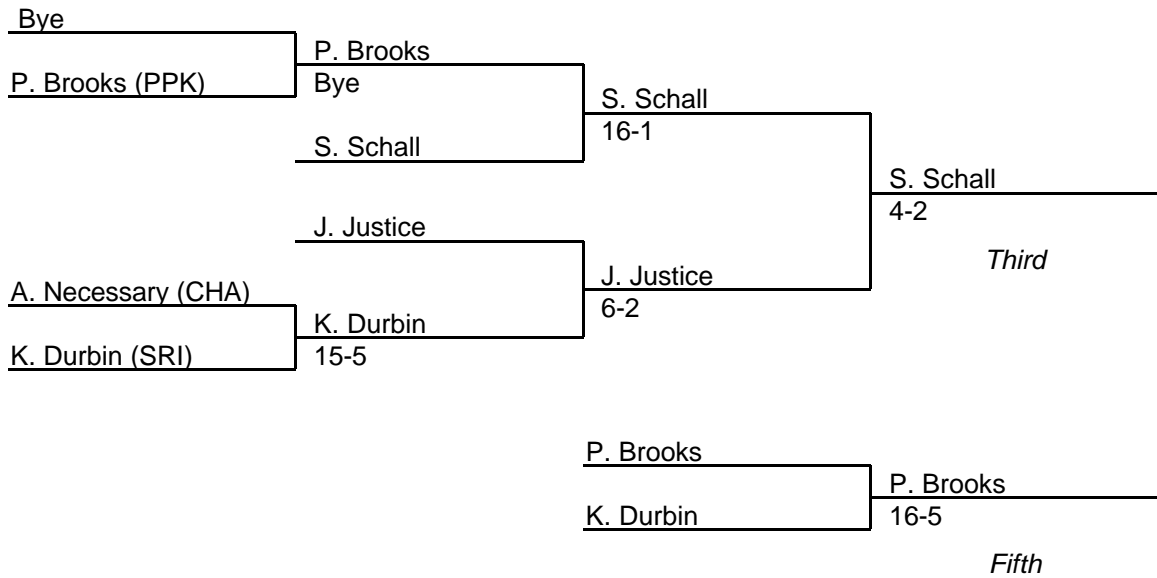

119 lb. class

MPSSAA Regional Wrestling Tournament

2000 East Region 4A-3A

125 lb. class

MPSSAA Regional Wrestling Tournament

2000 East Region 4A-3A

130 lb. class

MPSSAA Regional Wrestling Tournament