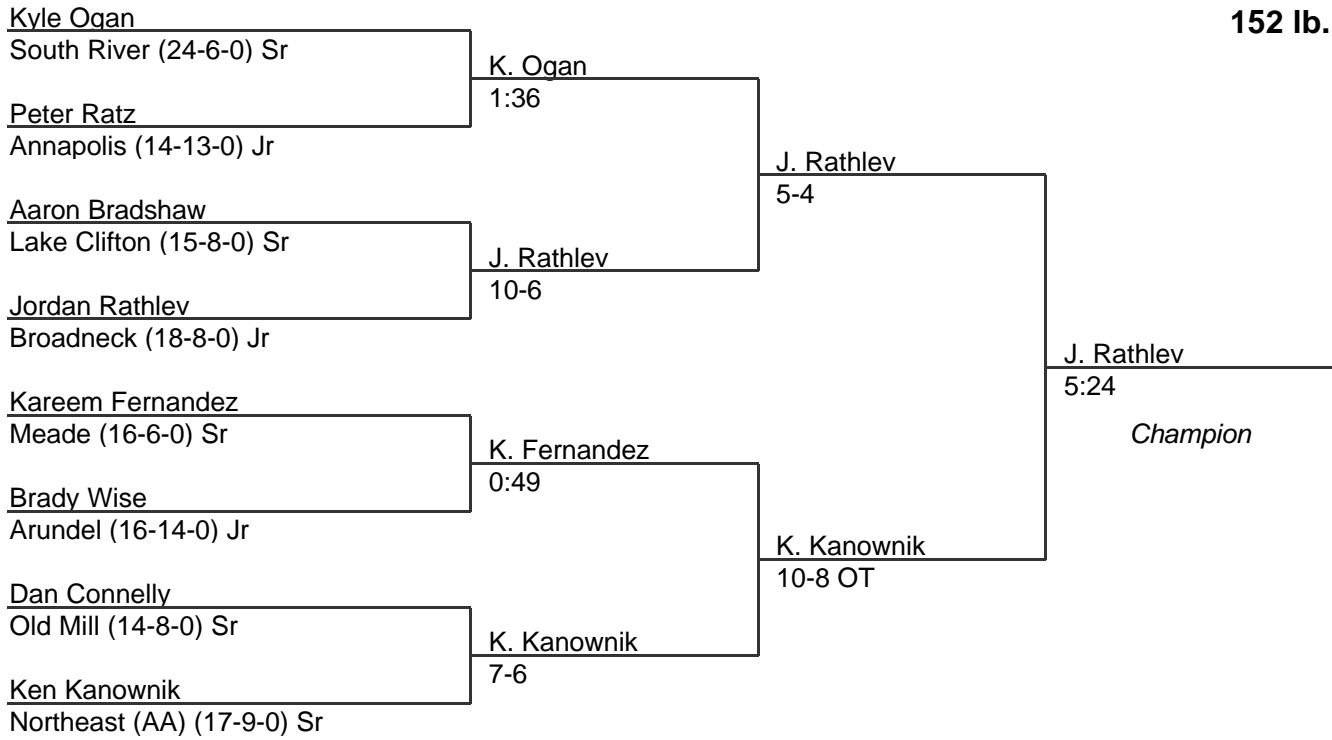

MPSSAA Regional Wrestling Tournament

2000 East Region 4A-3A

152 lb. class