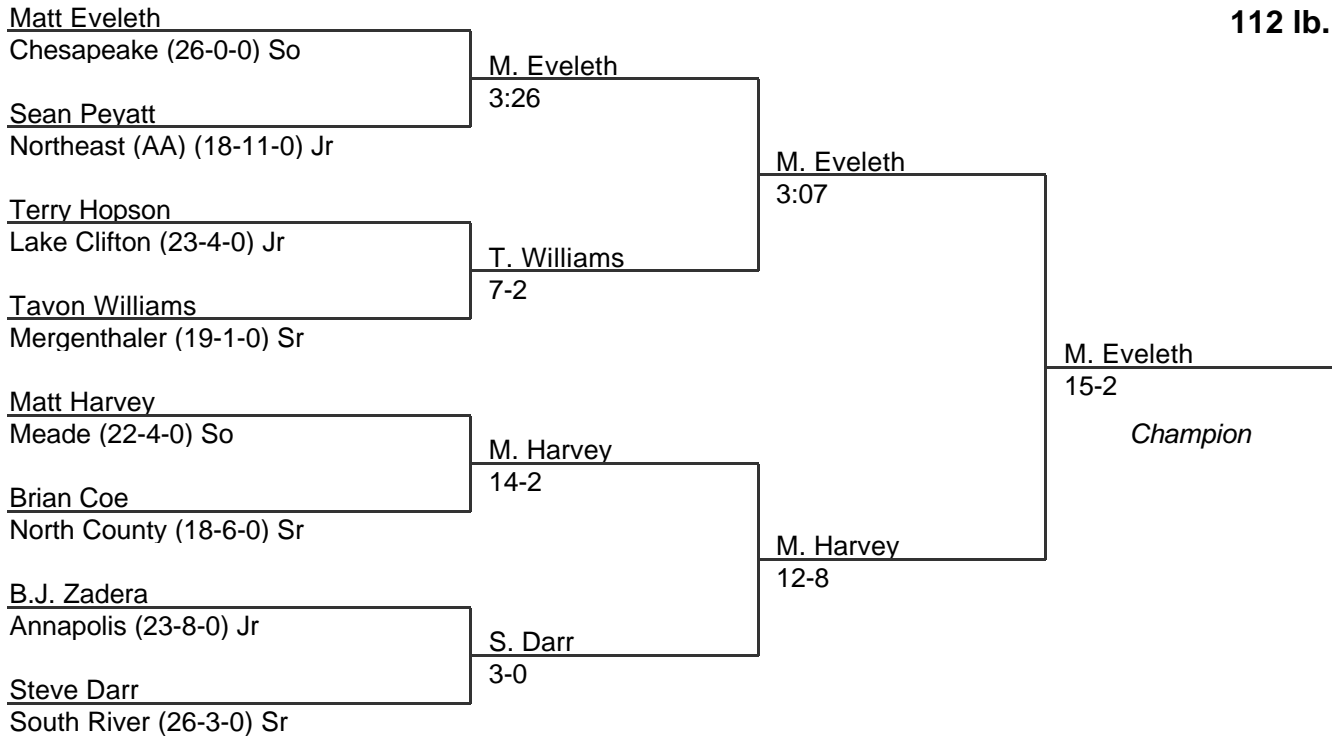

MPSSAA Regional Wrestling Tournament

2000 East Region 4A-3A

103 lb. class

MPSSAA Regional Wrestling Tournament

2000 East Region 4A-3A

112 lb. class

MPSSAA Regional Wrestling Tournament

2000 East Region 4A-3A

119 lb. class

MPSSAA Regional Wrestling Tournament

2000 East Region 4A-3A

125 lb. class

MPSSAA Regional Wrestling Tournament

2000 East Region 4A-3A

130 lb. class

MPSSAA Regional Wrestling Tournament

2000 East Region 4A-3A

135 lb. class

MPSSAA Regional Wrestling Tournament

2000 East Region 4A-3A

140 lb. class

MPSSAA Regional Wrestling Tournament

2000 East Region 4A-3A

145 lb. class