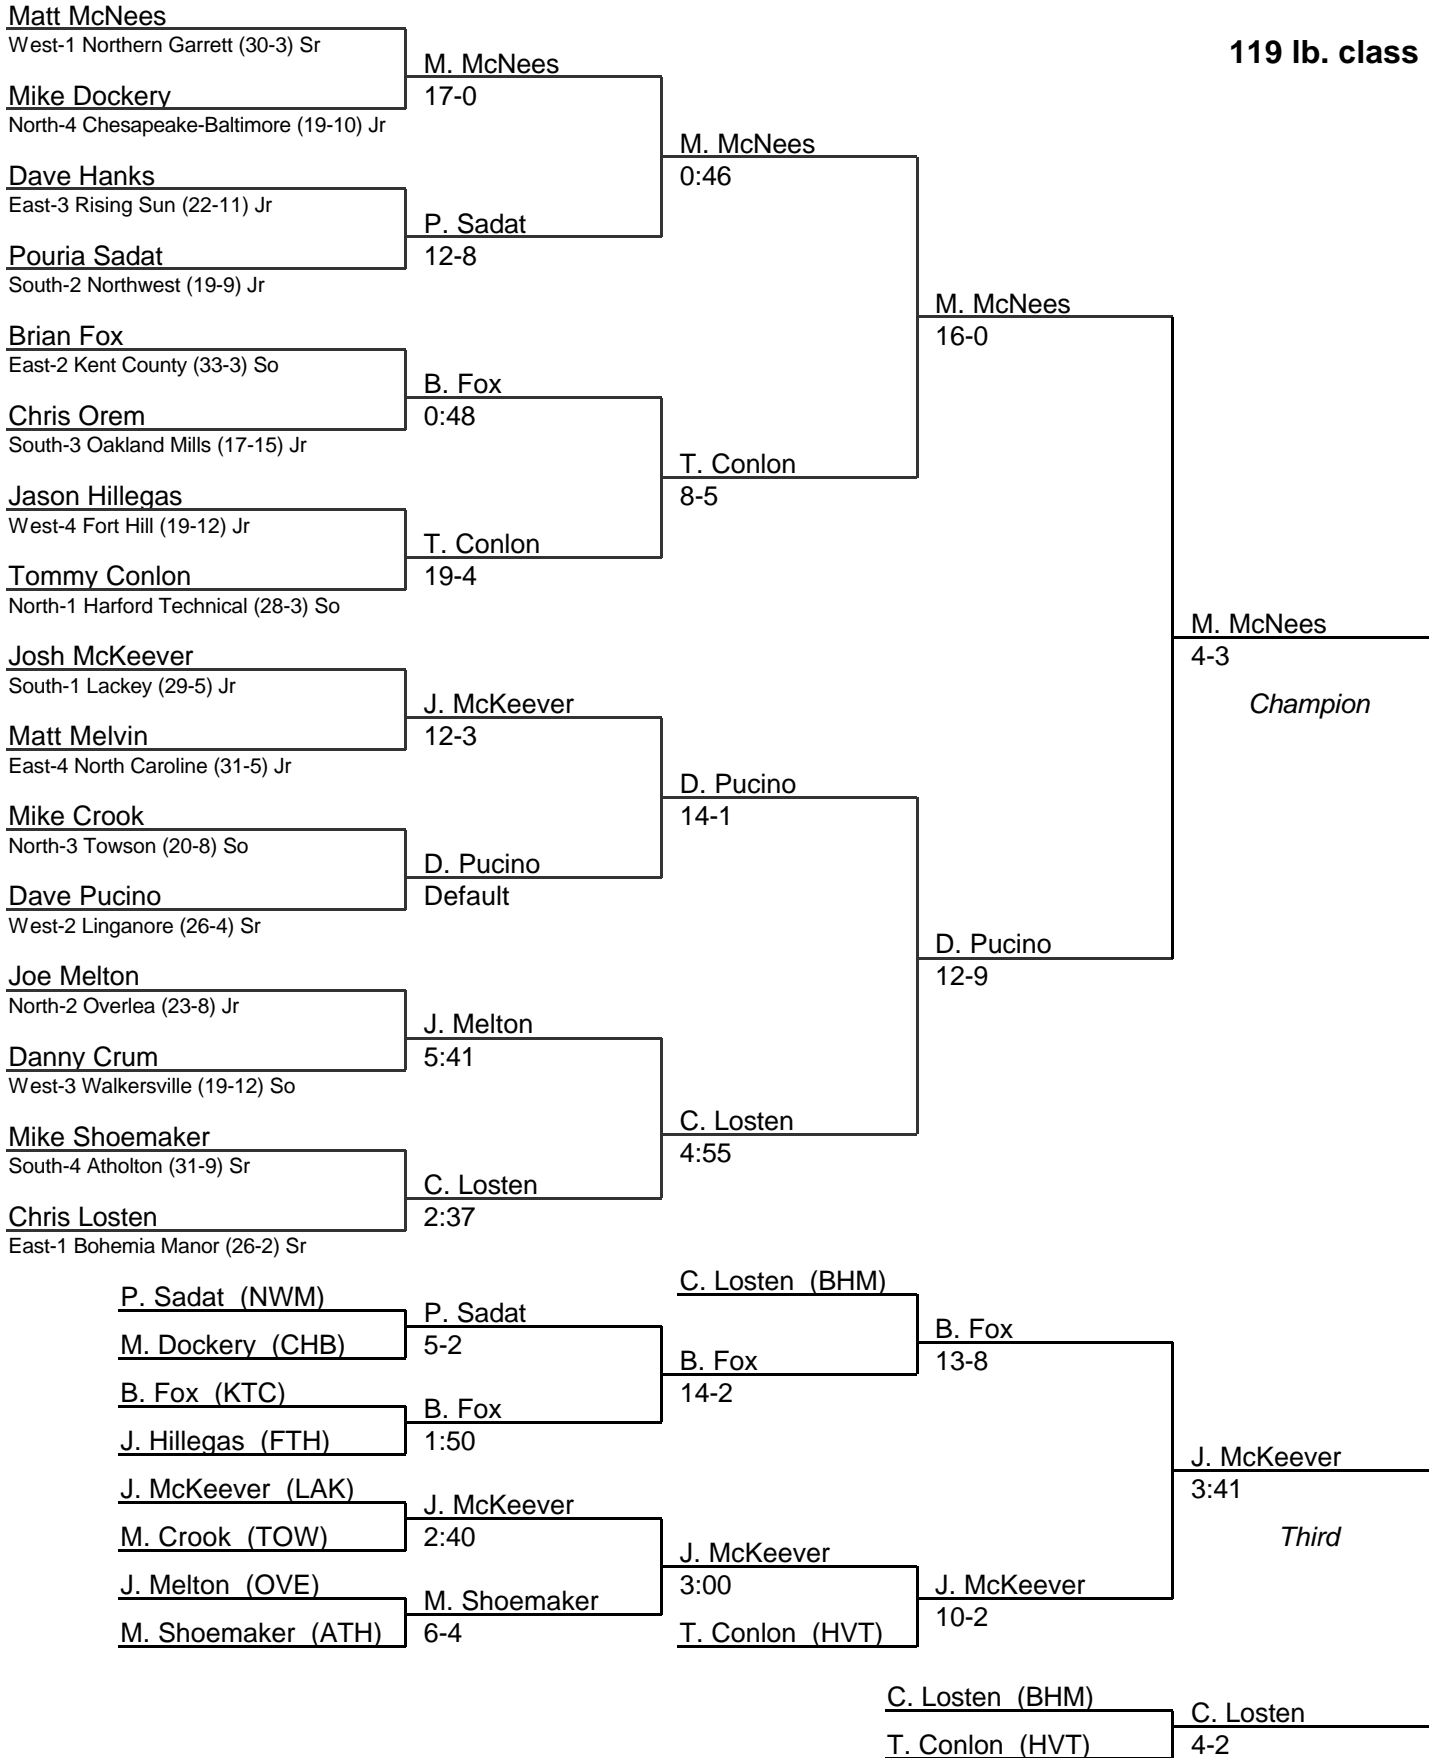

MPSSAA State Wrestling Tournament

2000 2A/1A

103 lb. class

MPSSAA State Wrestling Tournament

2000 2A/1A

112 lb. class

MPSSAA State Wrestling Tournament

2000 2A/1A