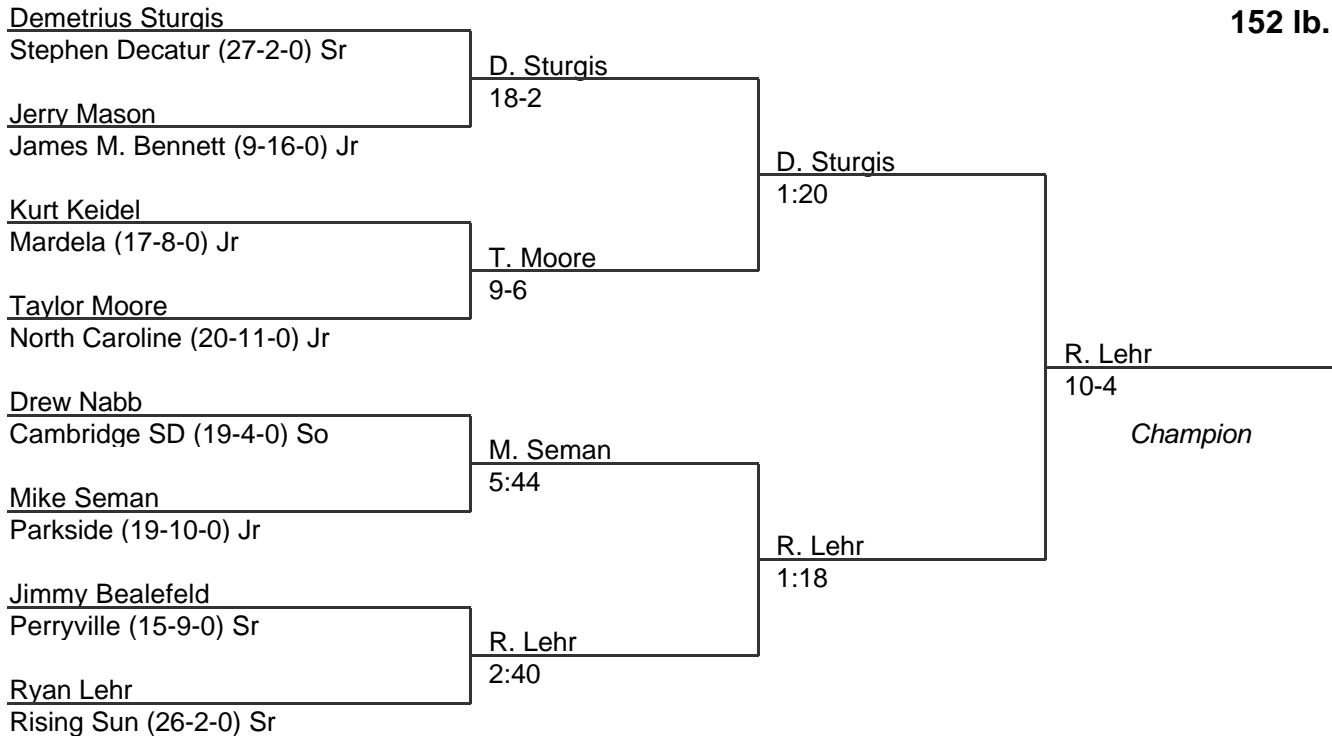

MPSSAA Regional Wrestling Tournament

2000 East Region 1A/2A

152 lb. class