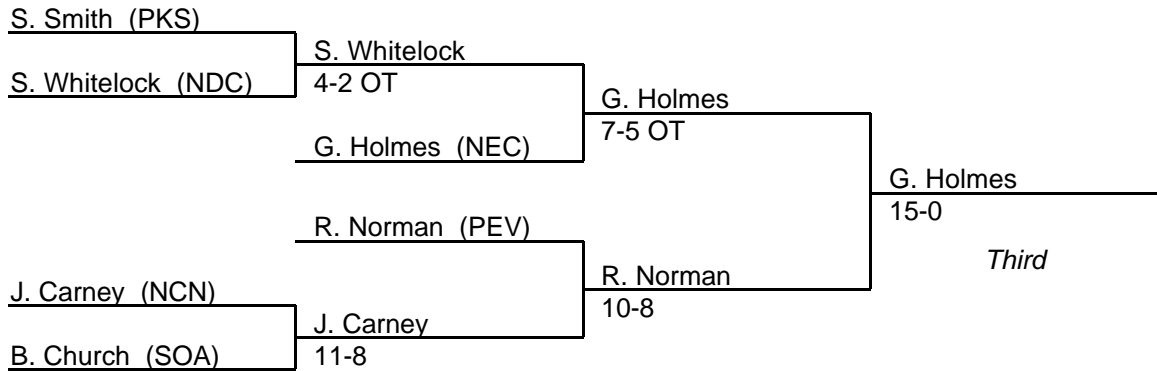

# MPSSAA Regional Wrestling Tournament

2000 East Region 1A/2A

152 lb. class

# MPSSAA Regional Wrestling Tournament

2000 East Region 1A/2A

**160 lb. class**