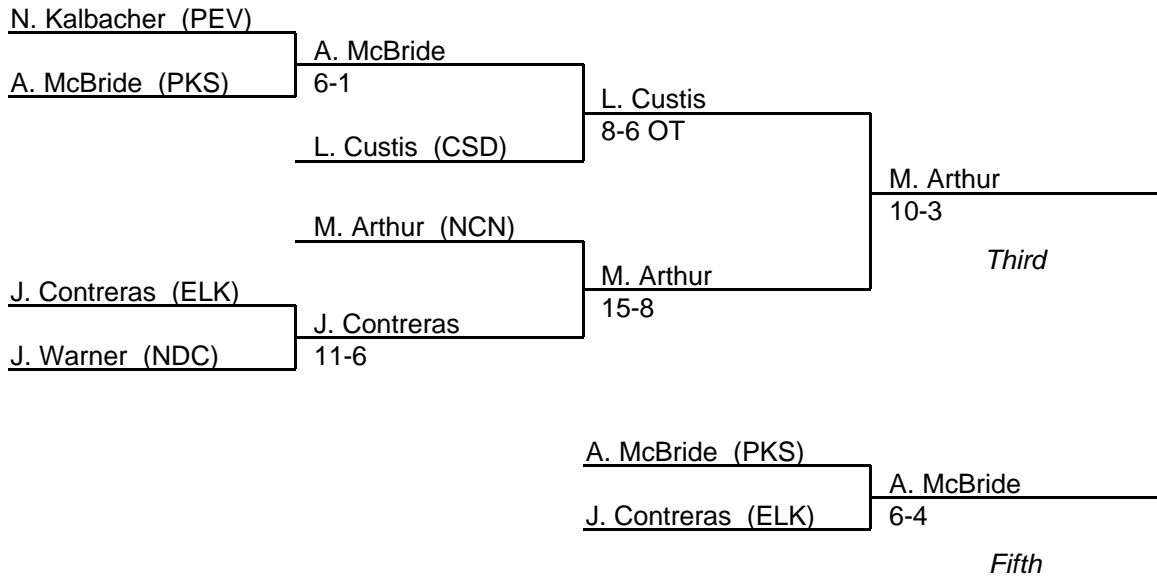

# MPSSAA Regional Wrestling Tournament

2000 East Region 1A/2A

125 lb. class

# MPSSAA Regional Wrestling Tournament

2000 East Region 1A/2A

**130 lb. class**