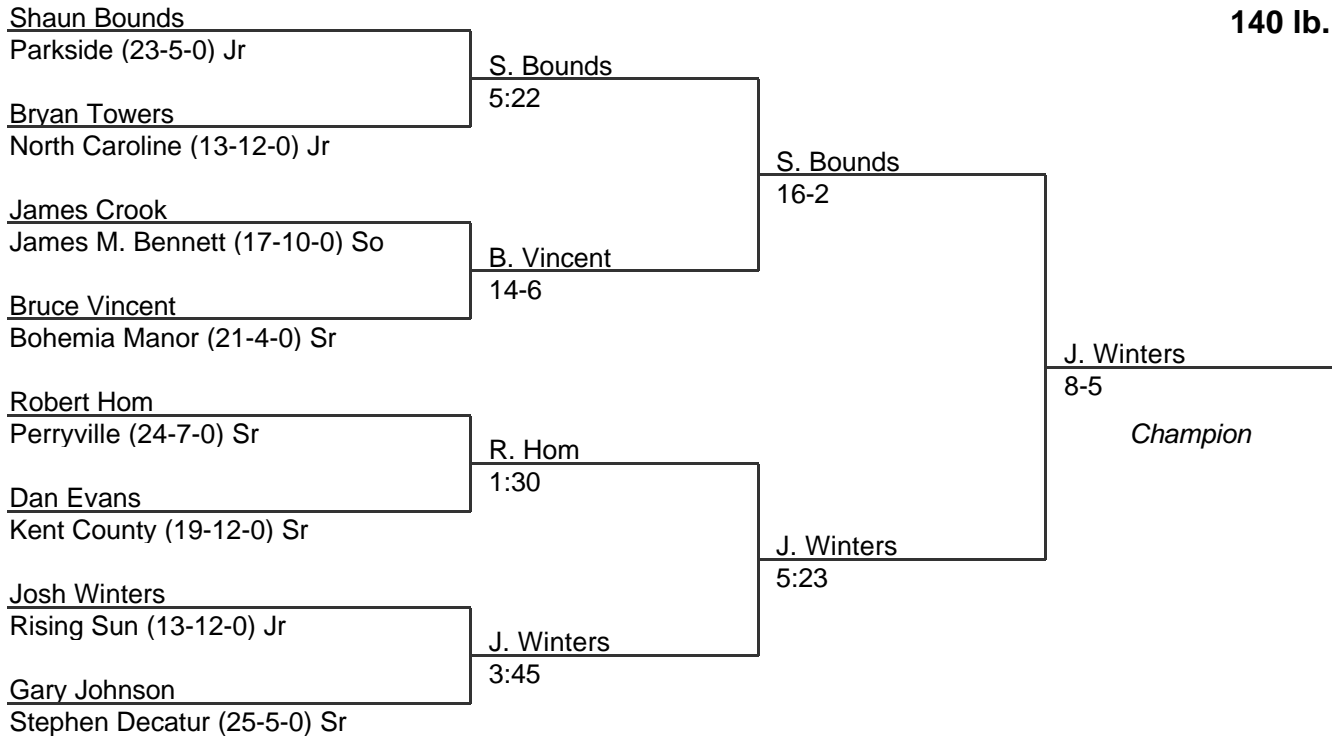

MPSSAA Regional Wrestling Tournament

2000 East Region 1A/2A

140 lb. class