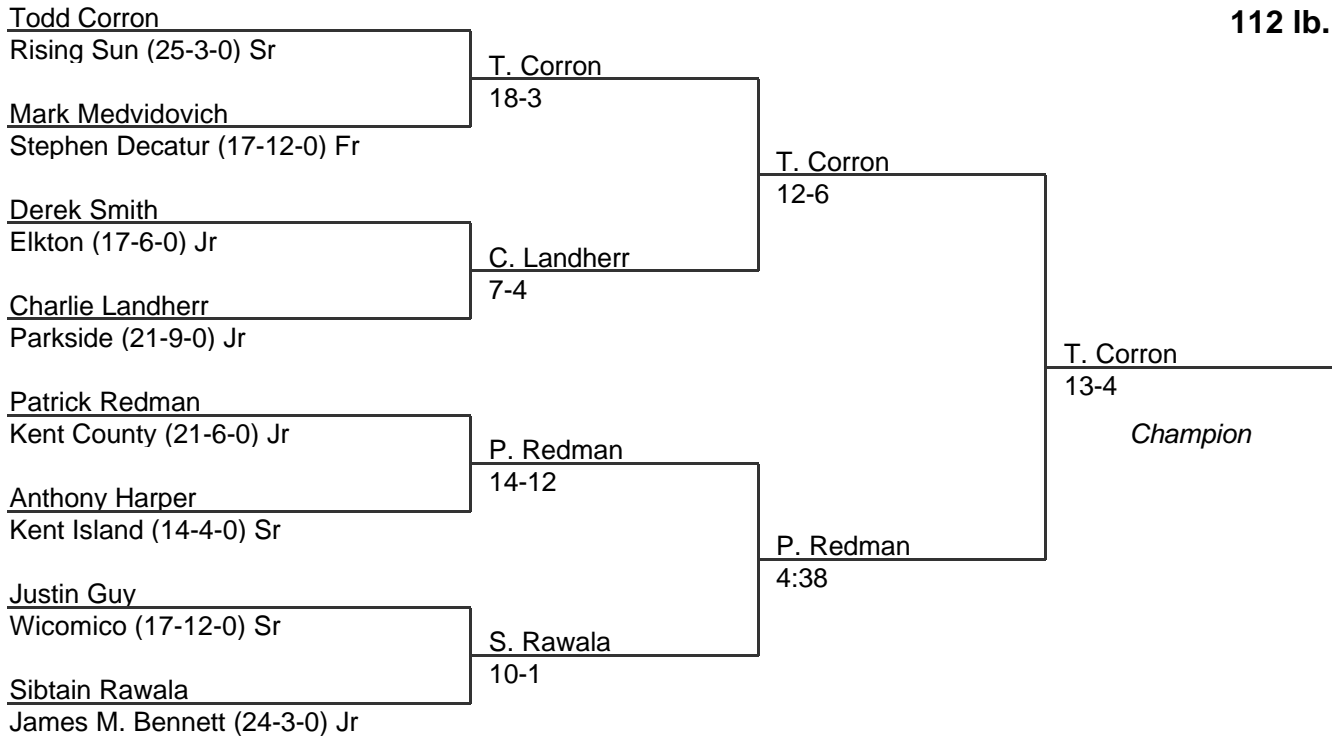

# MPSSAA Regional Wrestling Tournament

2000 East Region 1A/2A

103 lb. class

# MPSSAA Regional Wrestling Tournament

2000 East Region 1A/2A

112 lb. class