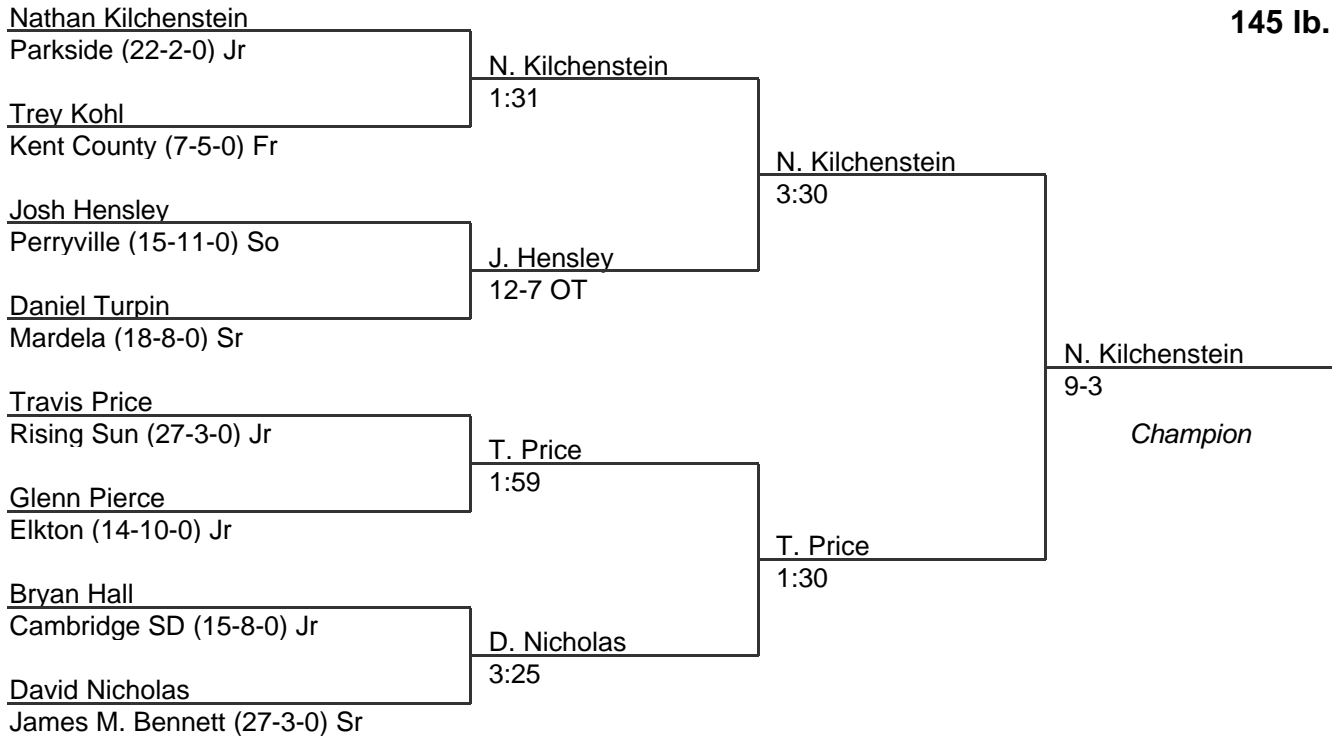

MPSSAA Regional Wrestling Tournament

2000 East Region 1A/2A

145 lb. class