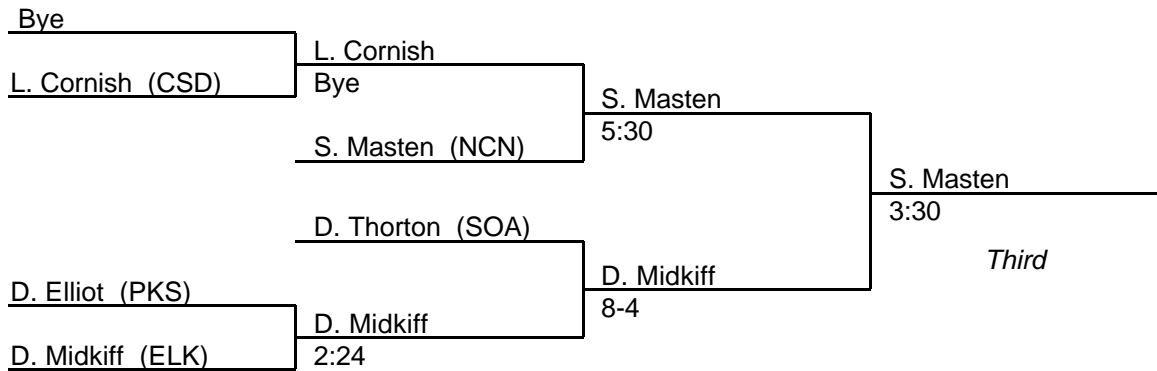

# MPSSAA Regional Wrestling Tournament

2000 East Region 1A/2A

103 lb. class

# MPSSAA Regional Wrestling Tournament

2000 East Region 1A/2A

112 lb. class