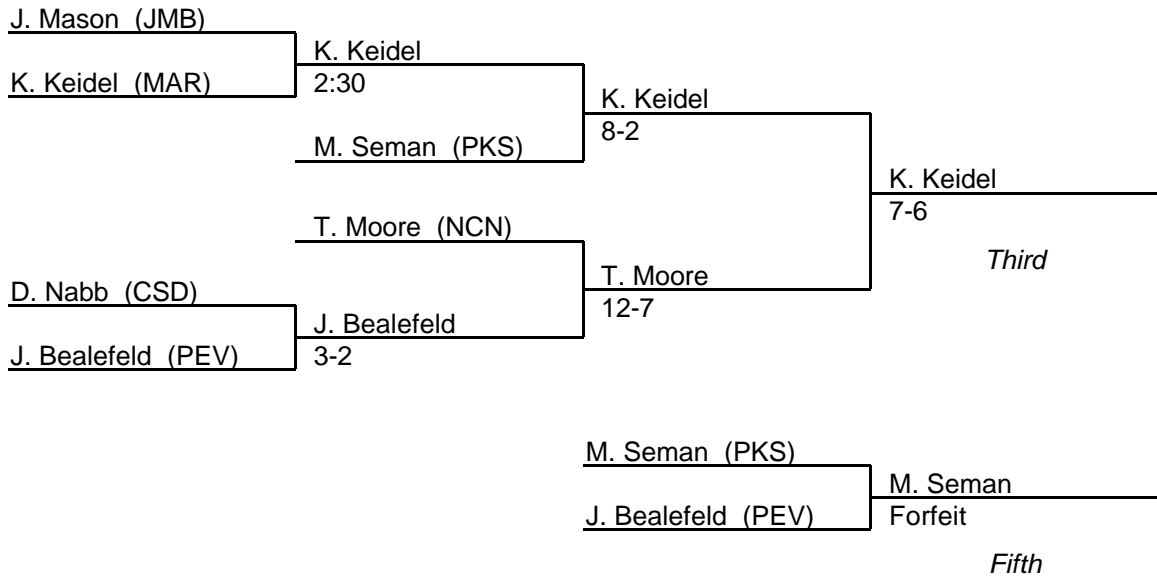

MPSSAA Regional Wrestling Tournament

2000 East Region 1A/2A

152 lb. class