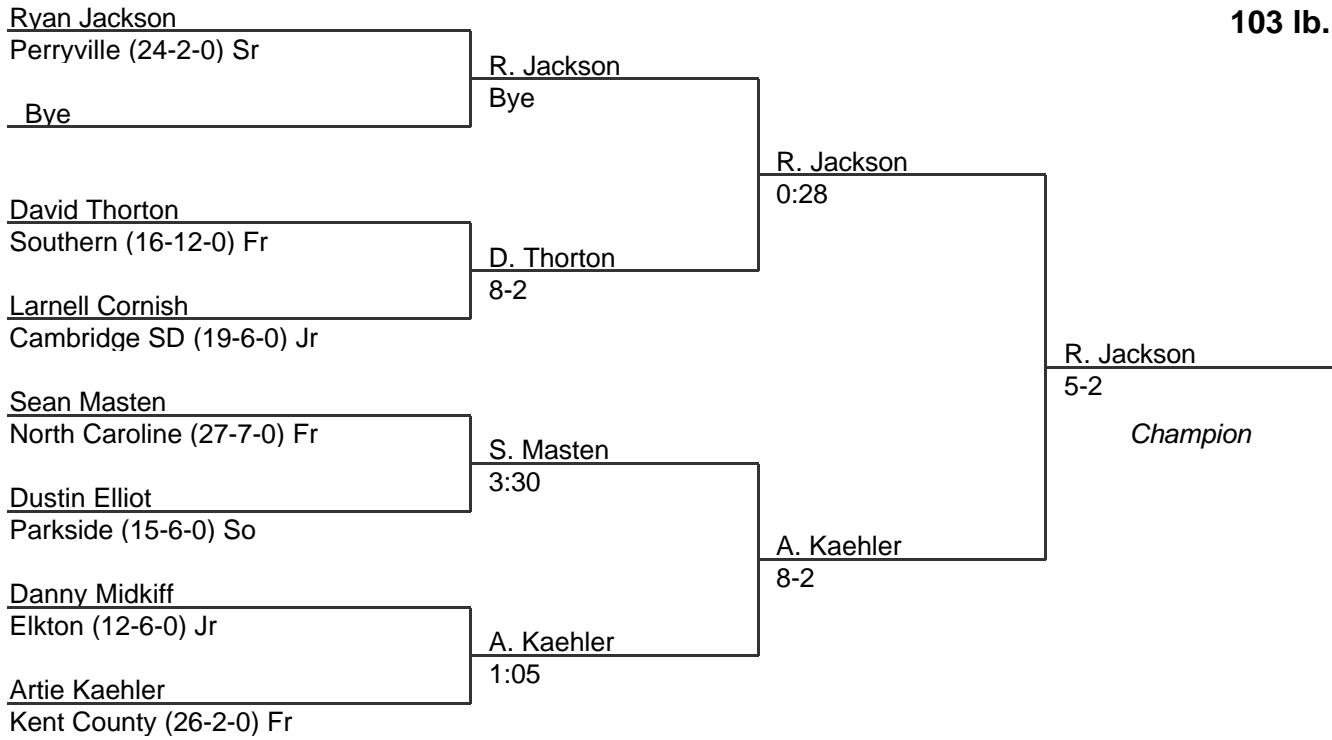

# MPSSAA Regional Wrestling Tournament

2000 East Region 1A/2A

103 lb. class

# MPSSAA Regional Wrestling Tournament

2000 East Region 1A/2A

112 lb. class