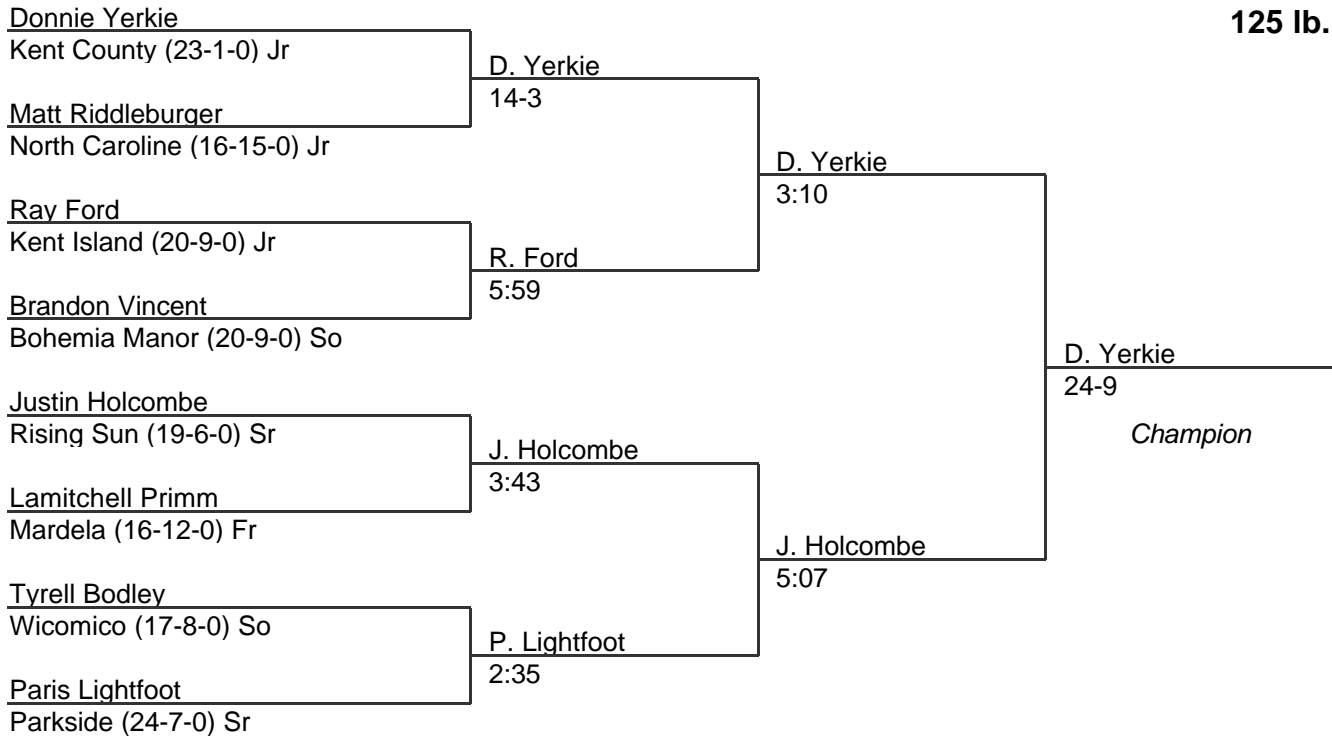

# MPSSAA Regional Wrestling Tournament

2000 East Region 1A/2A

119 lb. class

# MPSSAA Regional Wrestling Tournament

2000 East Region 1A/2A

125 lb. class