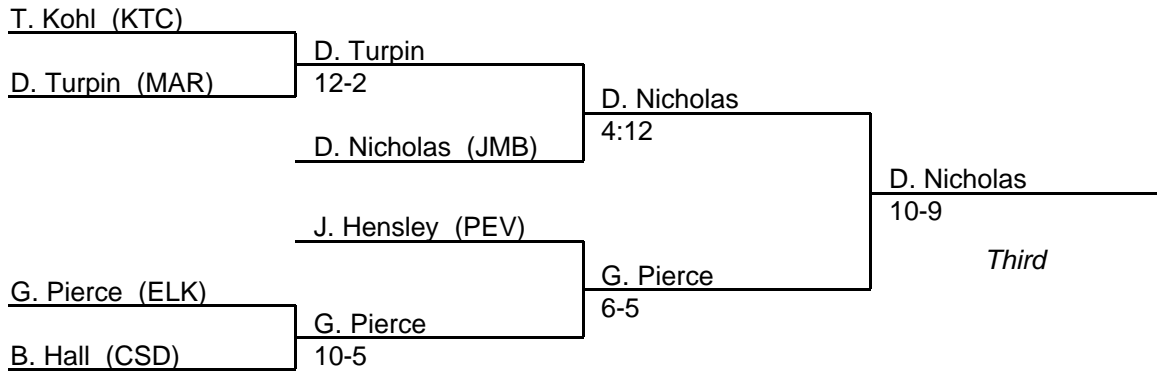

MPSSAA Regional Wrestling Tournament

2000 East Region 1A/2A

145 lb. class