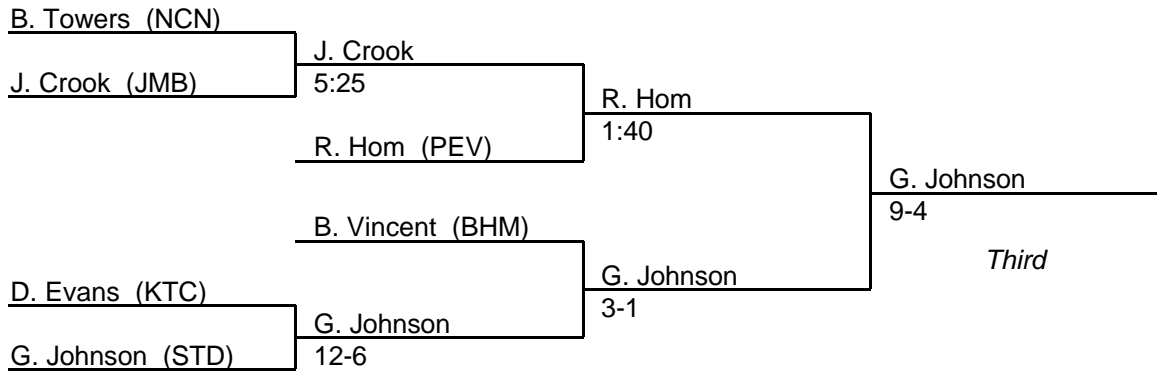

MPSSAA Regional Wrestling Tournament

2000 East Region 1A/2A

140 lb. class