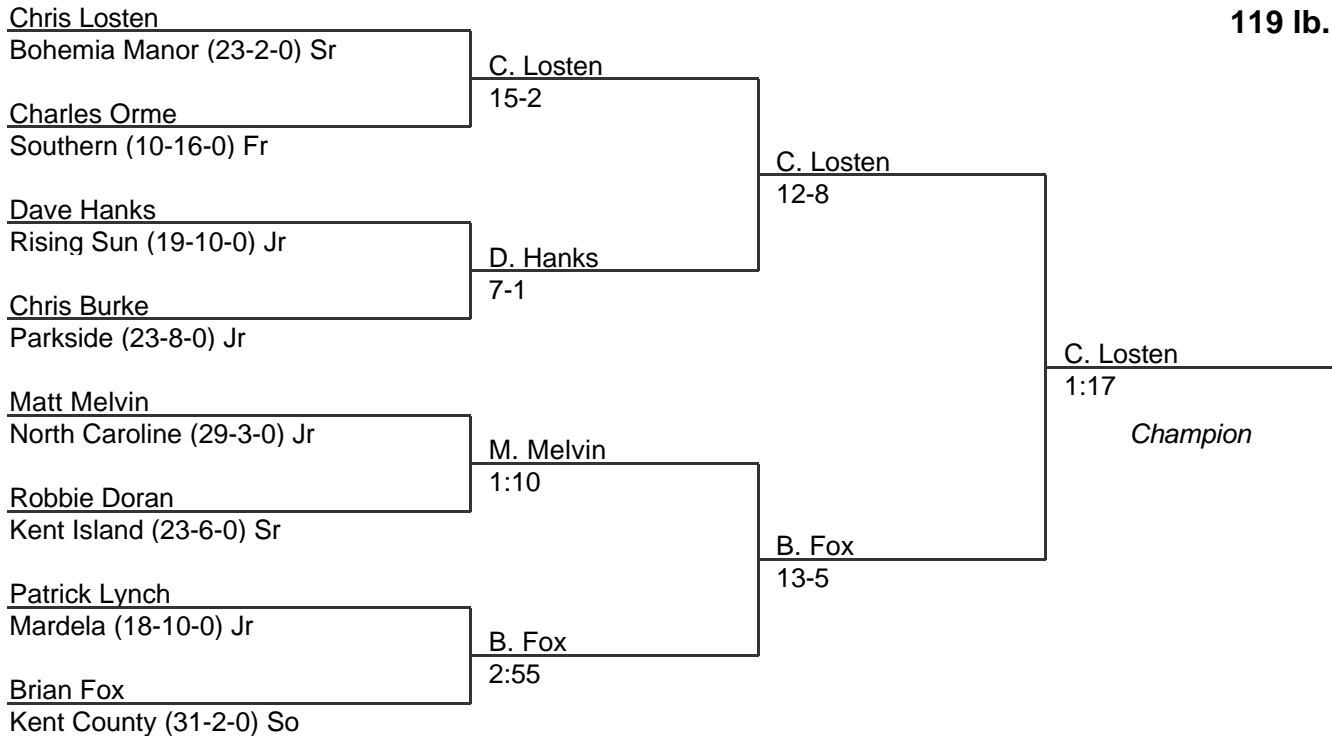

MPSSAA Regional Wrestling Tournament

2000 East Region 1A/2A

119 lb. class