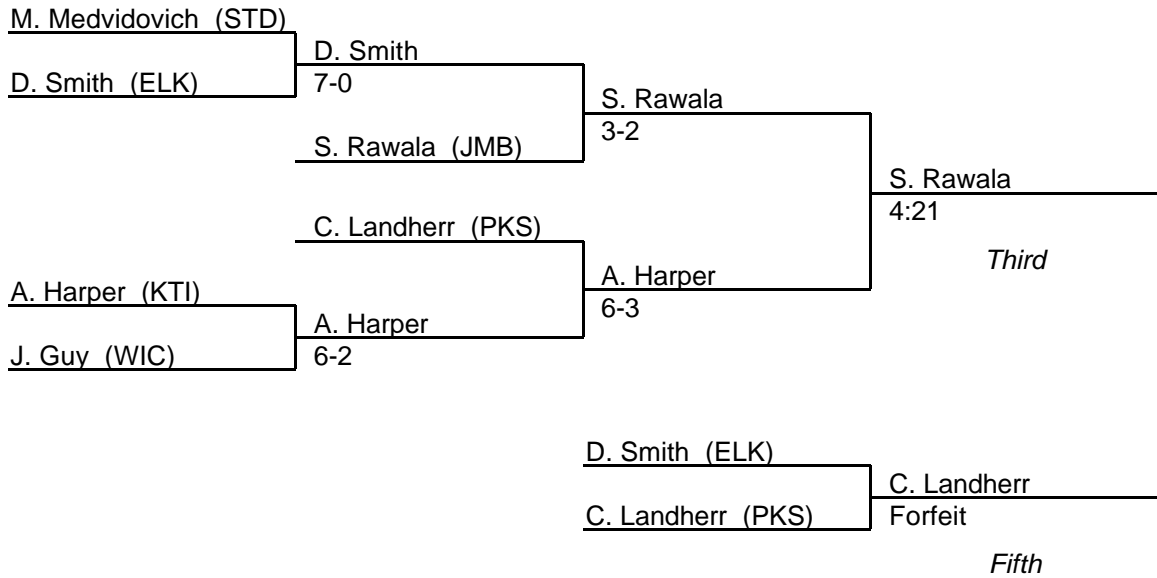

MPSSAA Regional Wrestling Tournament

2000 East Region 1A/2A

112 lb. class