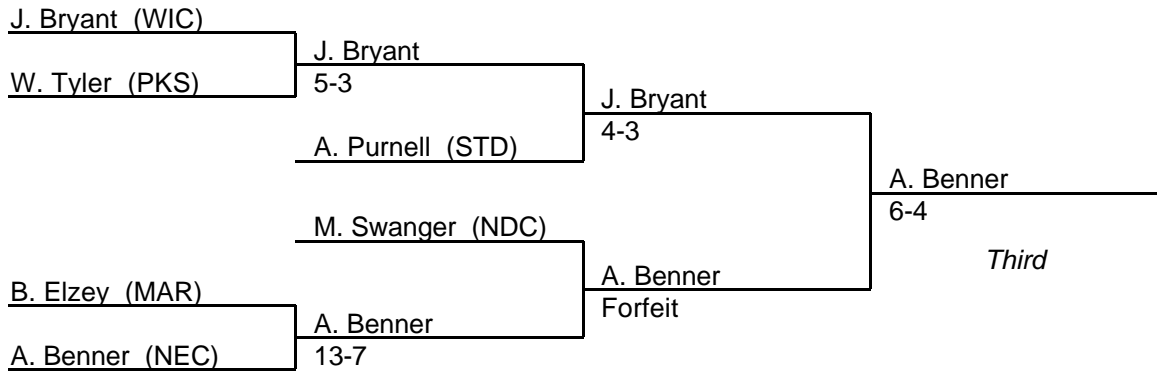

MPSSAA Regional Wrestling Tournament

2000 East Region 1A/2A

189 lb. class