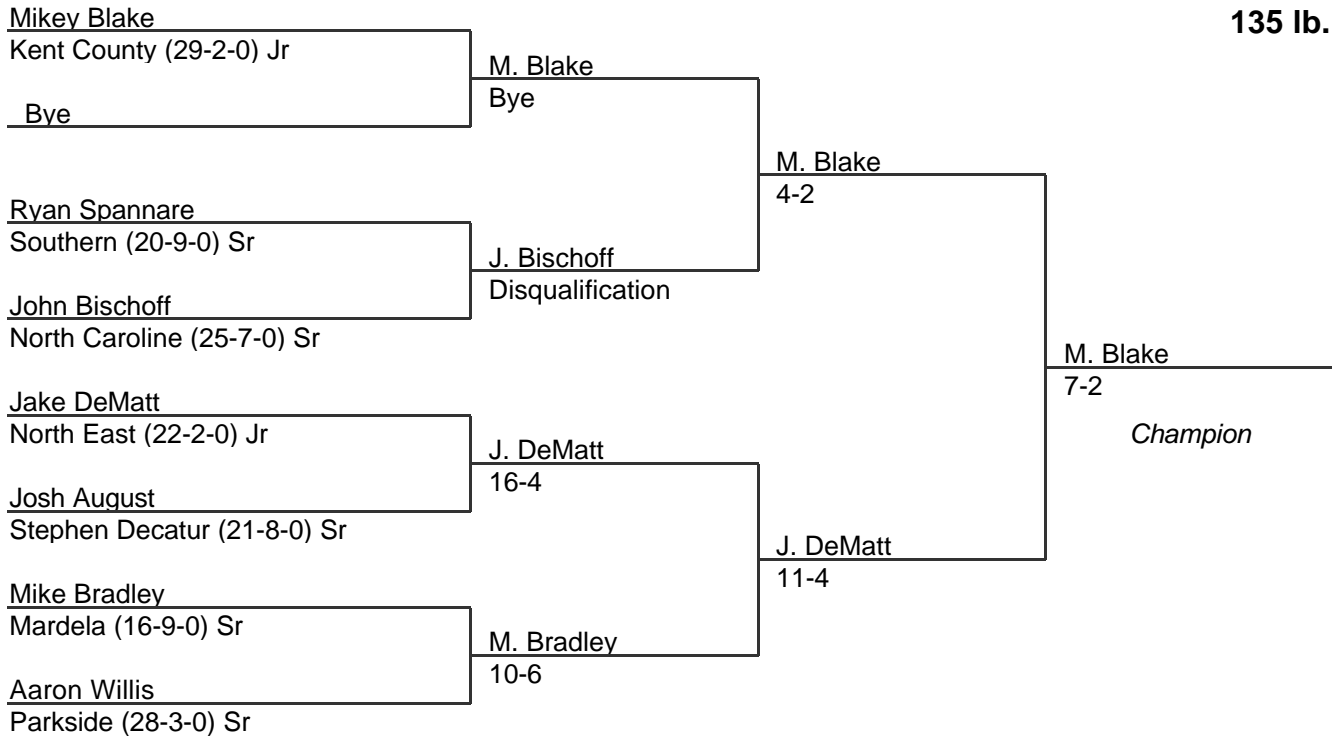

MPSSAA Regional Wrestling Tournament

2000 East Region 1A/2A

135 lb. class