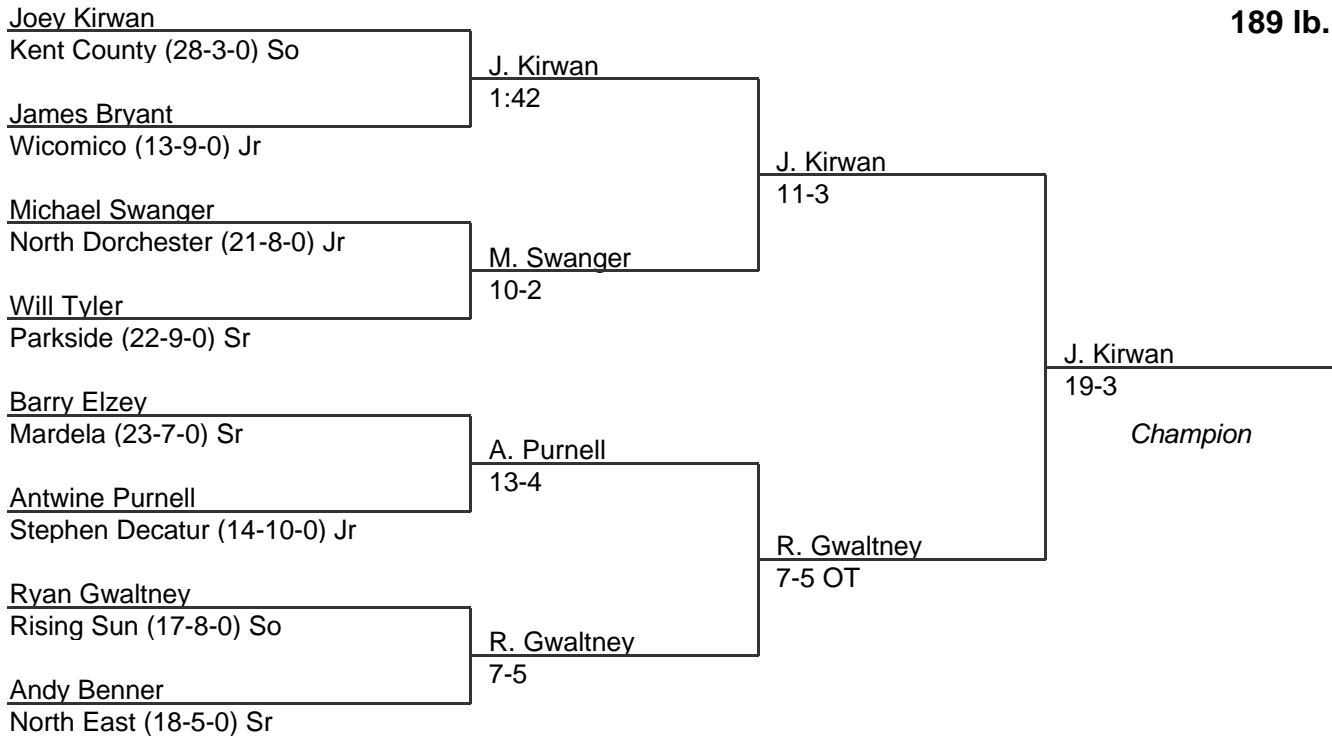

MPSSAA Regional Wrestling Tournament

2000 East Region 1A/2A

189 lb. class