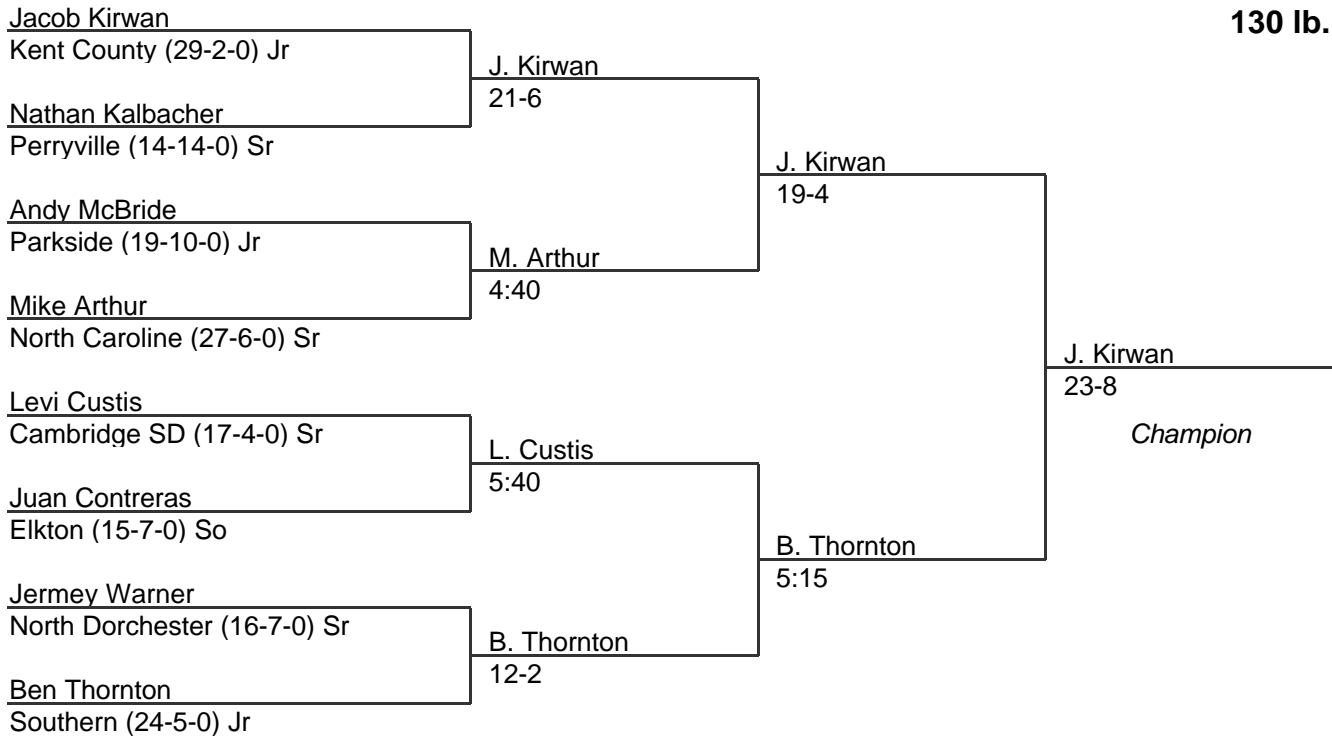

MPSSAA Regional Wrestling Tournament

2000 East Region 1A/2A

130 lb. class