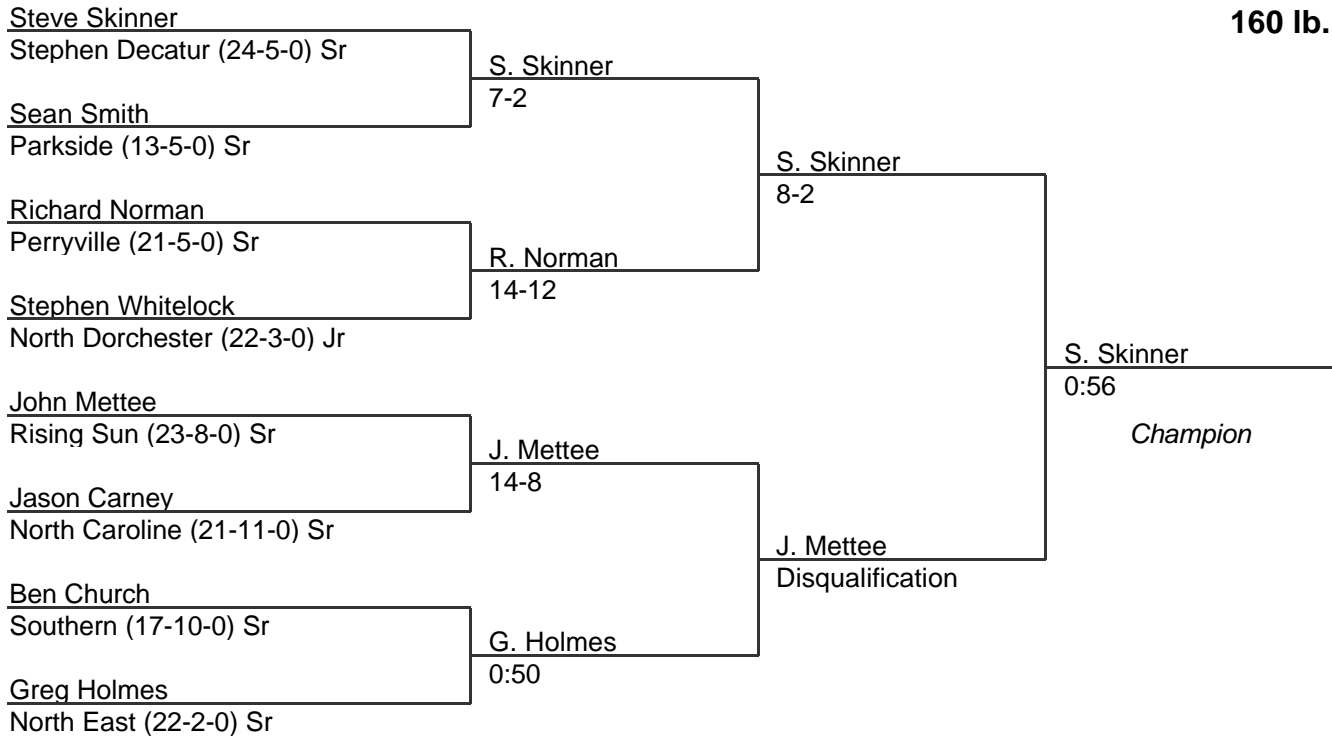

MPSSAA Regional Wrestling Tournament

2000 East Region 1A/2A

160 lb. class