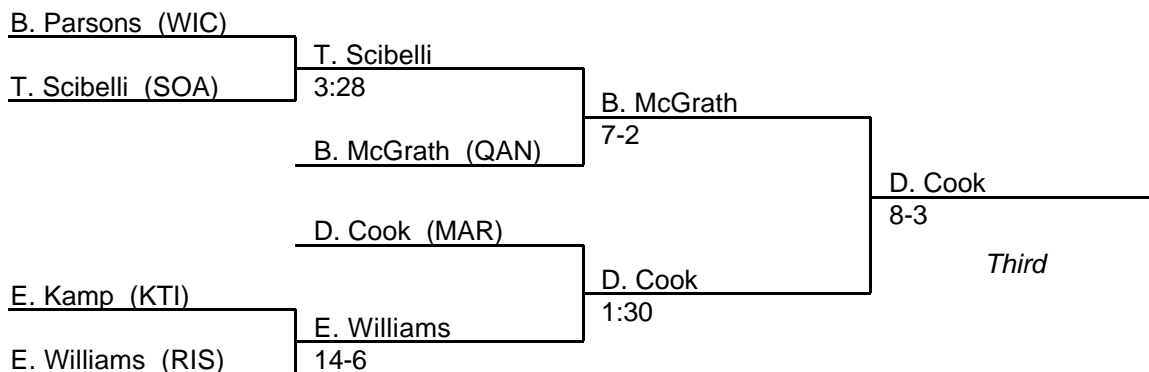

MPSSAA Regional Wrestling Tournament

2000 East Region 1A/2A

171 lb. class