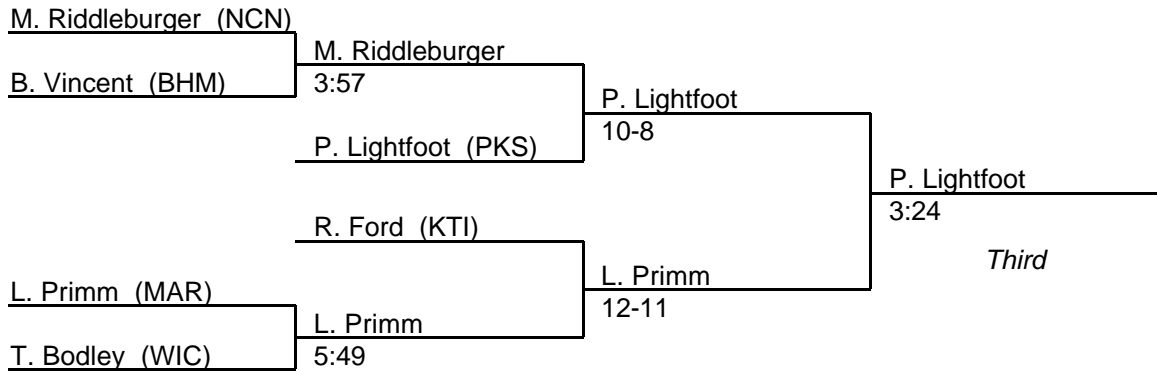

MPSSAA Regional Wrestling Tournament

2000 East Region 1A/2A

125 lb. class