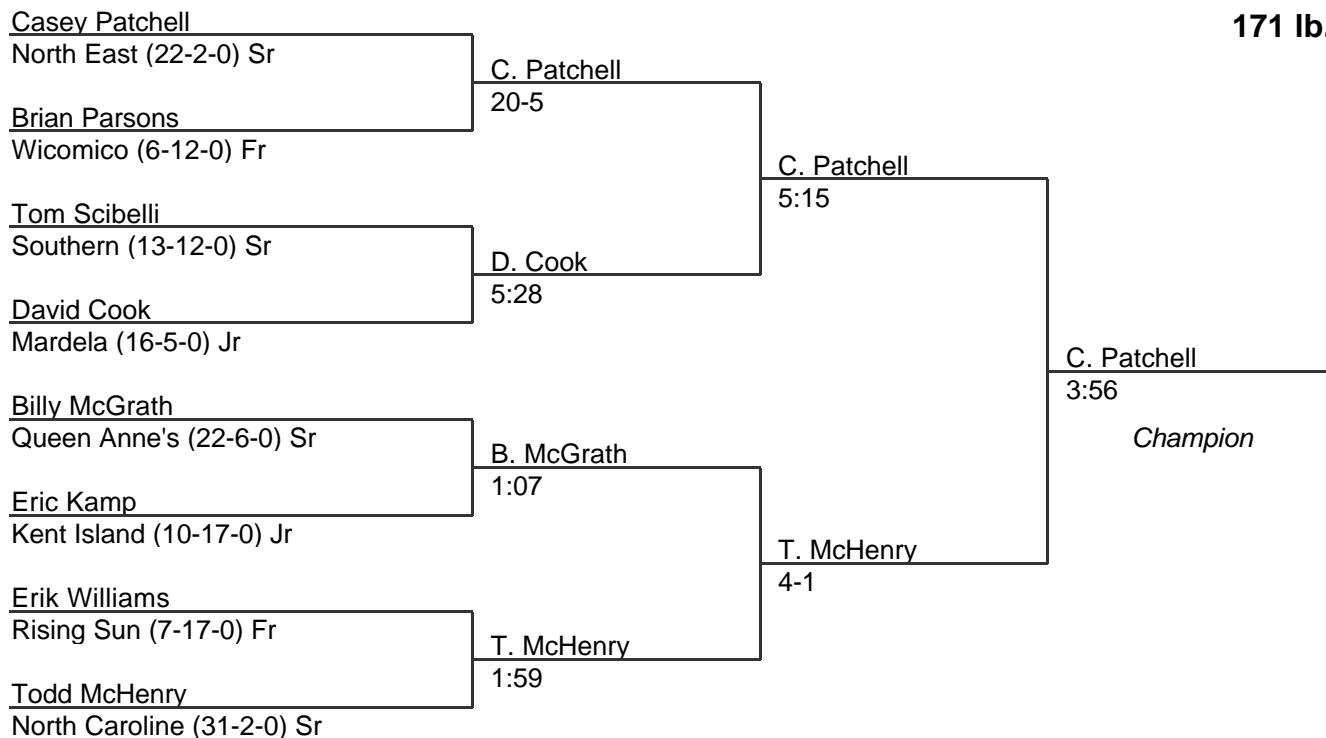

MPSSAA Regional Wrestling Tournament

2000 East Region 1A/2A

171 lb. class