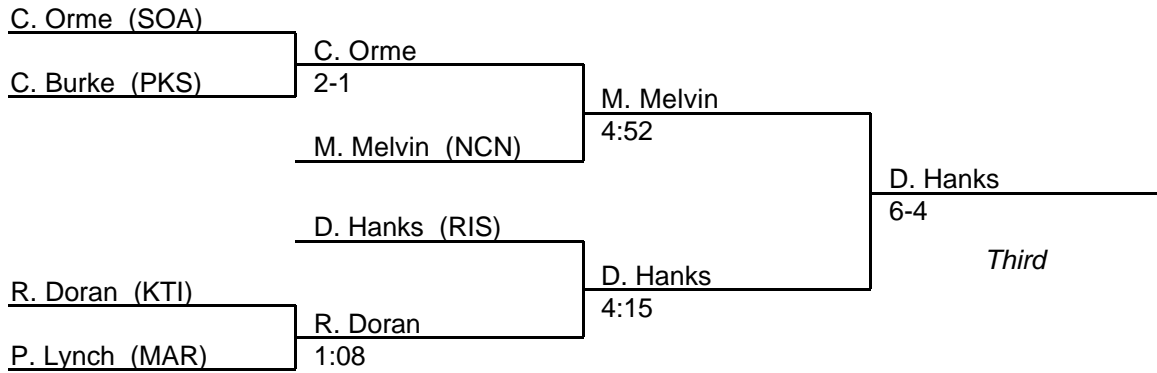

MPSSAA Regional Wrestling Tournament

2000 East Region 1A/2A

119 lb. class