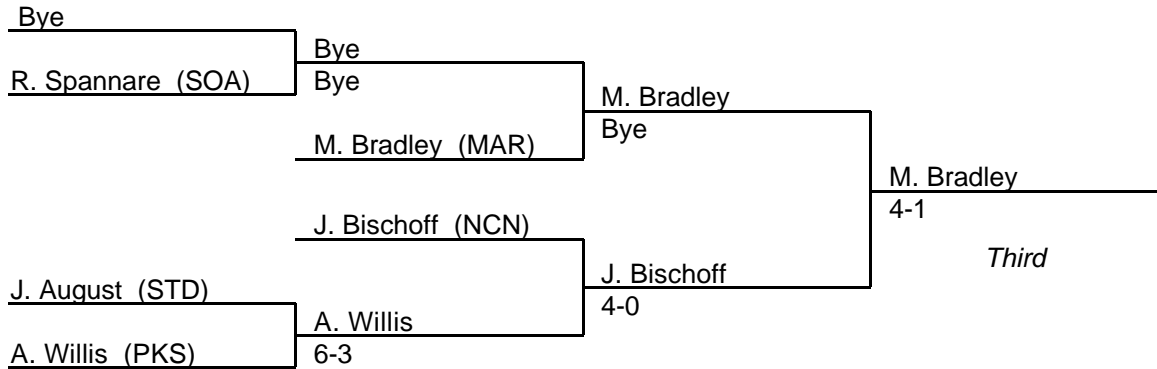

# MPSSAA Regional Wrestling Tournament

2000 East Region 1A/2A

**130 lb. class**

# MPSSAA Regional Wrestling Tournament

2000 East Region 1A/2A

135 lb. class